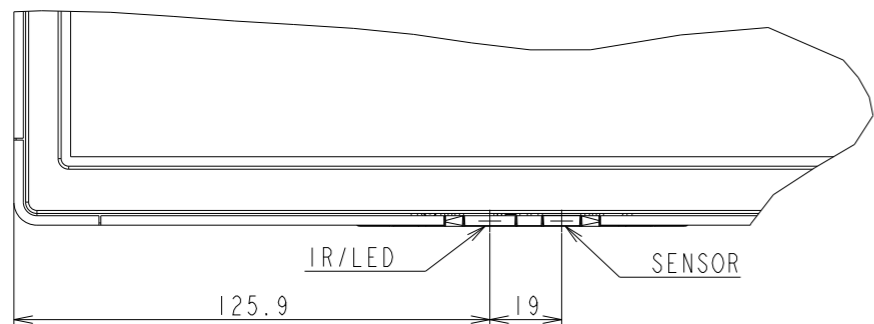

# P555/MA551 WITH ST-401/ST-43M(Low) OUTLINE

SECTION A-A  
SCALE 1/1

SECTION B-B  
SCALE 1/1

DETAIL D  
SCALE 1/2

DETAIL C  
SCALE 1/2

LOGO ORNAMENT

UNIT	mm
MODEL	P555/MA551 with ST-401/ST-43M Low
SCALE	1/10
Sharp NEC Display Solutions 2020/12/25	