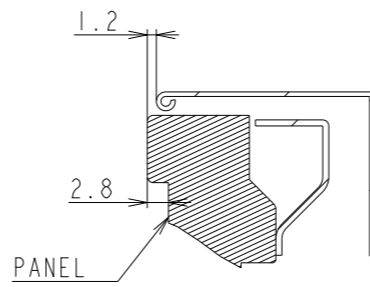

# P555/MA551 WITH ST-401/ST-43M(Low) OUTLINE

SECTION A-A  
SCALE 1/1

SECTION B-B  
SCALE 1/1

DETAIL D  
SCALE 1/2

DETAIL C  
SCALE 1/2

LOGO ORNAMENT

UNIT	mm
MODEL	P555/MA551 with ST-401/ST-43M Low
SCALE	1/10
Sharp NEC Display Solutions 2020/12/25	