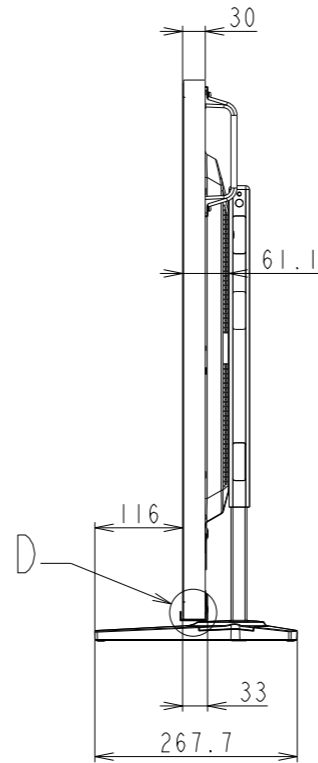

# P555/MA551 WITH ST-401/ST-43M(Low) OUTLINE

SECTION A-A  
SCALE 1/1

SECTION B-B  
SCALE 1/1

DETAIL D  
SCALE 1/2

DETAIL C  
SCALE 1/2

LOGO ORNAMENT

UNIT	mm
MODEL	P555/MA551 with ST-401/ST-43M Low
SCALE	1/10
Sharp NEC Display Solutions 2020/12/25	