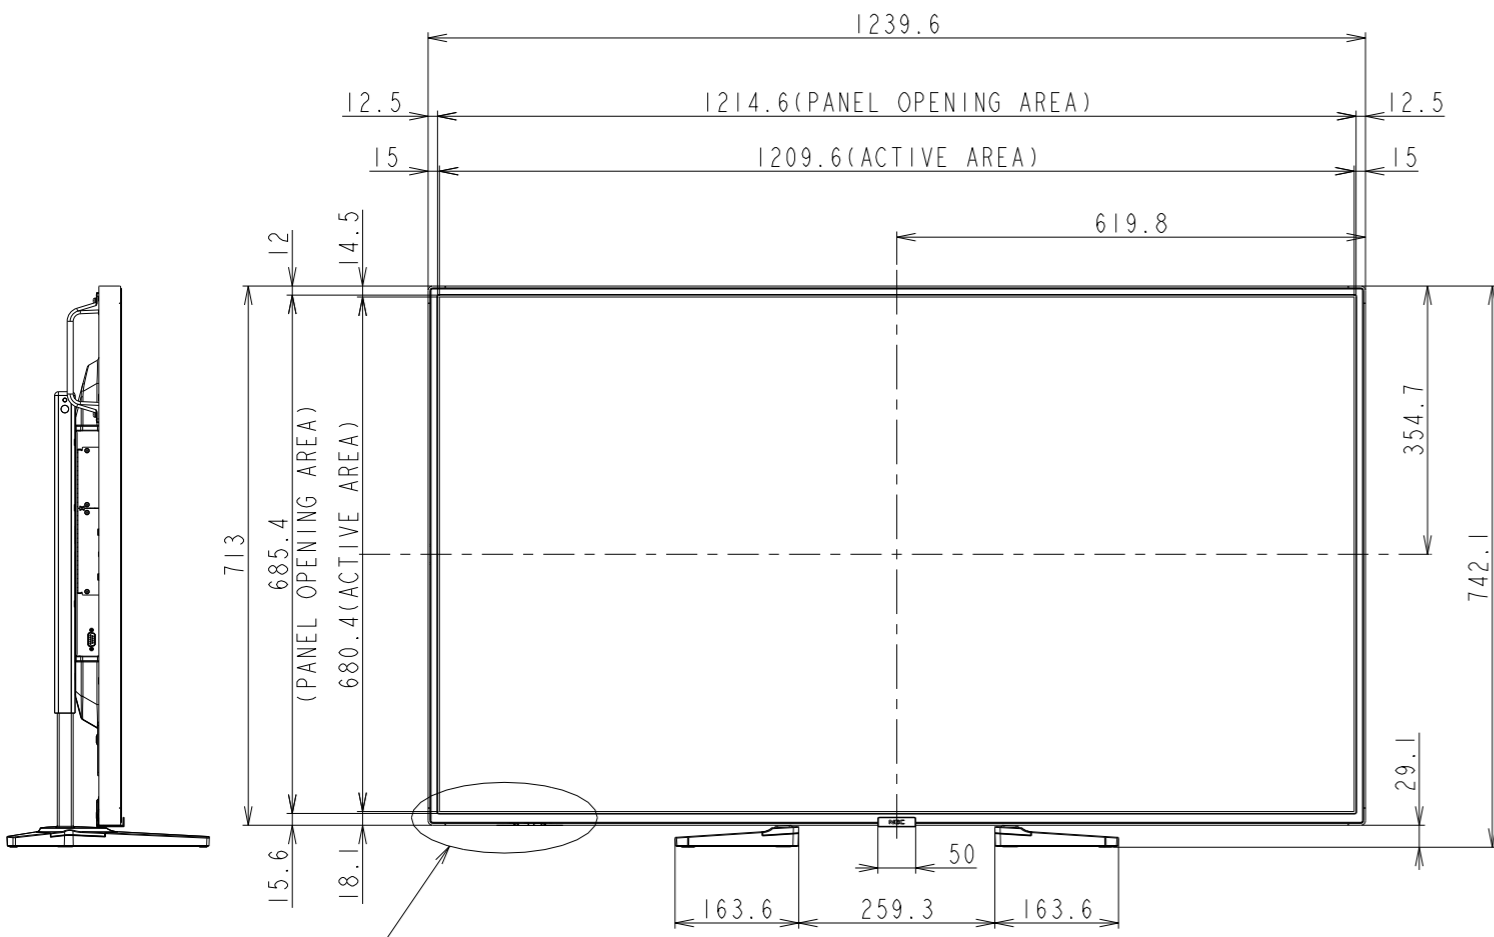

# P555/MA551 WITH ST-401/ST-43M(Low) OUTLINE

SECTION A-A  
SCALE 1/1

SECTION B-B  
SCALE 1/1

DETAIL D  
SCALE 1/2

DETAIL C  
SCALE 1/2

LOGO ORNAMENT

UNIT	mm
MODEL	P555/MA551 with ST-401/ST-43M Low
SCALE	1/10
Sharp NEC Display Solutions 2020/12/25	