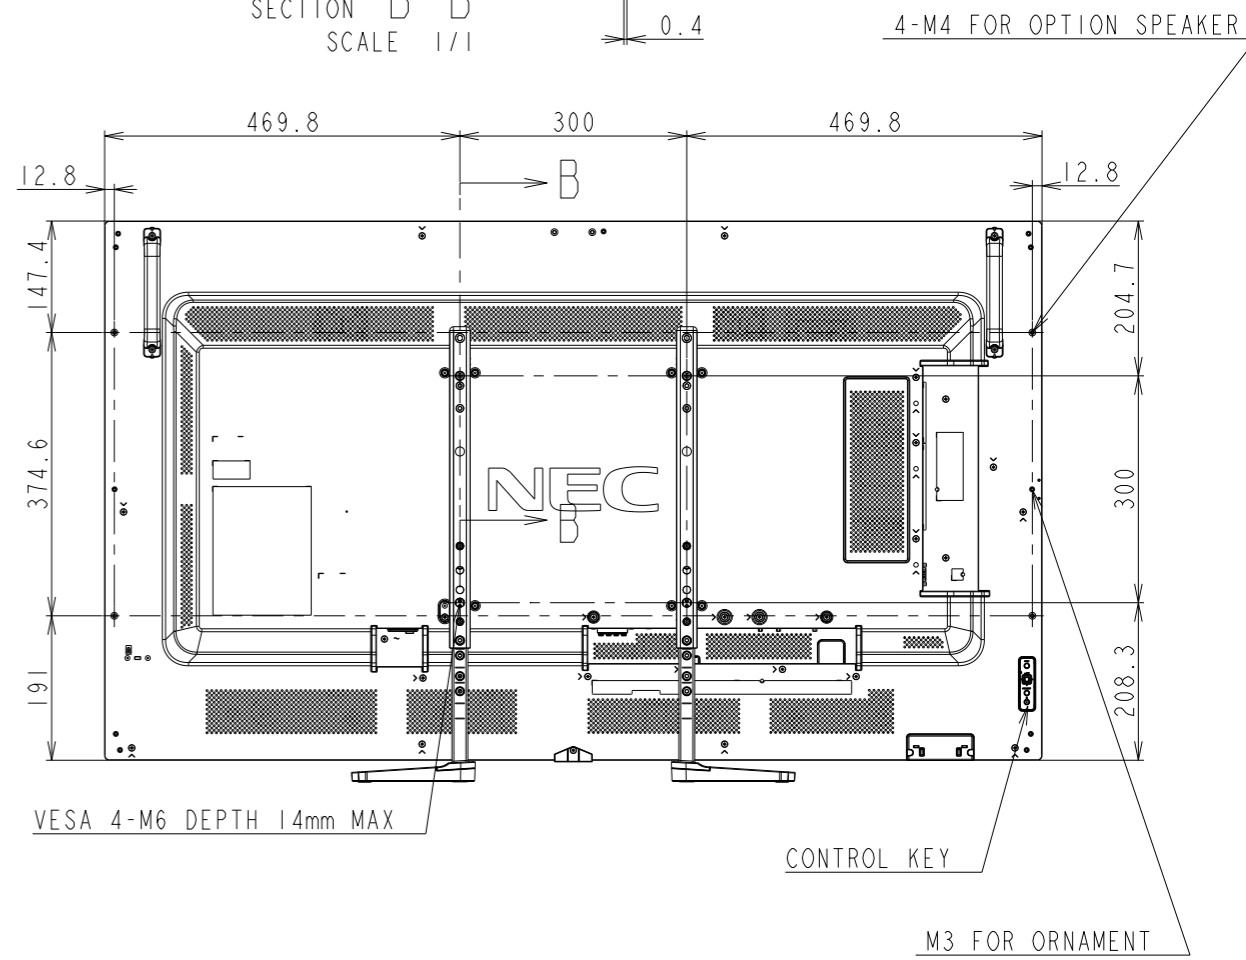

# P555/MA551 WITH ST-401/ST-43M(Low) OUTLINE

SECTION A-A  
SCALE 1/1

SECTION B-B  
SCALE 1/1

DETAIL D  
SCALE 1/2

DETAIL C  
SCALE 1/2

LOGO ORNAMENT

UNIT	mm
MODEL	P555/MA551 with ST-401/ST-43M Low
SCALE	1/10
Sharp NEC Display Solutions 2020/12/25	