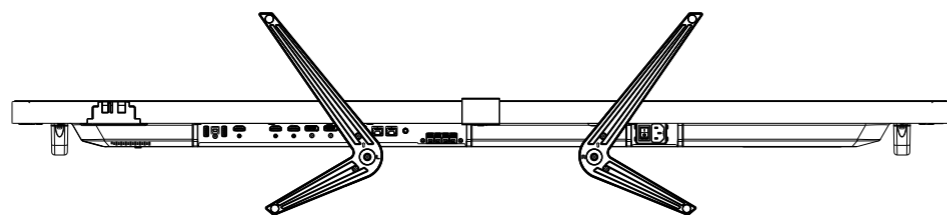

# P555/MA551 WITH ST-401/ST-43M(Low) OUTLINE

SECTION A-A  
SCALE 1/1

SECTION B-B  
SCALE 1/1

DETAIL D  
SCALE 1/2

DETAIL C  
SCALE 1/2

LOGO ORNAMENT

UNIT	mm
MODEL	P555/MA551 with ST-401/ST-43M Low
SCALE	1/10
Sharp NEC Display Solutions 2020/12/25	