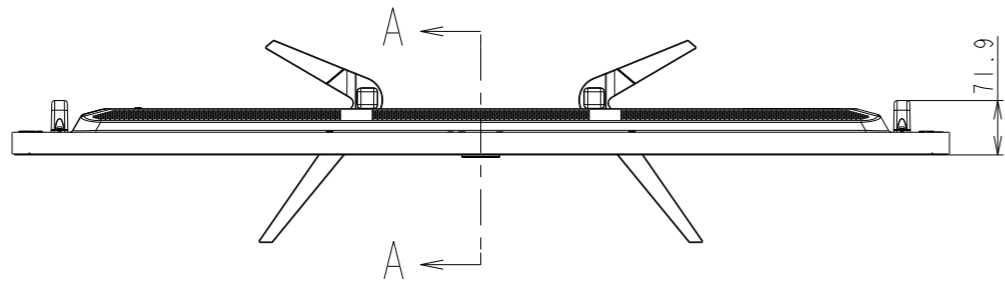

# P555/MA551 WITH ST-401/ST-43M(Low) OUTLINE

SECTION A-A  
SCALE 1/1

SECTION B-B  
SCALE 1/1

DETAIL D  
SCALE 1/2

DETAIL C  
SCALE 1/2

LOGO ORNAMENT

UNIT	mm
MODEL	P555/MA551 with ST-401/ST-43M Low
SCALE	1/10
Sharp NEC Display Solutions 2020/12/25	