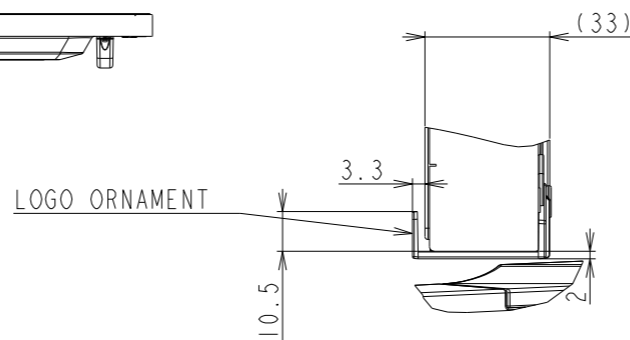

# P555/MA551 WITH ST-401/ST-43M(Low) OUTLINE

SECTION A-A  
SCALE 1/1

SECTION B-B  
SCALE 1/1

DETAIL D  
SCALE 1/2

DETAIL C  
SCALE 1/2

LOGO ORNAMENT

UNIT	mm
MODEL	P555/MA551 with ST-401/ST-43M Low
SCALE	1/10
Sharp NEC Display Solutions 2020/12/25	