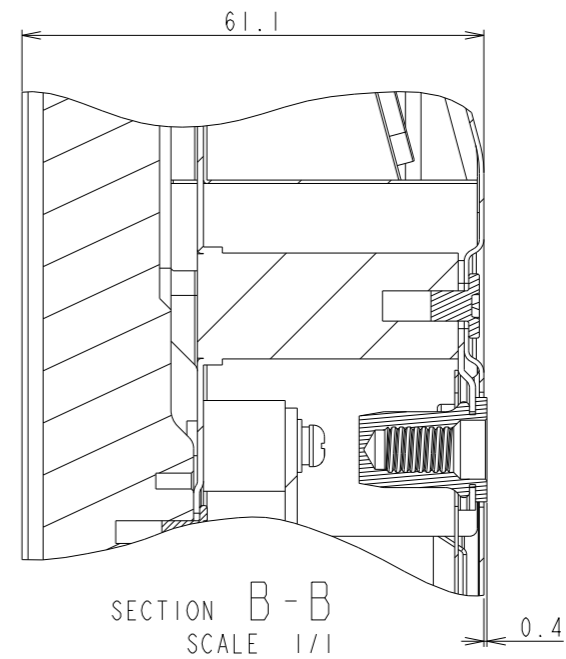

# P555/MA551 WITH ST-401/ST-43M(Low) OUTLINE

SECTION A-A  
SCALE 1/1

SECTION B-B  
SCALE 1/1

DETAIL D  
SCALE 1/2

DETAIL C  
SCALE 1/2

LOGO ORNAMENT

UNIT	mm
MODEL	P555/MA551 with ST-401/ST-43M Low
SCALE	1/10
Sharp NEC Display Solutions 2020/12/25	