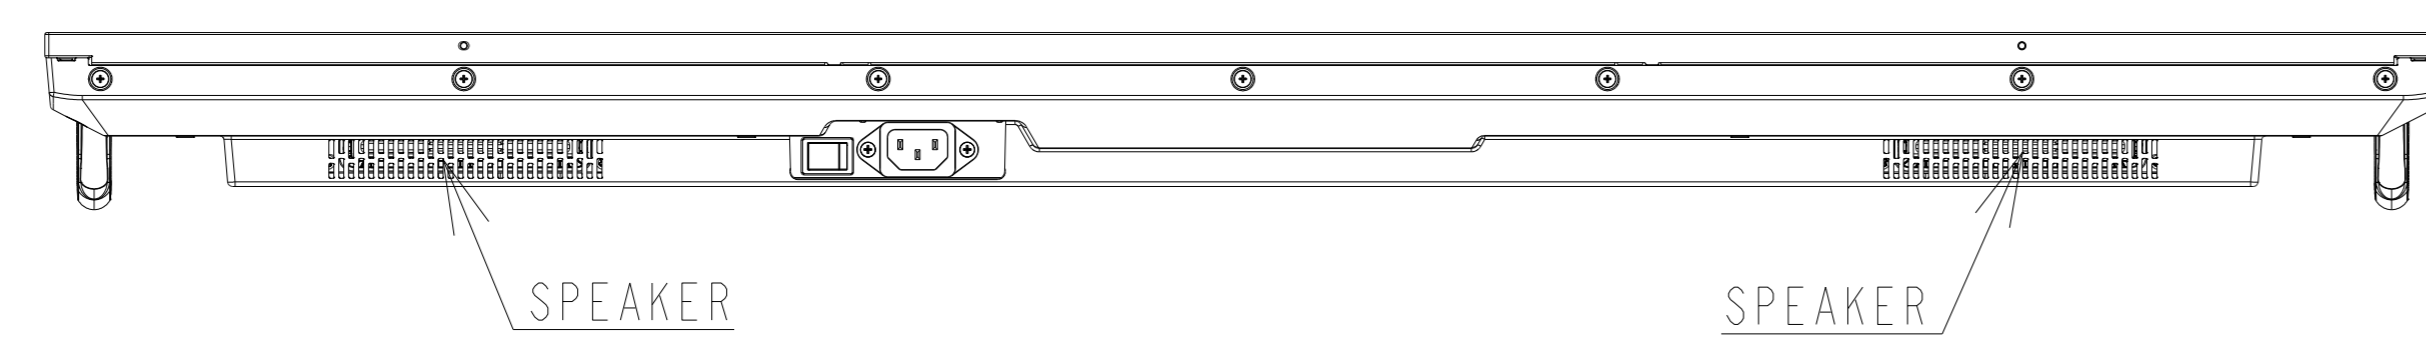

PN-ME432 OUTLINE

UNIT	mm
MODEL	PN-ME432
Sharp NEC Display Solutions, Ltd	
2023/09/15	