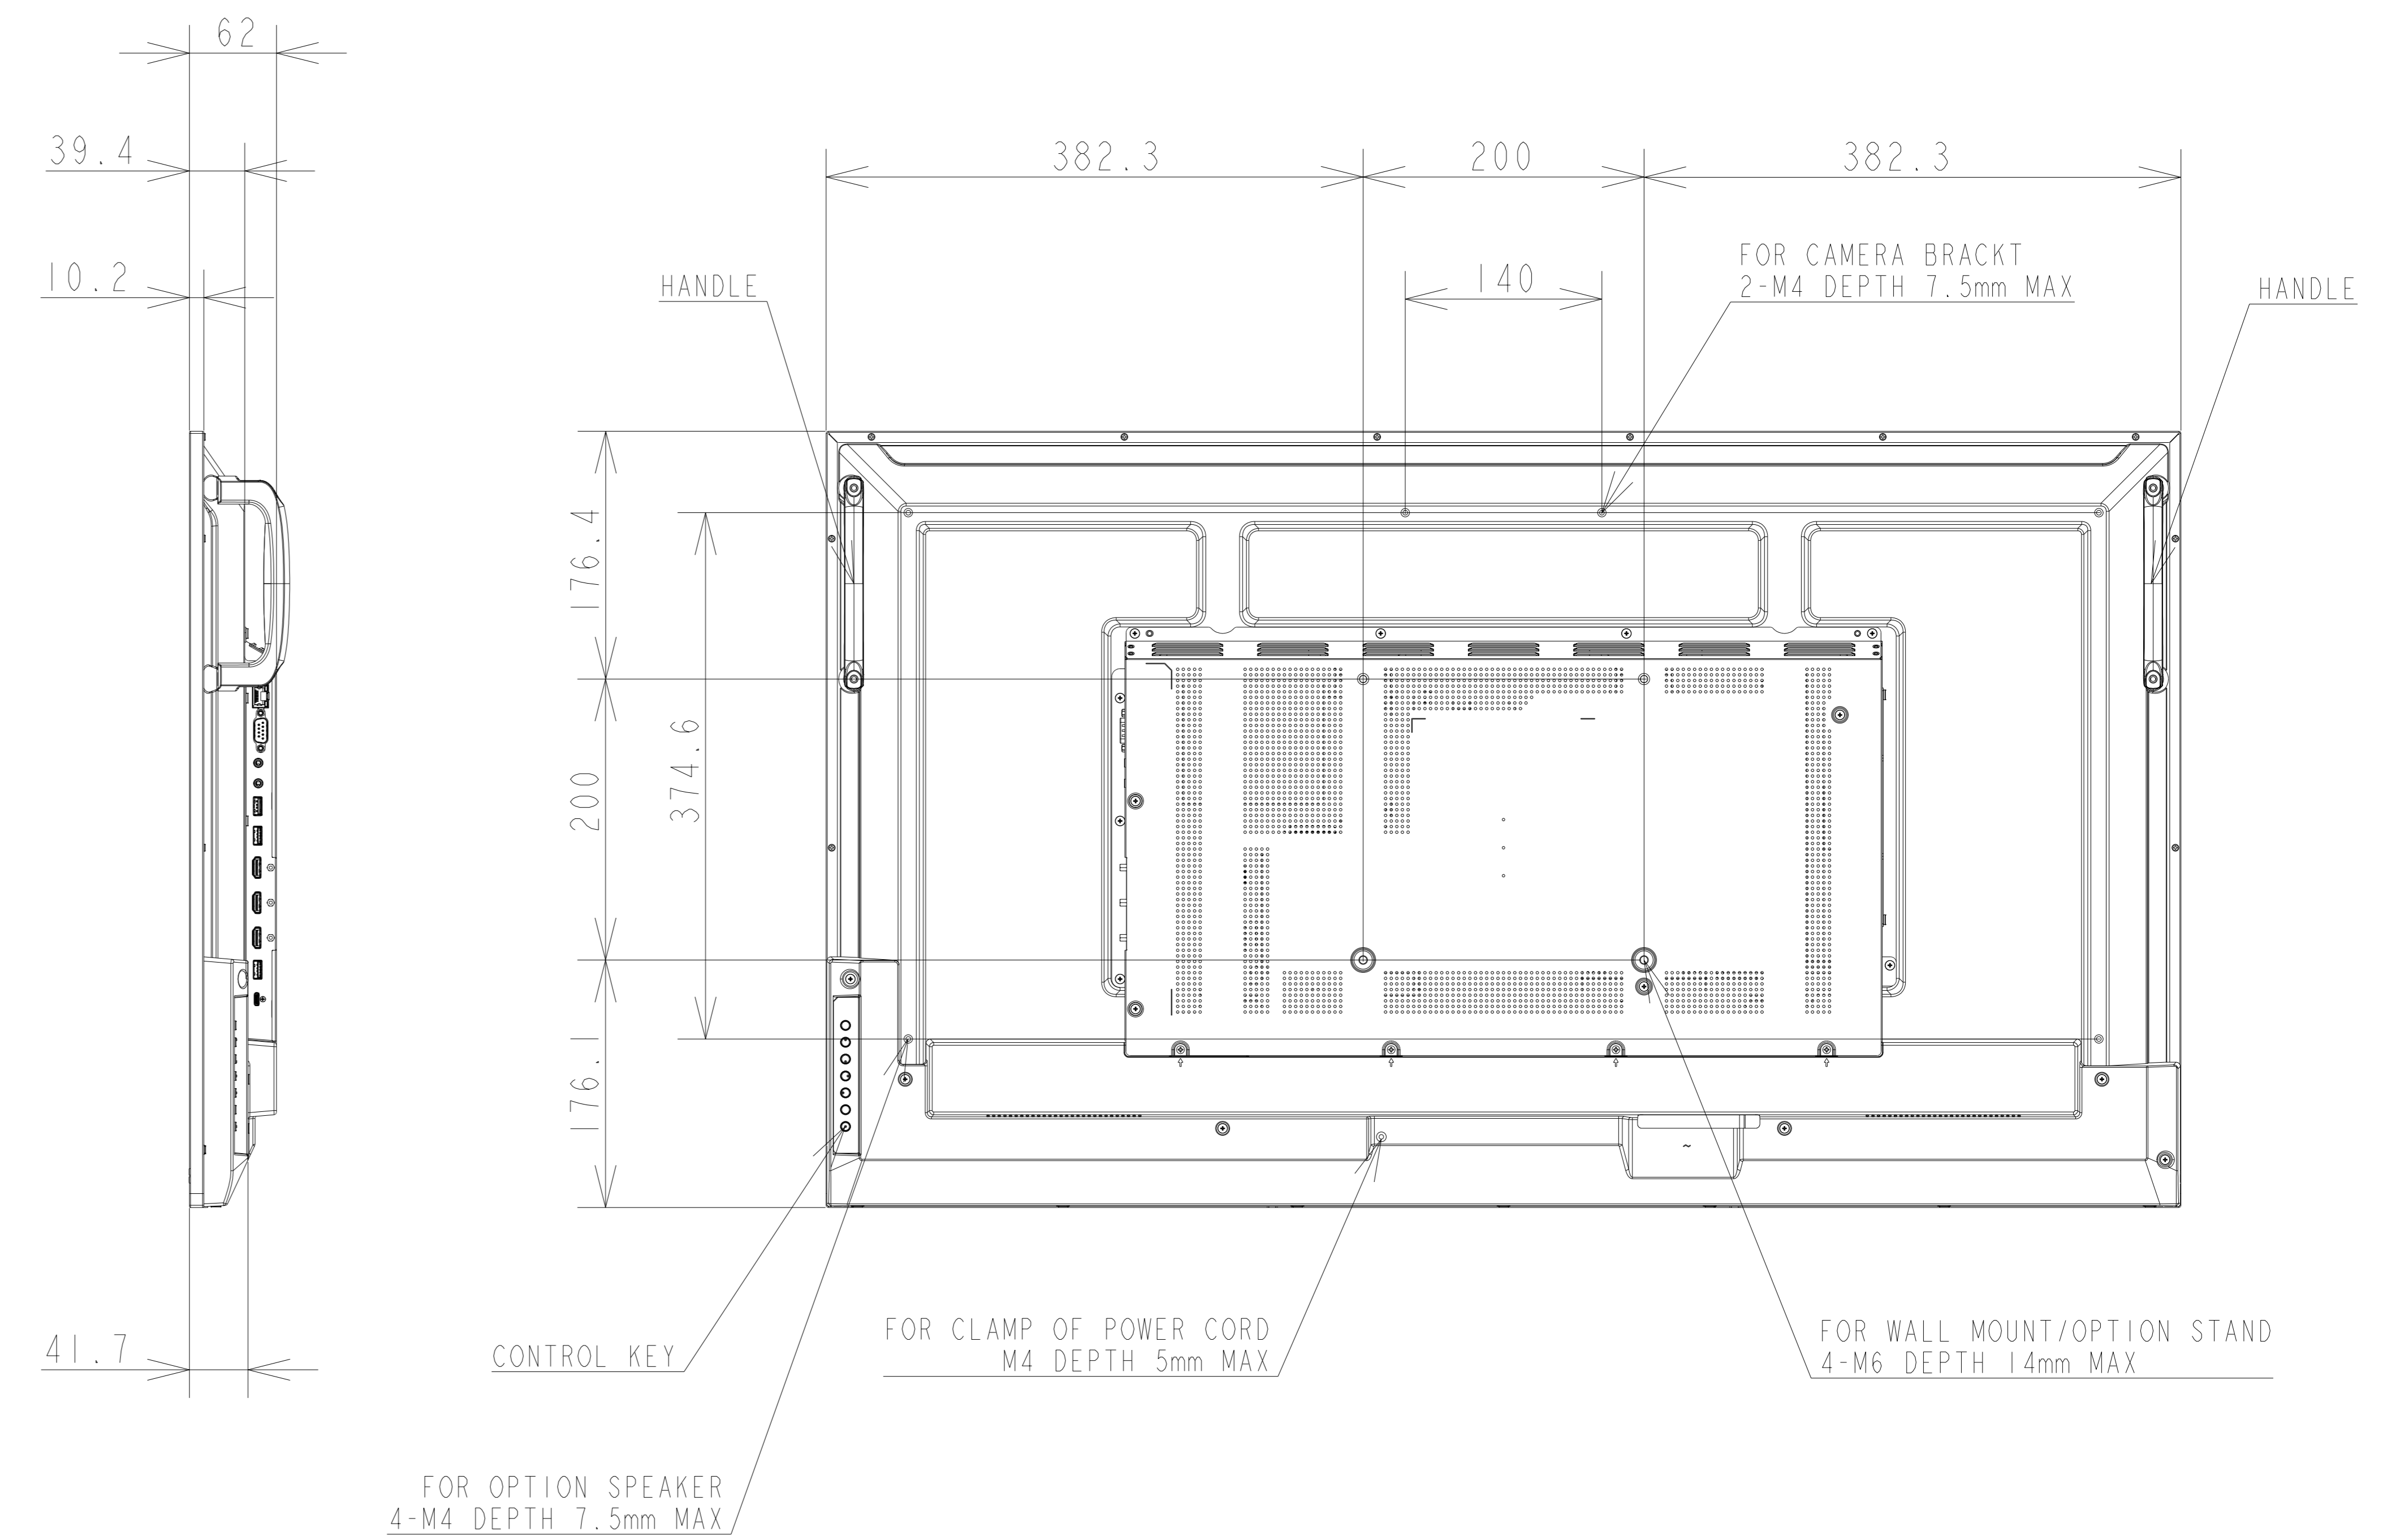

PN-ME432 OUTLINE

UNIT	mm
MODEL	PN-ME432
Sharp NEC Display Solutions, Ltd	
2023/09/15	