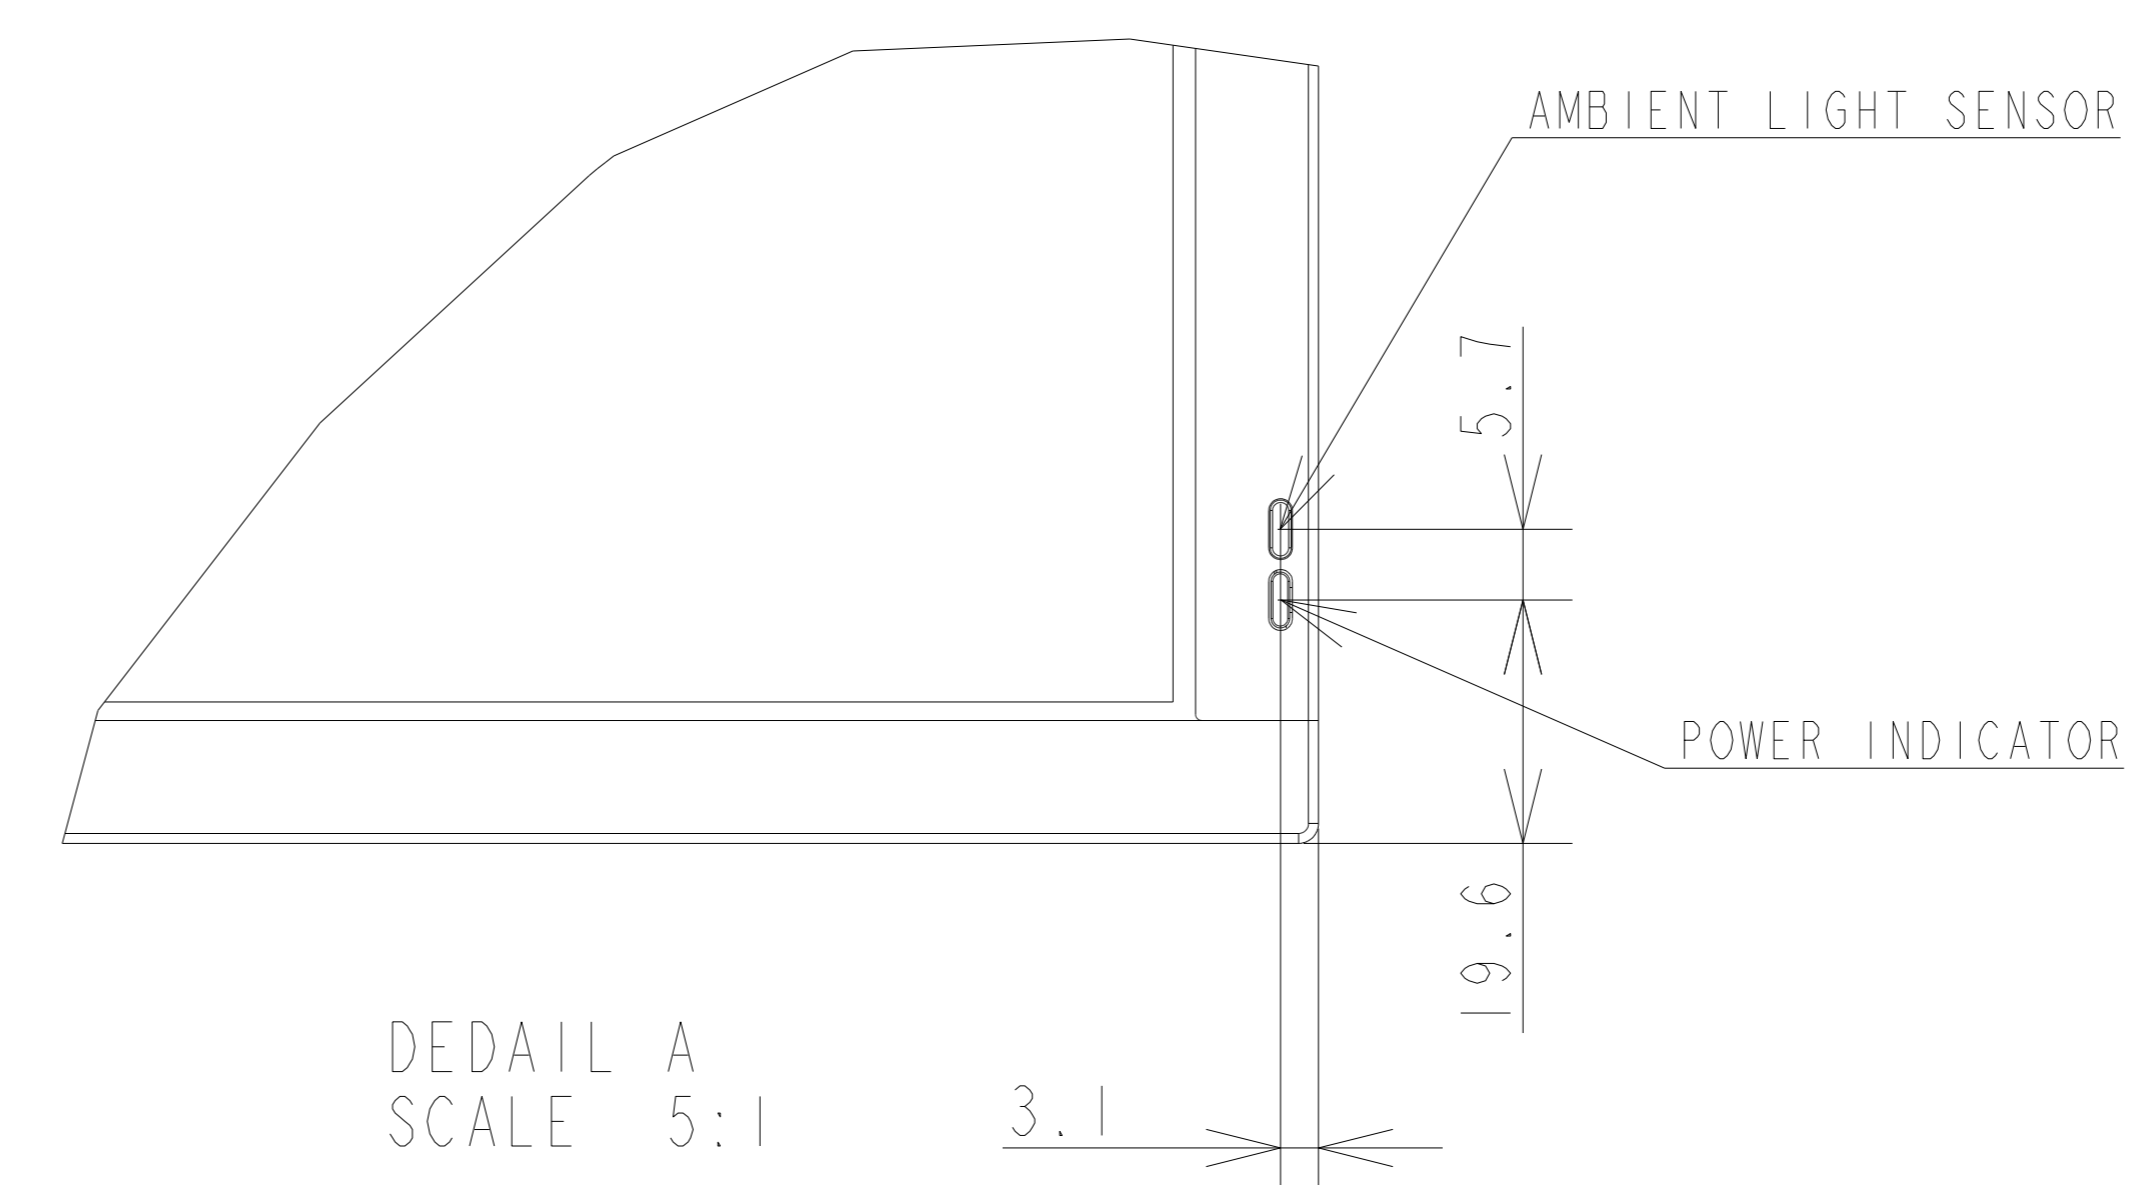

PN-ME432 OUTLINE

UNIT	mm
MODEL	PN-ME432
Sharp NEC Display Solutions, Ltd	
2023/09/15	