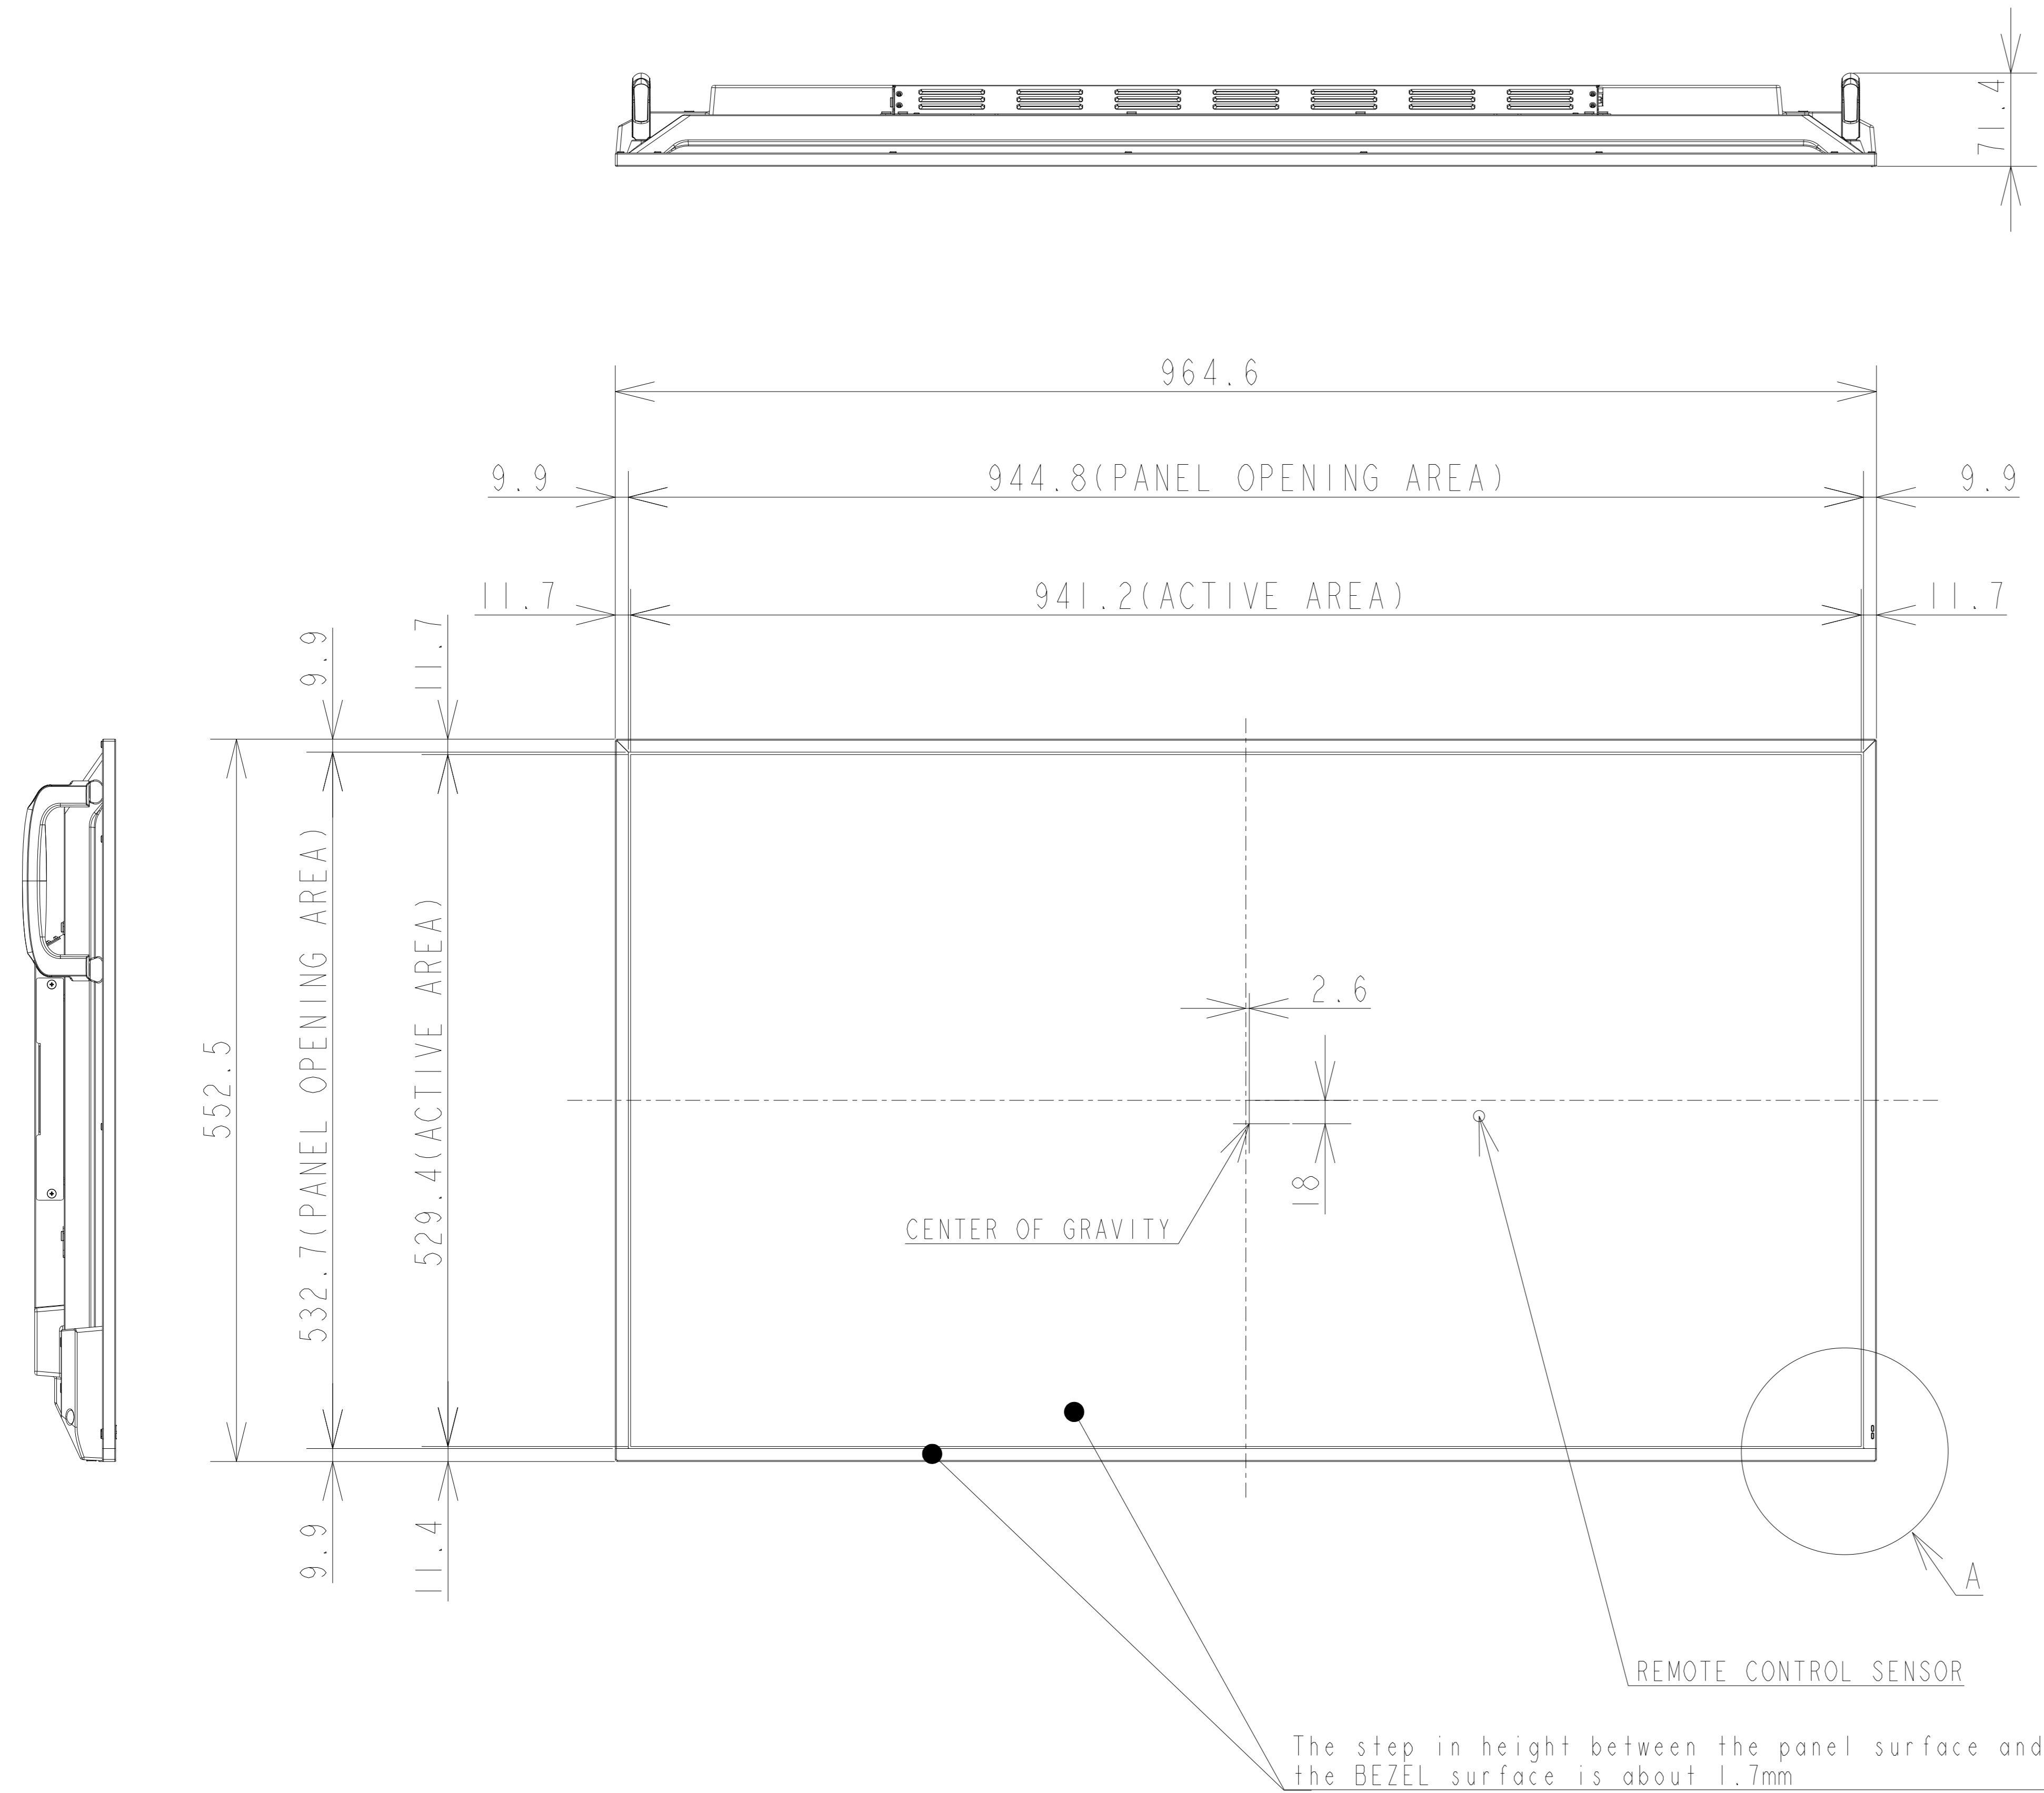

PN-ME432 OUTLINE

UNIT	mm
MODEL	PN-ME432
Sharp NEC Display Solutions, Ltd	
2023/09/15	