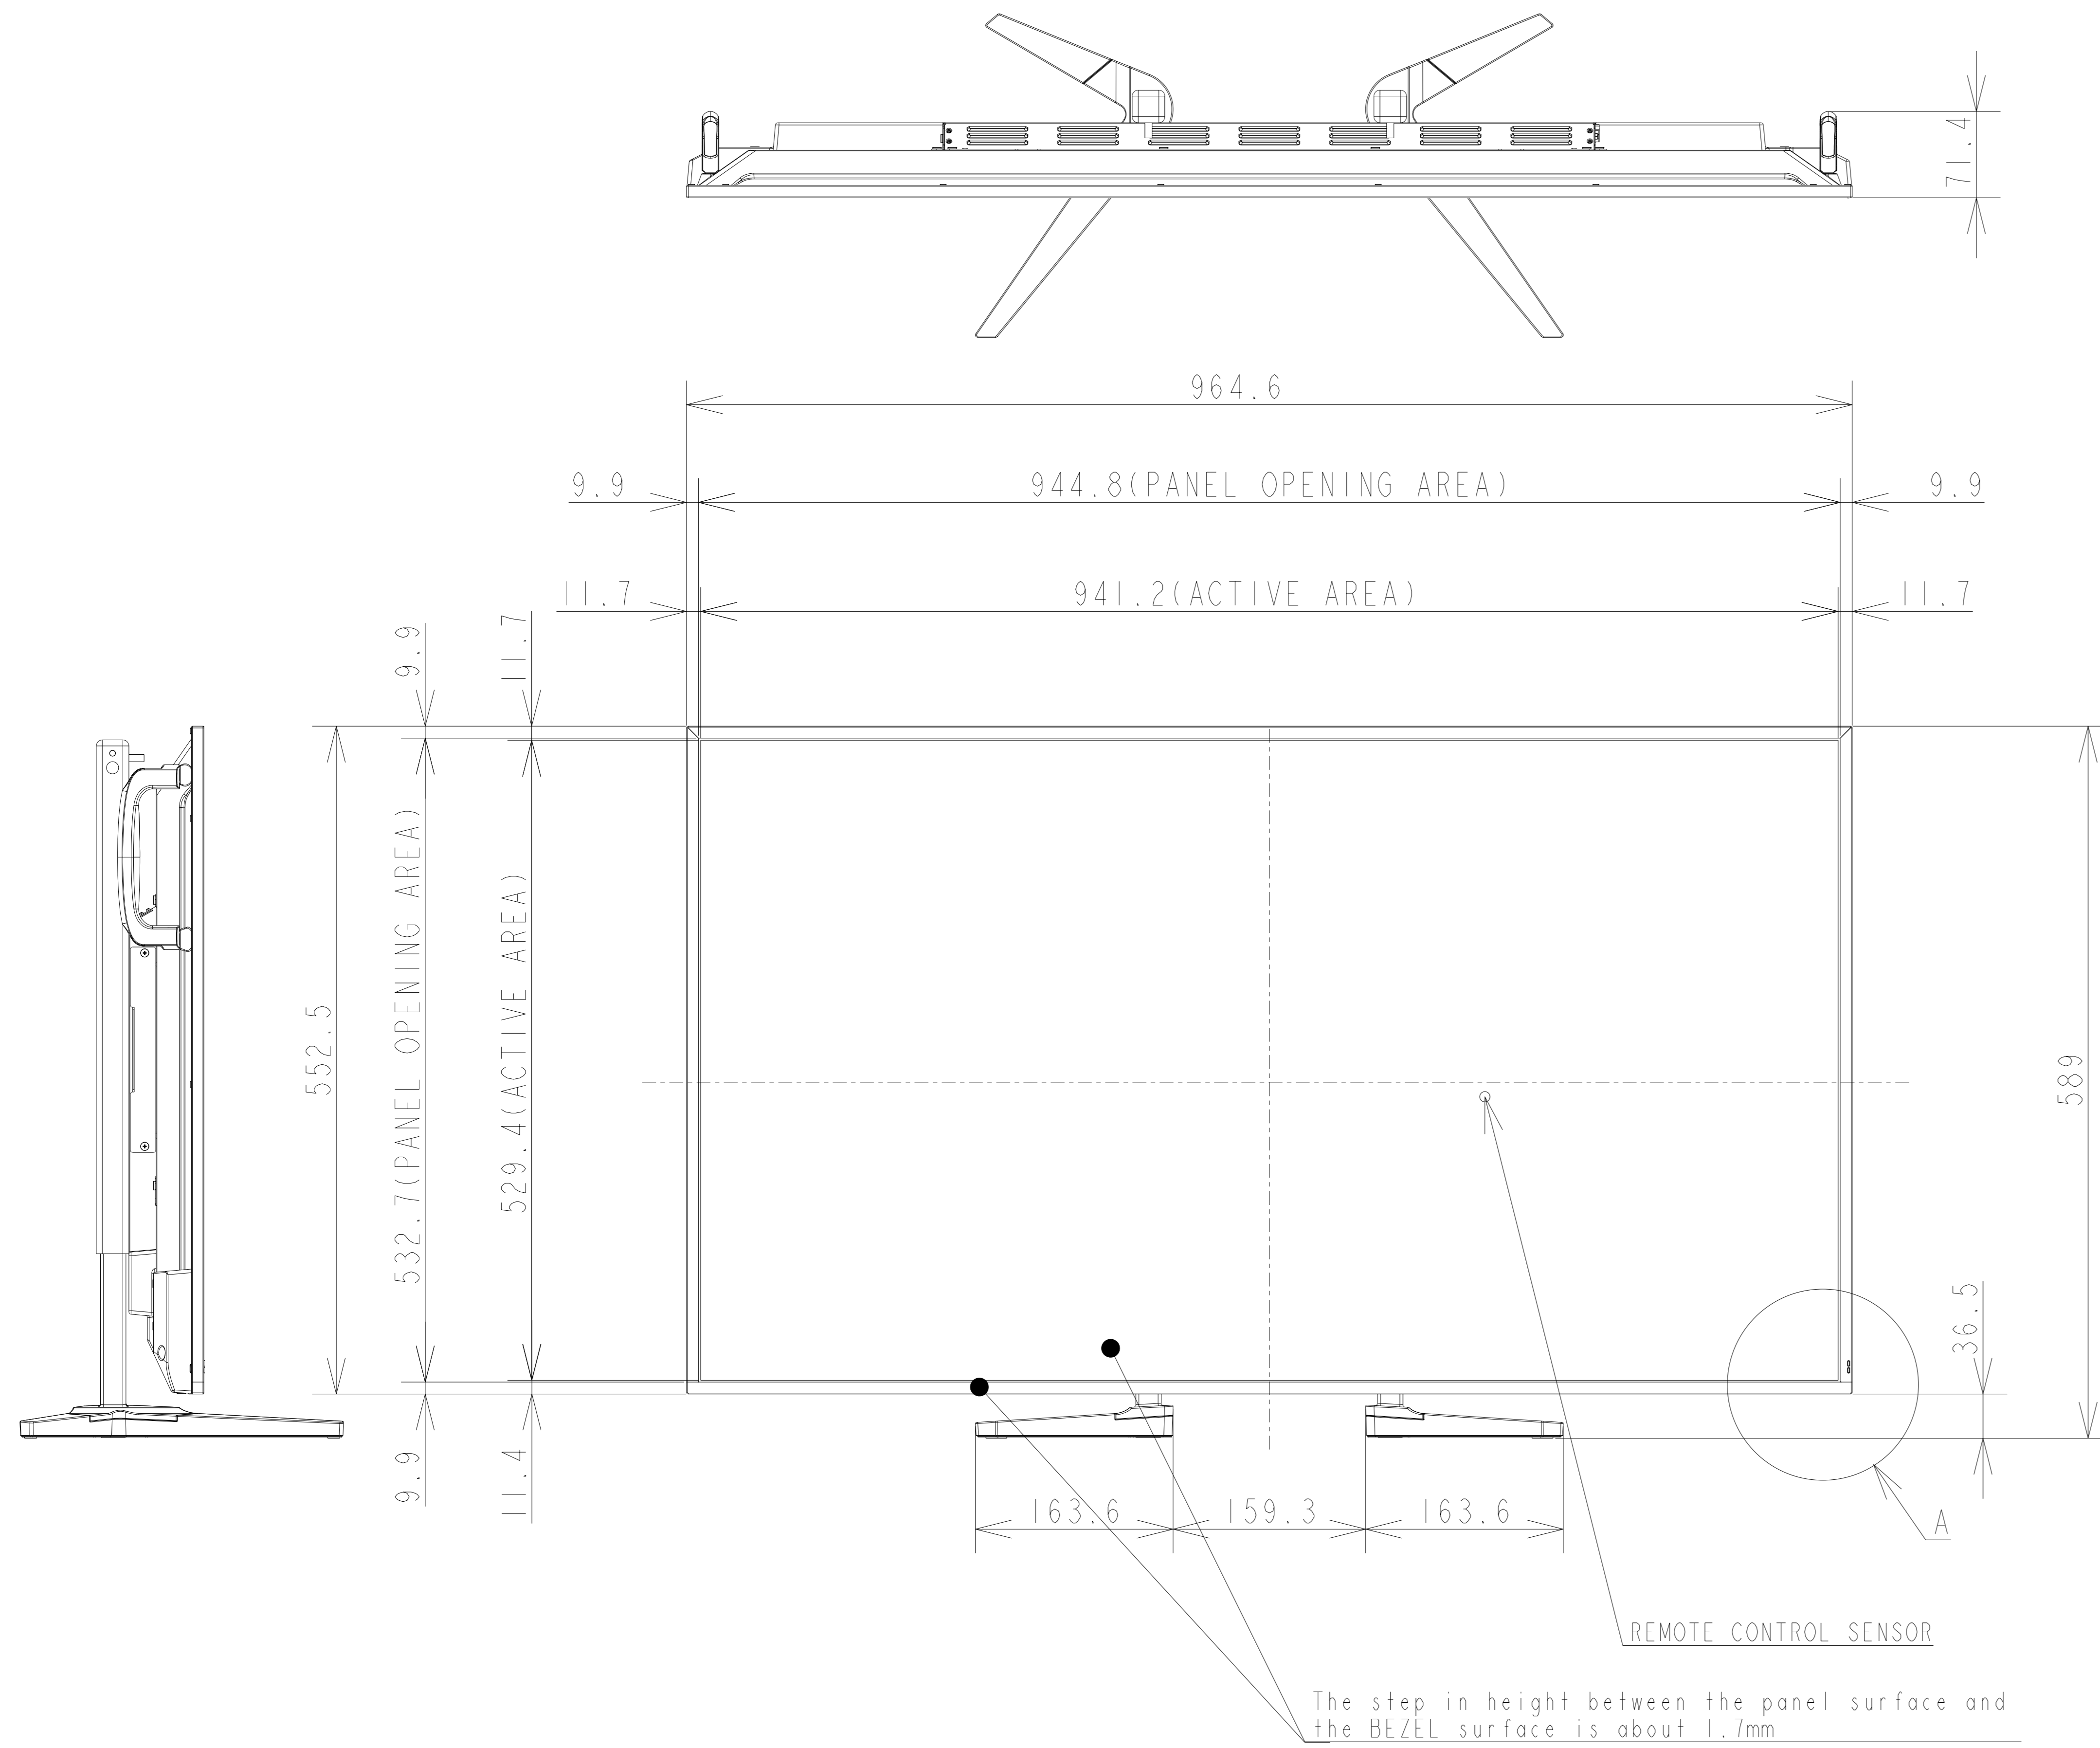

PN-ME432 WITH ST-43M OUTLINE

UNIT	mm
MODEL	PN-ME432 with ST-43M
Sharp NEC Display Solutions, Ltd	
2023/10/05	