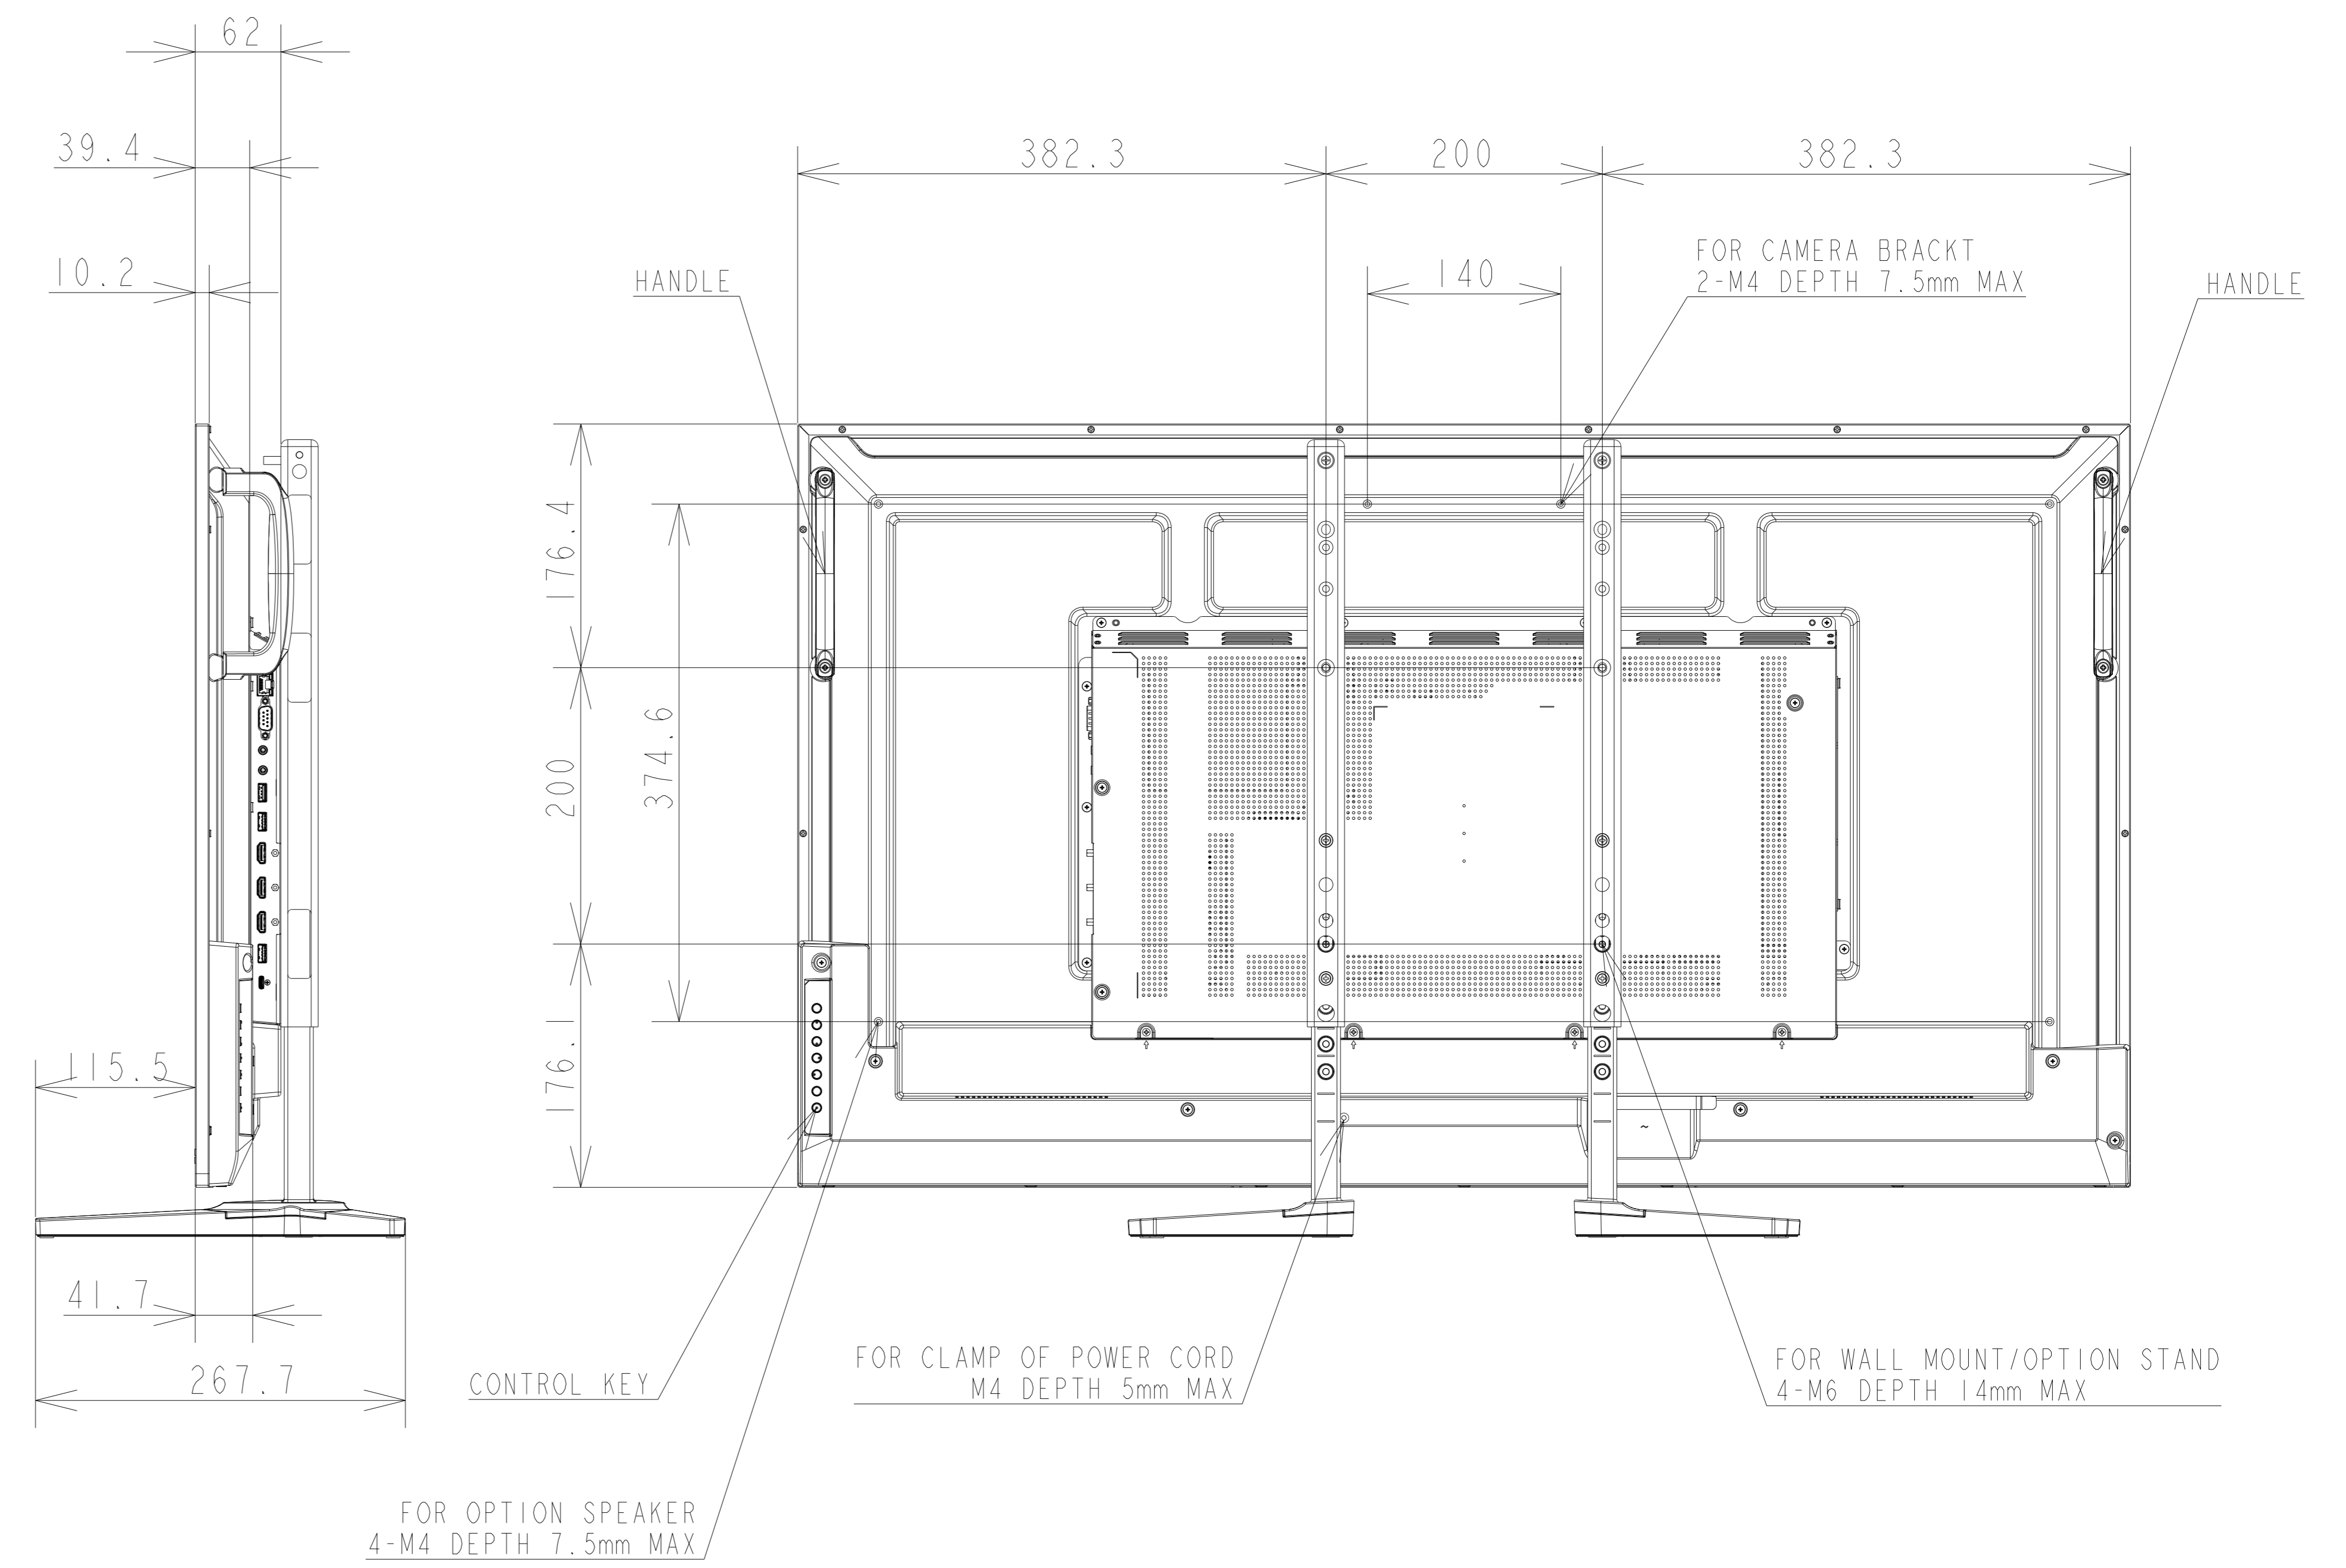

PN-ME432 WITH ST-43M OUTLINE

UNIT	mm
MODEL	PN-ME432 with ST-43M
Sharp NEC Display Solutions, Ltd	
2023/10/05	