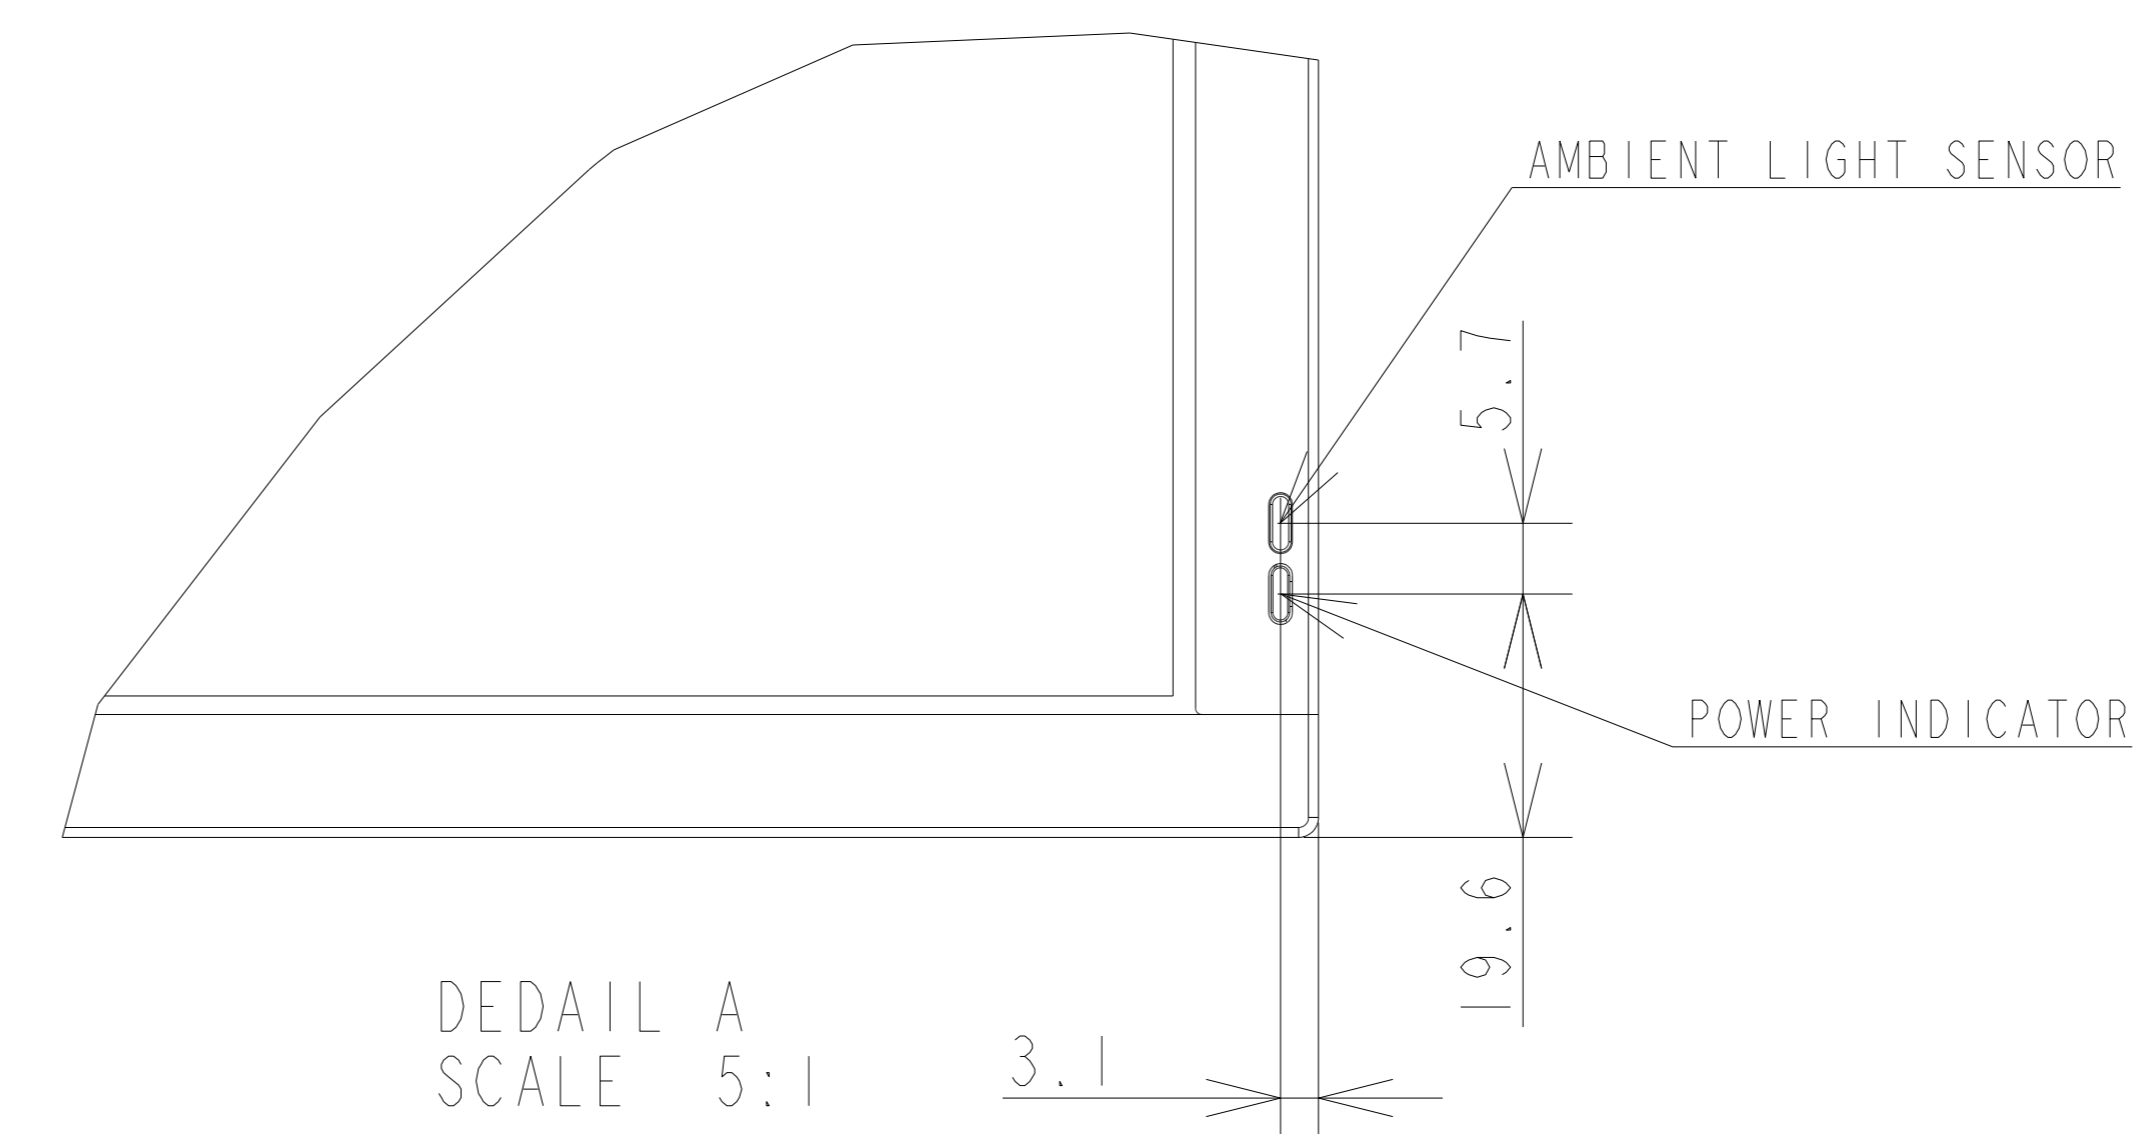

PN-ME432 WITH ST-43M OUTLINE

UNIT	mm
MODEL	PN-ME432 with ST-43M
Sharp NEC Display Solutions, Ltd	
2023/10/05	