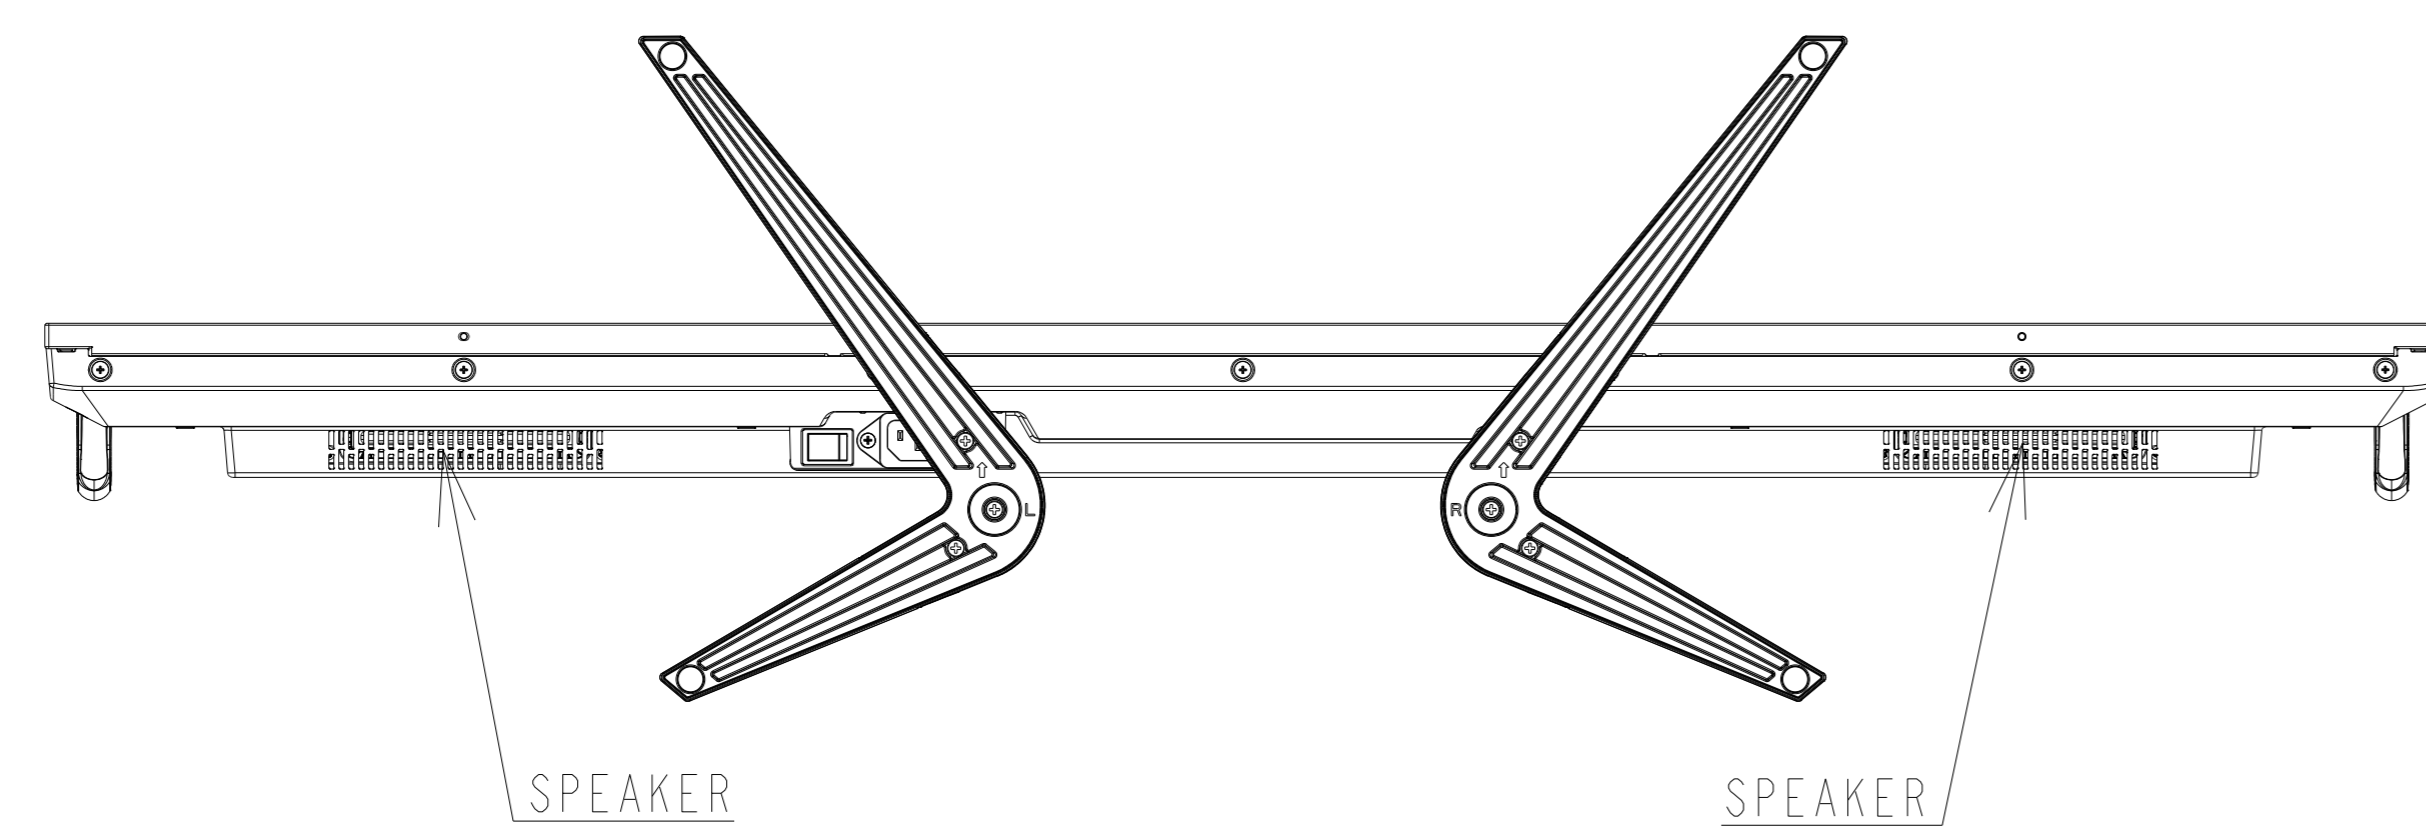

PN-ME432 WITH ST-43M OUTLINE

UNIT	mm
MODEL	PN-ME432 with ST-43M
Sharp NEC Display Solutions, Ltd	
2023/10/05	