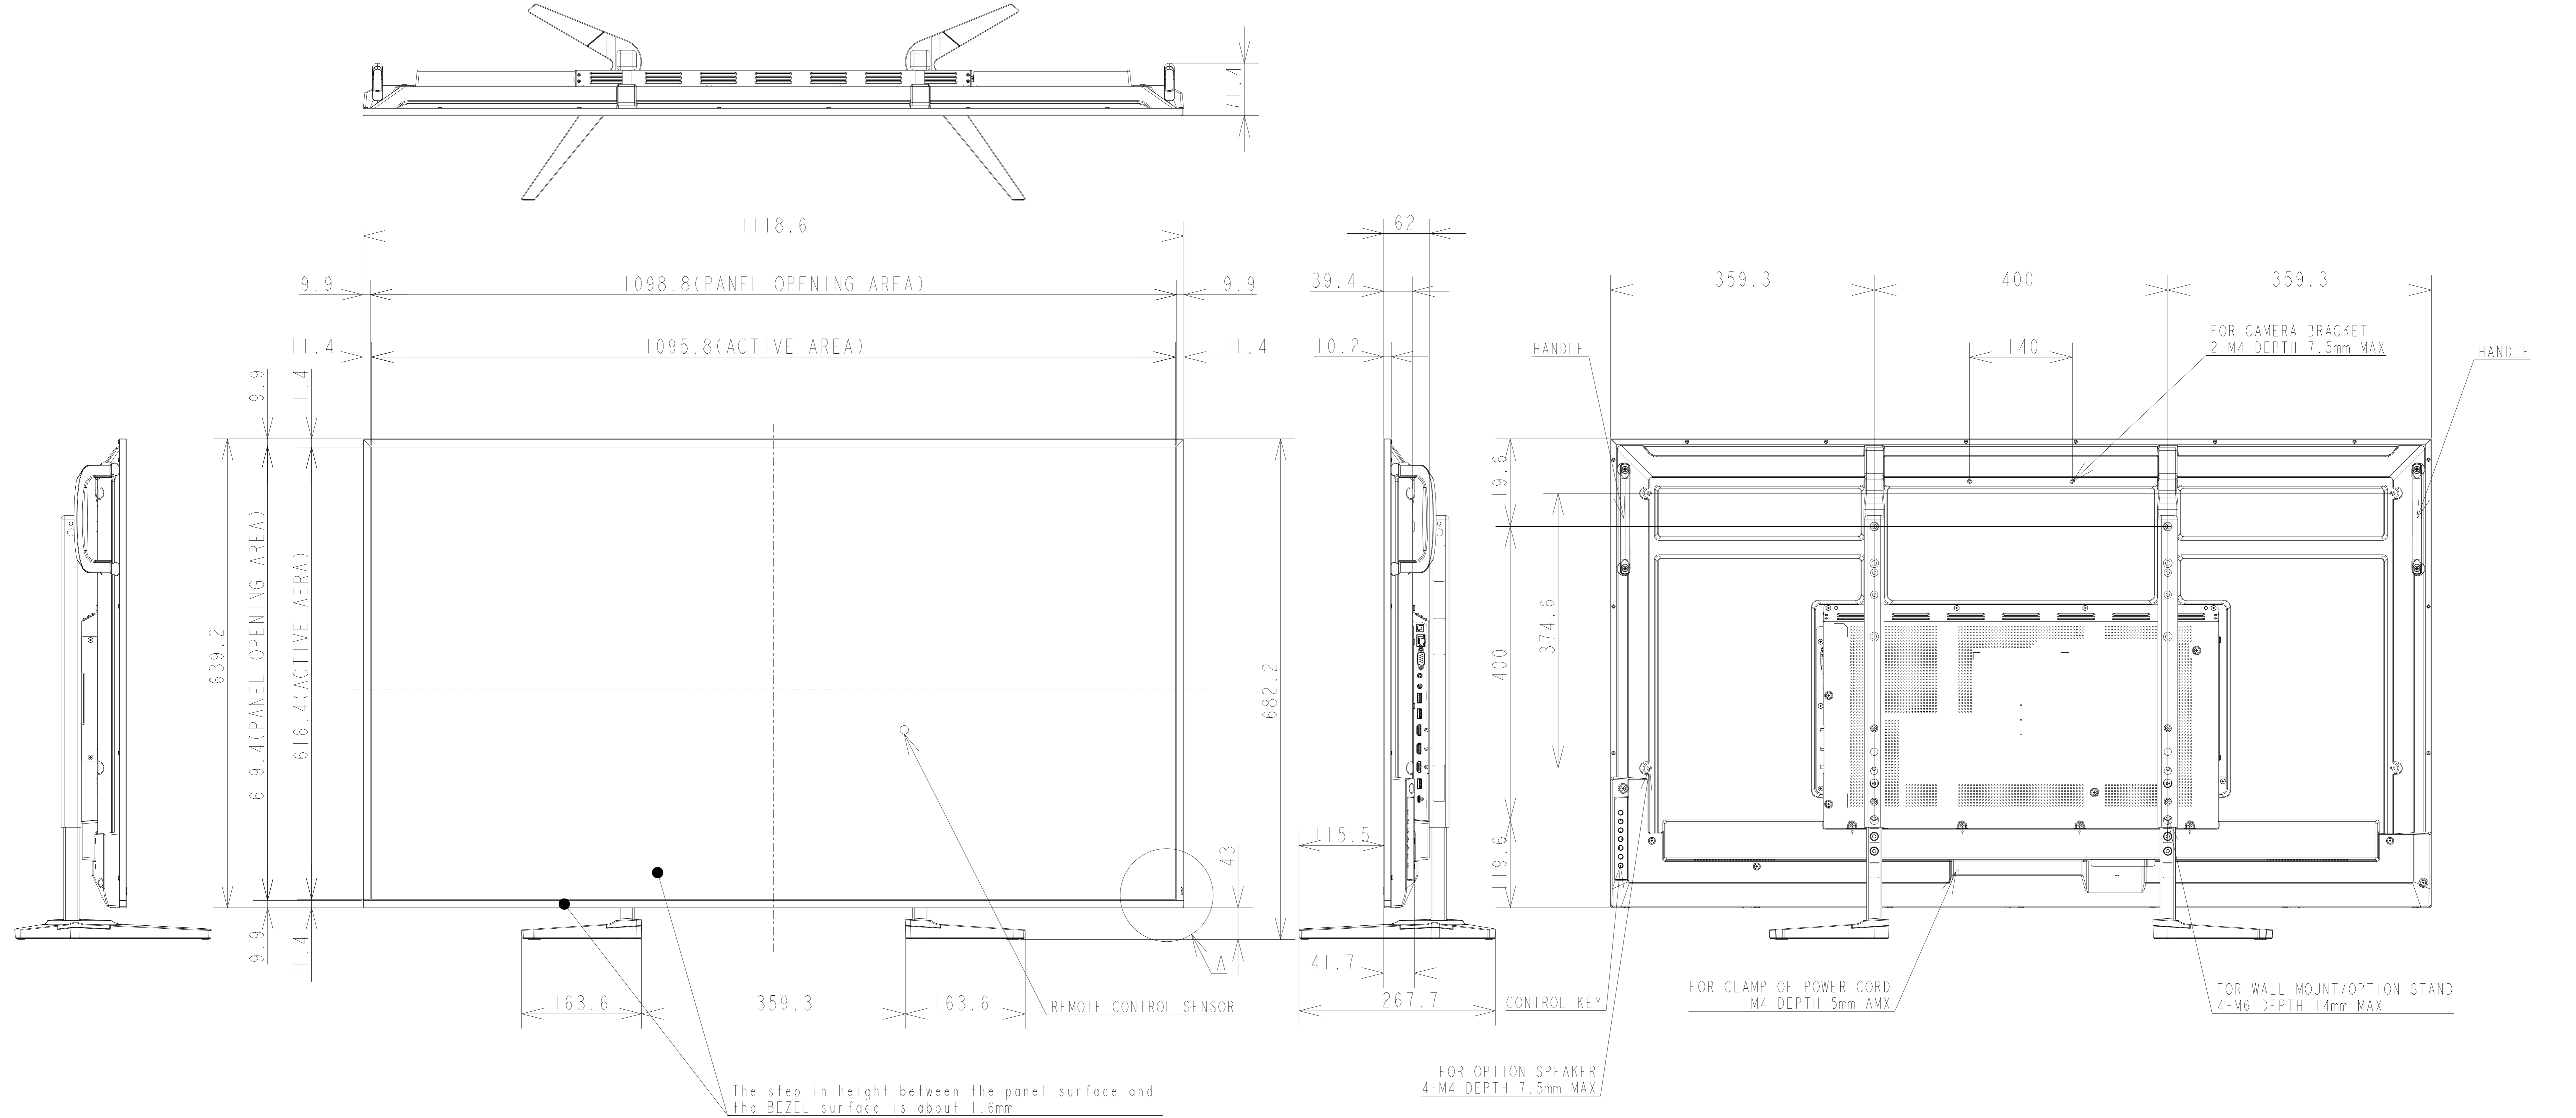

PN-ME502 WITH ST-43M OUTLINE

UNIT	mm
MOEDL	PN-ME502 with ST-43M
Sharp NEC Display Solutions, Ltd	
2023/10/16	