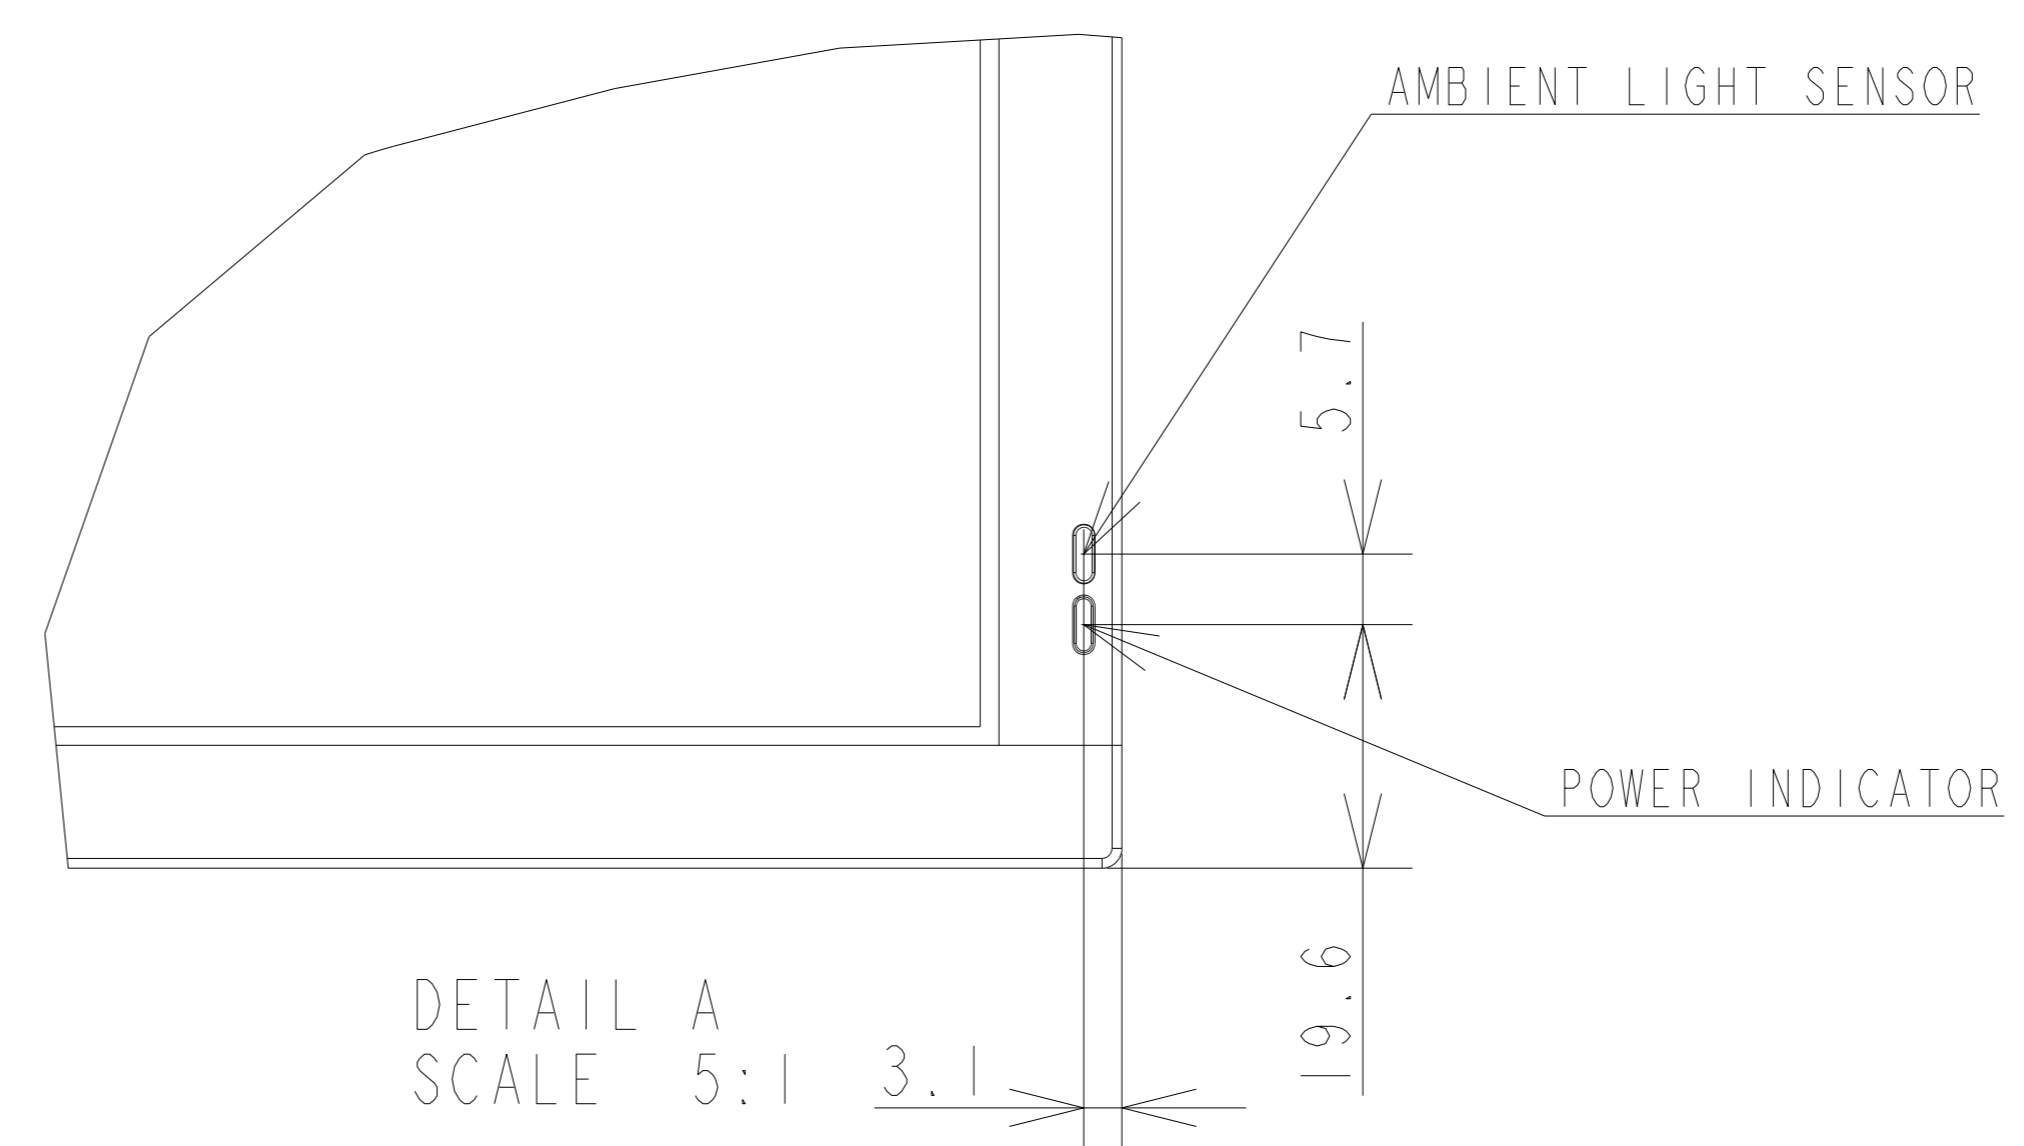

PN-ME502 WITH ST-43M OUTLINE

UNIT	mm
MOEDL	PN-ME502 with ST-43M
Sharp NEC Display Solutions, Ltd	
2023/10/16	