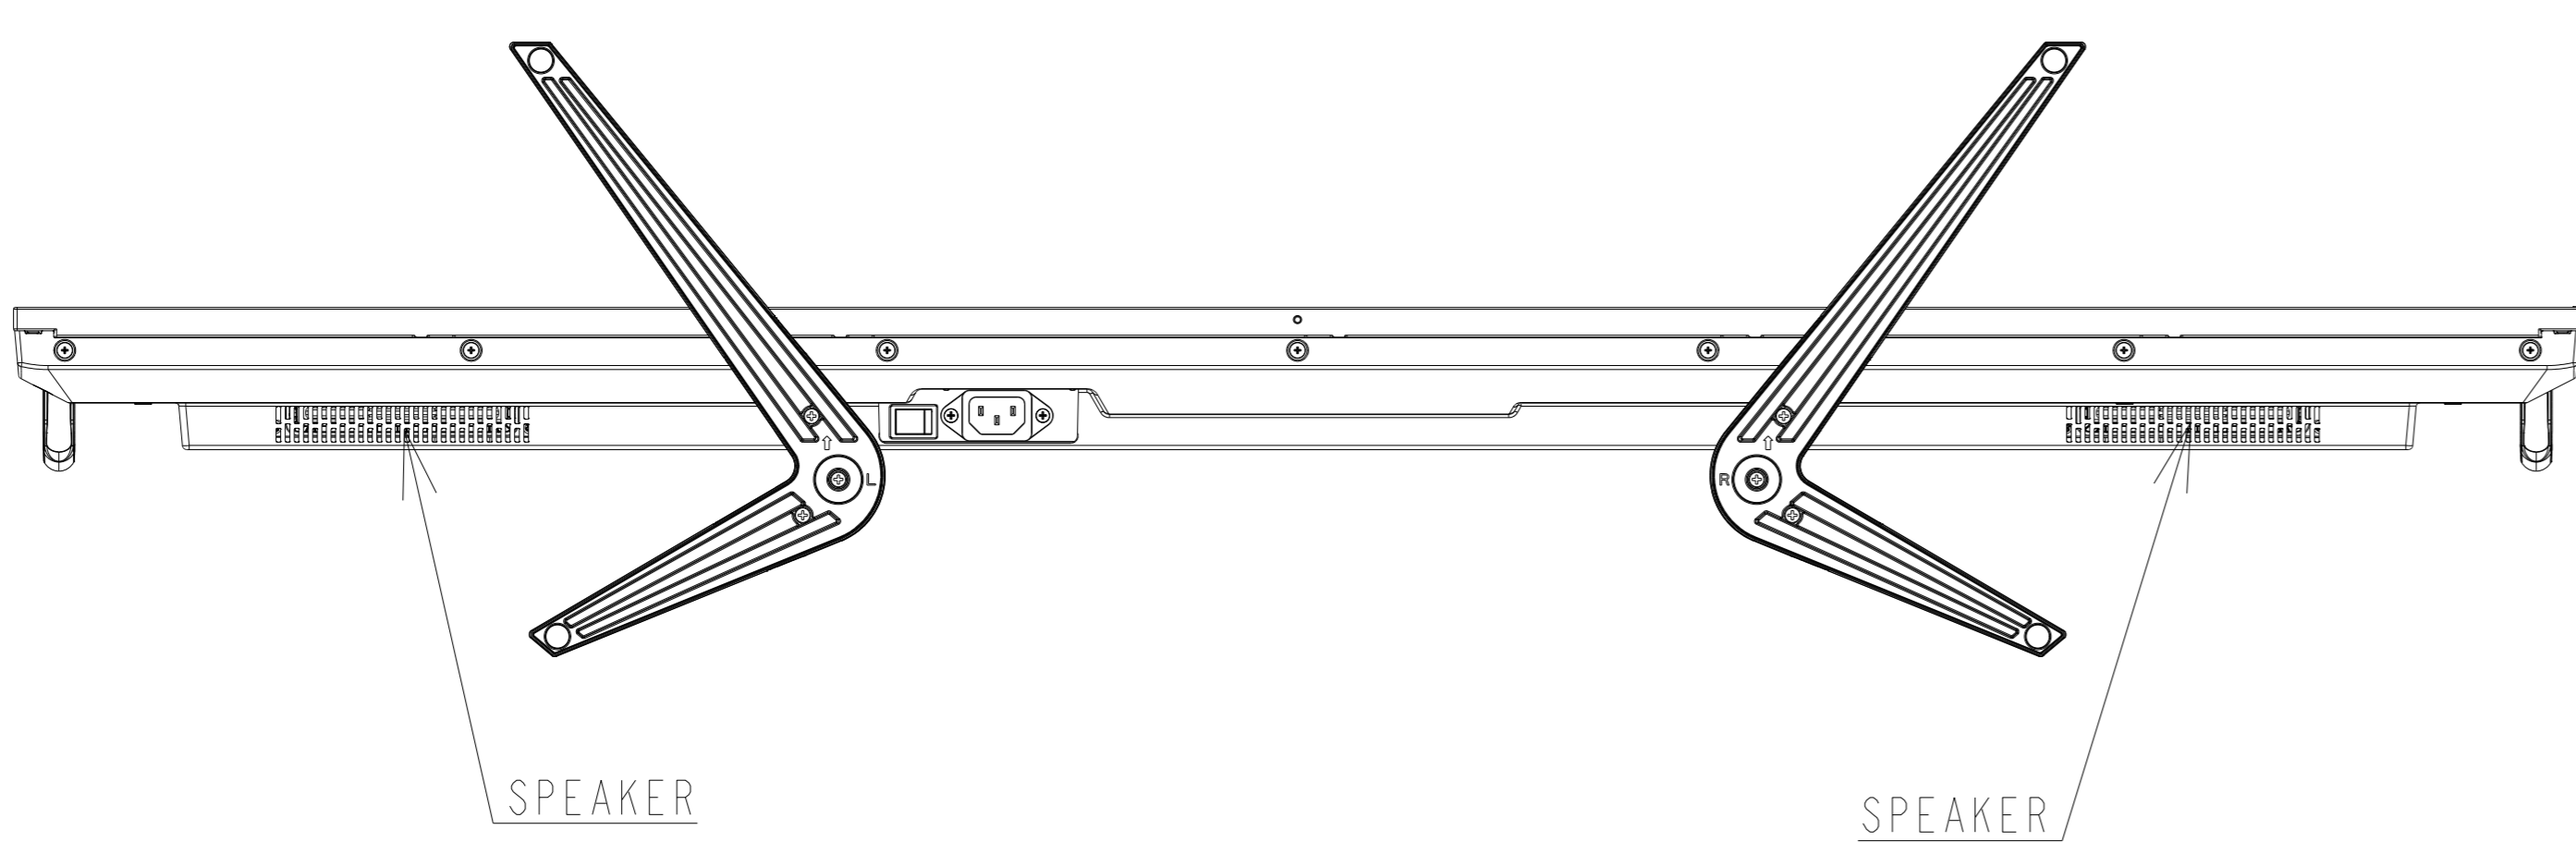

PN-ME502 WITH ST-43M OUTLINE

UNIT	mm
MOEDL	PN-ME502 with ST-43M
Sharp NEC Display Solutions, Ltd	
2023/10/16	