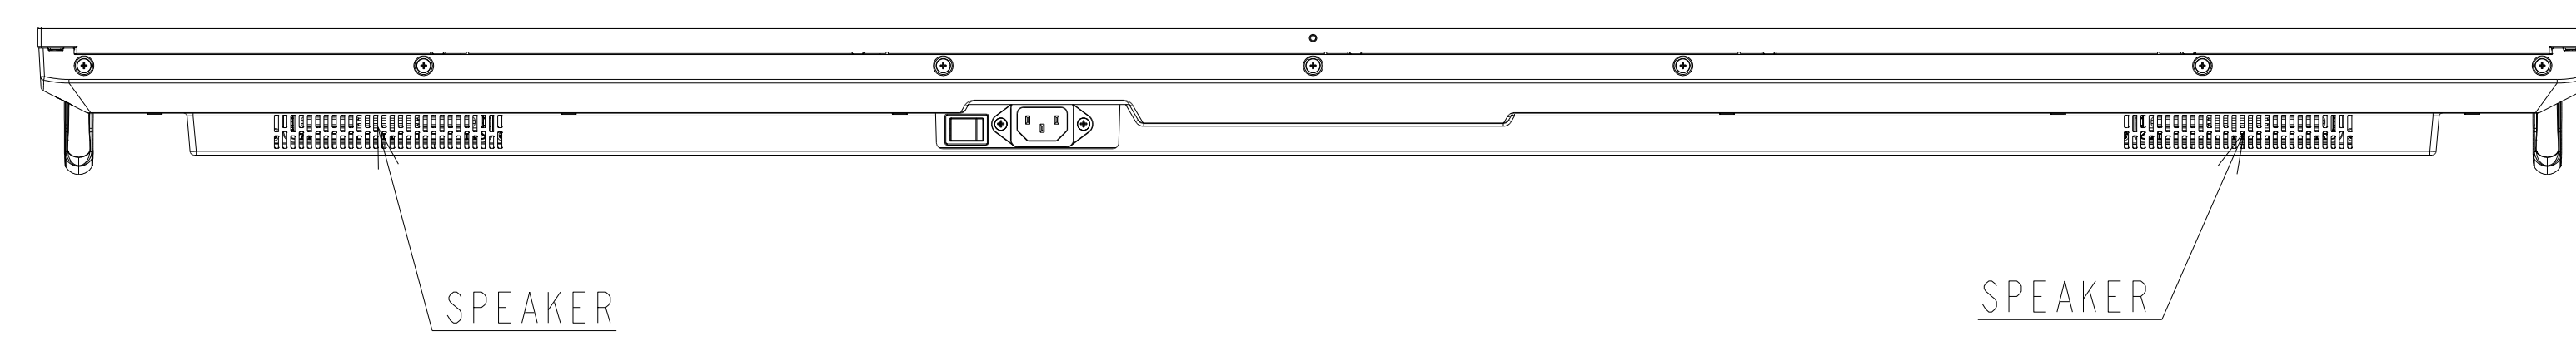

PN-ME552 OUTLINE

UNIT	mm
MODEL	PN-ME552
Sharp NEC Display Solutions, Ltd	
2023/09/15	