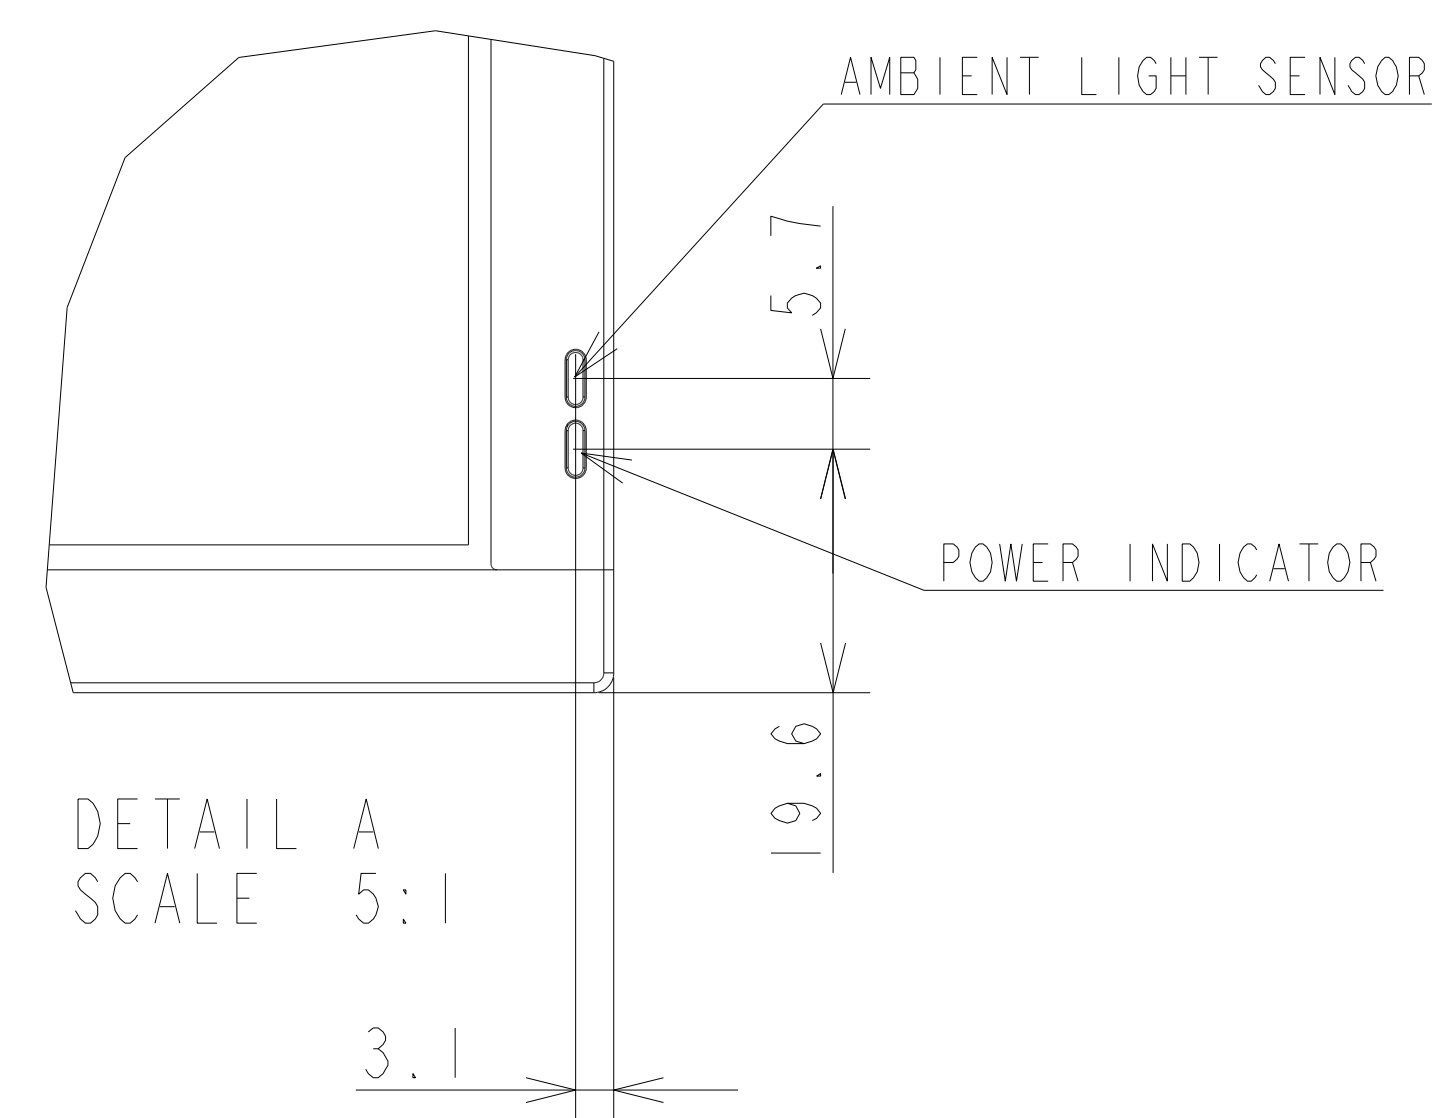

PN-ME552 OUTLINE

UNIT	mm
MODEL	PN-ME552
Sharp NEC Display Solutions, Ltd	
2023/09/15	