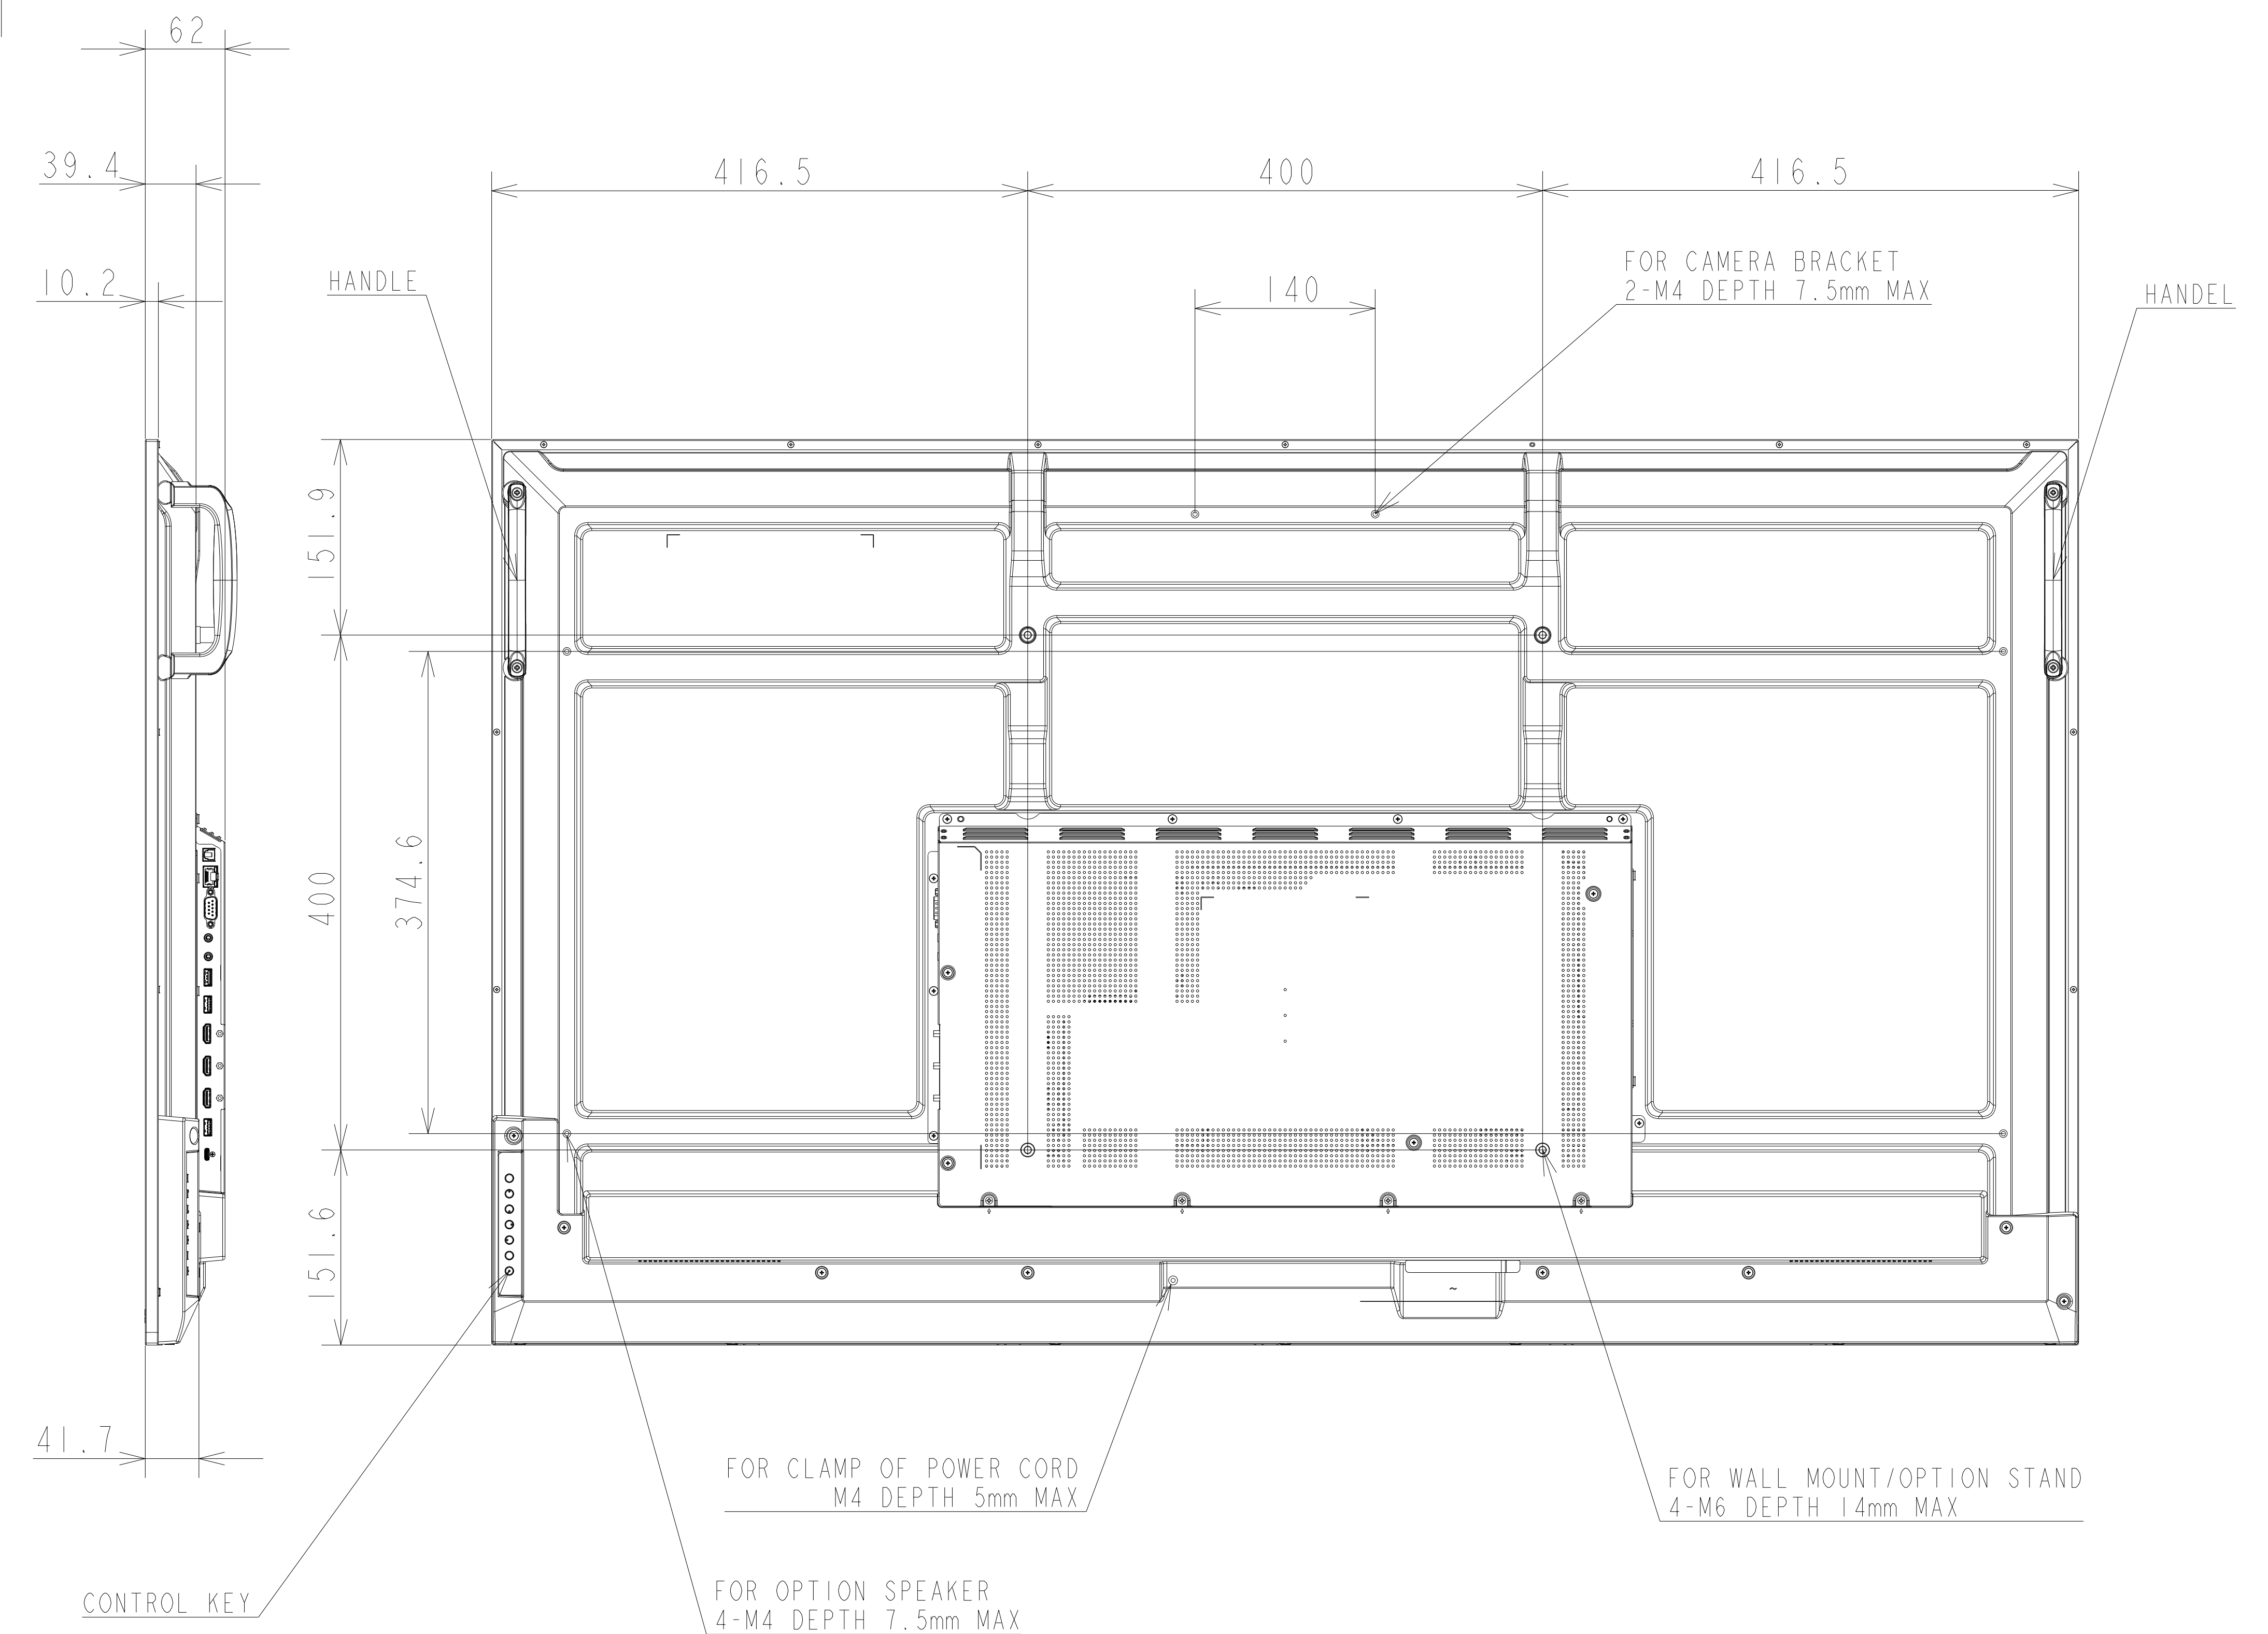

PN-ME552 OUTLINE

UNIT	mm
MODEL	PN-ME552
Sharp NEC Display Solutions, Ltd	
2023/09/15	