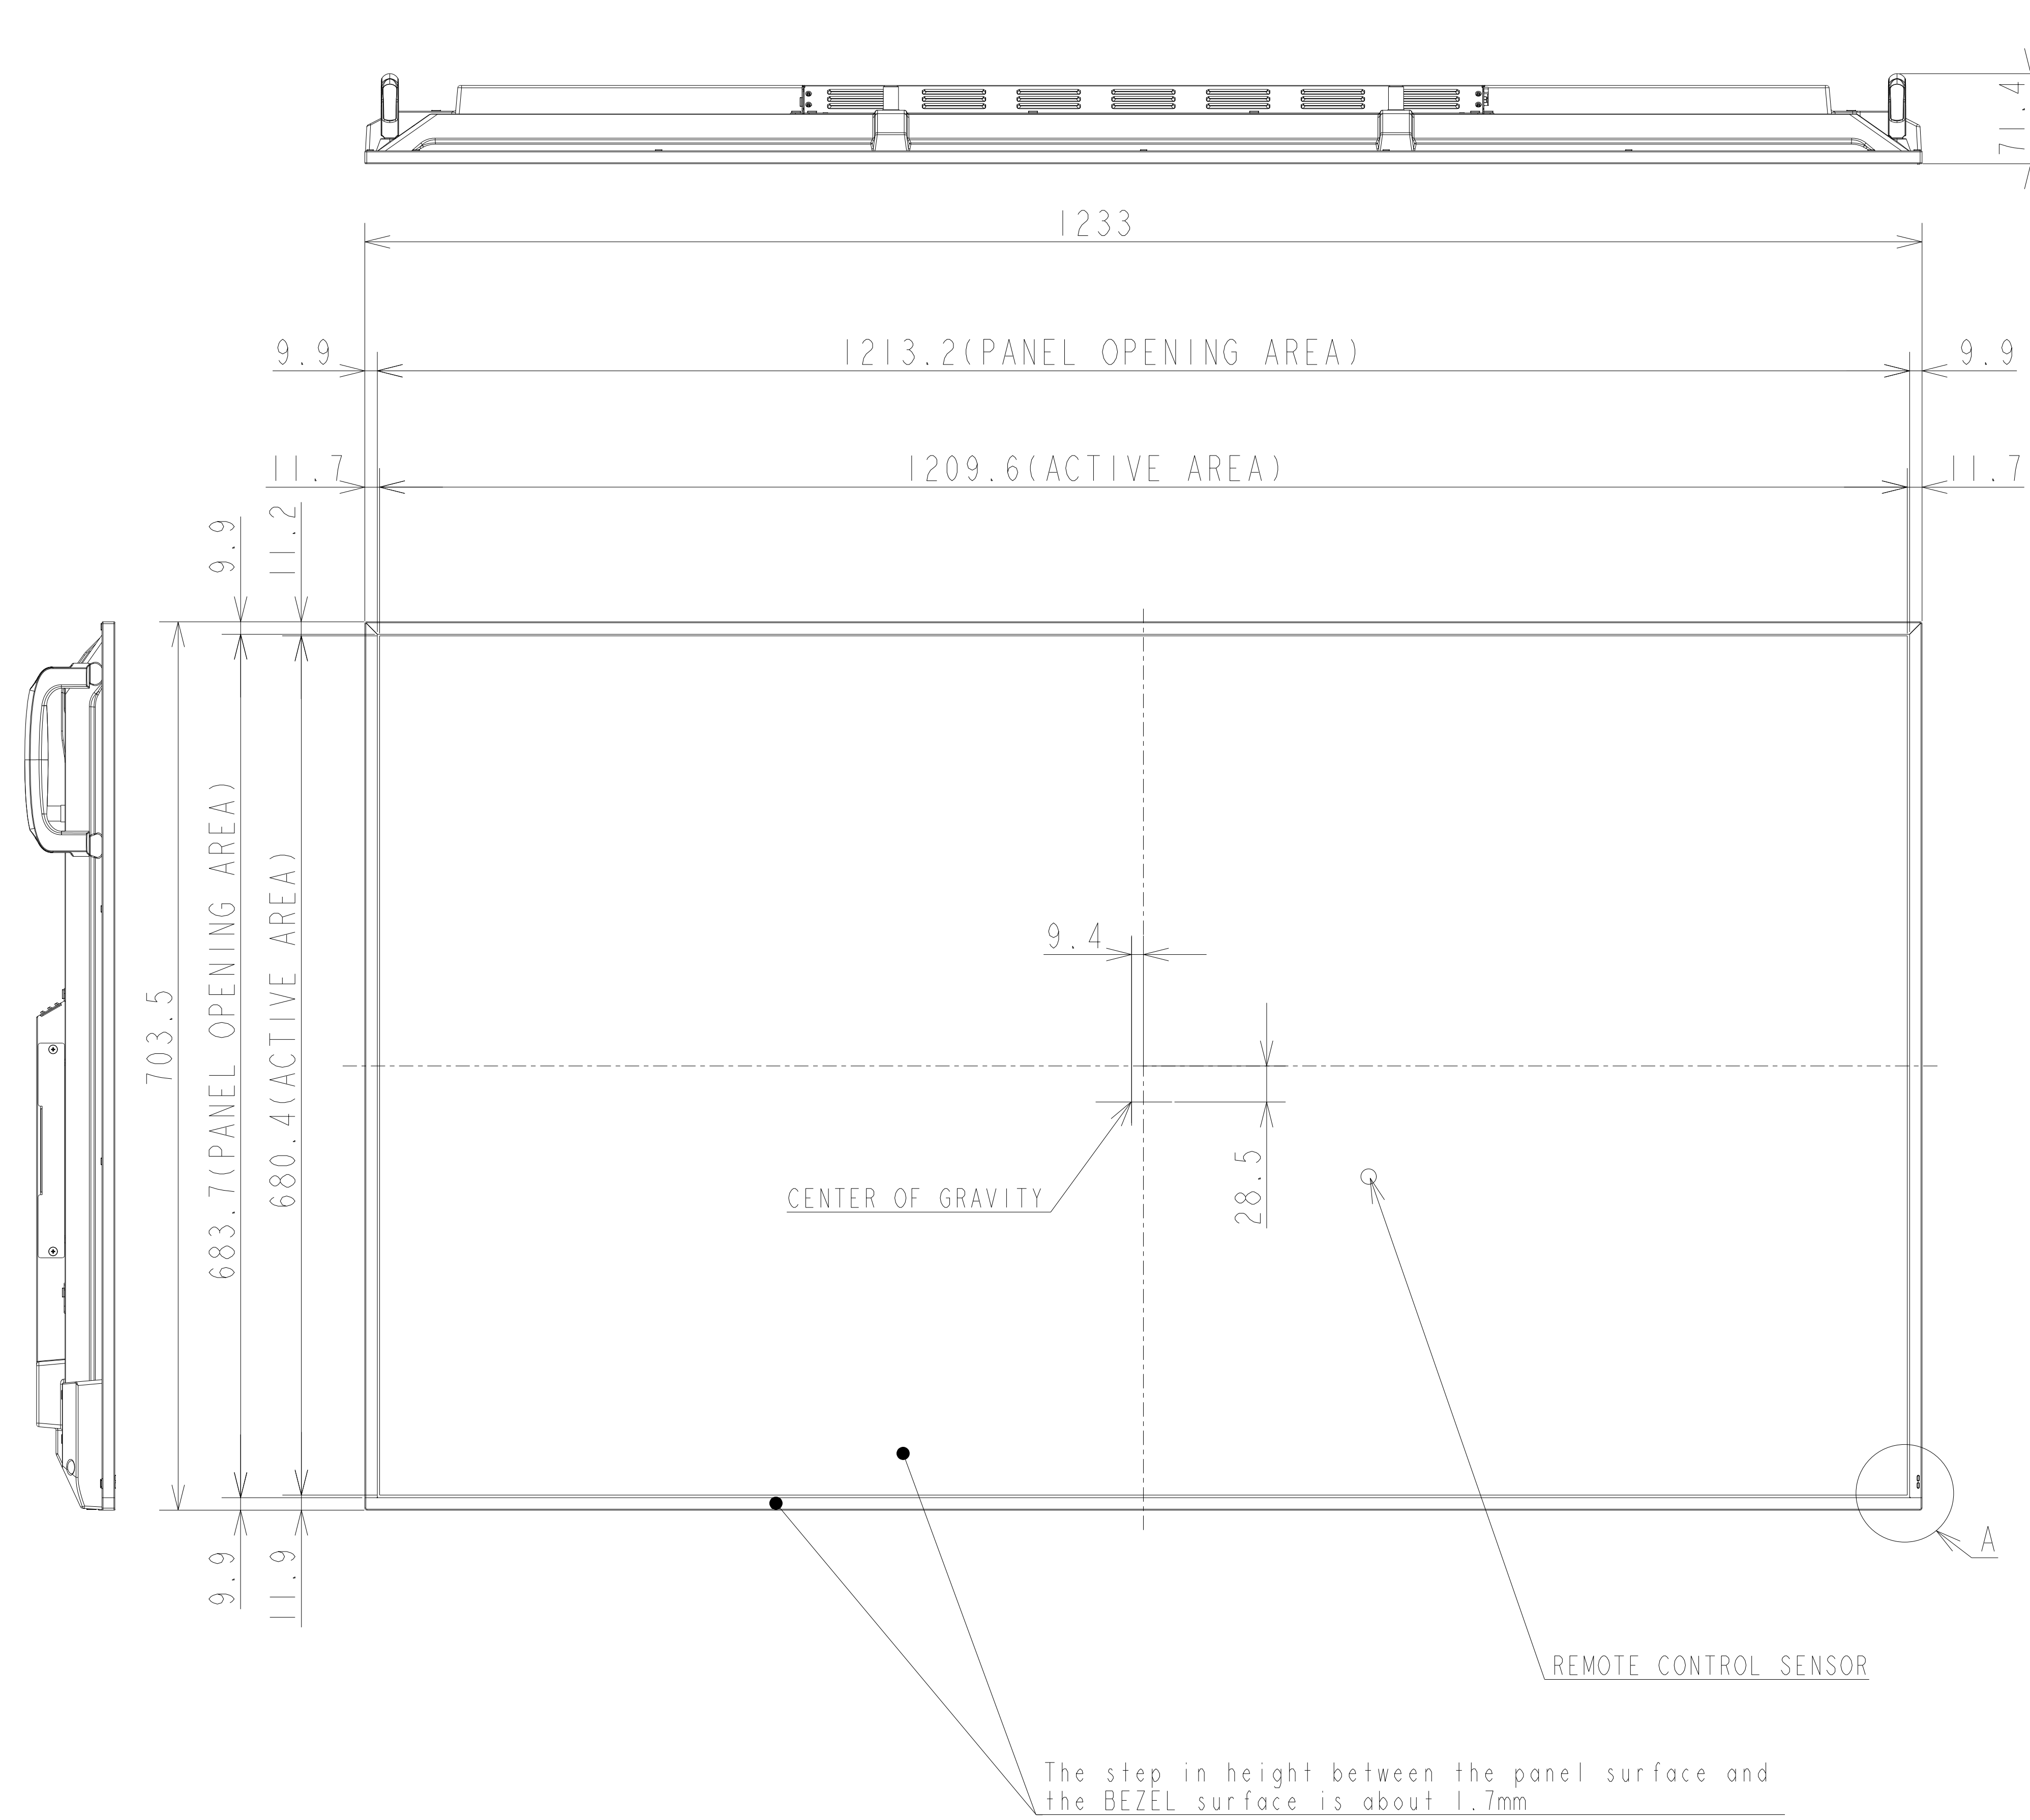

PN-ME552 OUTLINE

UNIT	mm
MODEL	PN-ME552
Sharp NEC Display Solutions, Ltd	
2023/09/15	