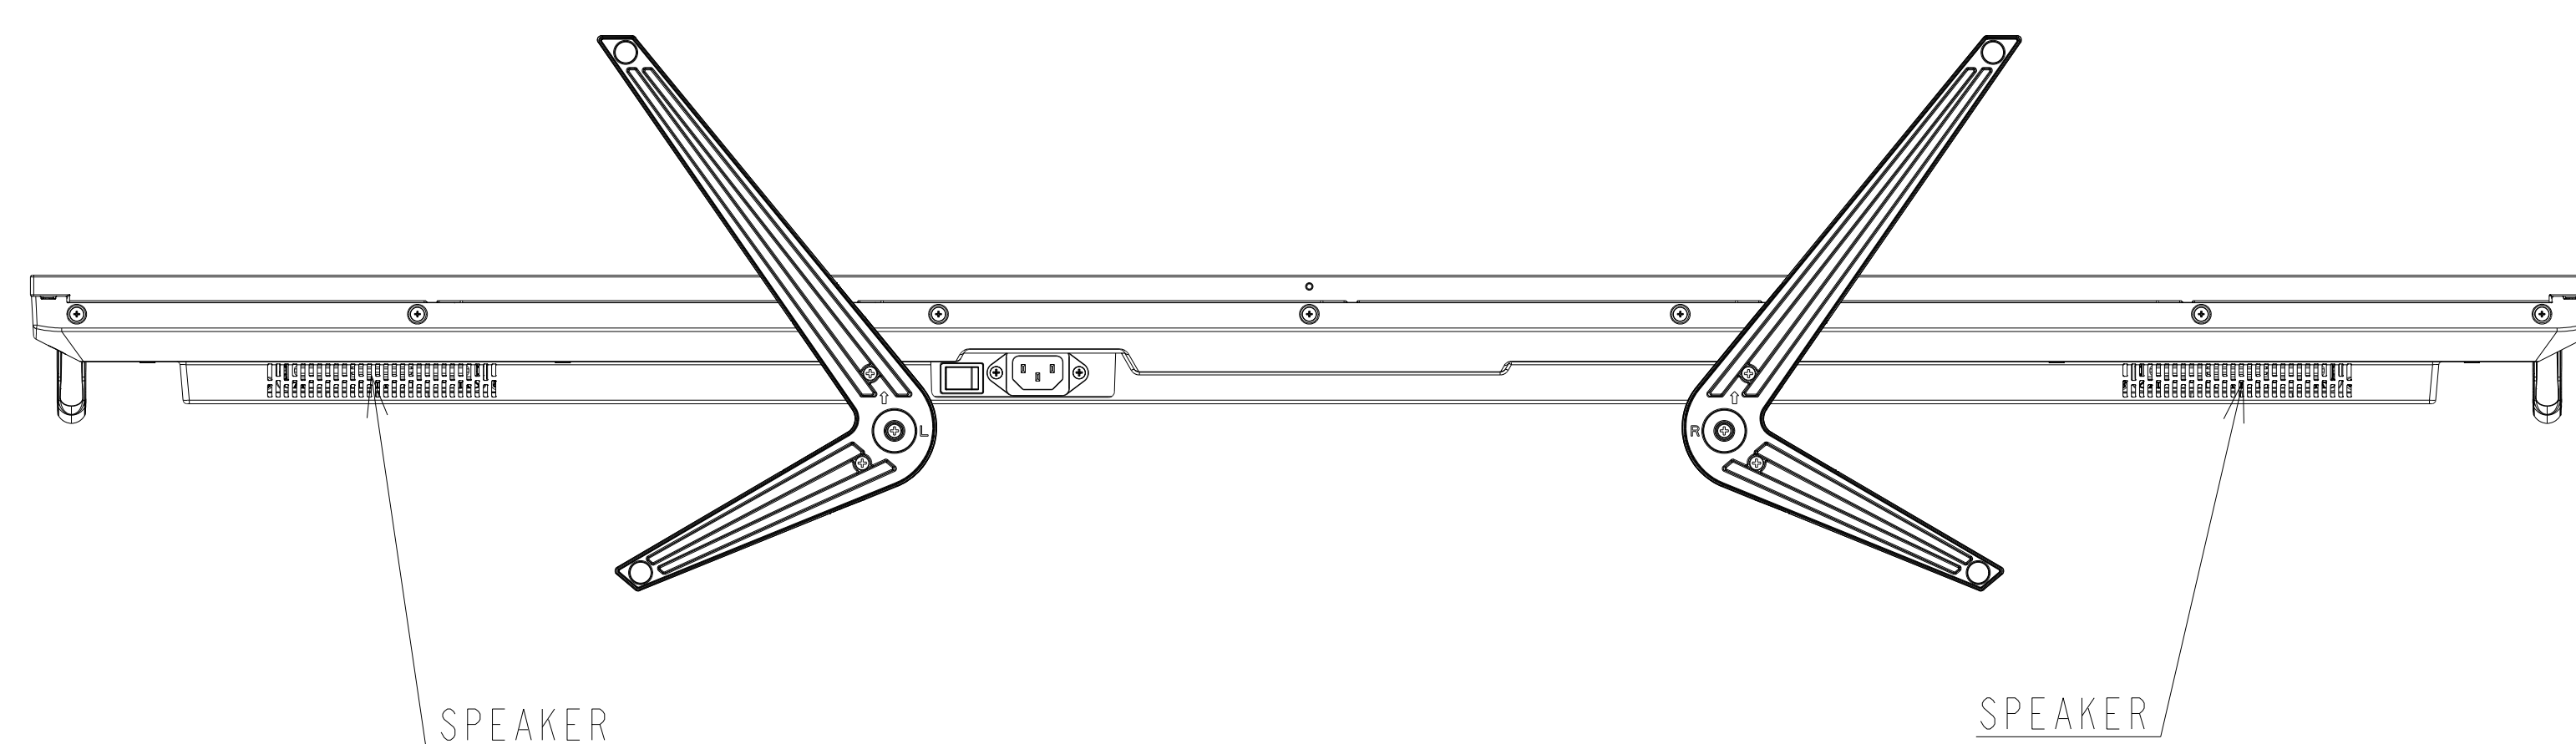

# PN-ME552 WITH ST-43M LOW OUTLINE

UNIT	mm
MODEL	PN-ME552 with ST-43M Low
Sharp NEC Display Solutions, Ltd	
2023/10/05	