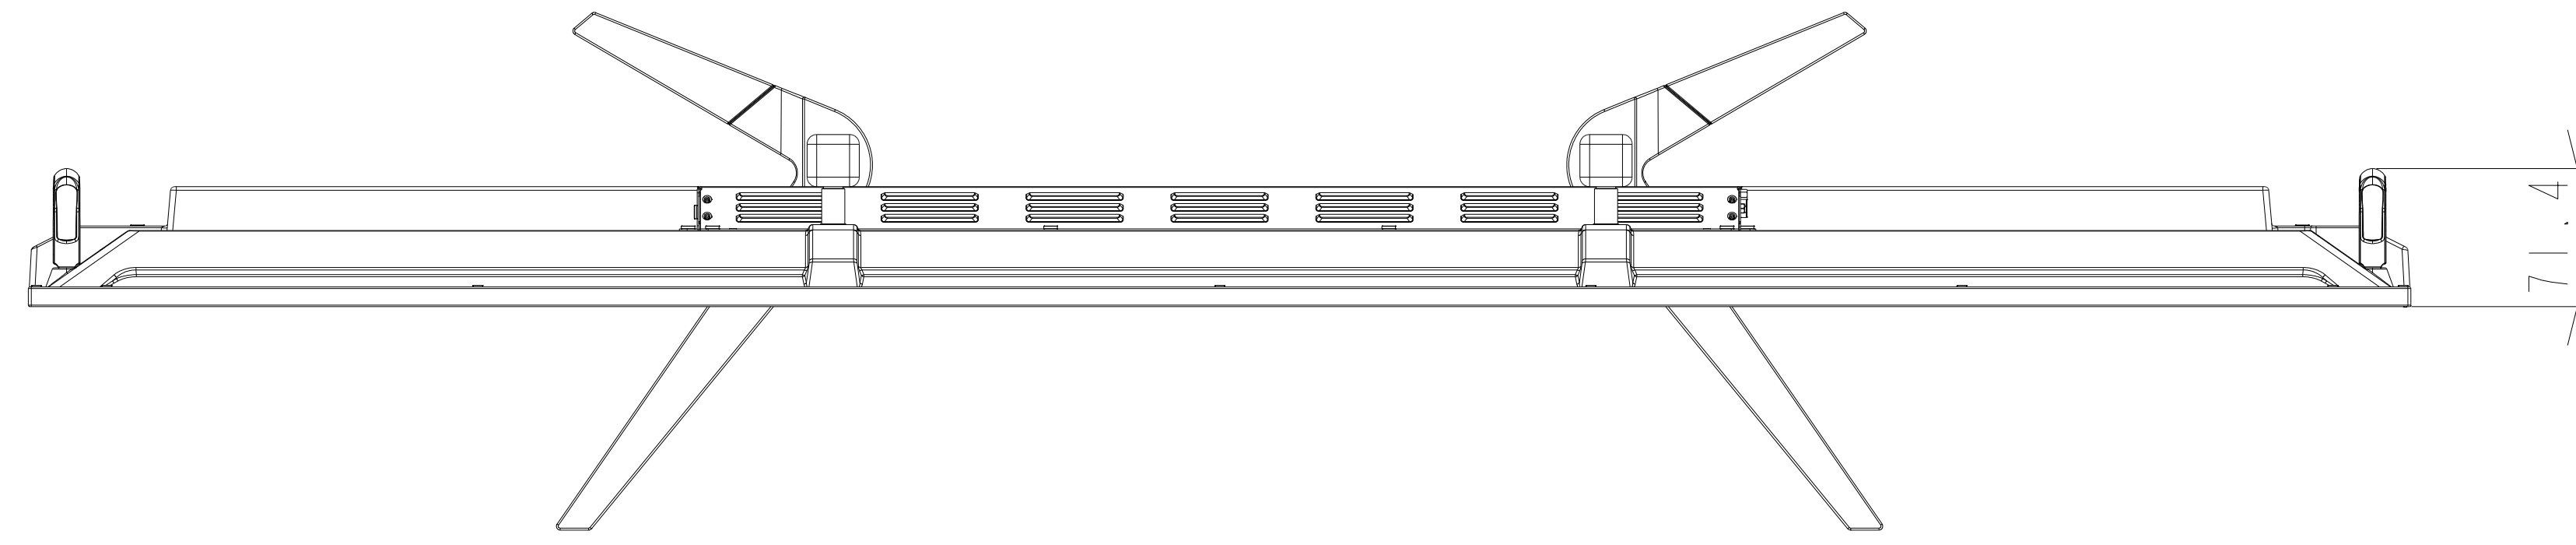

# PN-ME552 WITH ST-43M LOW OUTLINE

UNIT	mm
MODEL	PN-ME552 with ST-43M Low
Sharp NEC Display Solutions, Ltd	
2023/10/05	