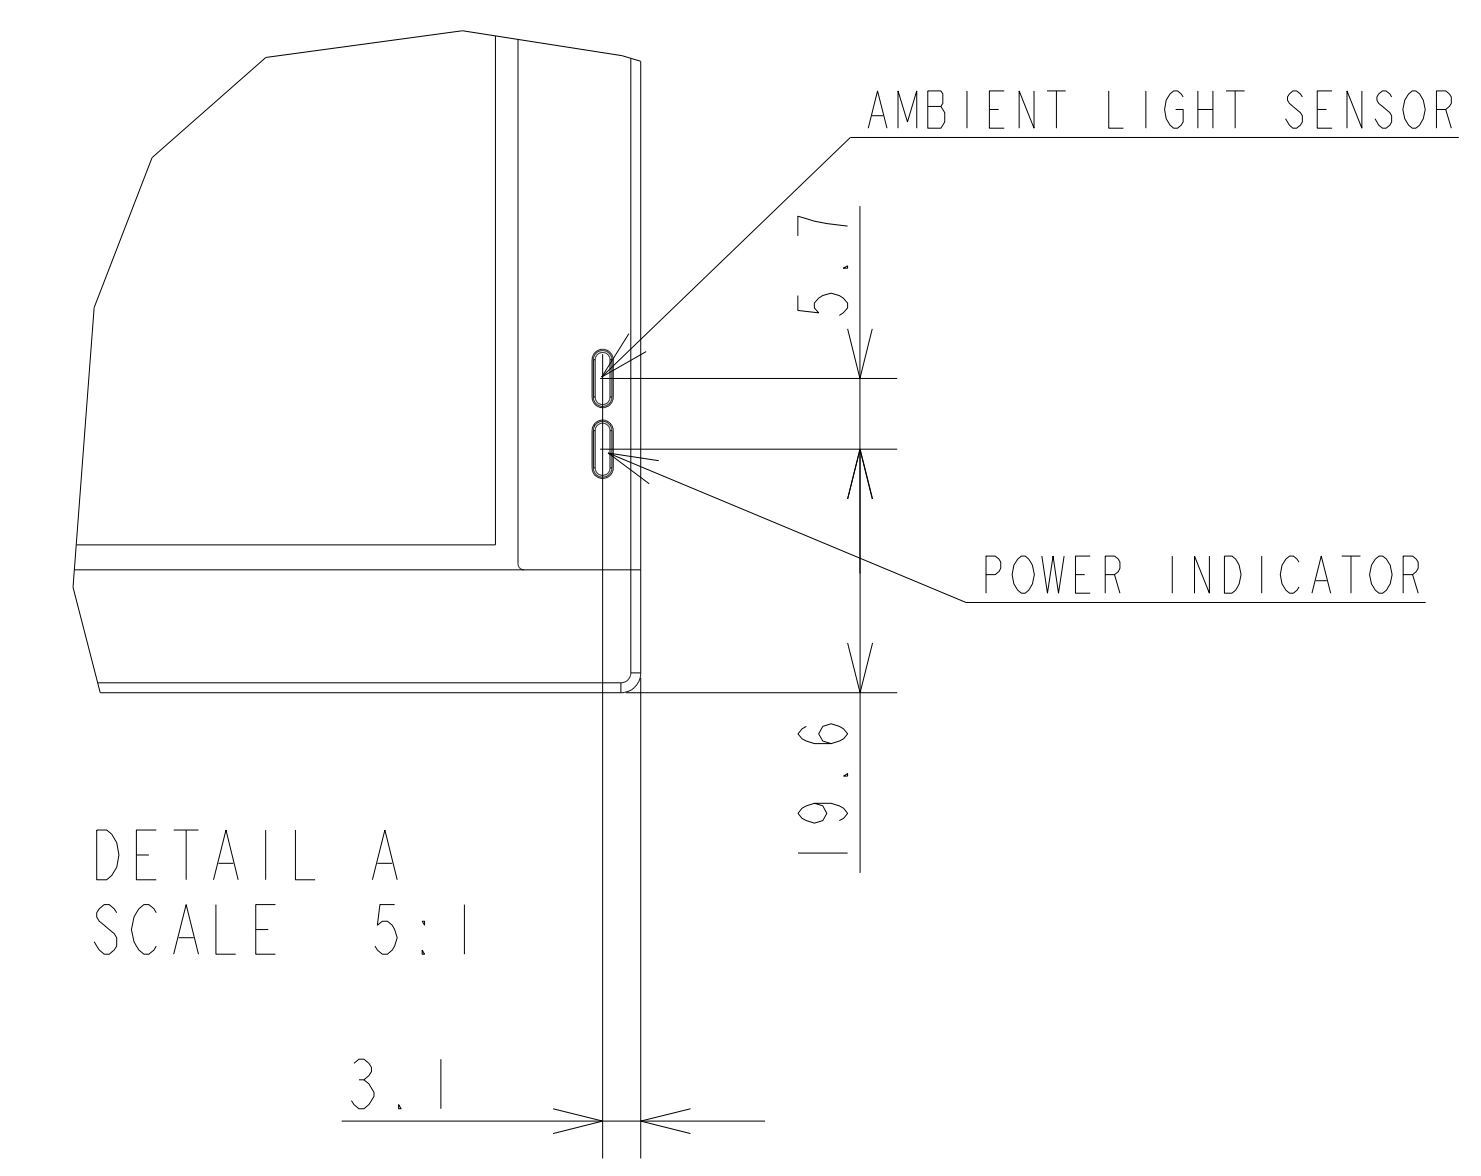

# PN-ME552 WITH ST-43M LOW OUTLINE

UNIT	mm
MODEL	PN-ME552 with ST-43M Low
Sharp NEC Display Solutions, Ltd	
2023/10/05	