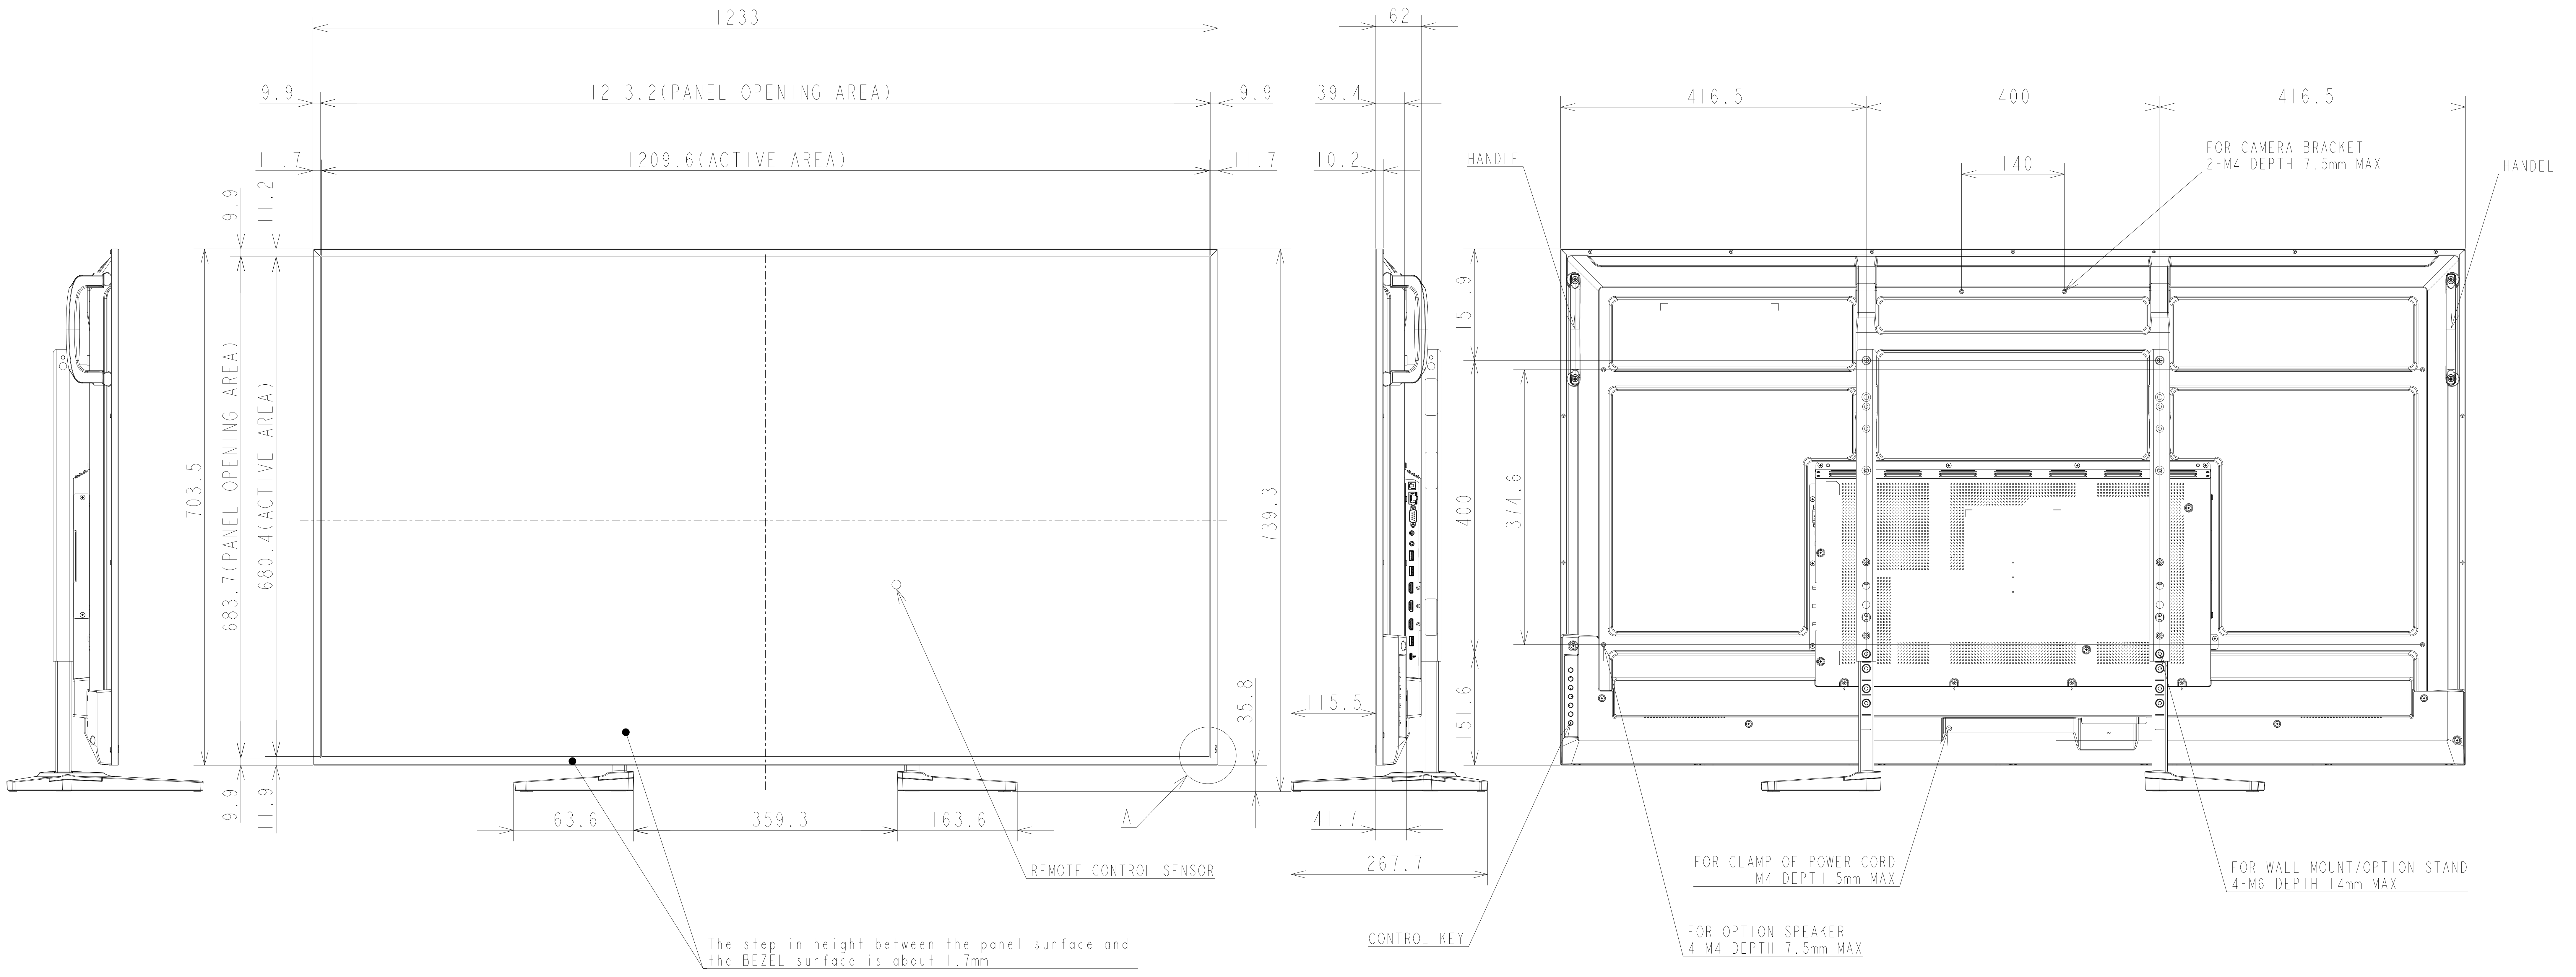

# PN-ME552 WITH ST-43M LOW OUTLINE

UNIT	mm
MODEL	PN-ME552 with ST-43M Low
Sharp NEC Display Solutions, Ltd	
2023/10/05	