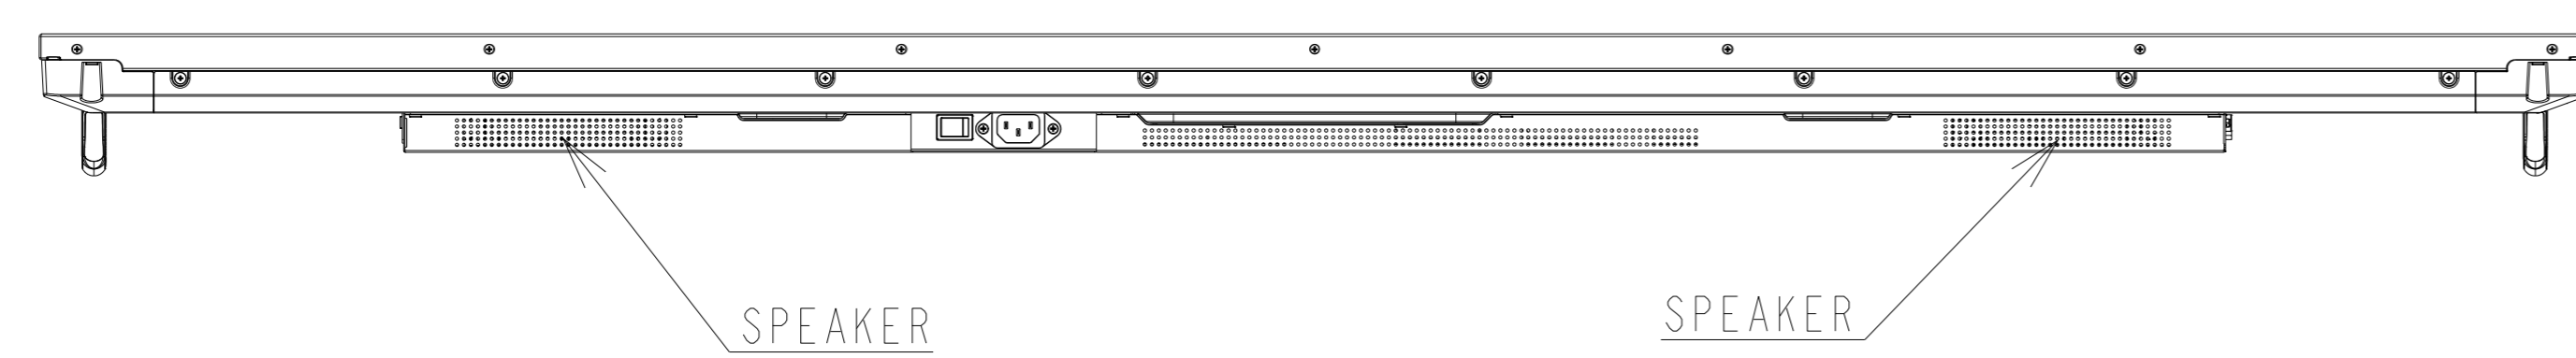

# PN-ME652 OUTLINE

UNIT	mm
MODEL	PN-ME652
Sharp NEC Display Solutions, Ltd	
2023/09/15	