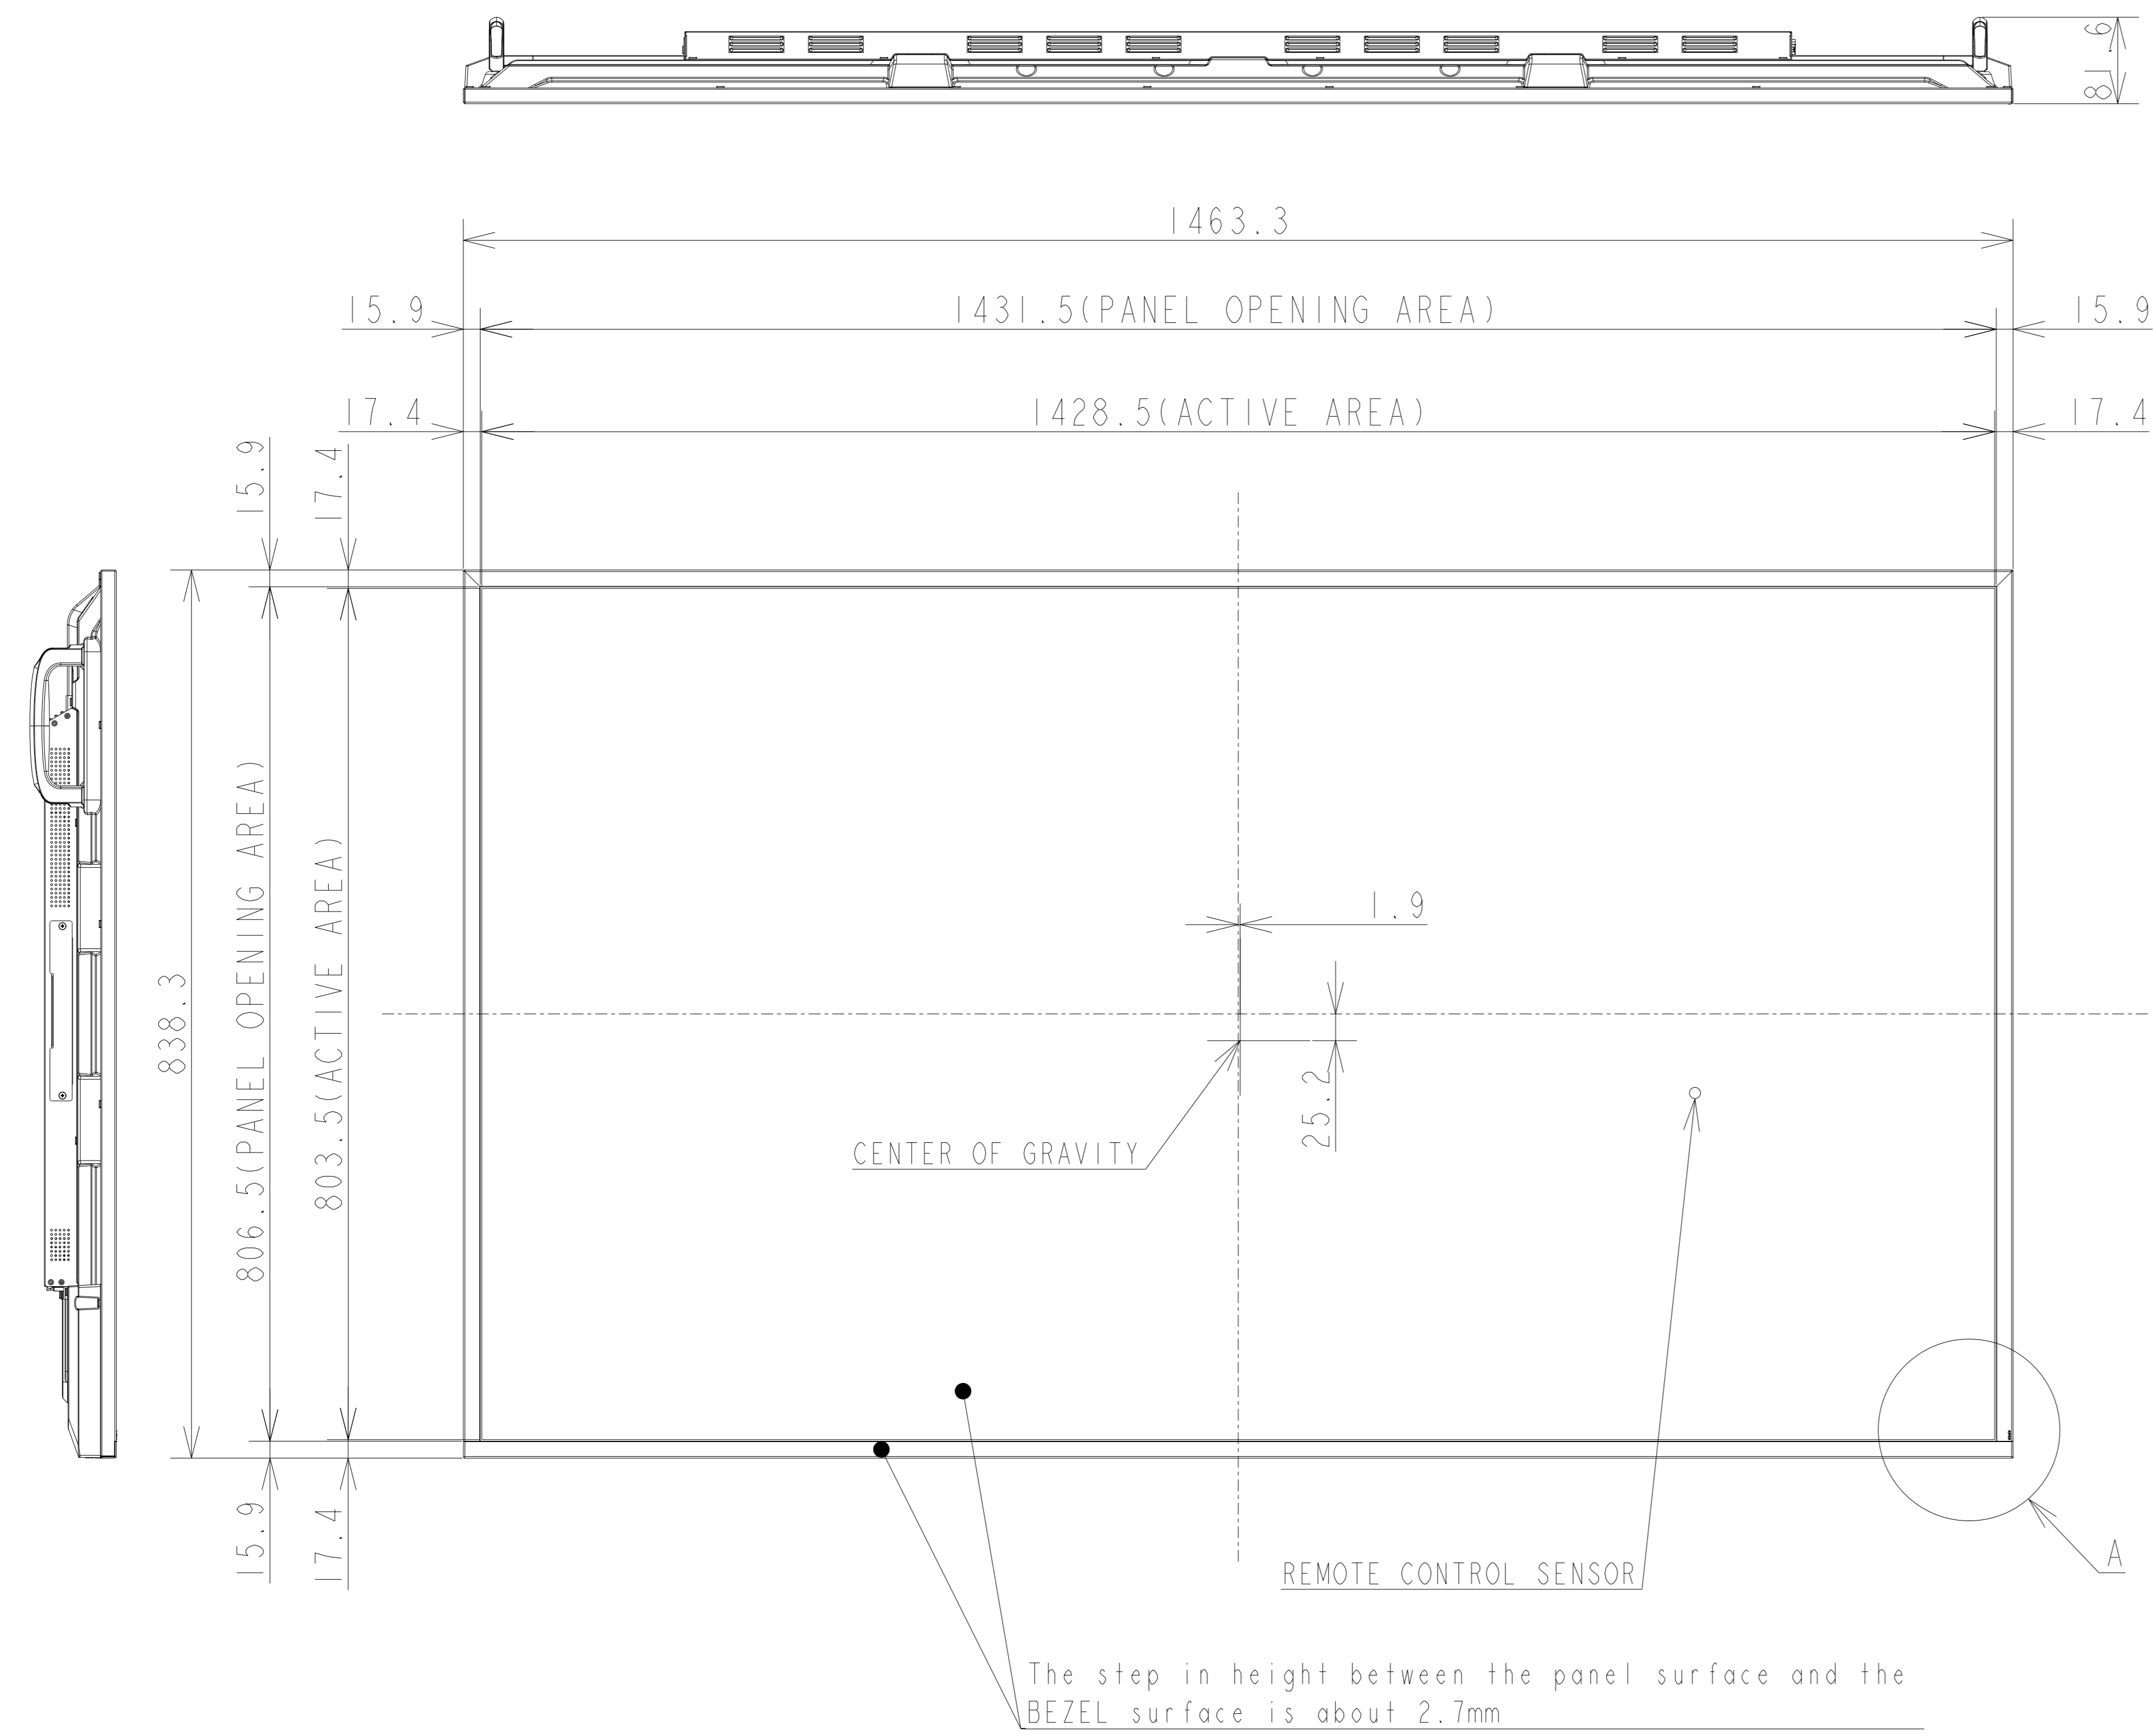

# PN-ME652 OUTLINE

UNIT	mm
MODEL	PN-ME652
Sharp NEC Display Solutions, Ltd	
2023/09/15	