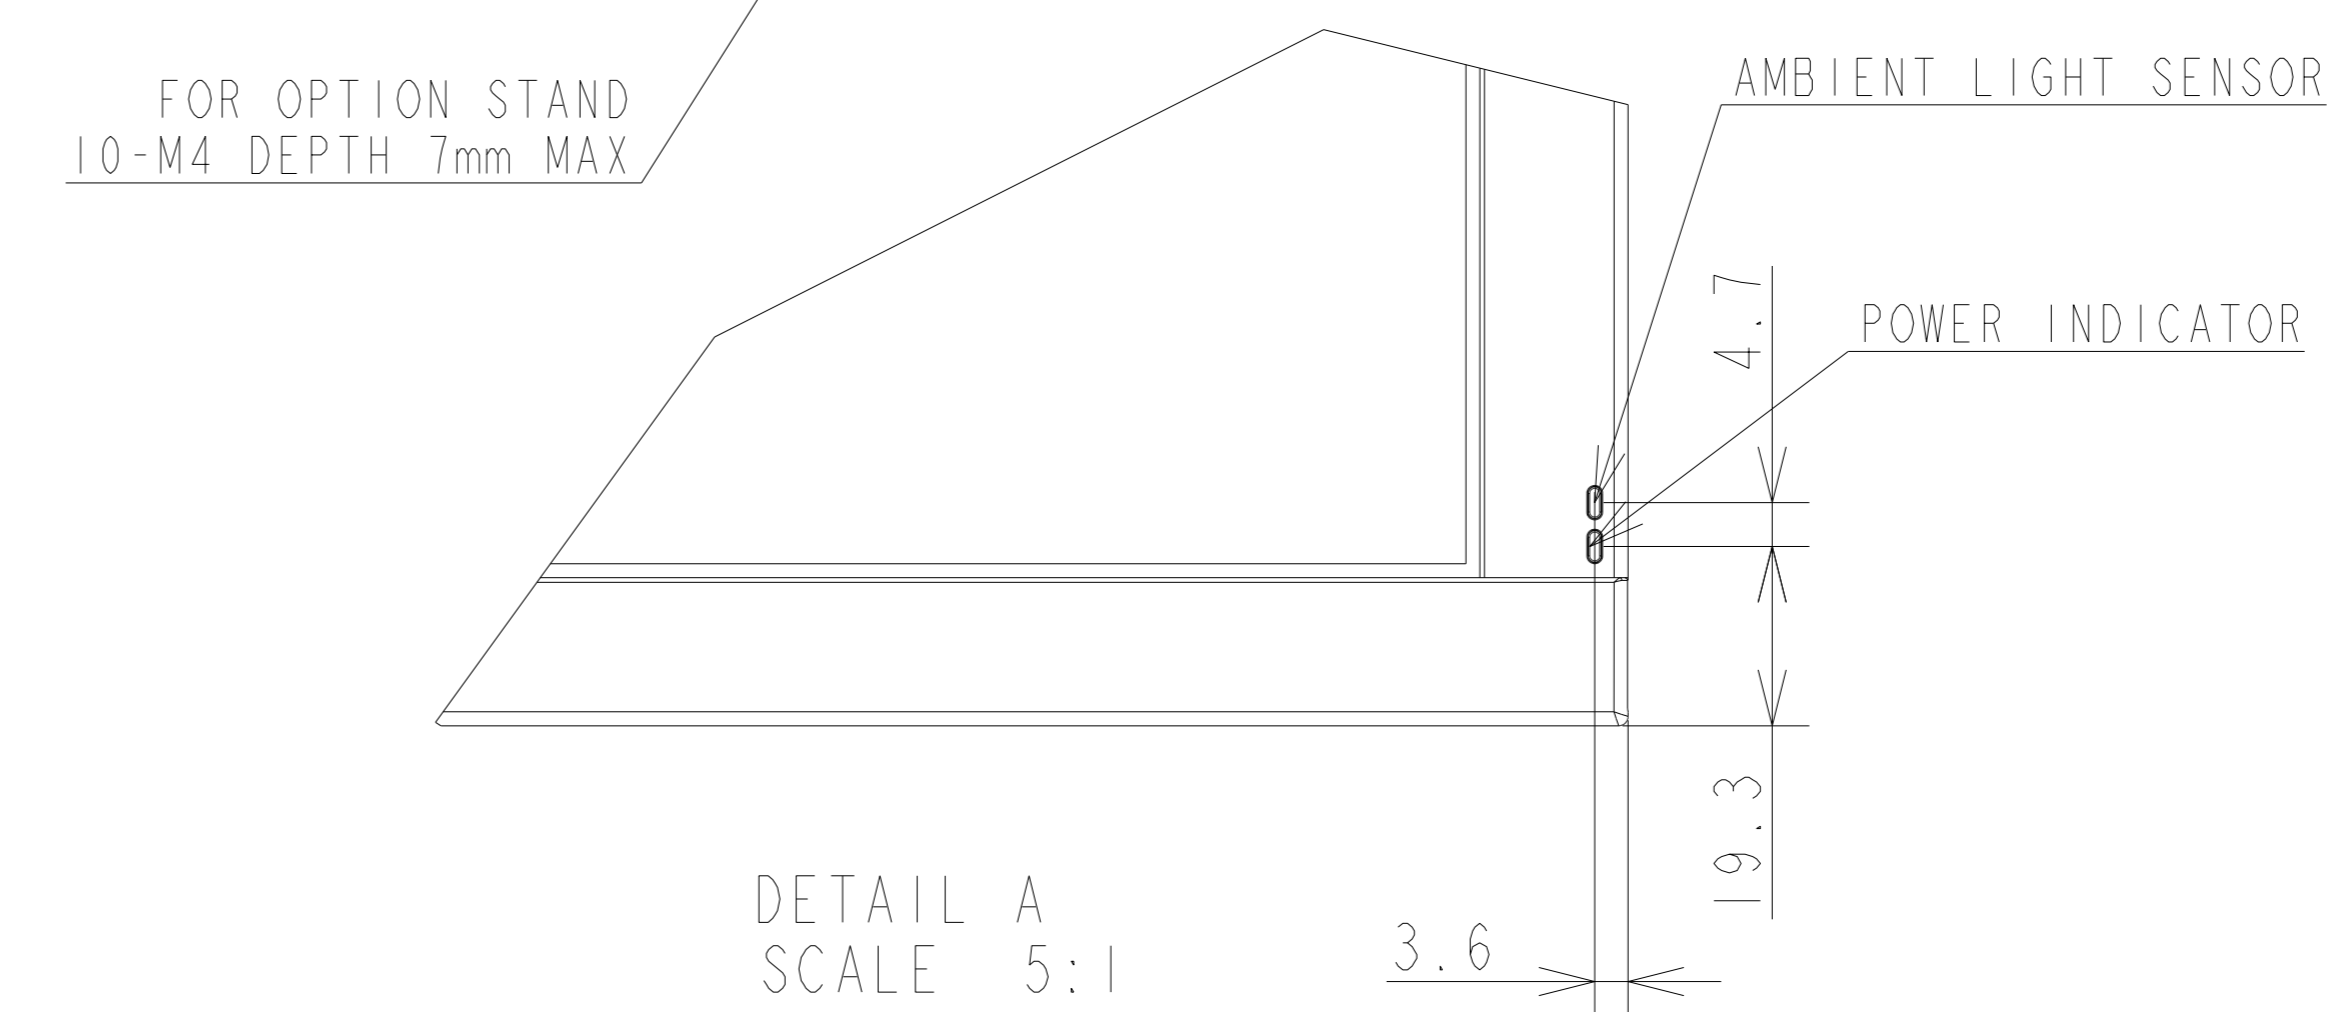

# PN-ME652 OUTLINE

UNIT	mm
MODEL	PN-ME652
Sharp NEC Display Solutions, Ltd	
2023/09/15	