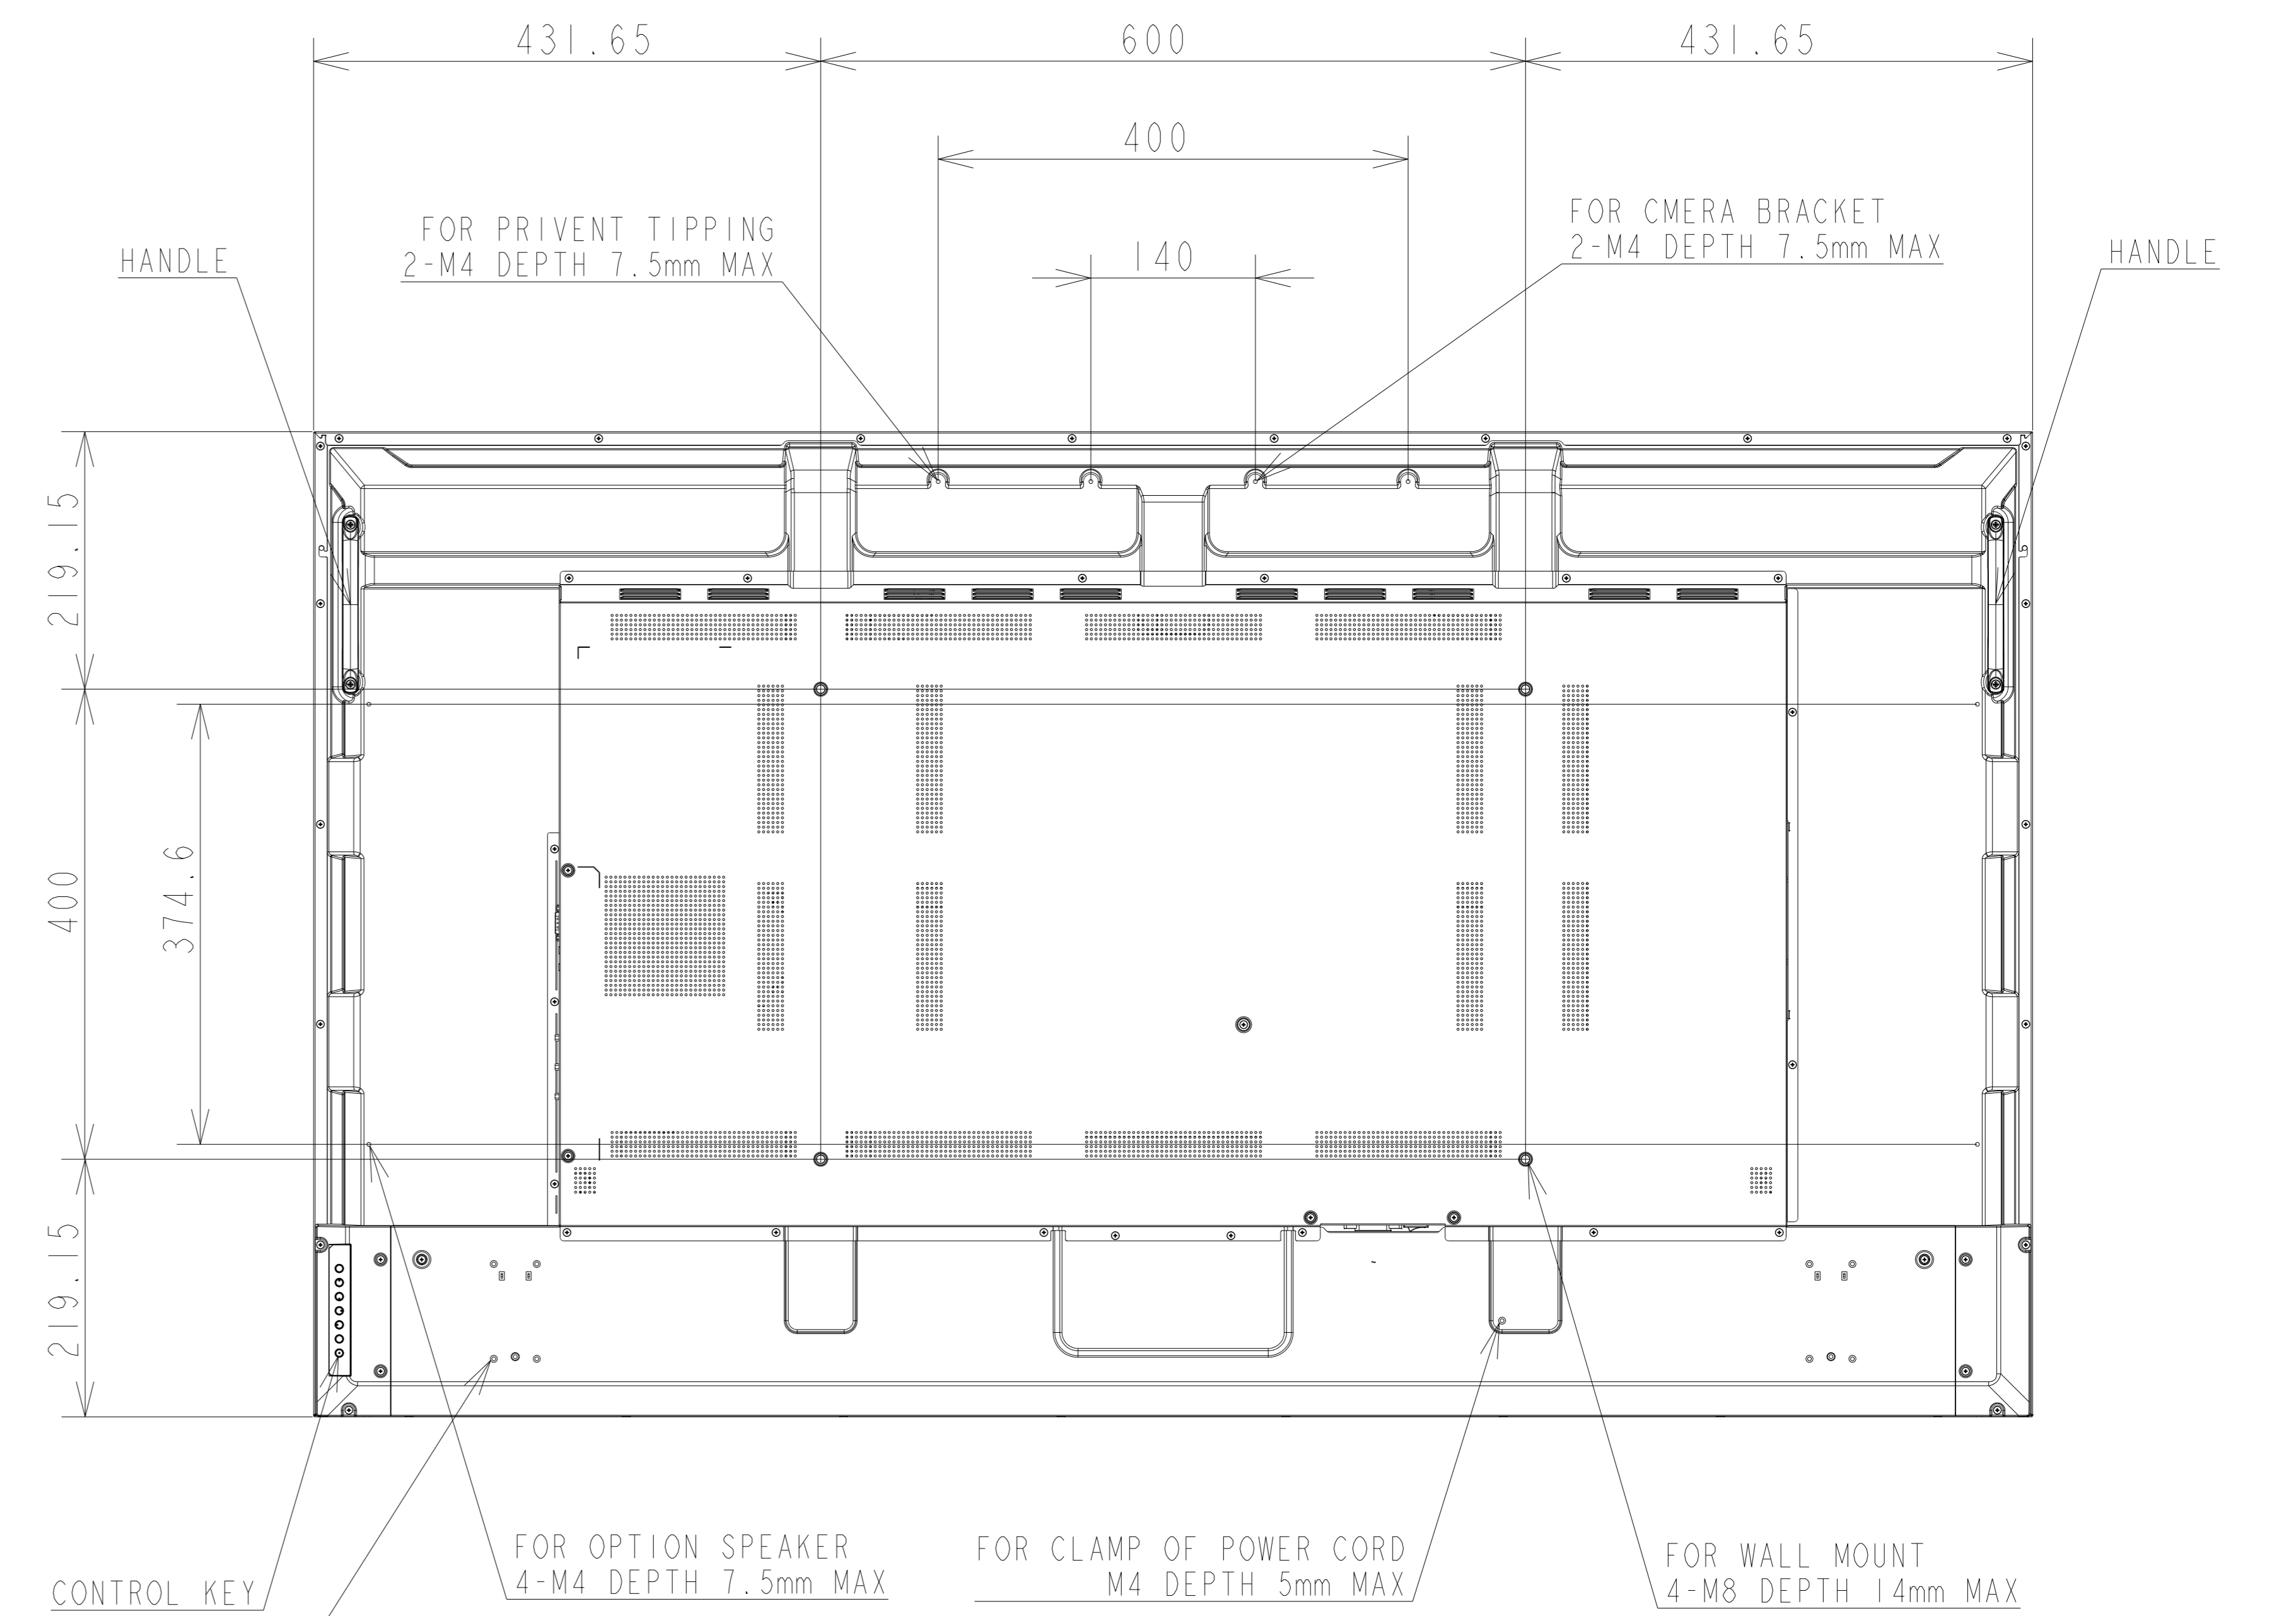

# PN-ME652 OUTLINE

UNIT	mm
MODEL	PN-ME652
Sharp NEC Display Solutions, Ltd	
2023/09/15	