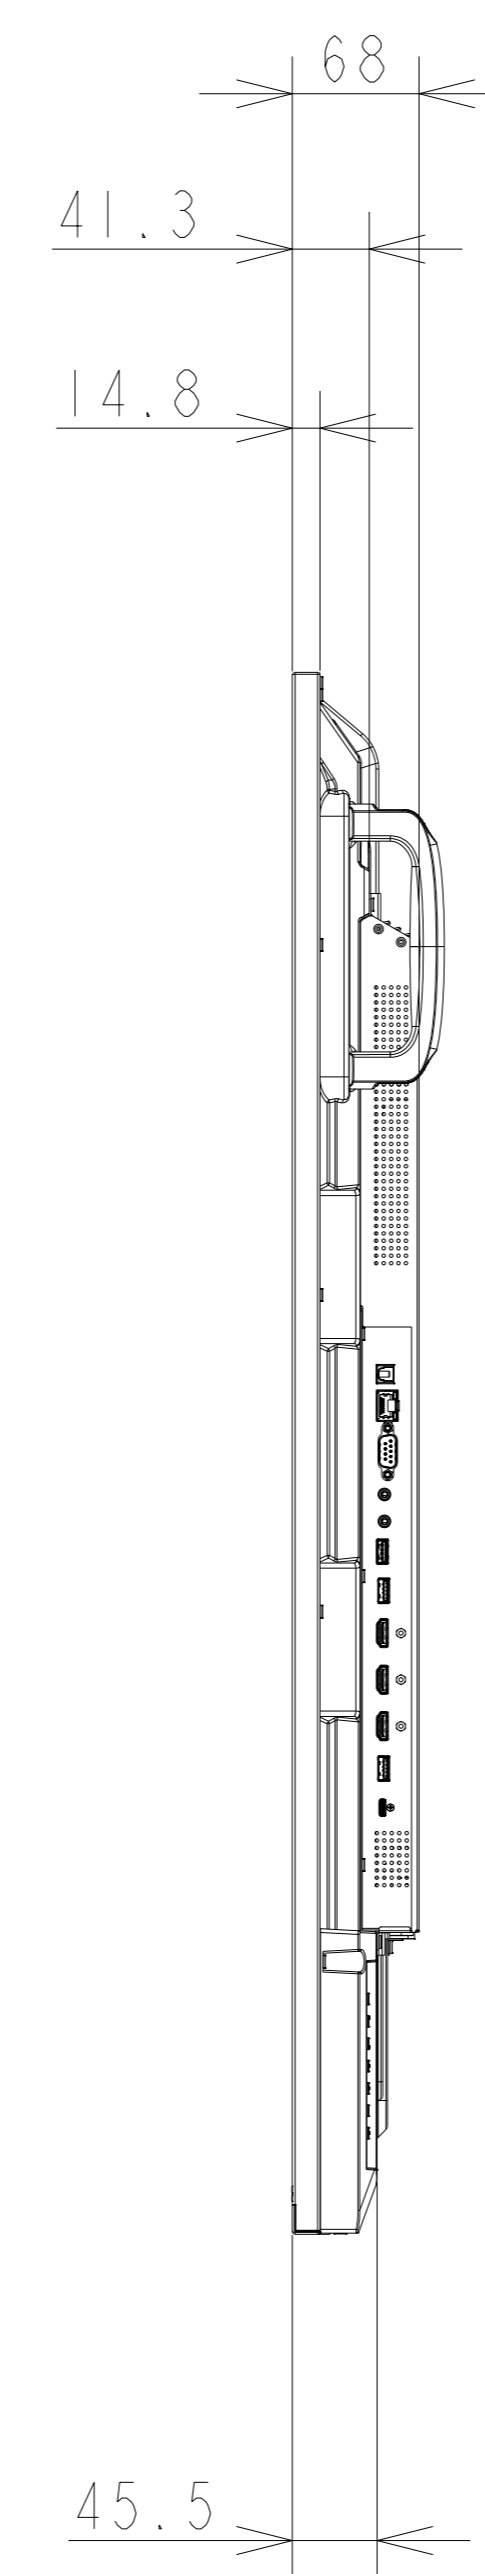

# PN-ME652 OUTLINE

UNIT	mm
MODEL	PN-ME652
Sharp NEC Display Solutions, Ltd	
2023/09/15	