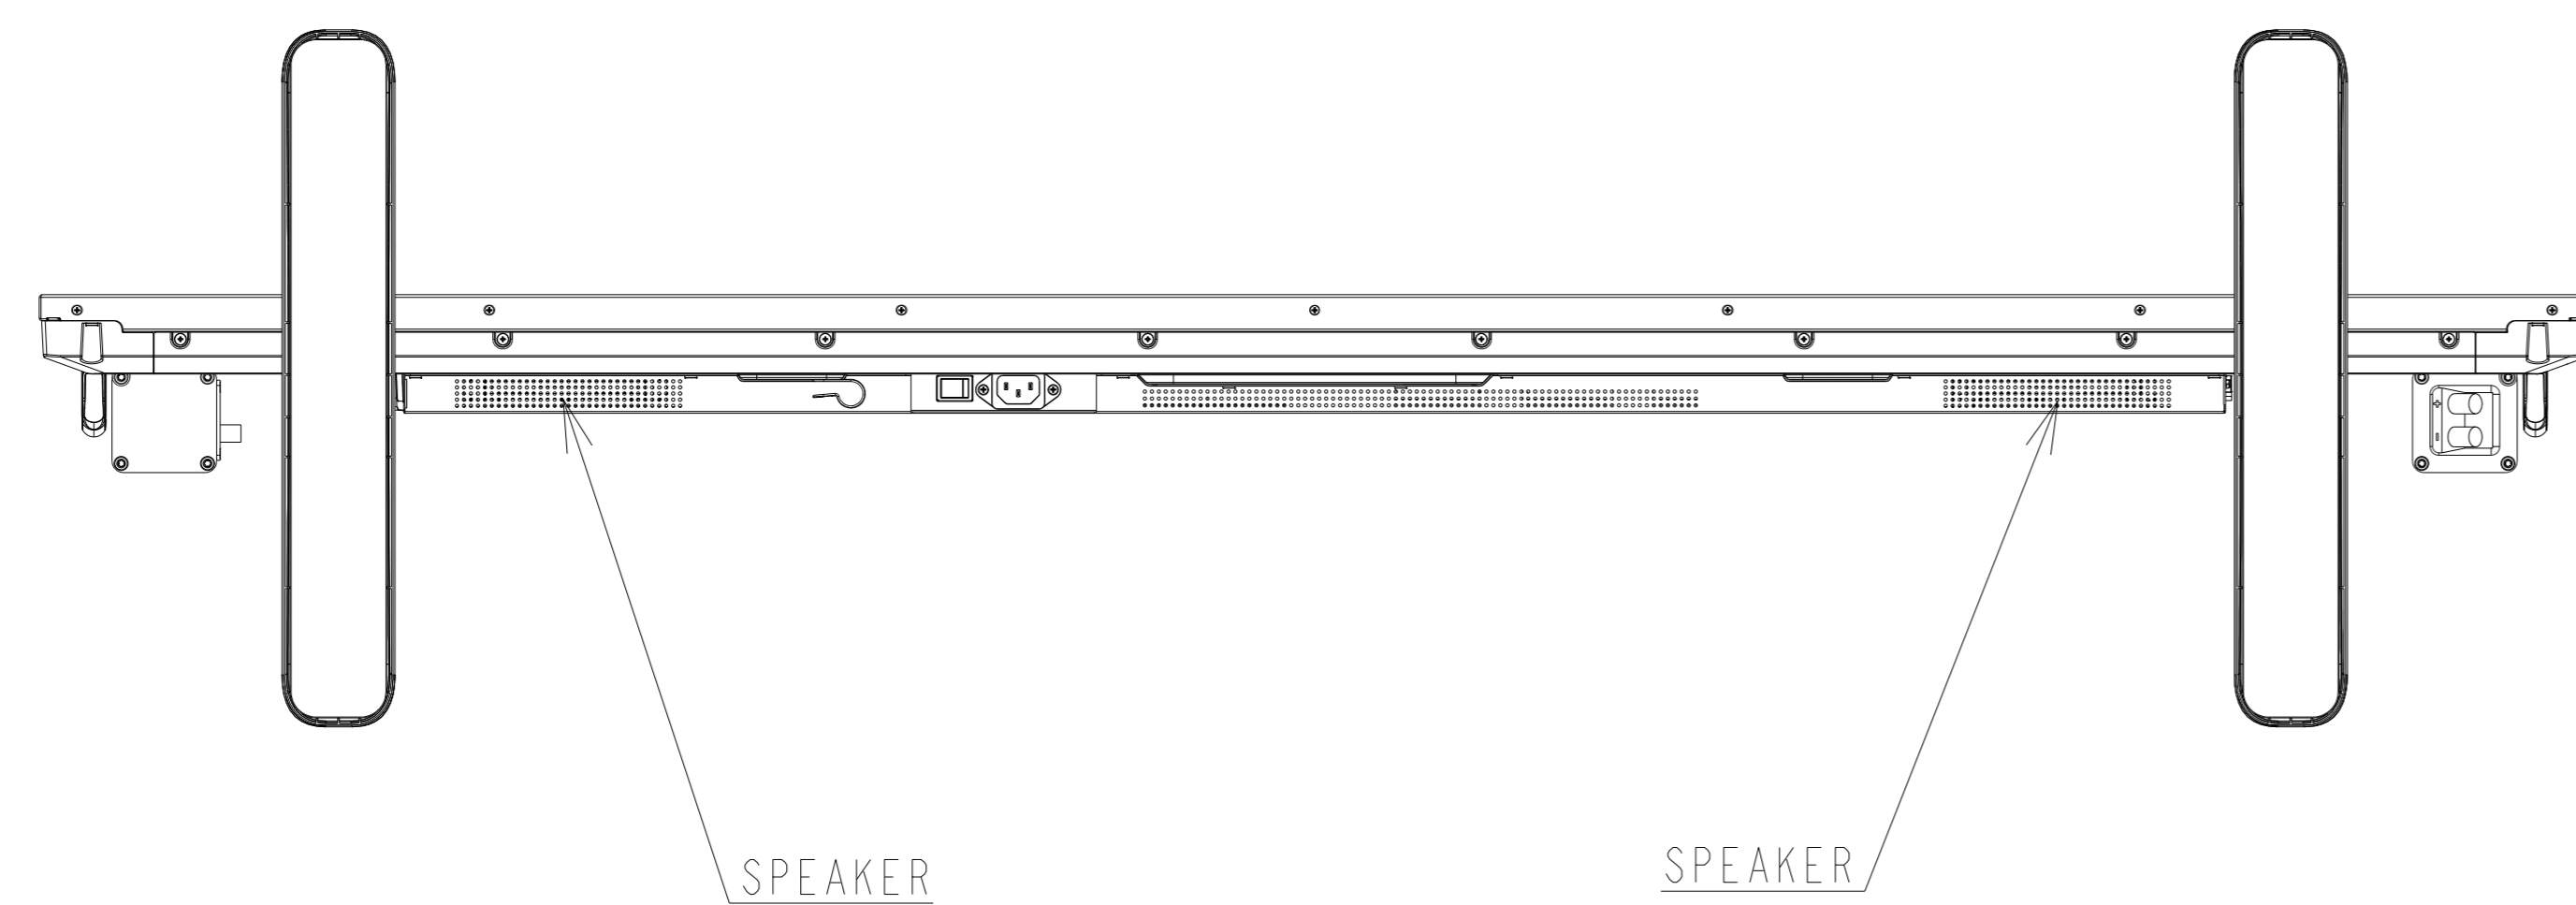

PN-ME652 WITH ST-65M OUTLINE

UNIT	mm
MODEL	PN-ME652 with ST-65M
Sharp NEC Display Solutions, Ltd	
2023/10/16	

DETAIL A
SCALE 5:1