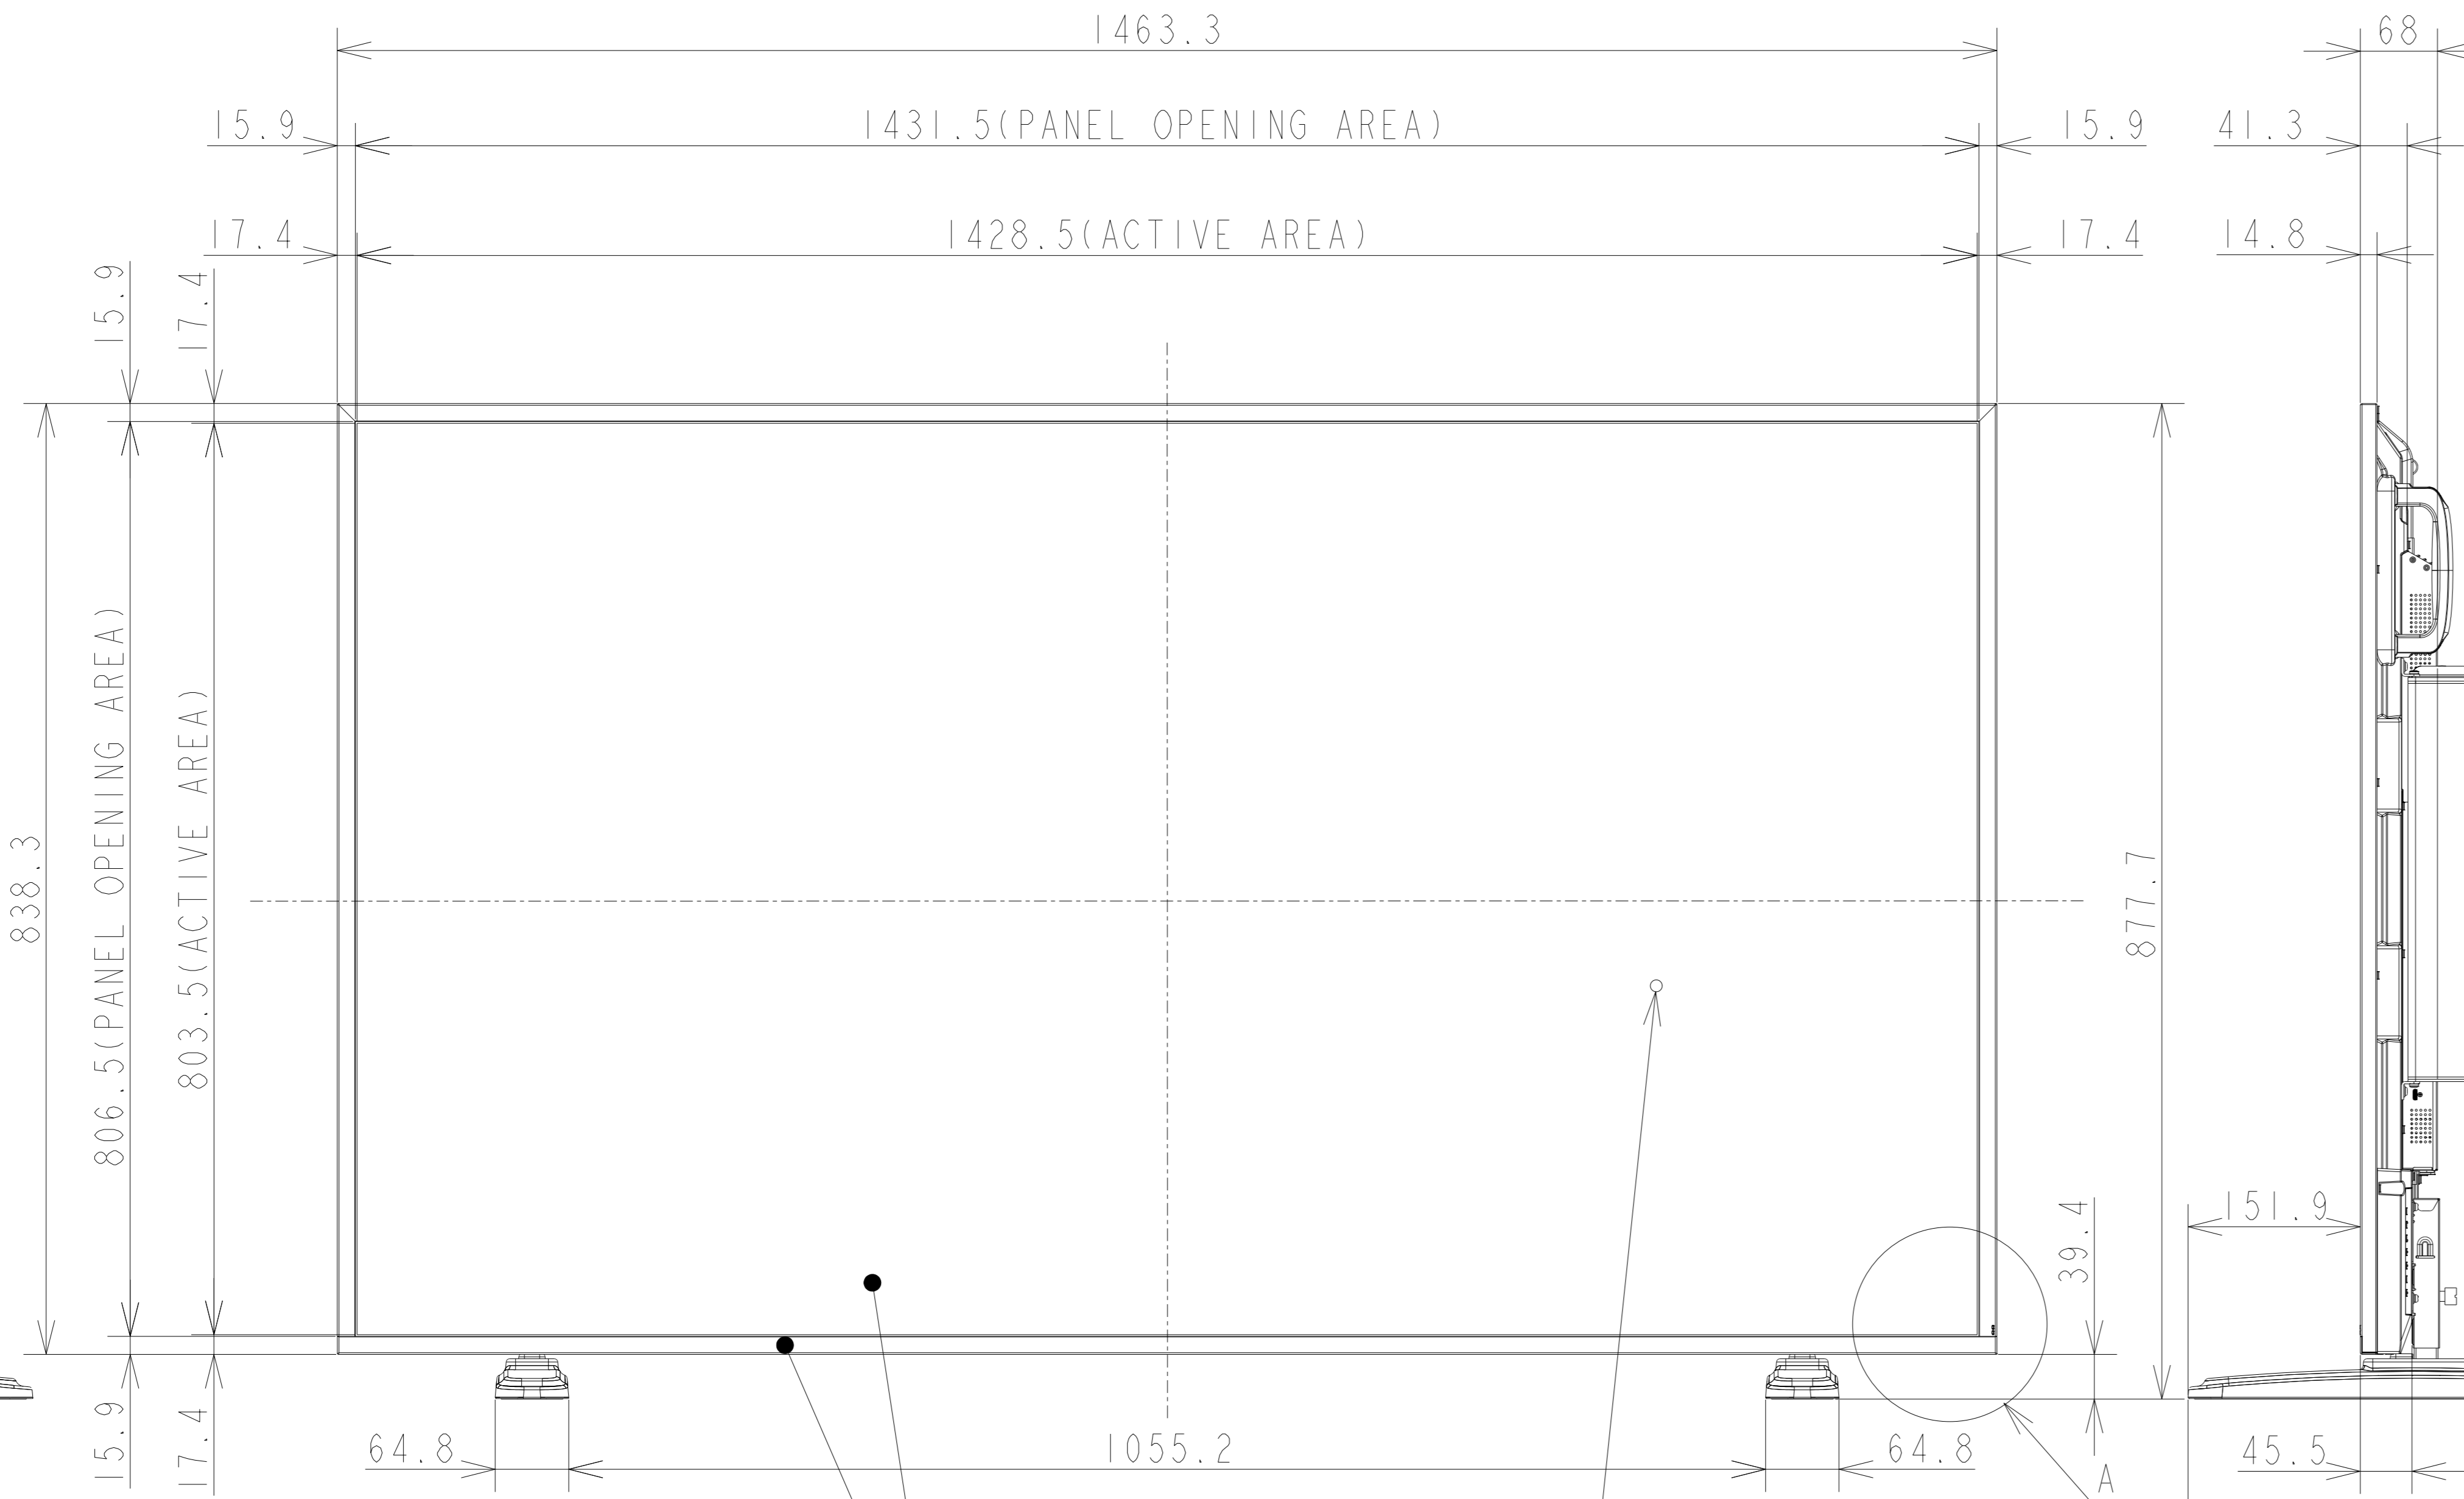

PN-ME652 WITH ST-65M OUTLINE

UNIT	mm
MODEL	PN-ME652 with ST-65M
Sharp NEC Display Solutions, Ltd	
2023/10/16	

DETAIL A
SCALE 5:1