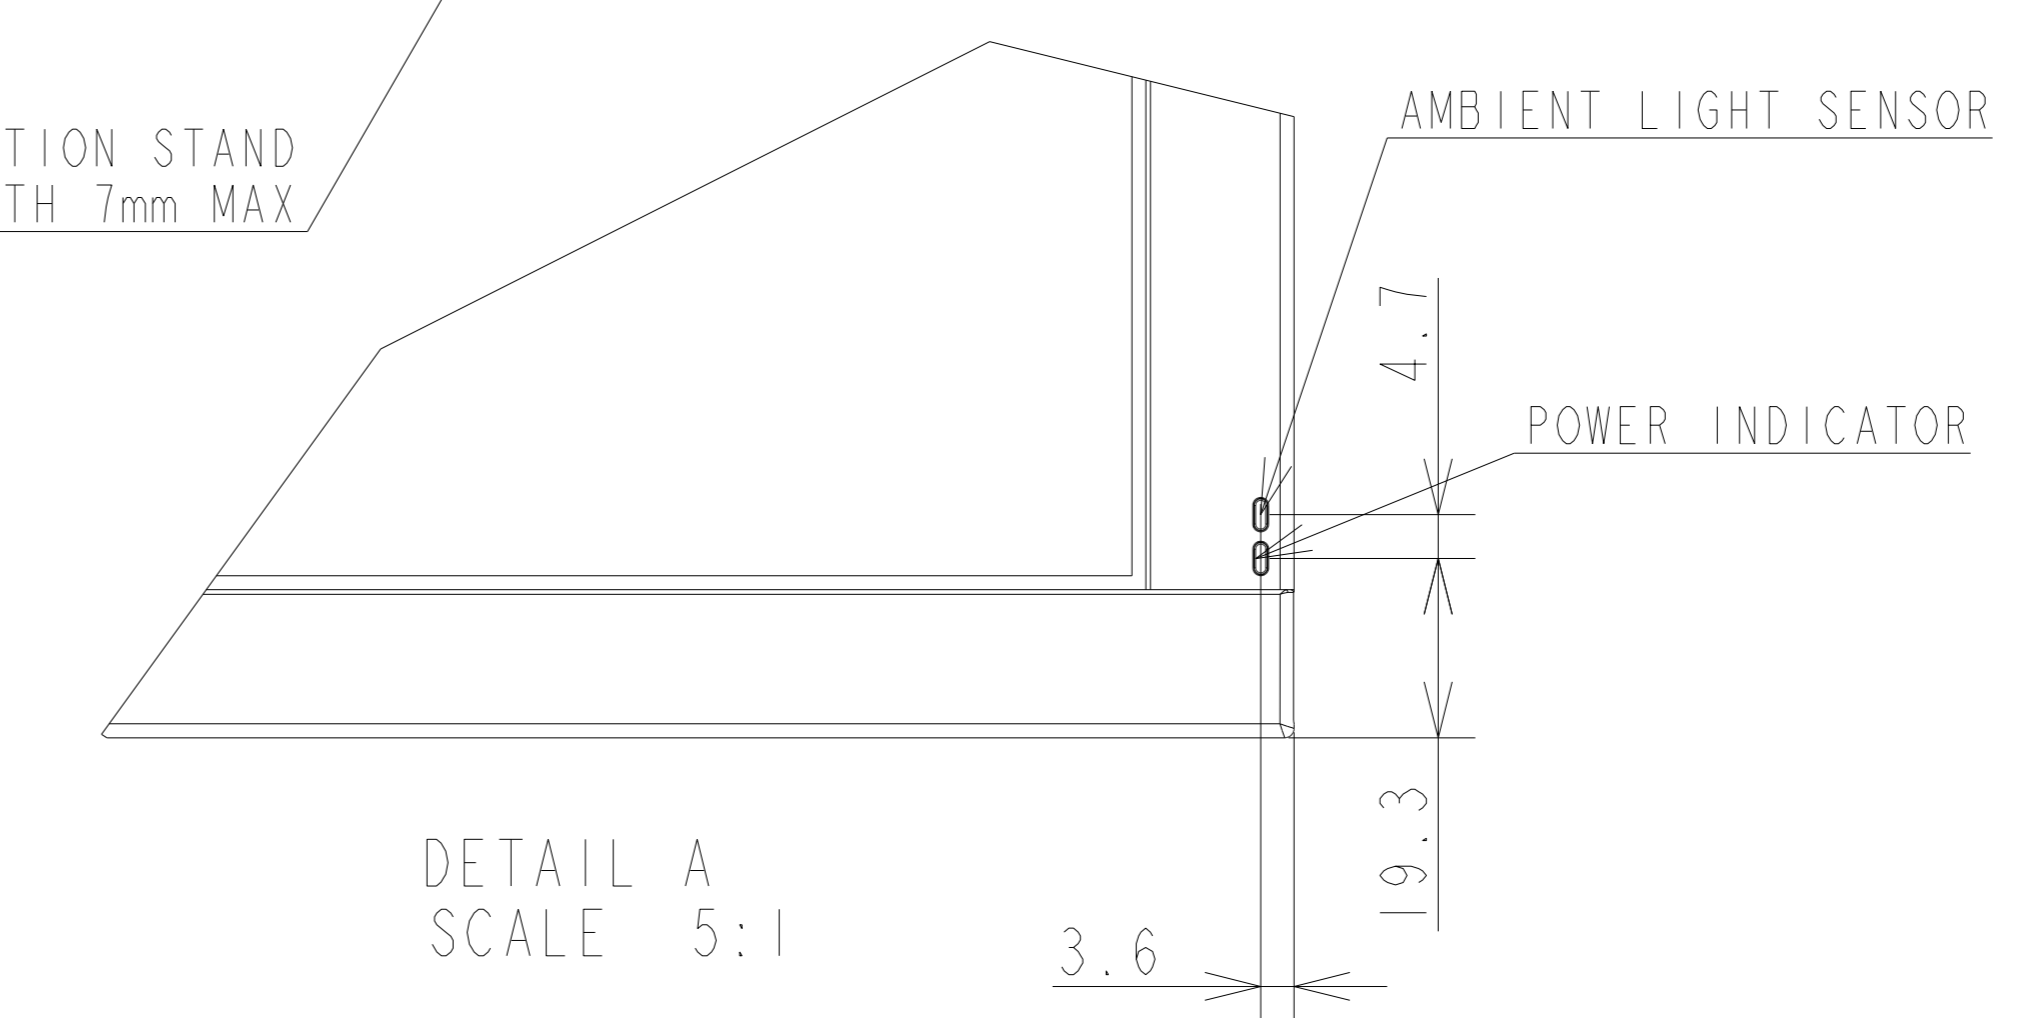

PN-ME652 WITH ST-65M OUTLINE

UNIT	mm
MODEL	PN-ME652 with ST-65M
Sharp NEC Display Solutions, Ltd	
2023/10/16	

DETAIL A
SCALE 5:1