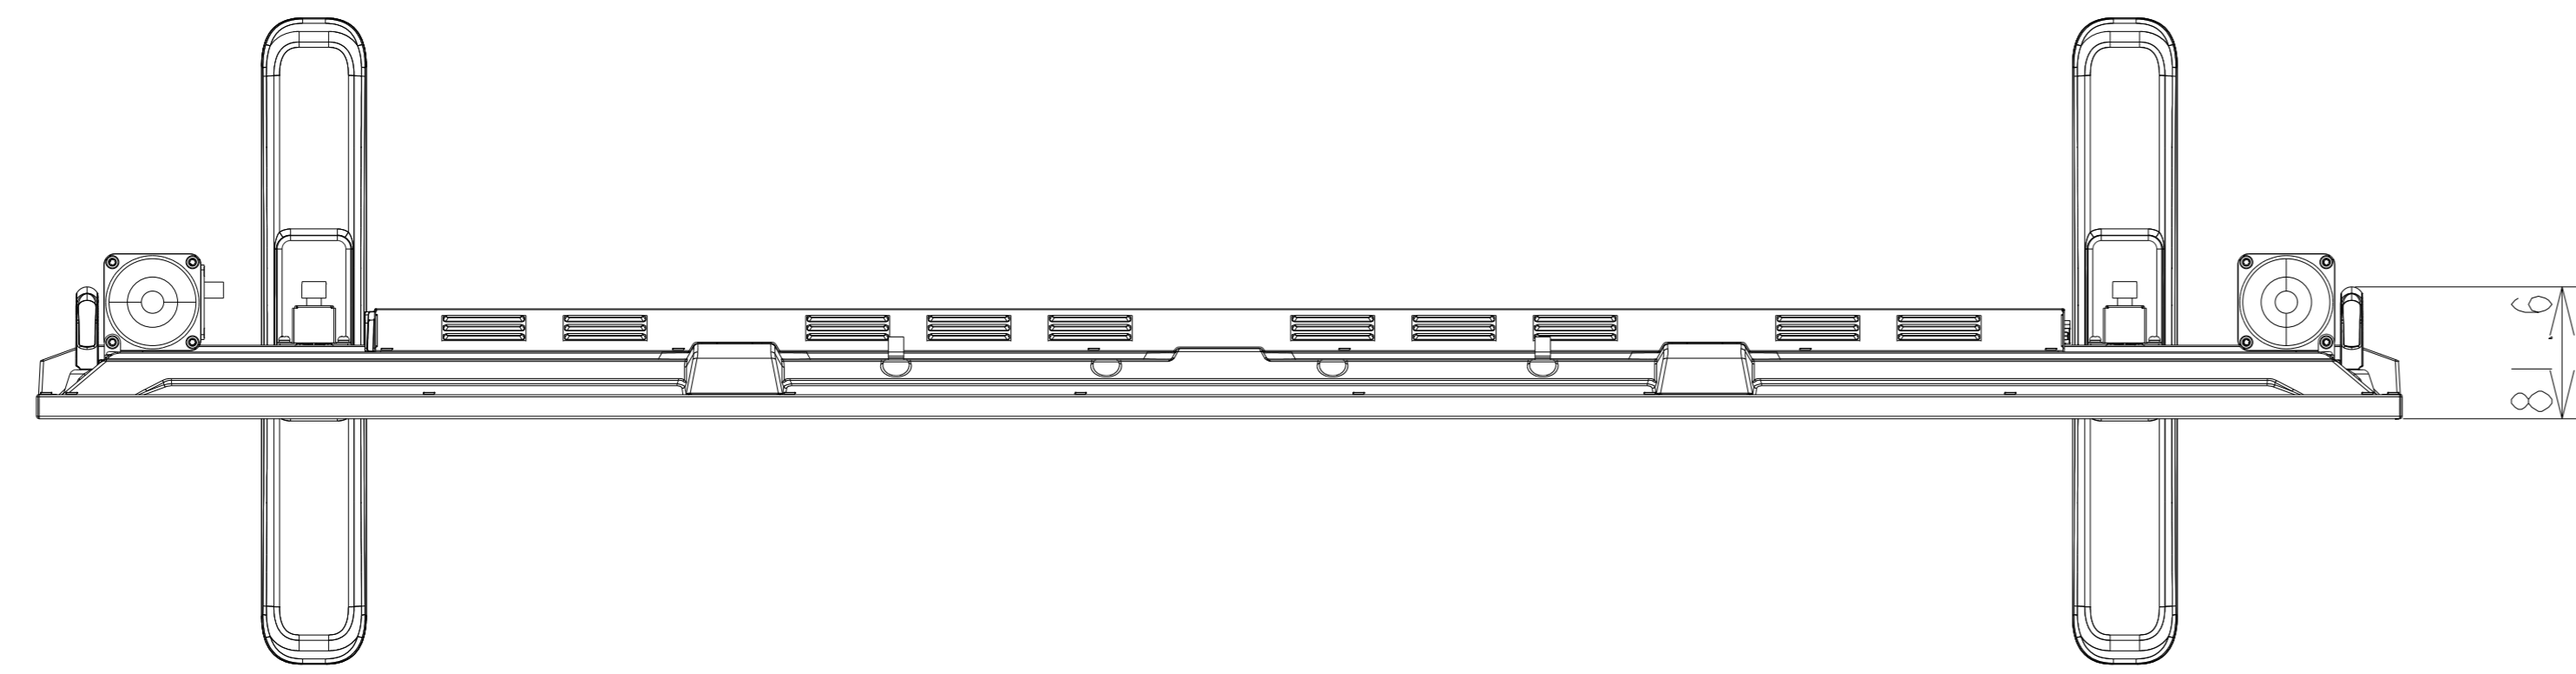

PN-ME652 WITH ST-65M OUTLINE

UNIT	mm
MODEL	PN-ME652 with ST-65M
Sharp NEC Display Solutions, Ltd	
2023/10/16	

DETAIL A
SCALE 5:1