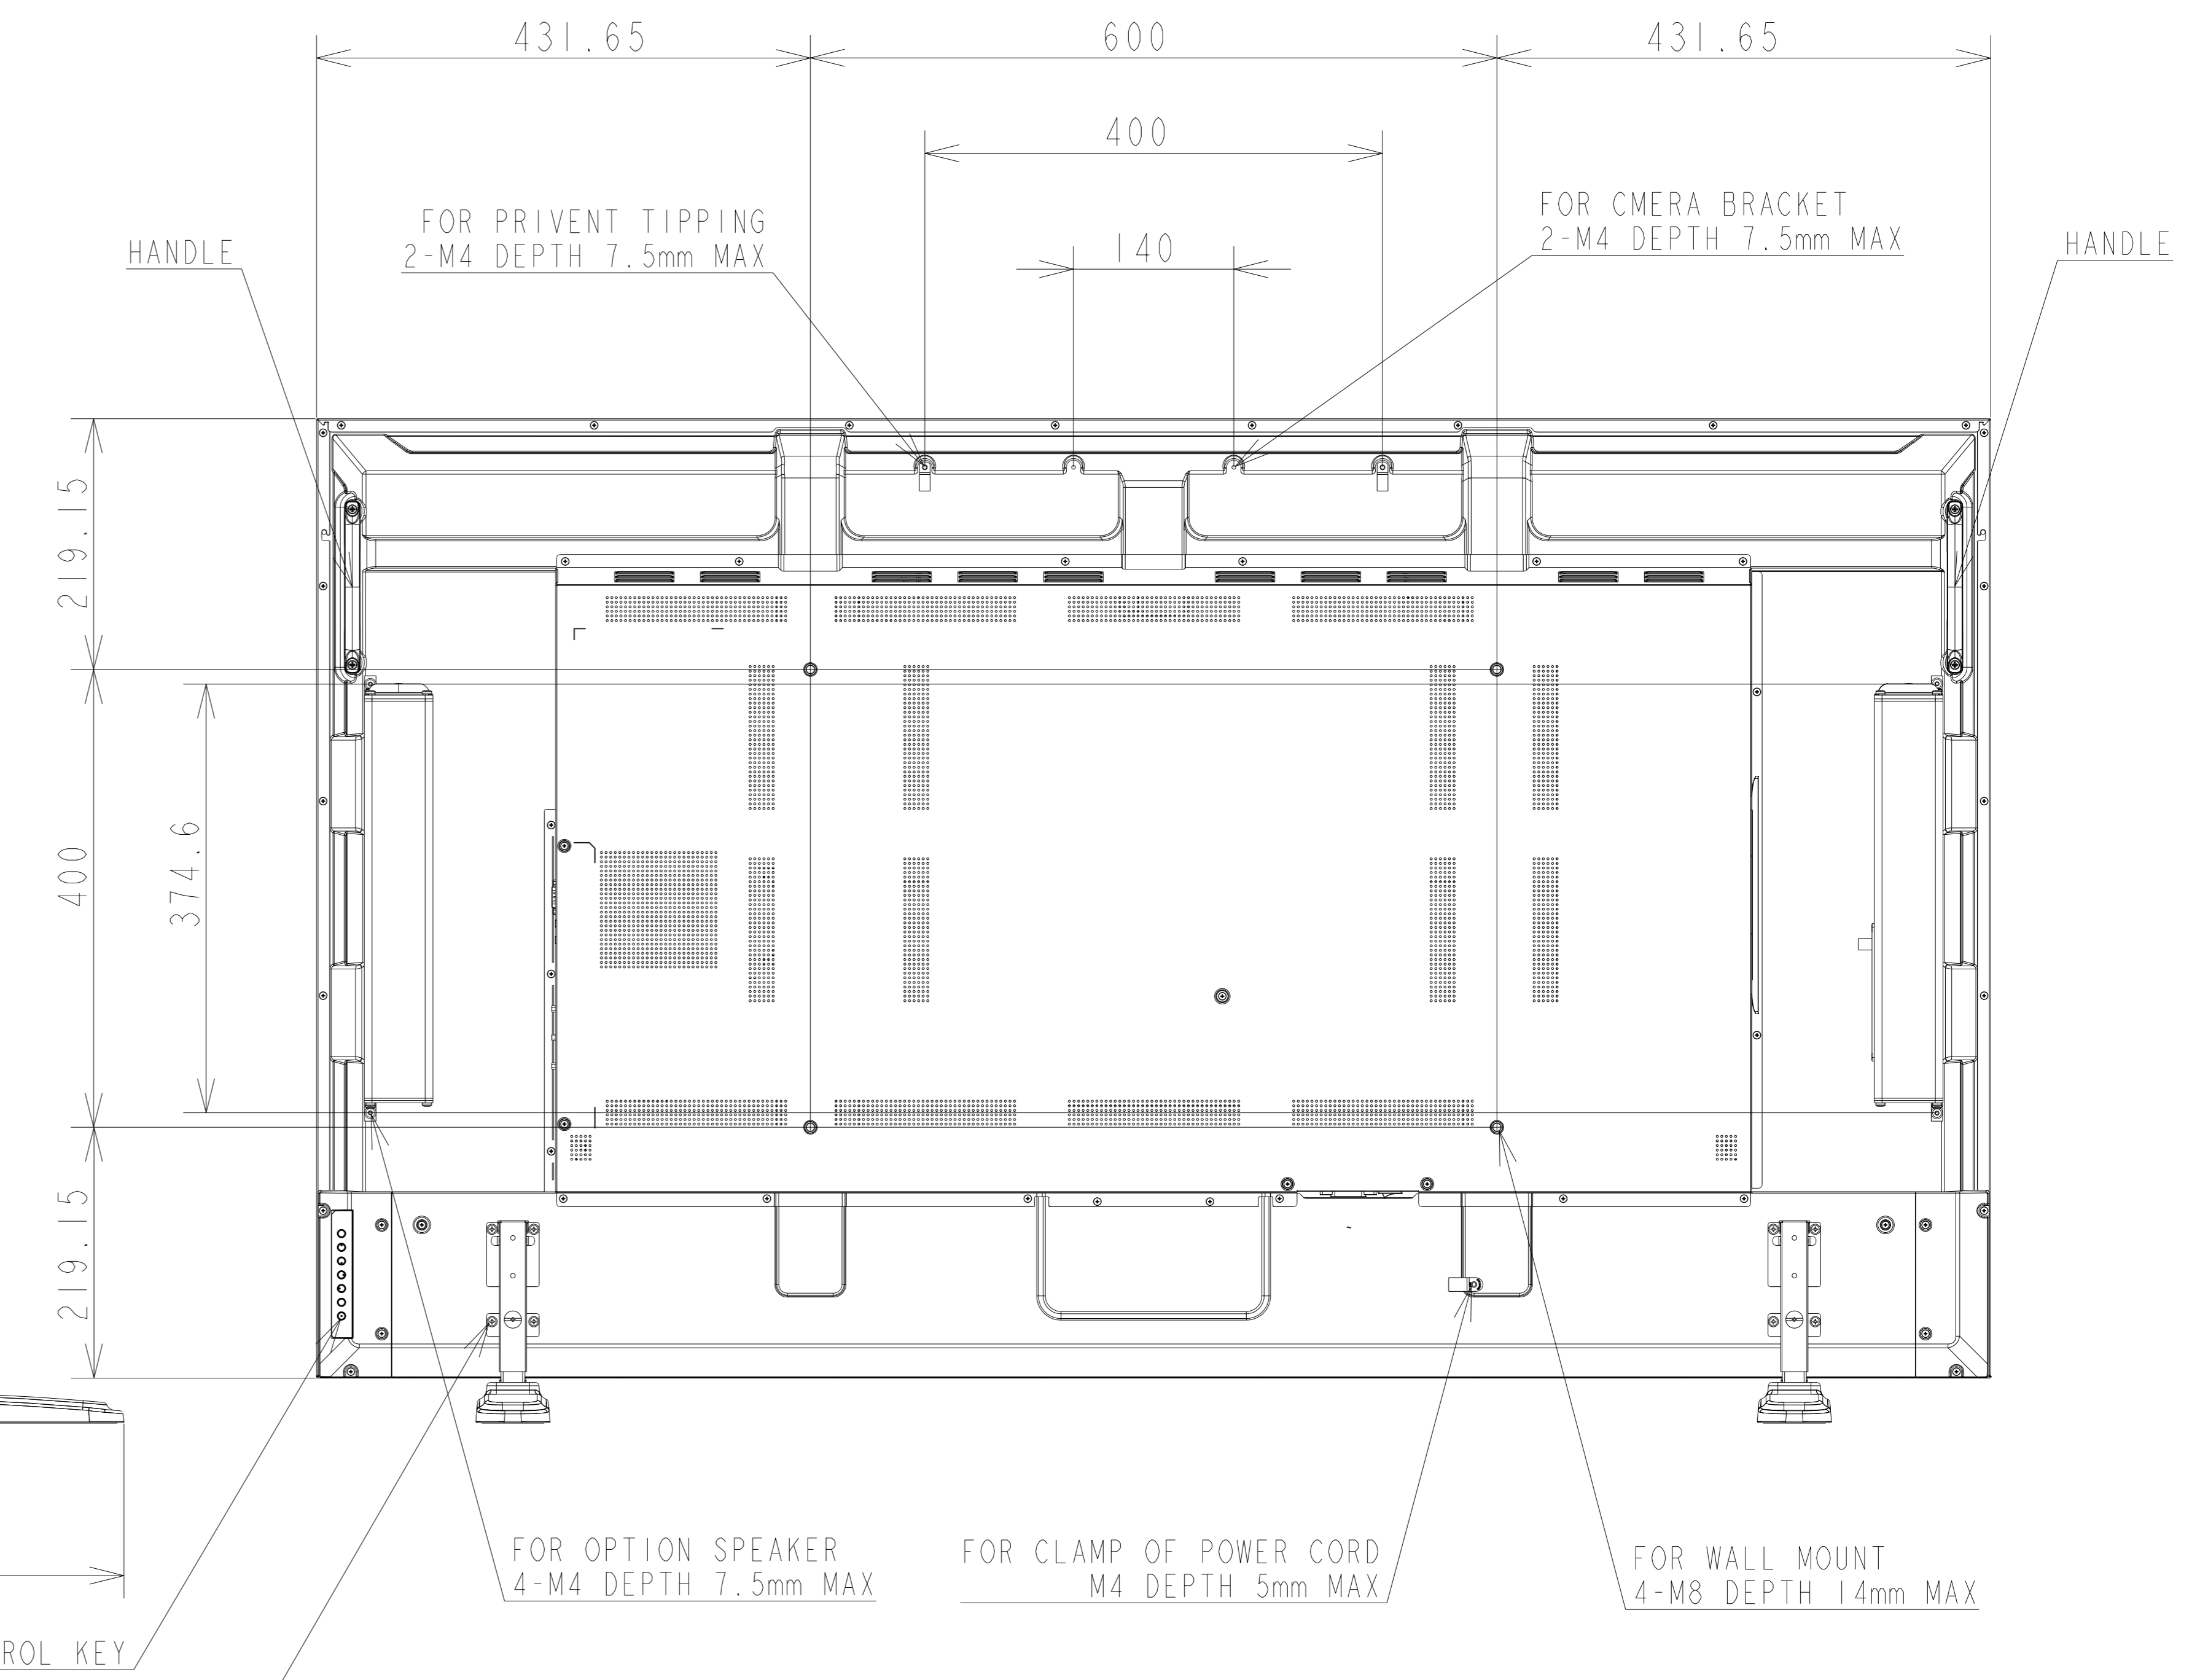

PN-ME652 WITH ST-65M OUTLINE

UNIT	mm
MODEL	PN-ME652 with ST-65M
Sharp NEC Display Solutions, Ltd	
2023/10/16	

DETAIL A
SCALE 5:1