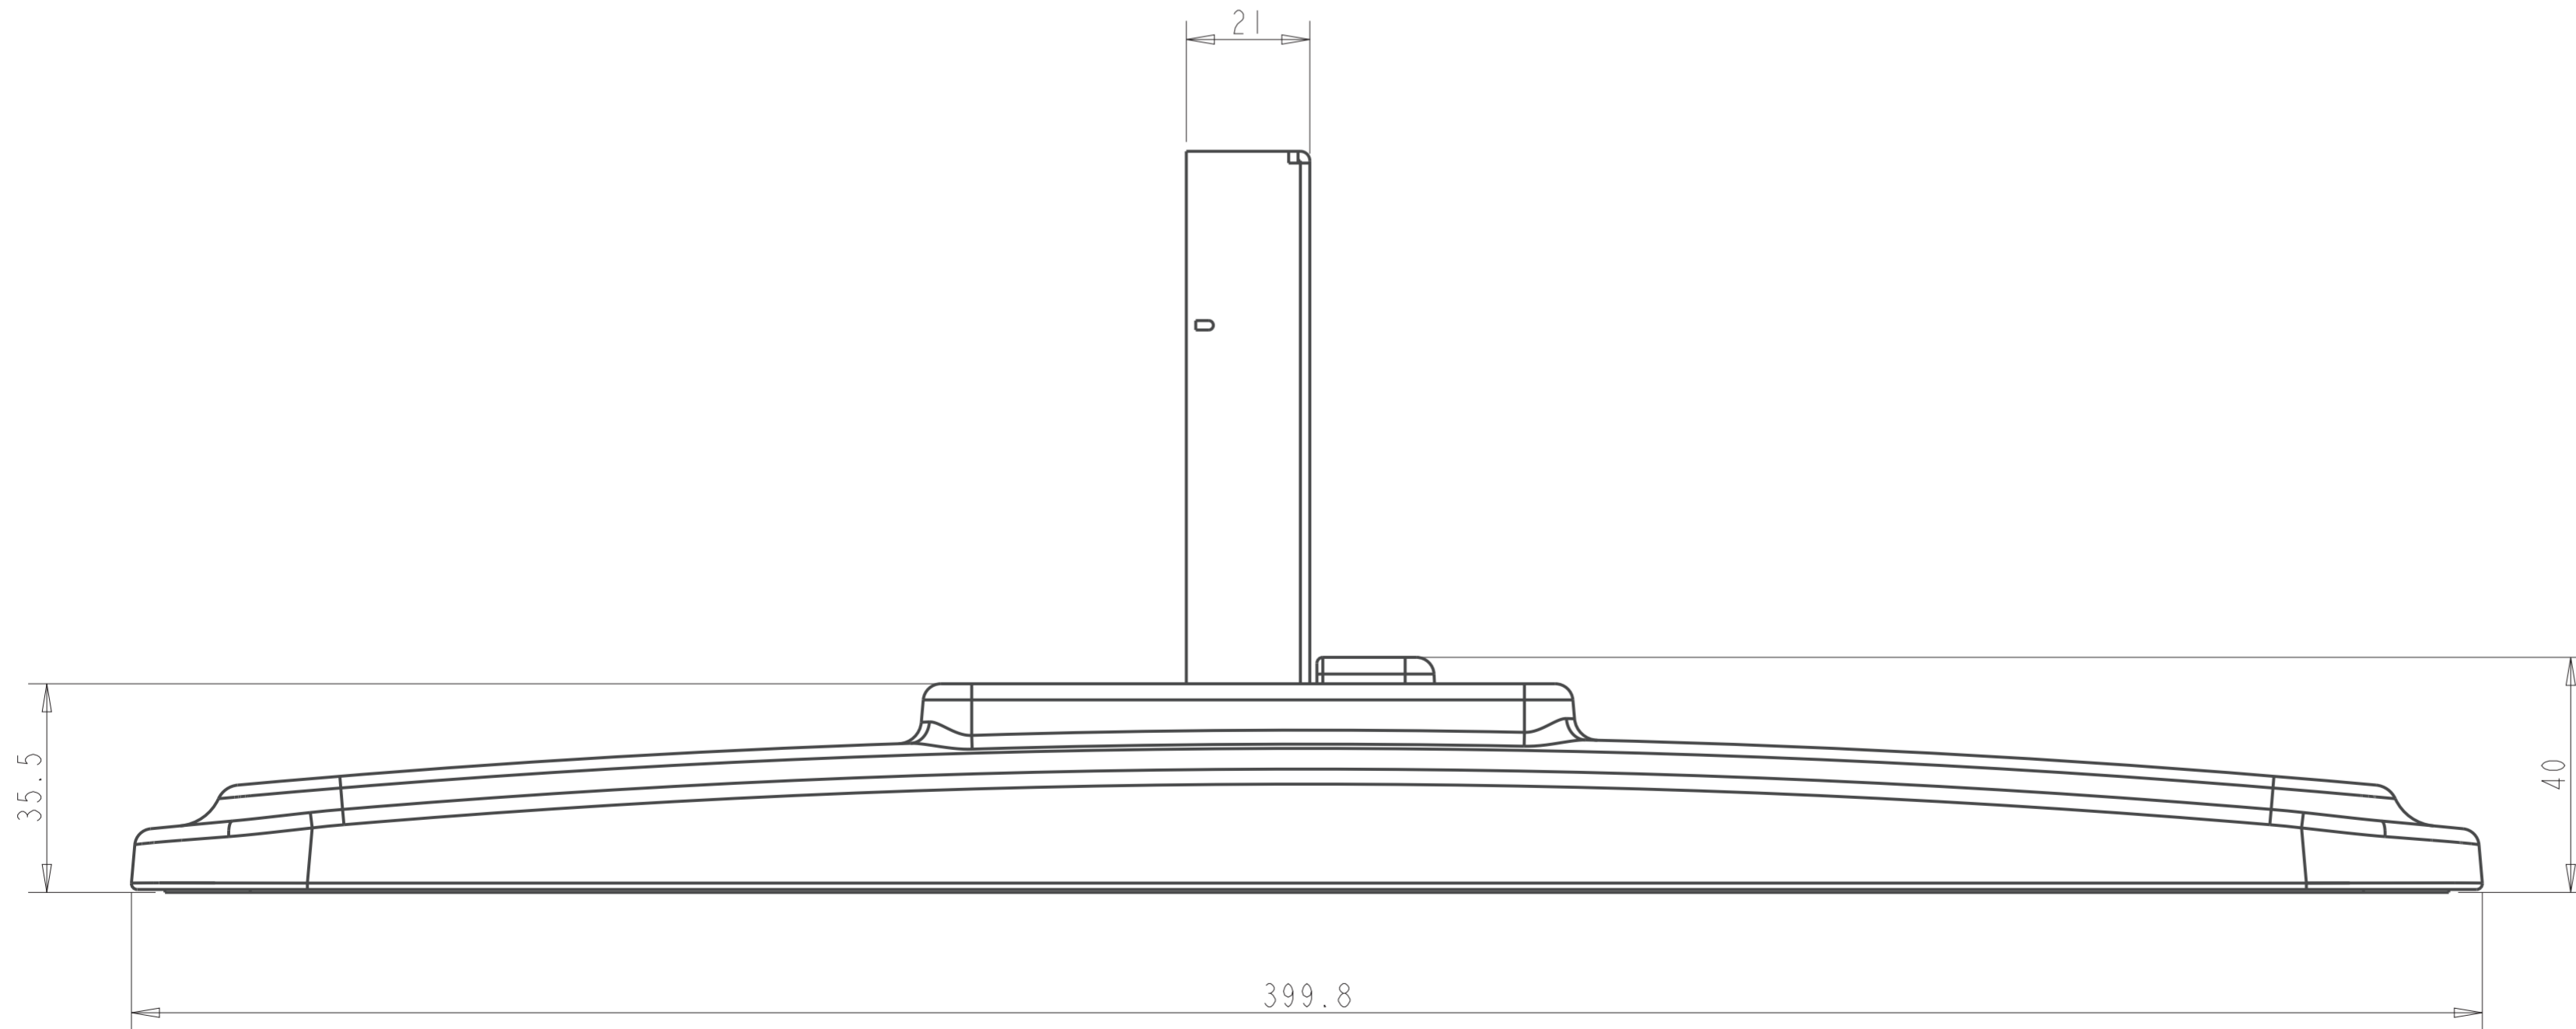

ST-65M OUTLINE

UNIT	mm
SCALE	1/1
MODEL	ST-65M
Sharp NEC Display Solutions 2021/02/03	