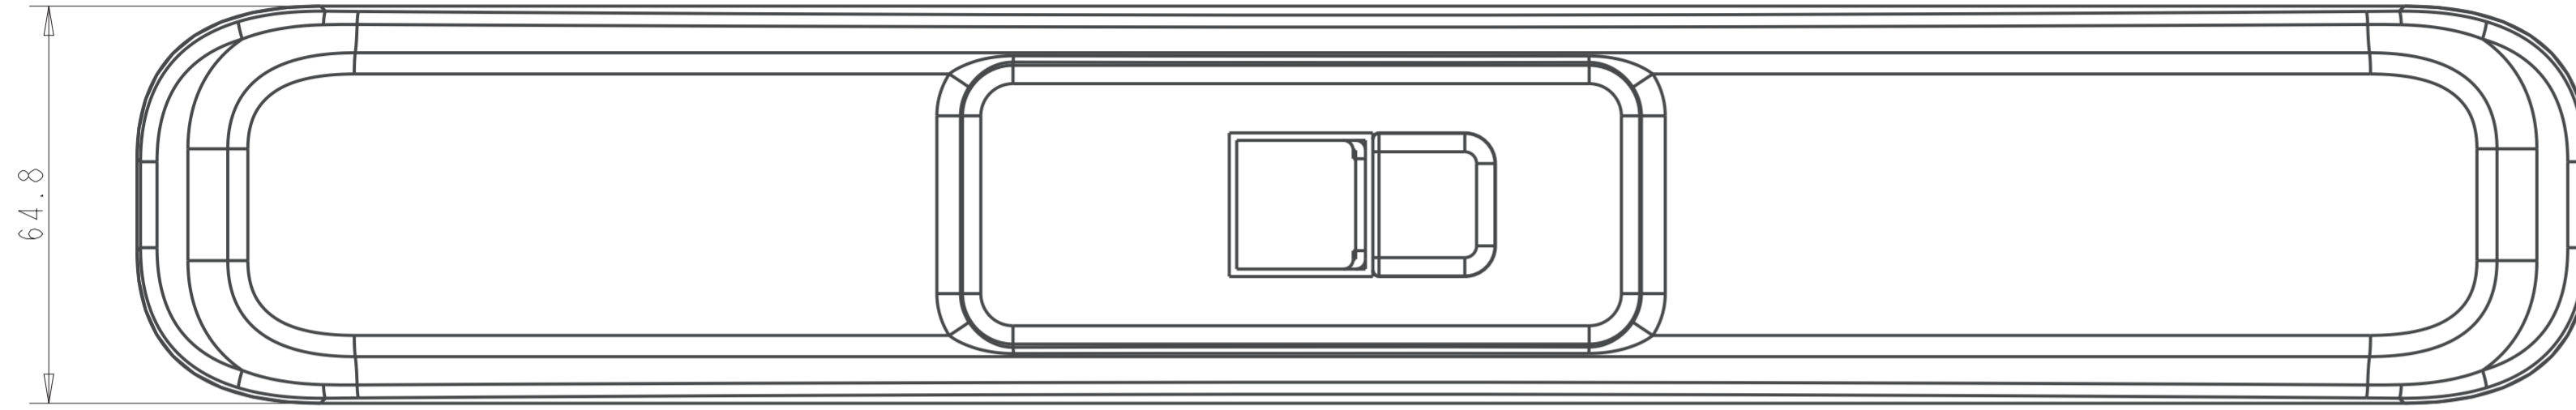

ST-65M OUTLINE

UNIT	mm
SCALE	1/1
MODEL	ST-65M
Sharp NEC Display Solutions 2021/02/03	