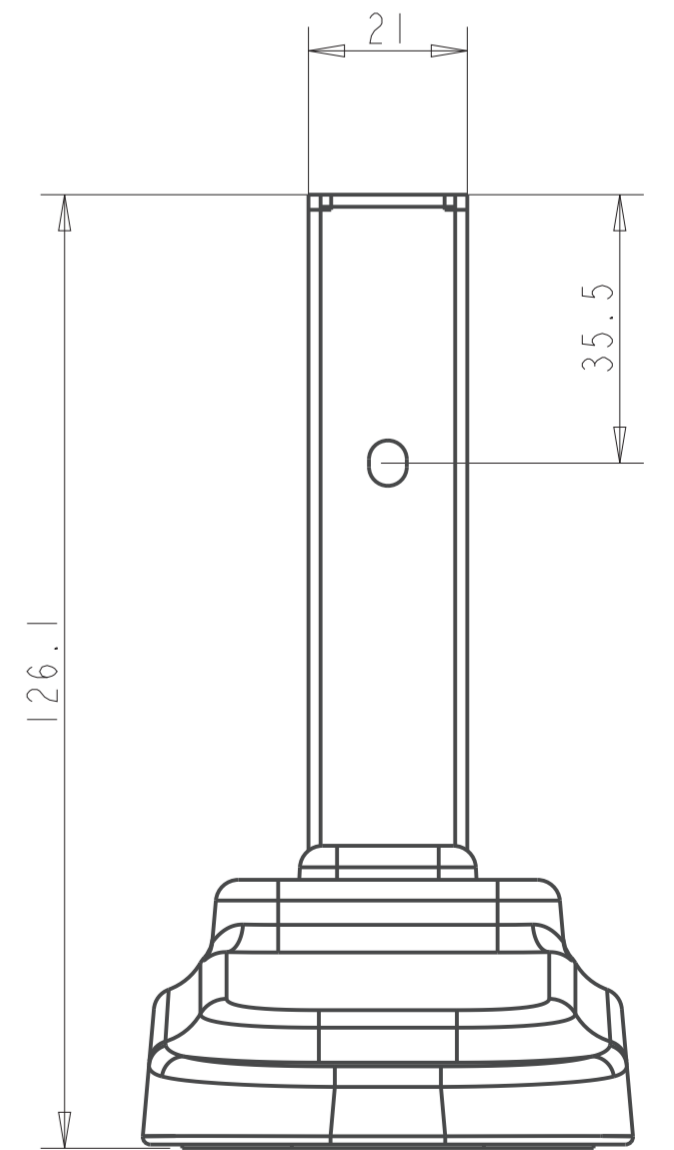

ST-65M OUTLINE

UNIT	mm
SCALE	1/1
MODEL	ST-65M
Sharp NEC Display Solutions 2021/02/03	