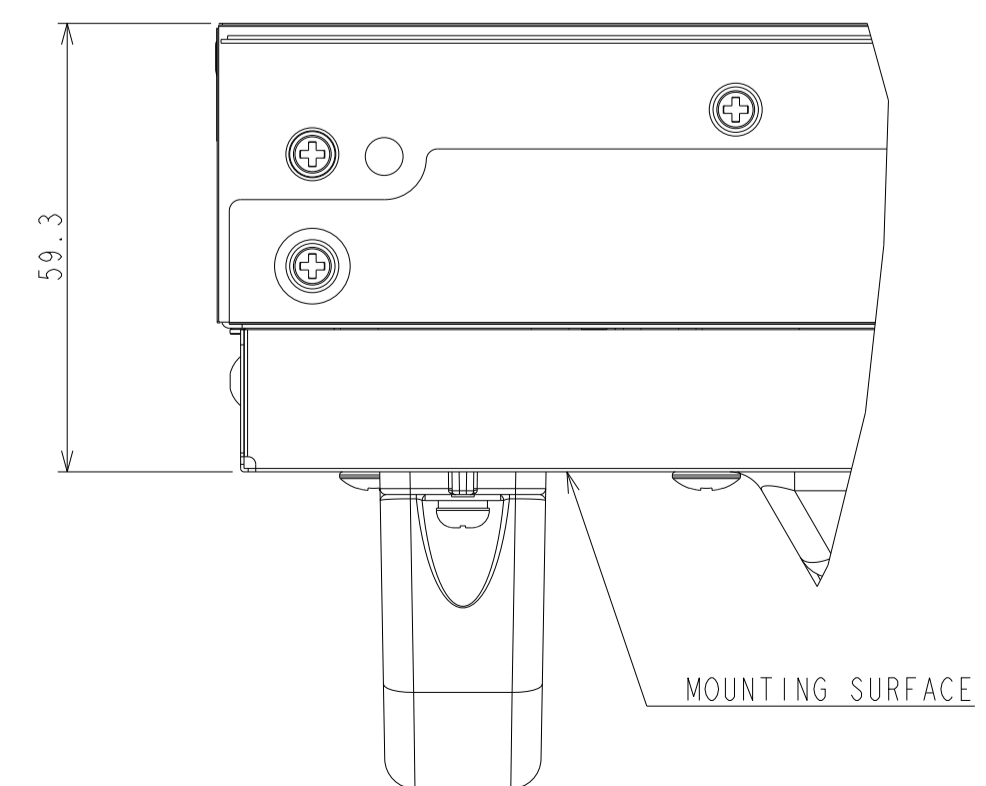

UN462A_OUTLINE

The center of gravity: It is within 10mm from active center.

SECTION A-A(TOP)
SCALE (1/1)

SECTION A-A(BOTTOM)
SCALE (1/1)

SECTION B-B
SCALE (1/1)

DETAIL C
SCALE (1/1)

DETAIL D
SCALE (1/1)

UNIT	mm
SCALE	1/5
MODEL	UN462A
NEC Display Solutions 2019/10/18	