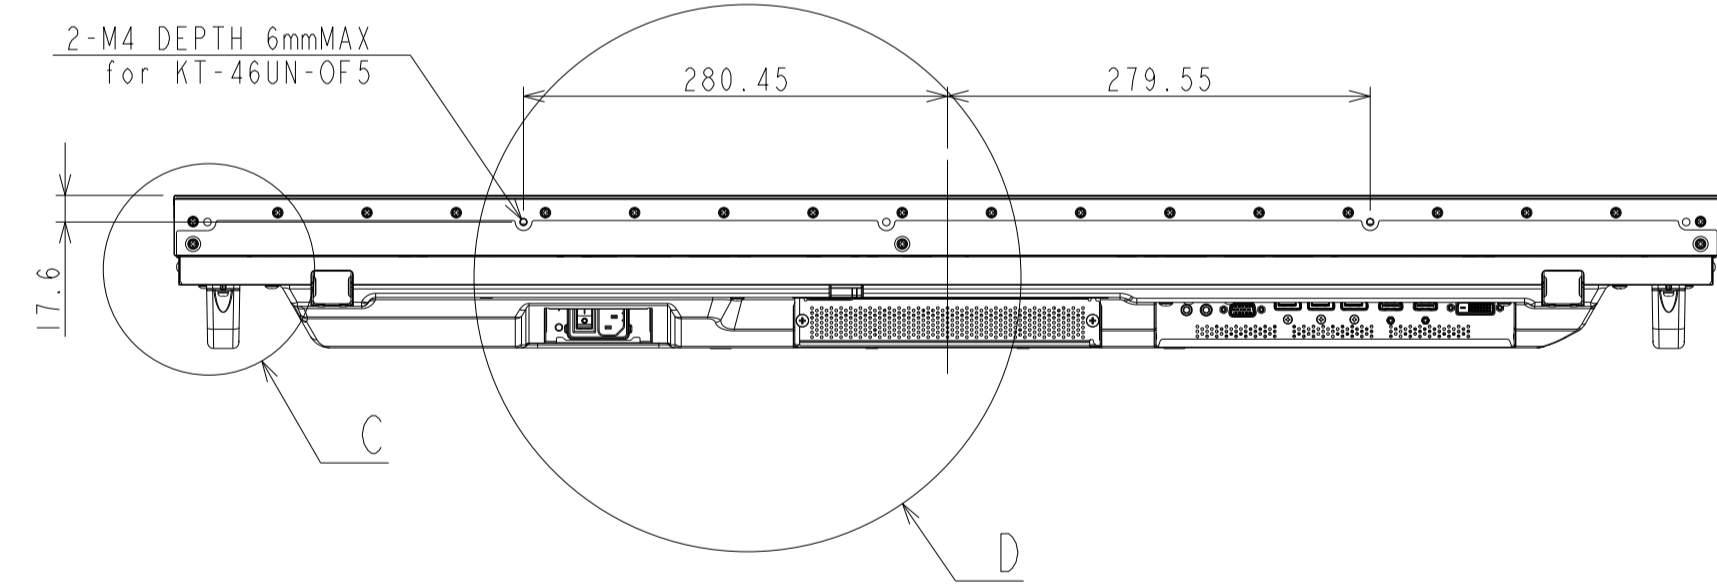

UN462A_OUTLINE

The center of gravity: It is within 10mm from active center.

SECTION A-A(TOP)
SCALE (1/1)

SECTION A-A(BOTTOM)
SCALE (1/1)

SECTION B-B
SCALE (1/1)

DETAIL C
SCALE (1/1)

DETAIL D
SCALE (1/1)

UNIT	mm
SCALE	1/5
MODEL	UN462A
NEC Display Solutions 2019/10/18	