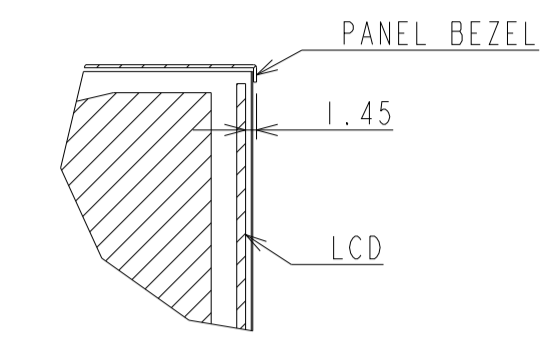

UN462A_OUTLINE

The center of gravity: It is within 10mm from active center.

SECTION A-A(TOP)
SCALE (1/1)

SECTION A-A(BOTTOM)
SCALE (1/1)

SECTION B-B
SCALE (1/1)

DETAIL C
SCALE (1/1)

DETAIL D
SCALE (1/1)

UNIT	mm
SCALE	1/5
MODEL	UN462A
NEC Display Solutions 2019/10/18	