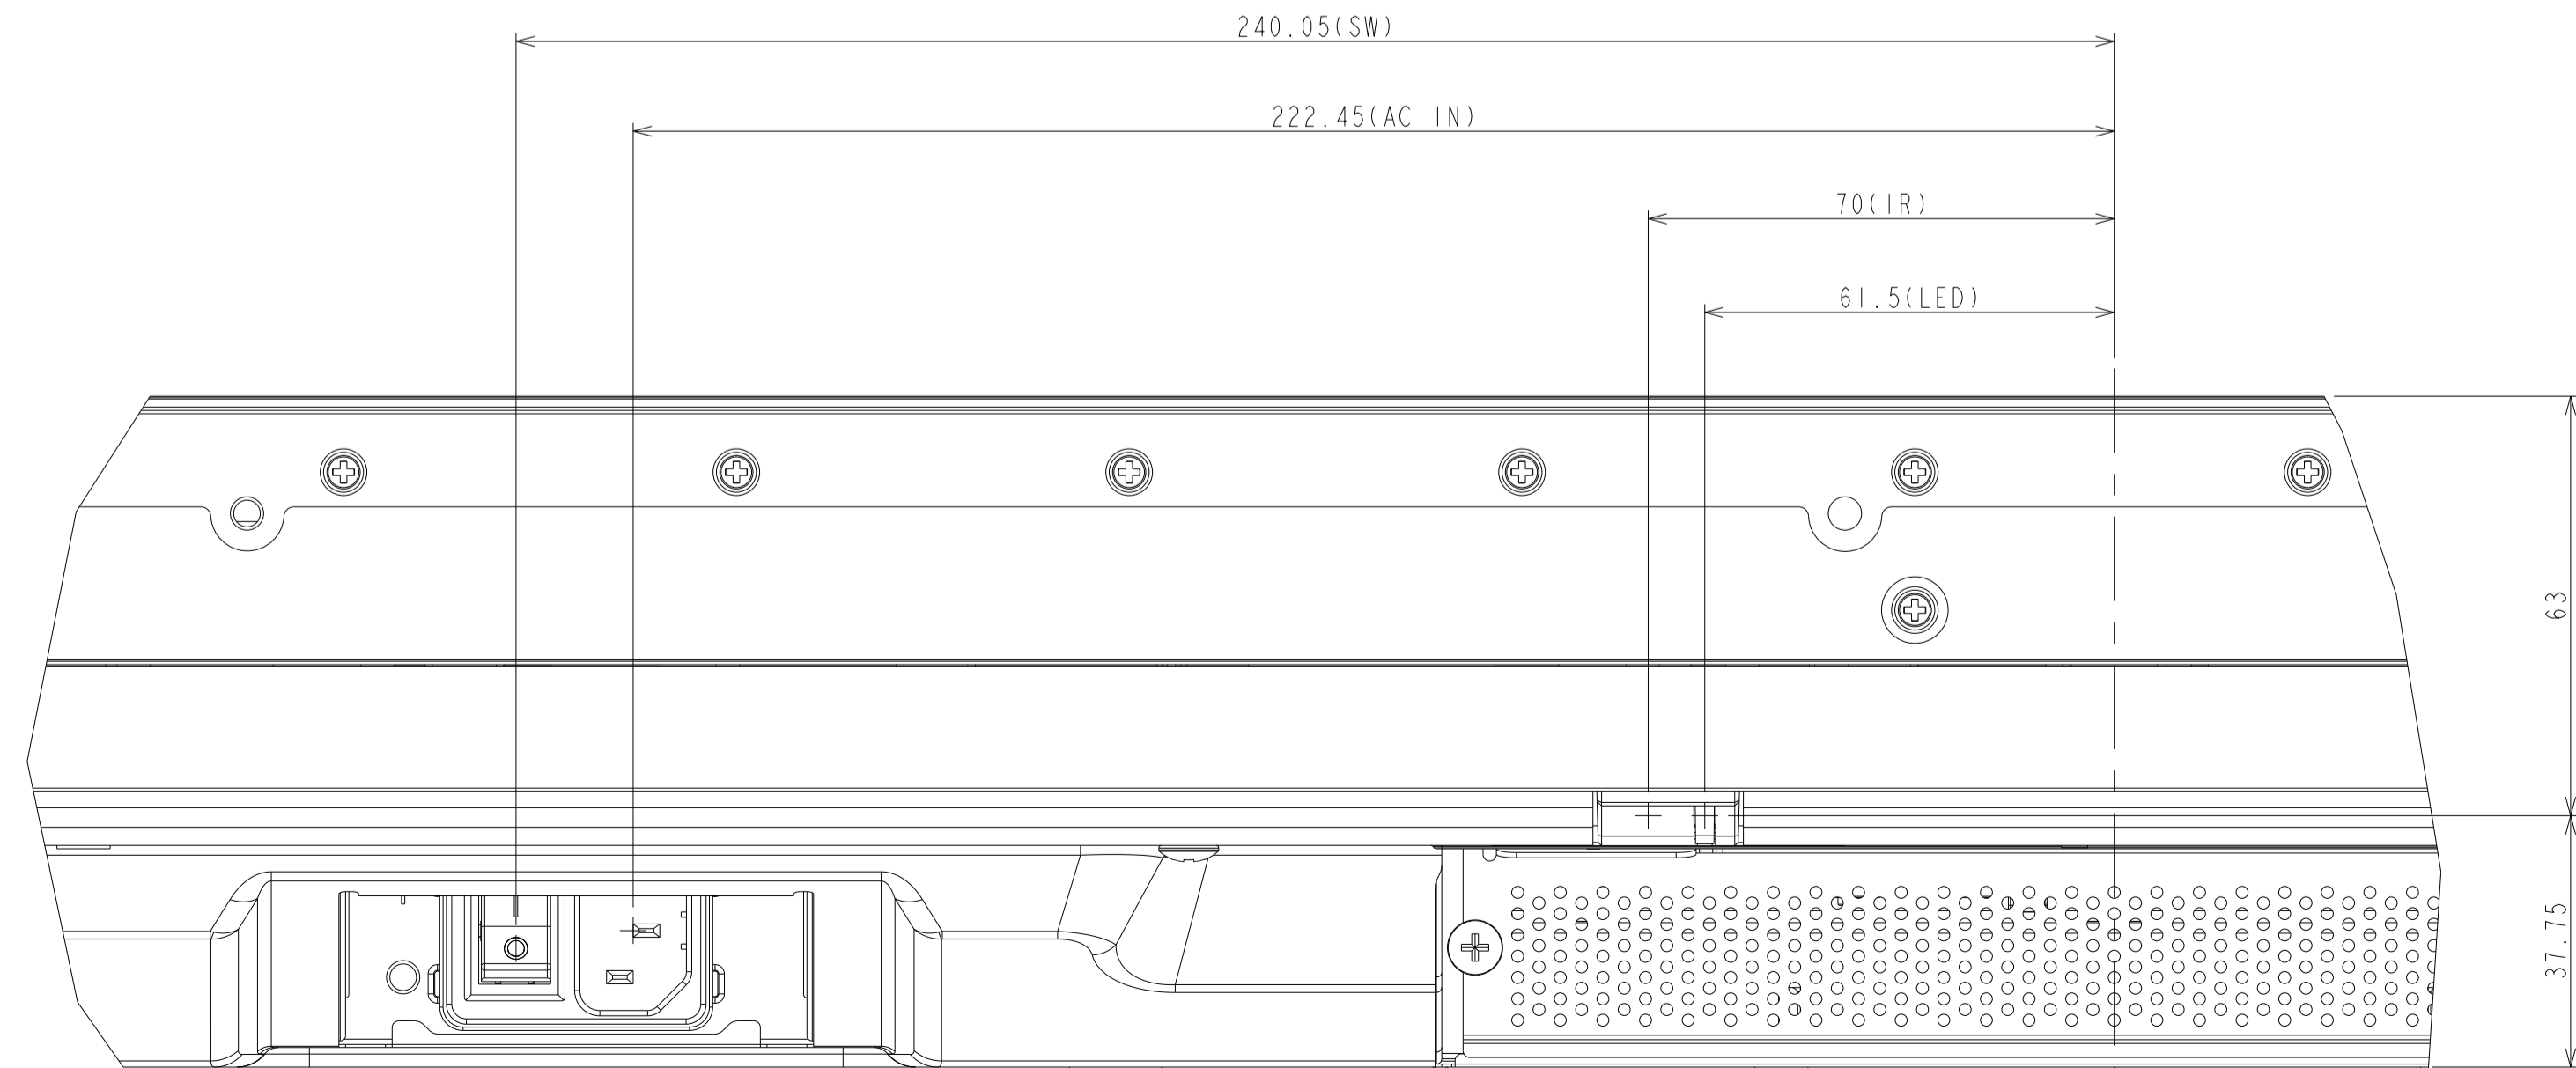

UN462A_OUTLINE

The center of gravity: It is within 10mm from active center.

SECTION A-A(TOP)
SCALE (1/1)

SECTION A-A(BOTTOM)
SCALE (1/1)

SECTION B-B
SCALE (1/1)

DETAIL C
SCALE (1/1)

DETAIL D
SCALE (1/1)

UNIT	mm
SCALE	1/5
MODEL	UN462A
NEC Display Solutions 2019/10/18	