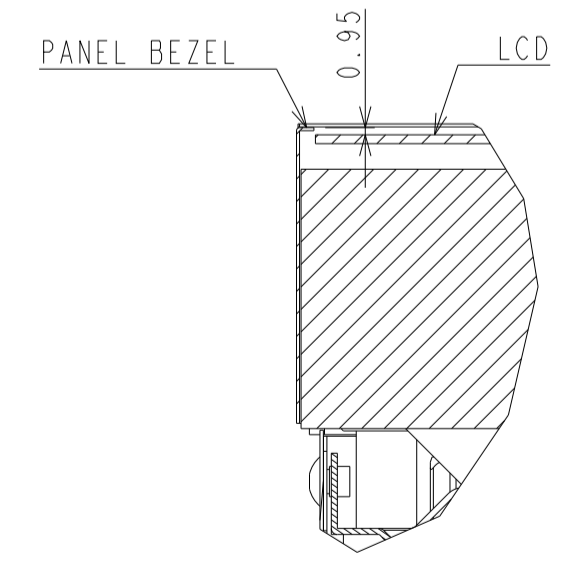

UN462A_OUTLINE

The center of gravity: It is within 10mm from active center.

SECTION A-A(TOP)
SCALE (1/1)

SECTION A-A(BOTTOM)
SCALE (1/1)

SECTION B-B
SCALE (1/1)

DETAIL C
SCALE (1/1)

DETAIL D
SCALE (1/1)

UNIT	mm
SCALE	1/5
MODEL	UN462A
NEC Display Solutions 2019/10/18	