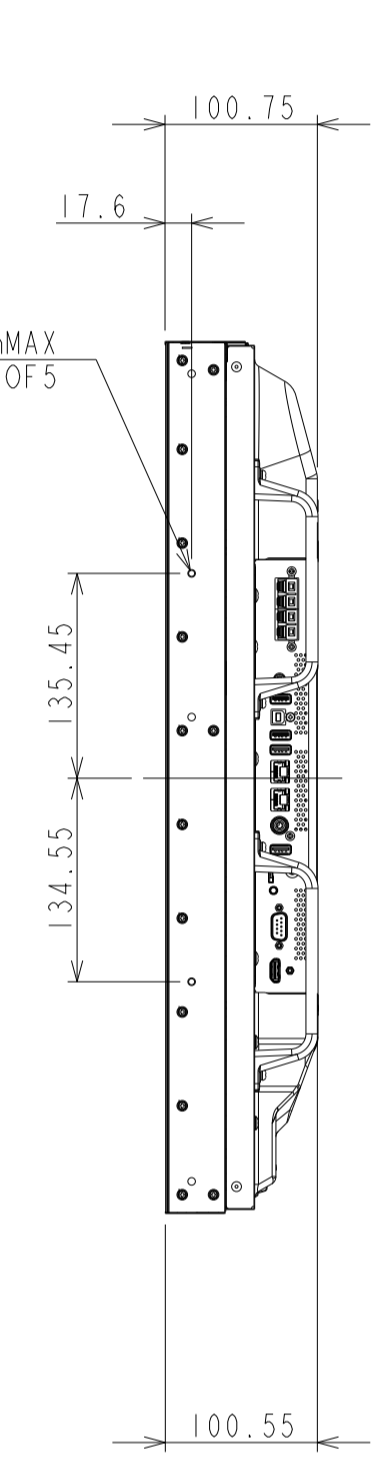

UN462A_OUTLINE

The center of gravity: It is within 10mm from active center.

SECTION A-A(TOP)
SCALE (1/1)

SECTION A-A(BOTTOM)
SCALE (1/1)

SECTION B-B
SCALE (1/1)

DETAIL C
SCALE (1/1)

DETAIL D
SCALE (1/1)

UNIT	mm
SCALE	1/5
MODEL	UN462A
NEC Display Solutions 2019/10/18	