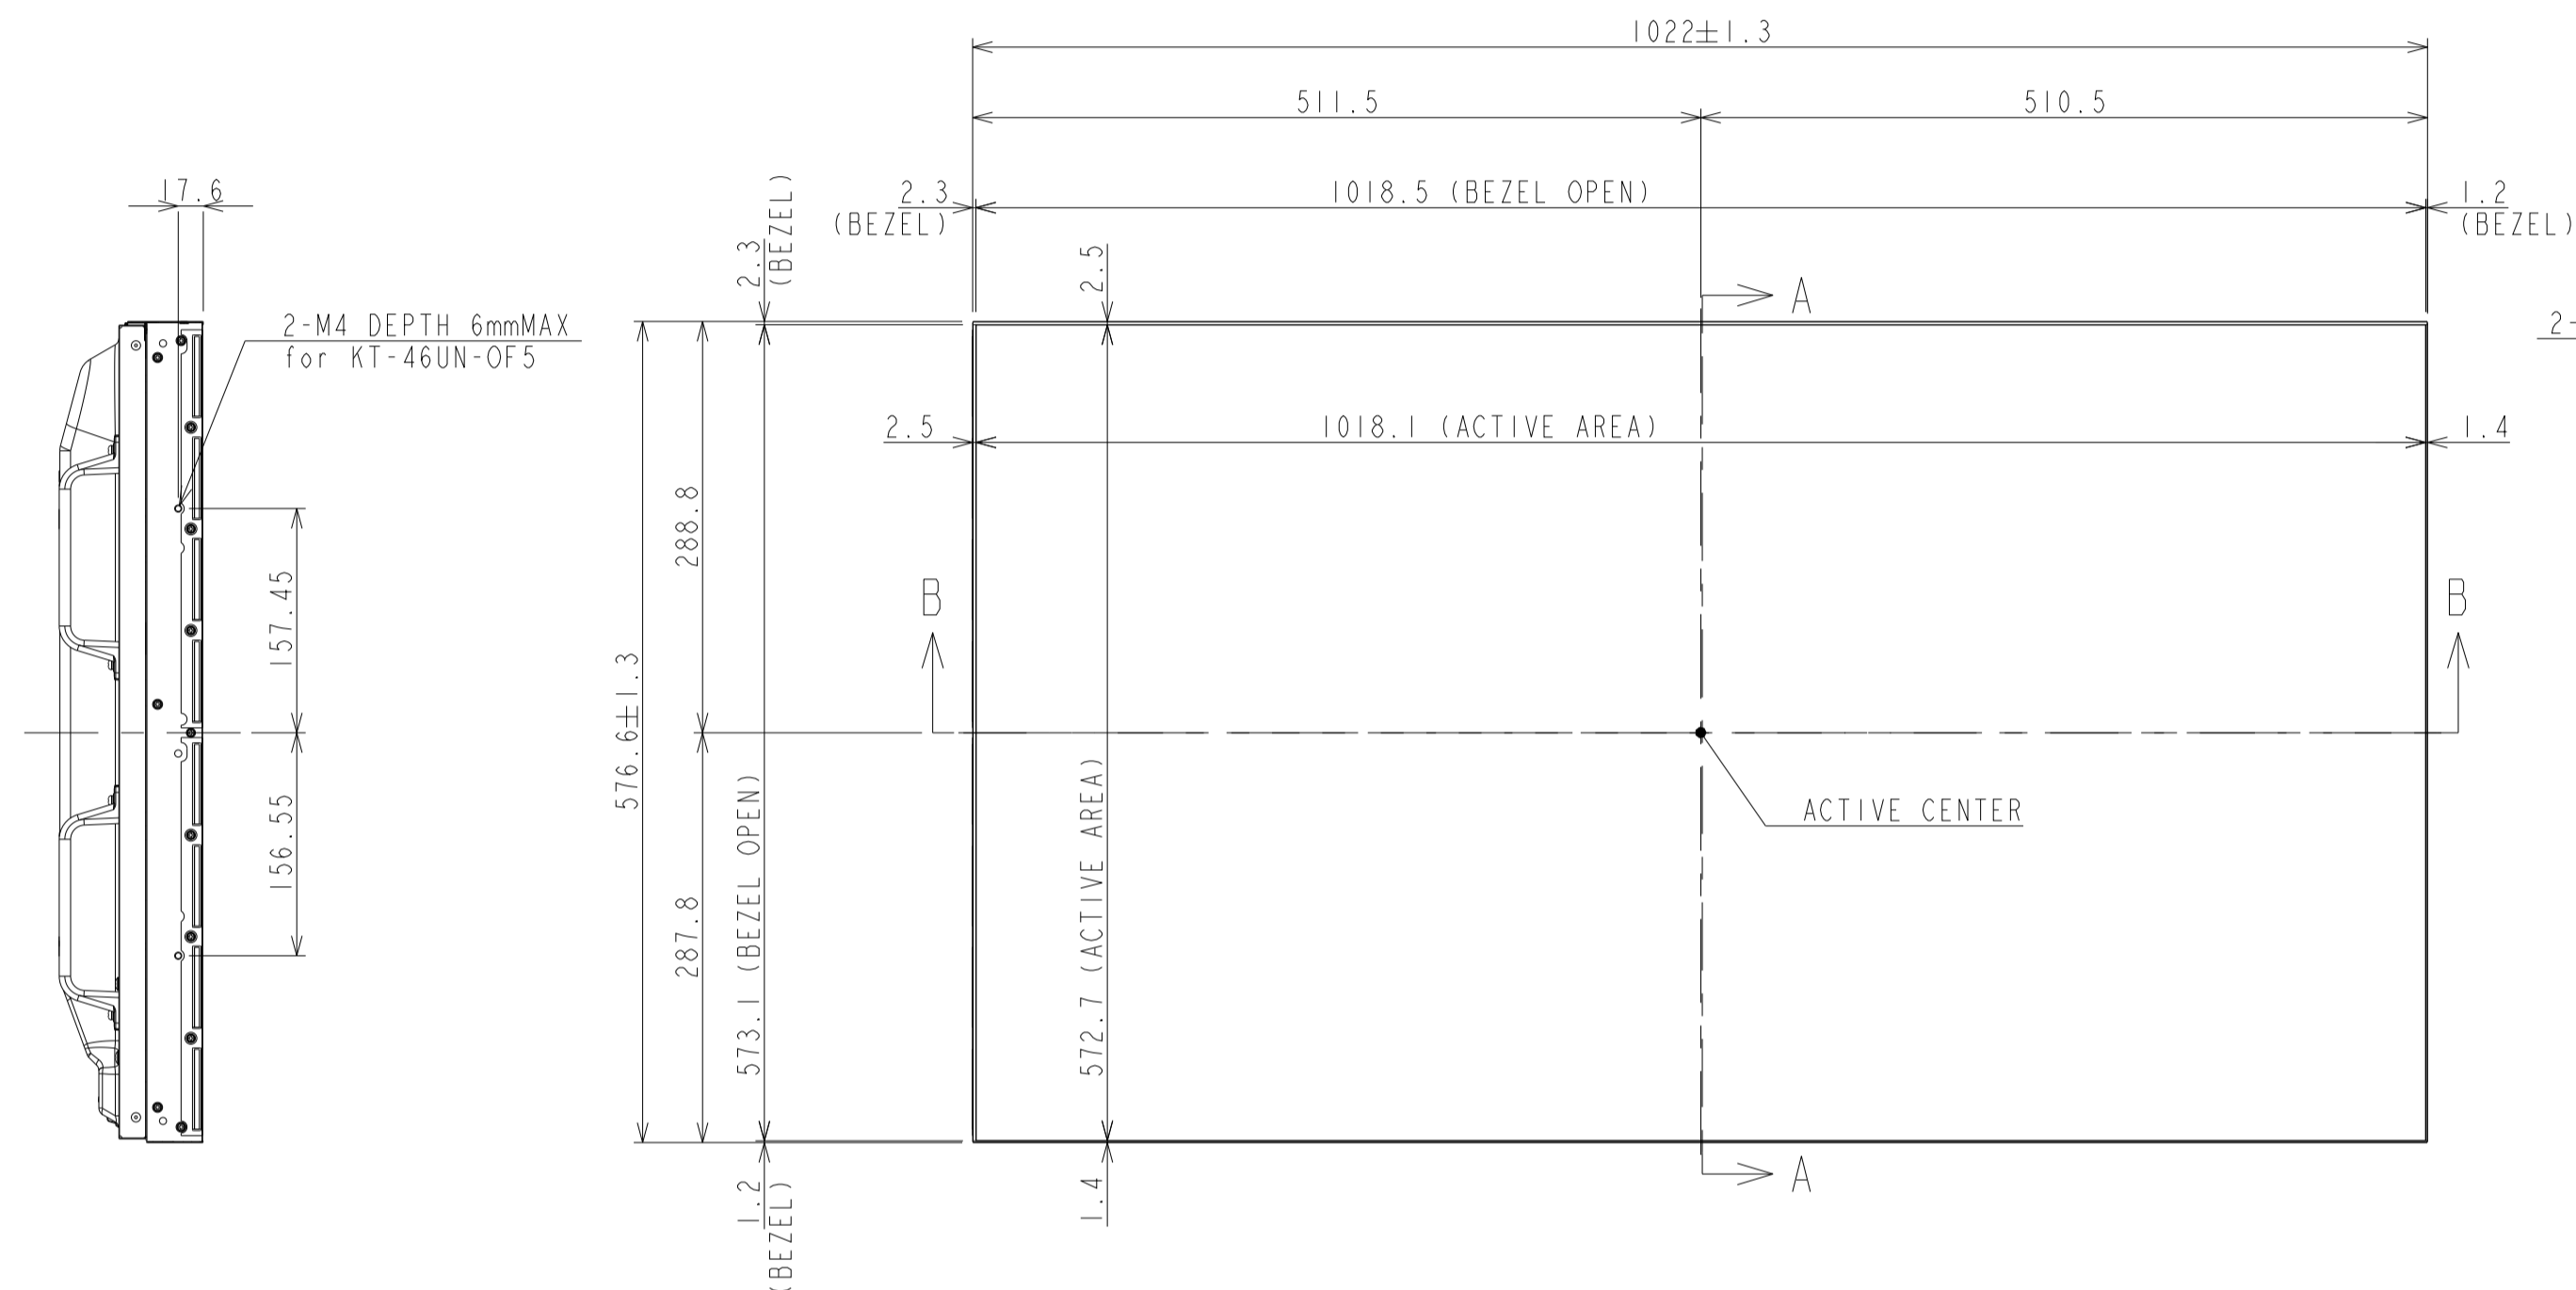

UN462A_OUTLINE

The center of gravity: It is within 10mm from active center.

SECTION A-A(TOP)
SCALE (1/1)

SECTION A-A(BOTTOM)
SCALE (1/1)

SECTION B-B
SCALE (1/1)

DETAIL C
SCALE (1/1)

DETAIL D
SCALE (1/1)

UNIT	mm
SCALE	1/5
MODEL	UN462A
NEC Display Solutions 2019/10/18	