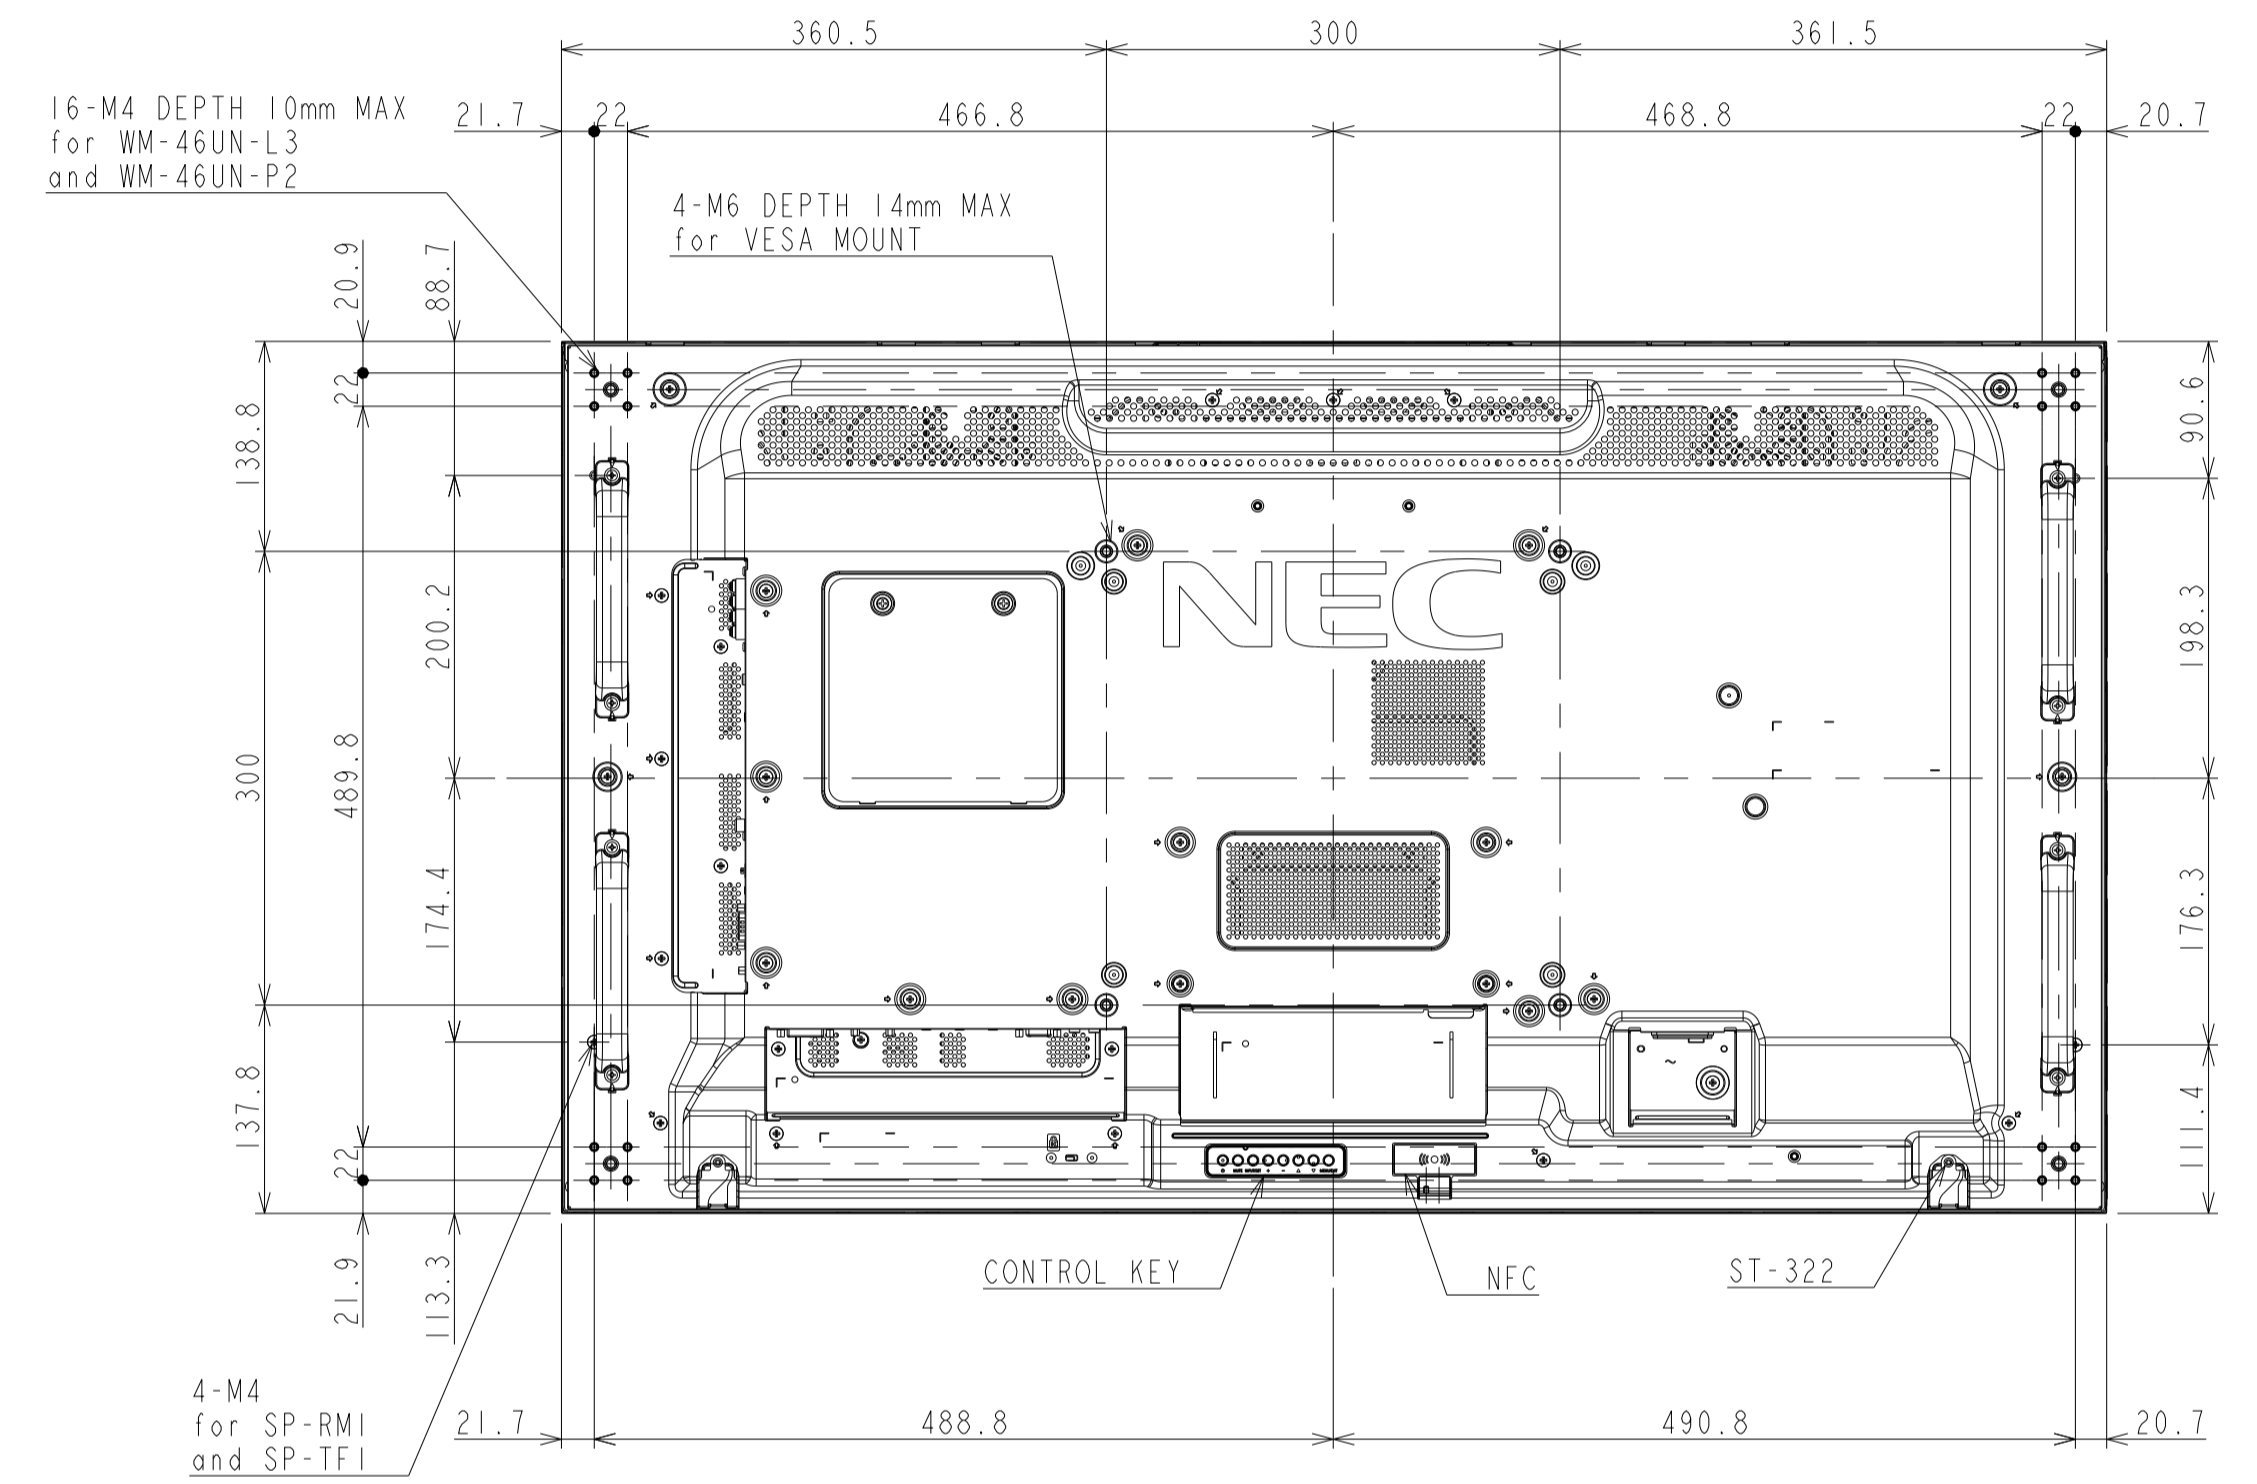

UN462A_OUTLINE

The center of gravity: It is within 10mm from active center.

SECTION A-A(TOP)
SCALE (1/1)

SECTION A-A(BOTTOM)
SCALE (1/1)

SECTION B-B
SCALE (1/1)

DETAIL C
SCALE (1/1)

DETAIL D
SCALE (1/1)

UNIT	mm
SCALE	1/5
MODEL	UN462A
NEC Display Solutions 2019/10/18	