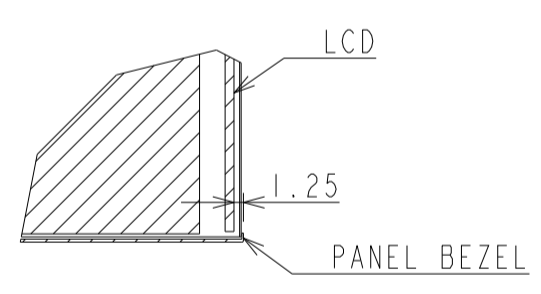

UN462A_OUTLINE

The center of gravity: It is within 10mm from active center.

SECTION A-A(TOP)
SCALE (1/1)

SECTION A-A(BOTTOM)
SCALE (1/1)

SECTION B-B
SCALE (1/1)

DETAIL C
SCALE (1/1)

DETAIL D
SCALE (1/1)

UNIT	mm
SCALE	1/5
MODEL	UN462A
NEC Display Solutions 2019/10/18	