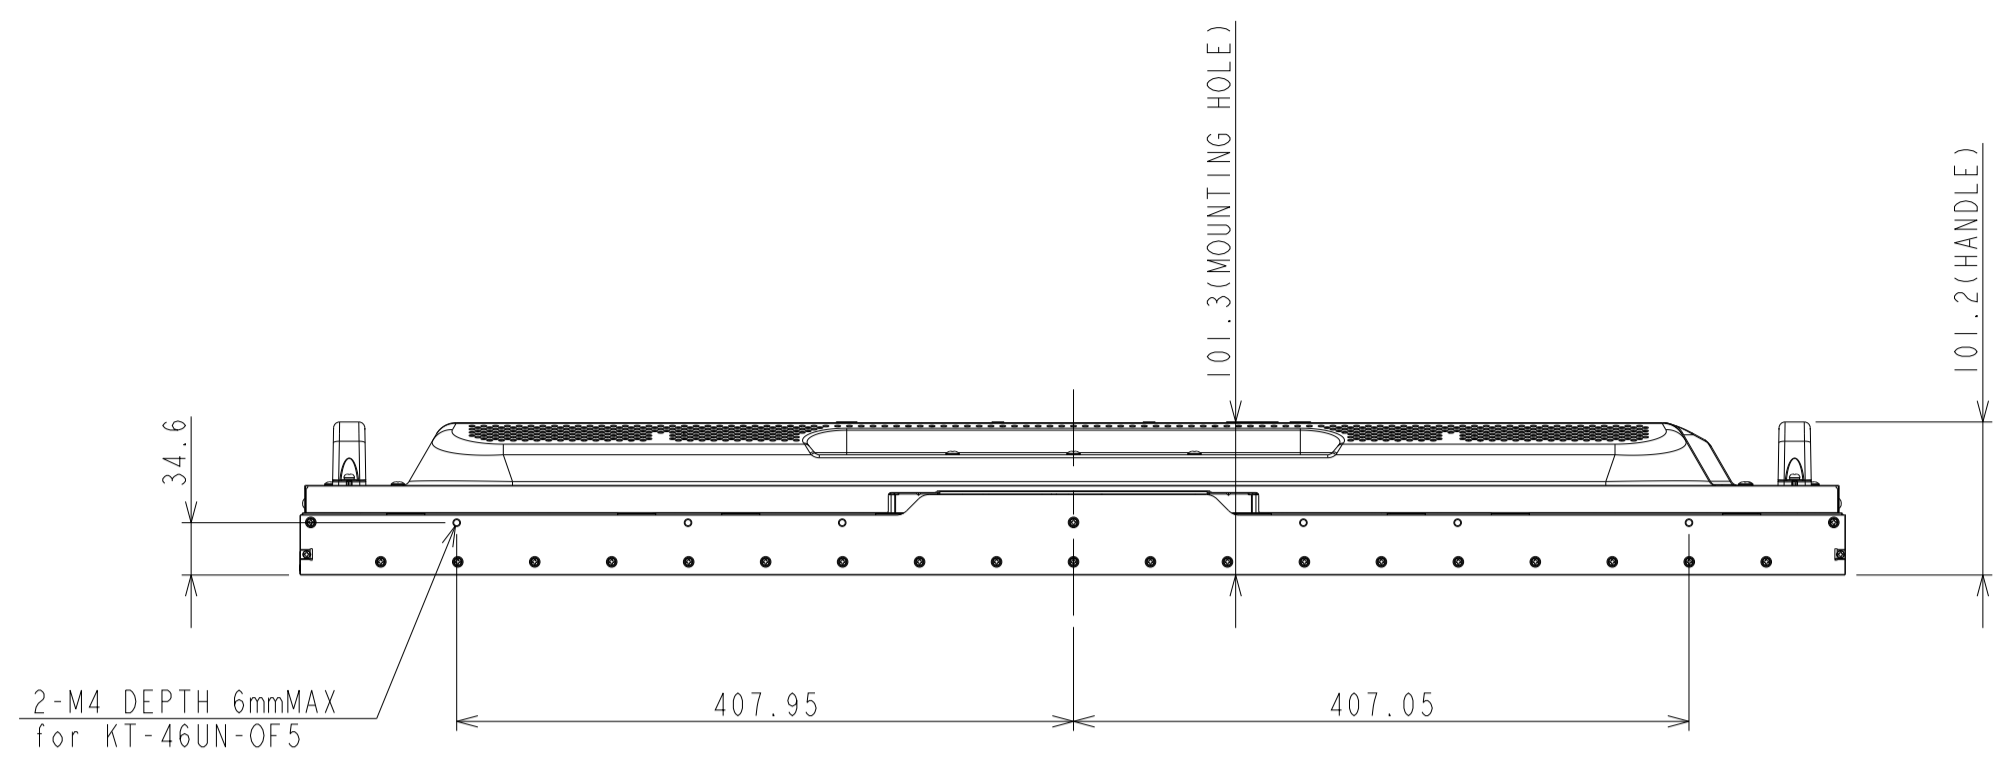

UN462A_OUTLINE

The center of gravity: It is within 10mm from active center.

SECTION A-A(TOP)
SCALE (1/1)

SECTION A-A(BOTTOM)
SCALE (1/1)

SECTION B-B
SCALE (1/1)

DETAIL C
SCALE (1/1)

DETAIL D
SCALE (1/1)

UNIT	mm
SCALE	1/5
MODEL	UN462A
NEC Display Solutions 2019/10/18	