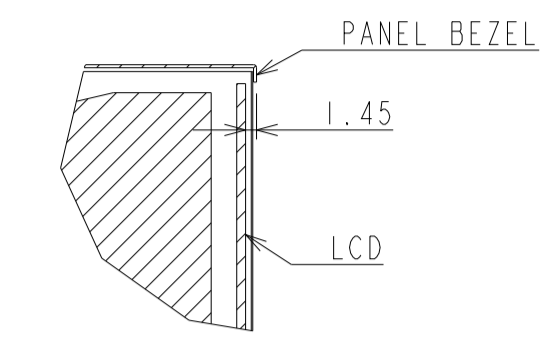

UN462VA_OUTLINE

The center of gravity: It is within 10mm from active center.

SECTION A-A(TOP)
SCALE (1/1)

SECTION A-A(BOTTOM)
SCALE (1/1)

SECTION B-B
SCALE (1/1)

DETAIL C
SCALE (1/1)

DETAIL D
SCALE (1/1)

UNIT	mm
SCALE	1/5
MODEL	UN462VA
NEC Display Solutions 2019/10/18	