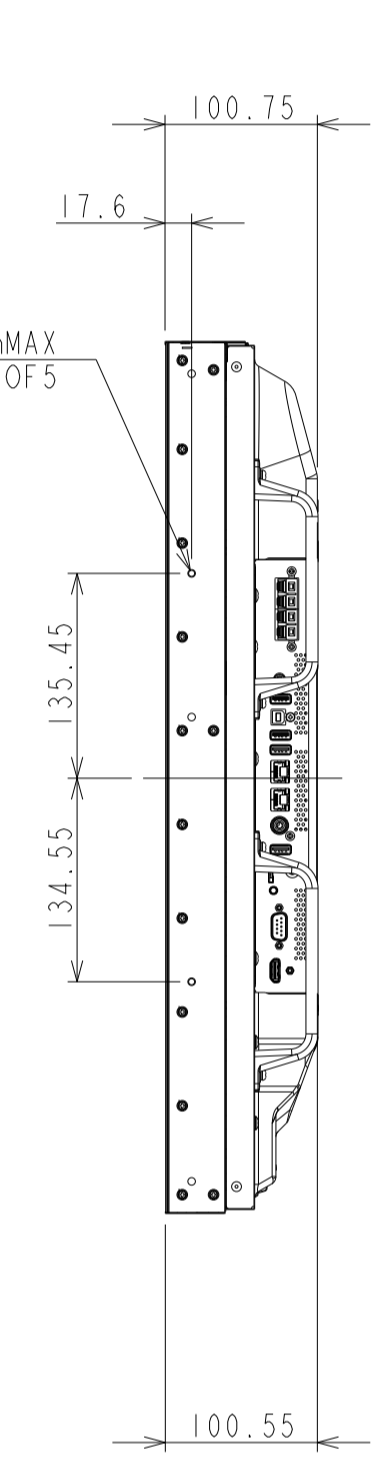

UN462VA_OUTLINE

The center of gravity: It is within 10mm from active center.

SECTION A-A(TOP)
SCALE (1/1)

SECTION A-A(BOTTOM)
SCALE (1/1)

SECTION B-B
SCALE (1/1)

DETAIL C
SCALE (1/1)

DETAIL D
SCALE (1/1)

UNIT	mm
SCALE	1/5
MODEL	UN462VA
NEC Display Solutions 2019/10/18	