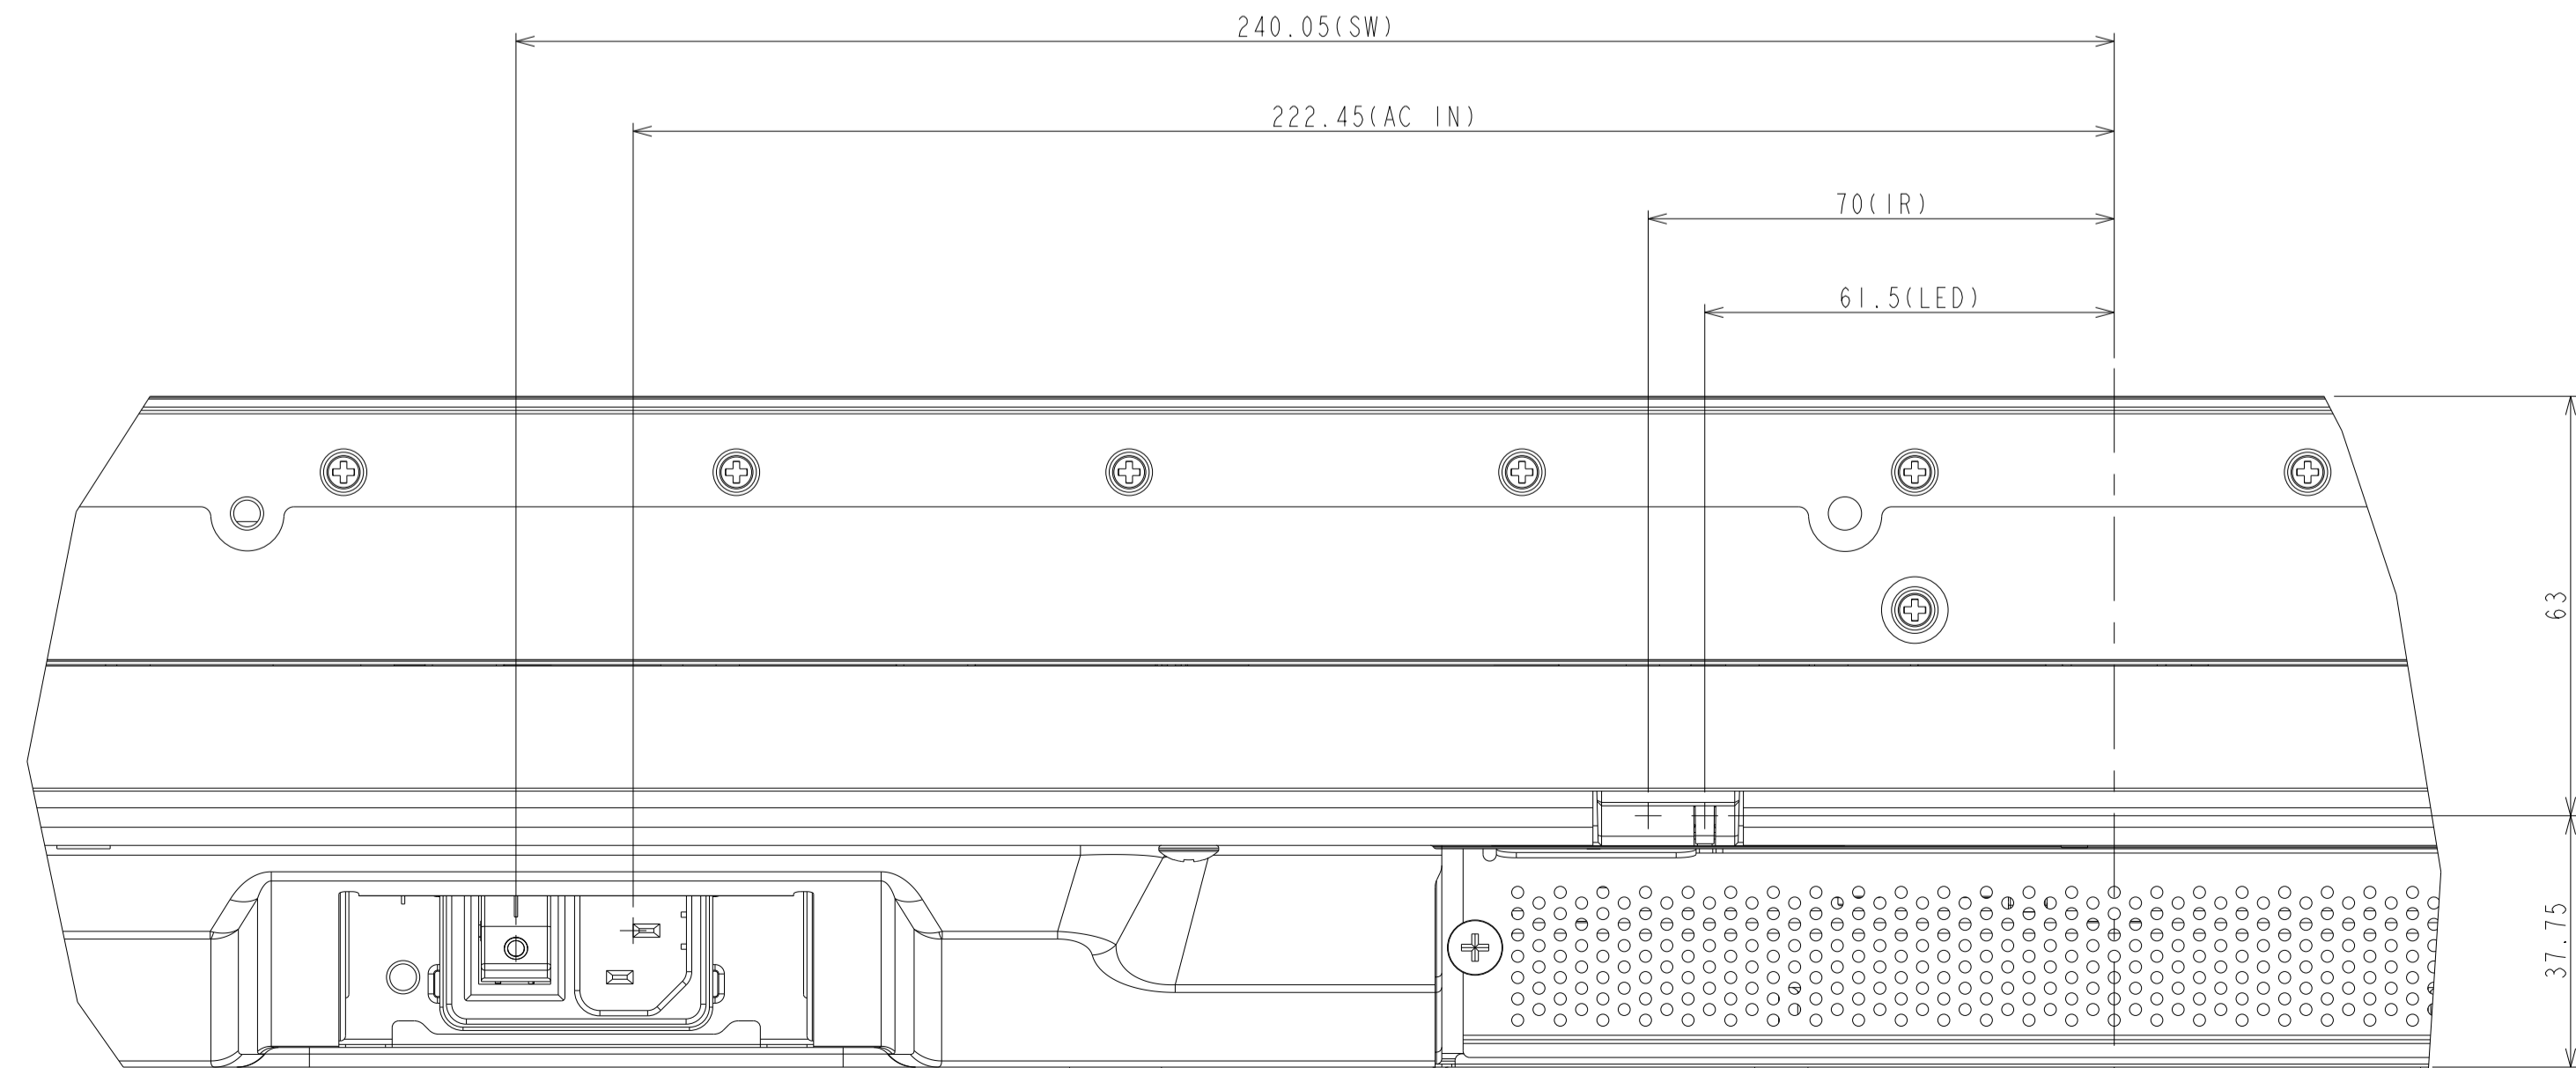

UN462VA_OUTLINE

The center of gravity: It is within 10mm from active center.

SECTION A-A(TOP)
SCALE (1/1)

SECTION A-A(BOTTOM)
SCALE (1/1)

SECTION B-B
SCALE (1/1)

DETAIL C
SCALE (1/1)

DETAIL D
SCALE (1/1)

UNIT	mm
SCALE	1/5
MODEL	UN462VA
NEC Display Solutions 2019/10/18	