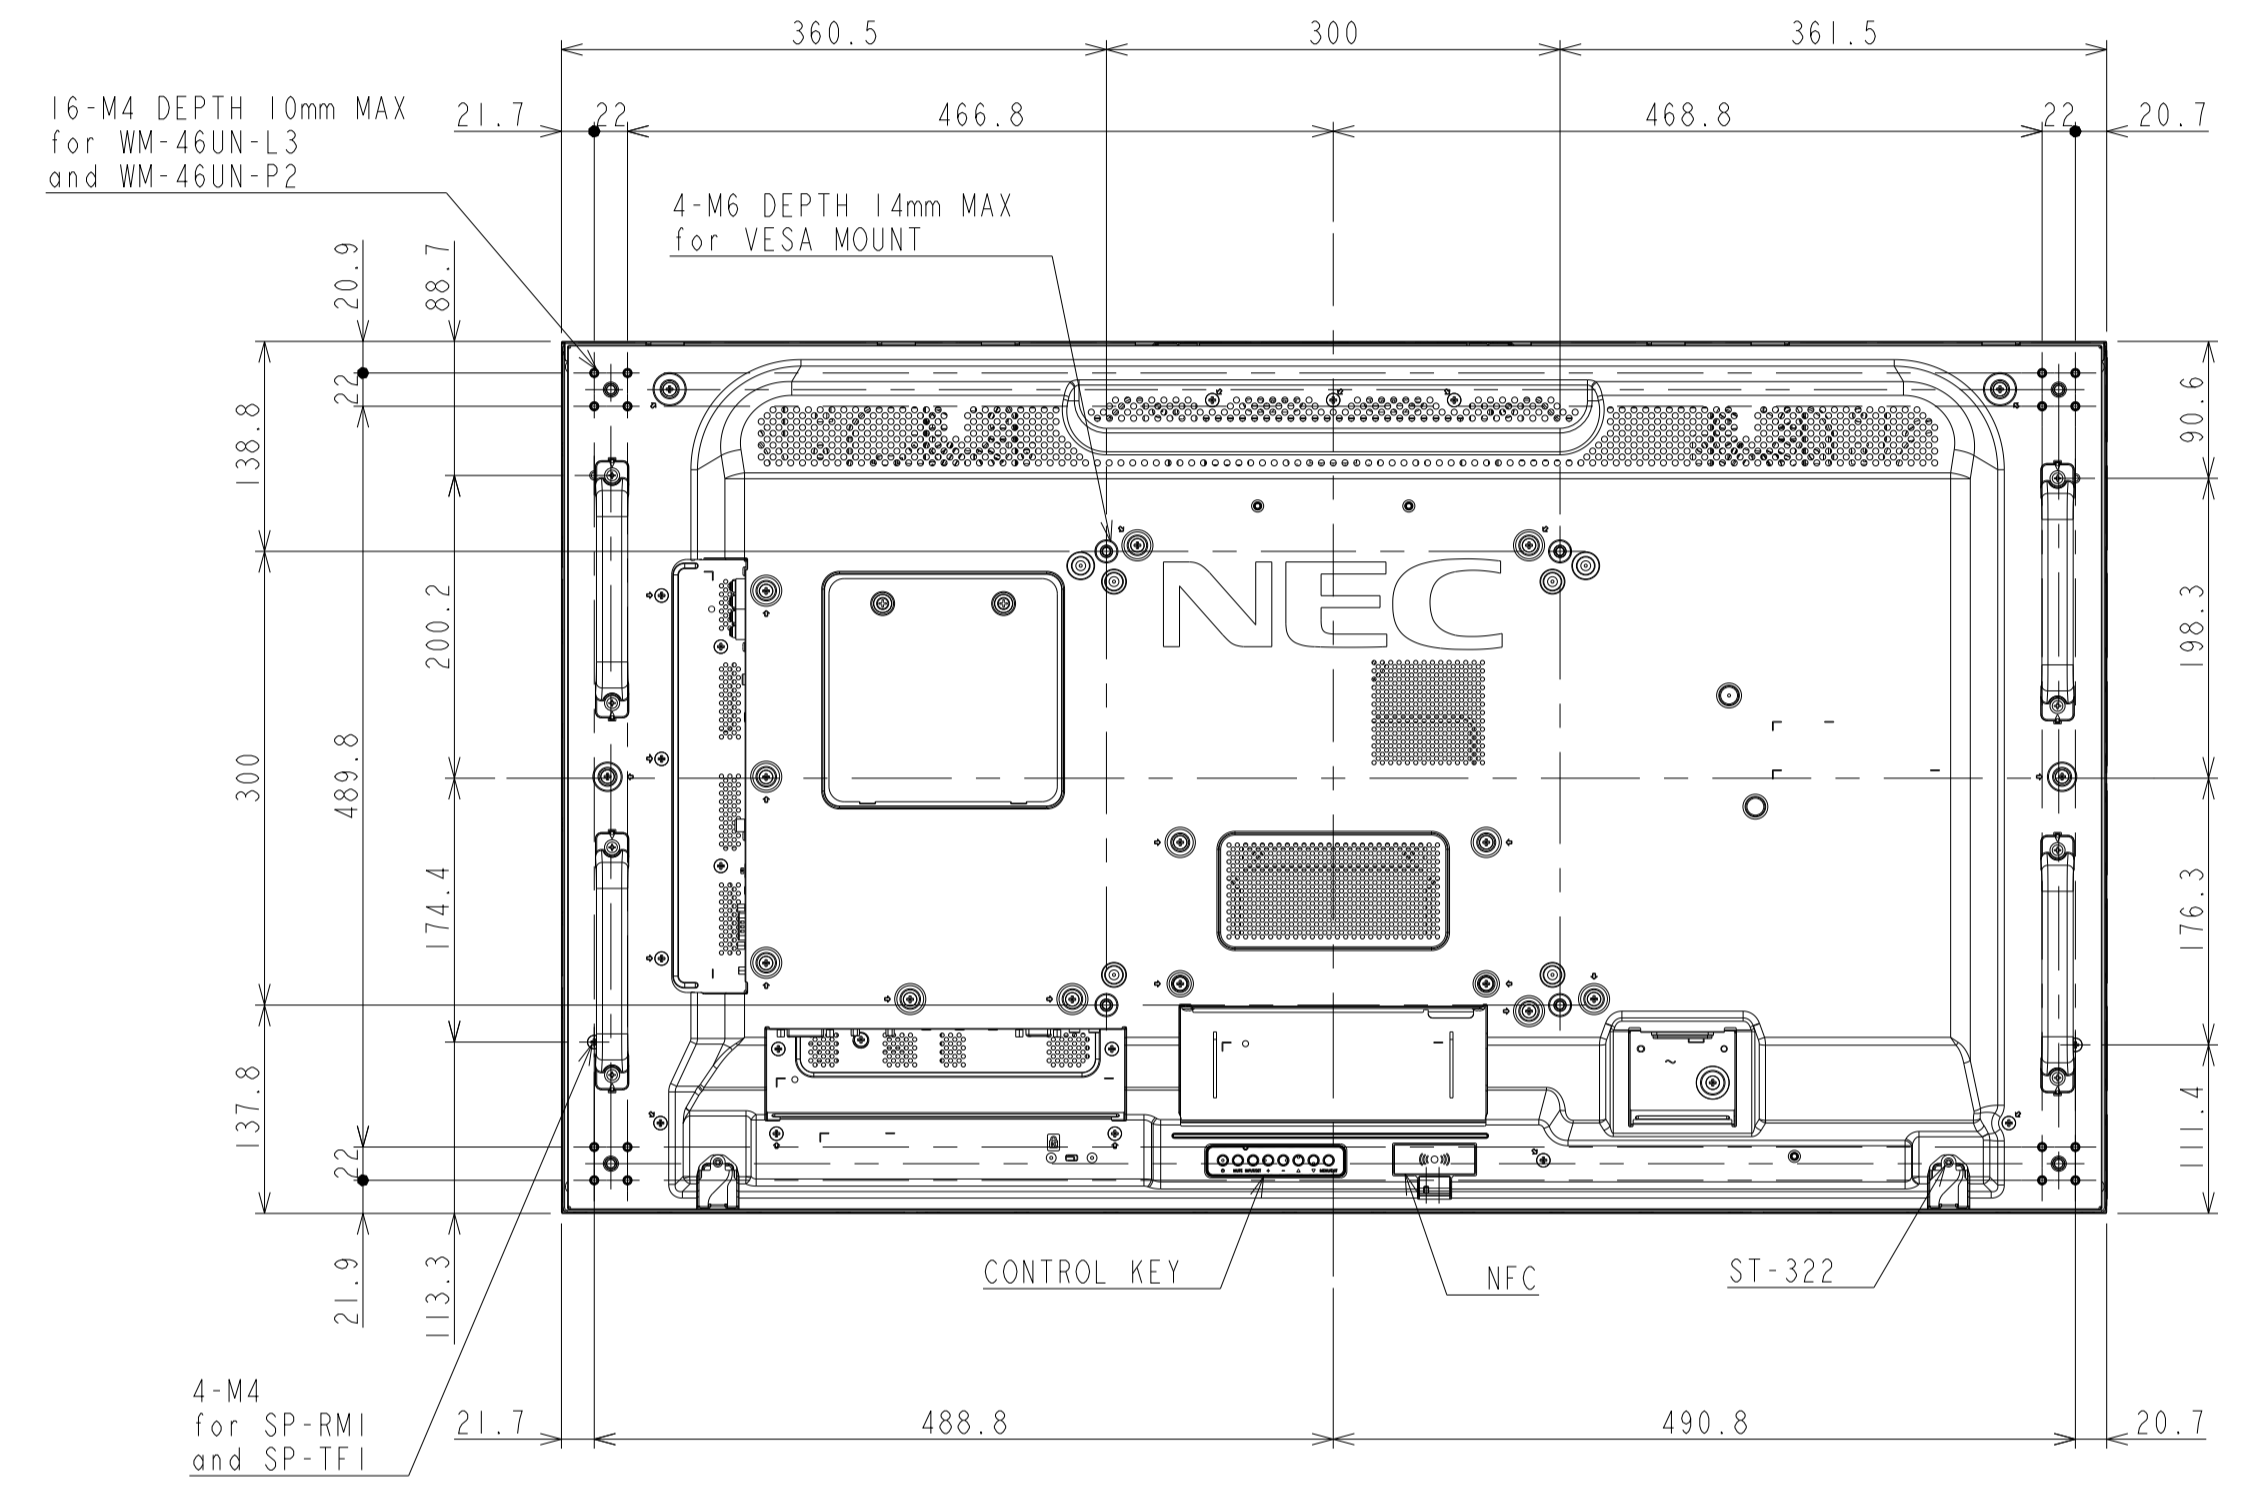

UN462VA_OUTLINE

The center of gravity: It is within 10mm from active center.

SECTION A-A(TOP)
SCALE (1/1)

SECTION A-A(BOTTOM)
SCALE (1/1)

SECTION B-B
SCALE (1/1)

DETAIL C
SCALE (1/1)

DETAIL D
SCALE (1/1)

UNIT	mm
SCALE	1/5
MODEL	UN462VA
NEC Display Solutions 2019/10/18	