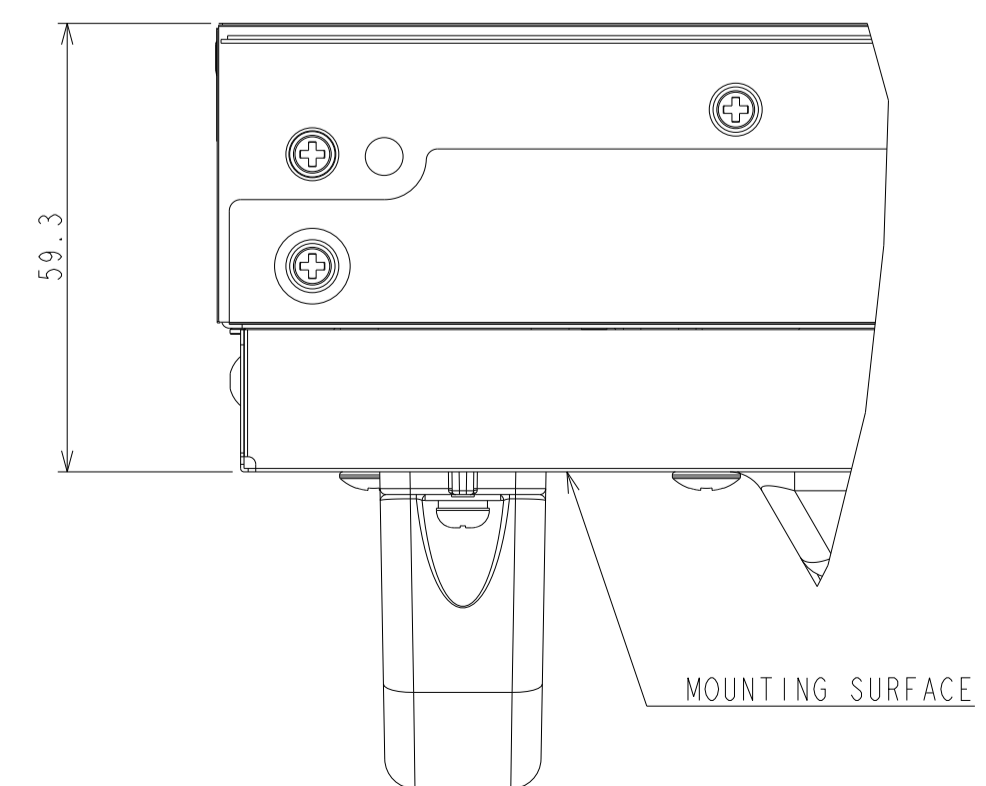

UN462VA_OUTLINE

The center of gravity: It is within 10mm from active center.

SECTION A-A(TOP)
SCALE (1/1)

SECTION A-A(BOTTOM)
SCALE (1/1)

SECTION B-B
SCALE (1/1)

DETAIL C
SCALE (1/1)

DETAIL D
SCALE (1/1)

UNIT	mm
SCALE	1/5
MODEL	UN462VA
NEC Display Solutions 2019/10/18	