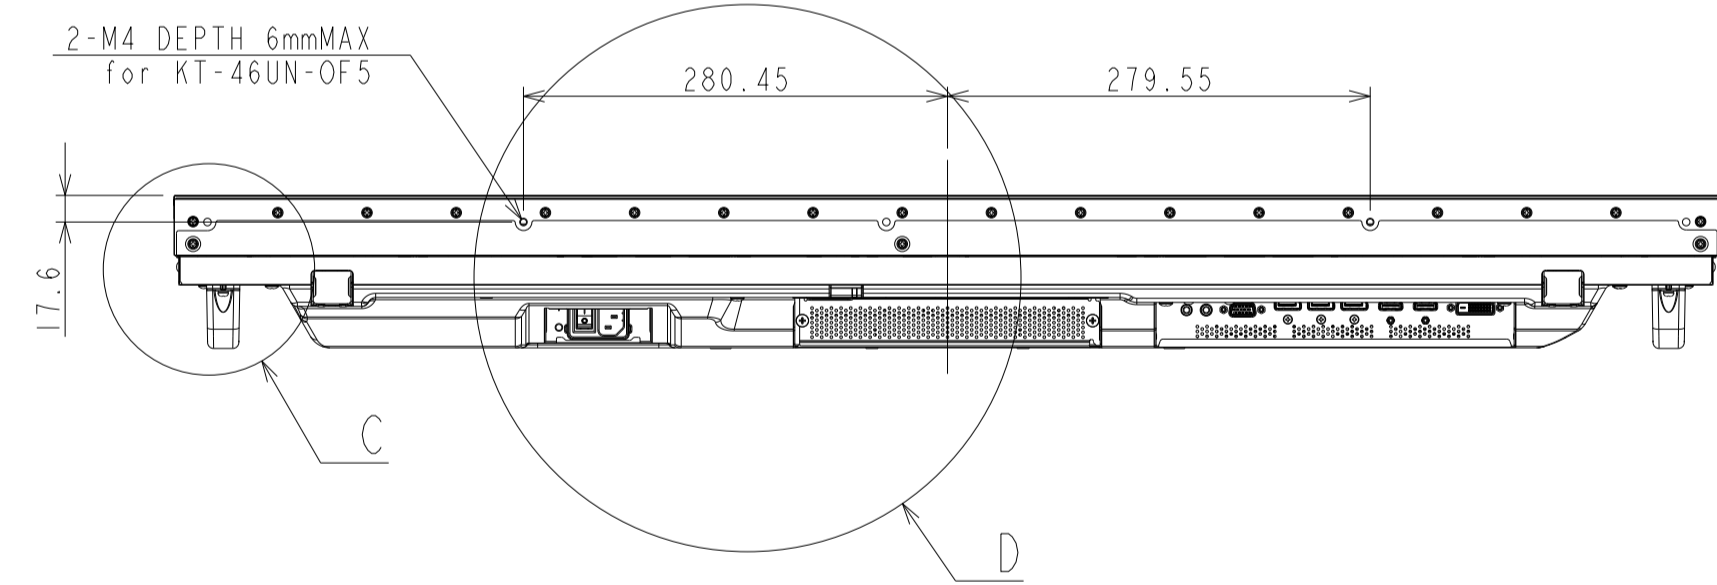

UN462VA_OUTLINE

The center of gravity: It is within 10mm from active center.

SECTION A-A(TOP)
SCALE (1/1)

SECTION A-A(BOTTOM)
SCALE (1/1)

SECTION B-B
SCALE (1/1)

DETAIL C
SCALE (1/1)

DETAIL D
SCALE (1/1)

UNIT	mm
SCALE	1/5
MODEL	UN462VA
NEC Display Solutions 2019/10/18	