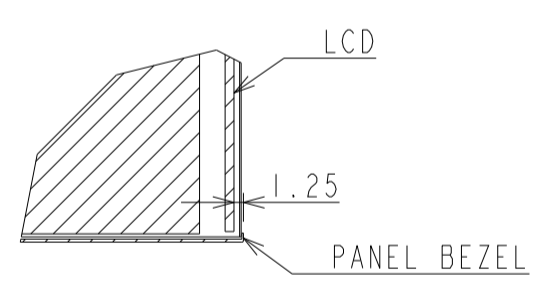

UN462VA_OUTLINE

The center of gravity: It is within 10mm from active center.

SECTION A-A(TOP)
SCALE (1/1)

SECTION A-A(BOTTOM)
SCALE (1/1)

SECTION B-B
SCALE (1/1)

DETAIL C
SCALE (1/1)

DETAIL D
SCALE (1/1)

UNIT	mm
SCALE	1/5
MODEL	UN462VA
NEC Display Solutions 2019/10/18	