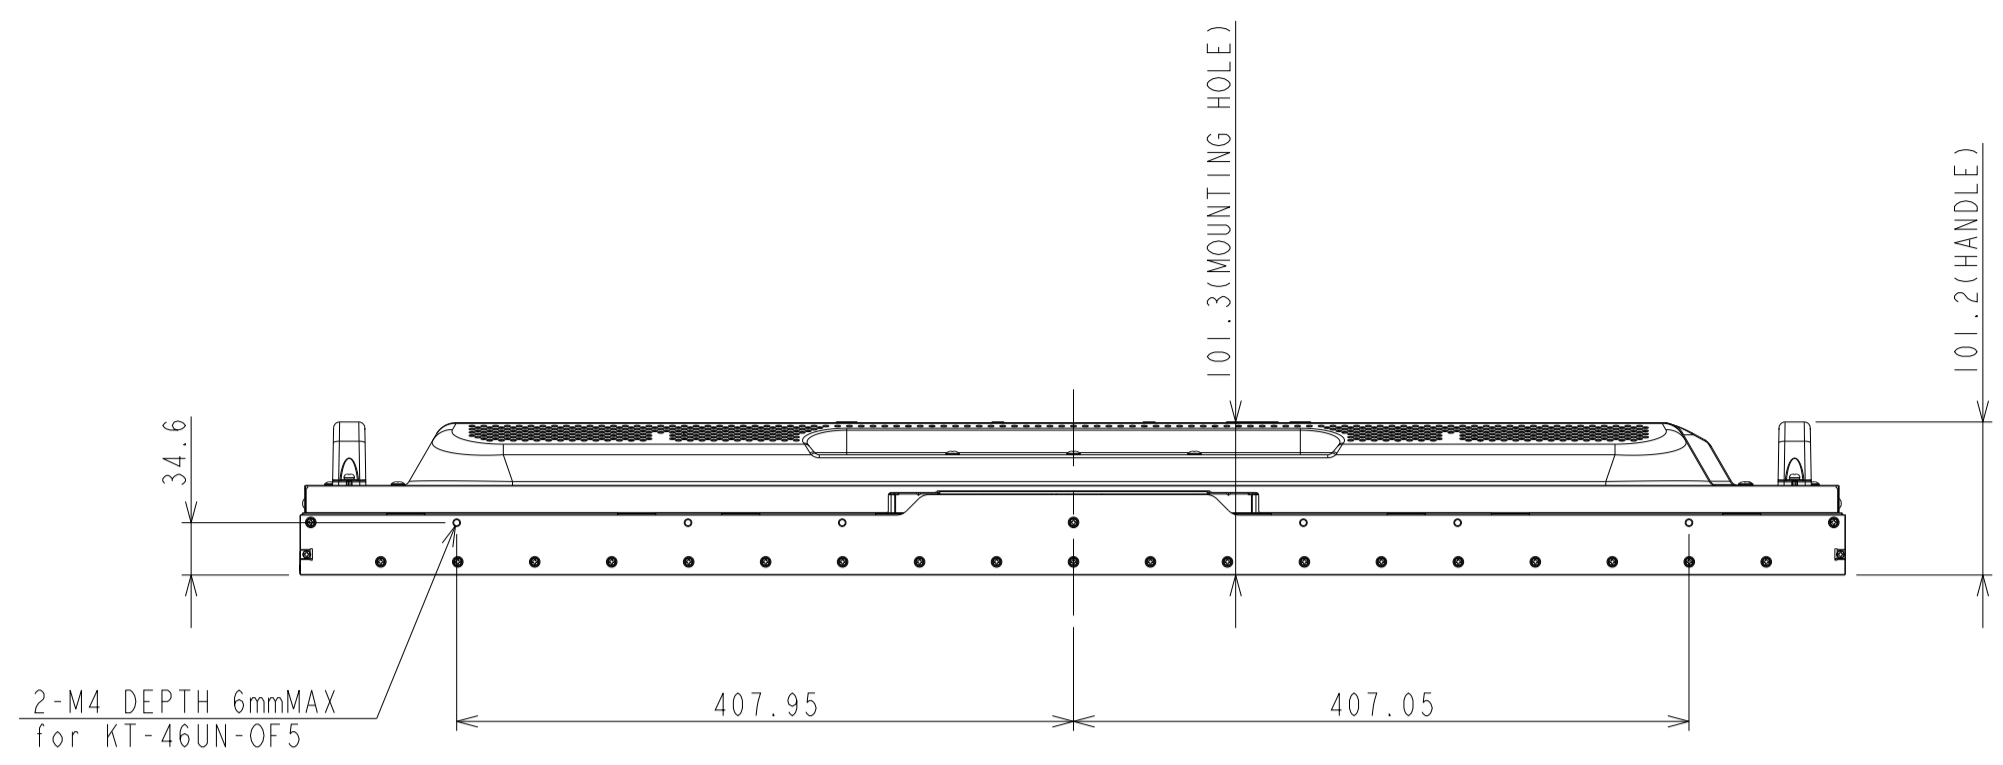

UN462VA_OUTLINE

The center of gravity: It is within 10mm from active center.

SECTION A-A(TOP)
SCALE (1/1)

SECTION A-A(BOTTOM)
SCALE (1/1)

SECTION B-B
SCALE (1/1)

DETAIL C
SCALE (1/1)

DETAIL D
SCALE (1/1)

UNIT	mm
SCALE	1/5
MODEL	UN462VA
NEC Display Solutions 2019/10/18	