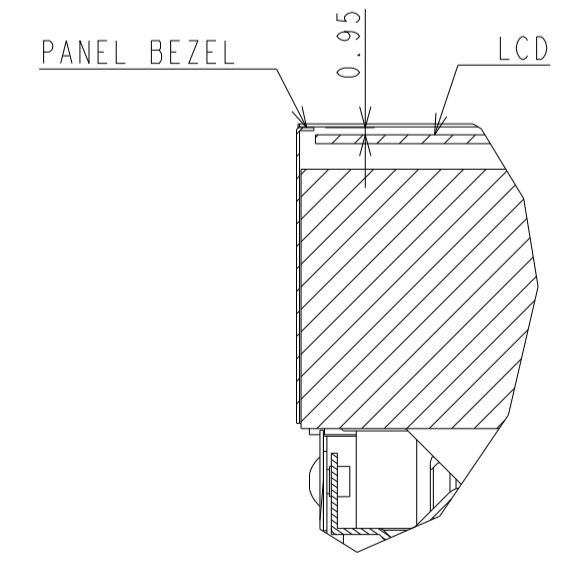

UN462VA_OUTLINE

The center of gravity: It is within 10mm from active center.

SECTION A-A(TOP)
SCALE (1/1)

SECTION A-A(BOTTOM)
SCALE (1/1)

SECTION B-B
SCALE (1/1)

DETAIL C
SCALE (1/1)

DETAIL D
SCALE (1/1)

UNIT	mm
SCALE	1/5
MODEL	UN462VA
NEC Display Solutions 2019/10/18	