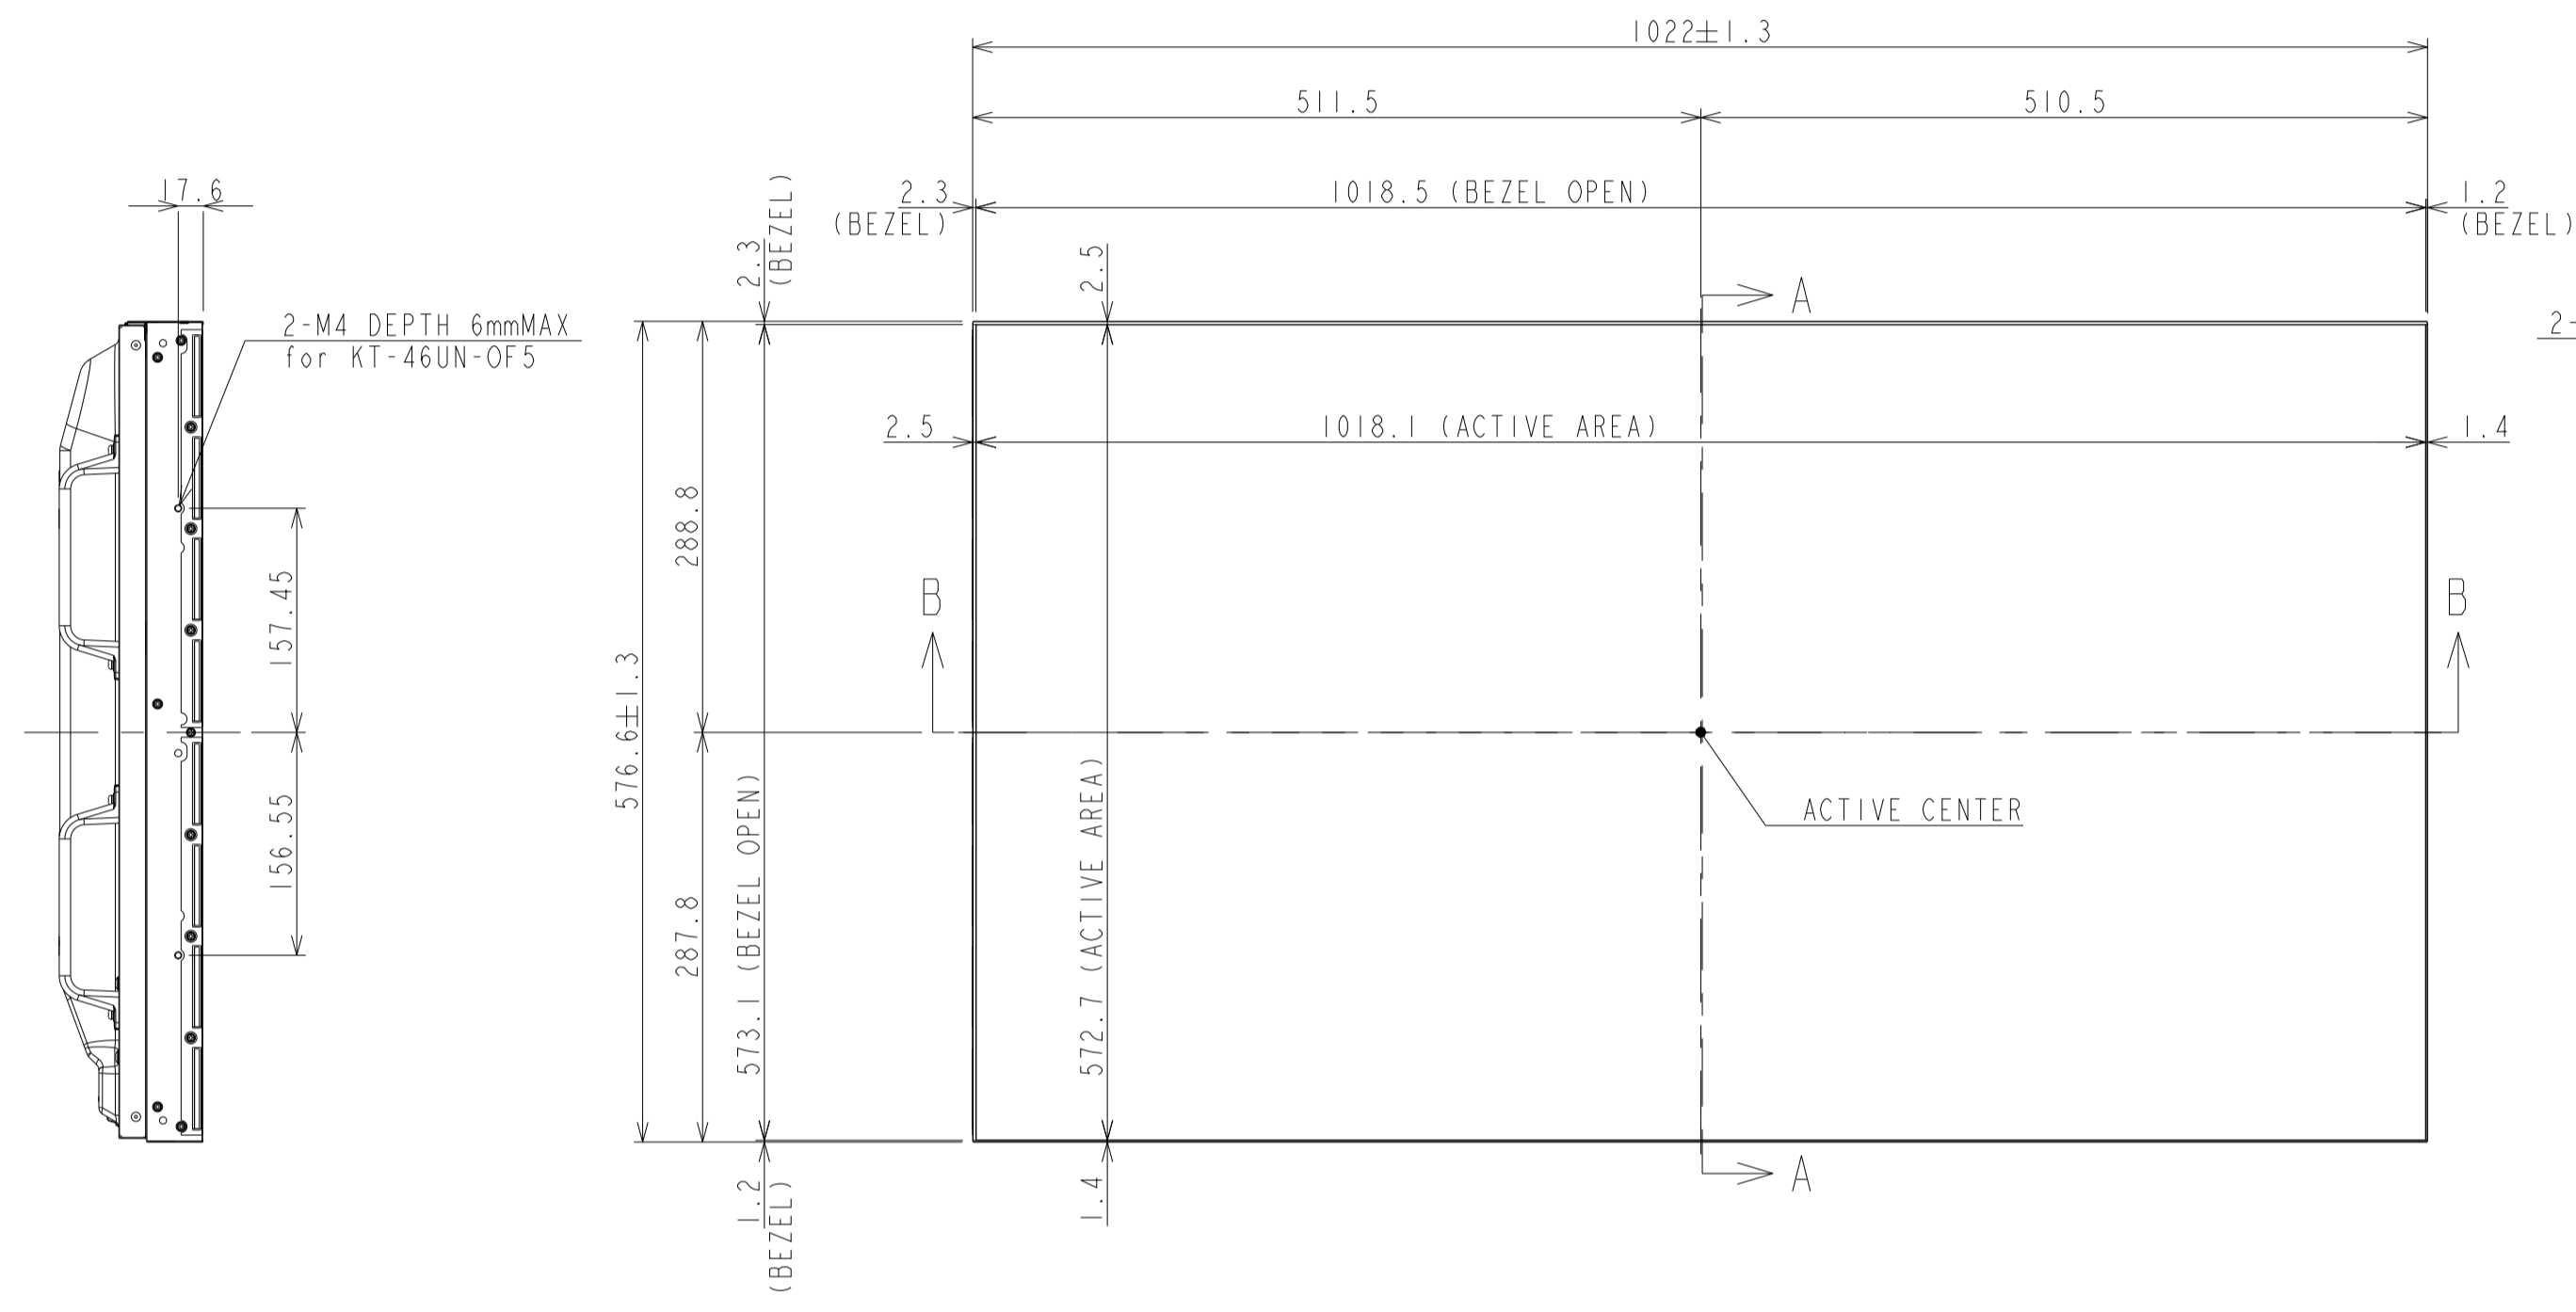

UN462VA_OUTLINE

The center of gravity: It is within 10mm from active center.

SECTION A-A(TOP)
SCALE (1/1)

SECTION A-A(BOTTOM)
SCALE (1/1)

SECTION B-B
SCALE (1/1)

DETAIL C
SCALE (1/1)

DETAIL D
SCALE (1/1)

UNIT	mm
SCALE	1/5
MODEL	UN462VA
NEC Display Solutions 2019/10/18	