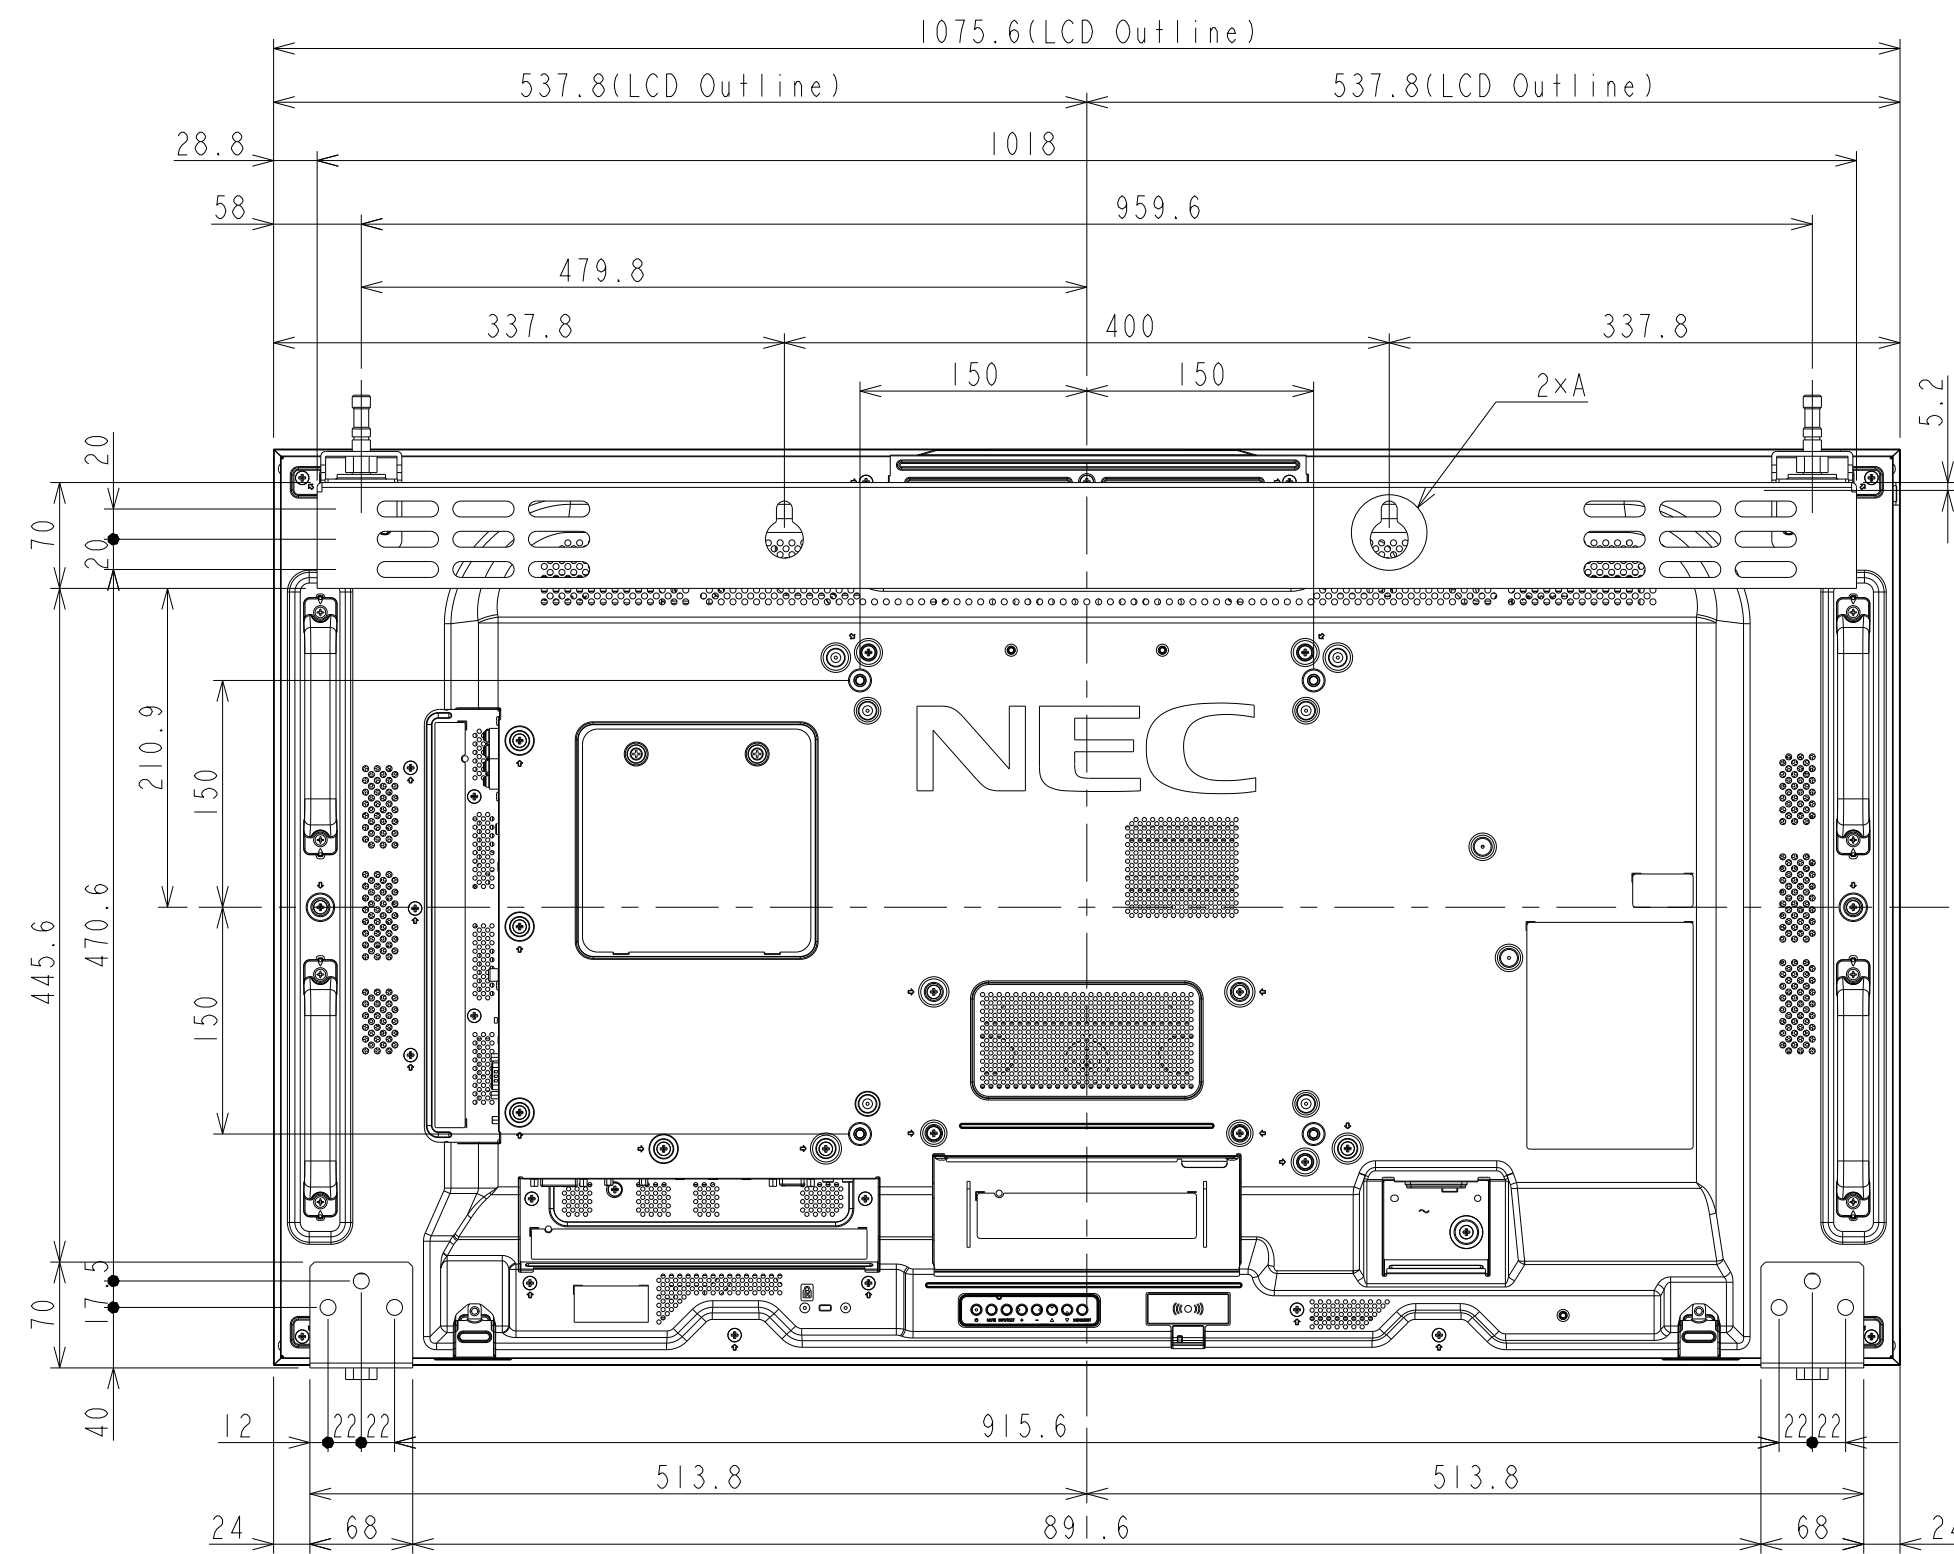

DETAIL of A

UNIT	mm
SCALE	1/5
MODEL	UN492S with WM-49UN-L
NEC Display Solutions 2019/11/01	