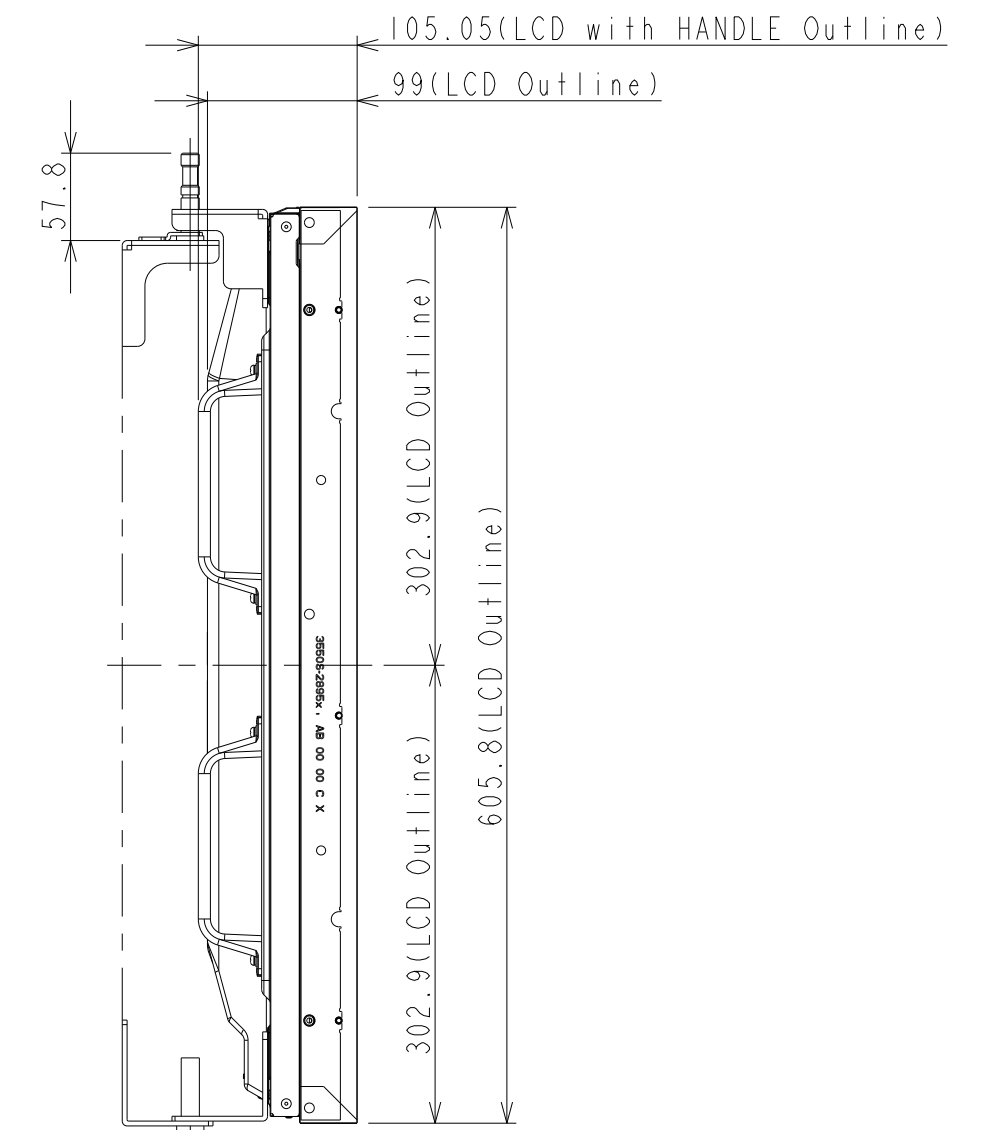

DETAIL of A

UNIT	mm
SCALE	1/5
MODEL	UN492S with WM-49UN-L
NEC Display Solutions 2019/11/01	