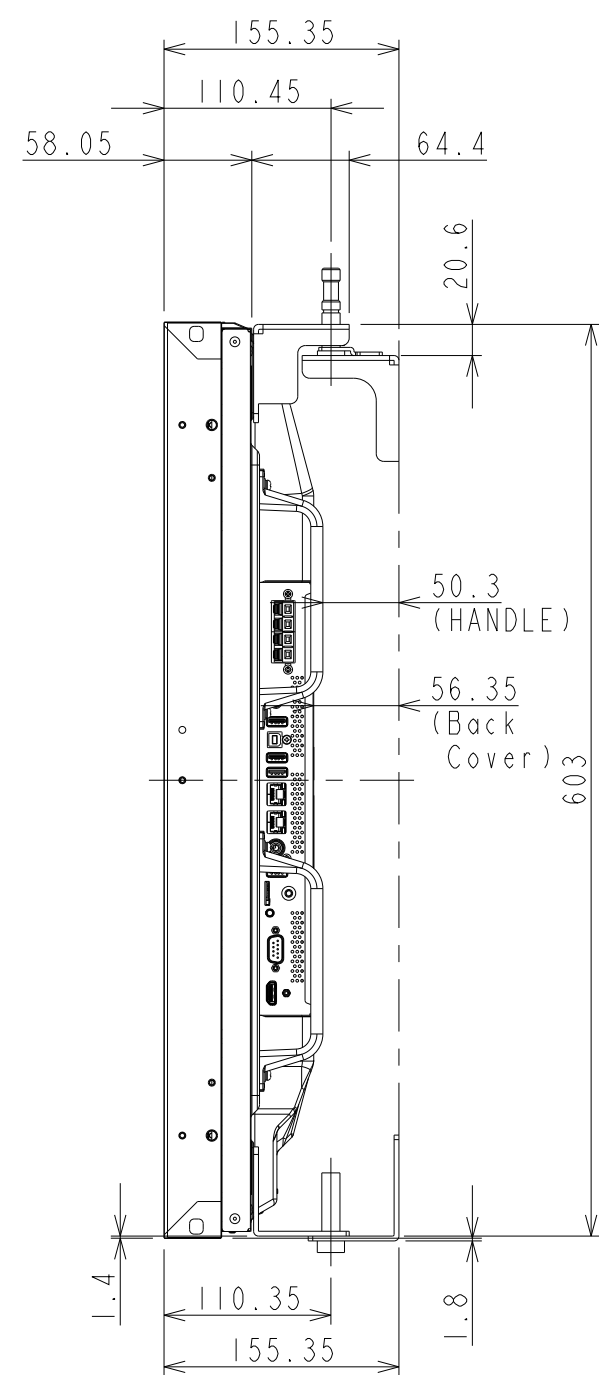

DETAIL of A

UNIT	mm
SCALE	1/5
MODEL	UN492S with WM-49UN-L
NEC Display Solutions 2019/11/01	