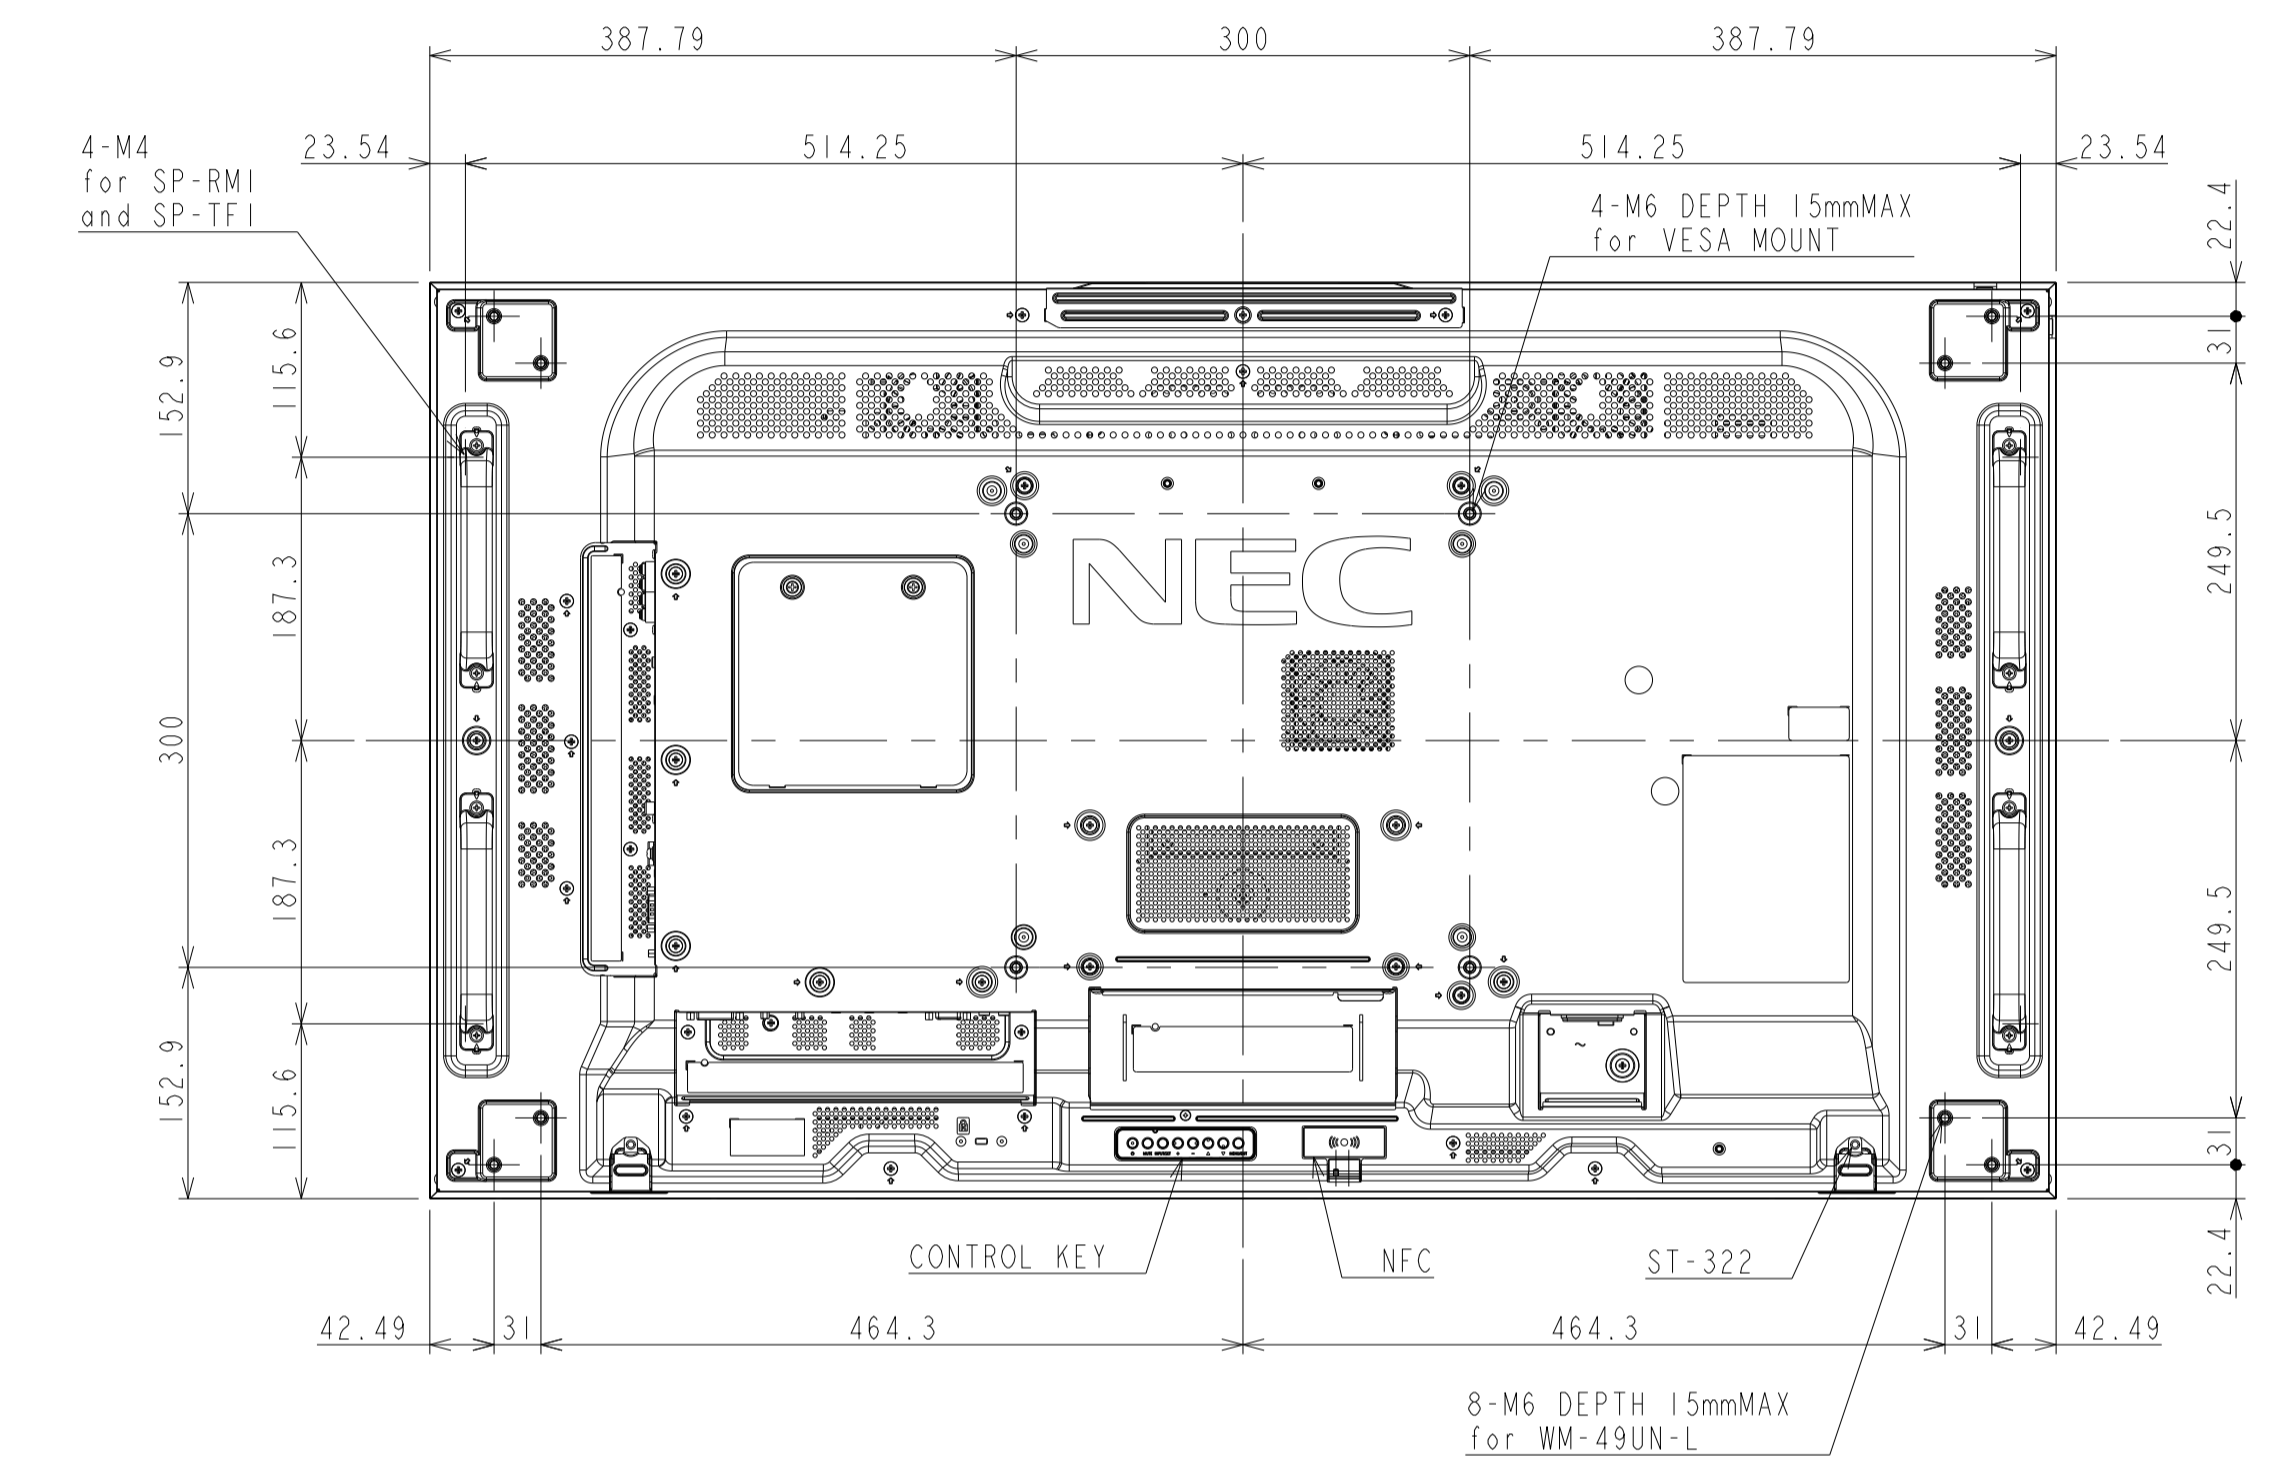

UN492S_OUTLINE

The center of gravity: it is within 10mm from active center.

DETAIL B
SCALE: NTS

DETAIL C
SCALE (1/1)

UNIT	mm
SCALE	1/5
MODEL	UN492S
NEC Display Solutions 2019/10/18	