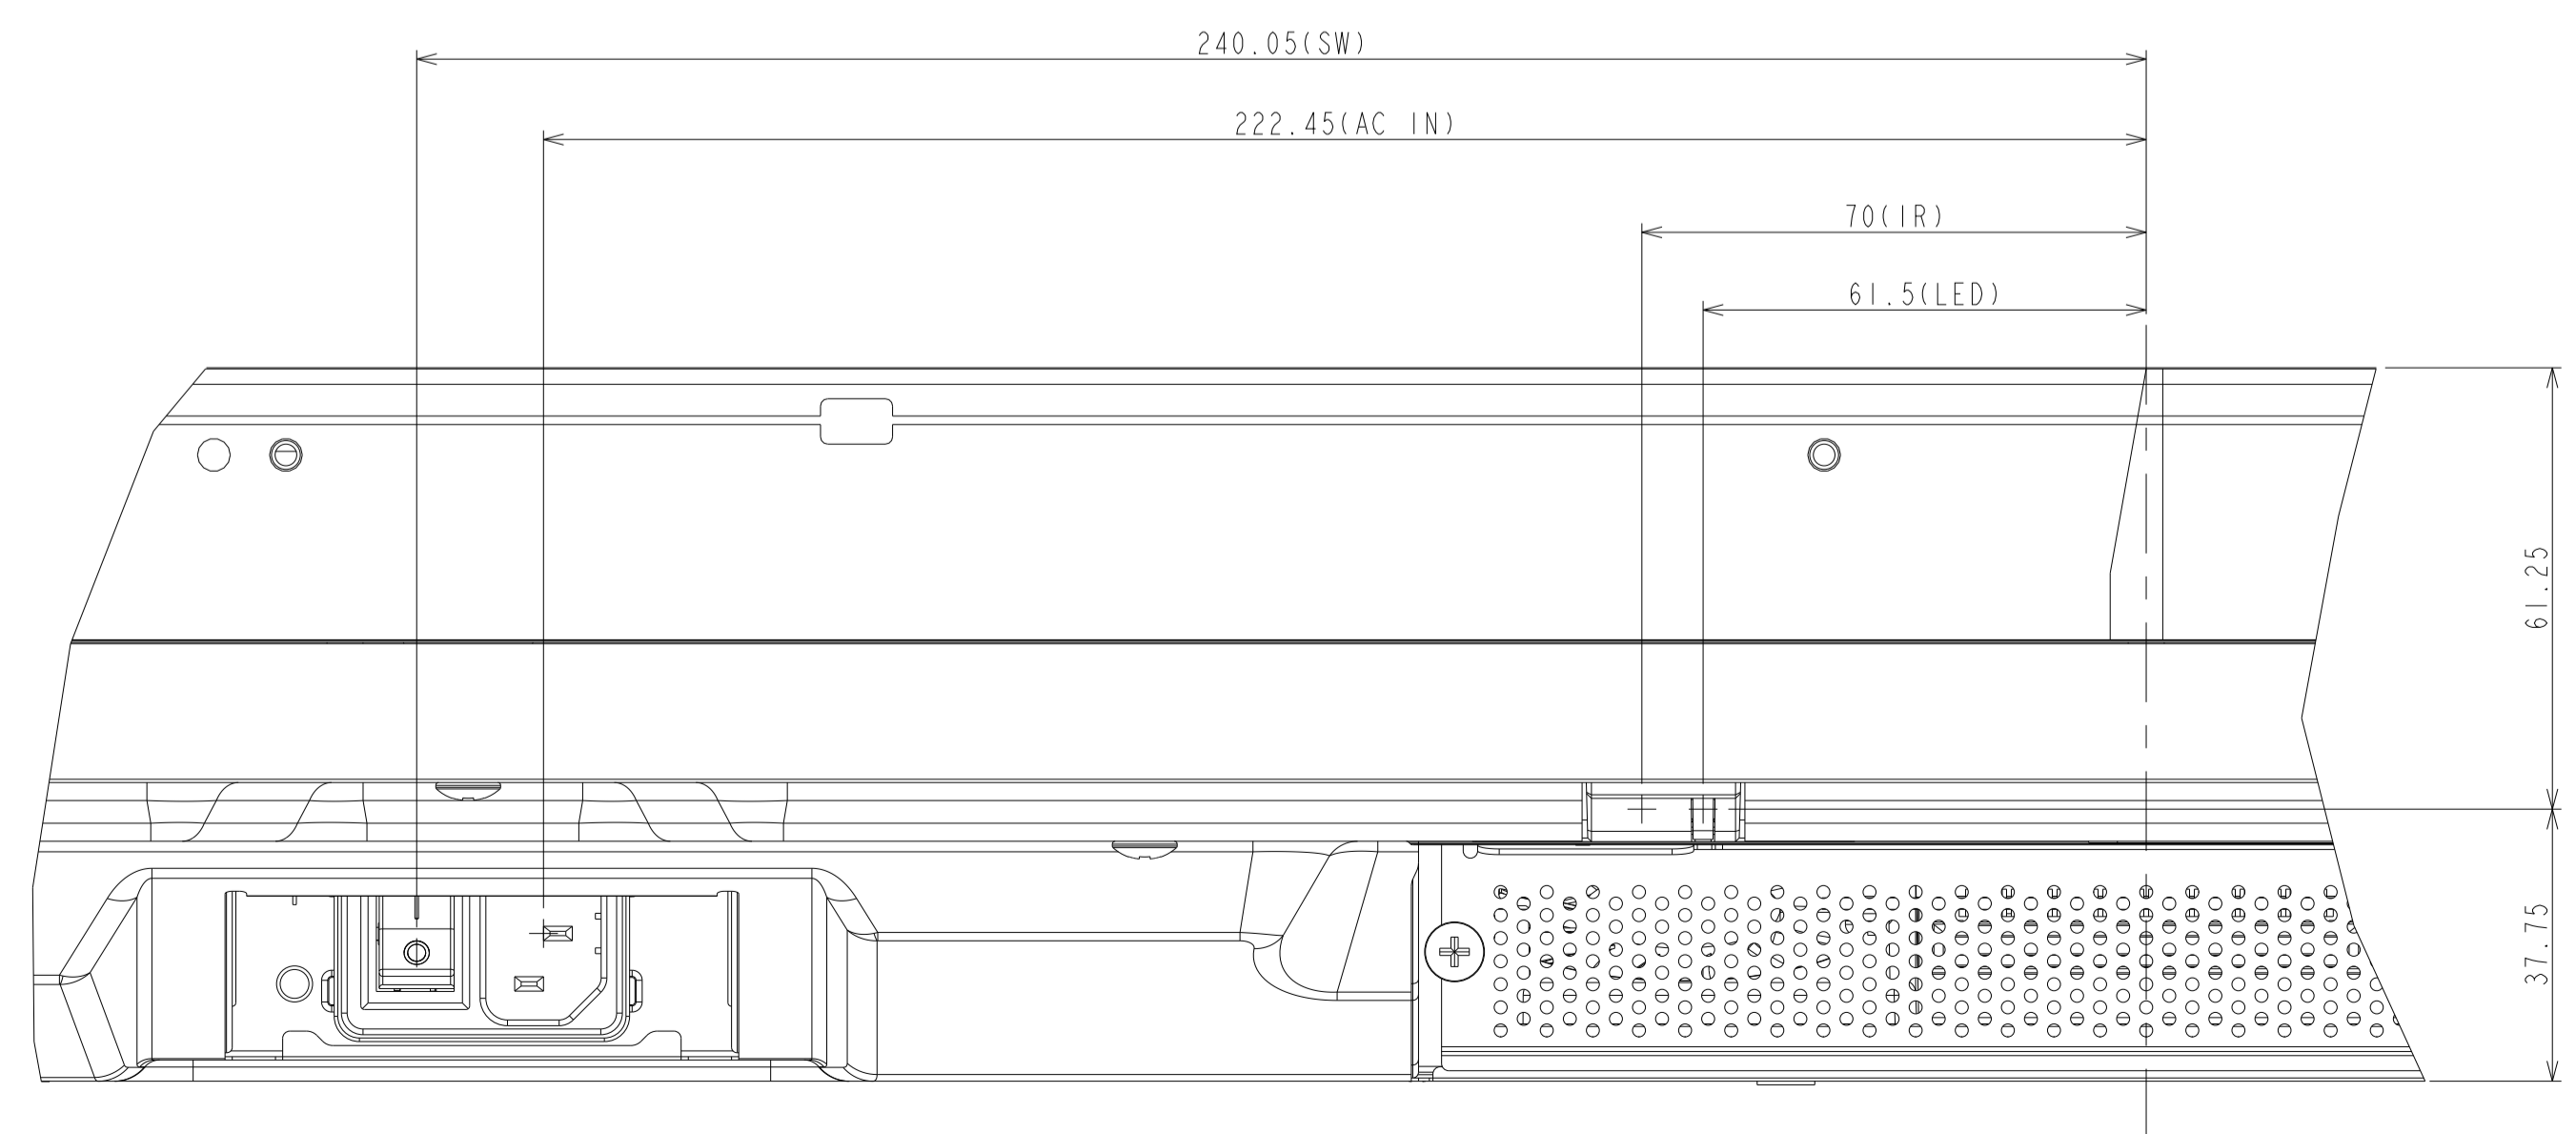

UN492S_OUTLINE

The center of gravity: it is within 10mm from active center.

DETAIL B
SCALE: NTS

DETAIL C
SCALE (1/1)

UNIT	mm
SCALE	1/5
MODEL	UN492S
NEC Display Solutions 2019/10/18	