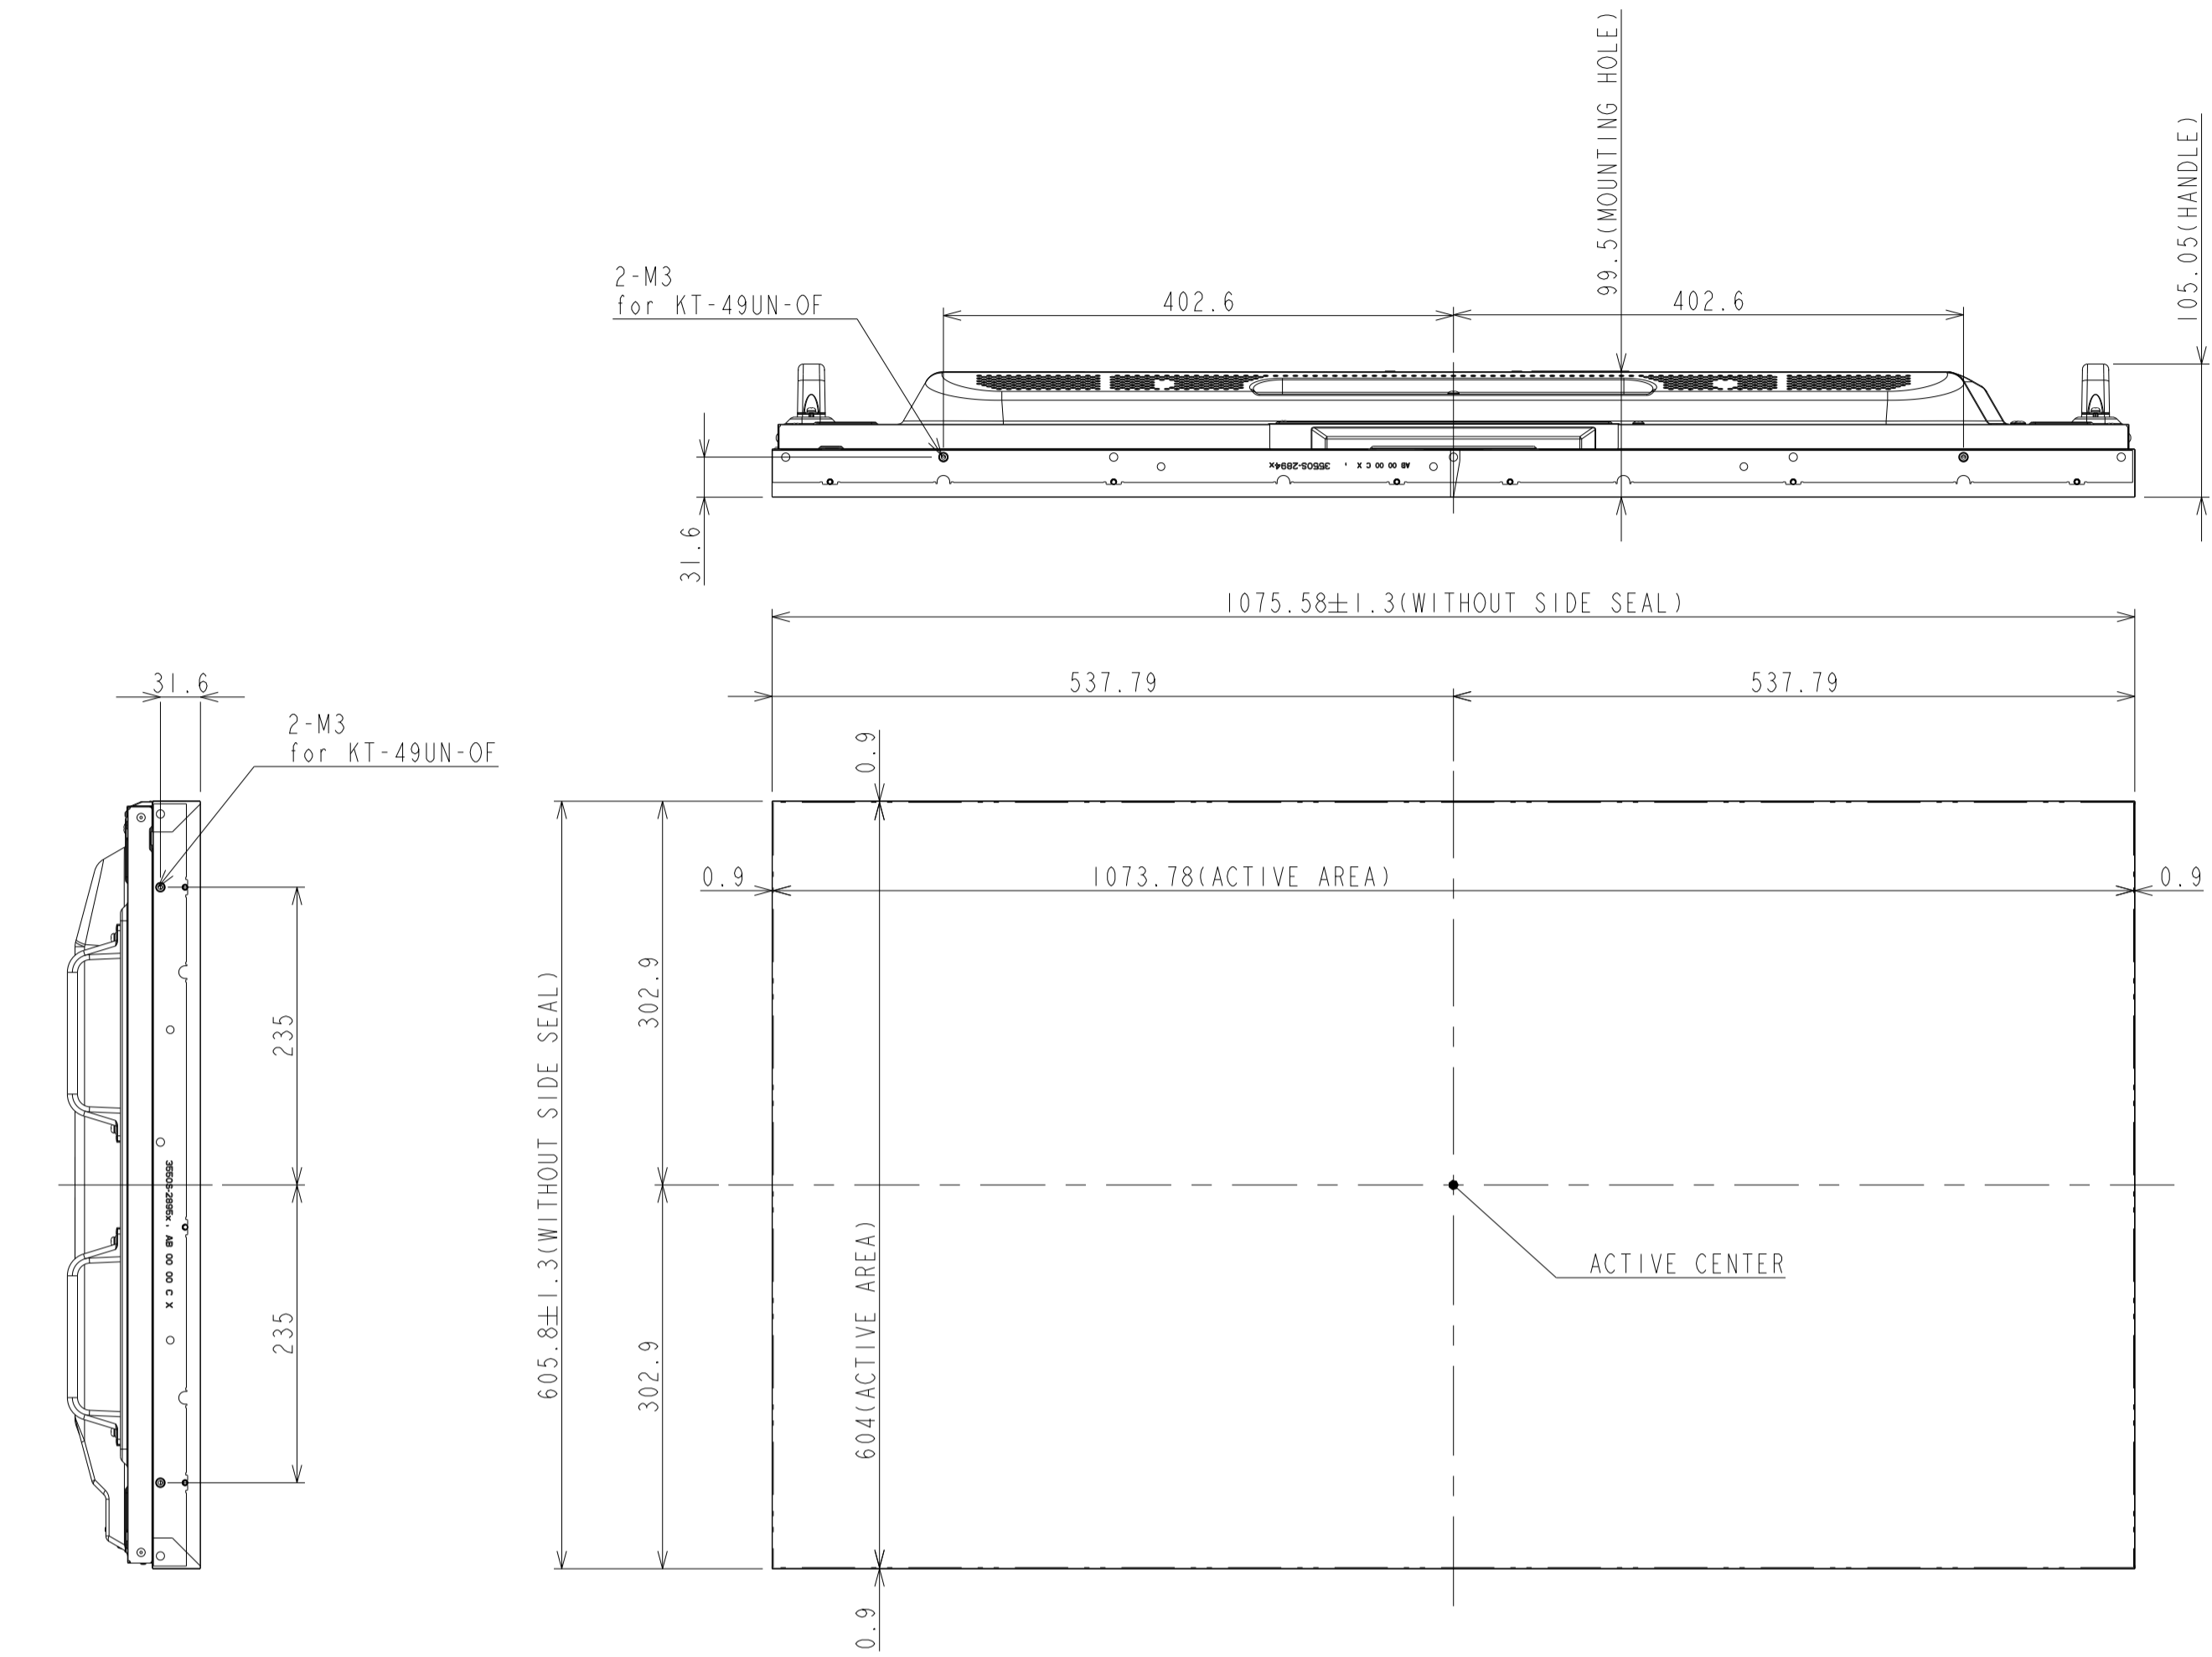

UN492S_OUTLINE

The center of gravity: it is within 10mm from active center.

DETAIL B
SCALE: NTS

DETAIL C
SCALE (1/1)

UNIT	mm
SCALE	1/5
MODEL	UN492S
NEC Display Solutions 2019/10/18	