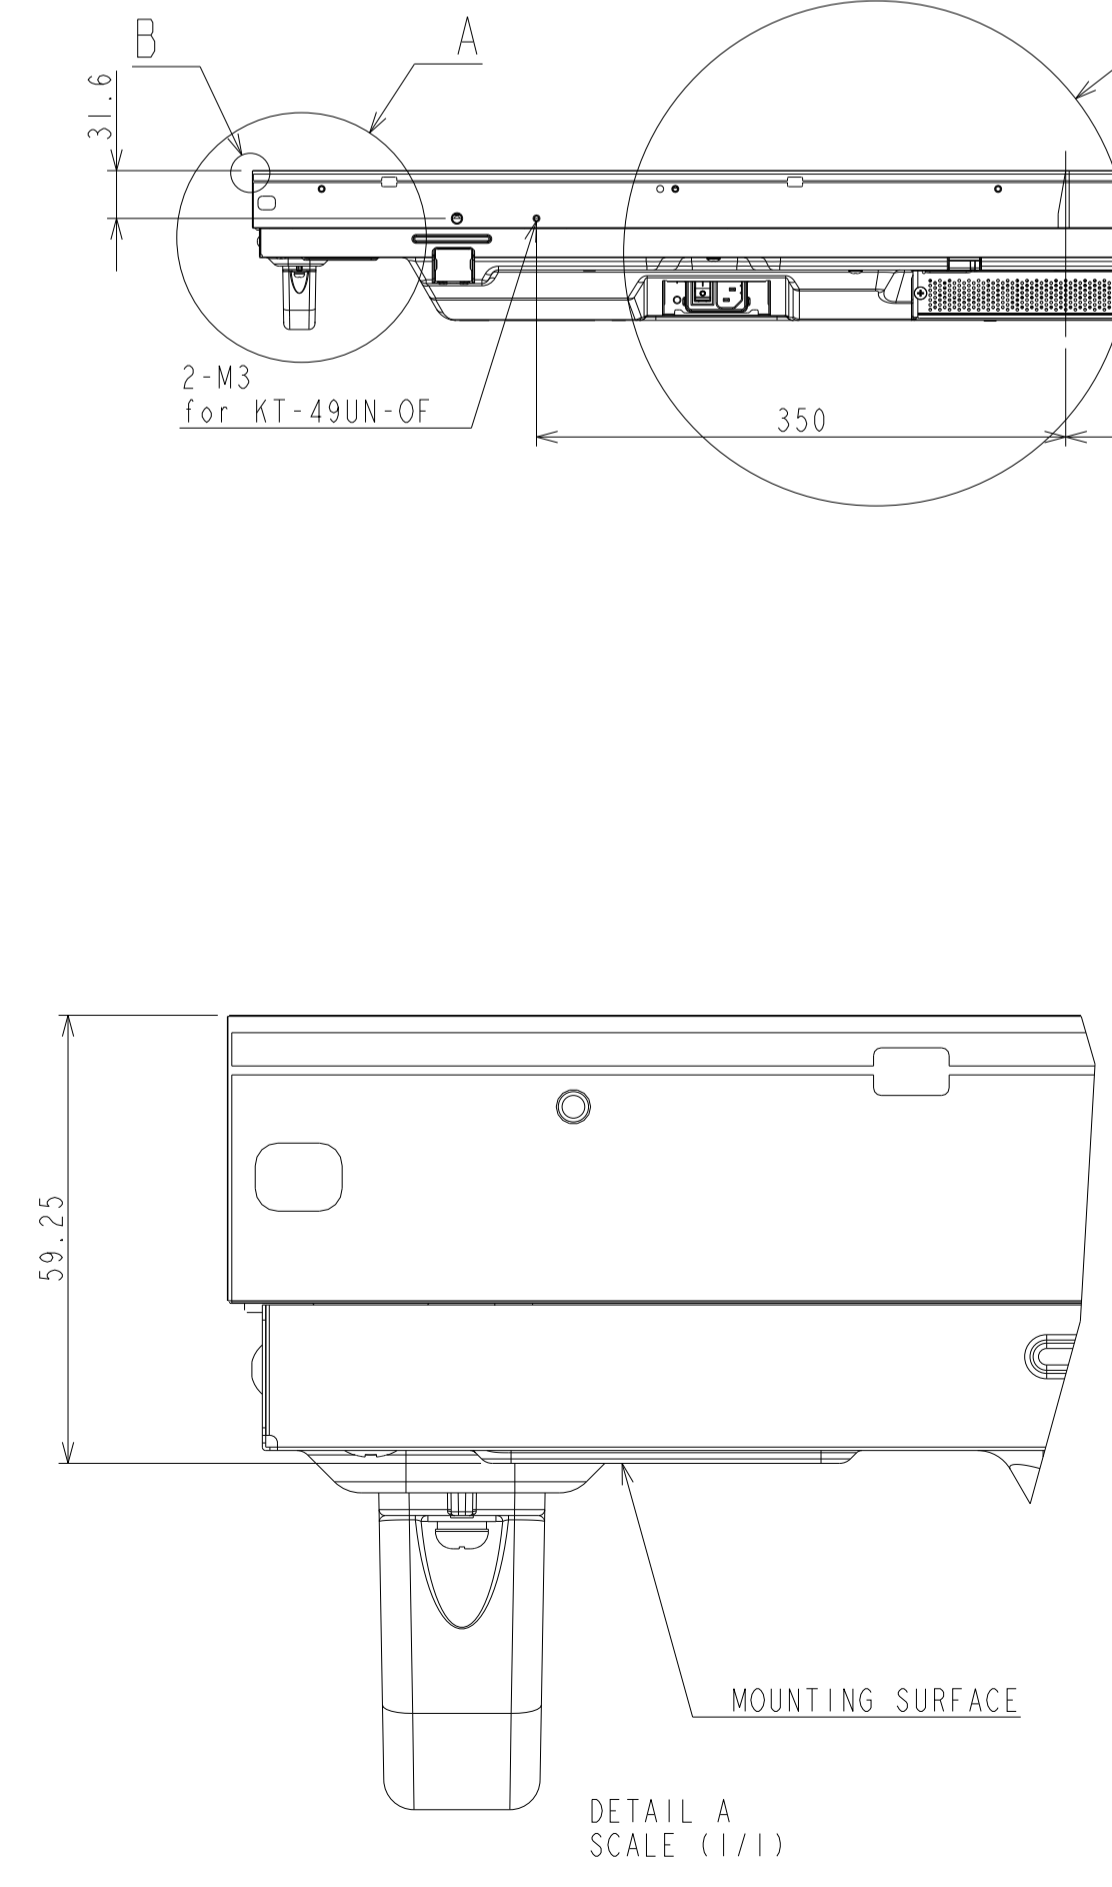

UN492S_OUTLINE

The center of gravity: it is within 10mm from active center.

DETAIL B
SCALE: NTS

DETAIL C
SCALE (1/1)

UNIT	mm
SCALE	1/5
MODEL	UN492S
NEC Display Solutions 2019/10/18	