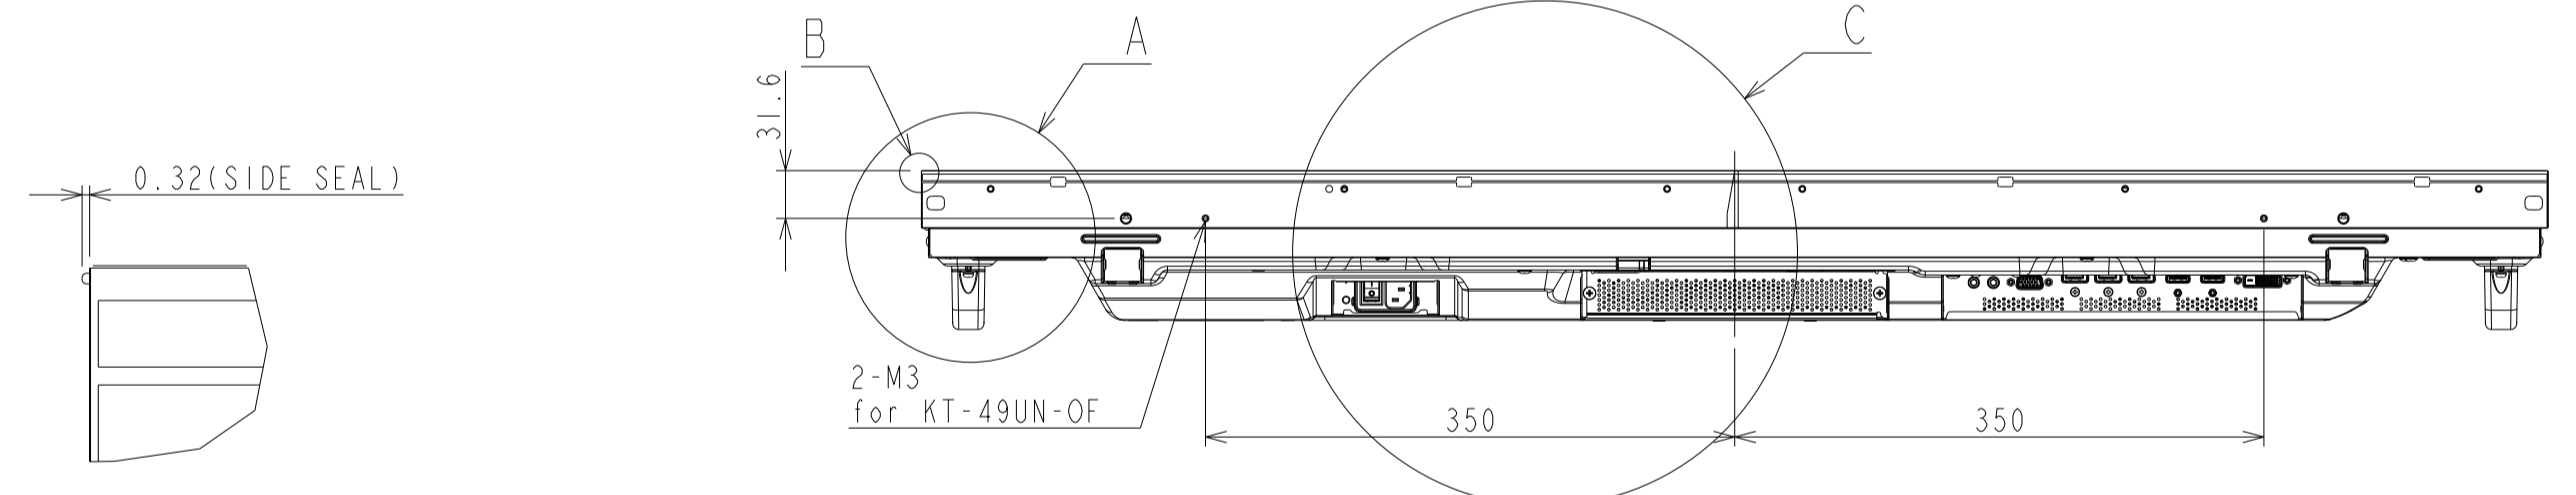

UN492S_OUTLINE

The center of gravity: it is within 10mm from active center.

DETAIL B
SCALE: NTS

DETAIL C
SCALE (1/1)

UNIT	mm
SCALE	1/5
MODEL	UN492S
NEC Display Solutions 2019/10/18	