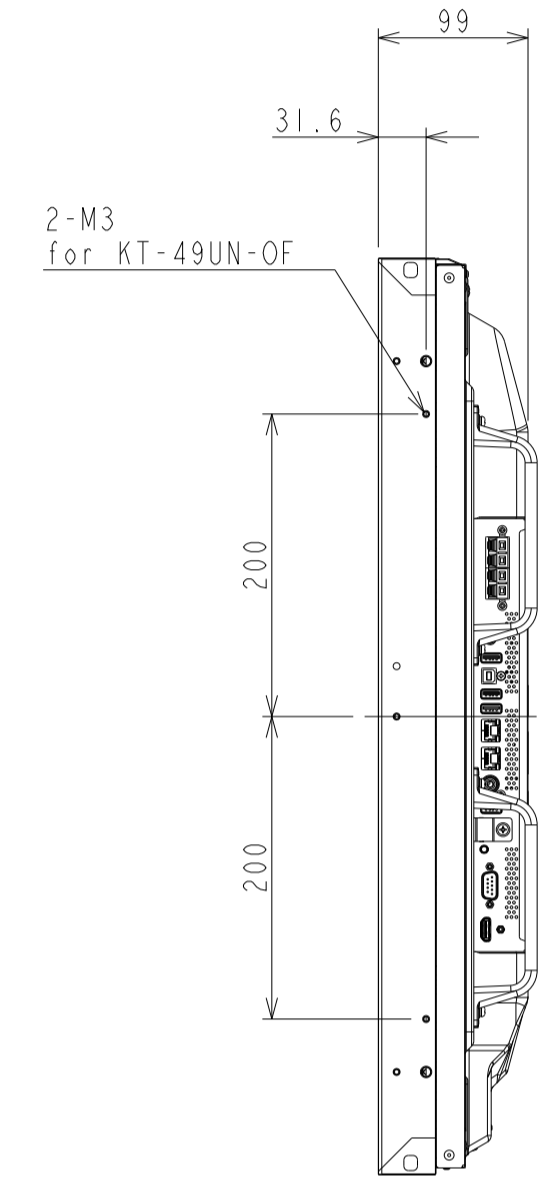

UN492S_OUTLINE

The center of gravity: it is within 10mm from active center.

DETAIL B
SCALE: NTS

DETAIL C
SCALE (1/1)

UNIT	mm
SCALE	1/5
MODEL	UN492S
NEC Display Solutions 2019/10/18	