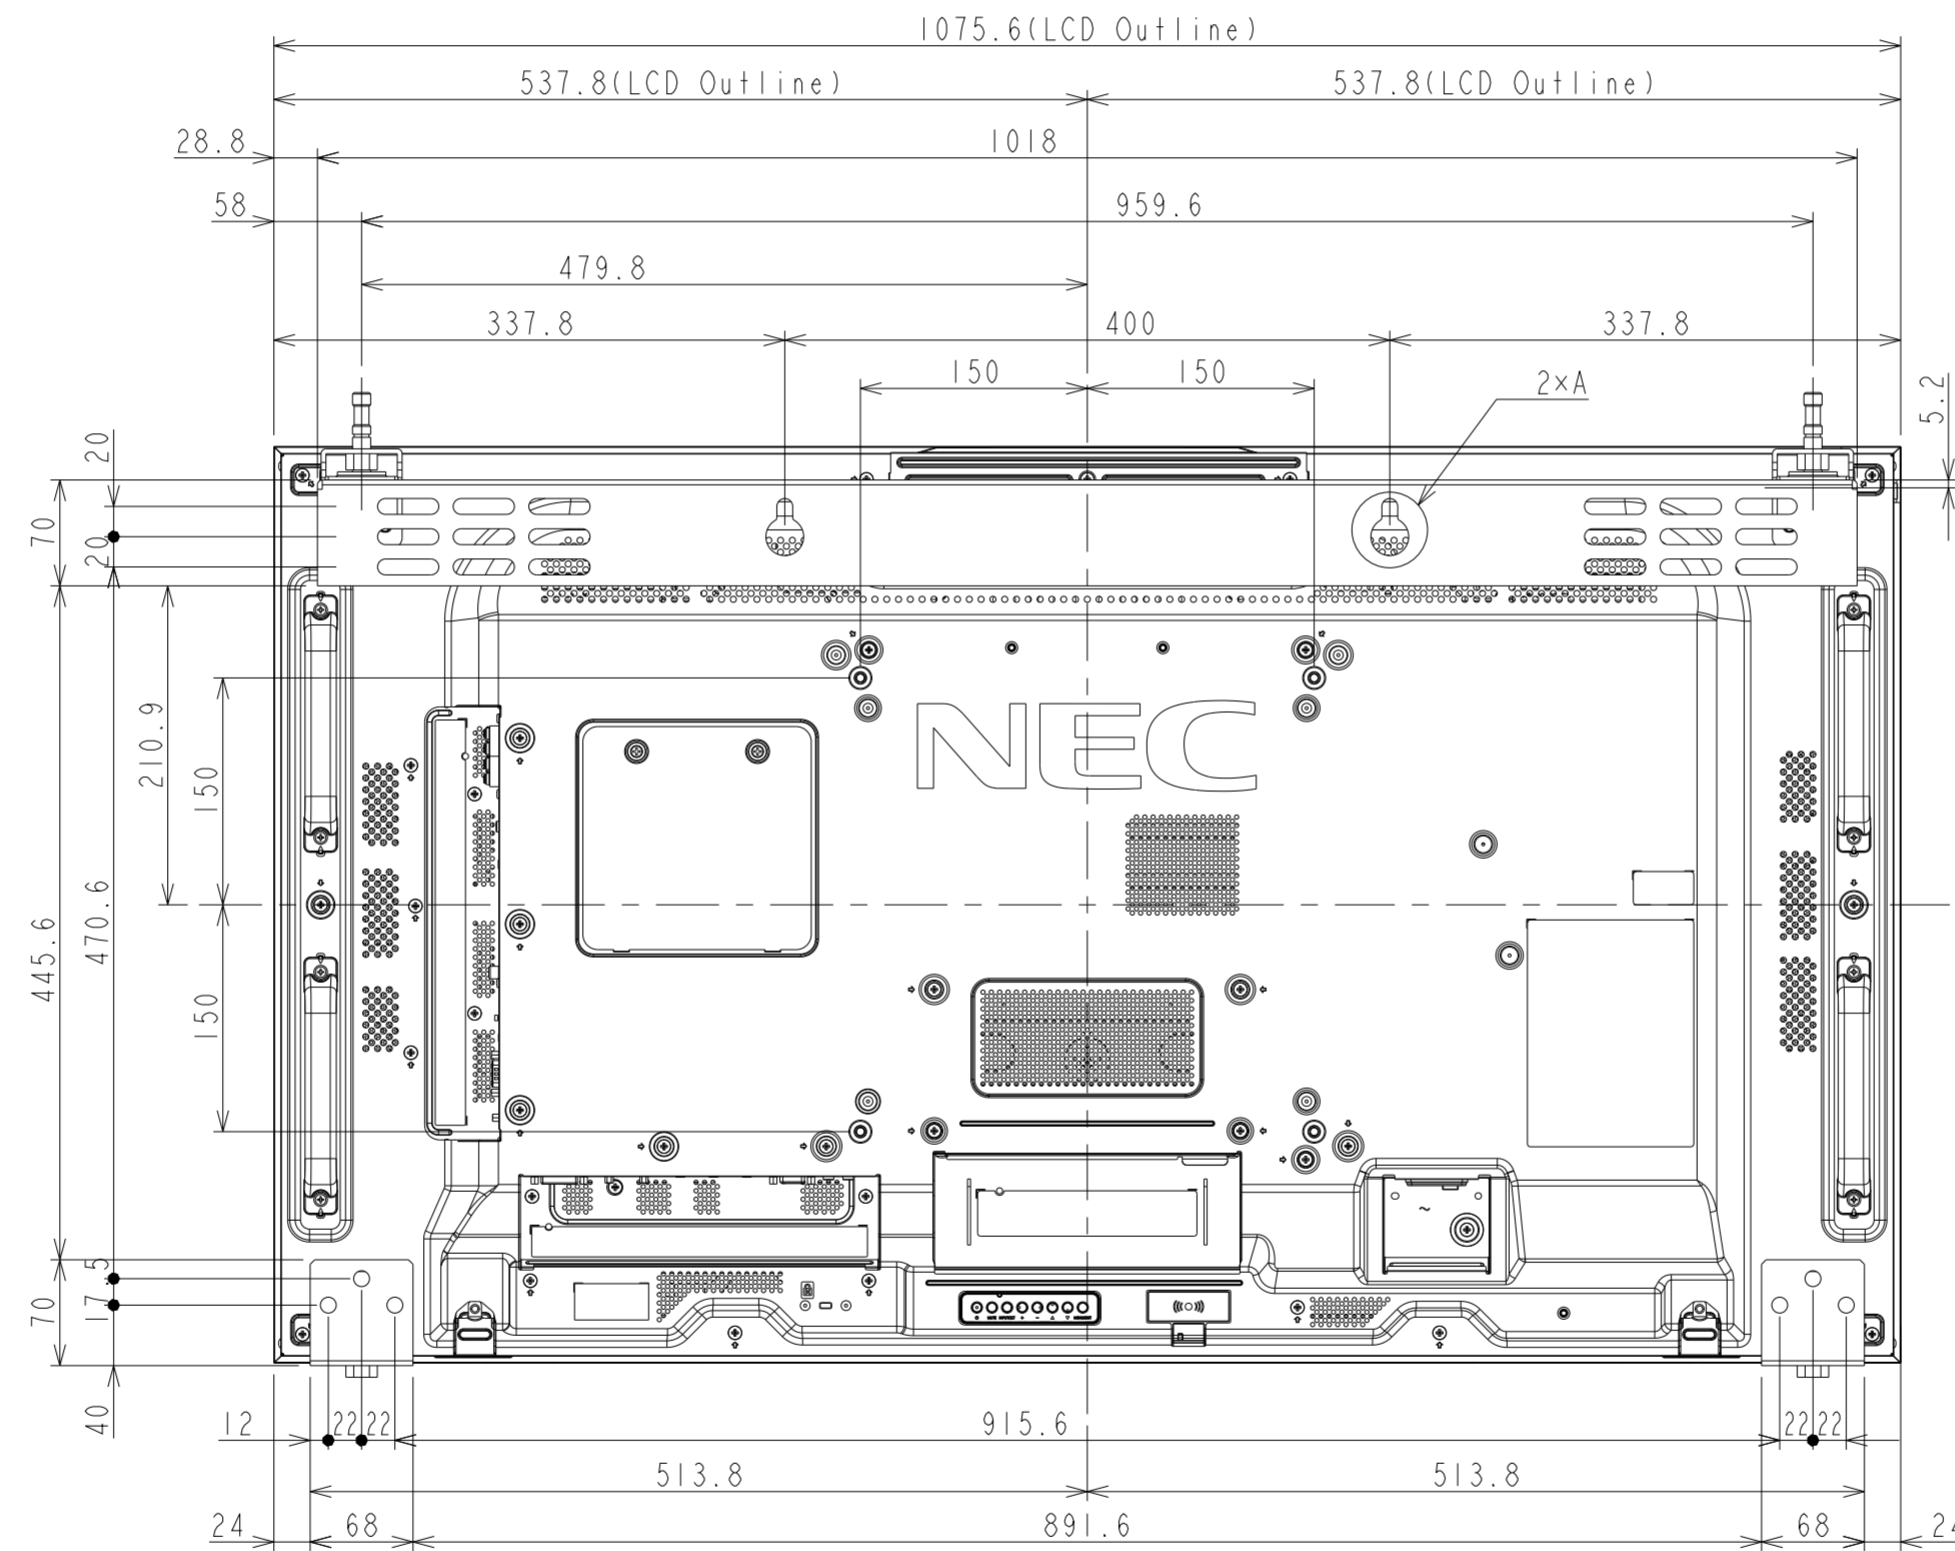

DETAIL of A

UNIT	mm
SCALE	1/5
MODEL	UN492VS with WM-49UN-L
NEC Display Solutions 2019/11/01	