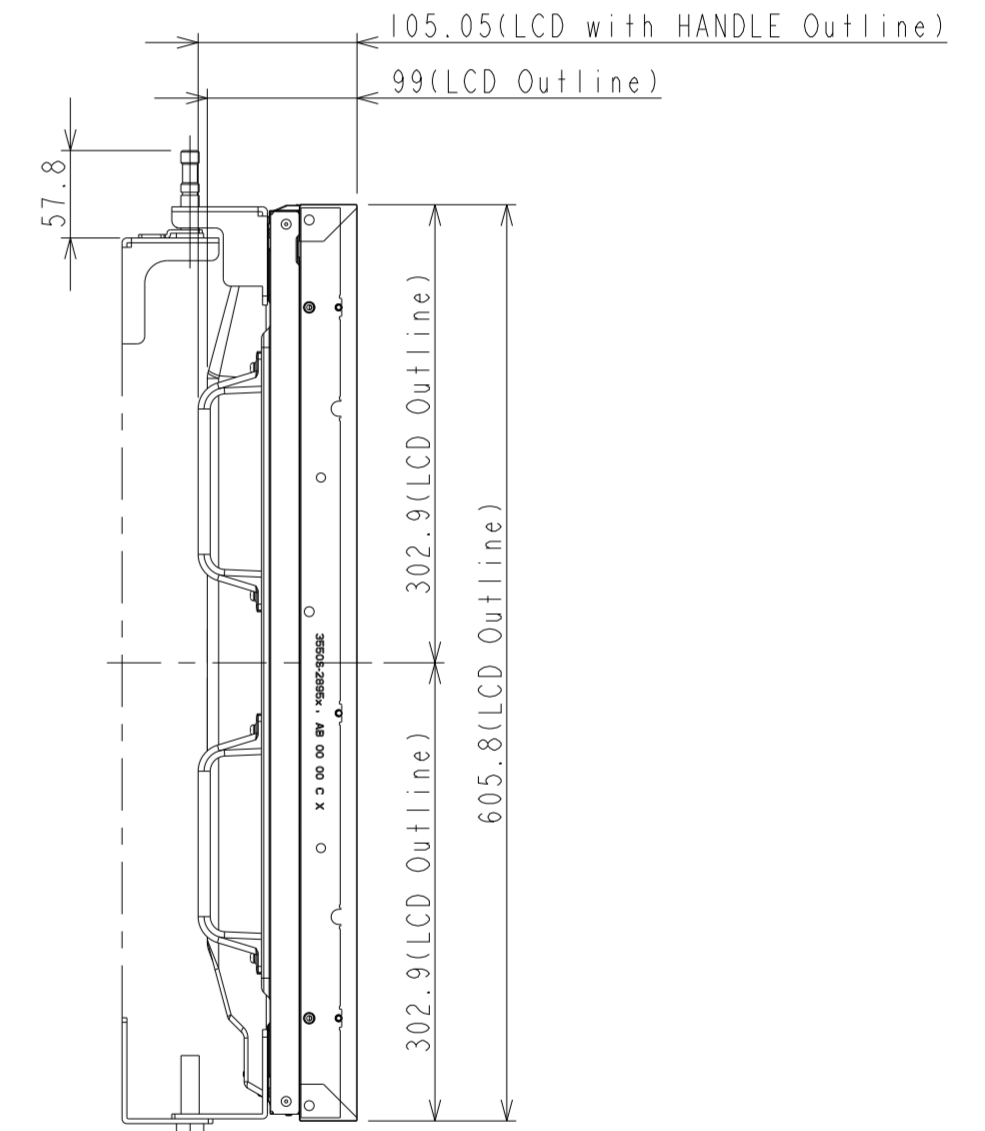

DETAIL of A

UNIT	mm
SCALE	1/5
MODEL	UN492VS with WM-49UN-L
NEC Display Solutions 2019/11/01	