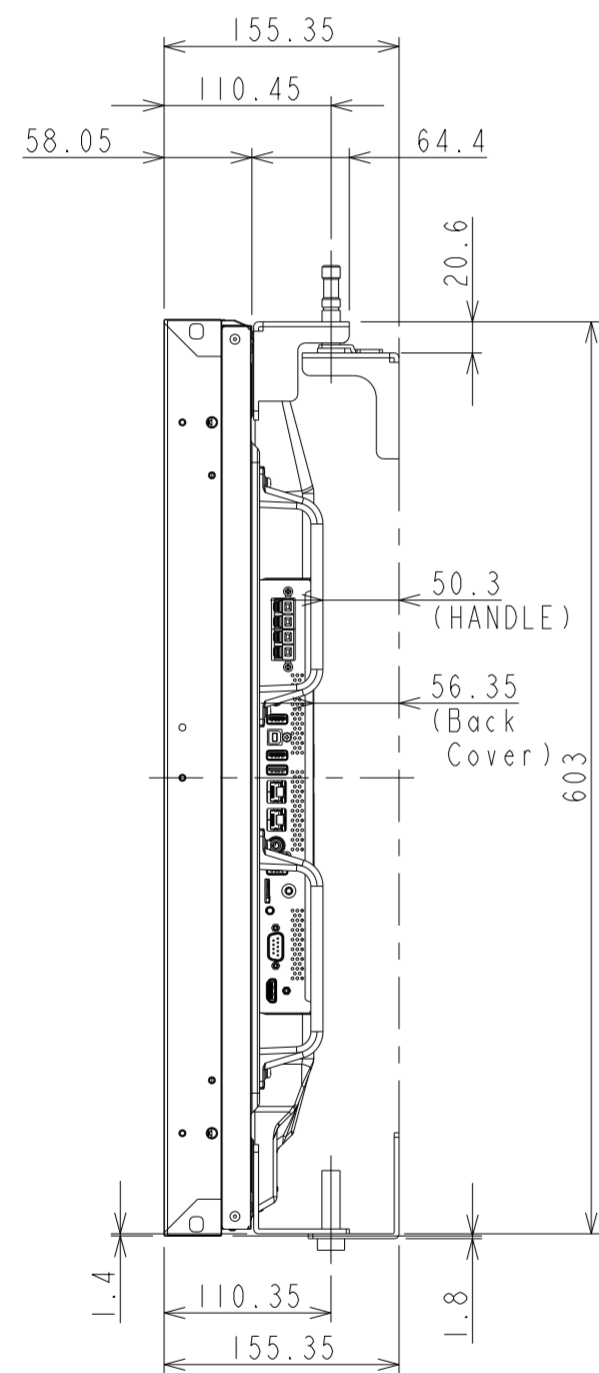

DETAIL of A

UNIT	mm
SCALE	1/5
MODEL	UN492VS with WM-49UN-L
NEC Display Solutions 2019/11/01	