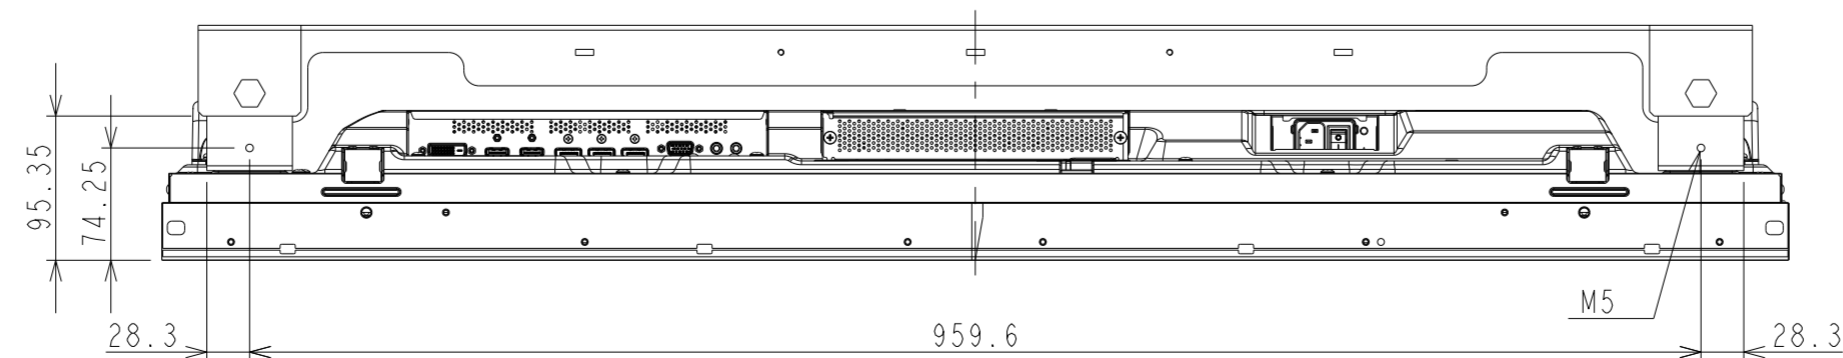

DETAIL of A

UNIT	mm
SCALE	1/5
MODEL	UN492VS with WM-49UN-L
NEC Display Solutions 2019/11/01	