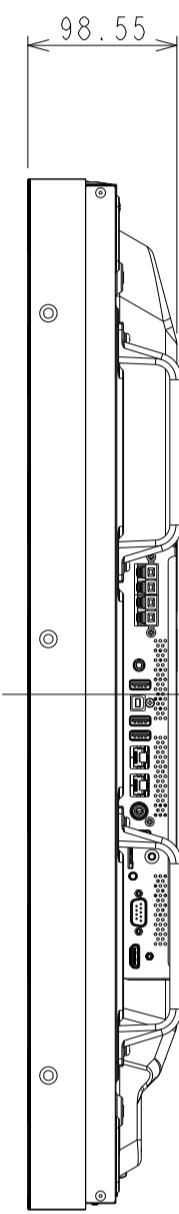

UN552S_OUTLINE

The center of gravity: It is within 10mm from active center.

NOTE

1. Side seal thickness about
A: 0.18mm, B: 0.12mm

DETAIL A
SCALE (1/1)

DETAIL B
SCALE (1/1)

DETAIL C
SCALE (1/1)

DETAIL D
SCALE (1/1)

UNIT	mm
SCALE	1/5
MODEL	UN552S
NEC Display Solutions 2019/10/18	