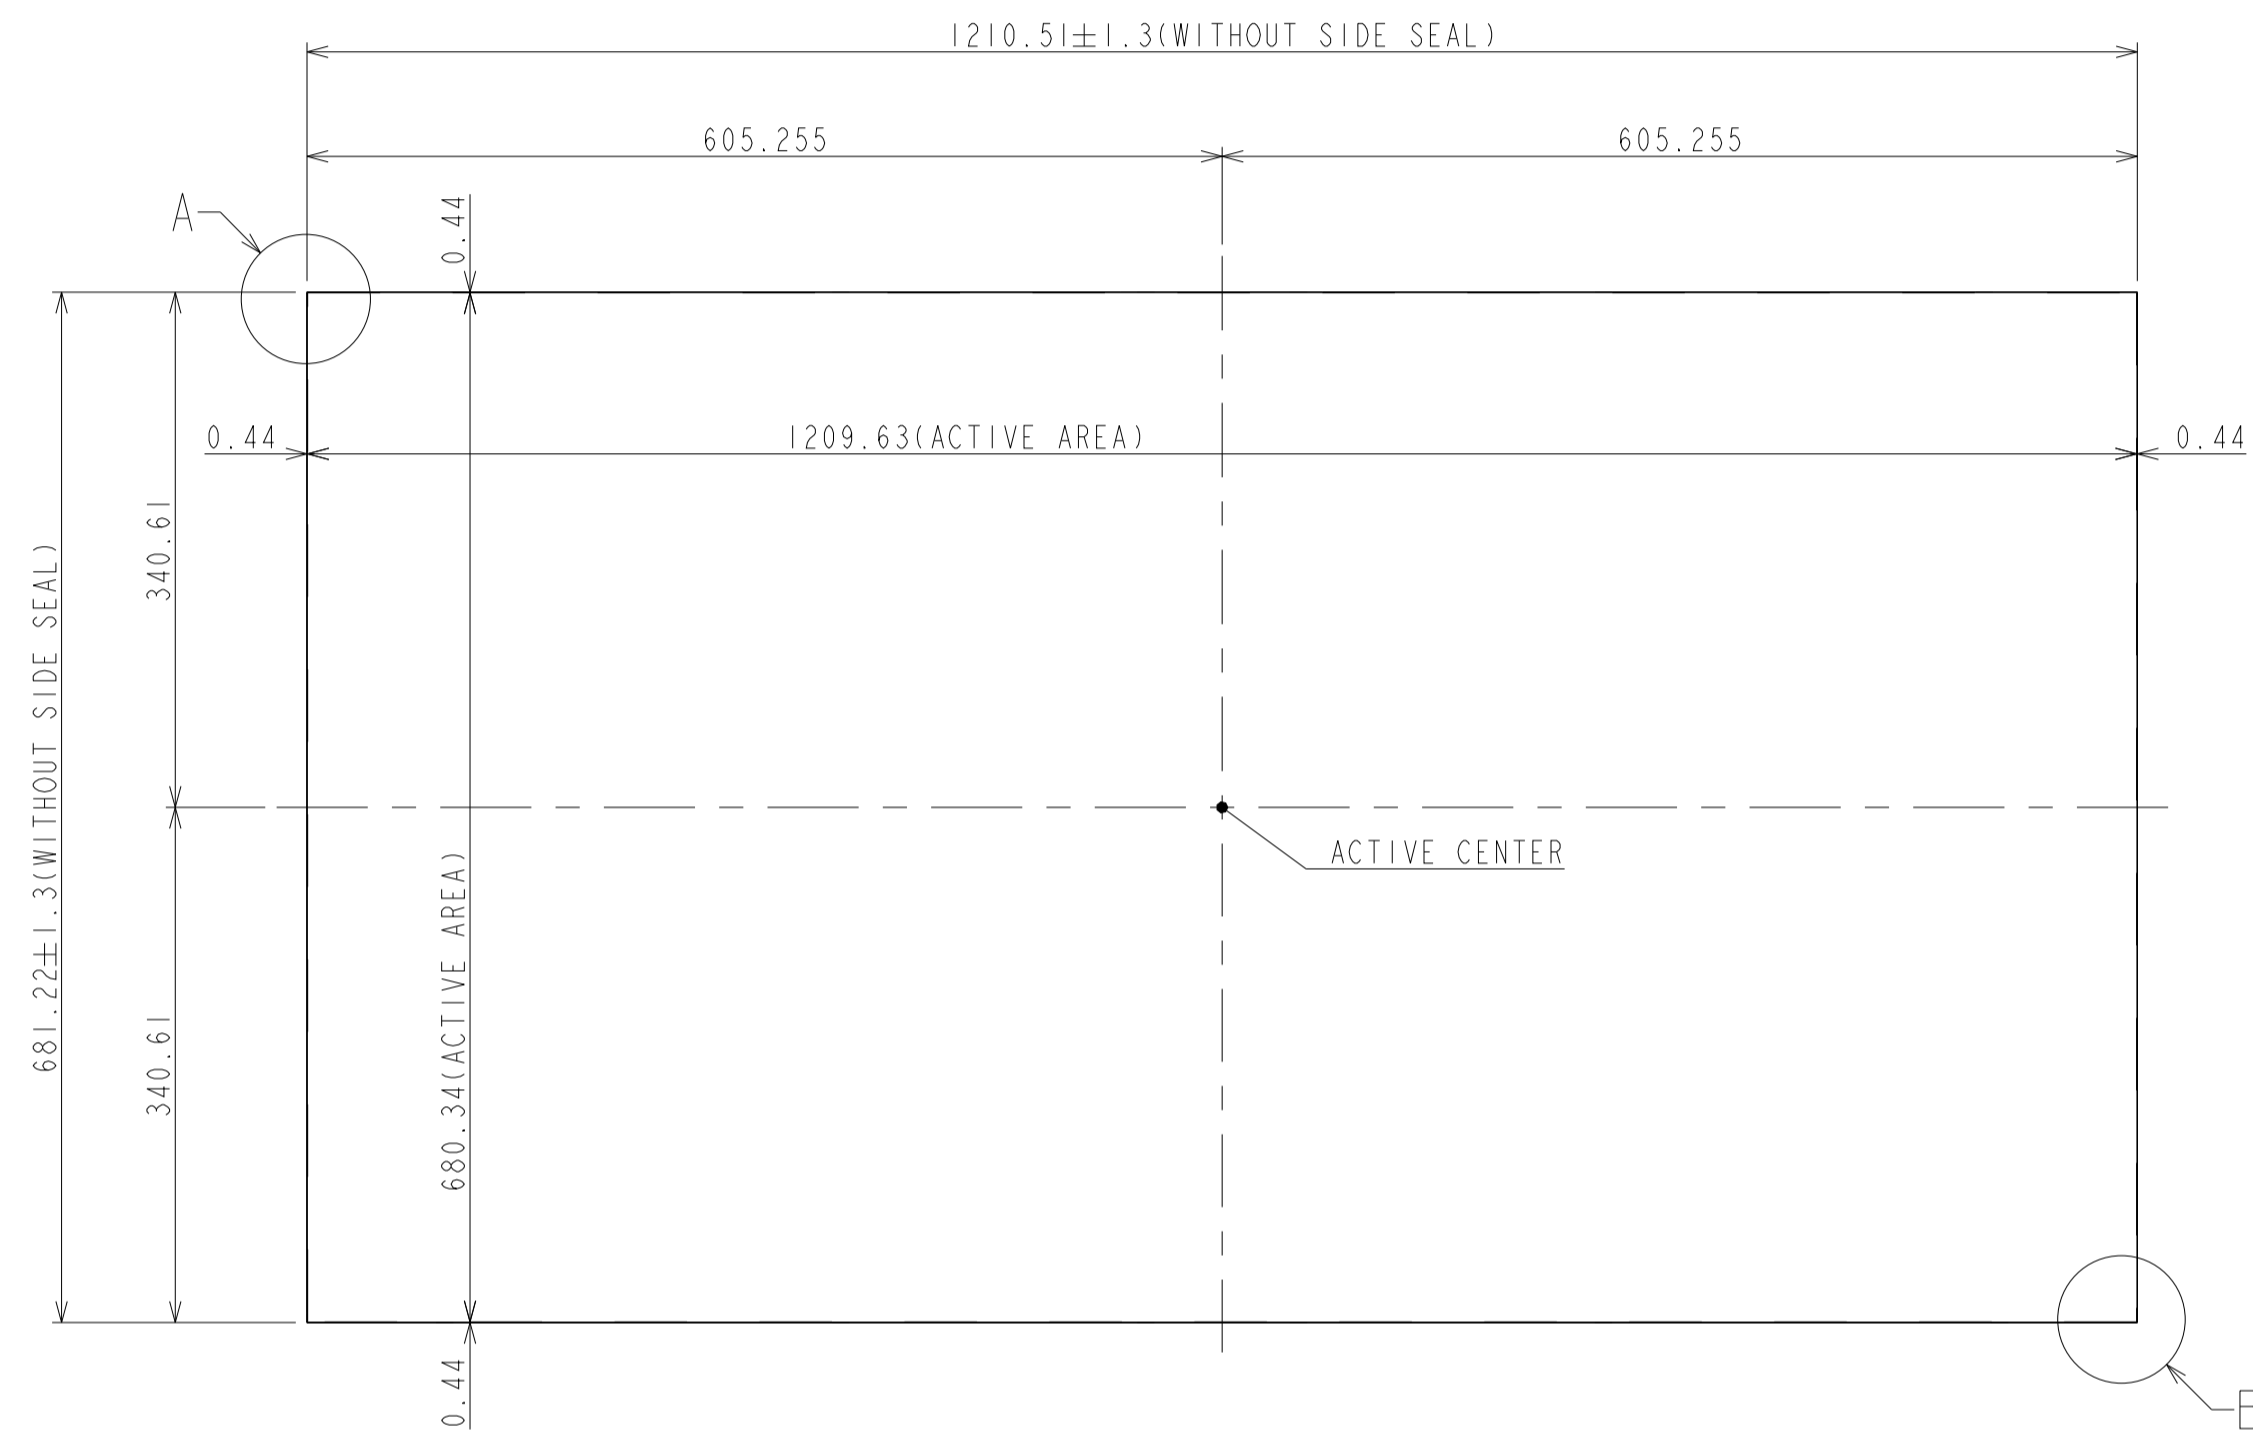

UN552S_OUTLINE

The center of gravity: It is within 10mm from active center.

NOTE

1. Side seal thickness about
A: 0.18mm, B: 0.12mm

DETAIL A
SCALE (1/1)

DETAIL B
SCALE (1/1)

DETAIL C
SCALE (1/1)

DETAIL D
SCALE (1/1)

UNIT	mm
SCALE	1/5
MODEL	UN552S
NEC Display Solutions 2019/10/18	