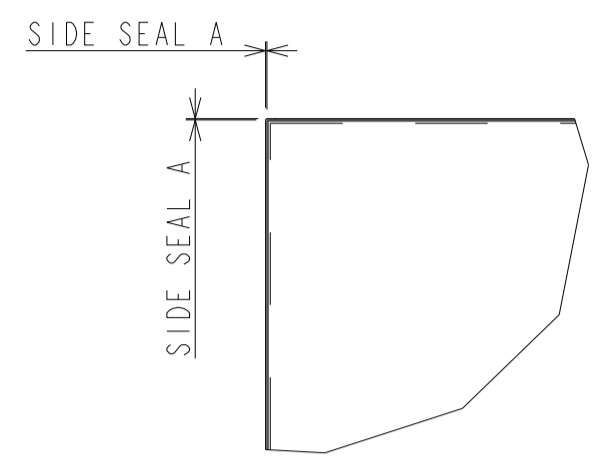

UN552S_OUTLINE

The center of gravity: It is within 10mm from active center.

NOTE

1. Side seal thickness about
A: 0.18mm, B: 0.12mm

DETAIL A
SCALE (1/1)

DETAIL B
SCALE (1/1)

DETAIL C
SCALE (1/1)

DETAIL D
SCALE (1/1)

UNIT	mm
SCALE	1/5
MODEL	UN552S
NEC Display Solutions 2019/10/18	