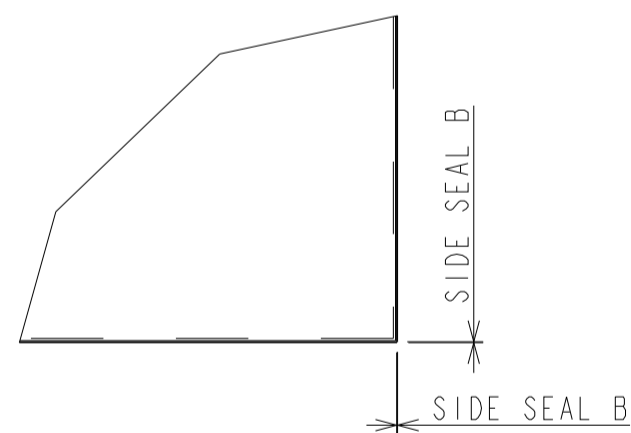

UN552S_OUTLINE

The center of gravity: It is within 10mm from active center.

NOTE

1. Side seal thickness about
A: 0.18mm, B: 0.12mm

DETAIL A
SCALE (1/1)

DETAIL B
SCALE (1/1)

DETAIL C
SCALE (1/1)

DETAIL D
SCALE (1/1)

UNIT	mm
SCALE	1/5
MODEL	UN552S
NEC Display Solutions 2019/10/18	