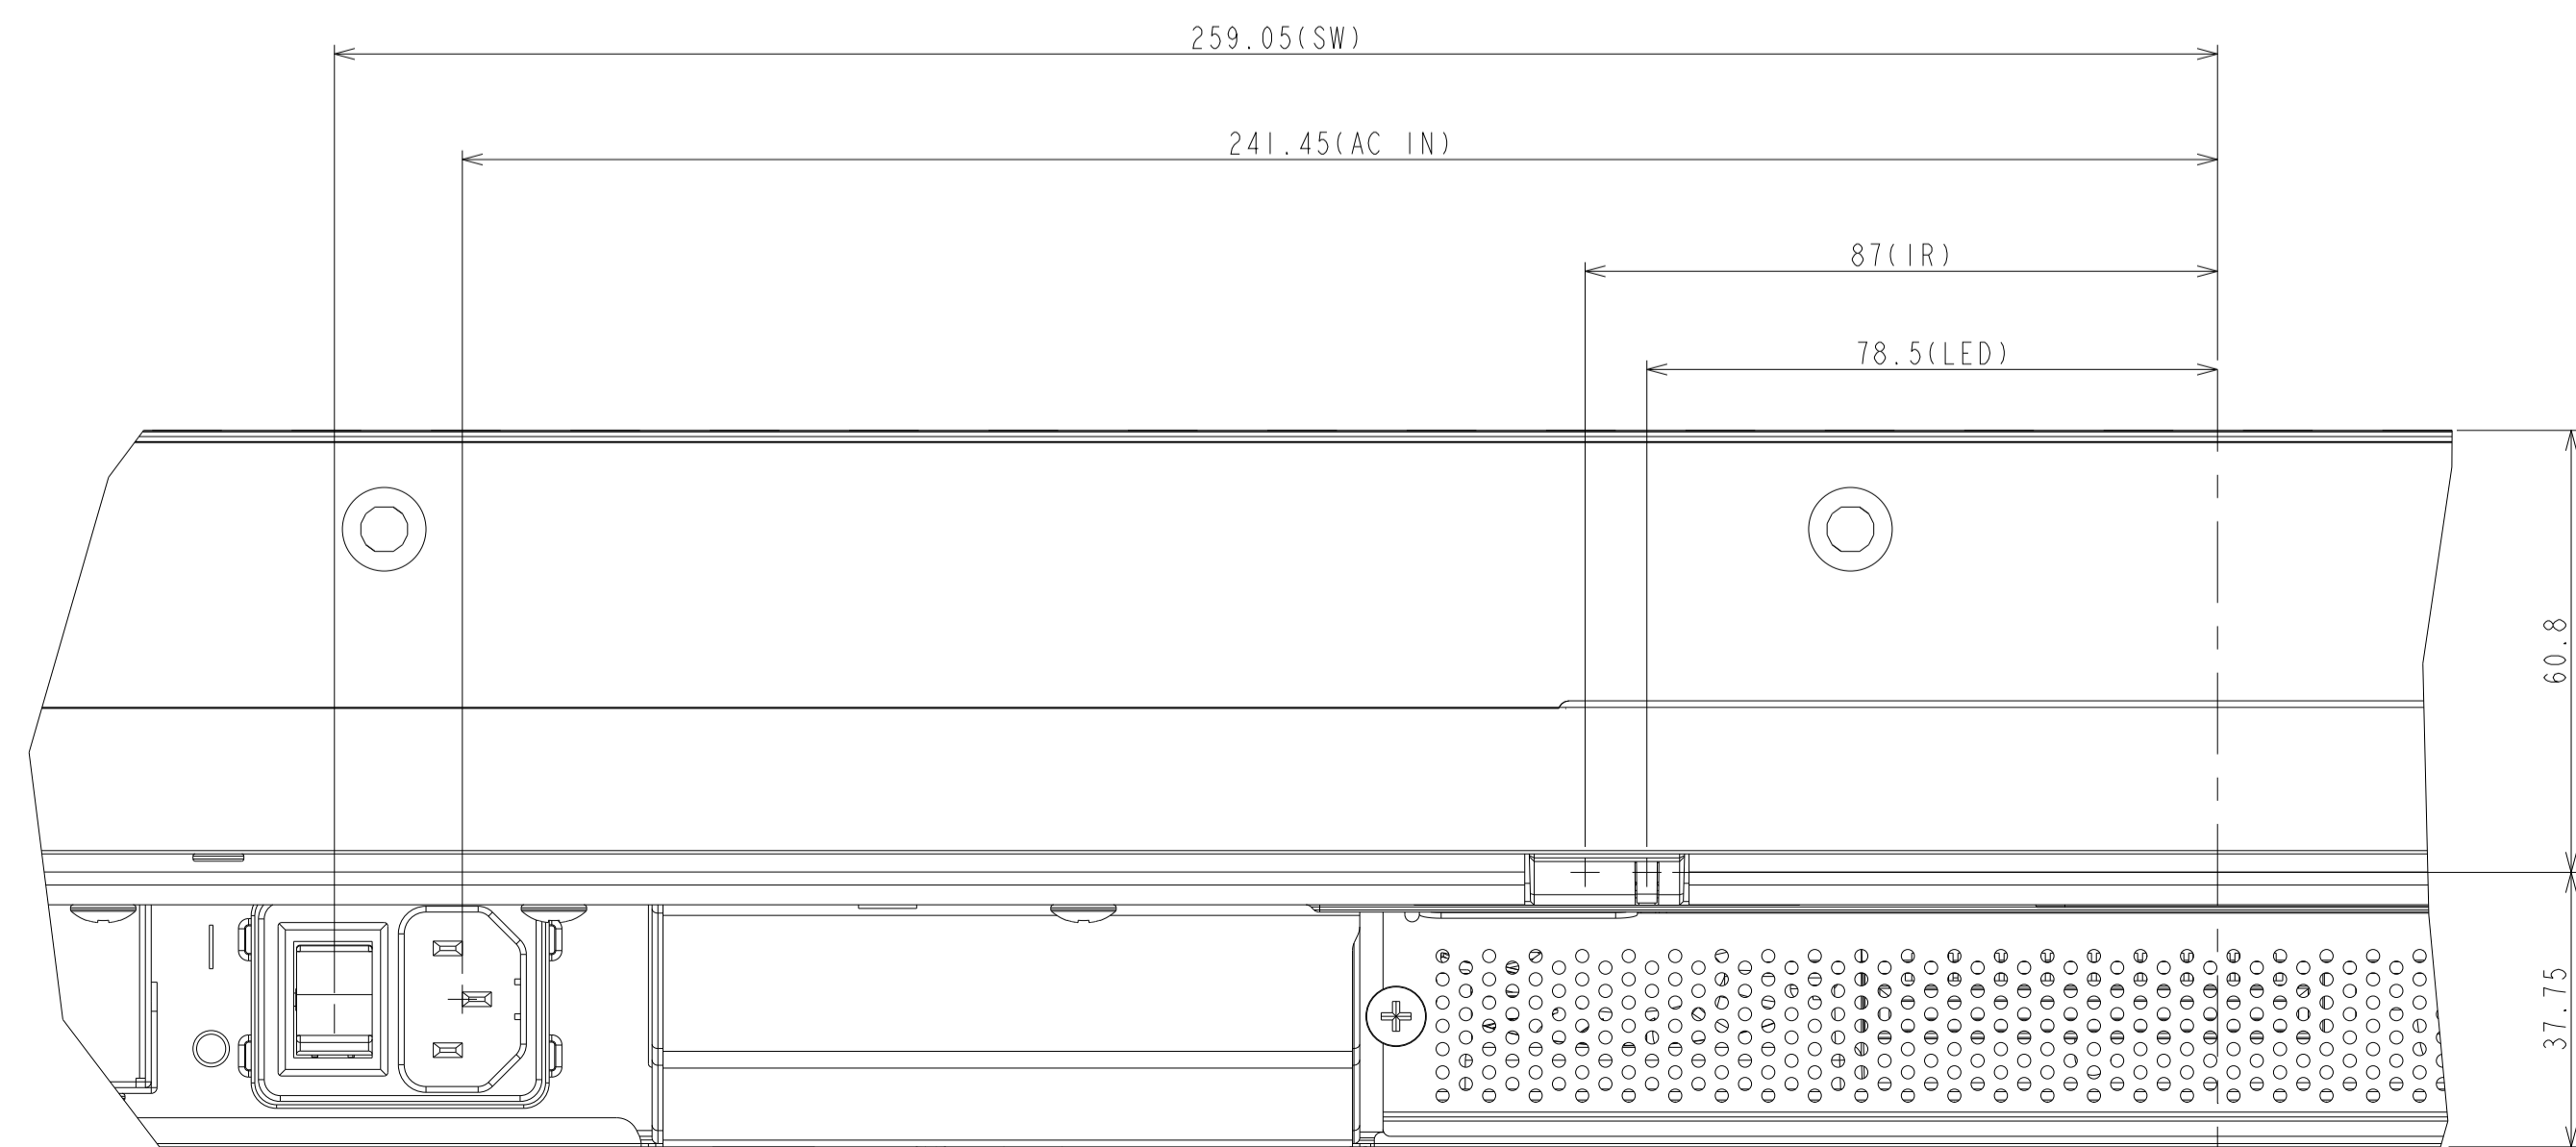

UN552S_OUTLINE

The center of gravity: It is within 10mm from active center.

NOTE

1. Side seal thickness about
A: 0.18mm, B: 0.12mm

DETAIL A
SCALE (1/1)

DETAIL B
SCALE (1/1)

DETAIL C
SCALE (1/1)

DETAIL D
SCALE (1/1)

UNIT	mm
SCALE	1/5
MODEL	UN552S
NEC Display Solutions 2019/10/18	