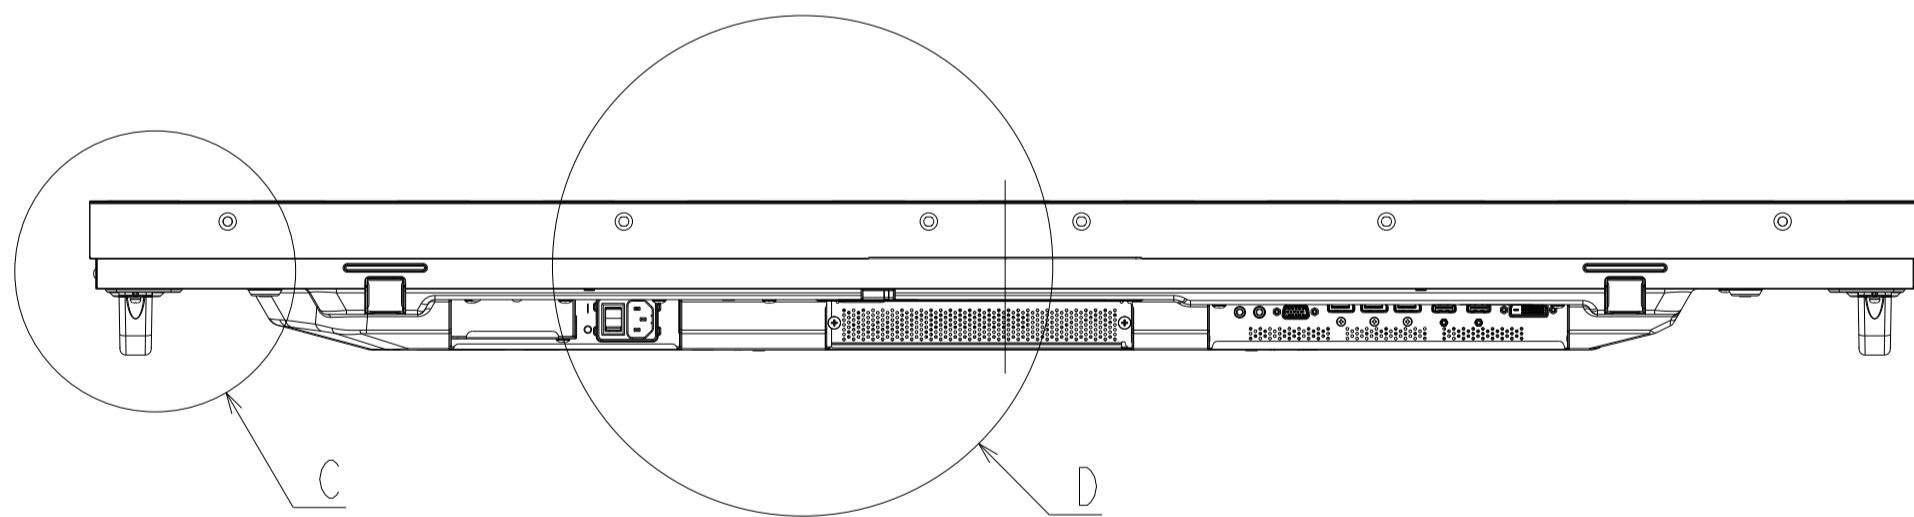

UN552S_OUTLINE

The center of gravity: It is within 10mm from active center.

NOTE

1. Side seal thickness about
A: 0.18mm, B: 0.12mm

DETAIL A
SCALE (1/1)

DETAIL B
SCALE (1/1)

DETAIL C
SCALE (1/1)

DETAIL D
SCALE (1/1)

UNIT	mm
SCALE	1/5
MODEL	UN552S
NEC Display Solutions 2019/10/18	