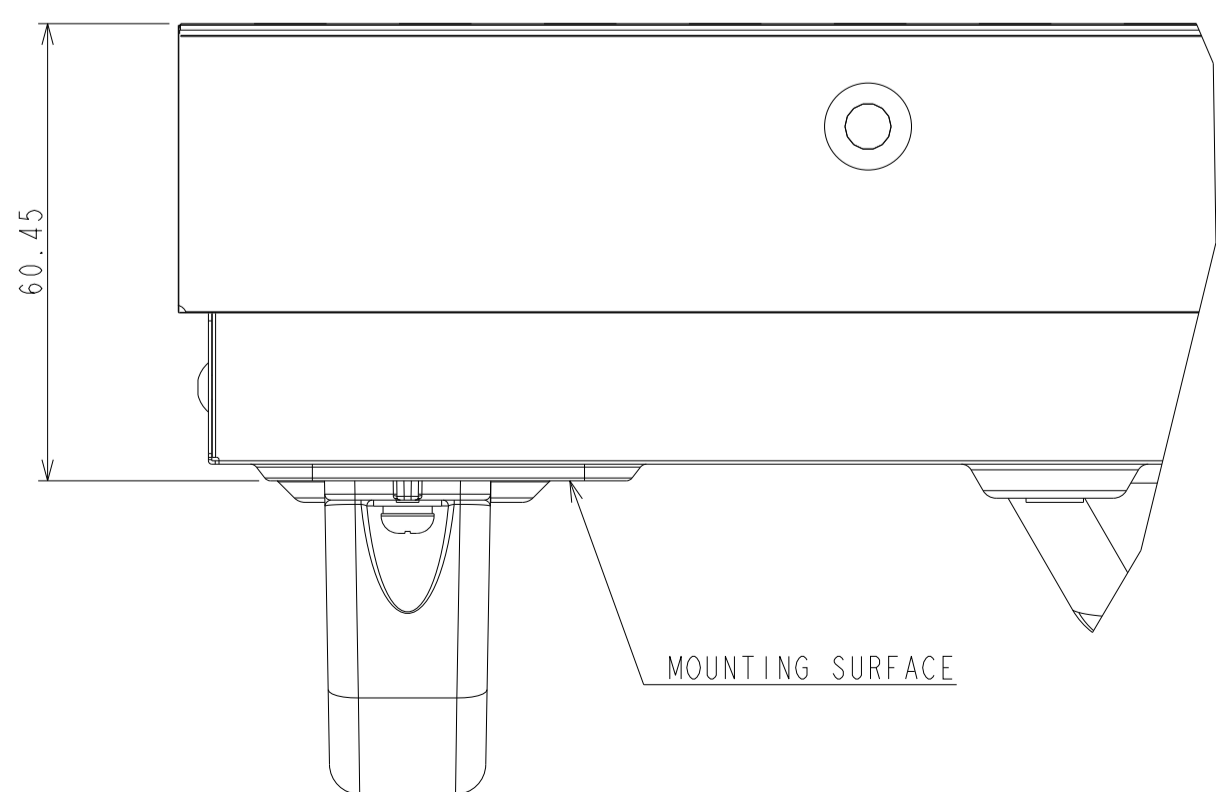

UN552S_OUTLINE

The center of gravity: It is within 10mm from active center.

NOTE

1. Side seal thickness about
A: 0.18mm, B: 0.12mm

DETAIL A
SCALE (1/1)

DETAIL B
SCALE (1/1)

DETAIL C
SCALE (1/1)

DETAIL D
SCALE (1/1)

UNIT	mm
SCALE	1/5
MODEL	UN552S
NEC Display Solutions 2019/10/18	