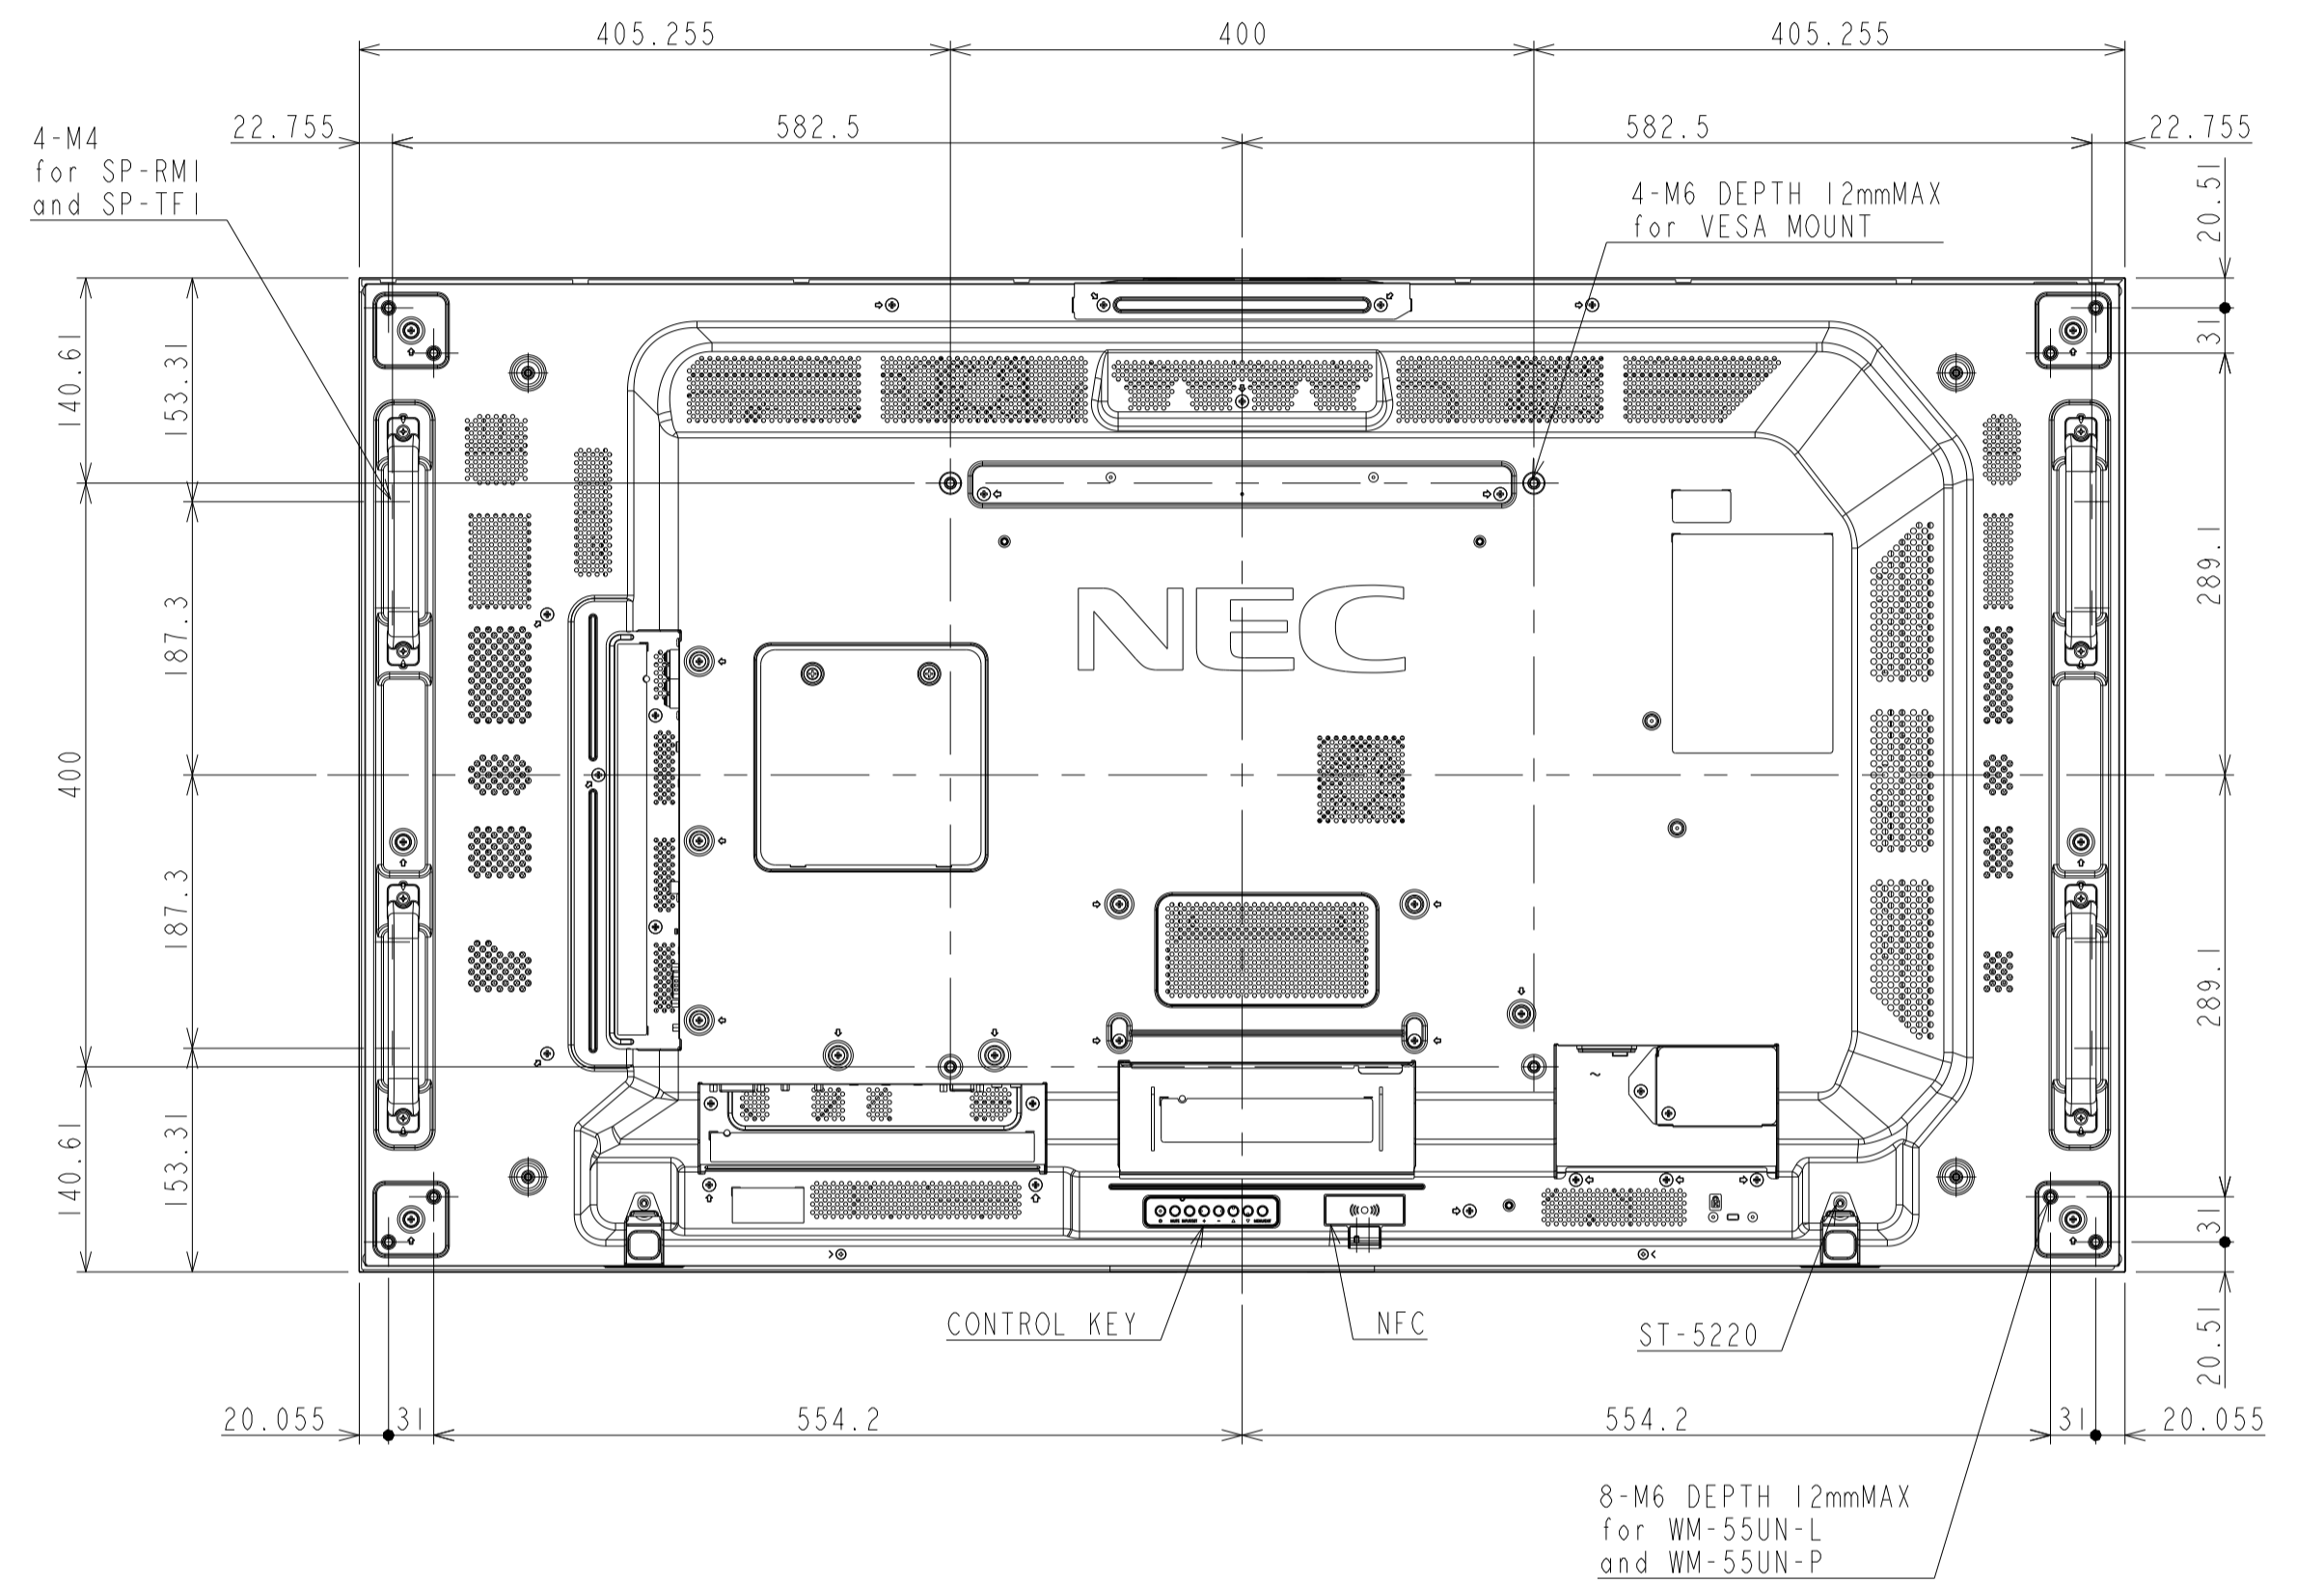

UN552S_OUTLINE

The center of gravity: It is within 10mm from active center.

NOTE

1. Side seal thickness about
A: 0.18mm, B: 0.12mm

DETAIL A
SCALE (1/1)

DETAIL B
SCALE (1/1)

DETAIL C
SCALE (1/1)

DETAIL D
SCALE (1/1)

UNIT	mm
SCALE	1/5
MODEL	UN552S
NEC Display Solutions 2019/10/18	