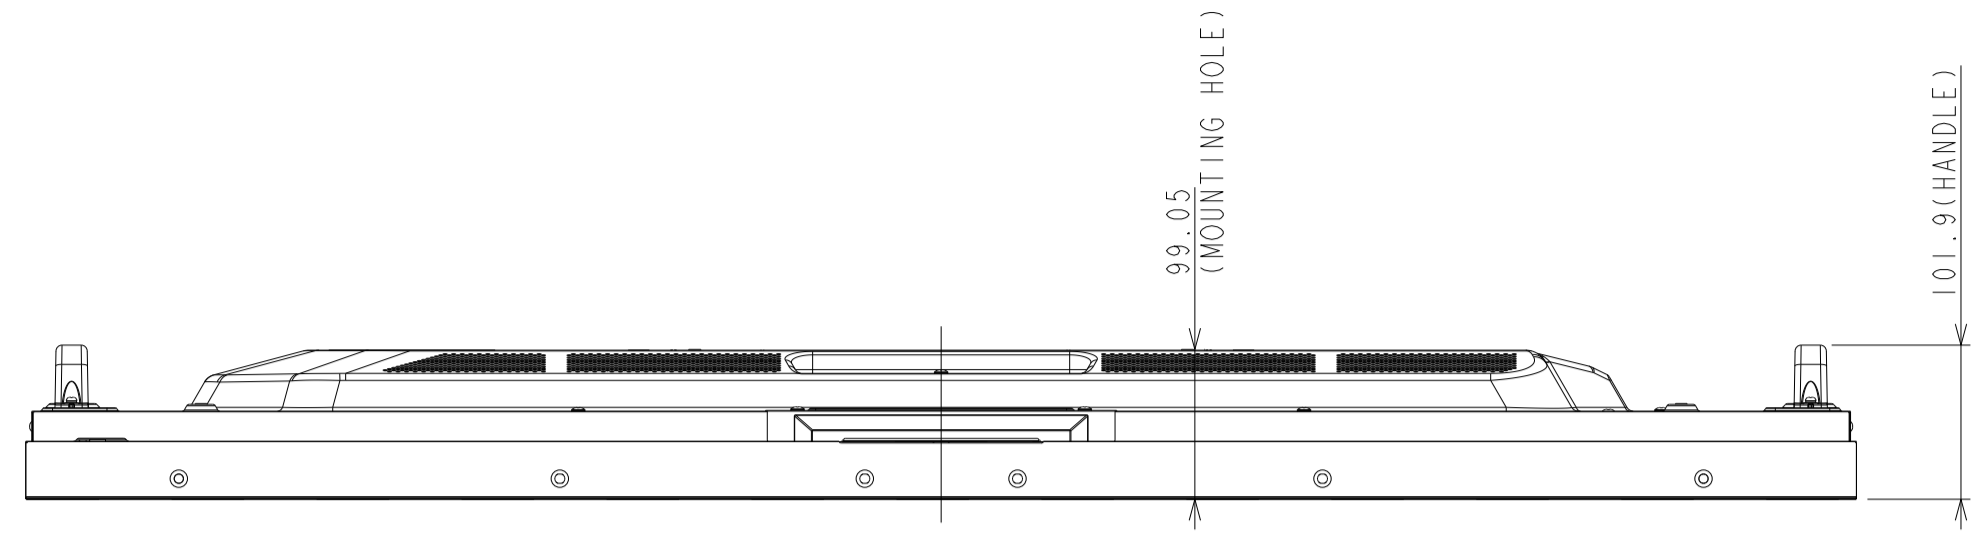

UN552S_OUTLINE

The center of gravity: It is within 10mm from active center.

NOTE

1. Side seal thickness about
A: 0.18mm, B: 0.12mm

DETAIL A
SCALE (1/1)

DETAIL B
SCALE (1/1)

DETAIL C
SCALE (1/1)

DETAIL D
SCALE (1/1)

UNIT	mm
SCALE	1/5
MODEL	UN552S
NEC Display Solutions 2019/10/18	