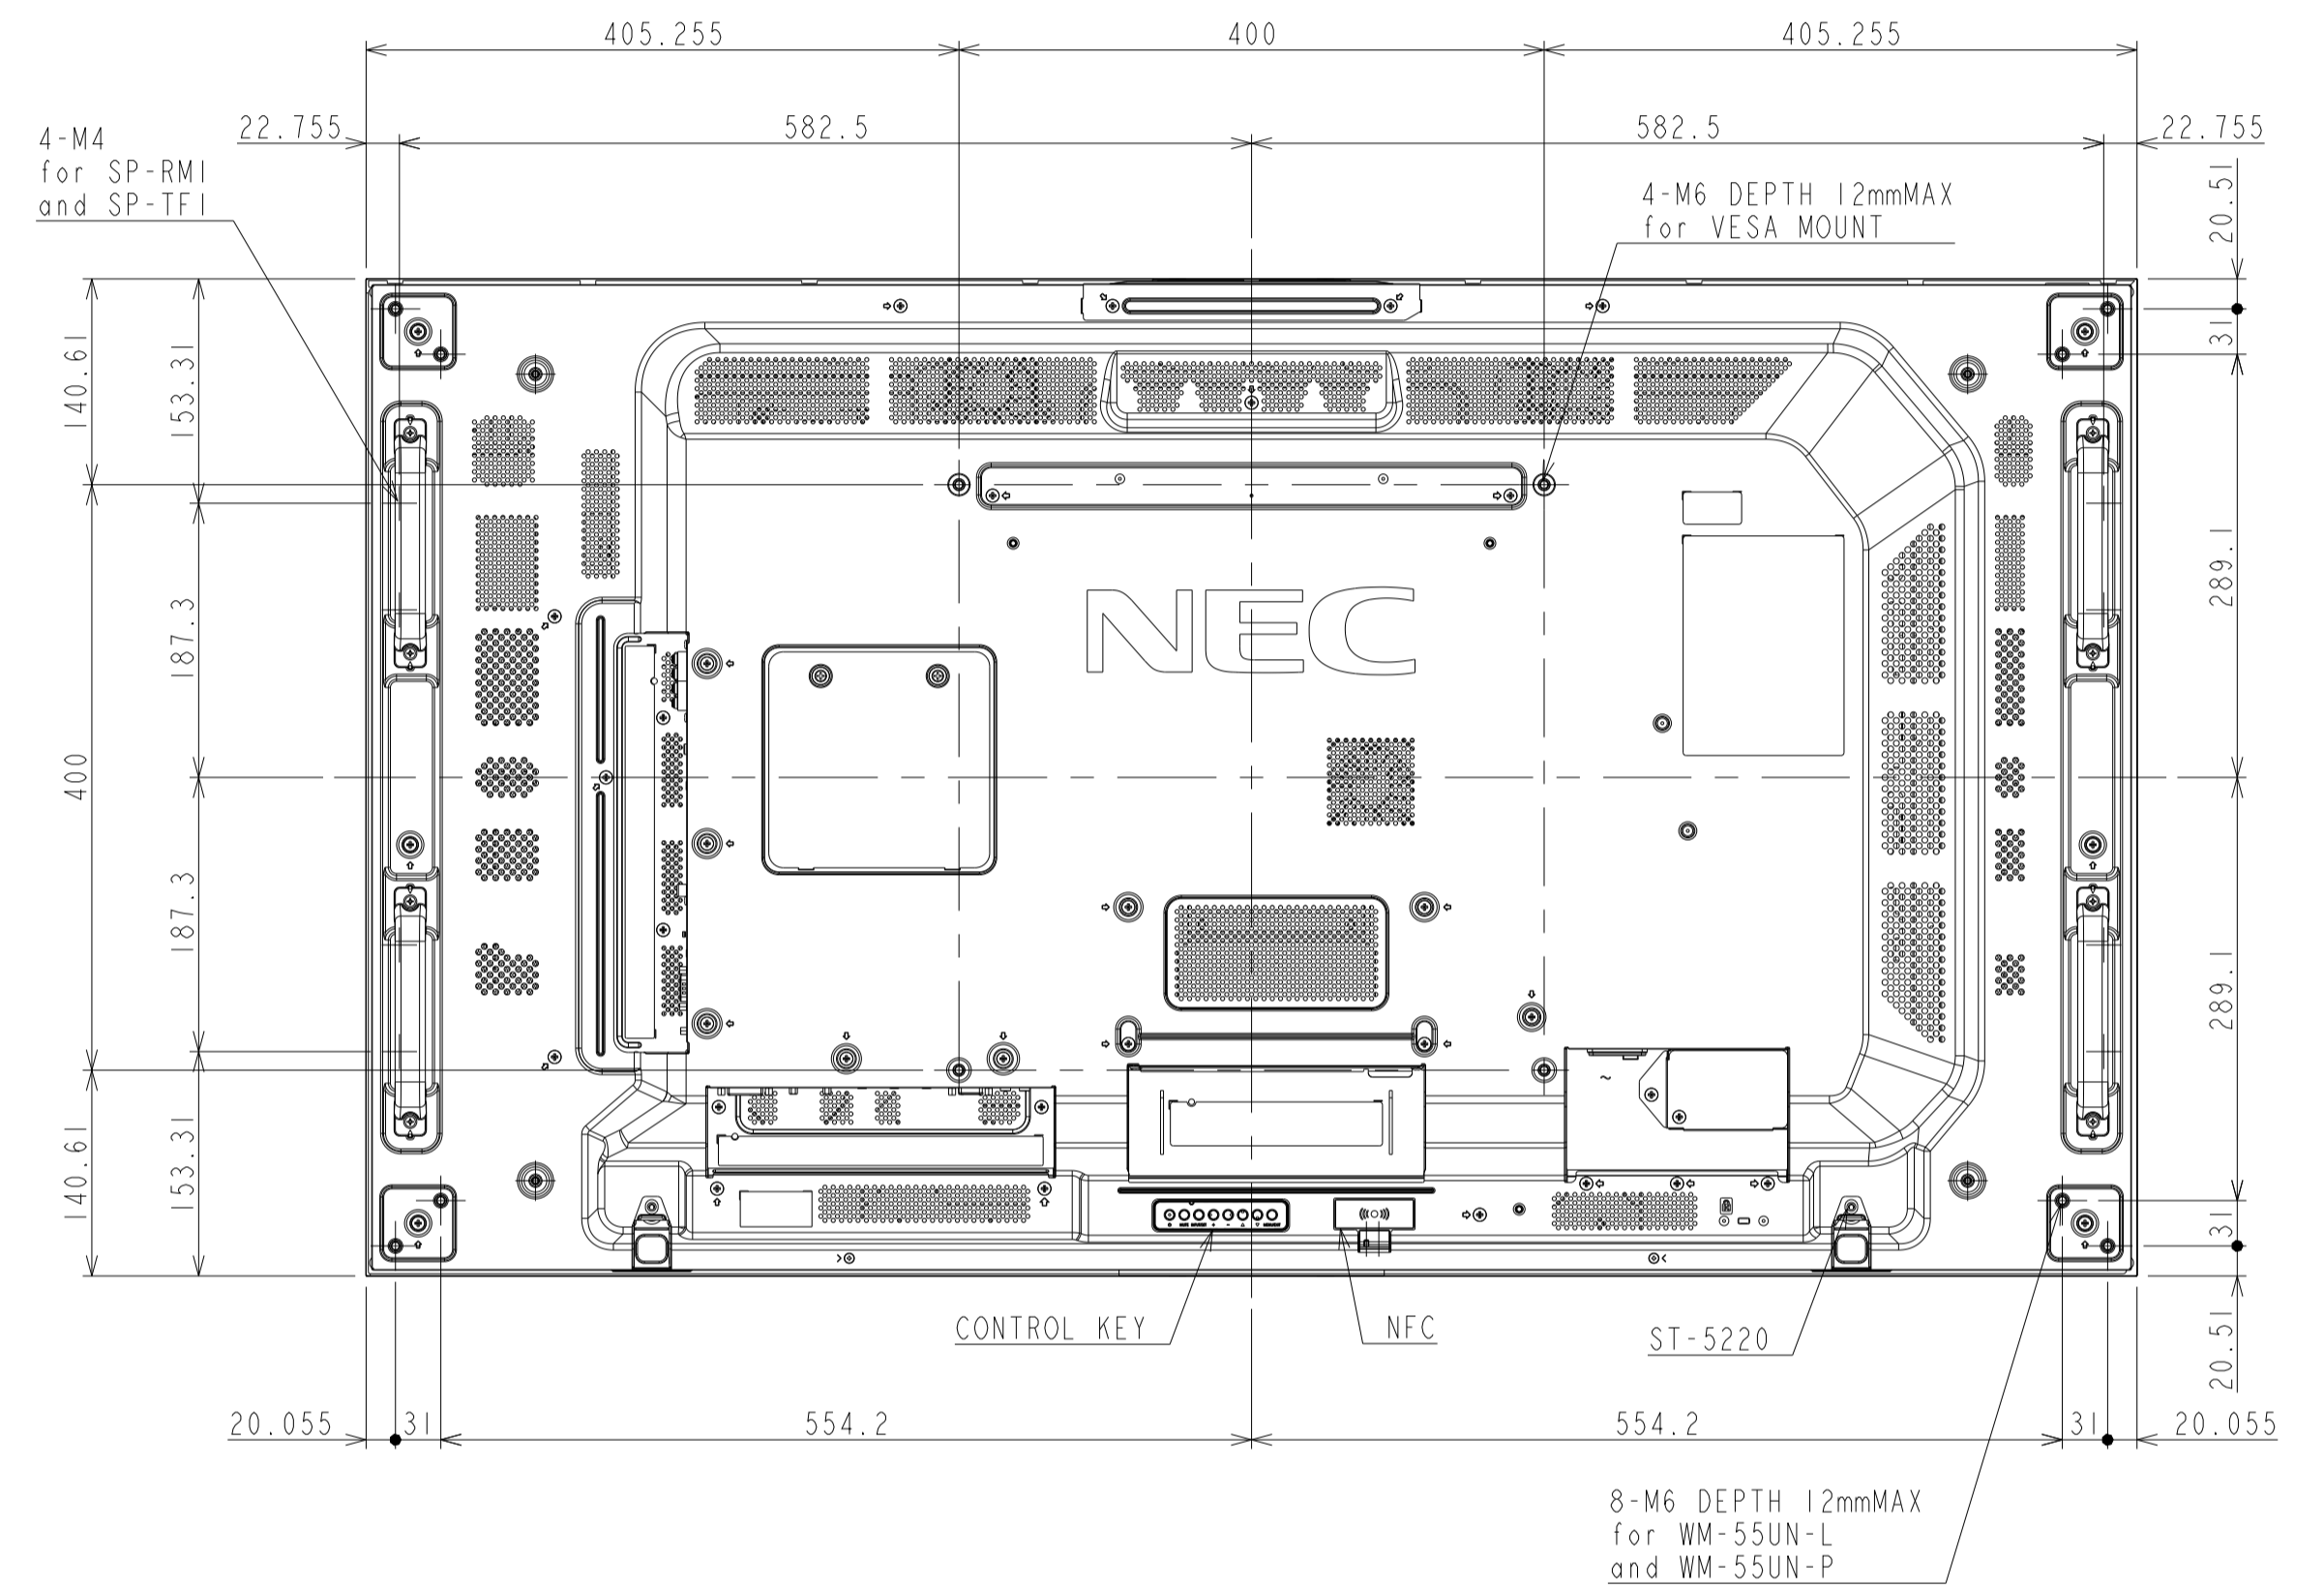

UN552VS_OUTLINE

The center of gravity: It is within 10mm from active center.

NOTE

1. Side seal thickness about
A: 0.18mm, B: 0.12mm

UNIT	mm
SCALE	1/5
MODEL	UN552VS
NEC Display Solutions 2019/10/18	