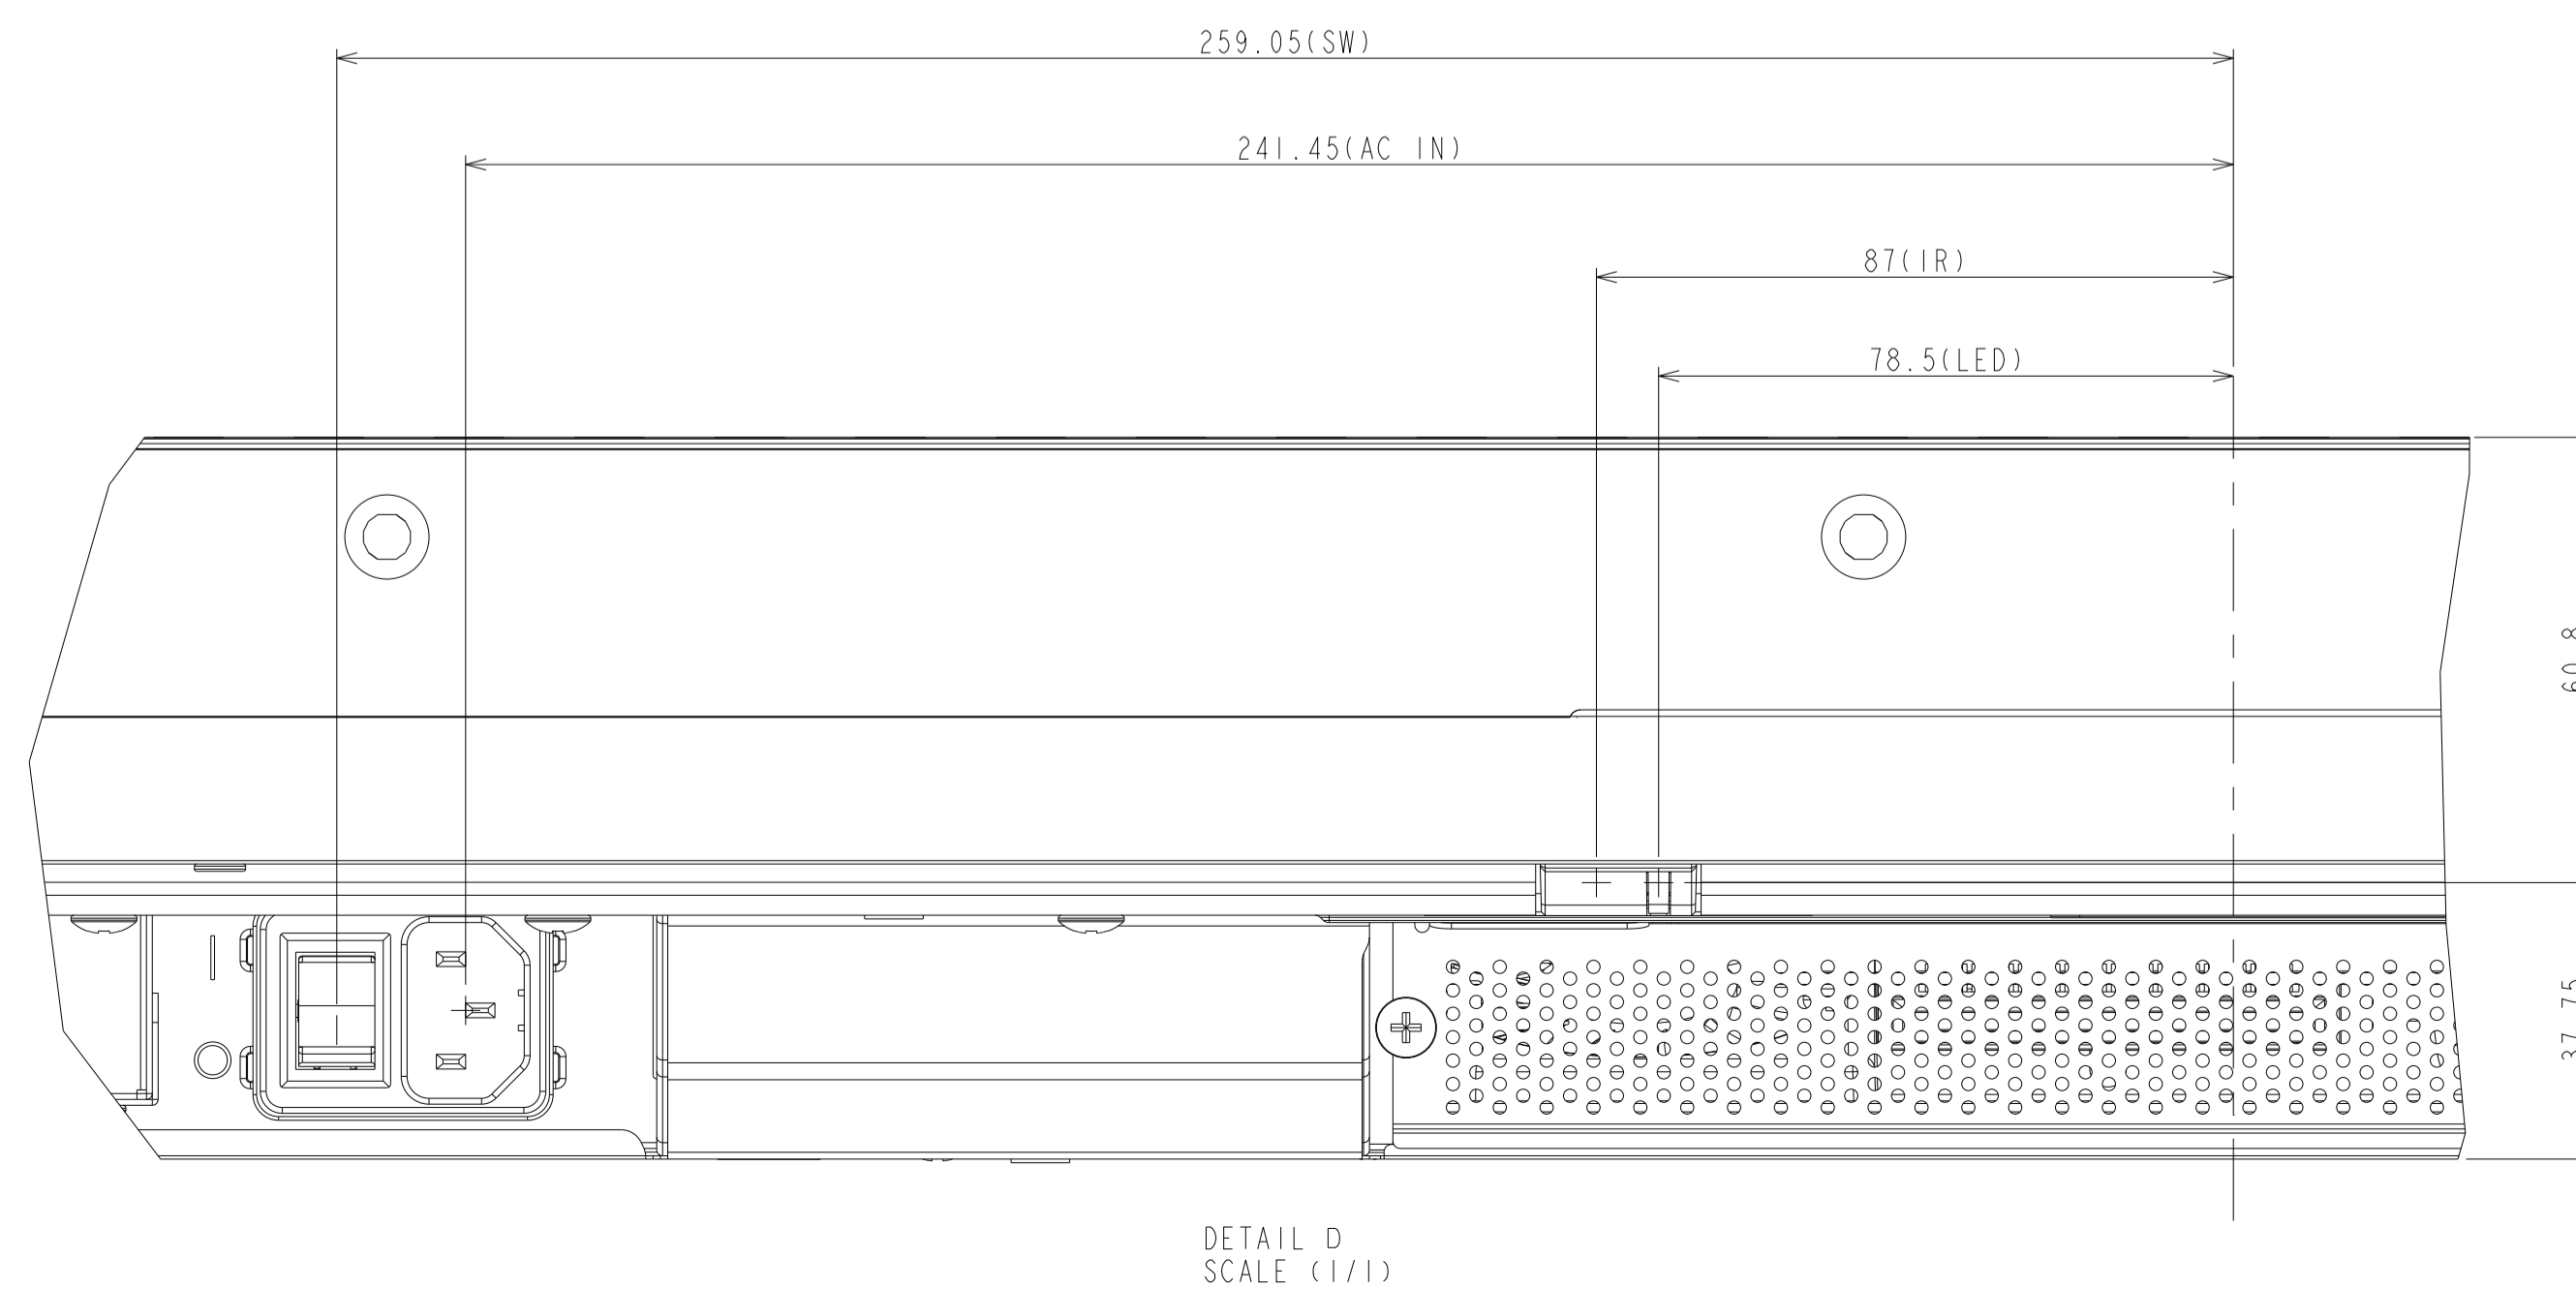

UN552VS_OUTLINE

The center of gravity: It is within 10mm from active center.

NOTE

1. Side seal thickness about
A: 0.18mm, B: 0.12mm

UNIT	mm
SCALE	1/5
MODEL	UN552VS
NEC Display Solutions 2019/10/18	