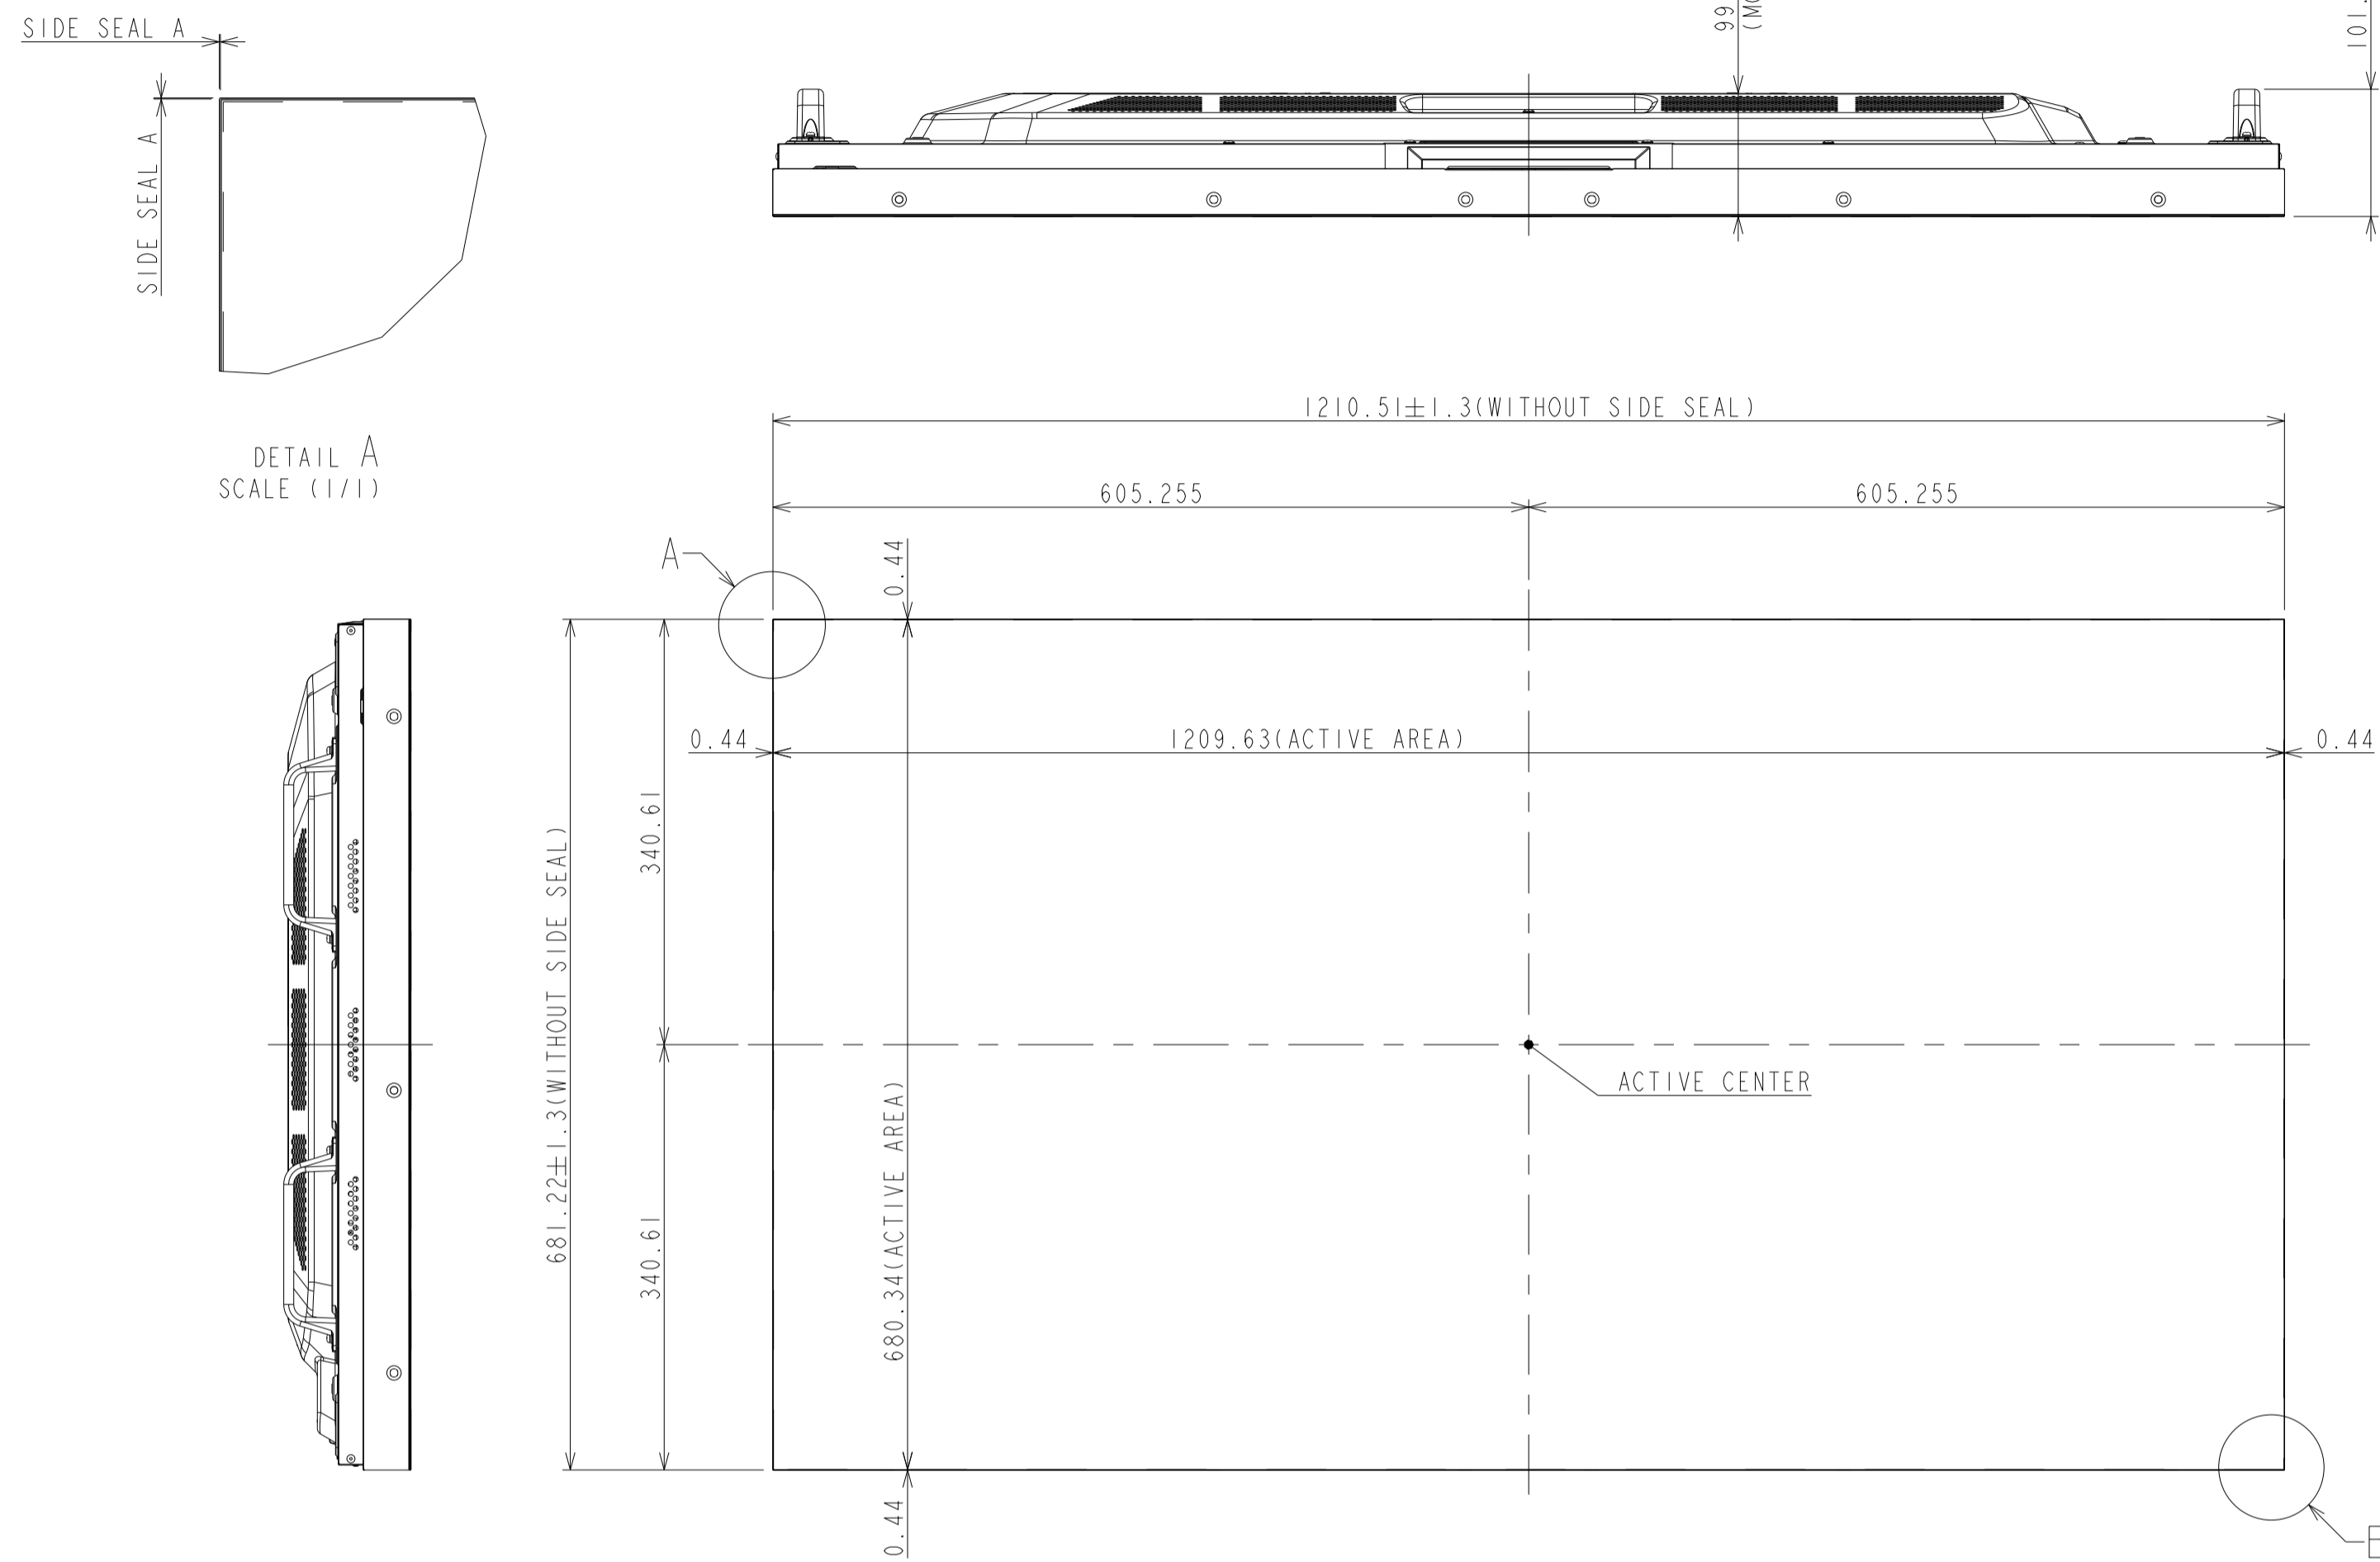

UN552VS_OUTLINE

The center of gravity: It is within 10mm from active center.

NOTE

1. Side seal thickness about
A: 0.18mm, B: 0.12mm

UNIT	mm
SCALE	1/5
MODEL	UN552VS
NEC Display Solutions 2019/10/18	