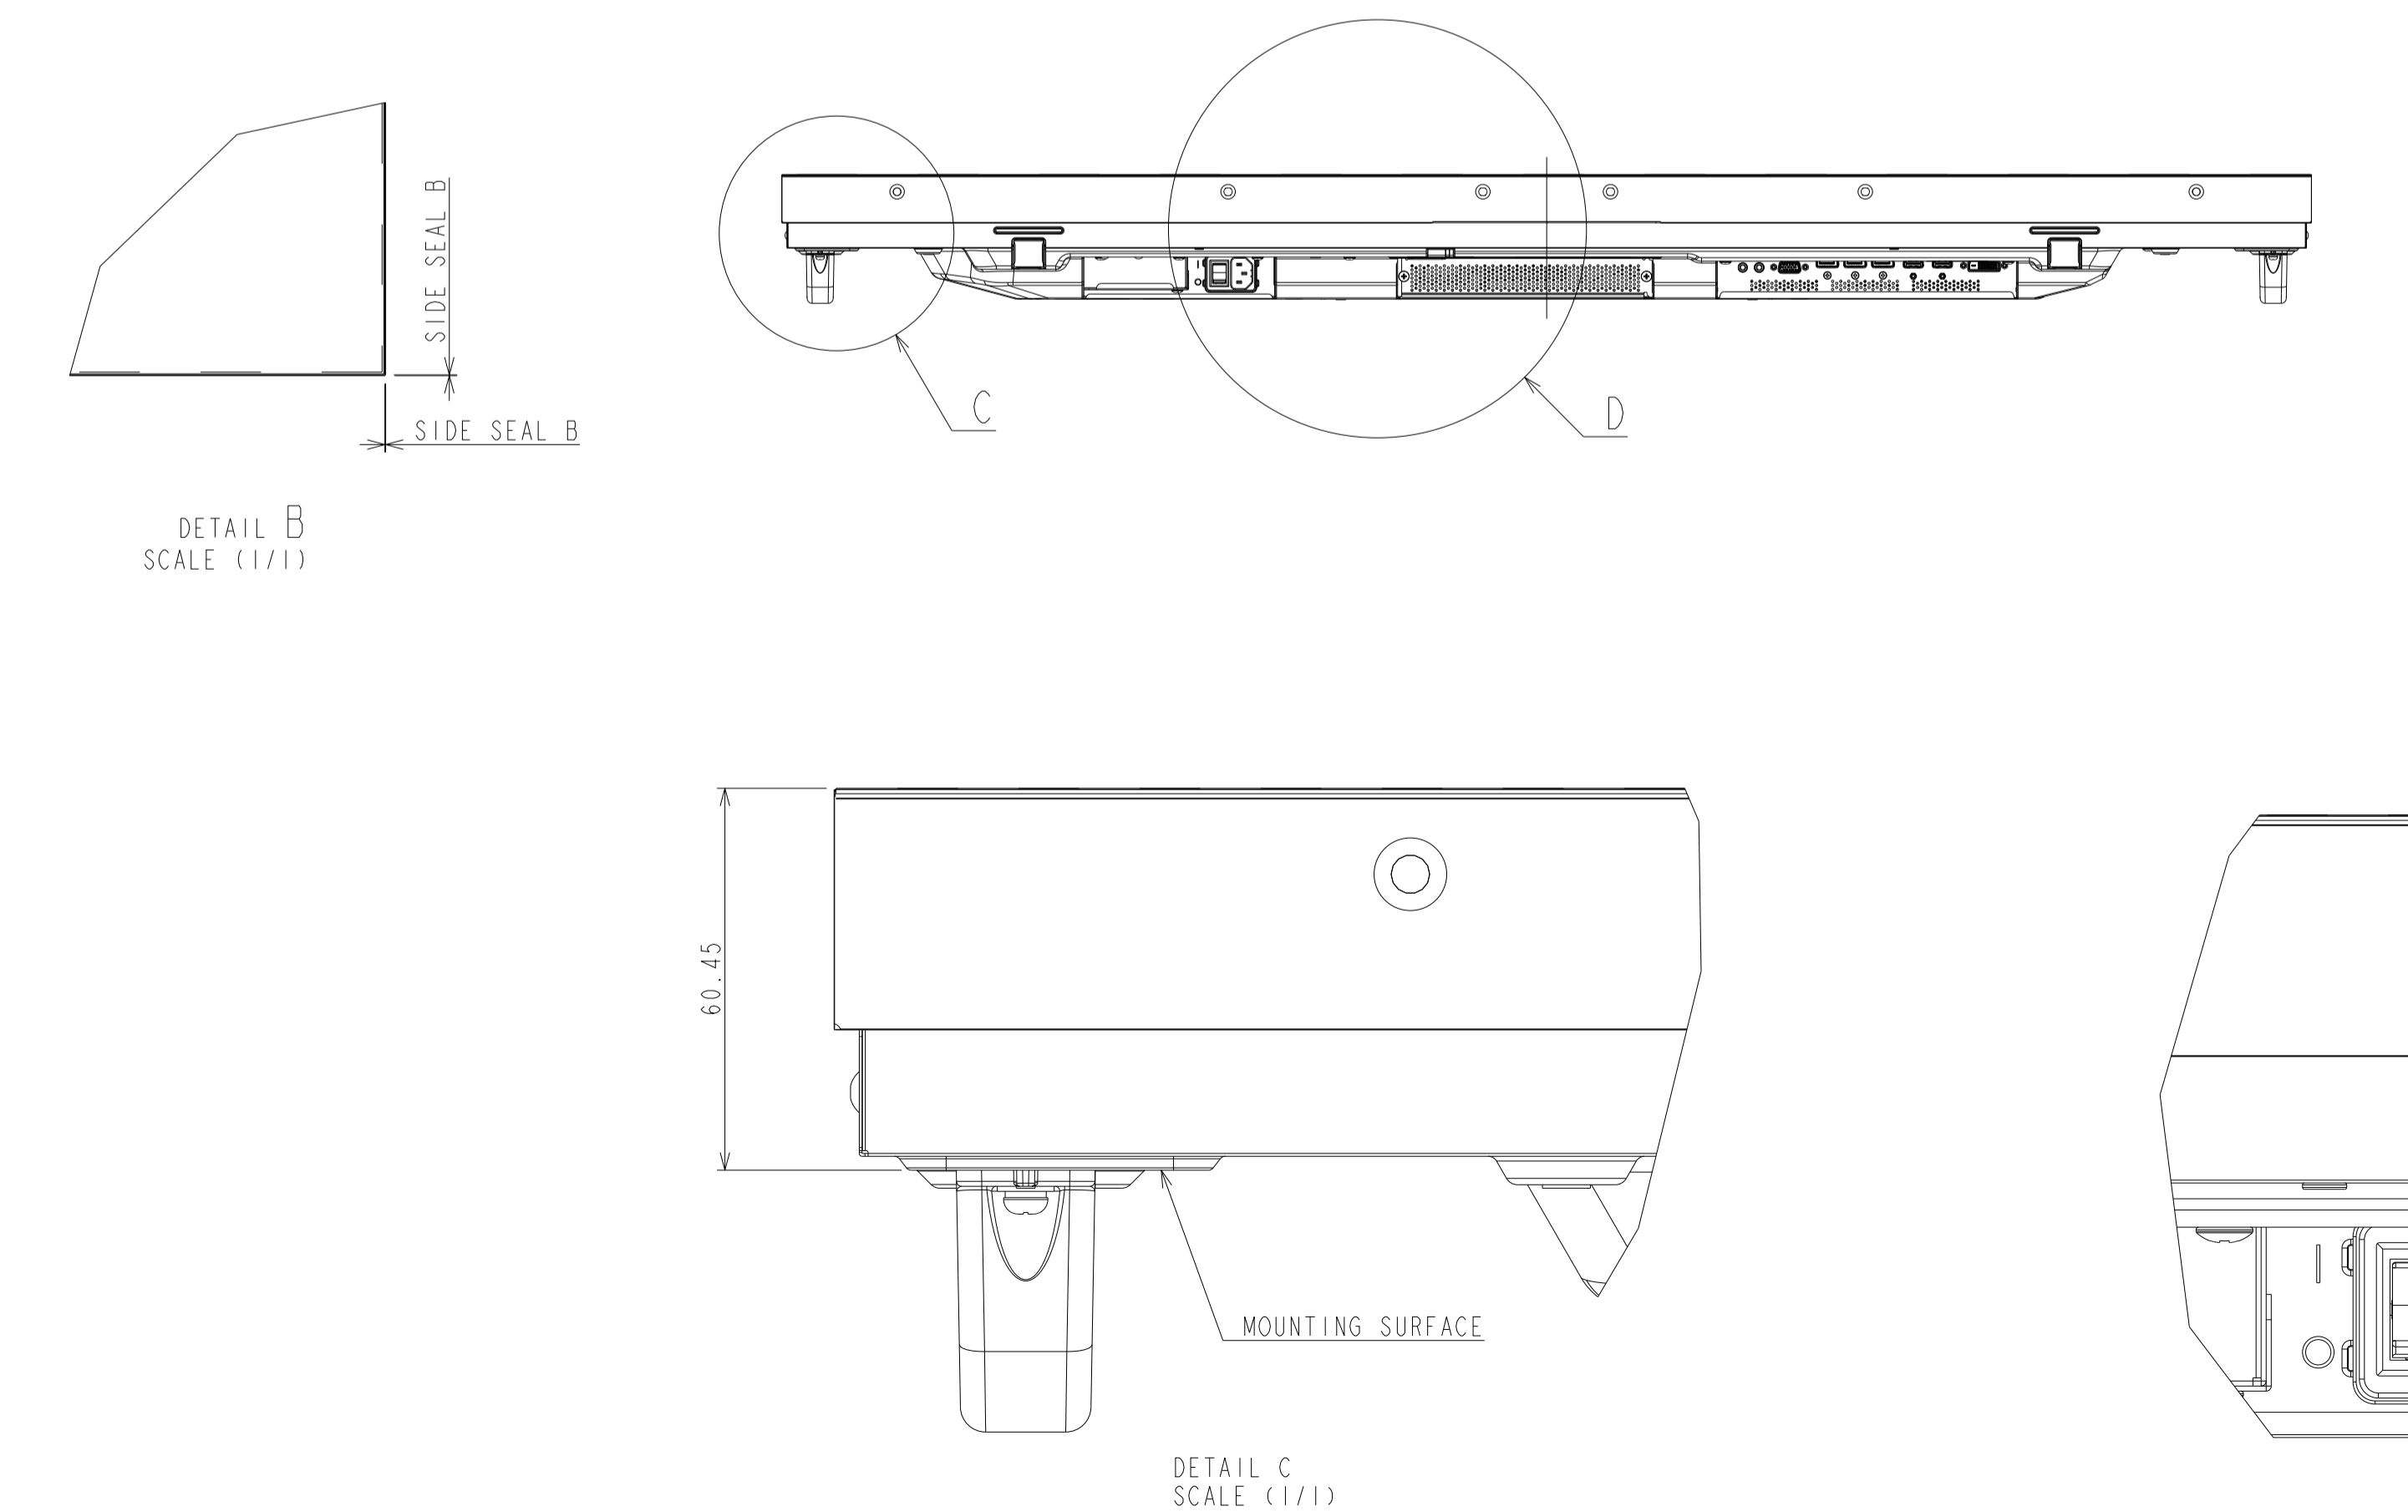

UN552VS_OUTLINE

The center of gravity: It is within 10mm from active center.

NOTE

1. Side seal thickness about
A: 0.18mm, B: 0.12mm

UNIT	mm
SCALE	1/5
MODEL	UN552VS
NEC Display Solutions 2019/10/18	