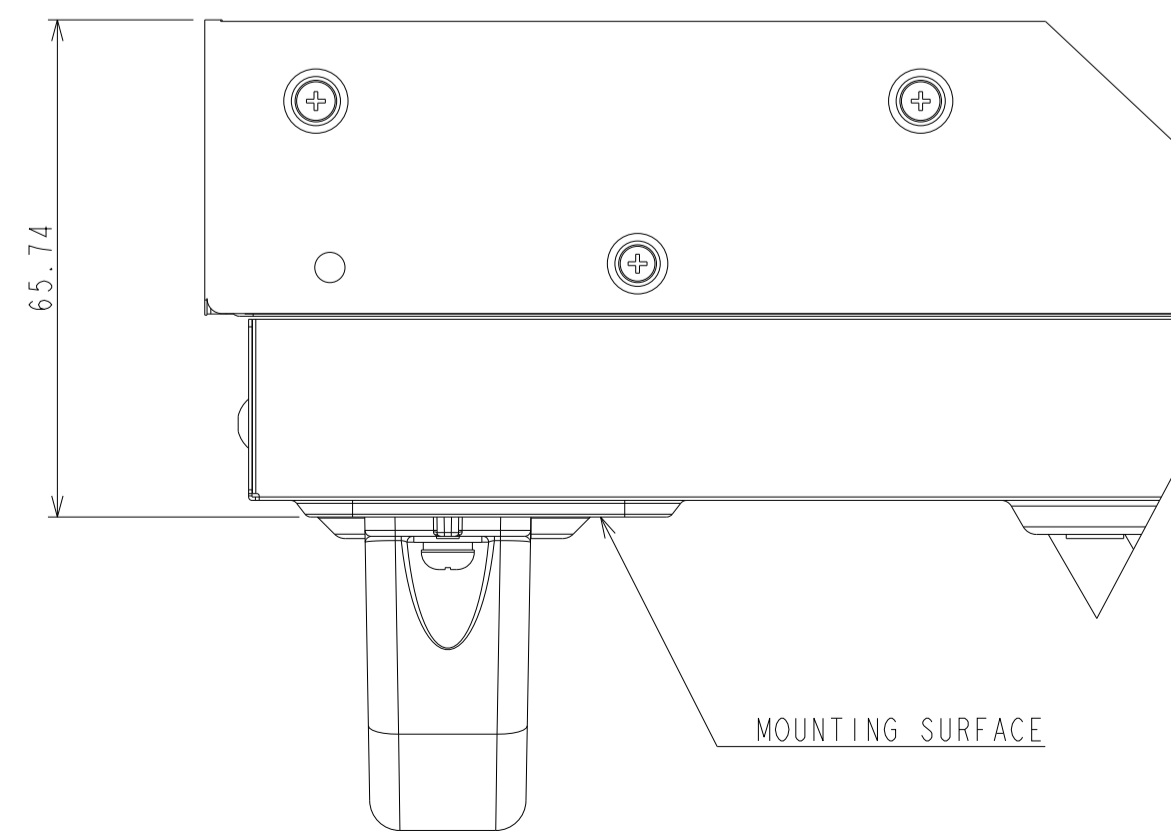

UN552V_OUTLINE

The center of gravity: It is within 10mm from active center.

SECTION A-A
SCALE (3/1)

DETAIL C
SCALE (1/1)

DETAIL D
SCALE (1/1)

UNIT	mm
SCALE	1/5
MODEL	UN552V
NEC Display Solutions 2019/10/18	