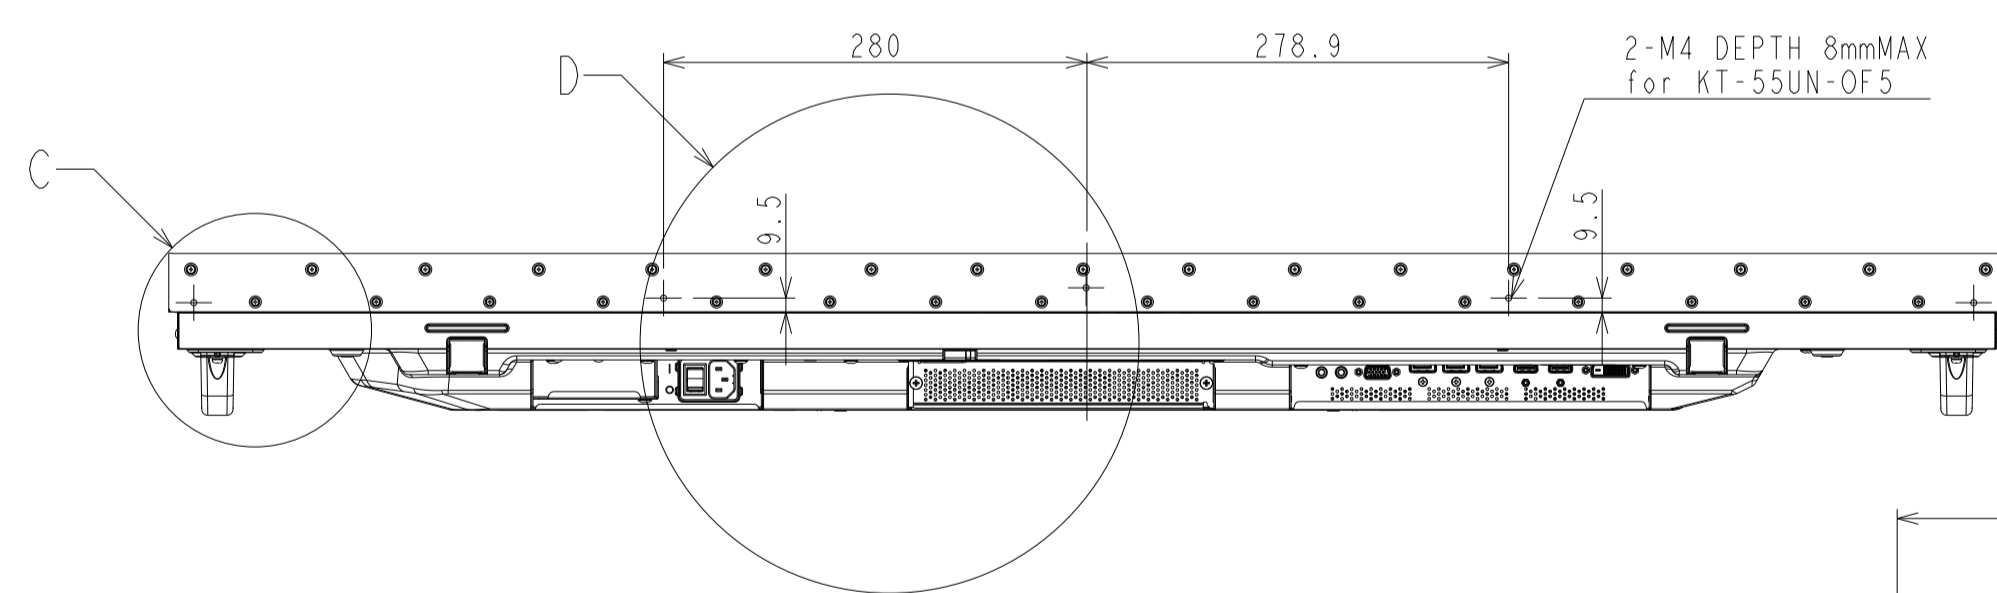

UN552V_OUTLINE

The center of gravity: It is within 10mm from active center.

SECTION A-A
SCALE (3/1)

DETAIL C
SCALE (1/1)

DETAIL D
SCALE (1/1)

UNIT	mm
SCALE	1/5
MODEL	UN552V
NEC Display Solutions 2019/10/18	