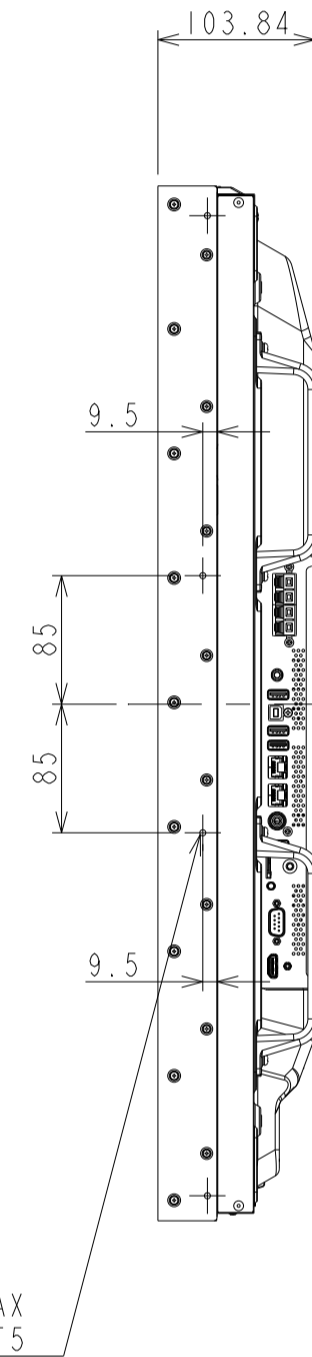

UN552V_OUTLINE

The center of gravity: It is within 10mm from active center.

SECTION A-A
SCALE (3/1)

DETAIL C
SCALE (1/1)

DETAIL D
SCALE (1/1)

UNIT	mm
SCALE	1/5
MODEL	UN552V
NEC Display Solutions 2019/10/18	