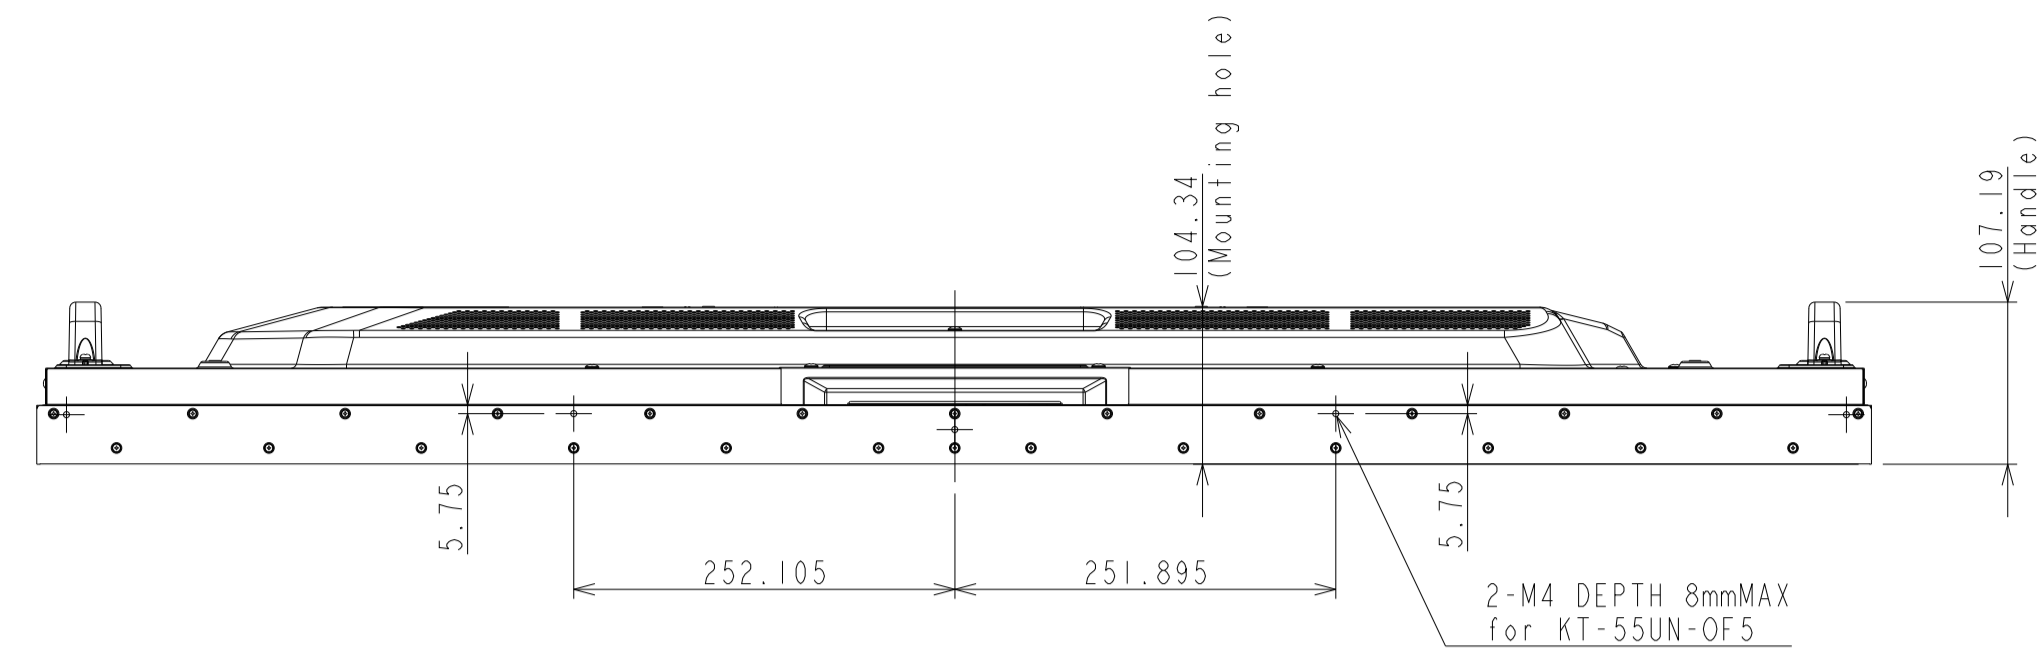

UN552V_OUTLINE

The center of gravity: It is within 10mm from active center.

SECTION A-A
SCALE (3/1)

DETAIL C
SCALE (1/1)

DETAIL D
SCALE (1/1)

UNIT	mm
SCALE	1/5
MODEL	UN552V
NEC Display Solutions 2019/10/18	