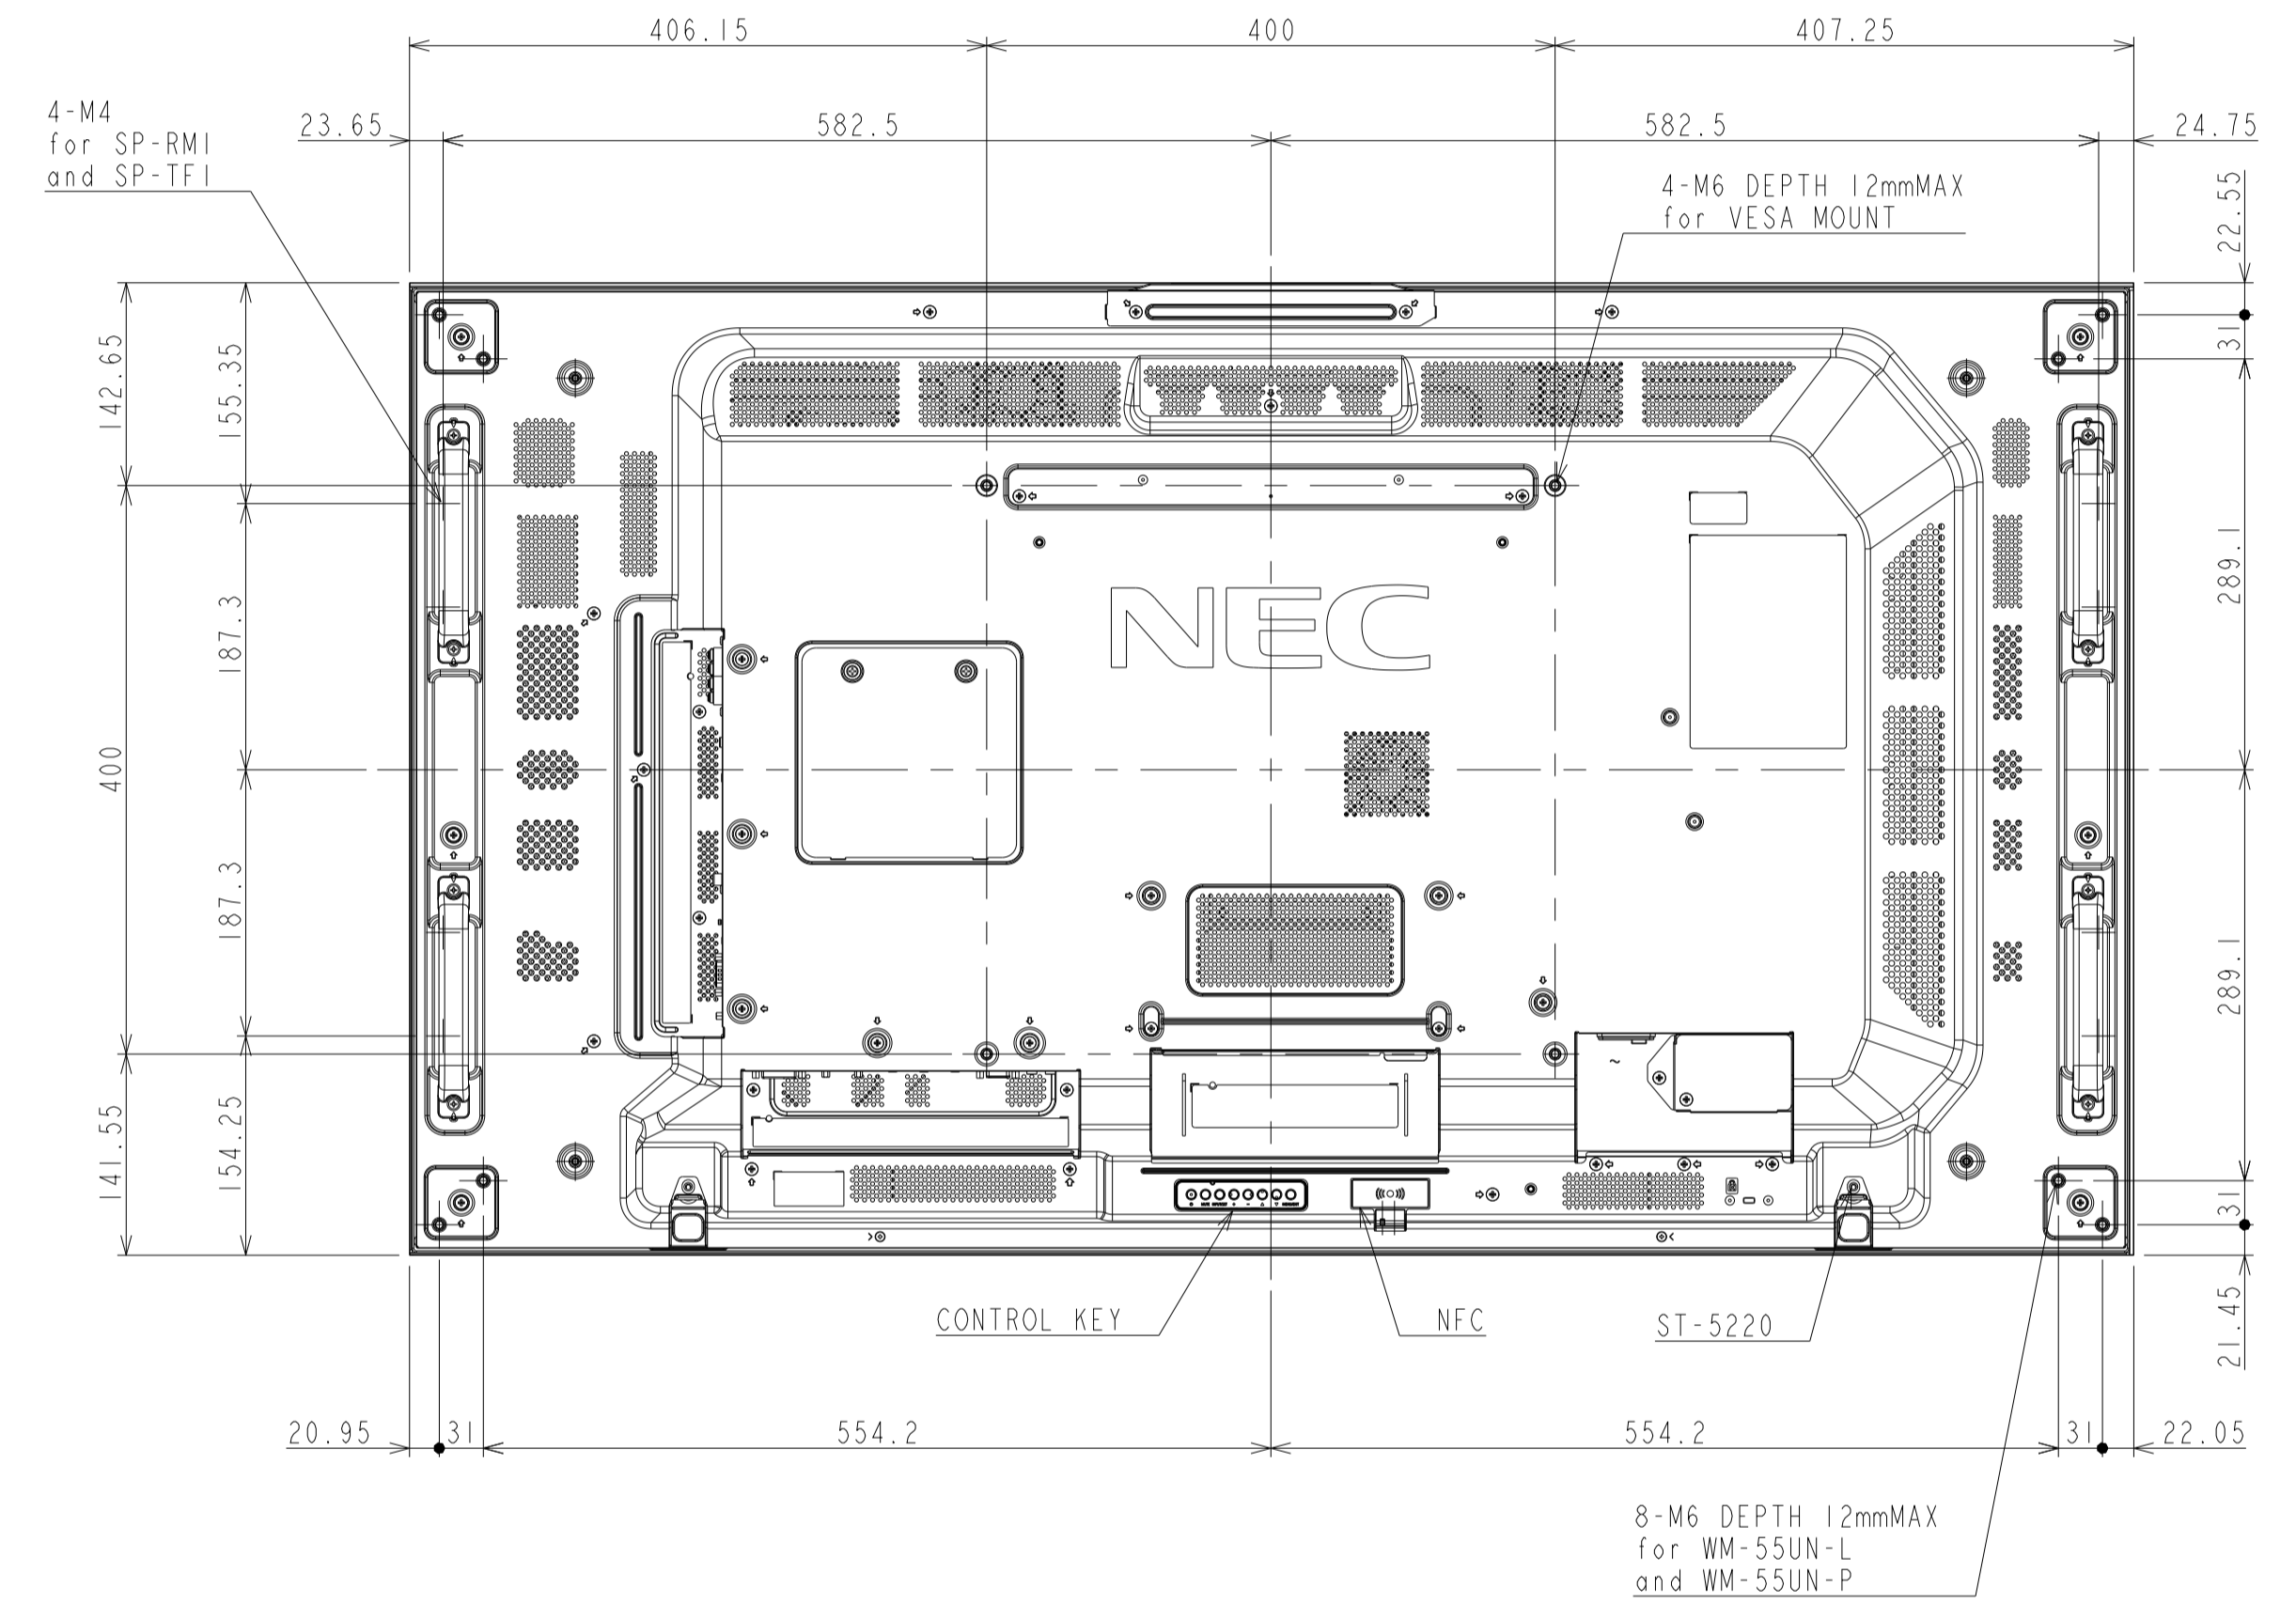

UN552V_OUTLINE

The center of gravity: It is within 10mm from active center.

SECTION A-A
SCALE (3/1)

DETAIL C
SCALE (1/1)

DETAIL D
SCALE (1/1)

UNIT	mm
SCALE	1/5
MODEL	UN552V
NEC Display Solutions 2019/10/18	