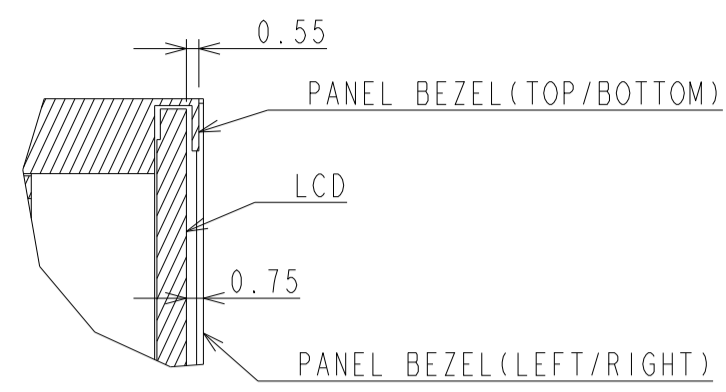

UN552V_OUTLINE

The center of gravity: It is within 10mm from active center.

SECTION A-A
SCALE (3/1)

DETAIL C
SCALE (1/1)

DETAIL D
SCALE (1/1)

UNIT	mm
SCALE	1/5
MODEL	UN552V
NEC Display Solutions 2019/10/18	