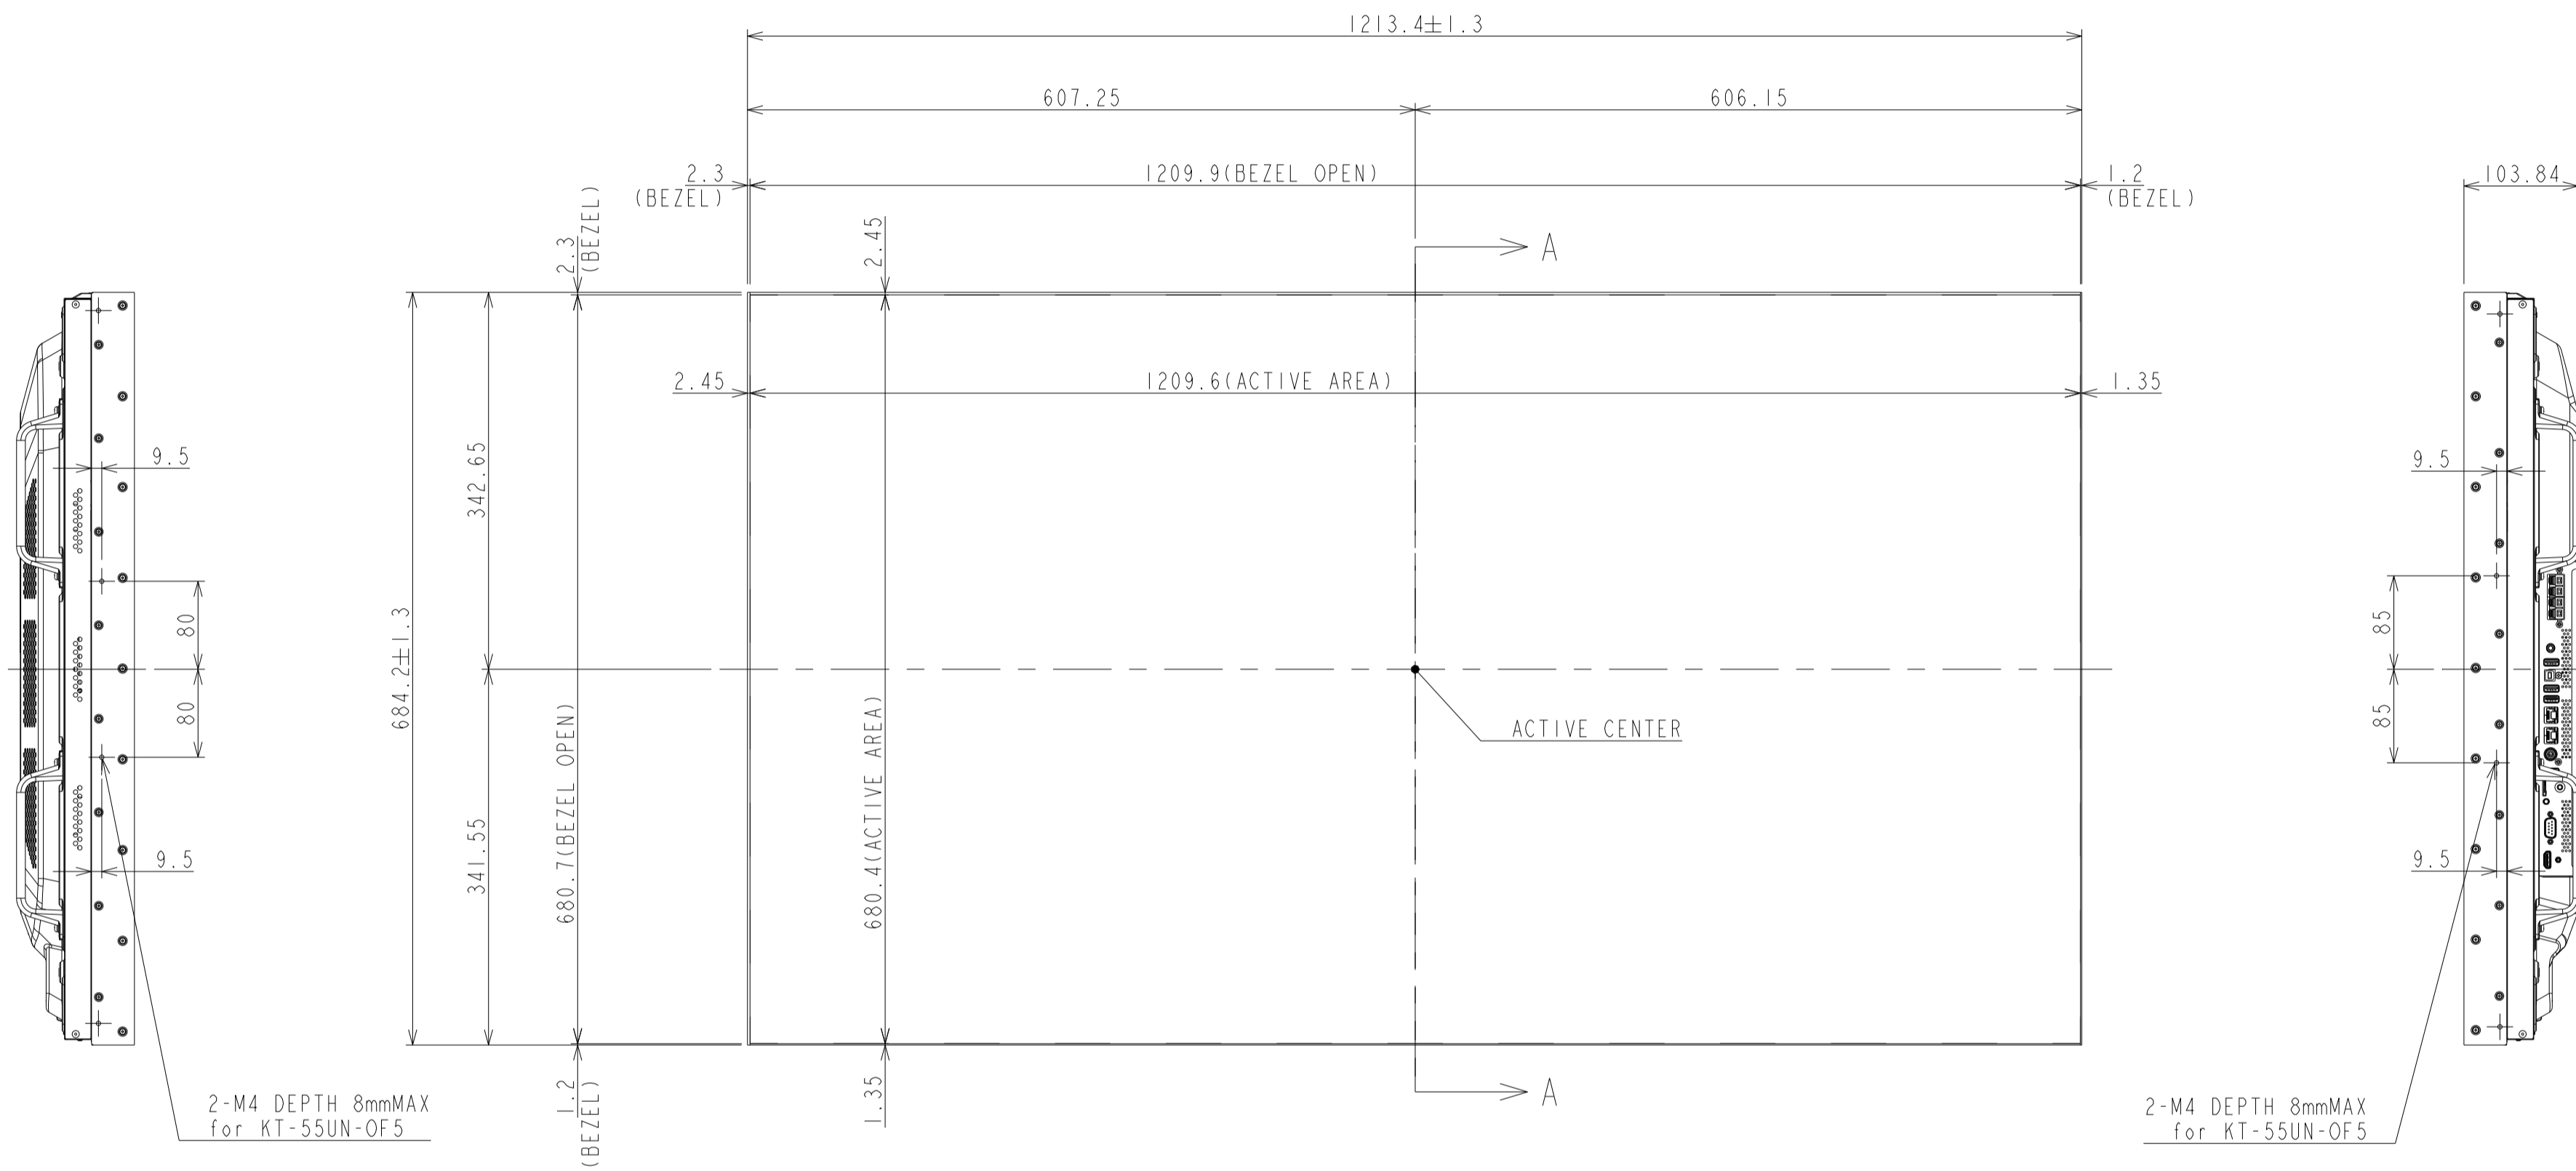

UN552V_OUTLINE

The center of gravity: It is within 10mm from active center.

SECTION A-A
SCALE (3/1)

DETAIL C
SCALE (1/1)

DETAIL D
SCALE (1/1)

UNIT	mm
SCALE	1/5
MODEL	UN552V
NEC Display Solutions 2019/10/18	