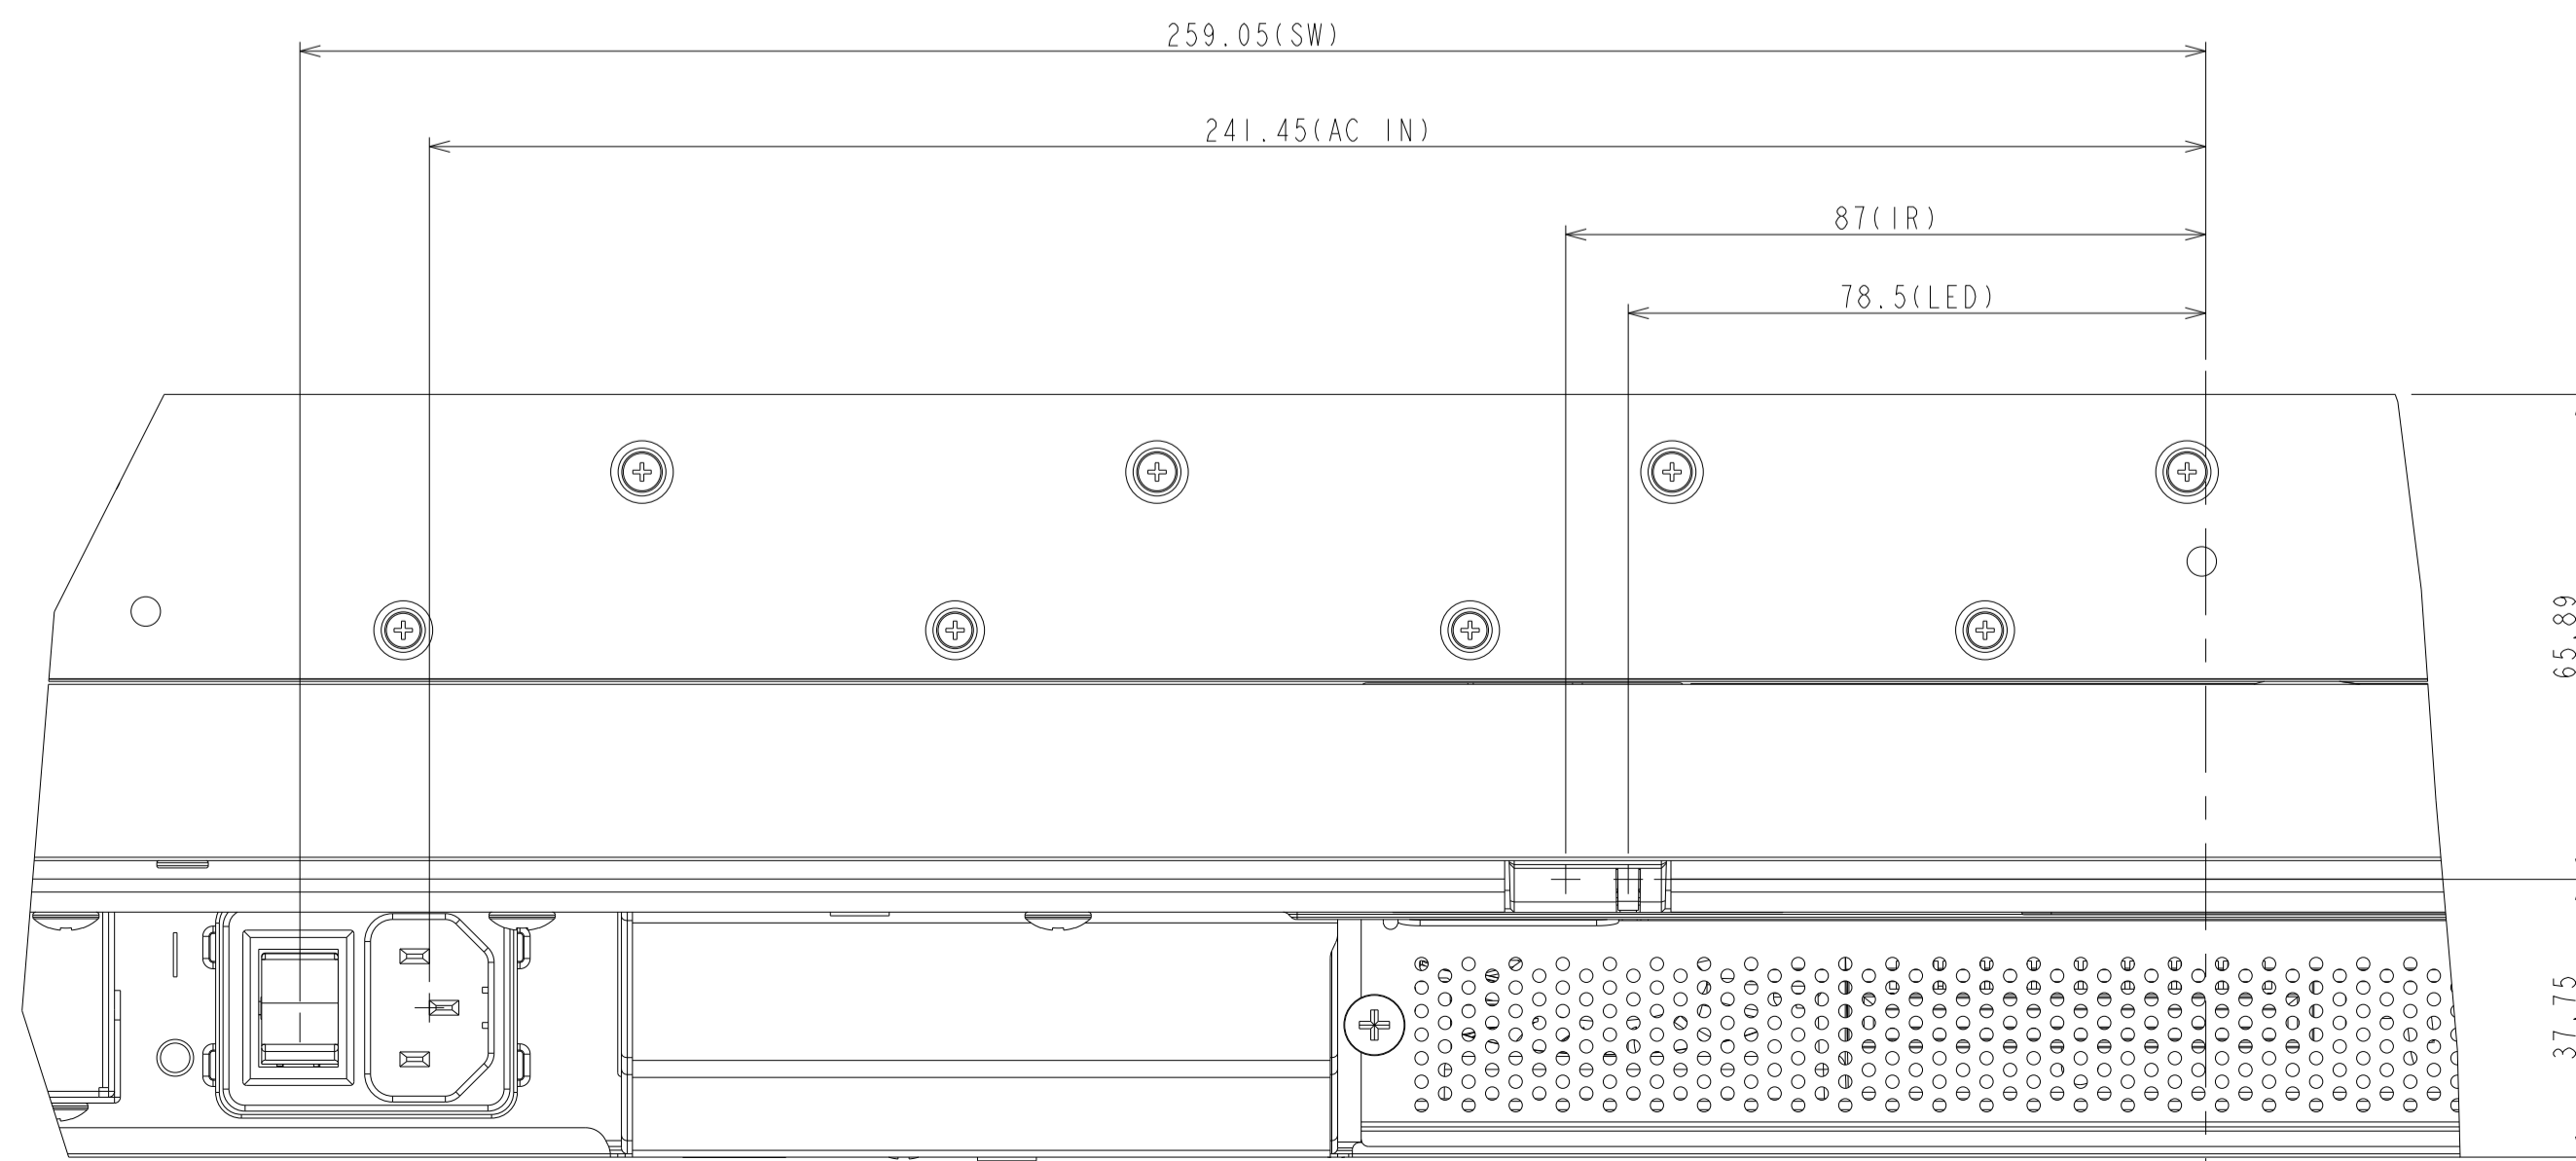

UN552V_OUTLINE

The center of gravity: It is within 10mm from active center.

SECTION A-A
SCALE (3/1)

DETAIL C
SCALE (1/1)

DETAIL D
SCALE (1/1)

UNIT	mm
SCALE	1/5
MODEL	UN552V
NEC Display Solutions 2019/10/18	