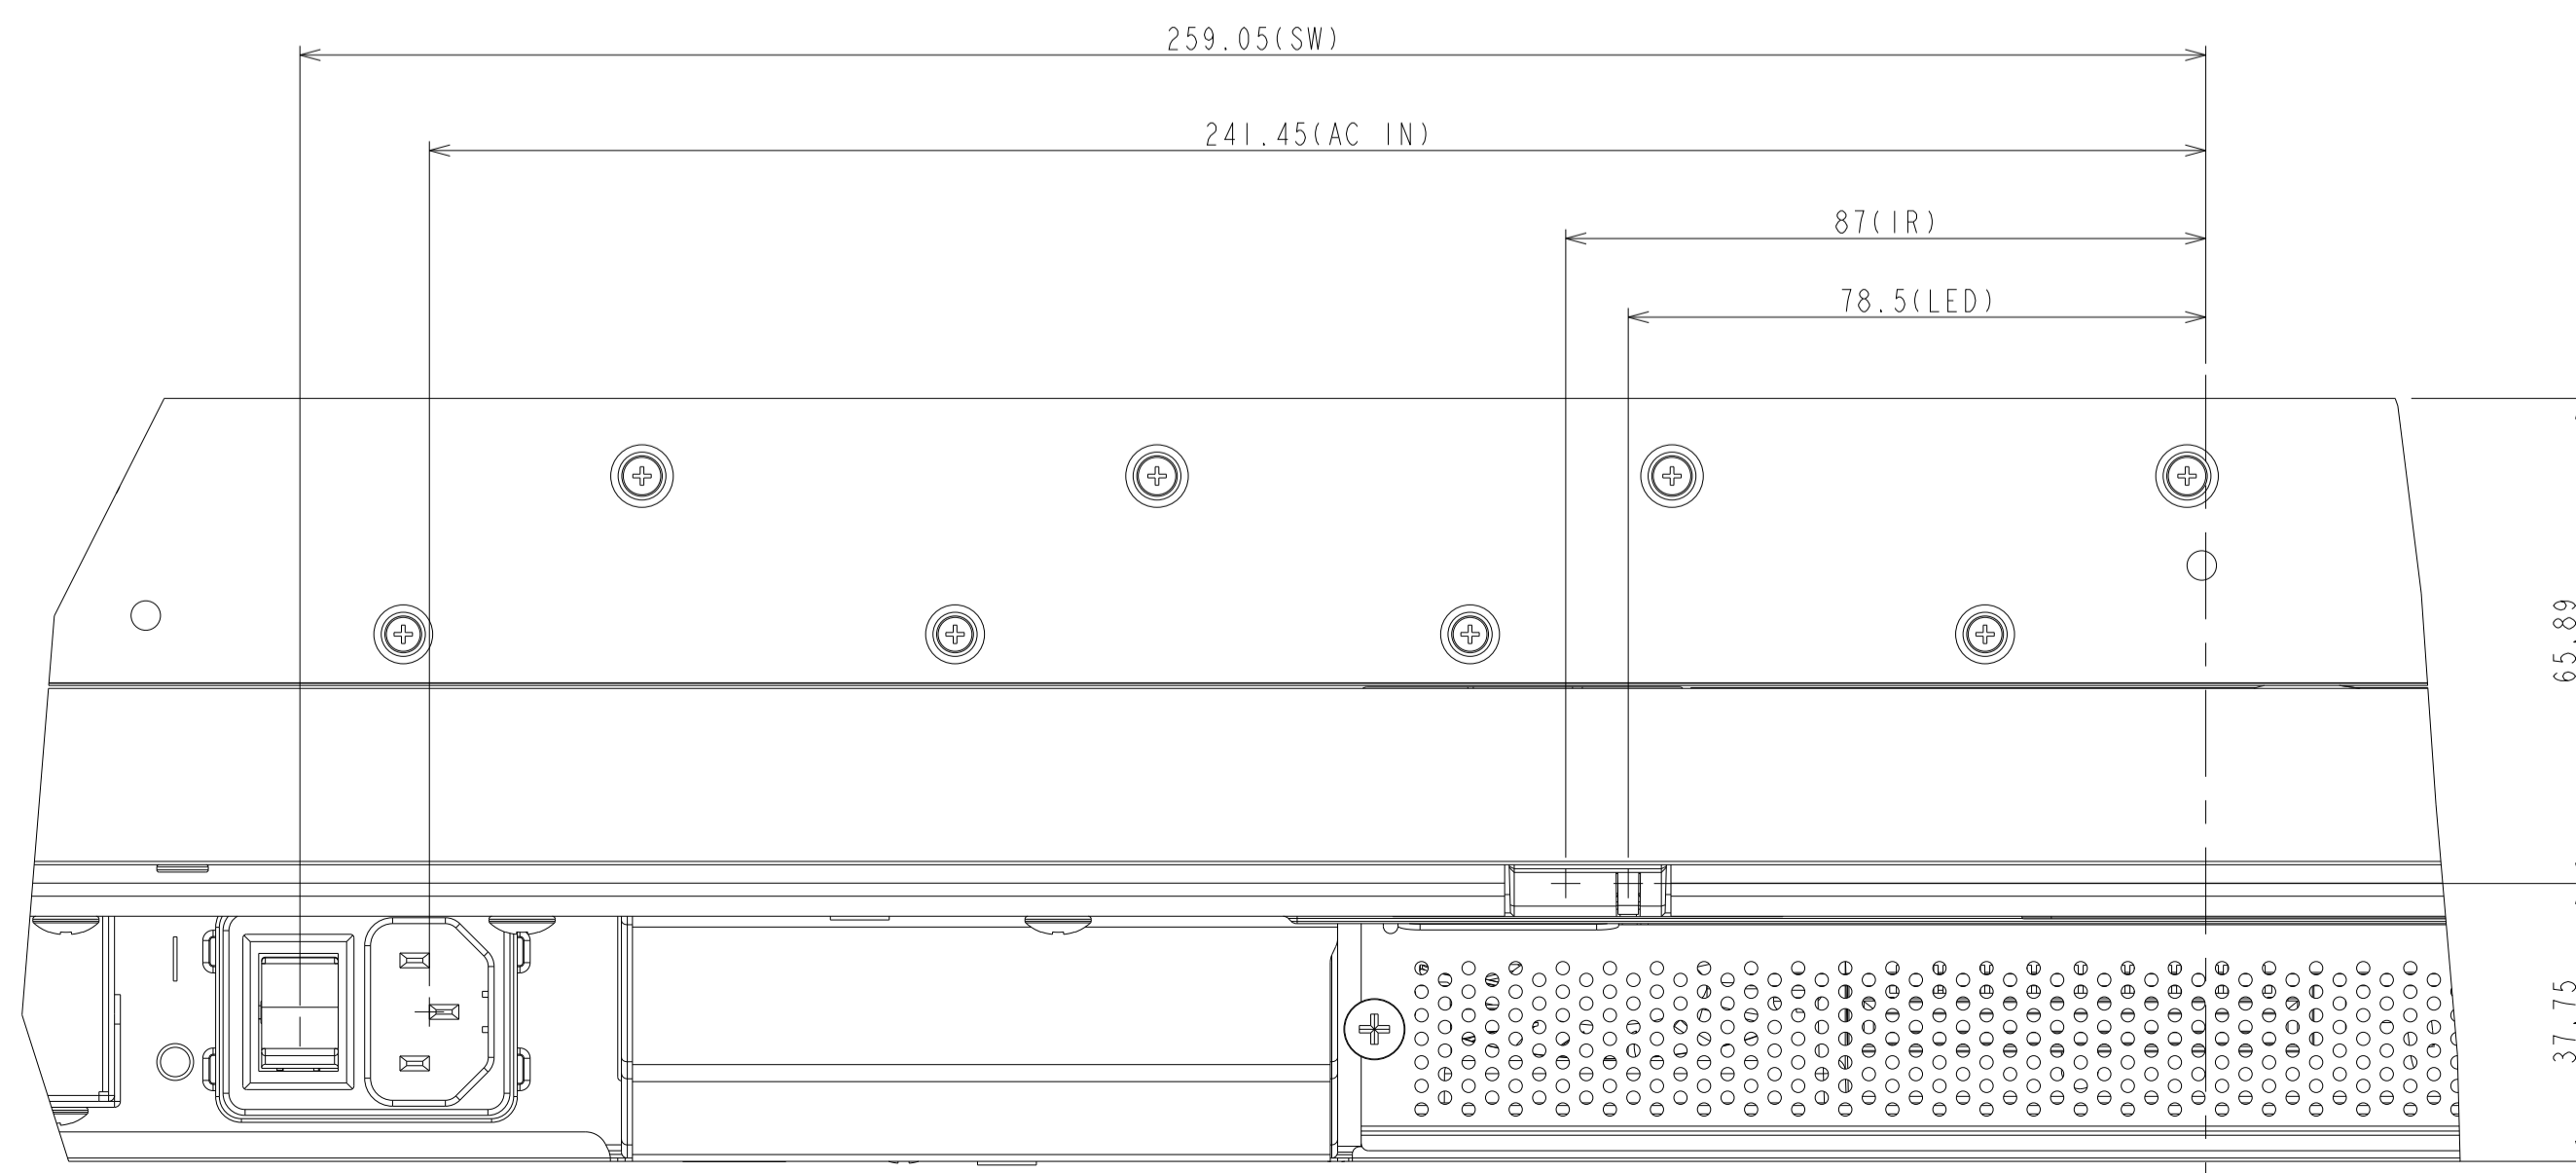

# UN552\_OUTLINE

The center of gravity: It is within 10mm from active center.

SECTION A-A  
SCALE (3/1)

DETAIL C  
SCALE (1/1)

DETAIL D  
SCALE (1/1)

UNIT	mm
SCALE	1/5
MODEL	UN552
NEC Display Solutions 2019/10/18	