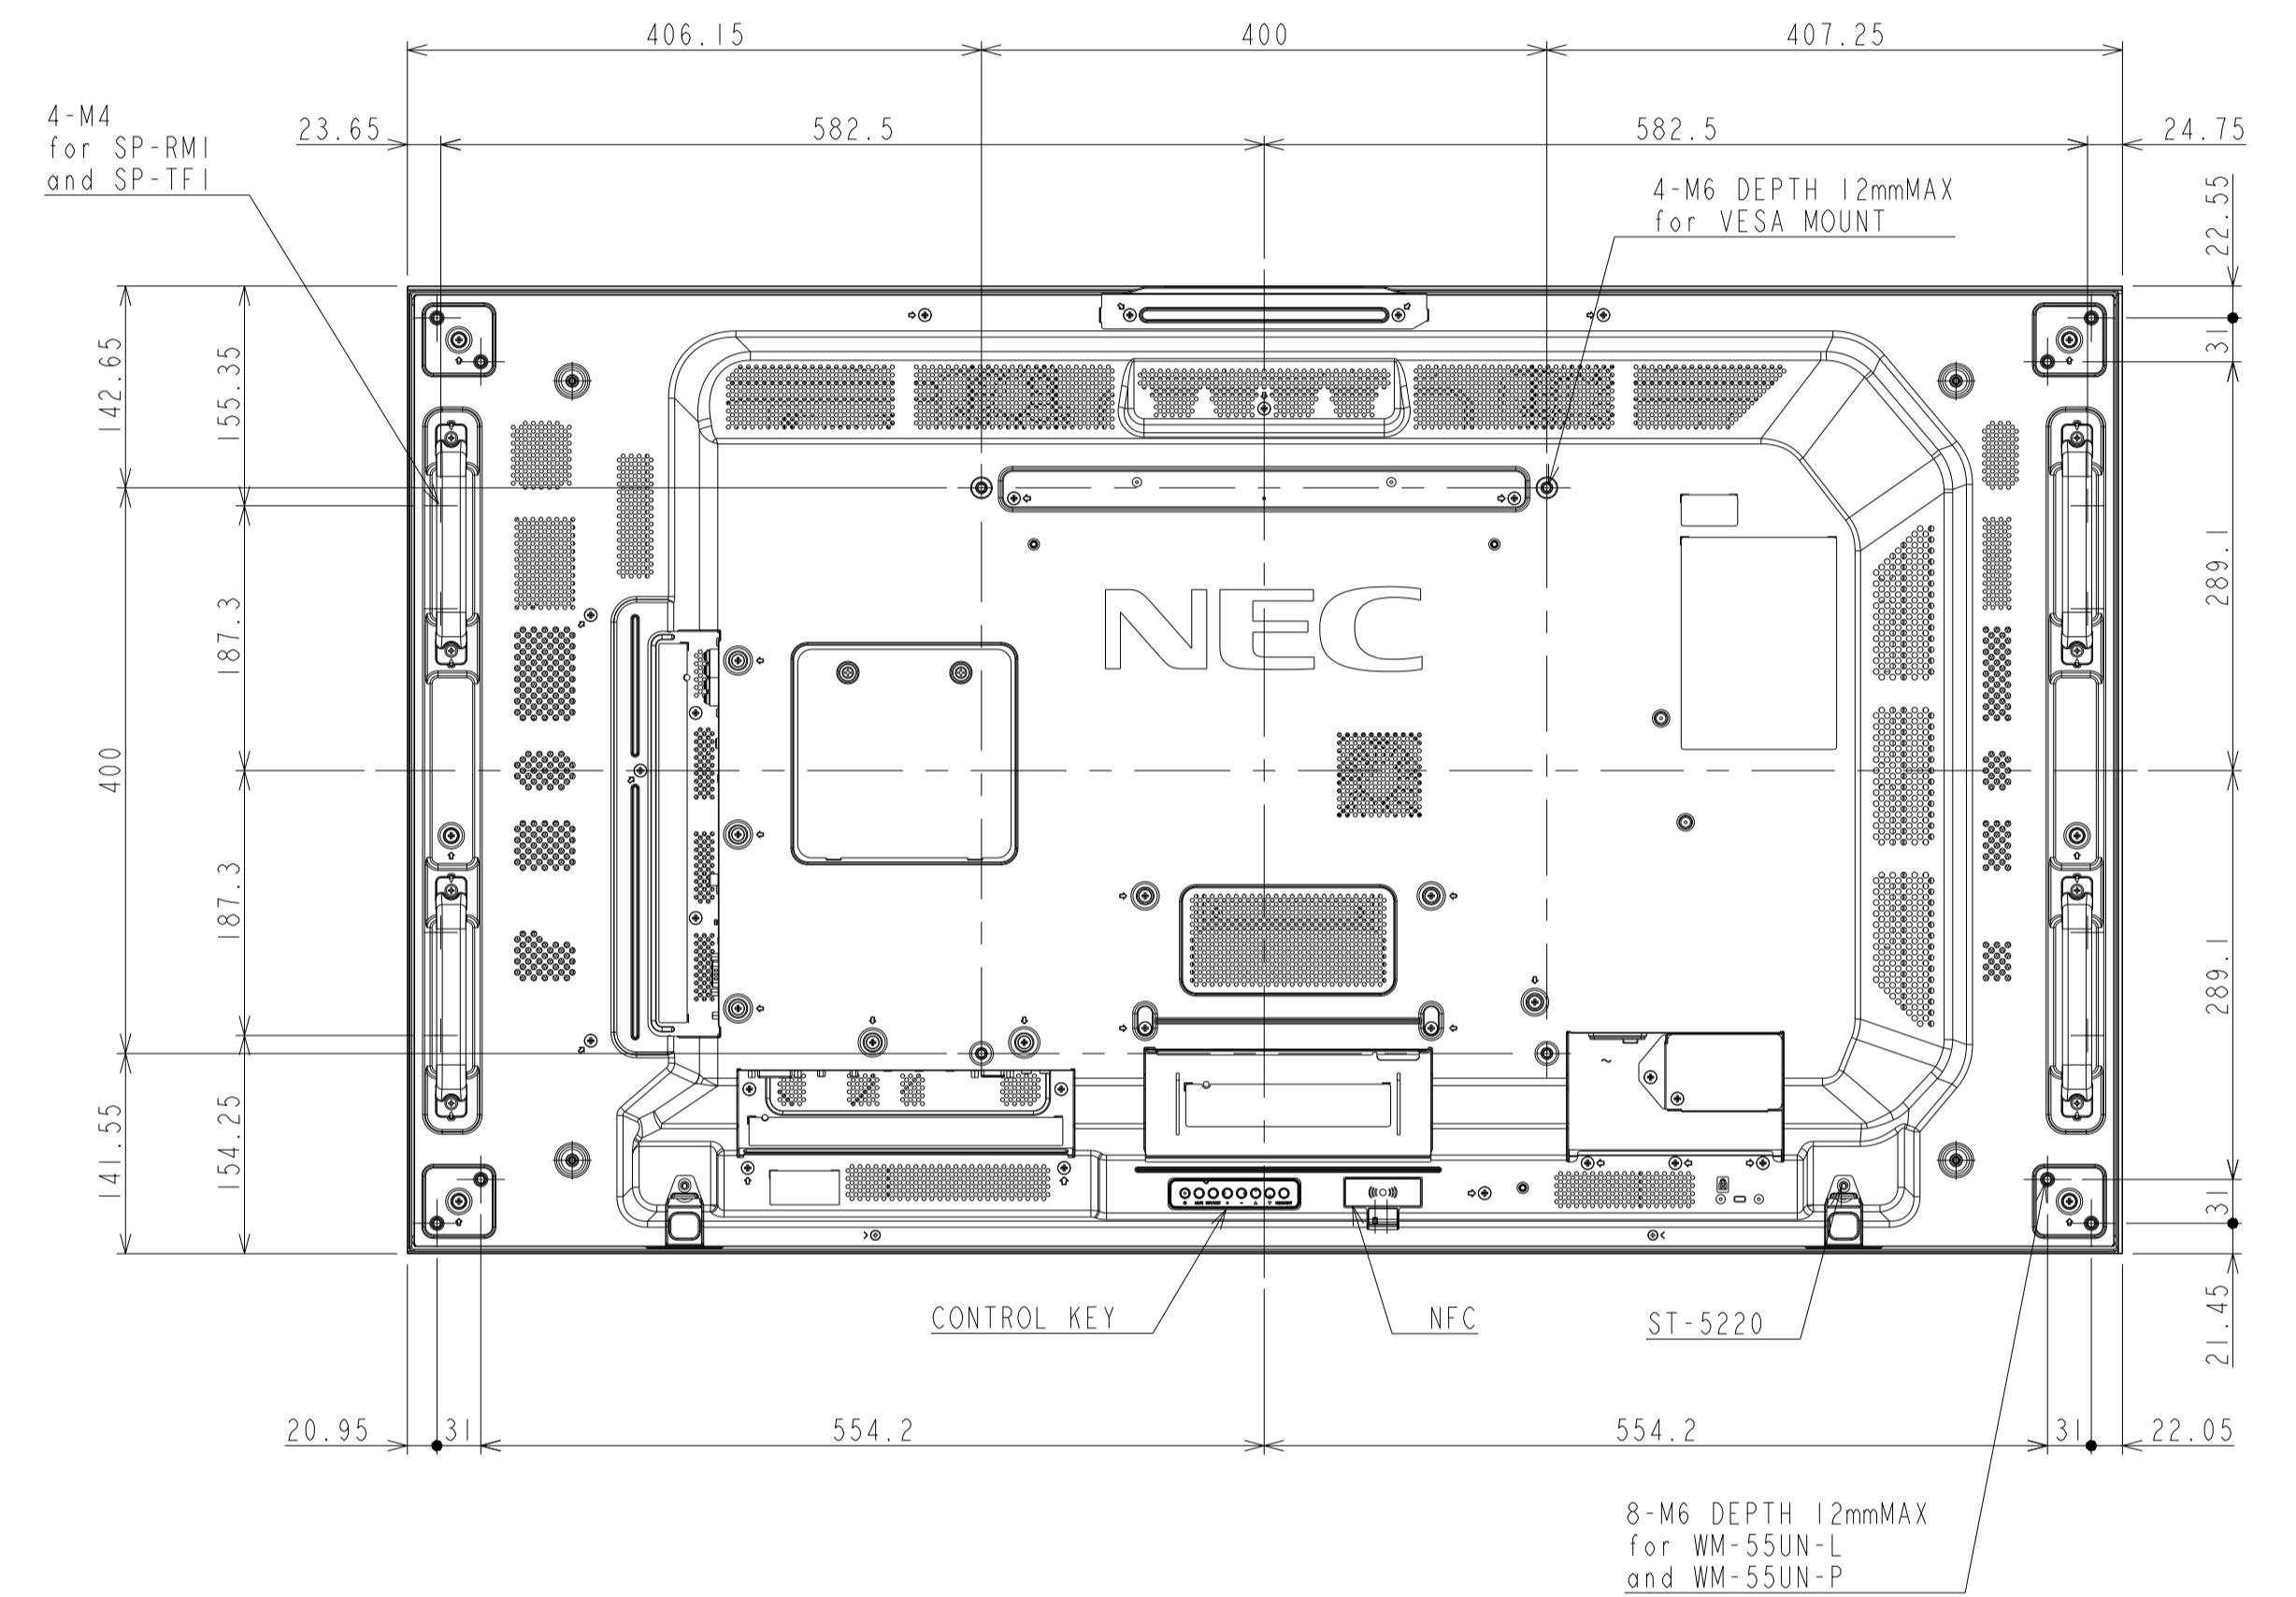

# UN552\_OUTLINE

The center of gravity: It is within 10mm from active center.

SECTION A-A  
SCALE (3/1)

DETAIL C  
SCALE (1/1)

DETAIL D  
SCALE (1/1)

UNIT	mm
SCALE	1/5
MODEL	UN552
NEC Display Solutions 2019/10/18	