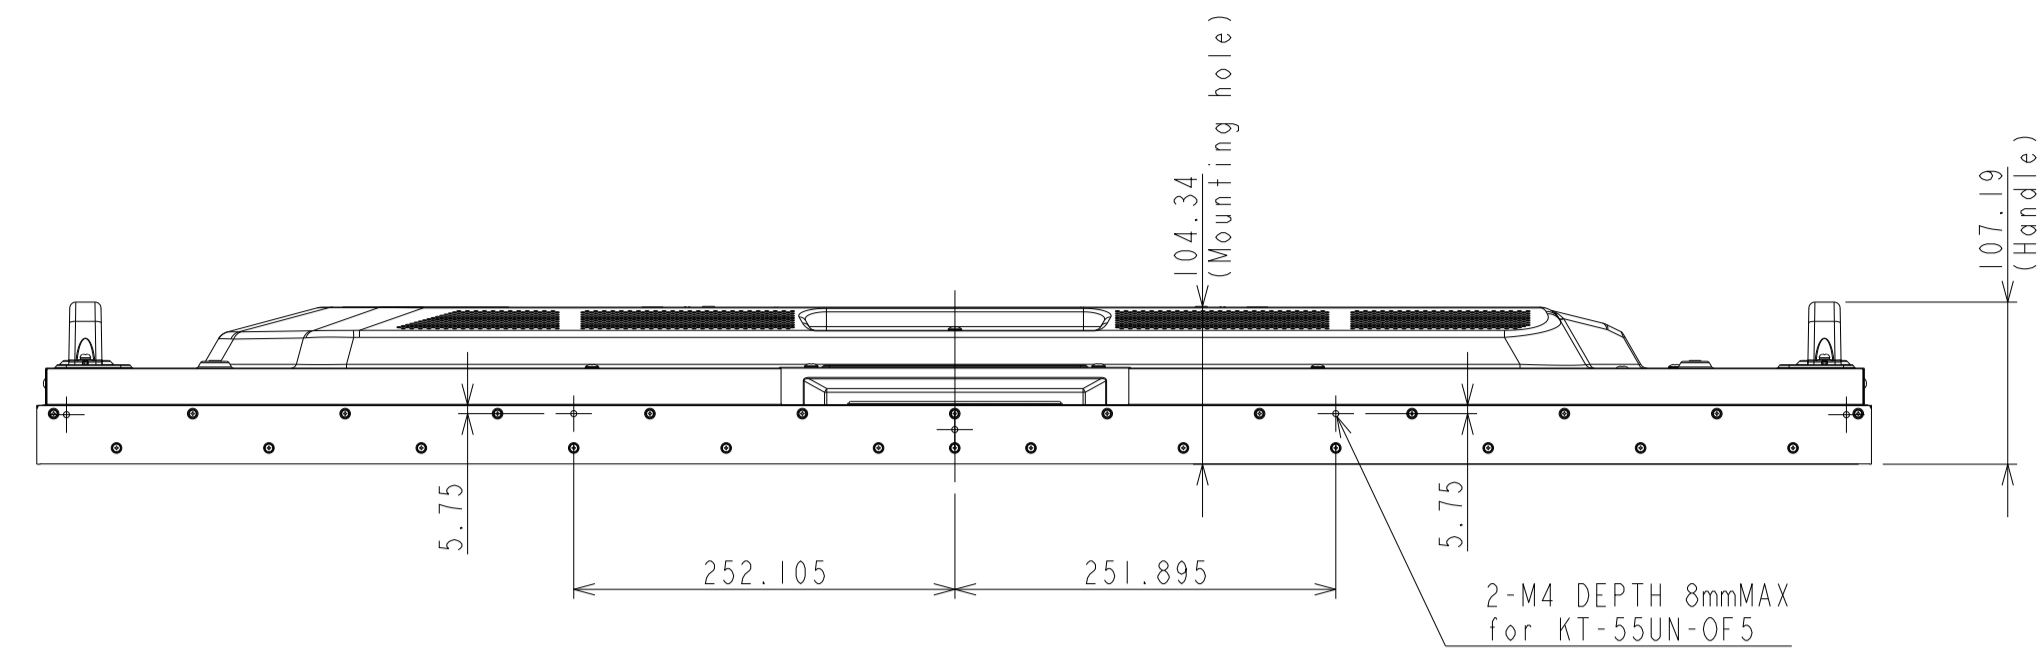

# UN552\_OUTLINE

The center of gravity: It is within 10mm from active center.

SECTION A-A  
SCALE (3/1)

DETAIL C  
SCALE (1/1)

DETAIL D  
SCALE (1/1)

UNIT	mm
SCALE	1/5
MODEL	UN552
NEC Display Solutions 2019/10/18	