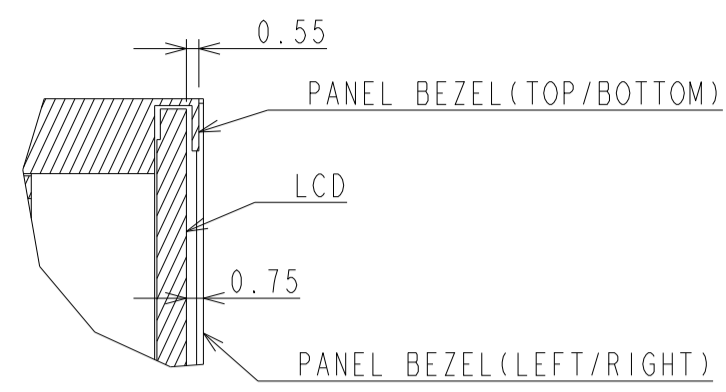

# UN552\_OUTLINE

The center of gravity: It is within 10mm from active center.

SECTION A-A  
SCALE (3/1)

DETAIL C  
SCALE (1/1)

DETAIL D  
SCALE (1/1)

UNIT	mm
SCALE	1/5
MODEL	UN552
NEC Display Solutions 2019/10/18	