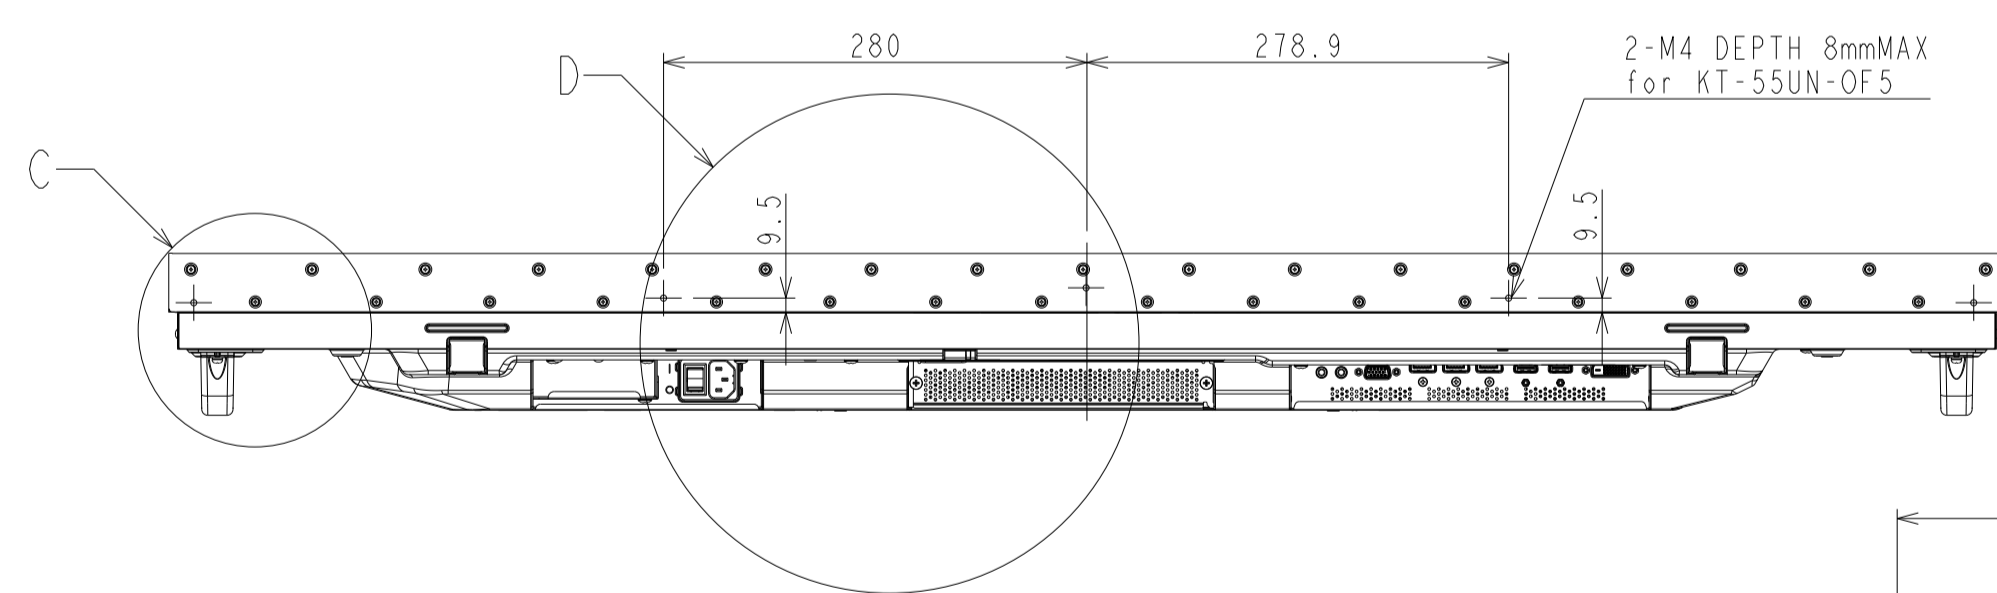

# UN552\_OUTLINE

The center of gravity: It is within 10mm from active center.

SECTION A-A  
SCALE (3/1)

DETAIL C  
SCALE (1/1)

DETAIL D  
SCALE (1/1)

UNIT	mm
SCALE	1/5
MODEL	UN552
NEC Display Solutions 2019/10/18	