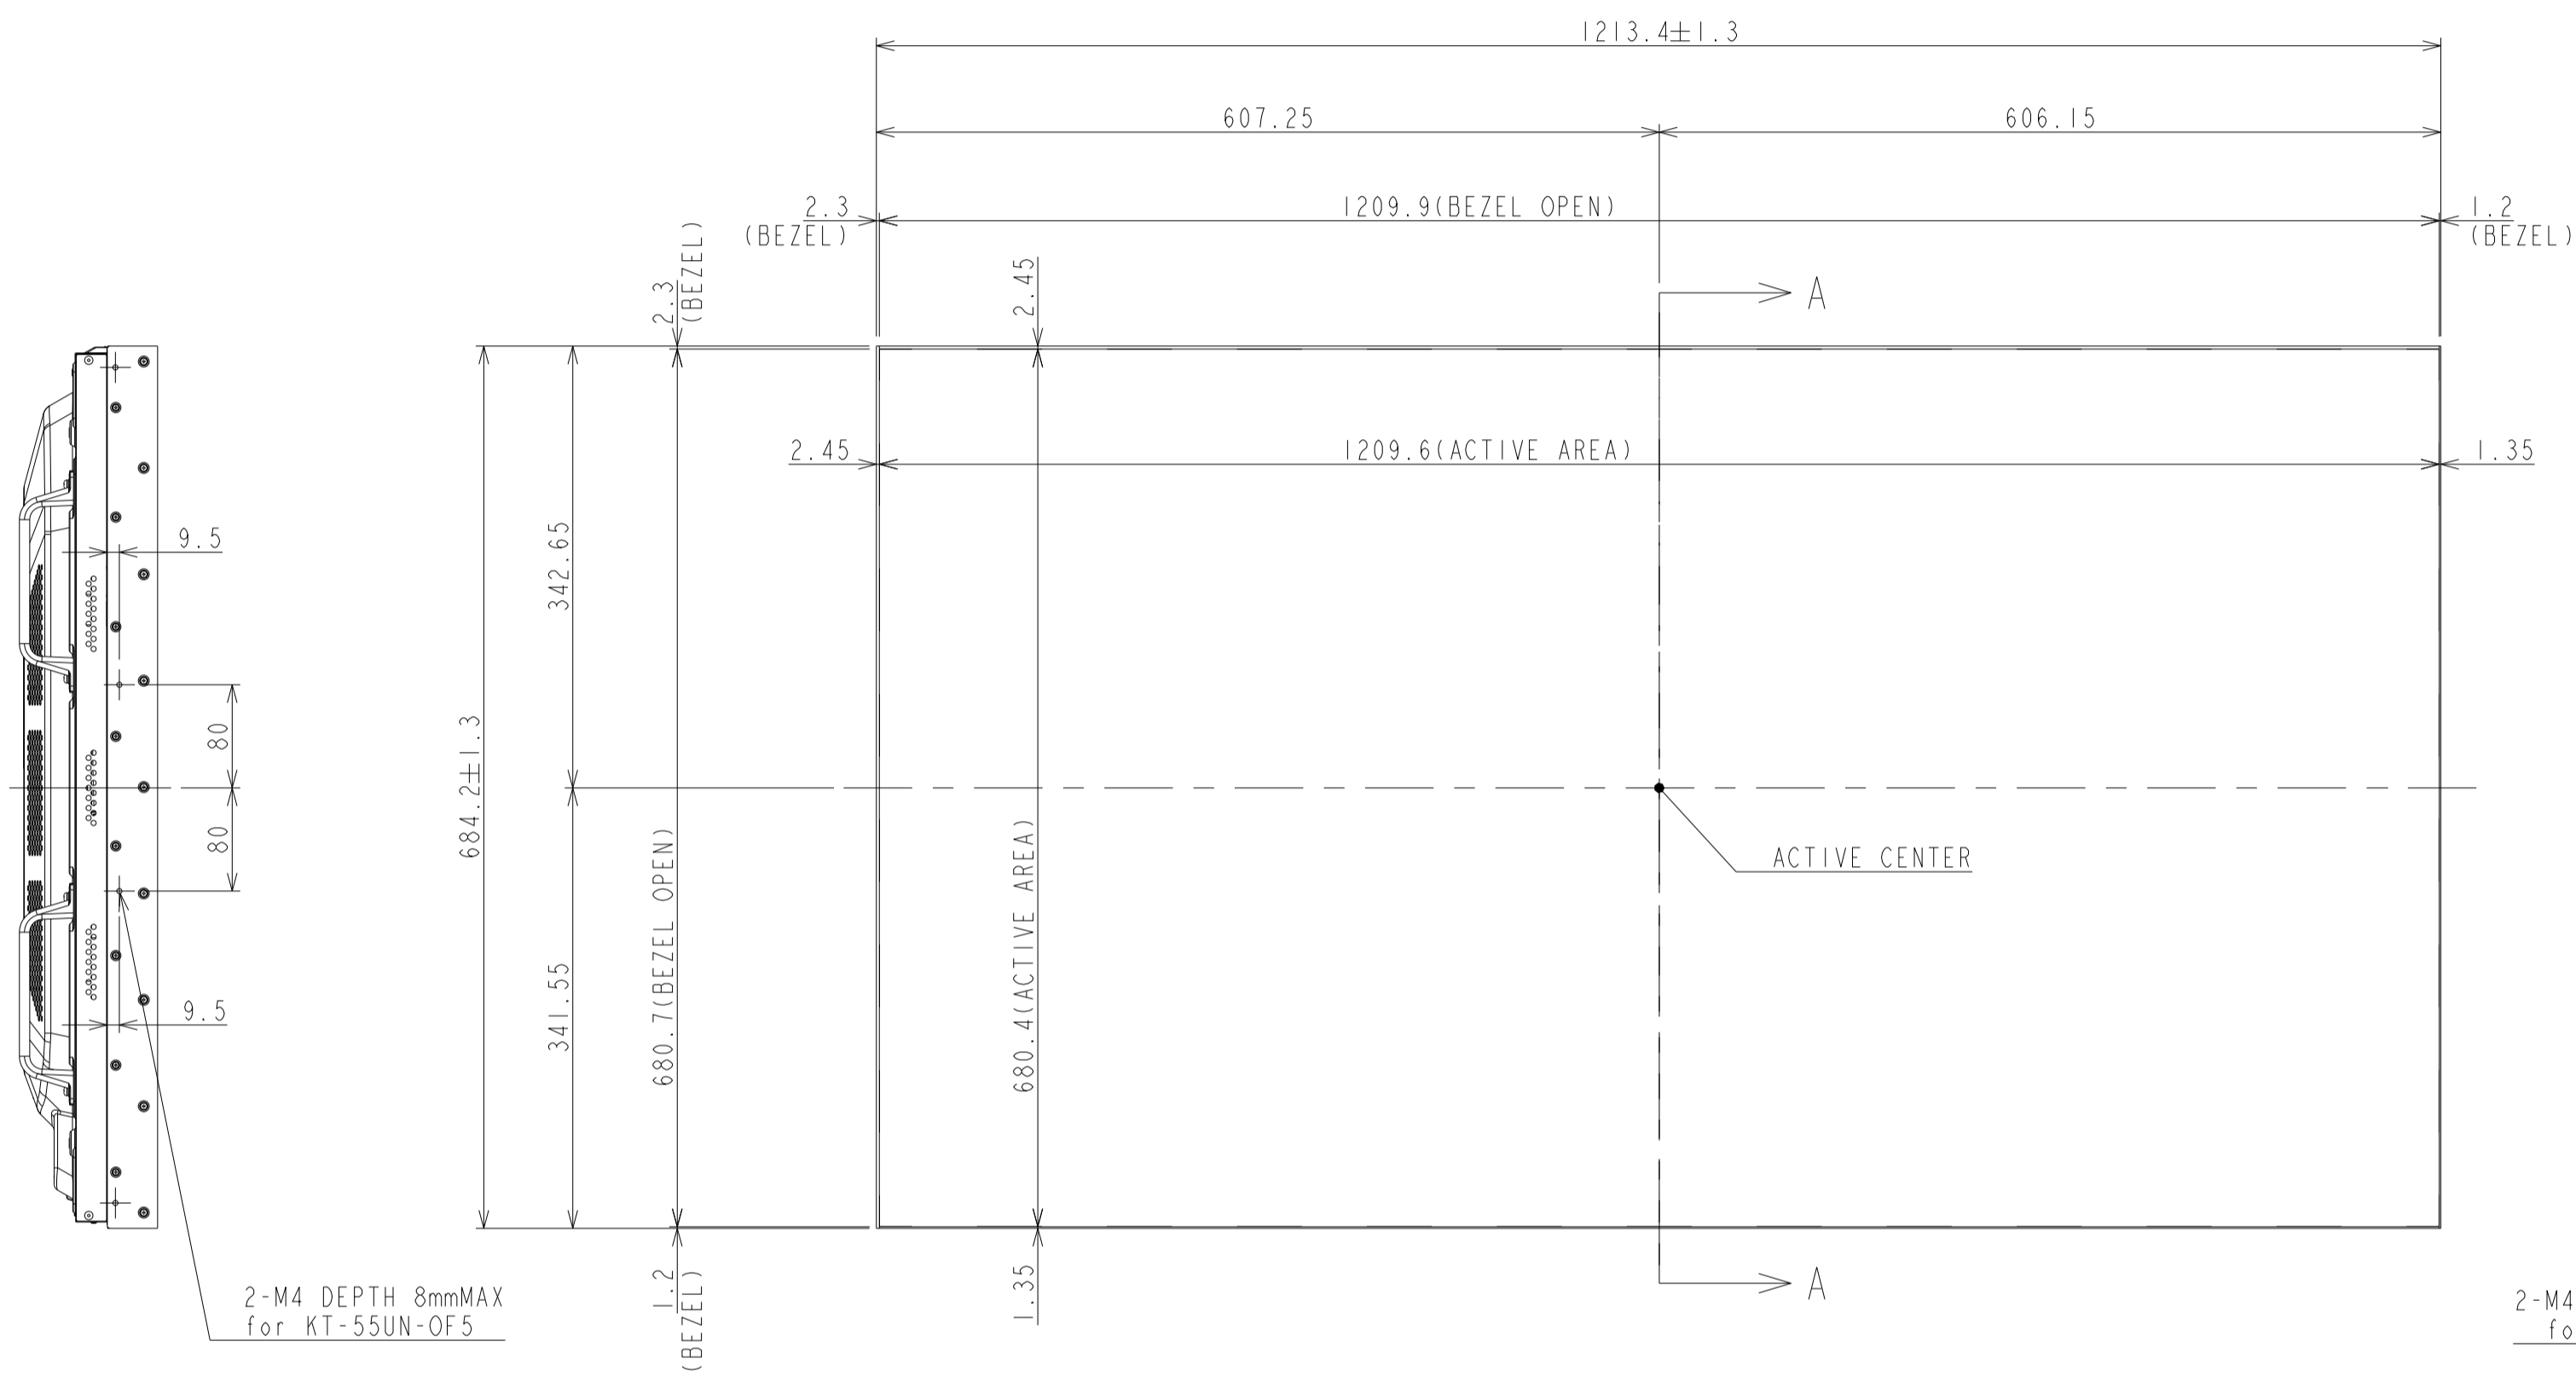

# UN552\_OUTLINE

The center of gravity: It is within 10mm from active center.

SECTION A-A  
SCALE (3/1)

DETAIL C  
SCALE (1/1)

DETAIL D  
SCALE (1/1)

UNIT	mm
SCALE	1/5
MODEL	UN552
NEC Display Solutions 2019/10/18	