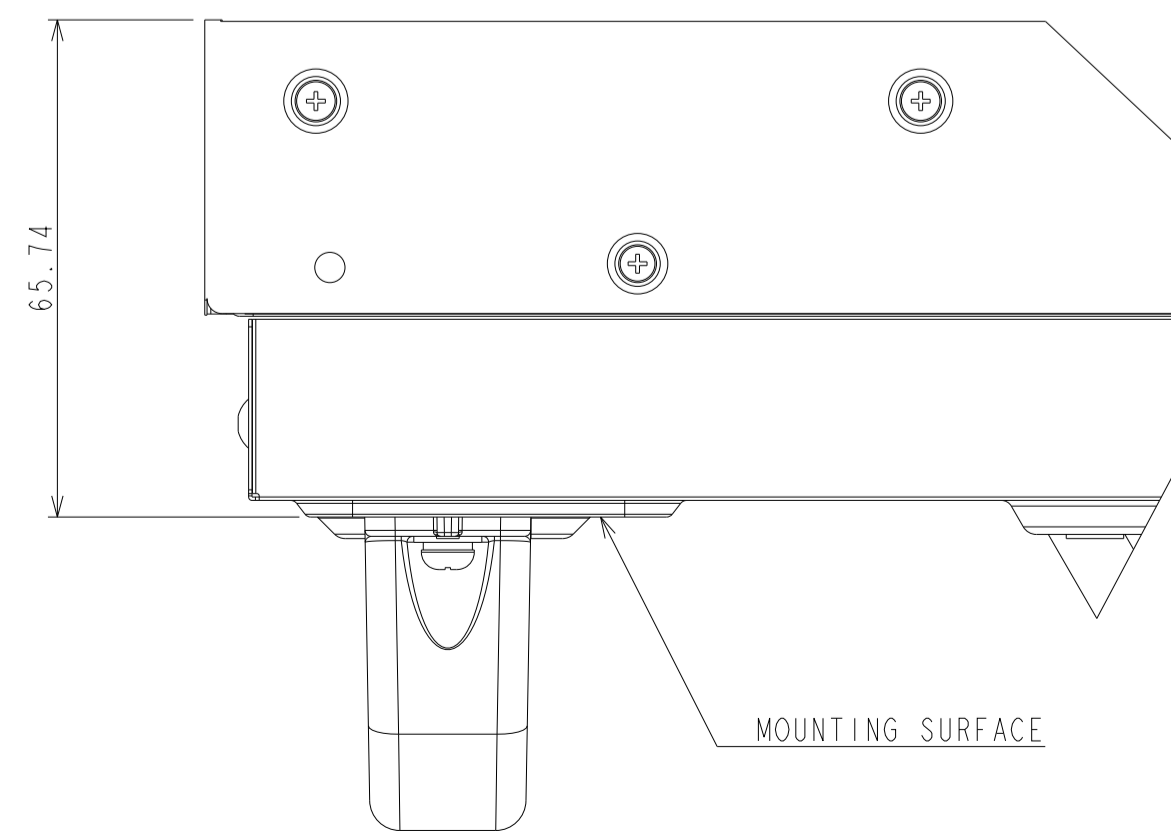

# UN552\_OUTLINE

The center of gravity: It is within 10mm from active center.

SECTION A-A  
SCALE (3/1)

DETAIL C  
SCALE (1/1)

DETAIL D  
SCALE (1/1)

UNIT	mm
SCALE	1/5
MODEL	UN552
NEC Display Solutions 2019/10/18	