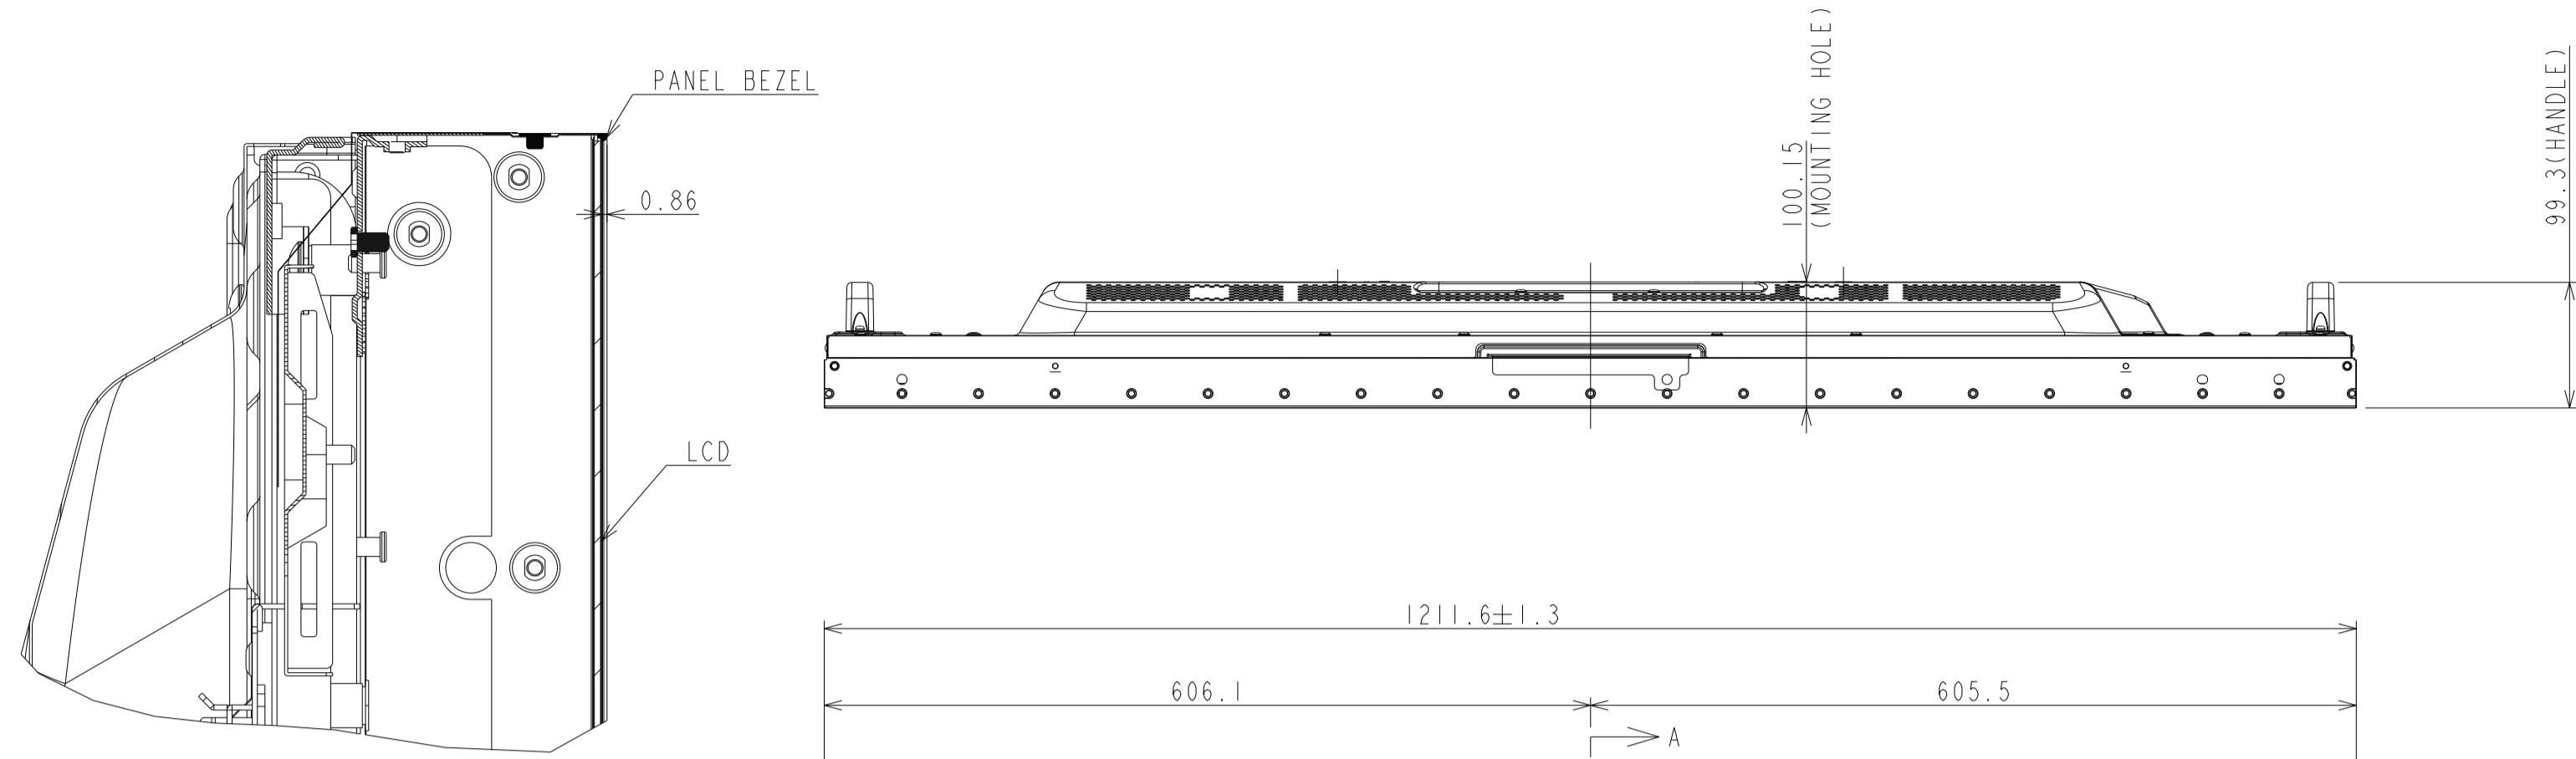

UX552S_OUTLINE

The center of gravity: it is within 10mm from active center.

SECTION A-A
SCALE 1/1

DETAIL B
SCALE 1/1

DETAIL C
SCALE 1/1

UNIT	mm
SCALE	1/5
MODEL	UX552S
NEC Display Solutions 2019/10/18	