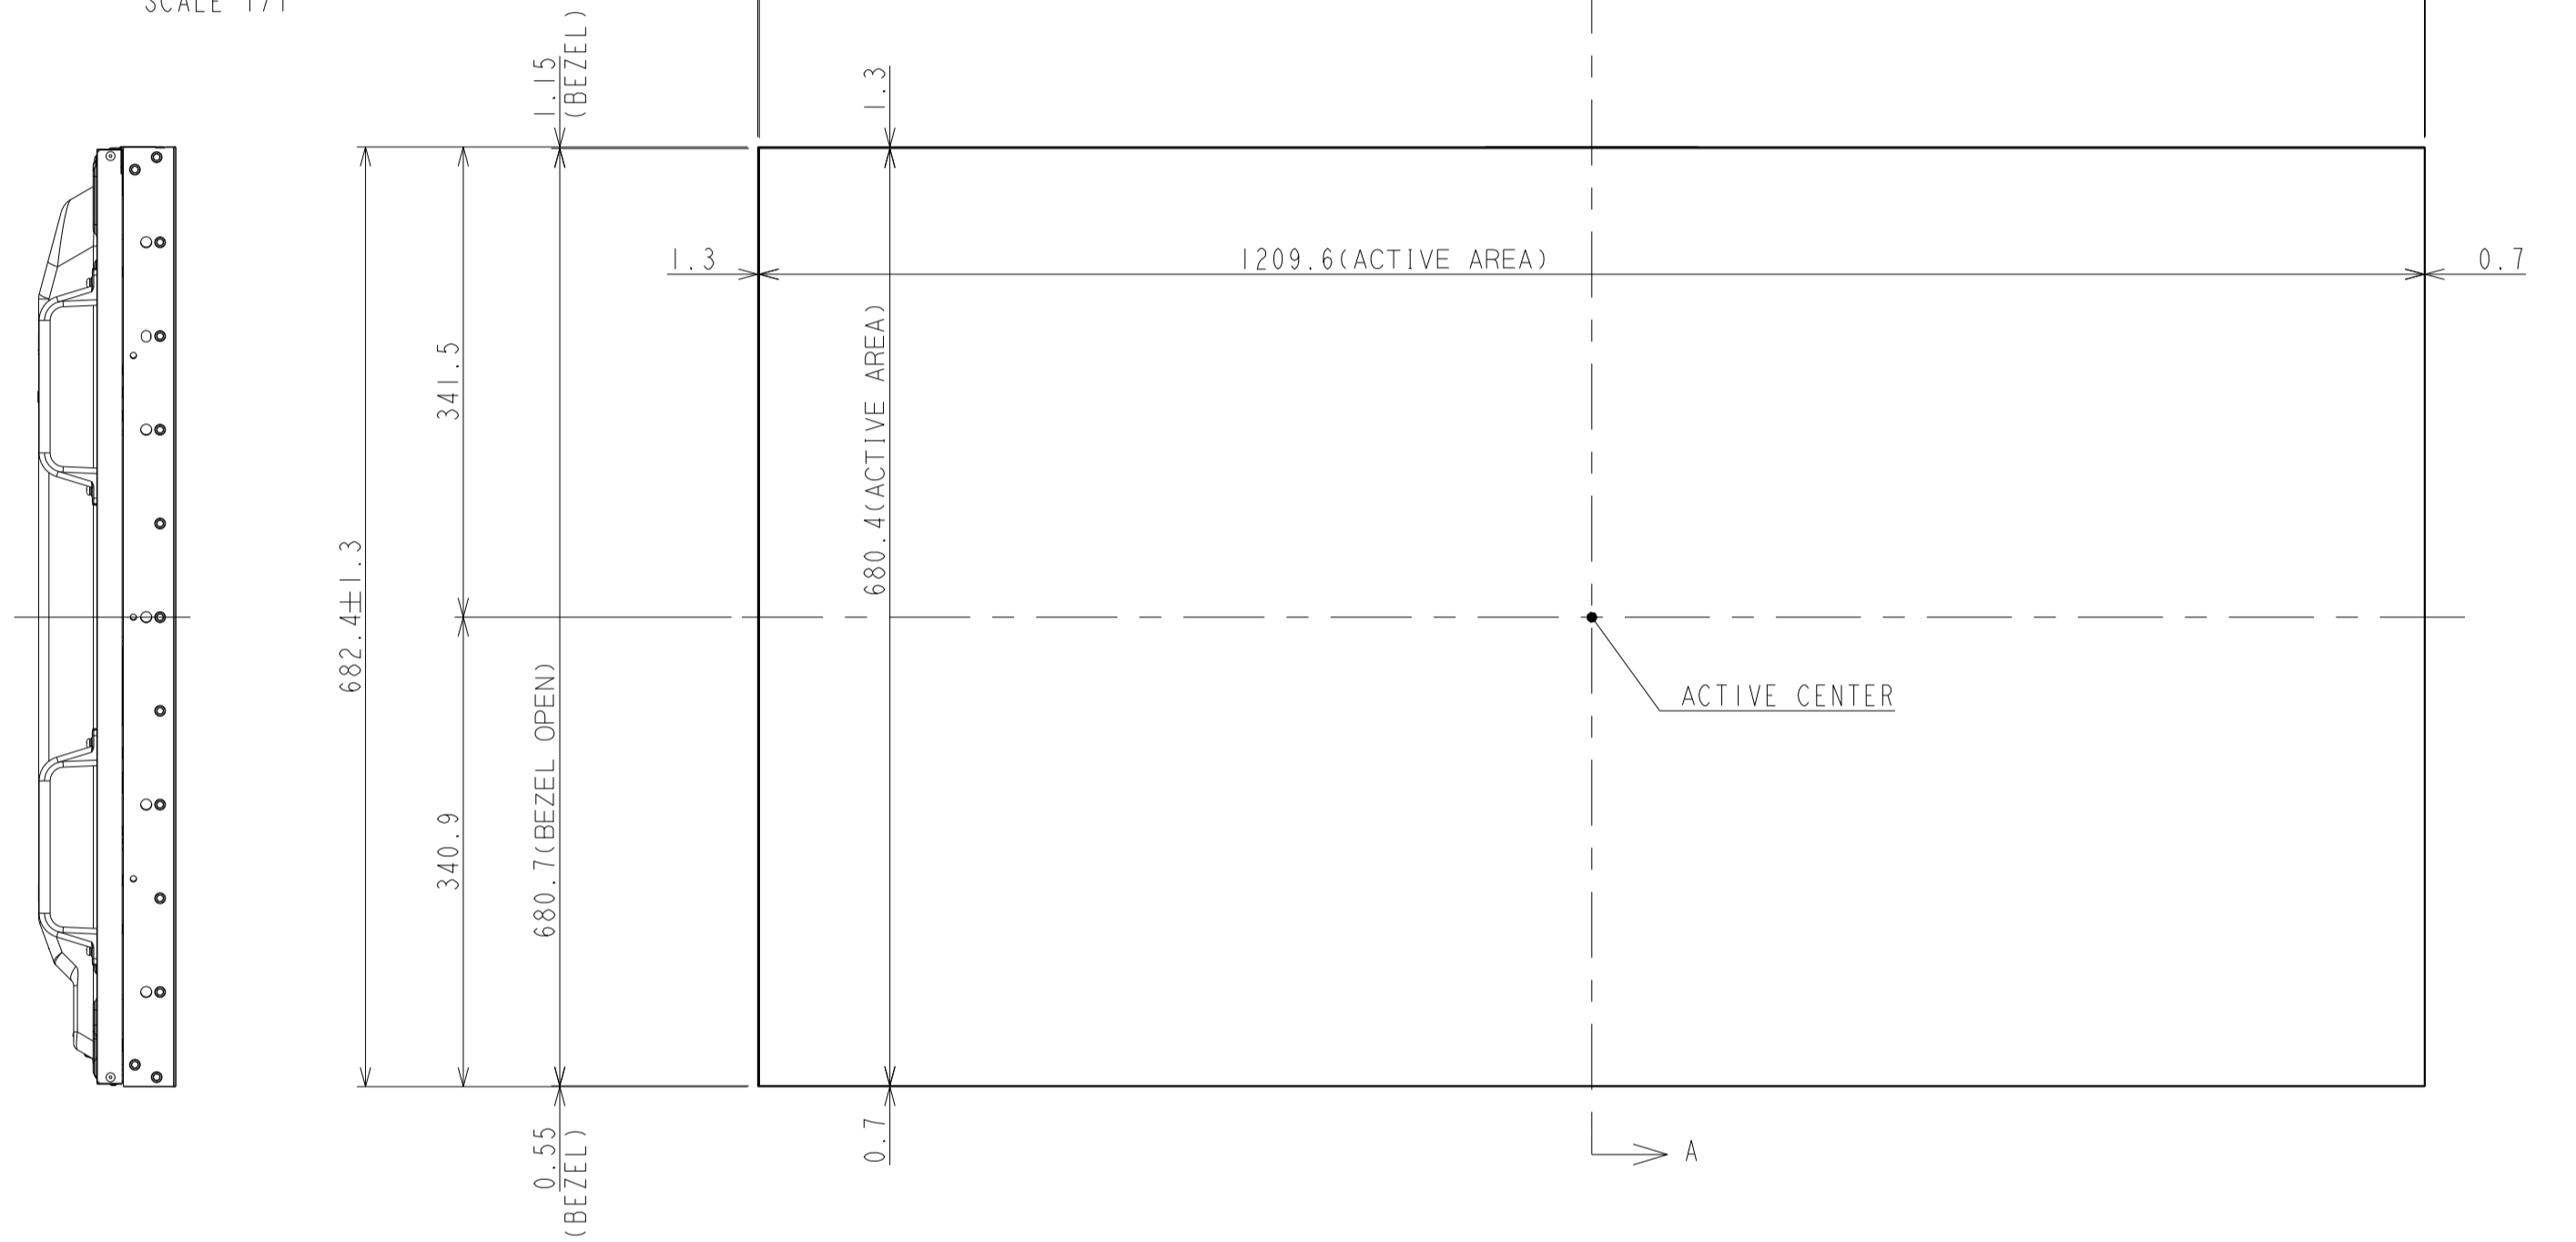

UX552S_OUTLINE

The center of gravity: it is within 10mm from active center.

SECTION A-A
SCALE 1/1

DETAIL B
SCALE 1/1

DETAIL C
SCALE 1/1

UNIT	mm
SCALE	1/5
MODEL	UX552S
NEC Display Solutions 2019/10/18	