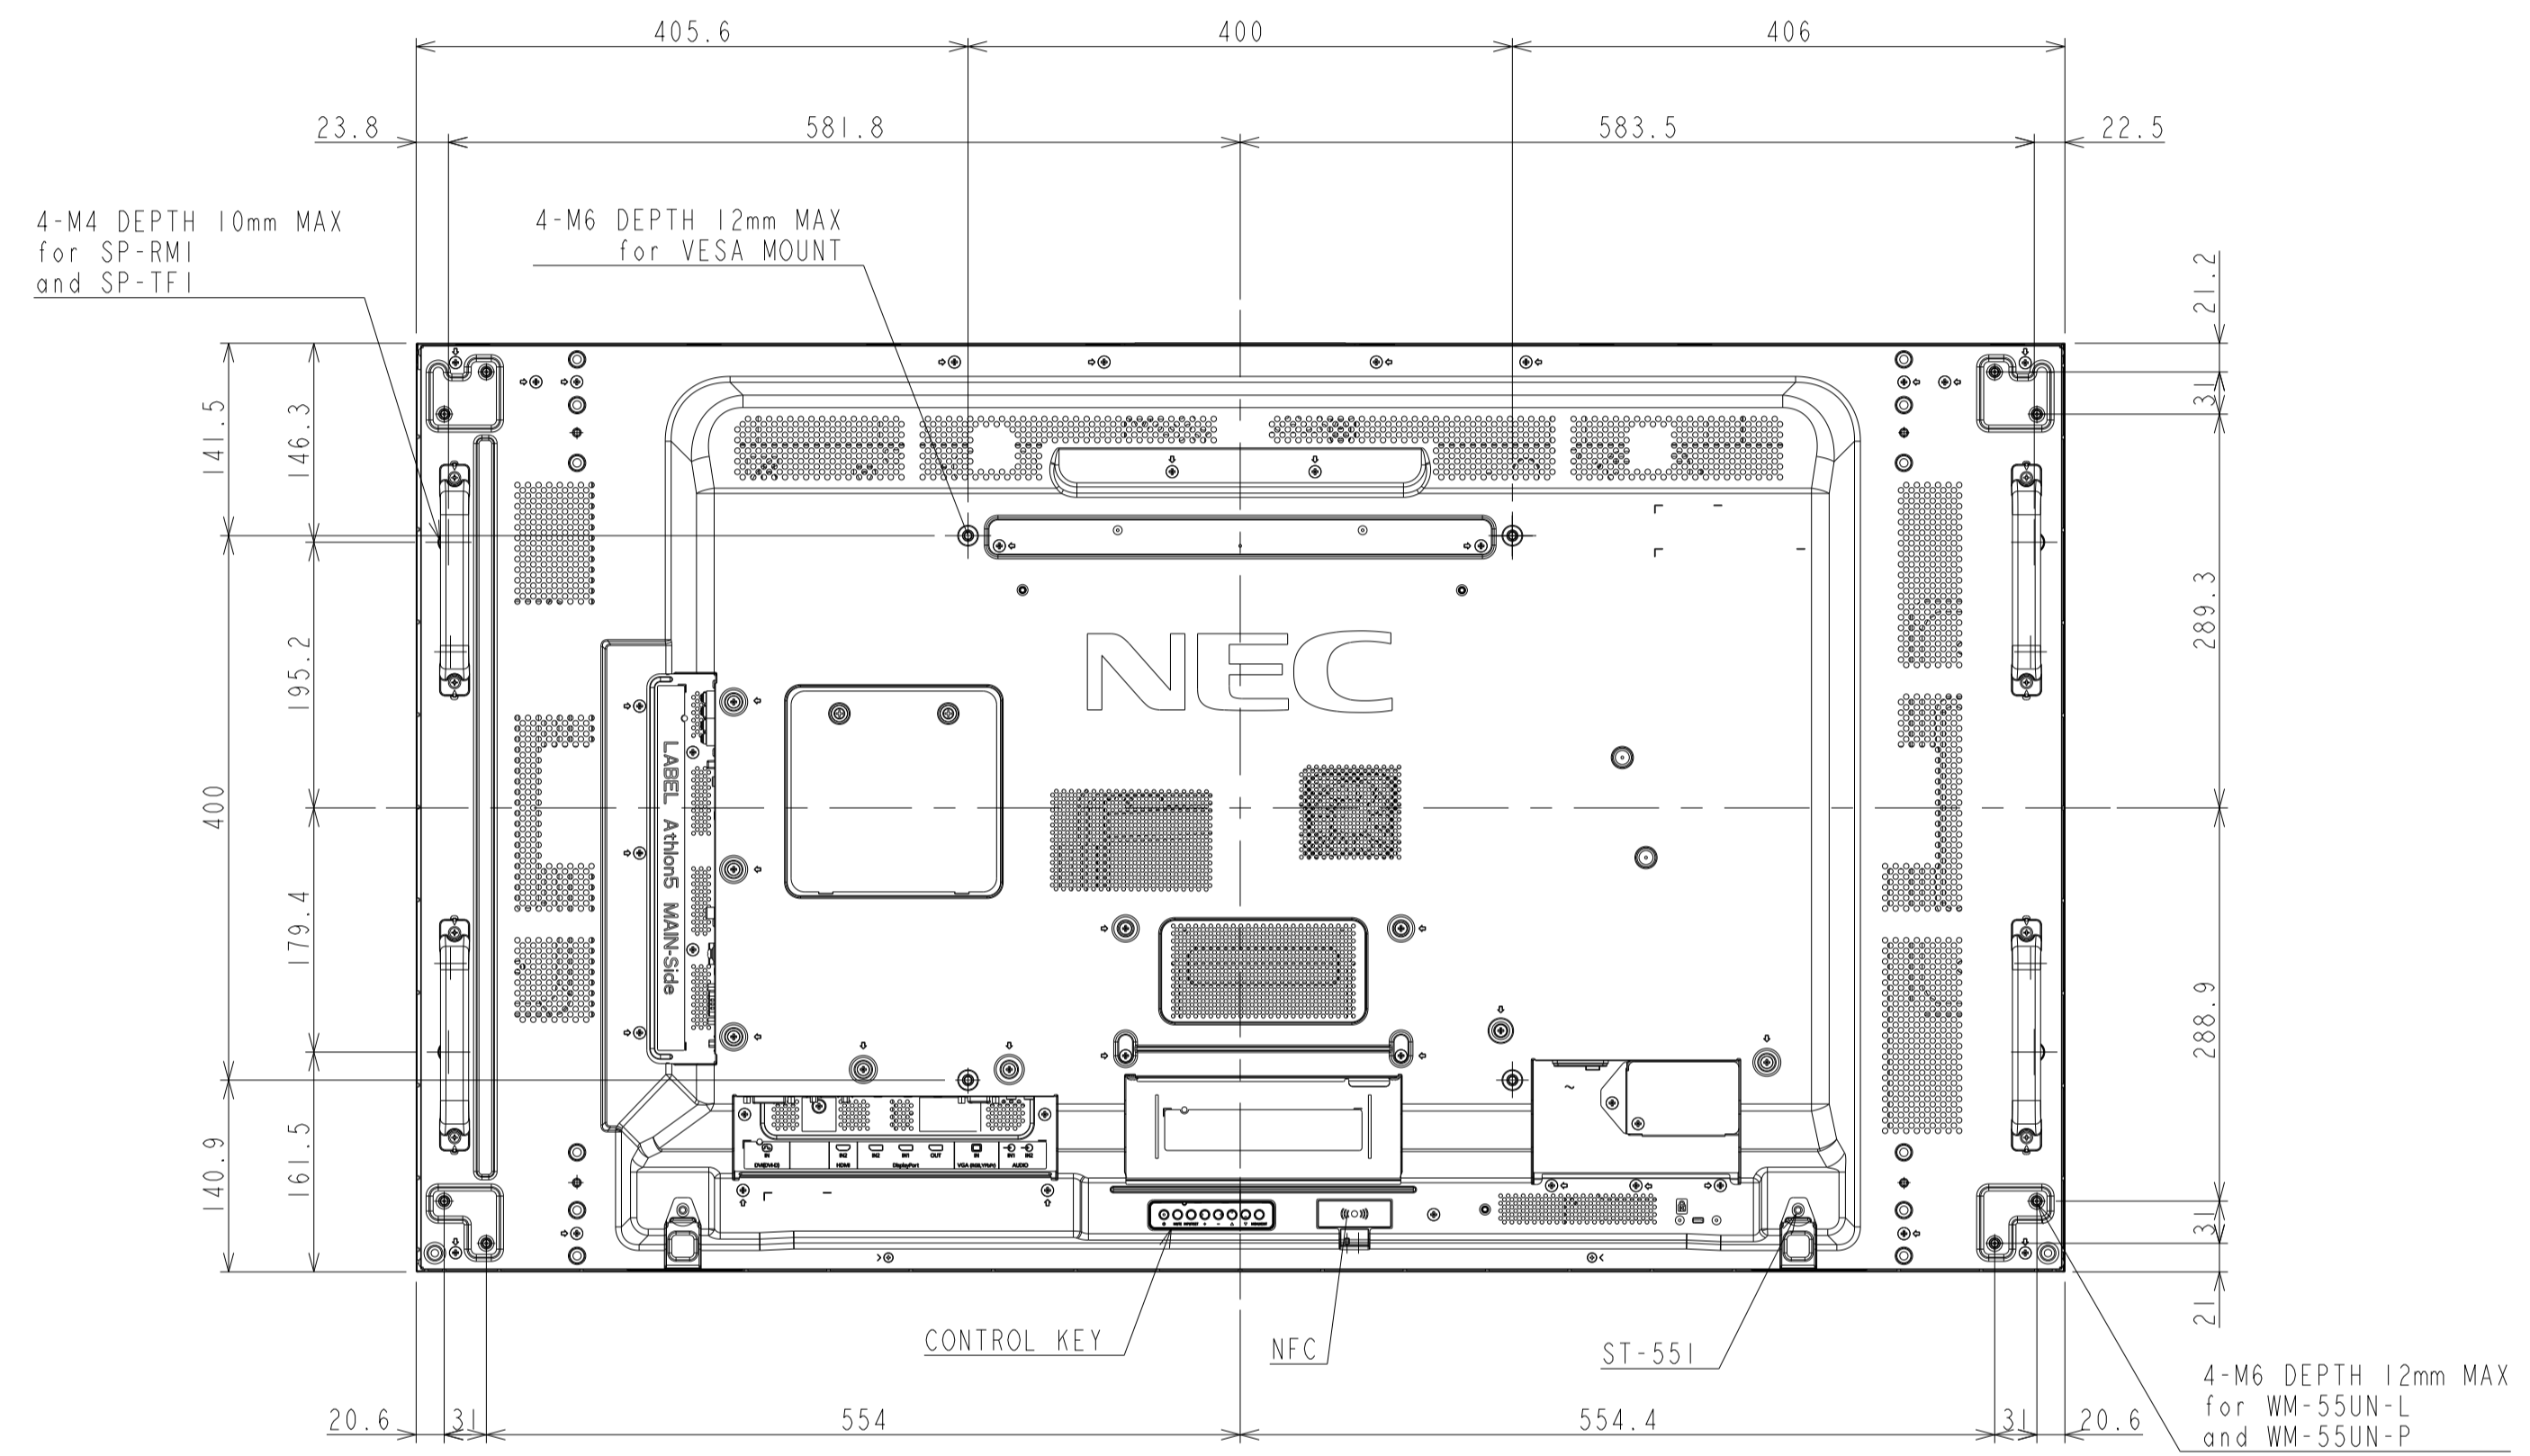

UX552S_OUTLINE

The center of gravity: it is within 10mm from active center.

SECTION A-A
SCALE 1/1

DETAIL B
SCALE 1/1

DETAIL C
SCALE 1/1

UNIT	mm
SCALE	1/5
MODEL	UX552S
NEC Display Solutions 2019/10/18	