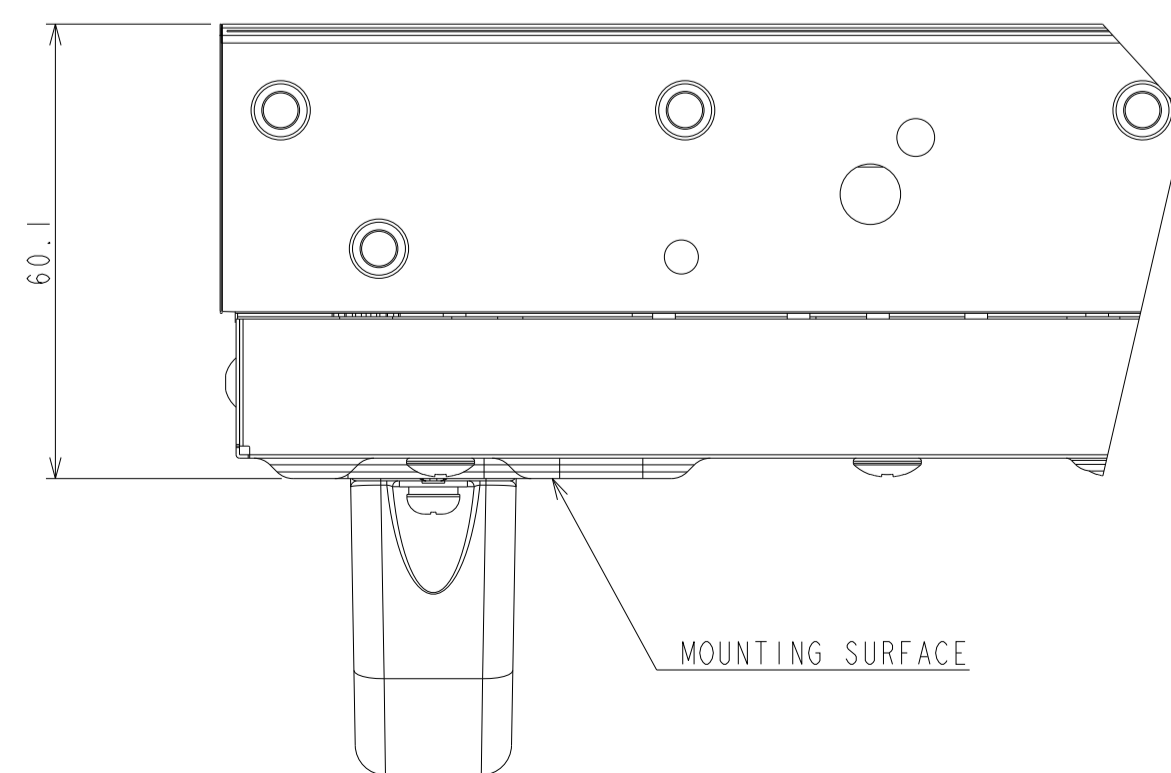

UX552S_OUTLINE

The center of gravity: it is within 10mm from active center.

SECTION A-A
SCALE 1/1

DETAIL B
SCALE 1/1

DETAIL C
SCALE 1/1

UNIT	mm
SCALE	1/5
MODEL	UX552S
NEC Display Solutions 2019/10/18	