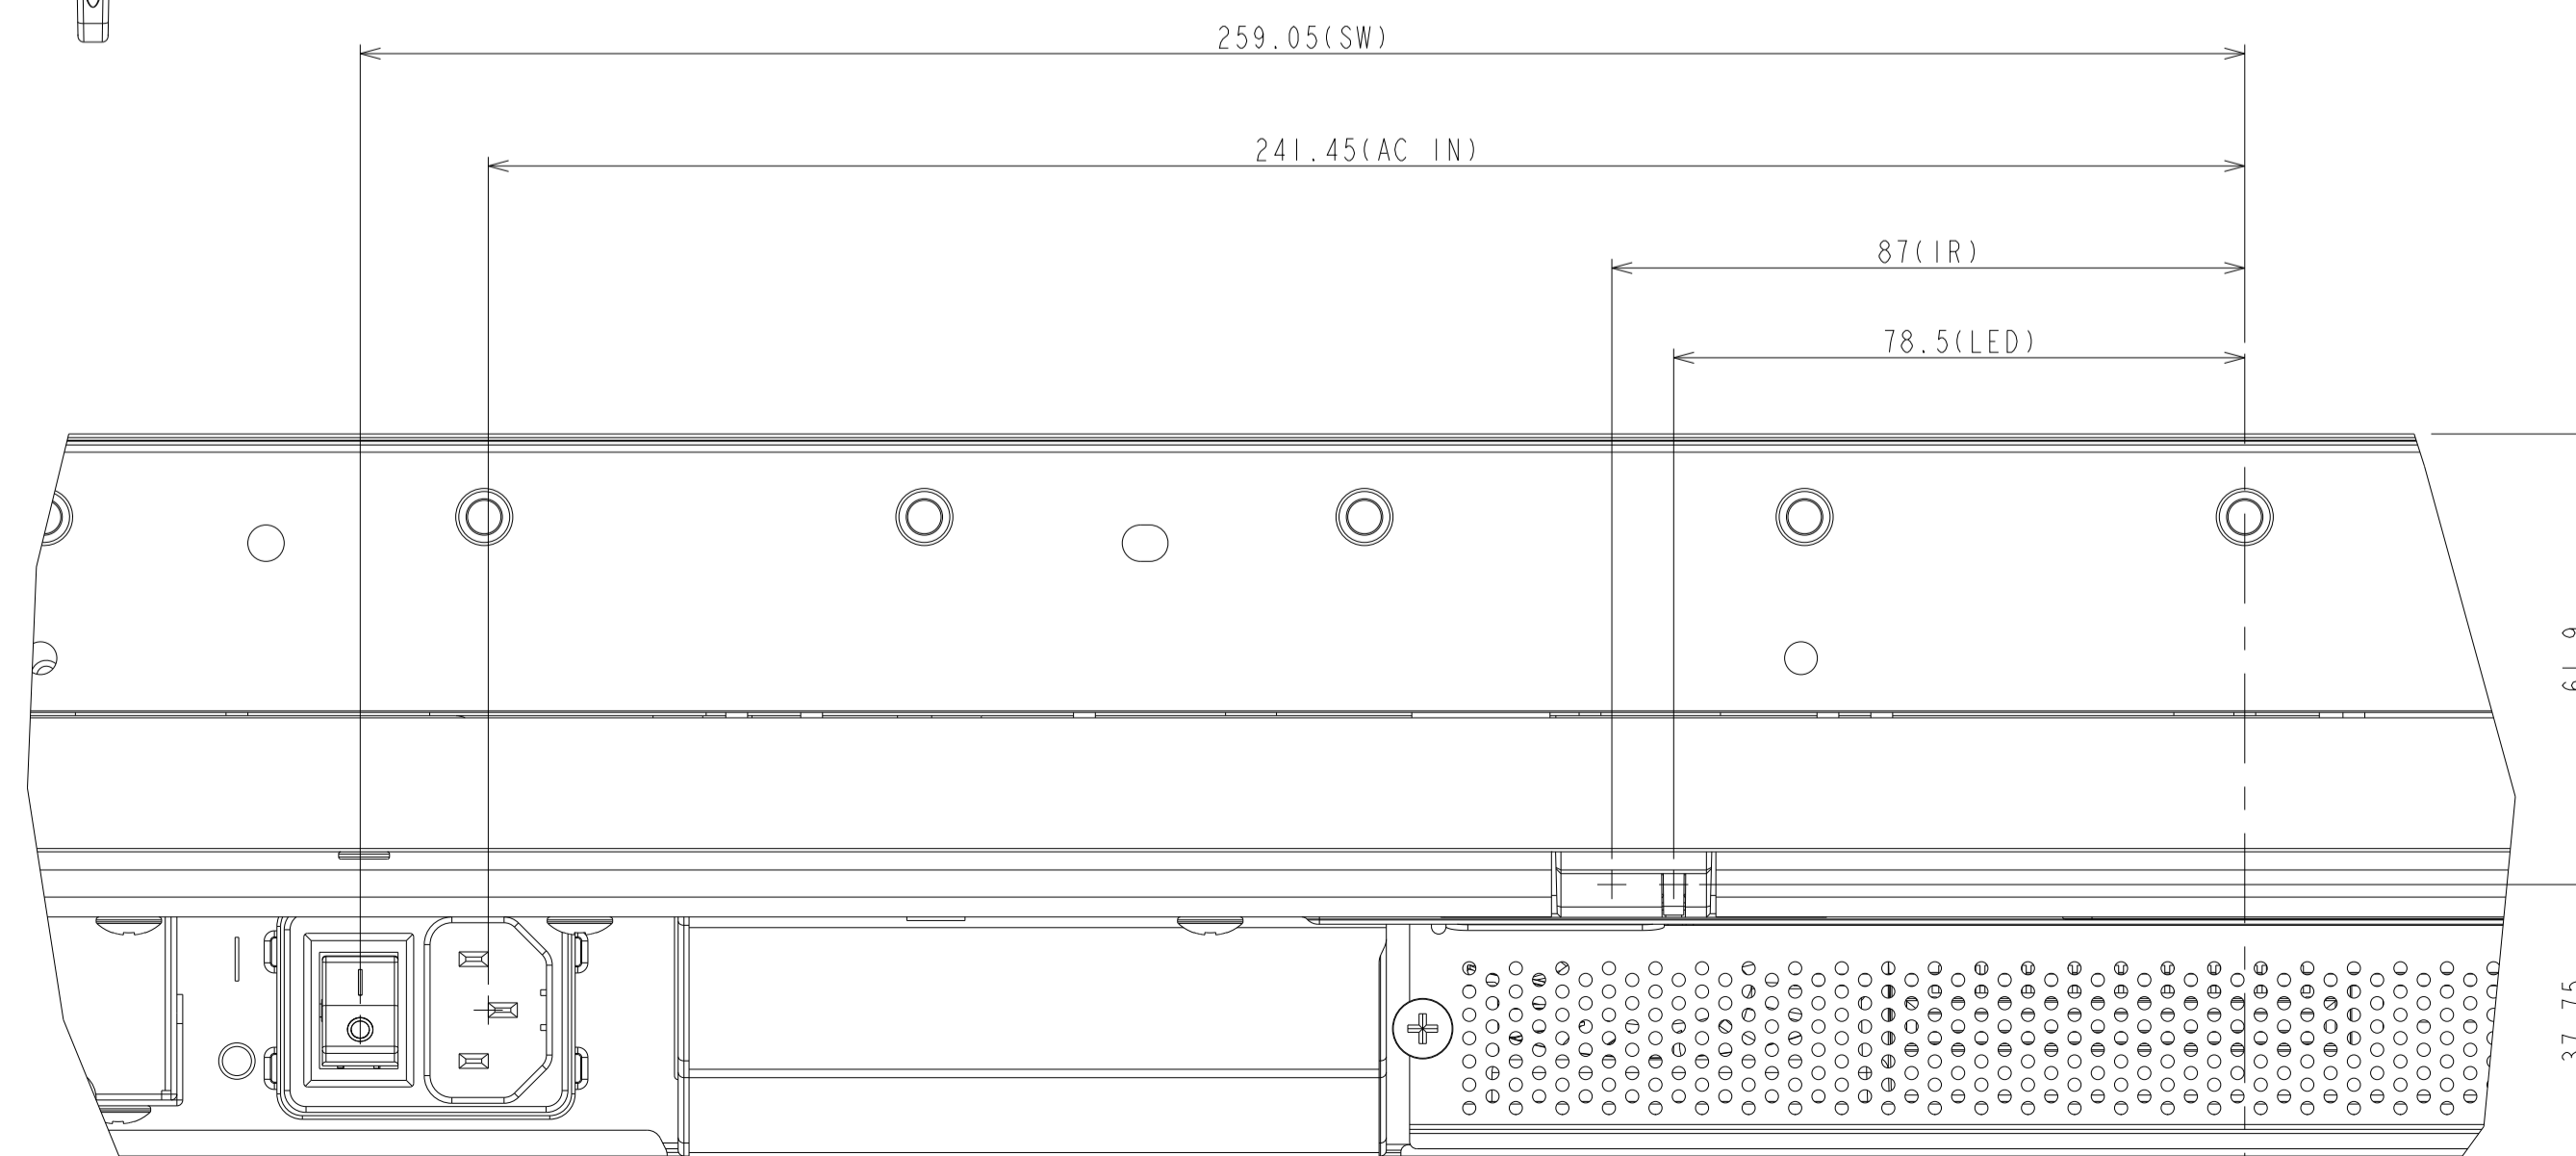

UX552S_OUTLINE

The center of gravity: it is within 10mm from active center.

SECTION A-A
SCALE 1/1

DETAIL B
SCALE 1/1

DETAIL C
SCALE 1/1

UNIT	mm
SCALE	1/5
MODEL	UX552S
NEC Display Solutions 2019/10/18	