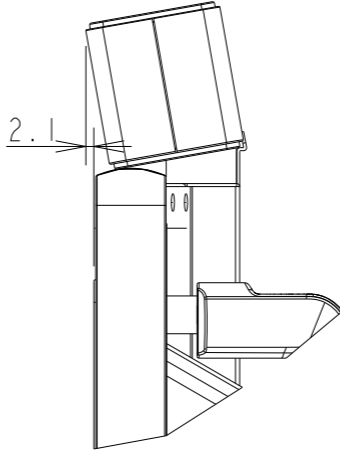

WD551 OUTLINE

DETAIL A
SCALE 1:2

UNIT	mm
MODEL	WD551
SCALE	1/10
Sharp NEC Display solutions 2021/4/9	