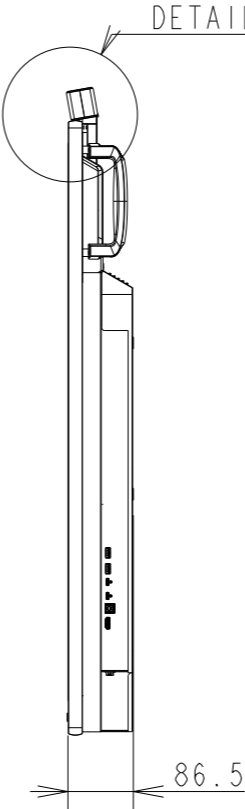

WD551 OUTLINE

DETAIL A
SCALE 1:2

UNIT	mm
MODEL	WD551
SCALE	1/10
Sharp NEC Display solutions 2021/4/9	