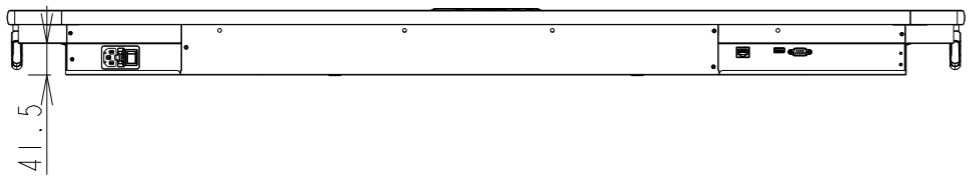

WD551 OUTLINE

DETAIL A
SCALE 1:2

UNIT	mm
MODEL	WD551
SCALE	1/10
Sharp NEC Display solutions 2021/4/9	