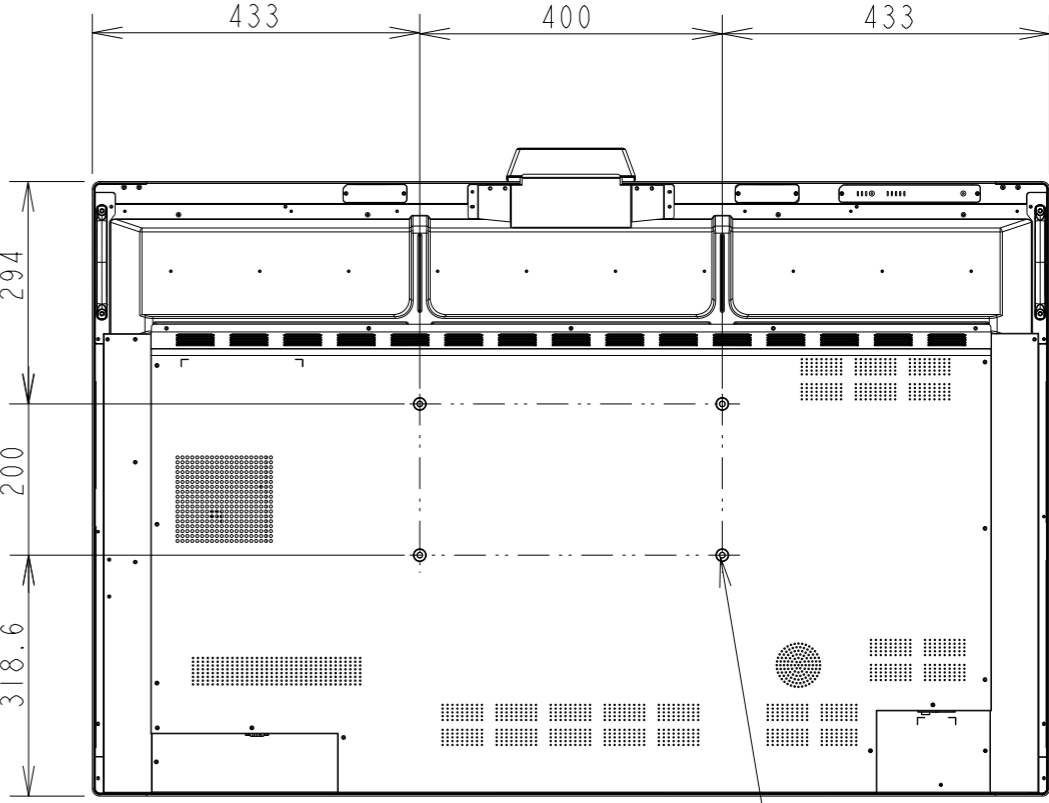

WD551 OUTLINE

DETAIL A
SCALE 1:2

UNIT	mm
MODEL	WD551
SCALE	1/10
Sharp NEC Display solutions 2021/4/9	