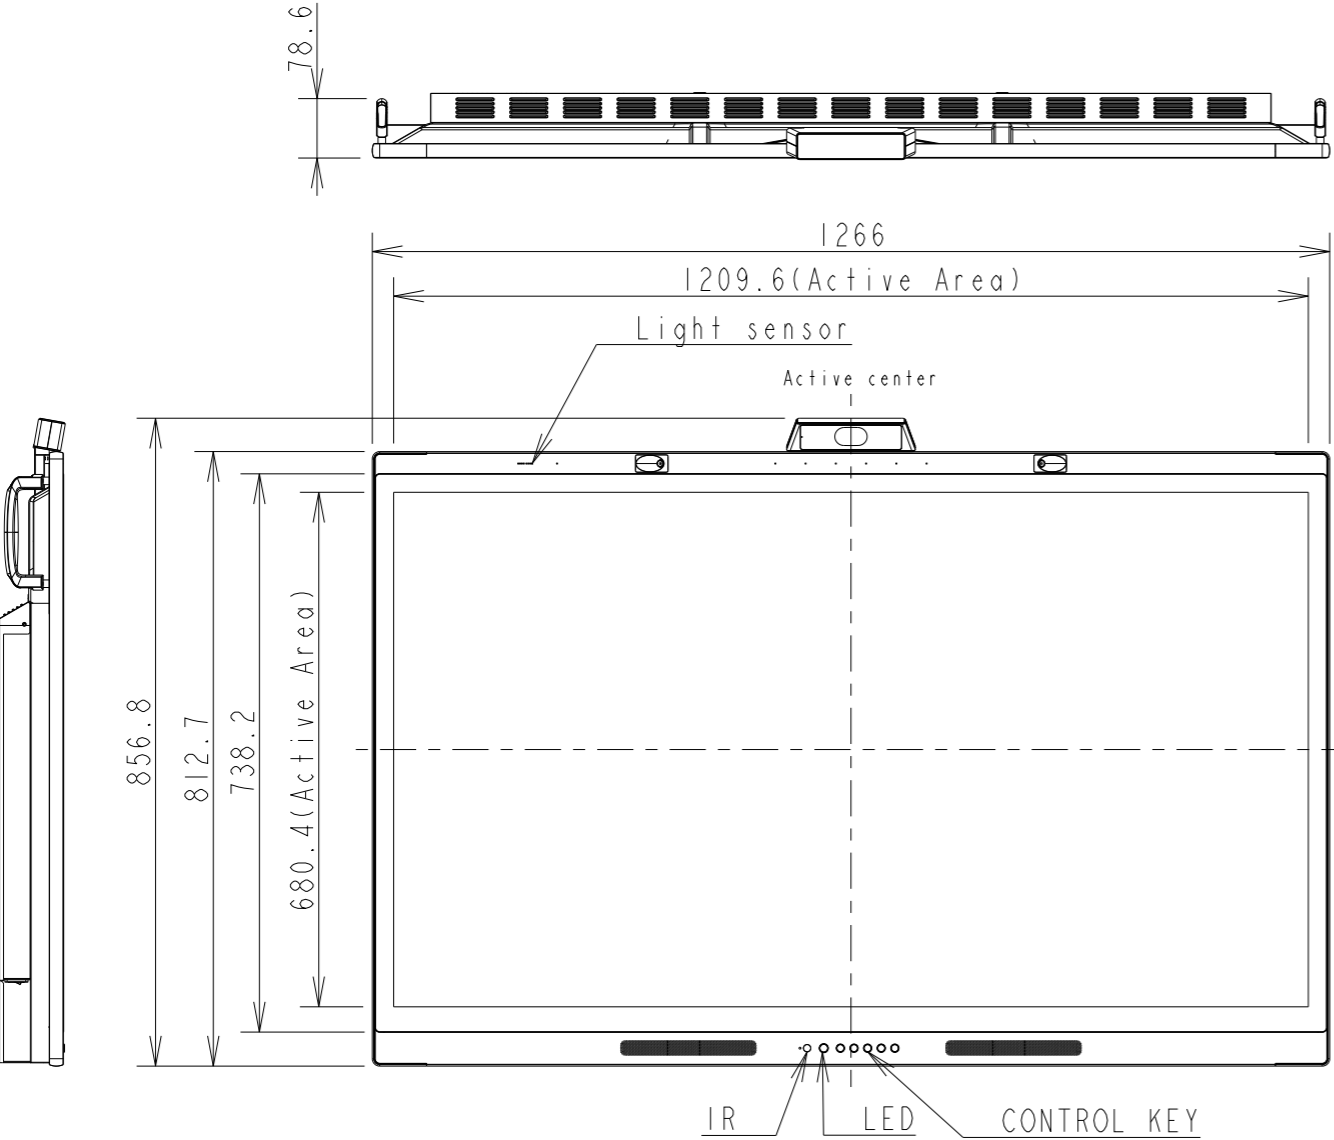

WD551 OUTLINE

DETAIL A
SCALE 1:2

UNIT	mm
MODEL	WD551
SCALE	1/10
Sharp NEC Display solutions 2021/4/9	