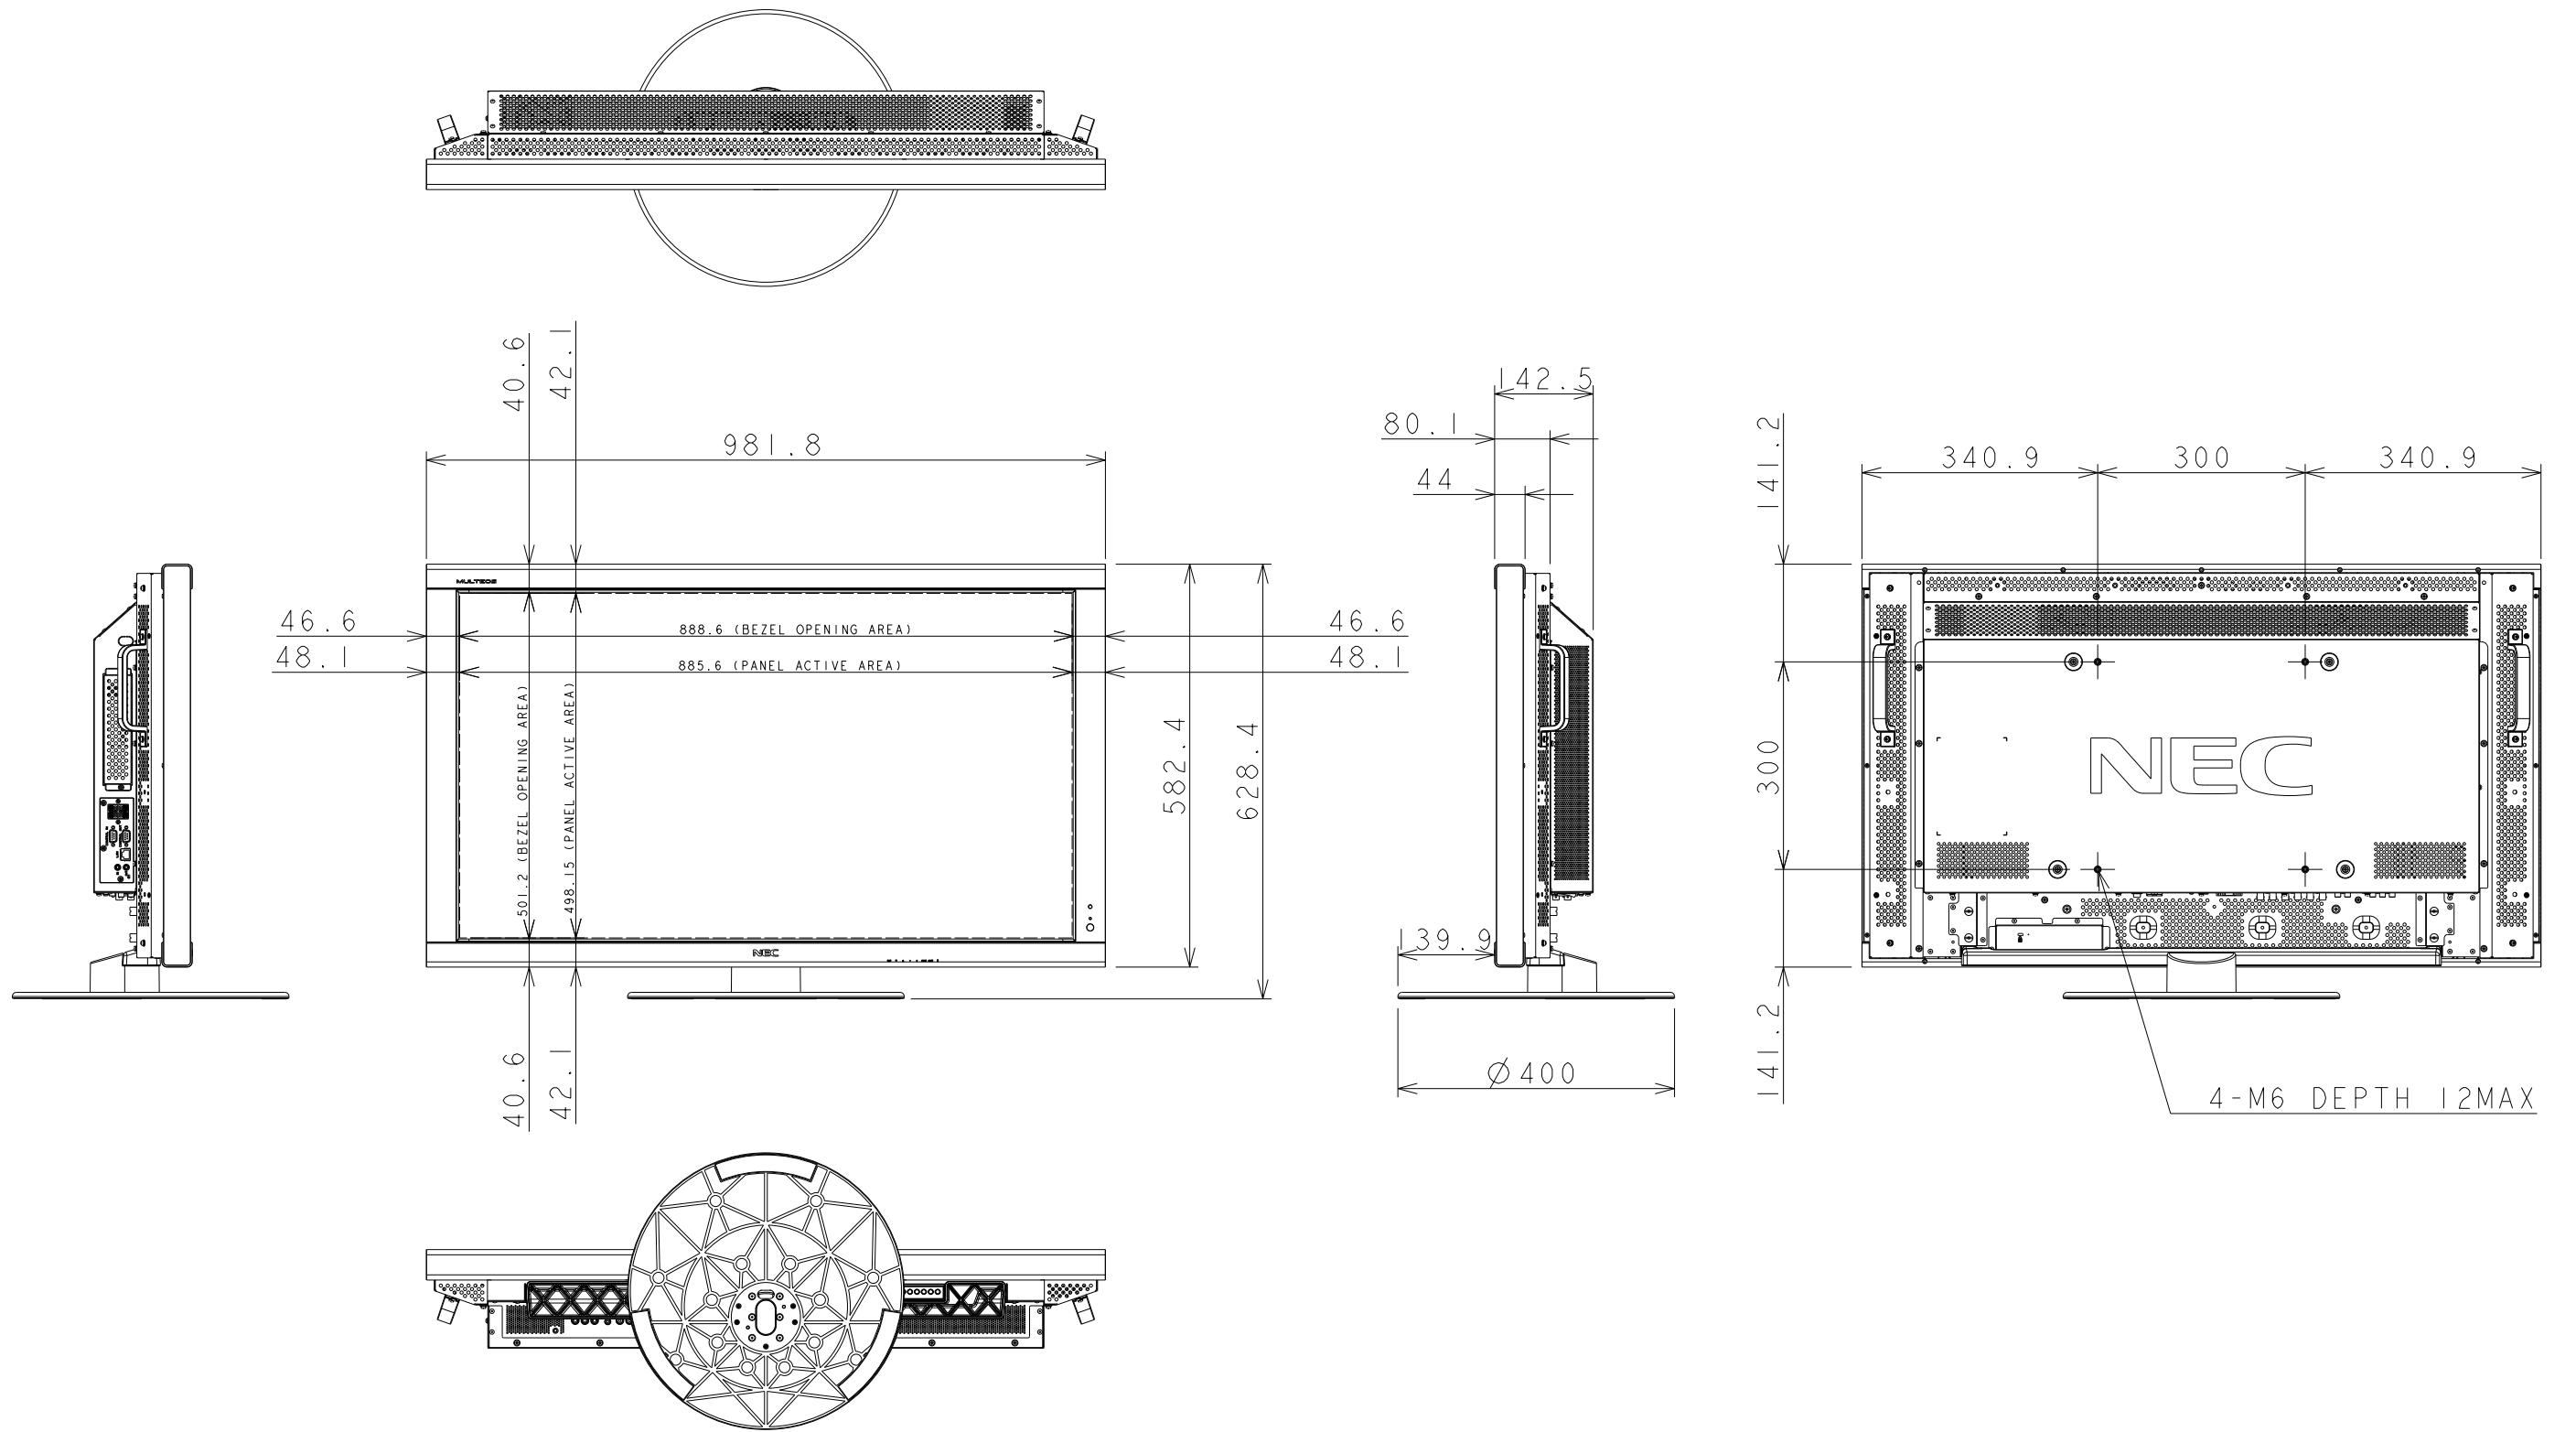

M401 OUTLINE WITH STAND

SIZE A3
SCALE 1/10
DIM mm