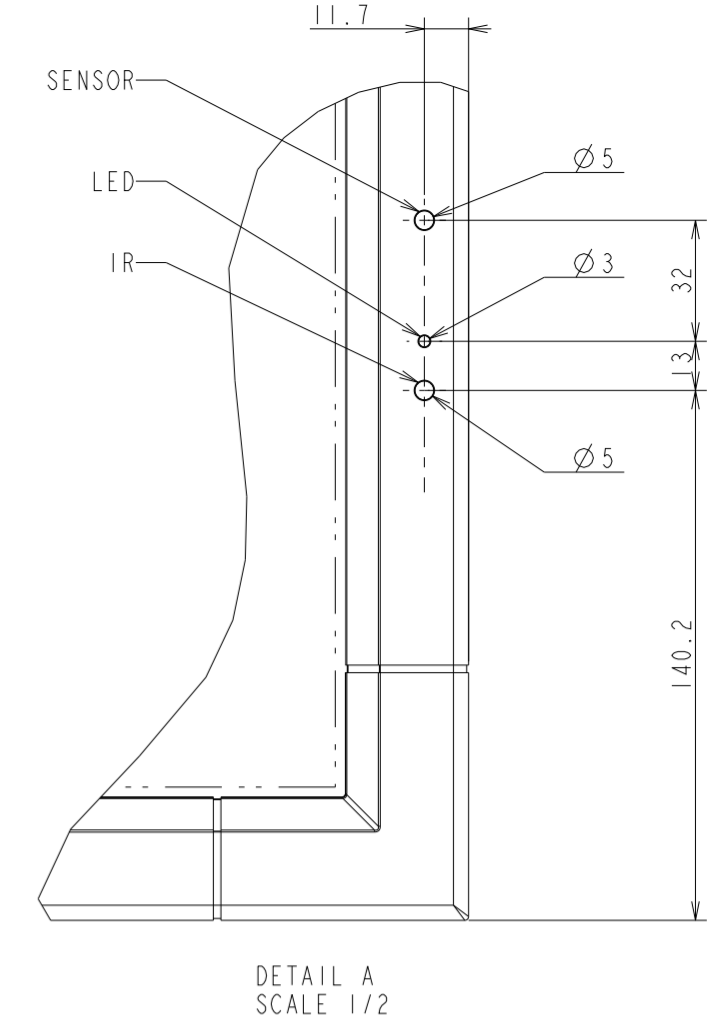

X841UHD OUTLINE (ver. 2.0)

The center of gravity: It is within 10mm from active center.

SIZE	A2
SCALE	1/10
UNIT	mm
DATE	2014.11.05