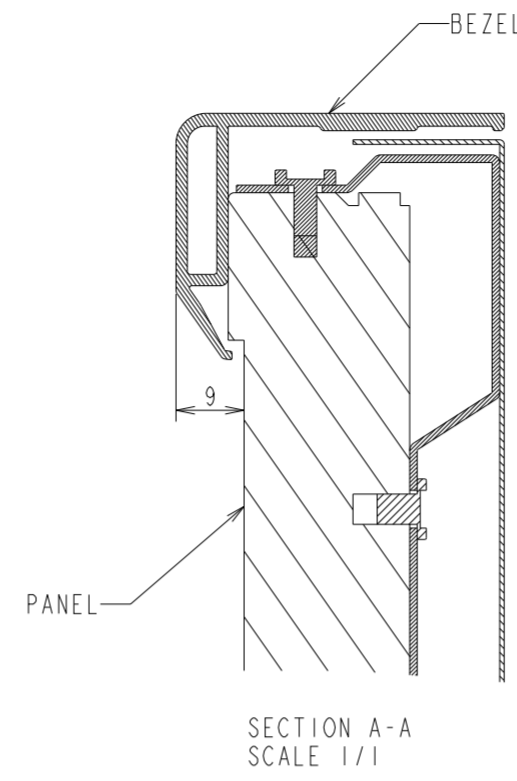

X841UHD OUTLINE (ver. 2.0)

The center of gravity: It is within 10mm from active center.

SIZE	A2
SCALE	1/10
UNIT	mm
DATE	2014.11.05