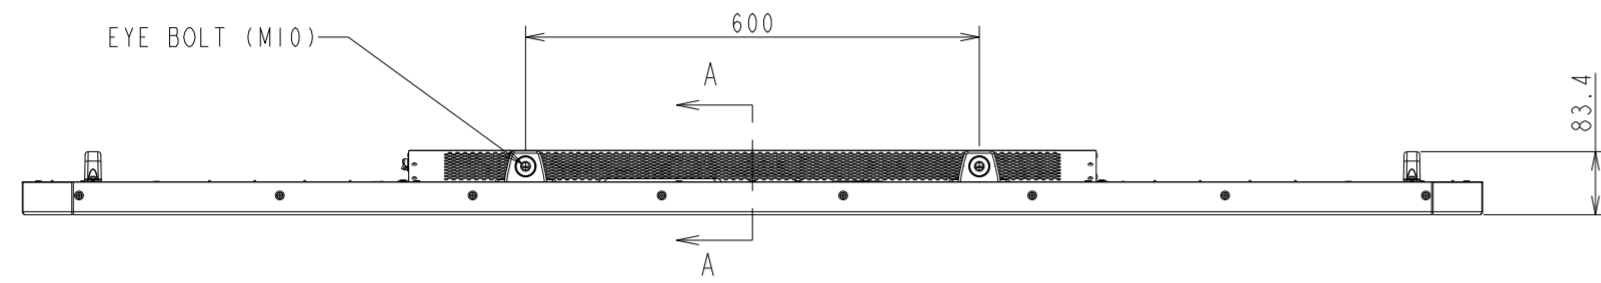

X841UHD OUTLINE (ver. 2.0)

The center of gravity: It is within 10mm from active center.

SIZE	A2
SCALE	1/10
UNIT	mm
DATE	2014.11.05