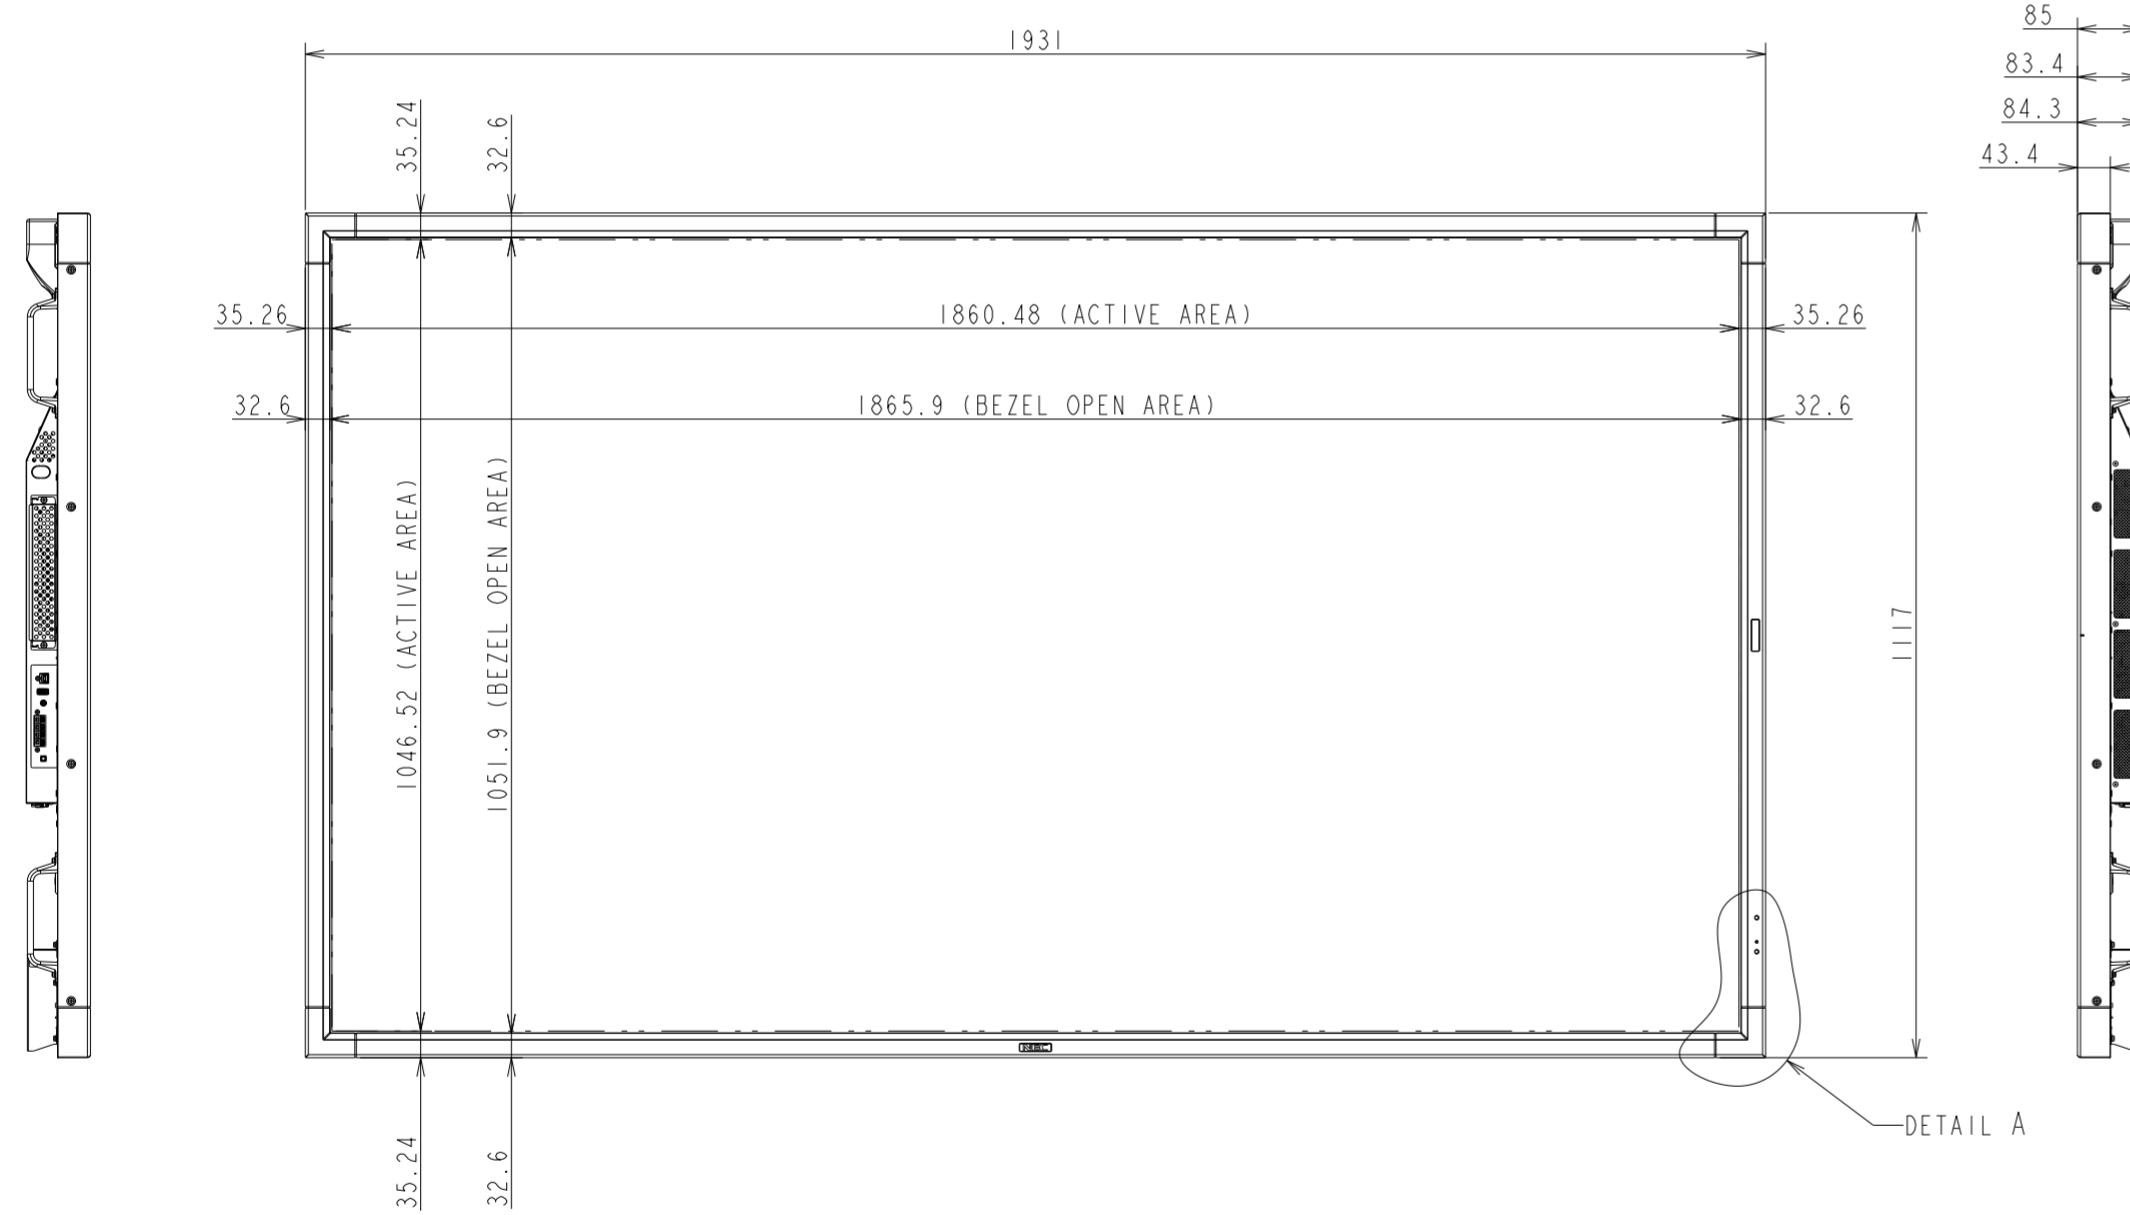

X841UHD OUTLINE (ver. 2.0)

The center of gravity: It is within 10mm from active center.

SIZE	A2
SCALE	1/10
UNIT	mm
DATE	2014.11.05