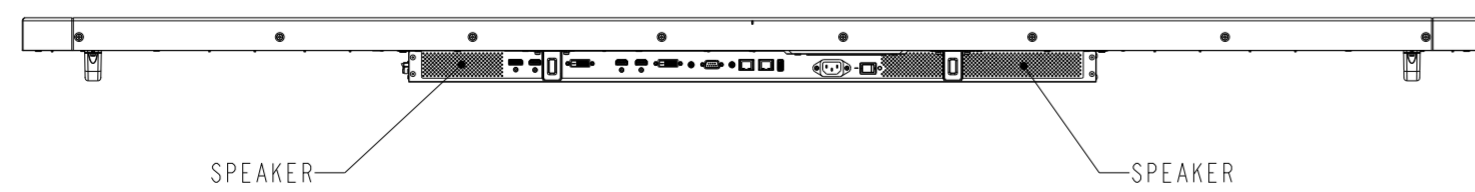

X841UHD OUTLINE (ver. 2.0)

The center of gravity: It is within 10mm from active center.

SIZE	A2
SCALE	1/10
UNIT	mm
DATE	2014.11.05