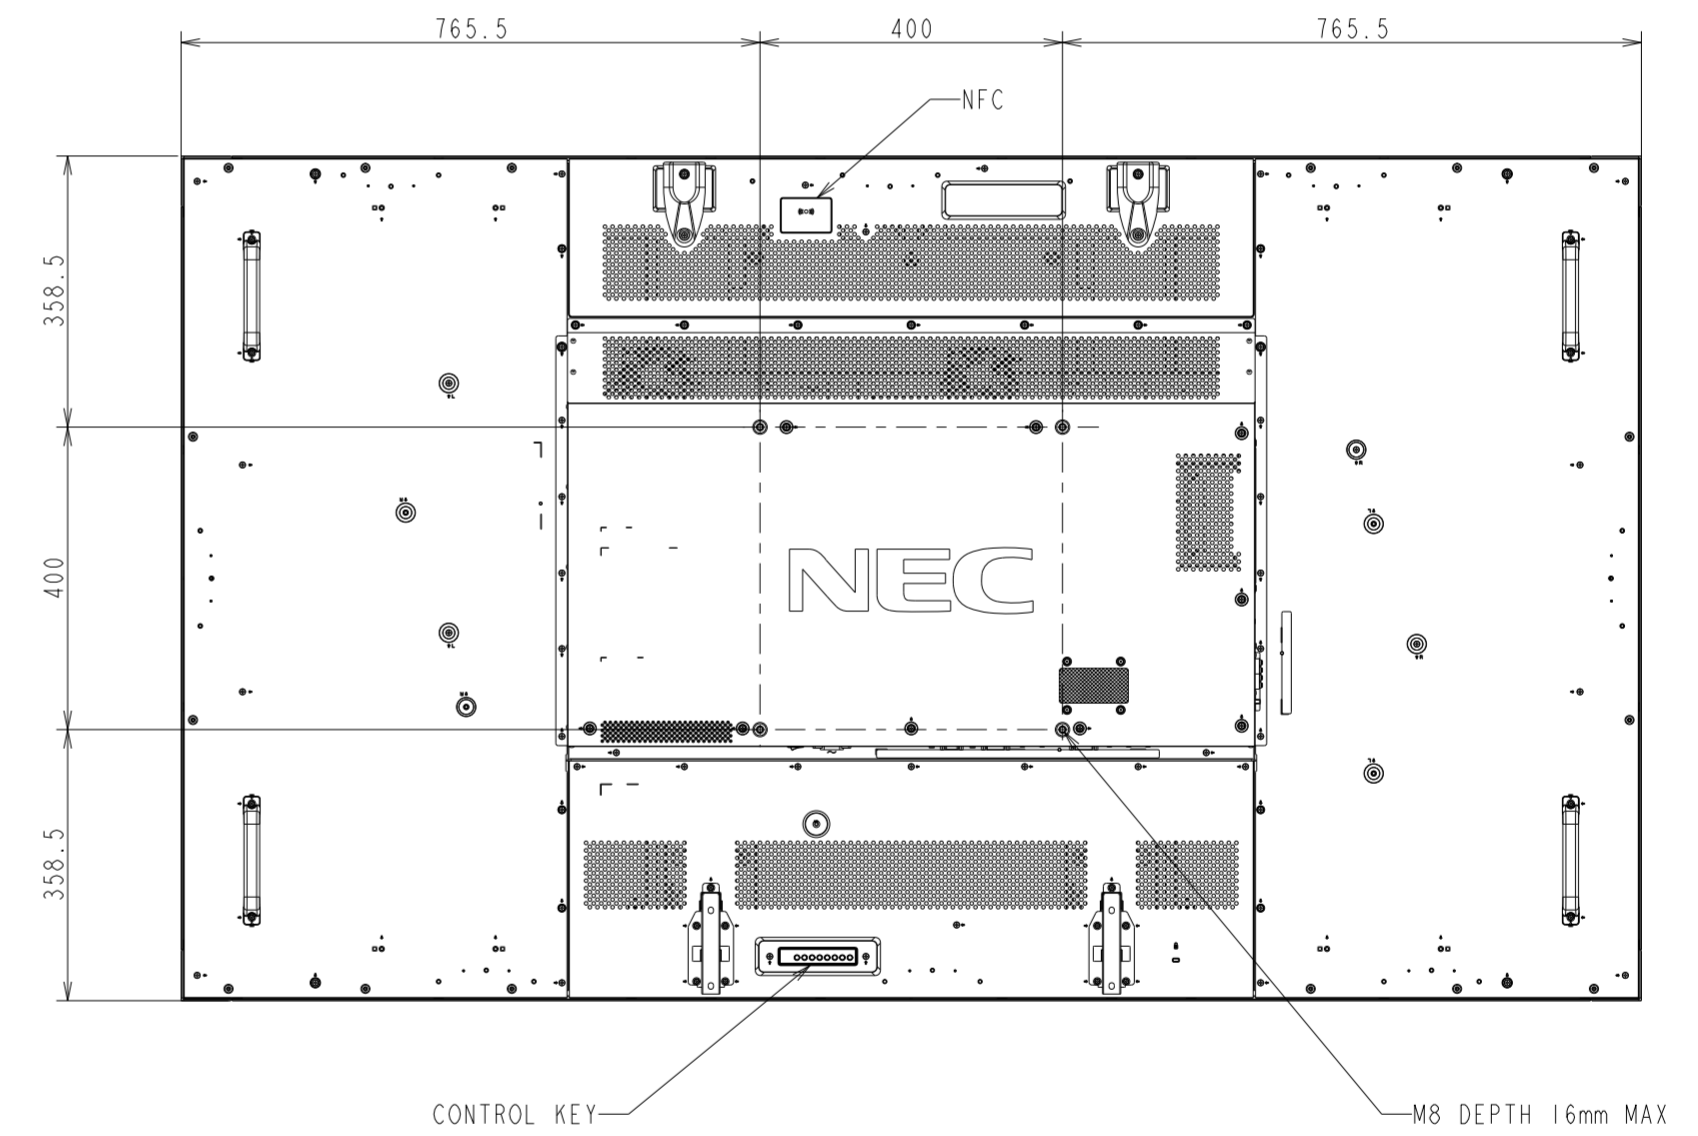

X841UHD OUTLINE (ver. 2.0)

The center of gravity: It is within 10mm from active center.

SIZE	A2
SCALE	1/10
UNIT	mm
DATE	2014.11.05