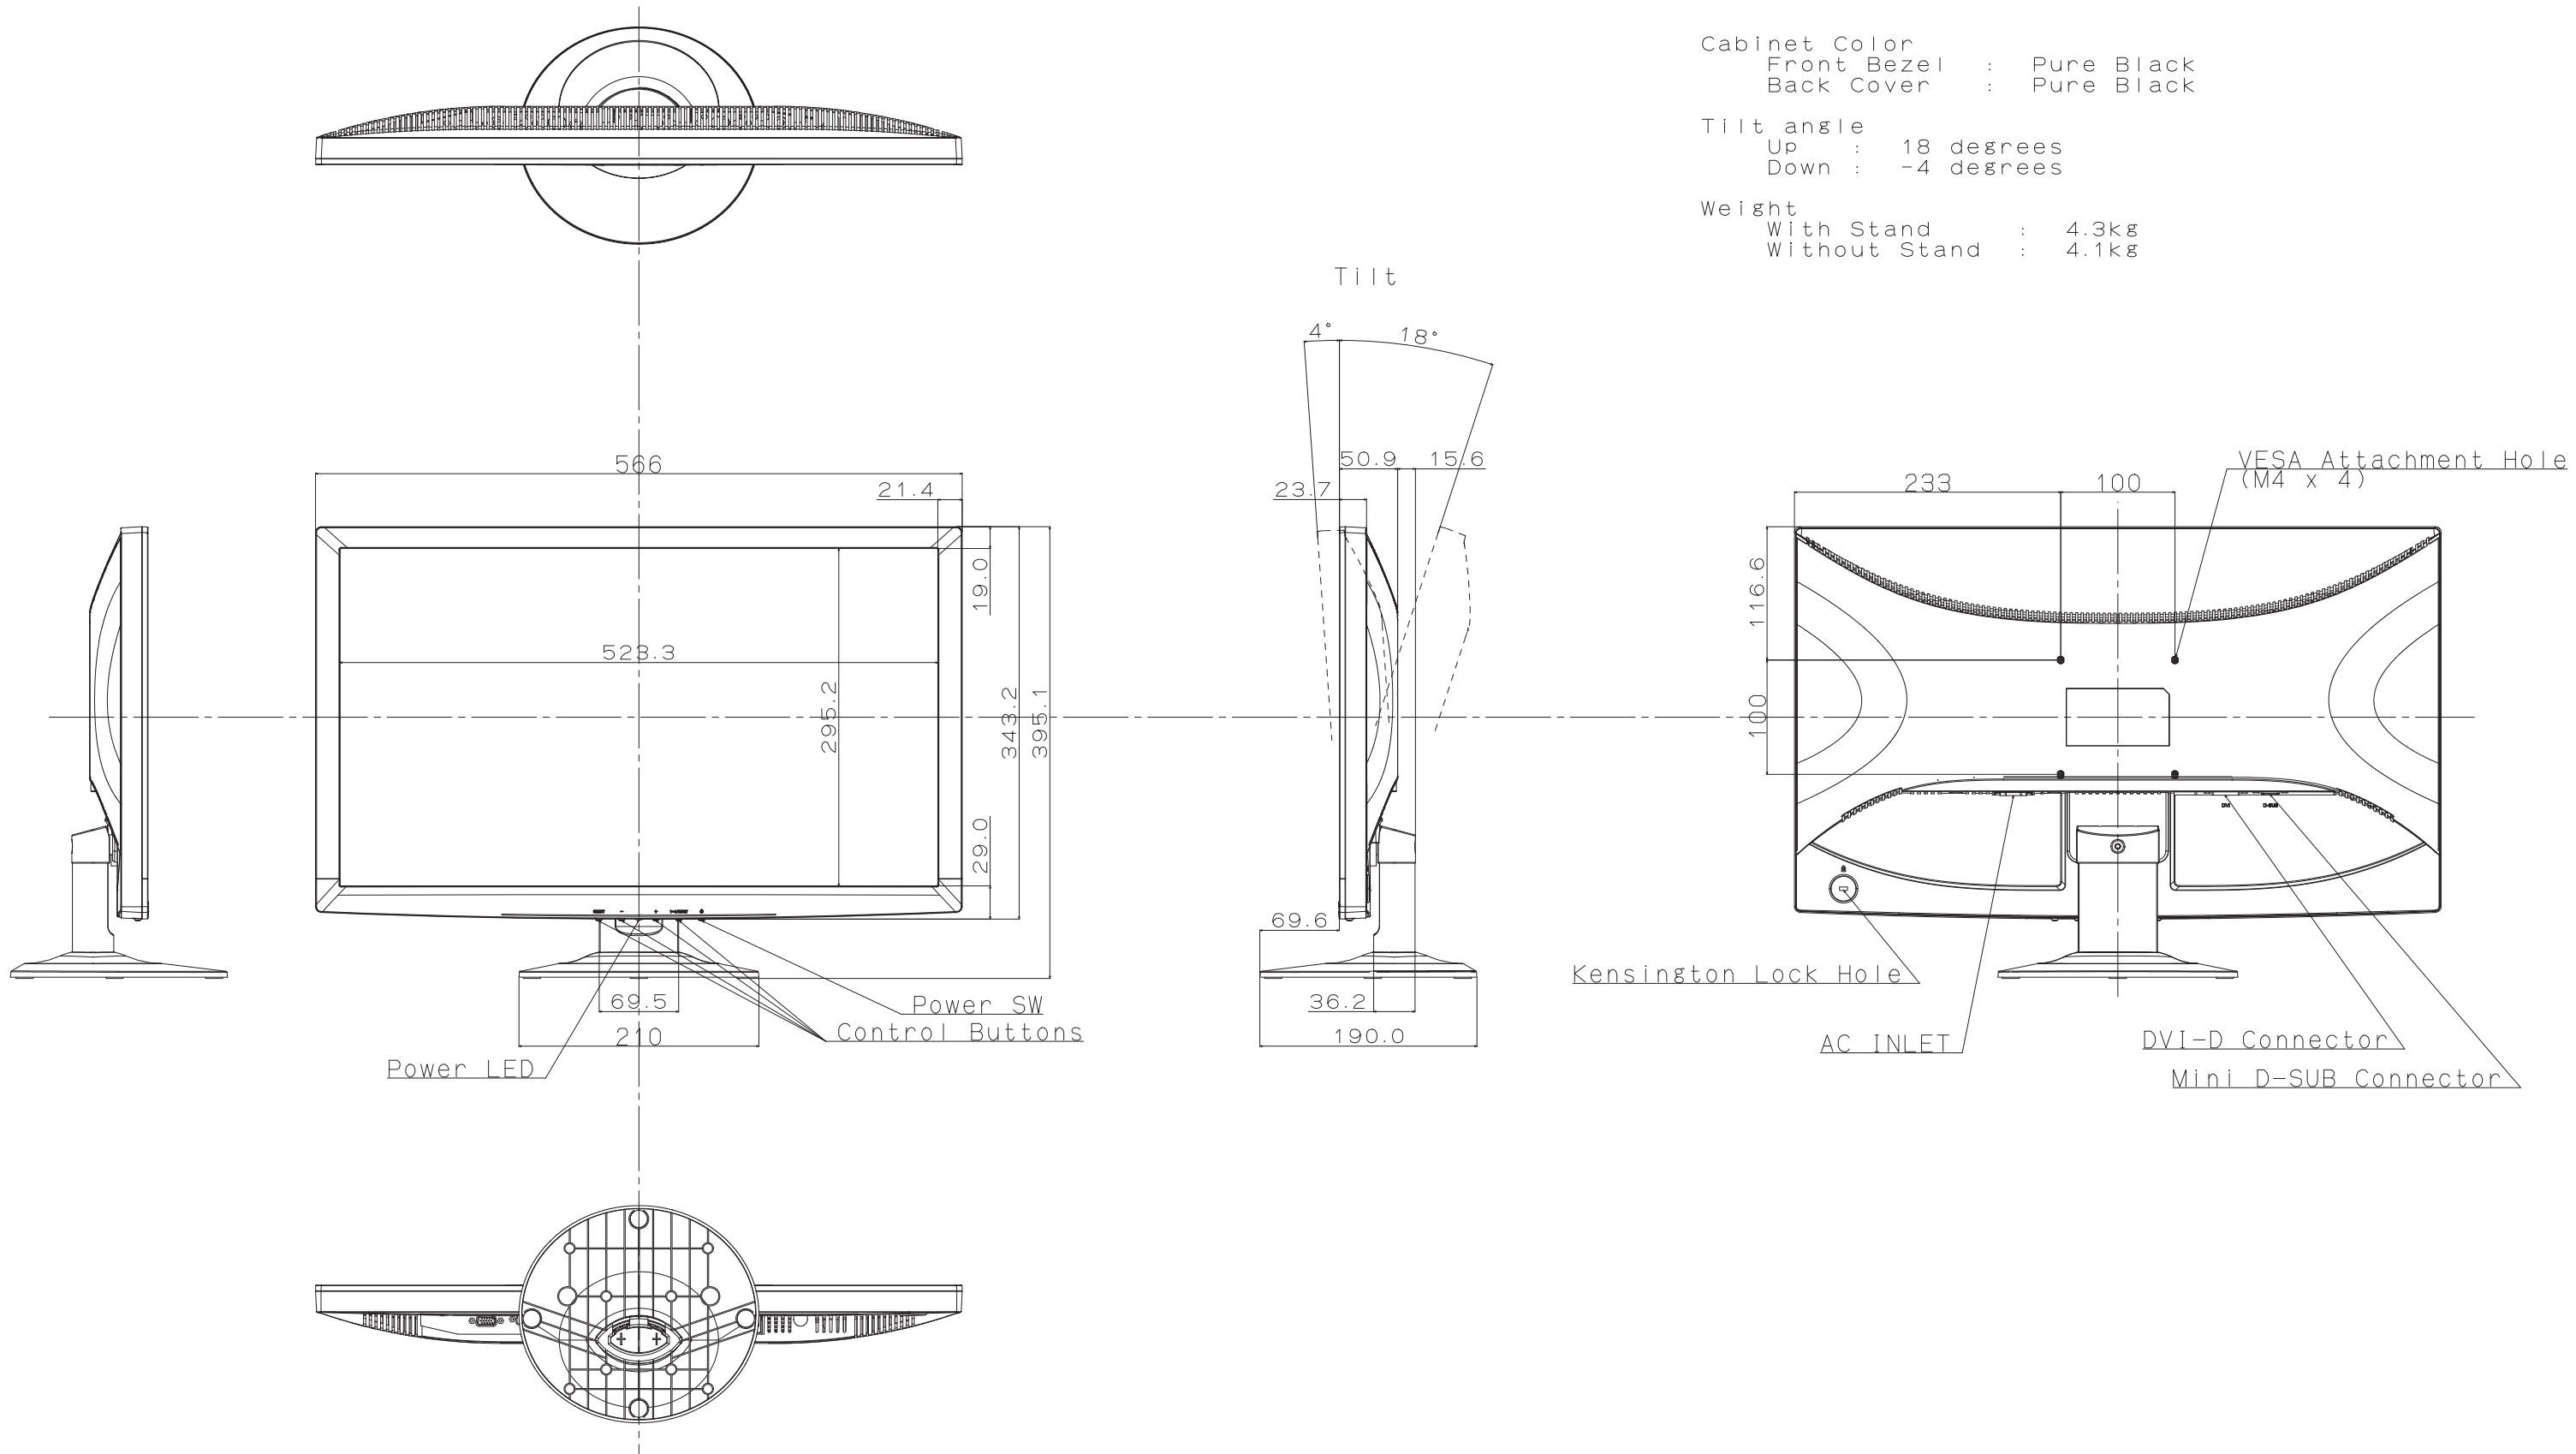

LCD-AS241W-W4/LCD-AS241W-B4 Outside Drawing

Cabinet Color  
 Front Bezel : Pure Black  
 Back Cover : Pure Black

Tilt angle  
 Up : 18 degrees  
 Down : -4 degrees

Weight  
 With Stand : 4.3kg  
 Without Stand : 4.1kg

VESA Attachment Hole (M4 x 4)

Kensington Lock Hole

AC INLET

DVI-D Connector

Mini D-SUB Connector