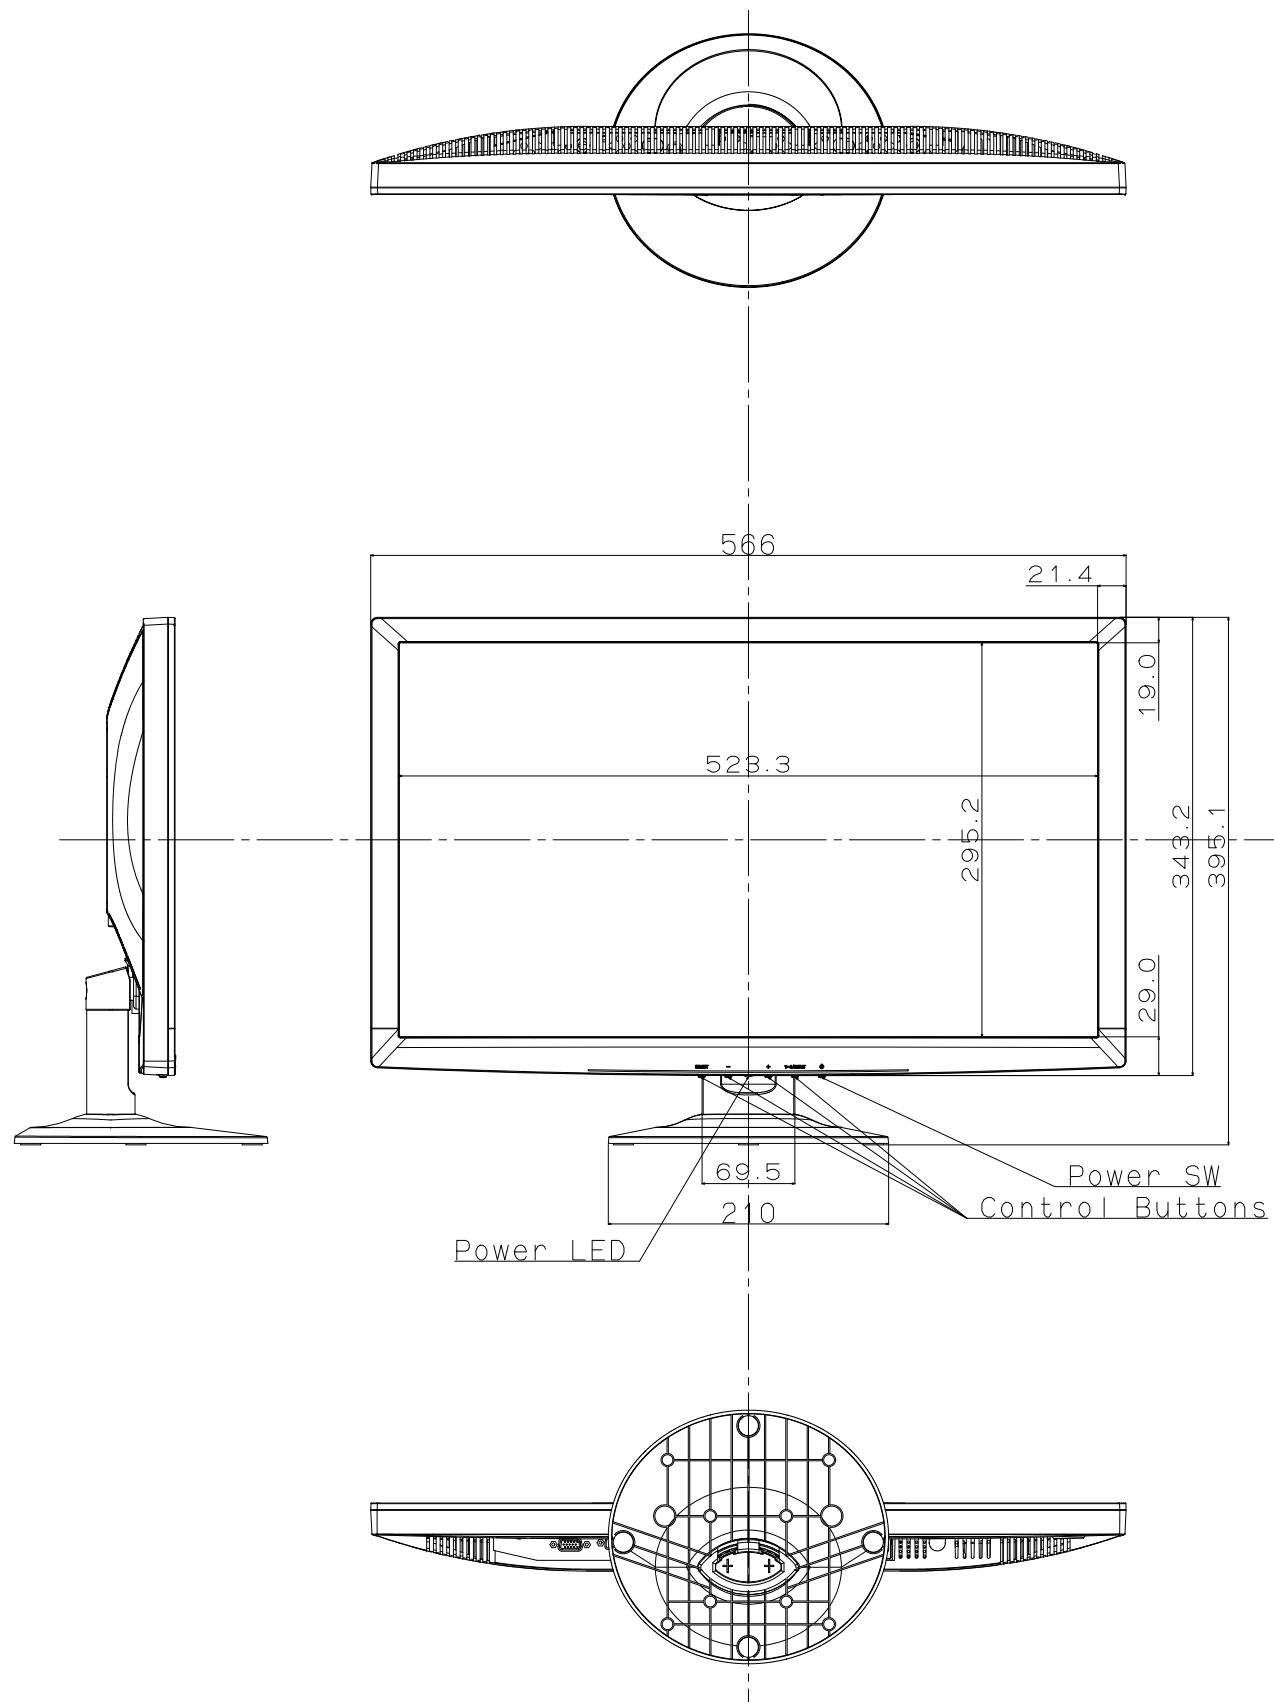

AS241W Outside Drawing

Cabinet Color  
 Front Bezel : Pure Black  
 Back Cover : Pure Black

Tilt angle  
 Up : 18 degrees  
 Down : -4 degrees

Weight  
 With Stand : 4.3kg  
 Without Stand : 4.1kg