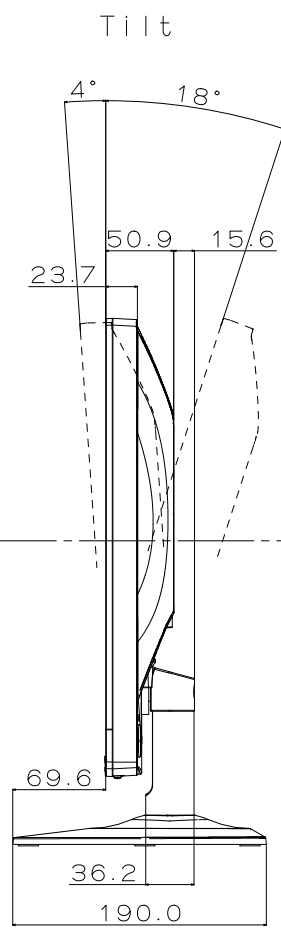

AS241W Outside Drawing

Cabinet Color  
 Front Bezel : Pure Black  
 Back Cover : Pure Black

Tilt angle  
 Up : 18 degrees  
 Down : -4 degrees

Weight  
 With Stand : 4.3kg  
 Without Stand : 4.1kg