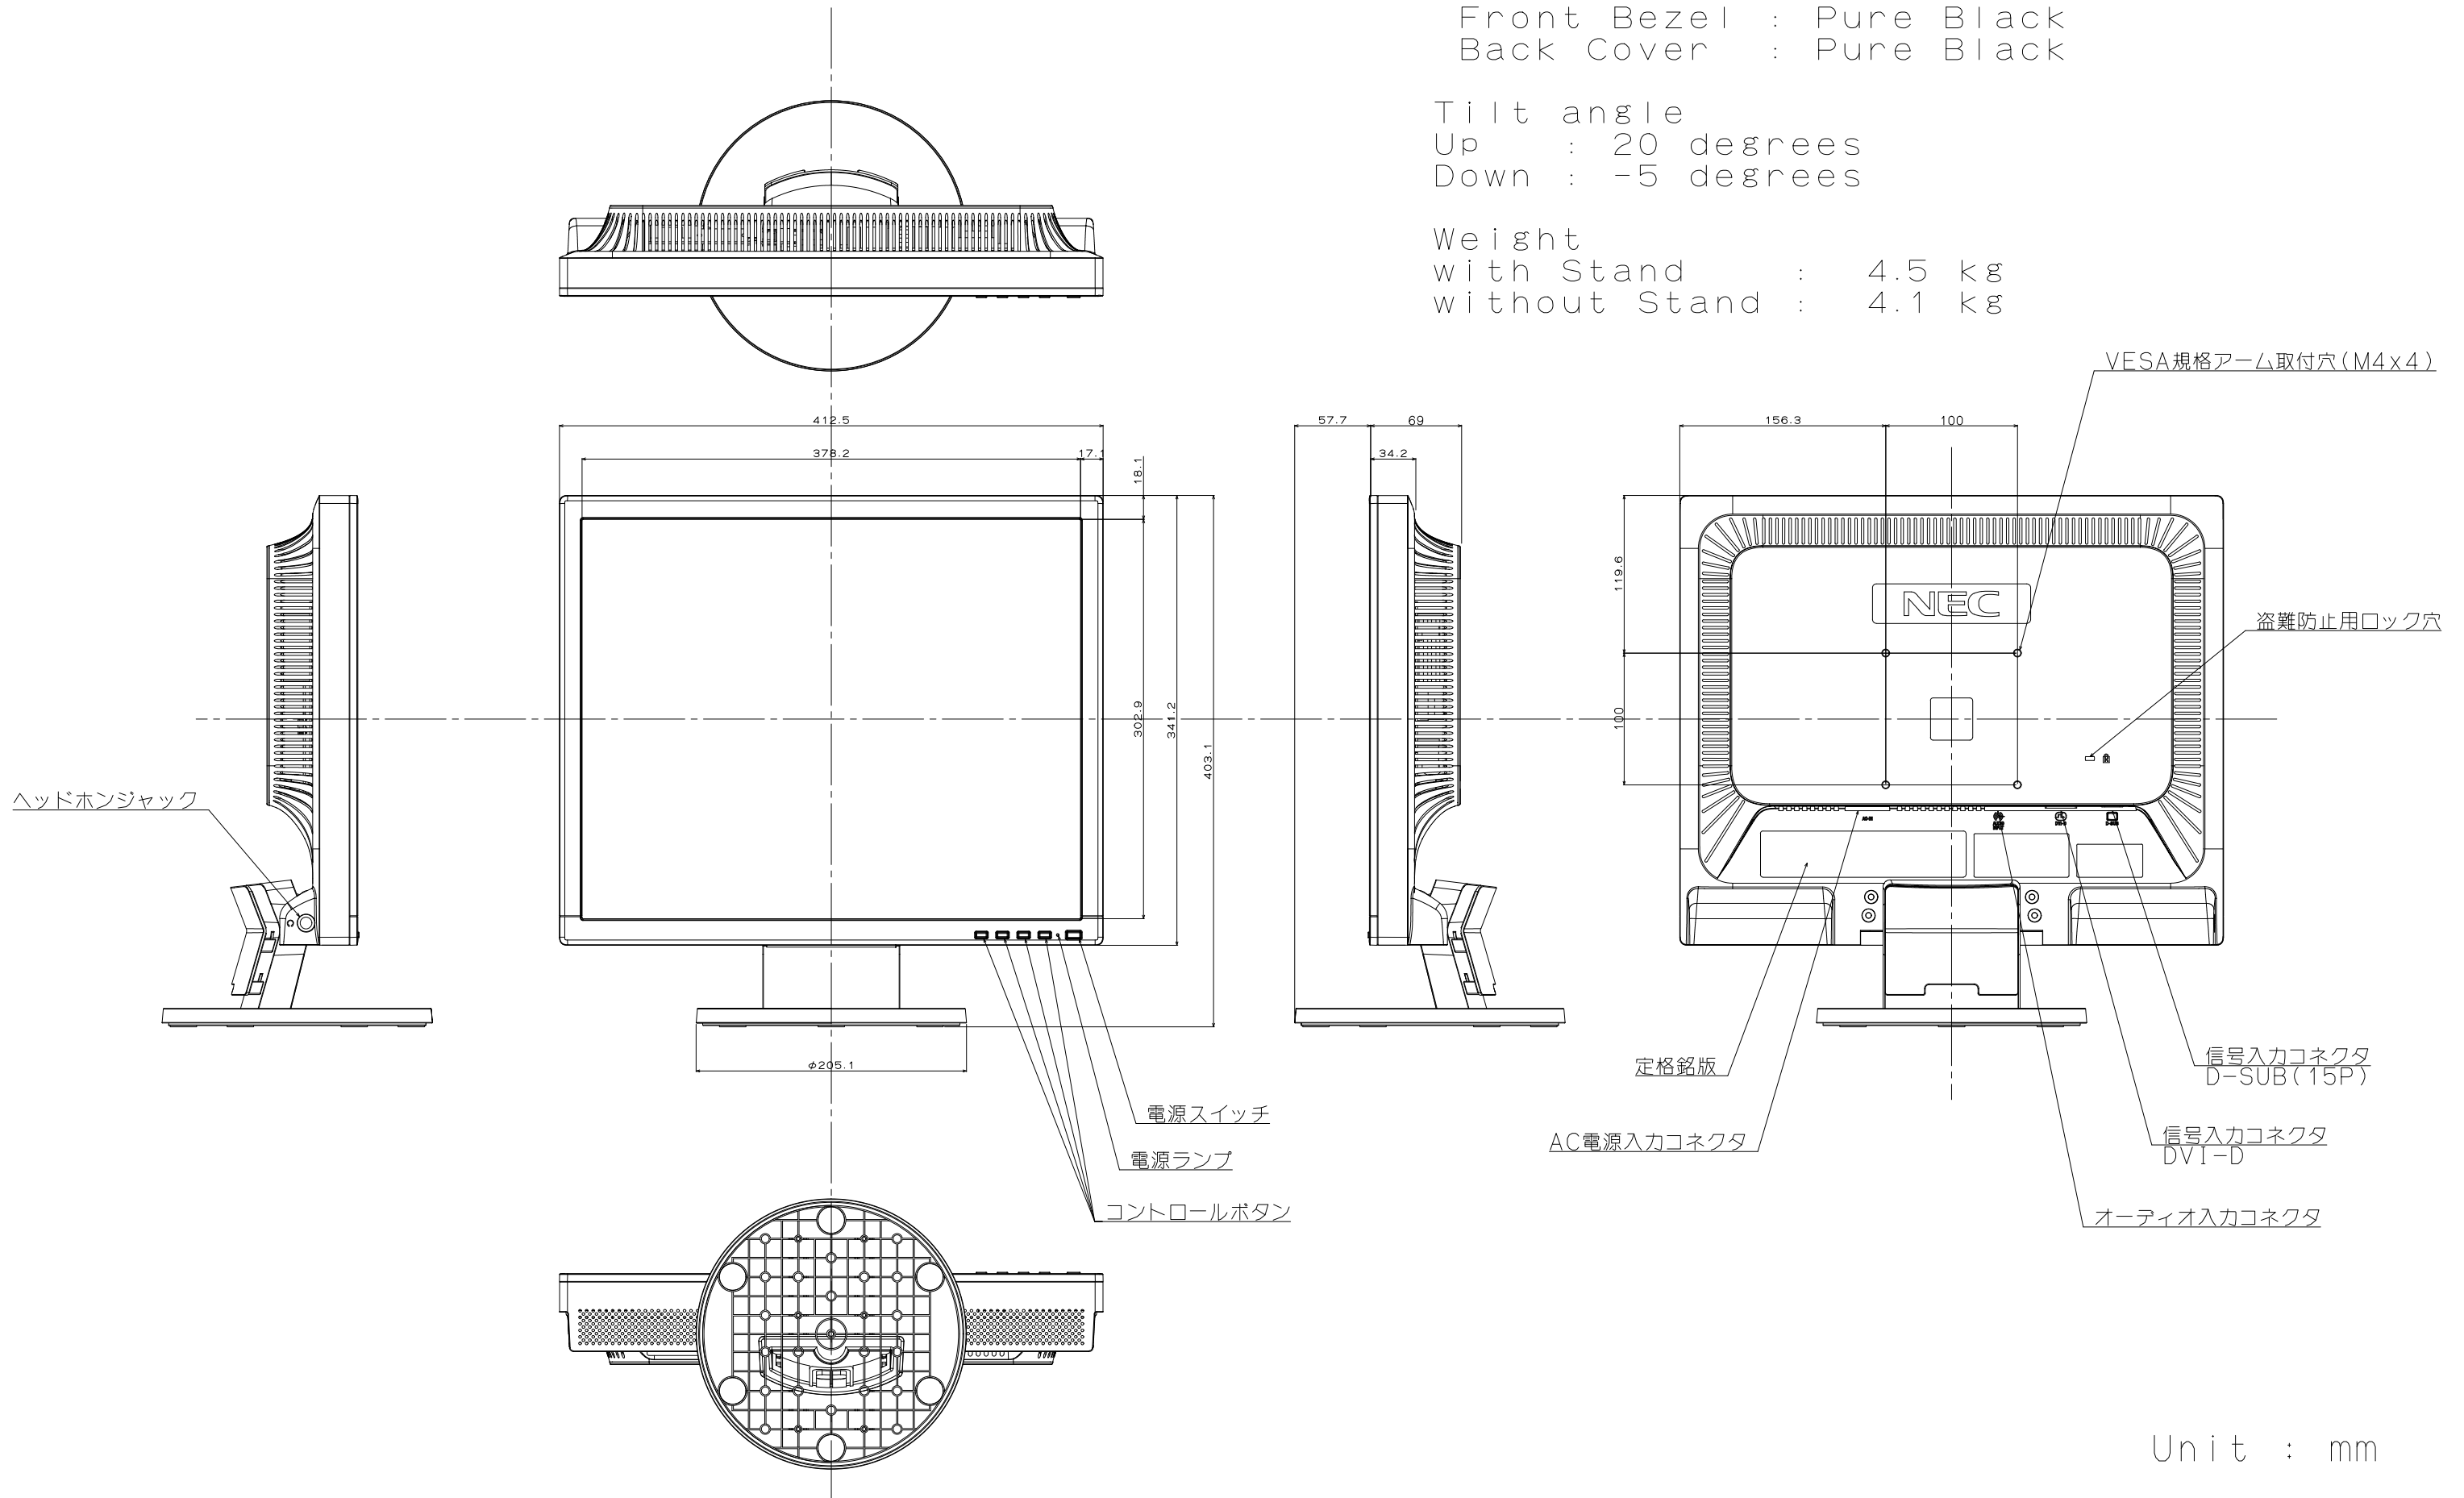

LCD192VXM 外観図

Cabinet color
 (White Model)
 Front Bezel : Light Gray
 Back Cover : Light Gray
 (Black Model)
 Front Bezel : Pure Black
 Back Cover : Pure Black

Tilt angle
 Up : 20 degrees
 Down : -5 degrees

Weight
 with Stand : 4.5 kg
 without Stand : 4.1 kg

Unit : mm