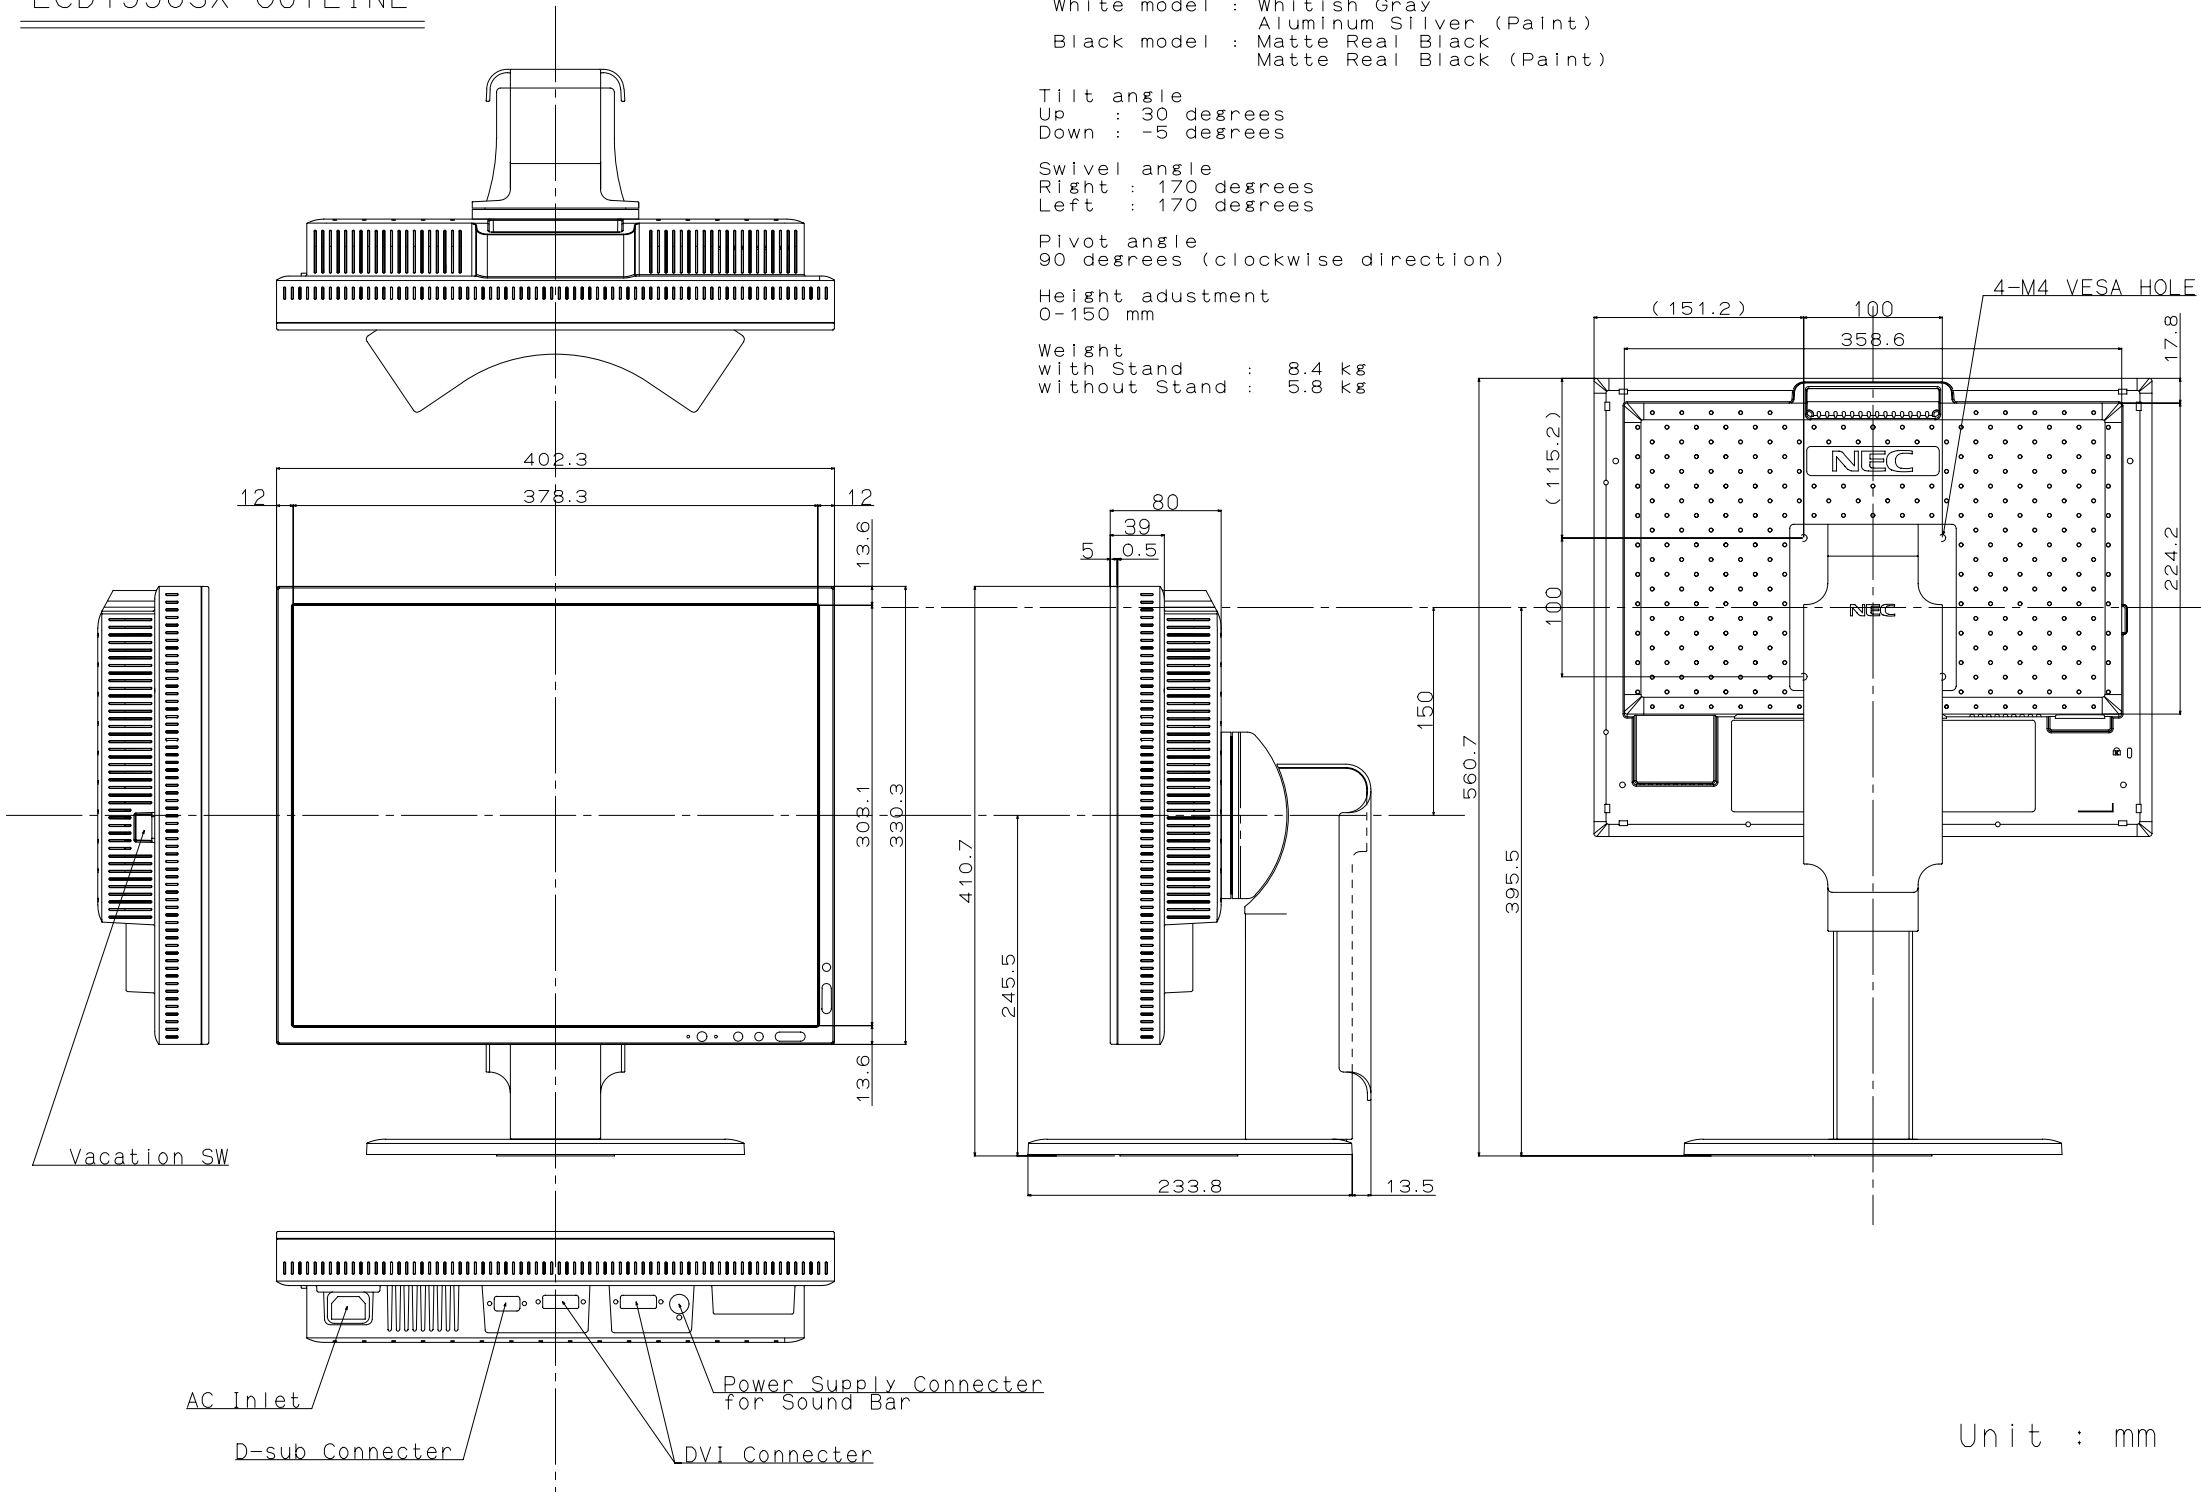

LCD1990SX OUTLINE

Cabinet color
 White model : Whitish Gray
 Aluminum Silver (Paint)
 Black model : Matte Real Black
 Matte Real Black (Paint)

Tilt angle
 Up : 30 degrees
 Down : -5 degrees

Swivel angle
 Right : 170 degrees
 Left : 170 degrees

Pivot angle
 90 degrees (clockwise direction)

Height adustment
 0-150 mm

Weight
 with Stand : 8.4 Kg
 without Stand : 5.8 Kg

Unit : mm