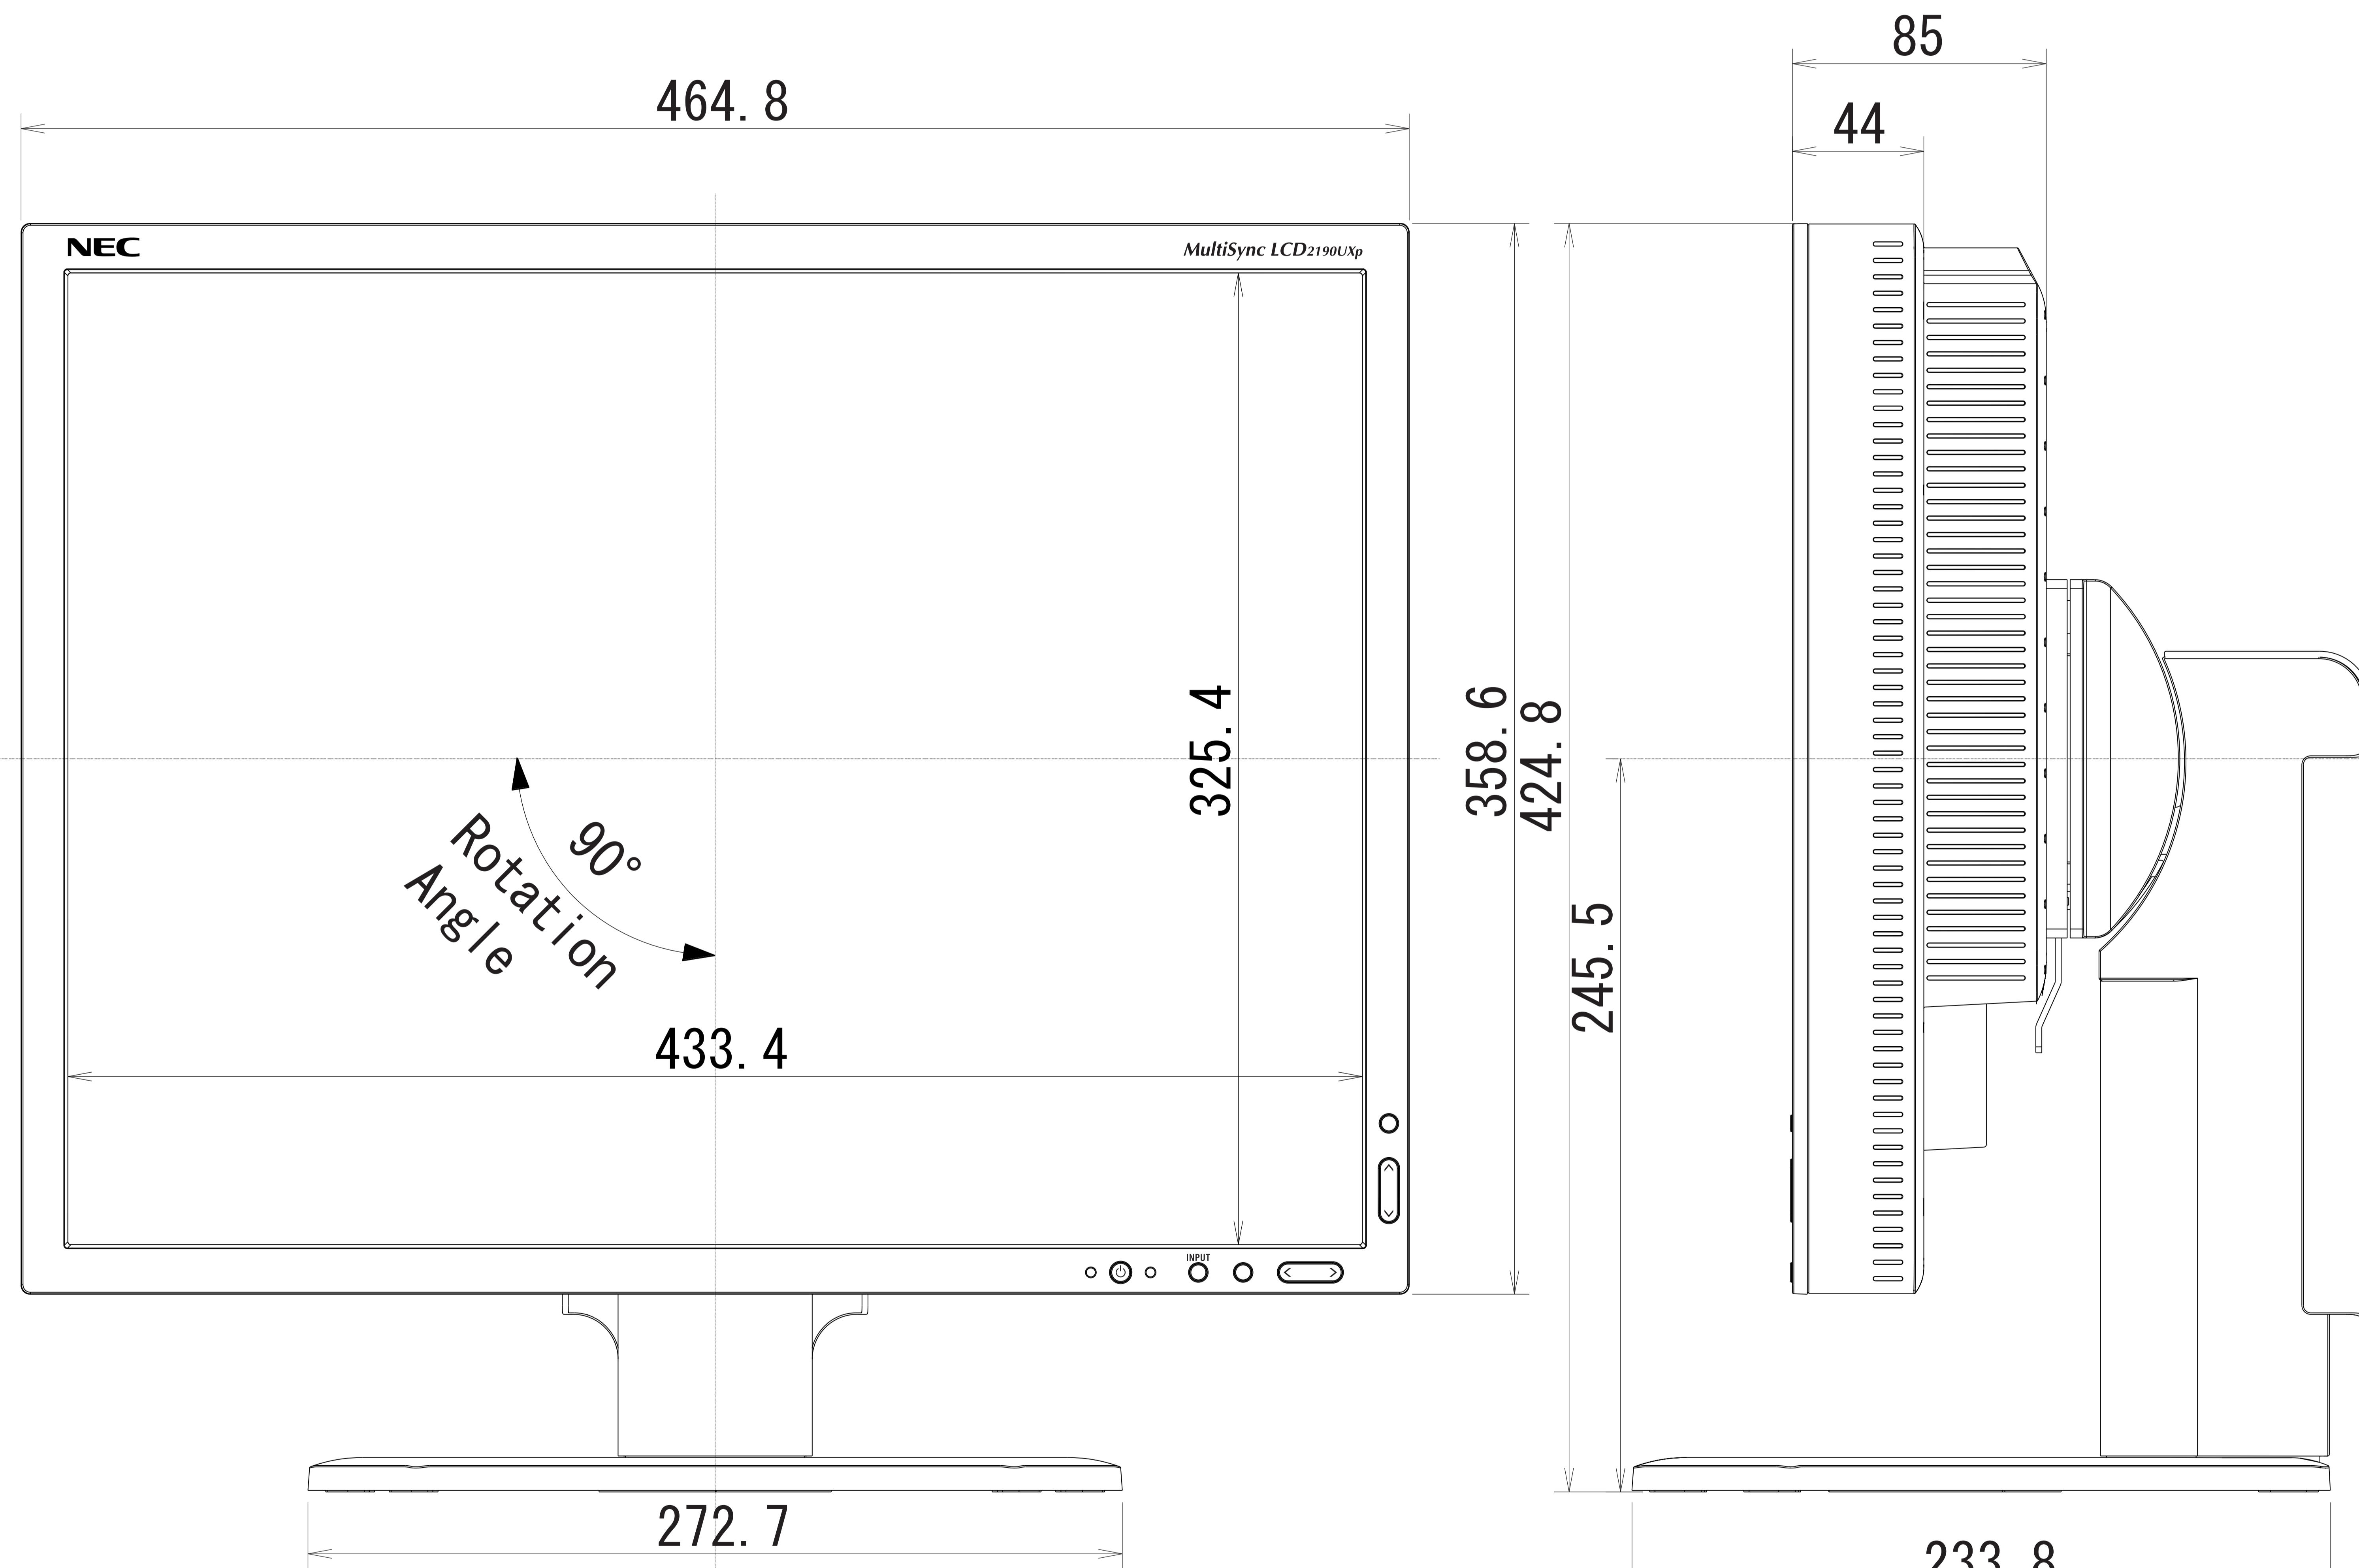

LCD2190UXp

Cabinet color (Bezel/Back Cover)
 White model: Aluminum Silver/
 Whitish Gray
 Black model: Matte Real Black/
 Matte Real Black

Tilt angle
 Up : 30 degrees
 Down : -5 degrees

Swivel angle
 Right : 170 degrees
 Left : 170 degrees

Height adjustment
 0-150 mm

Weight
 with stand : 10.9kg
 without stand : 8.2kg

Vacation SW

AC Inlet

D-sub Connector

DVI-I Connector

DVI-D Connector

Power Supply Connector
 for Sound Bar