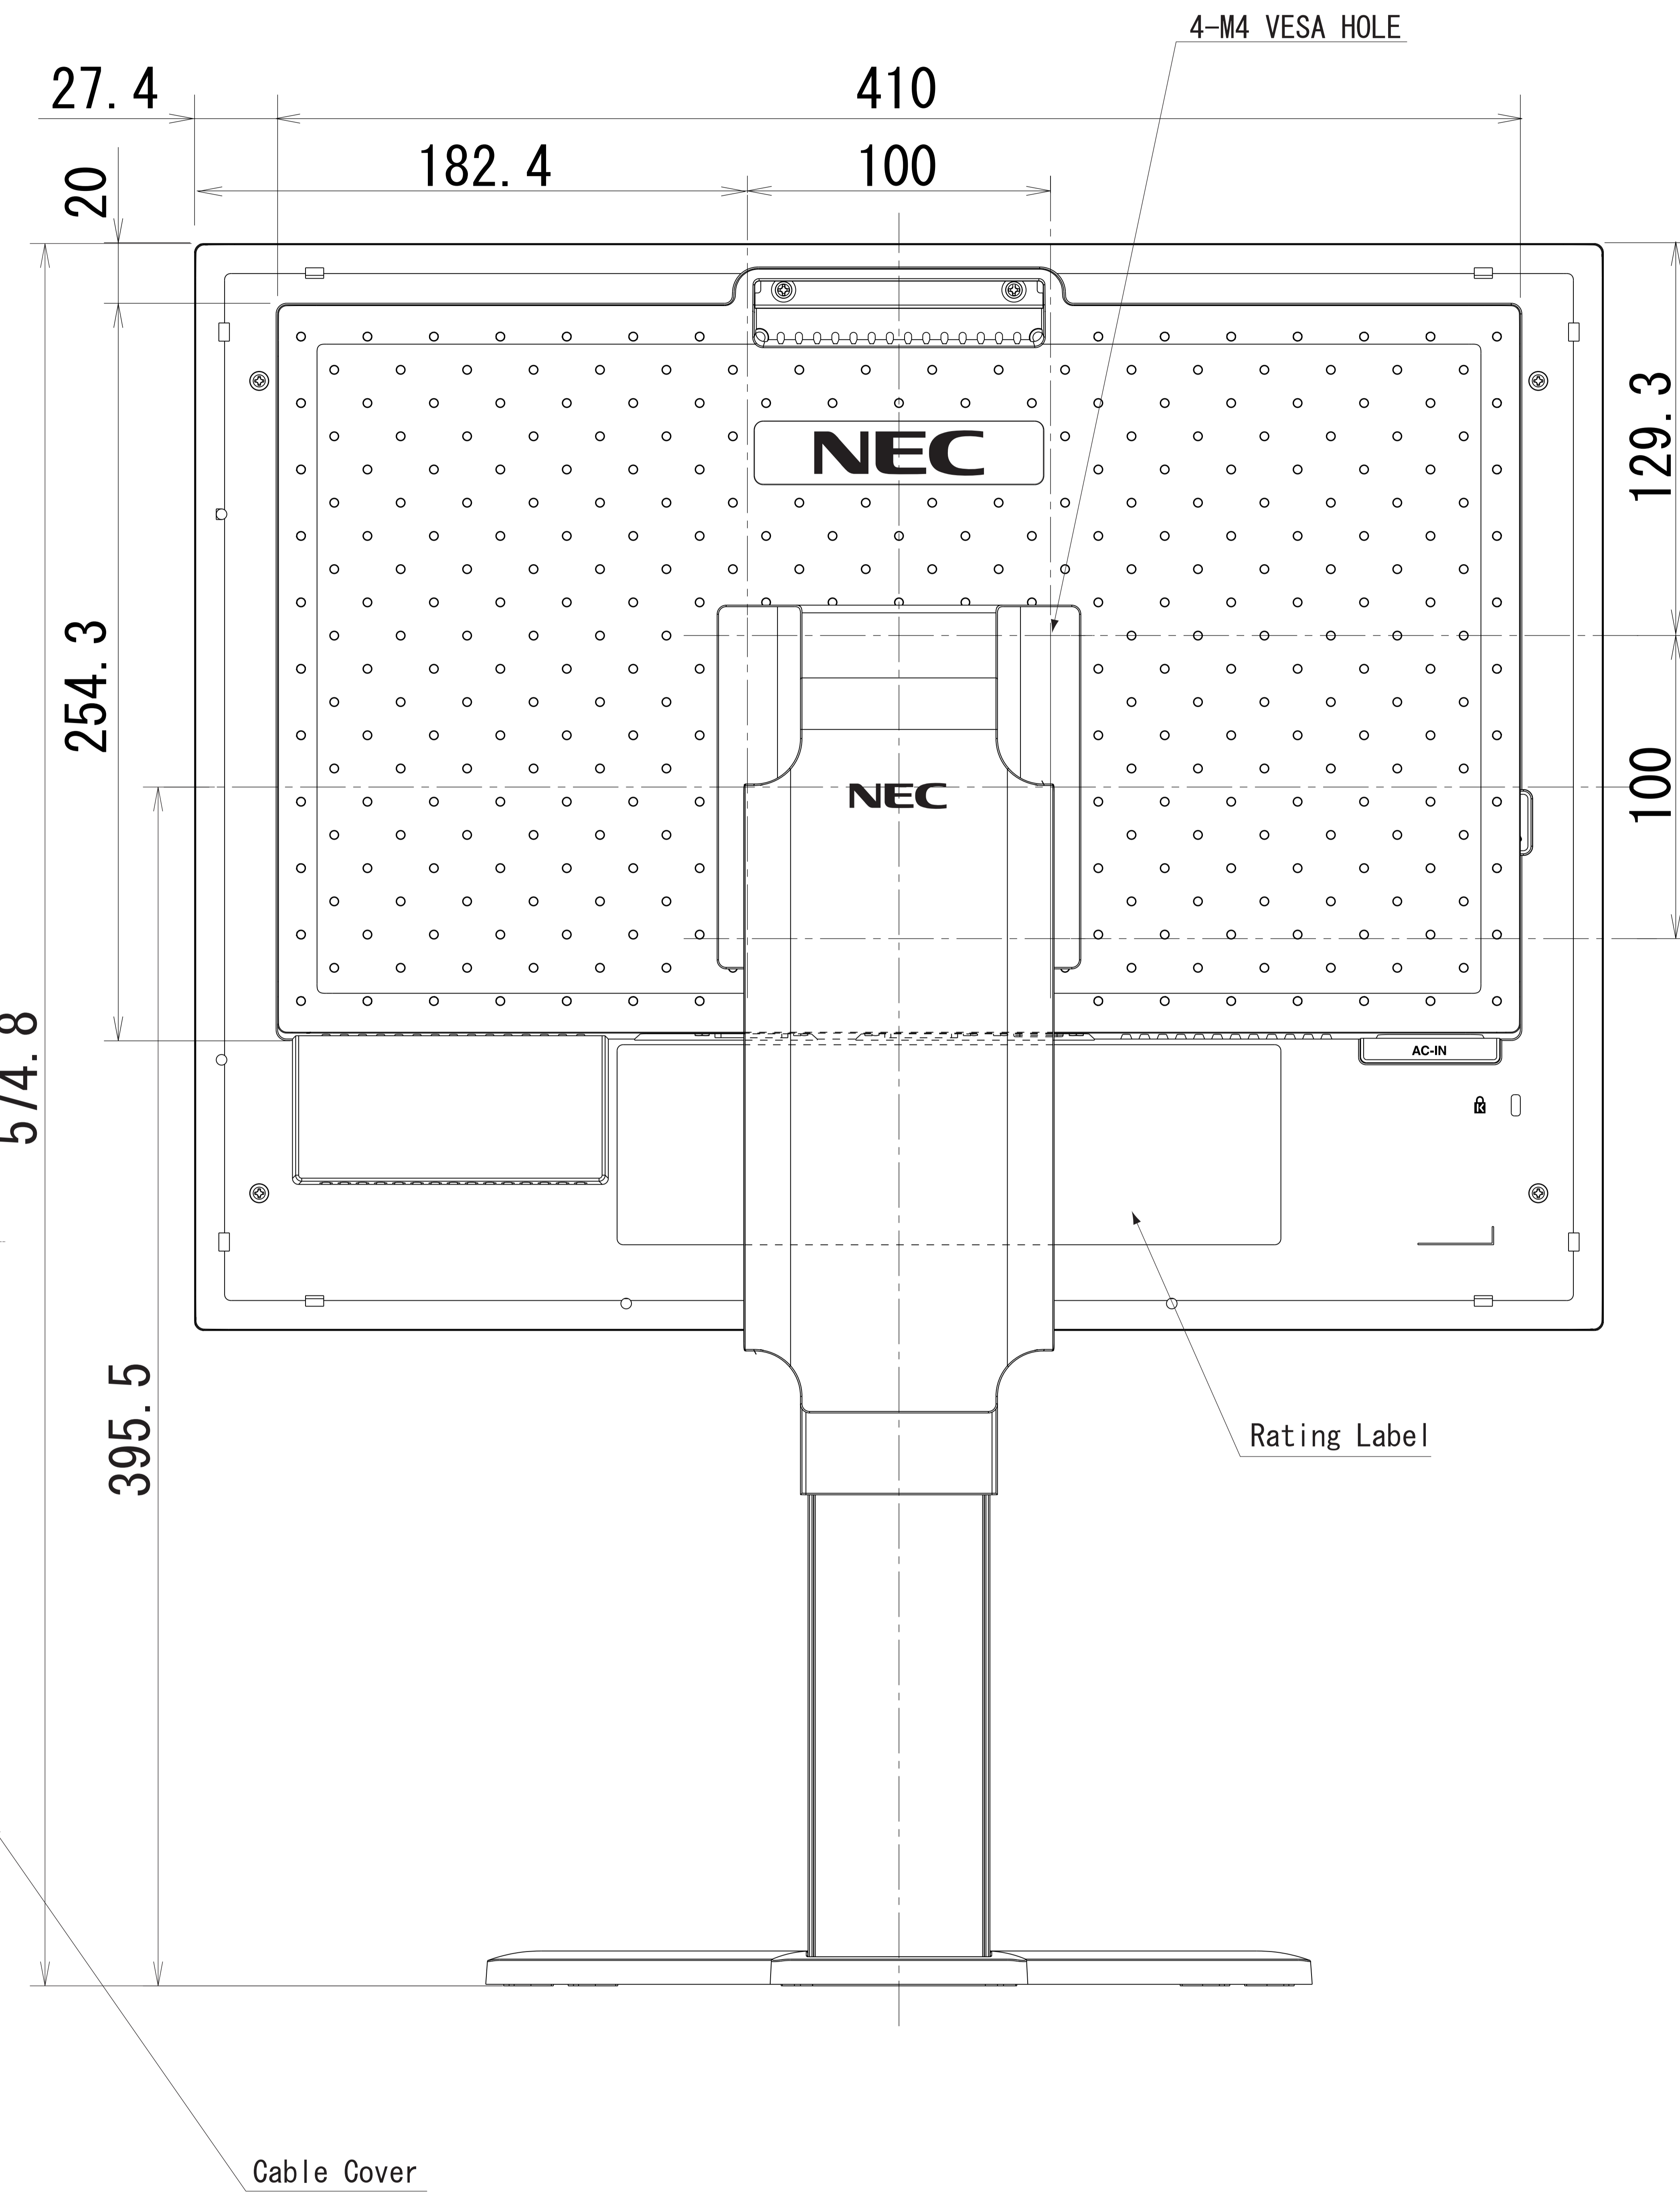

LCD2190UXp

Cabinet color (Bezel/Back Cover)
 White model: Aluminum Silver/
 Whitish Gray
 Black model: Matte Real Black/
 Matte Real Black

Tilt angle
 Up : 30 degrees
 Down : -5 degrees

Swivel angle
 Right : 170 degrees
 Left : 170 degrees

Height adjustment
 0-150 mm

Weight
 with stand : 10.9kg
 without stand : 8.2kg

Vacation SW

AC Inlet

D-sub Connector

DVI-I Connector

DVI-D Connector

Power Supply Connector
 for Sound Bar