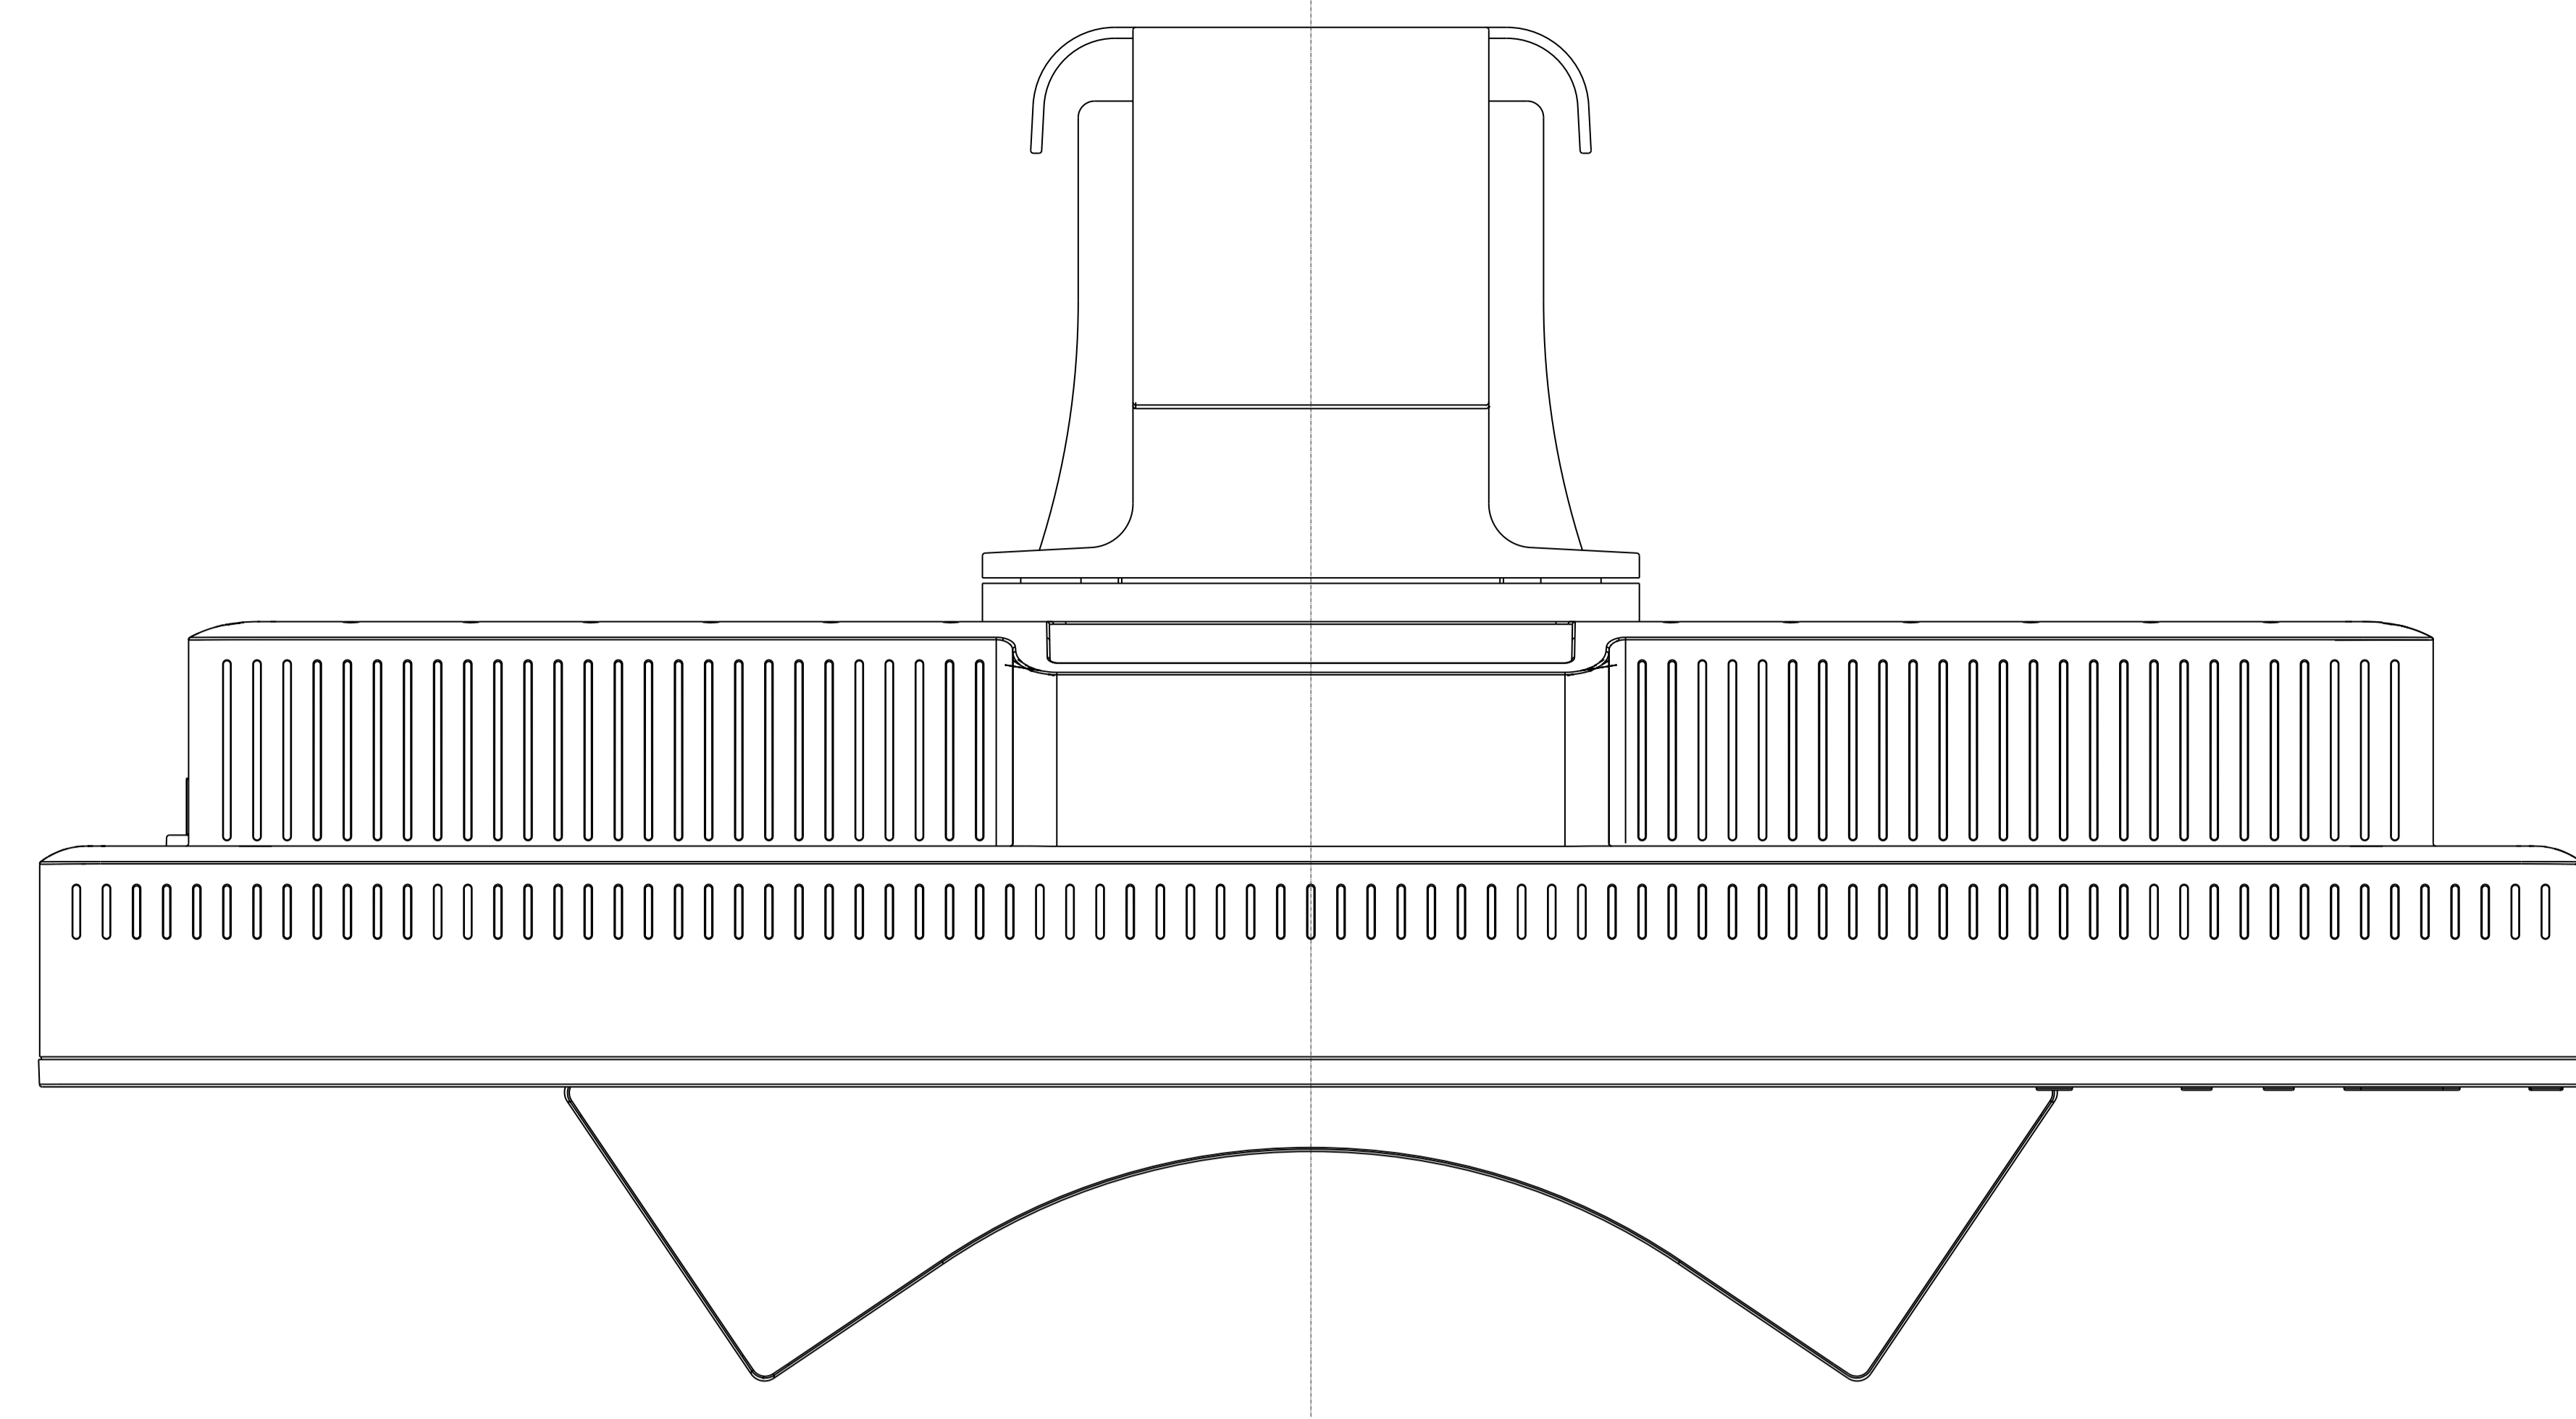

LCD2190UXp

Cabinet color (Bezel/Back Cover)
 White model: Aluminum Silver/
 Whitish Gray
 Black model: Matte Real Black/
 Matte Real Black

Tilt angle
 Up : 30 degrees
 Down : -5 degrees

Swivel angle
 Right : 170 degrees
 Left : 170 degrees

Height adjustment
 0-150 mm

Weight
 with stand : 10.9kg
 without stand : 8.2kg

Vacation SW

AC Inlet

D-sub Connector

DVI-I Connector

DVI-D Connector

Power Supply Connector
 for Sound Bar