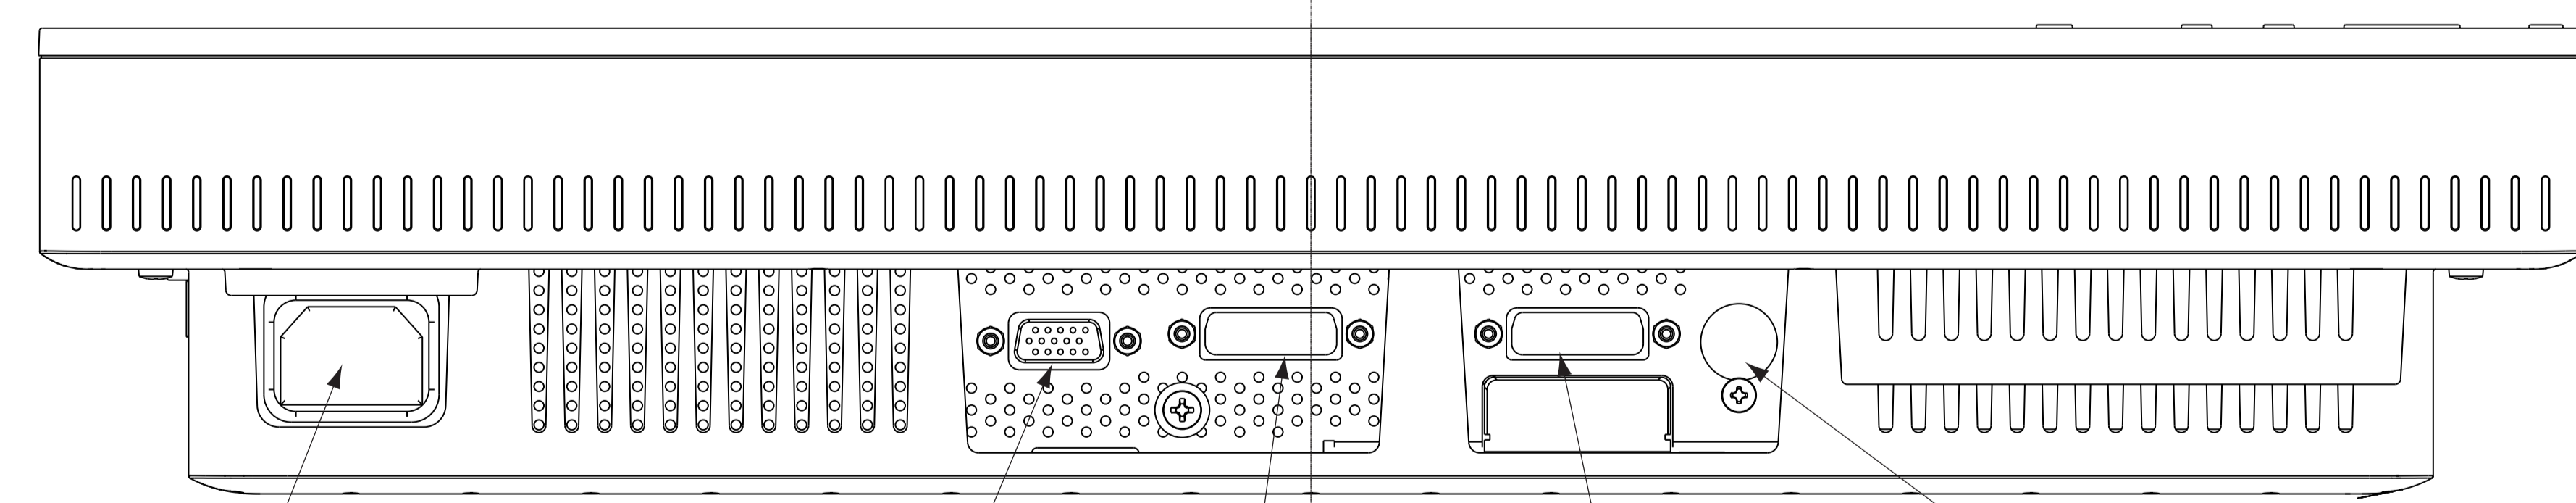

LCD2190UXp

Cabinet color (Bezel/Back Cover)
 White model: Aluminum Silver/
 Whitish Gray
 Black model: Matte Real Black/
 Matte Real Black

Tilt angle
 Up : 30 degrees
 Down : -5 degrees

Swivel angle
 Right : 170 degrees
 Left : 170 degrees

Height adjustment
 0-150 mm

Weight
 with stand : 10.9kg
 without stand : 8.2kg

Vacation SW

AC Inlet

D-sub Connector

DVI-I Connector

DVI-D Connector

Power Supply Connector
 for Sound Bar