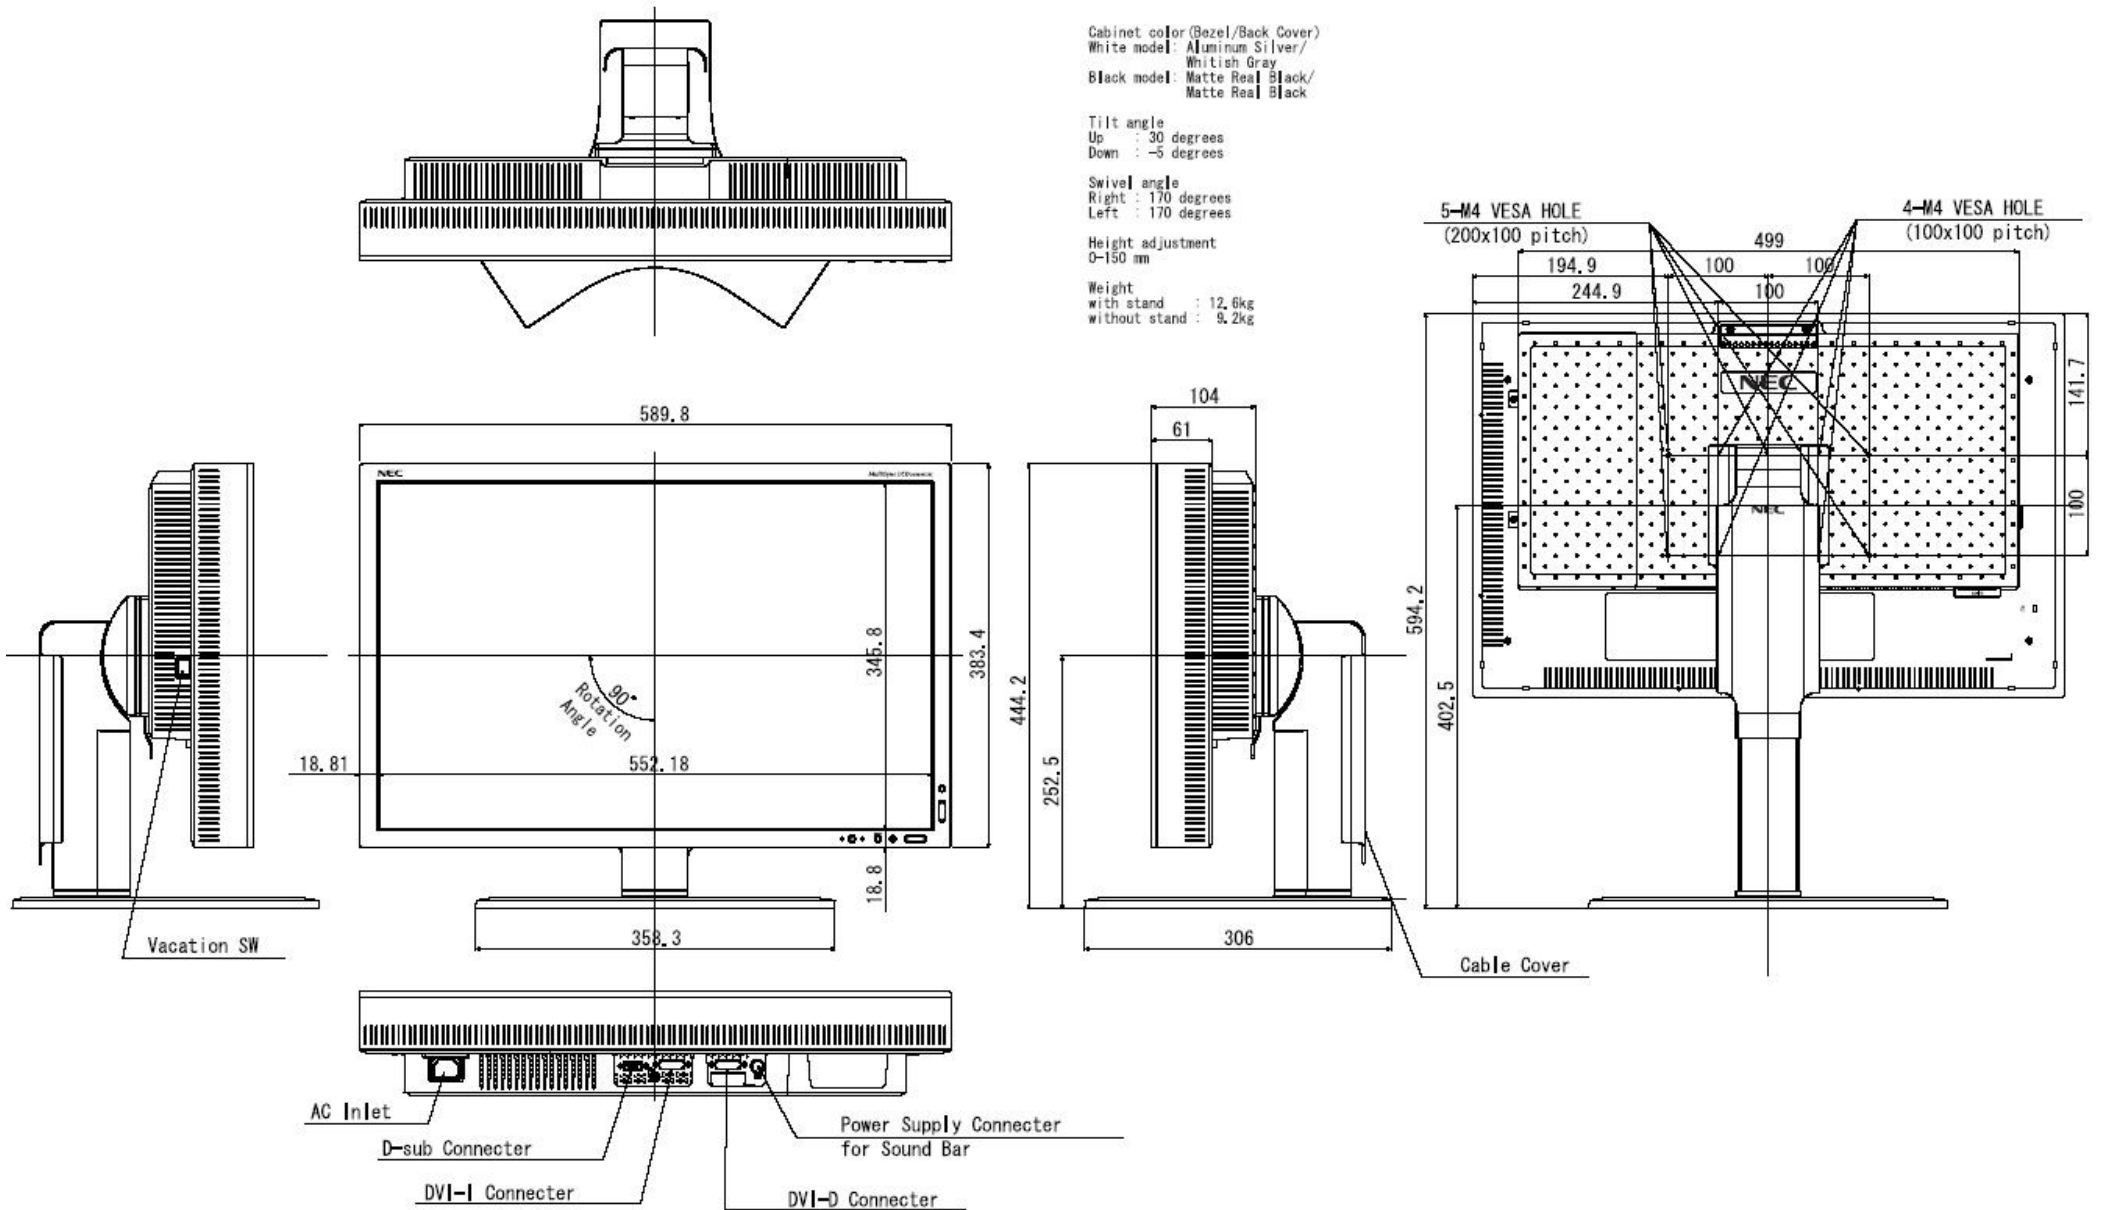

MultiSync LCD2690WUXi / MultiSync LCD2690WUXi-BK Outline

Unit: mm

Fig.1