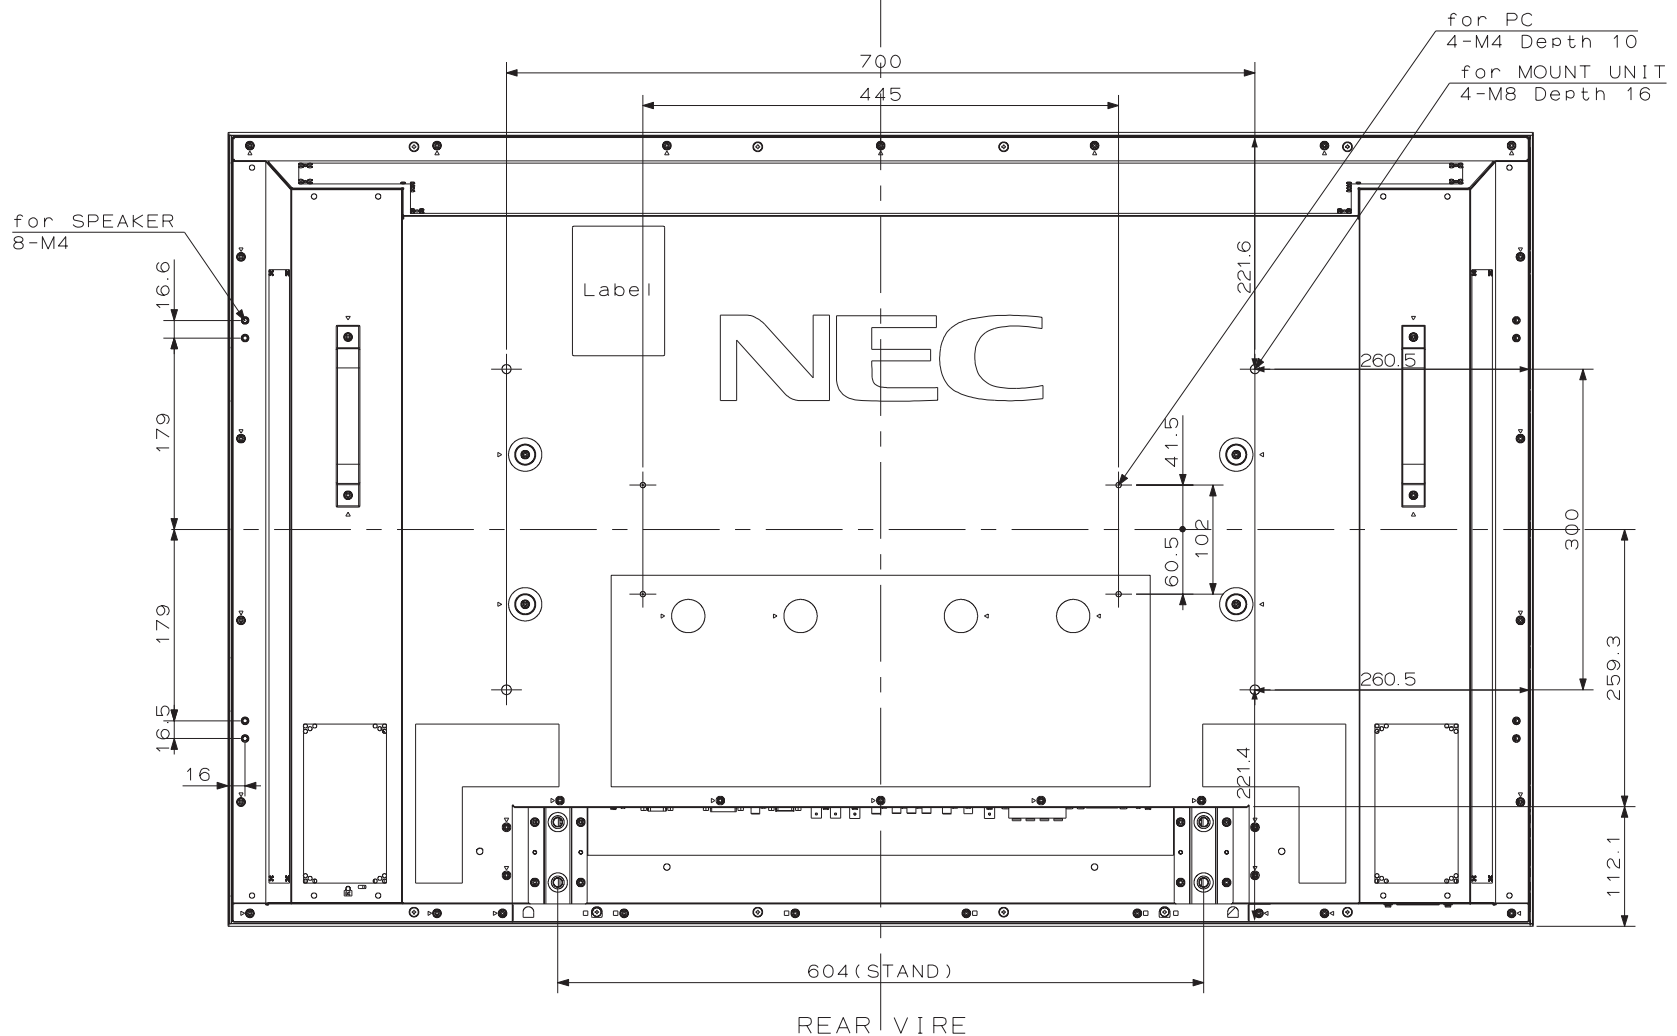

OUTLINE DRAWING of P50XP10
P50XP10外觀圖
(UNIT: mm)

FILTER PANEL SURFACE TOP VIEW

LEFT SIDE VIEW

RIGHT SIDE VIEW

BOTTOM VIEW

REAR VIEW