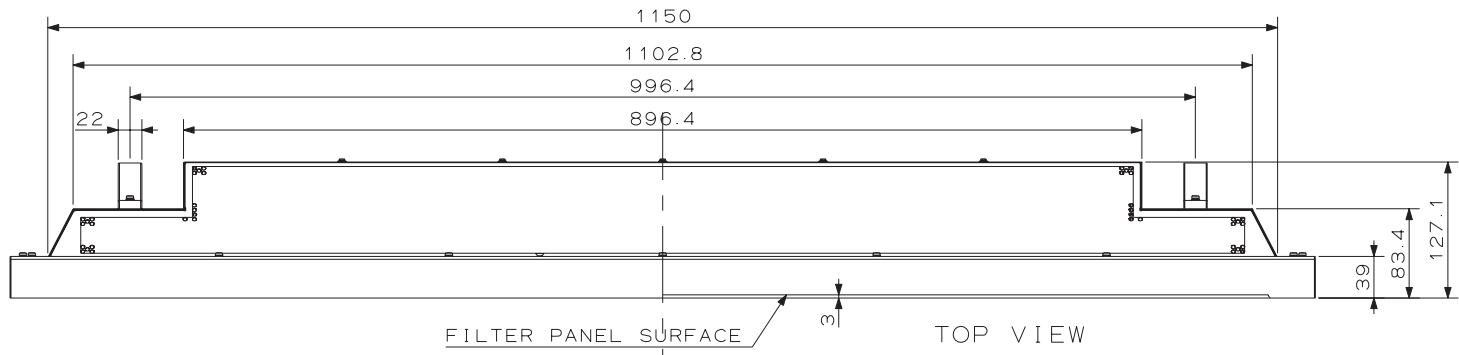

OUTLINE DRAWING of P50XP10
P50XP10外觀圖
(UNIT: mm)

FILTER PANEL SURFACE TOP VIEW

LEFT SIDE VIEW

RIGHT SIDE VIEW

BOTTOM VIEW

REAR VIEW