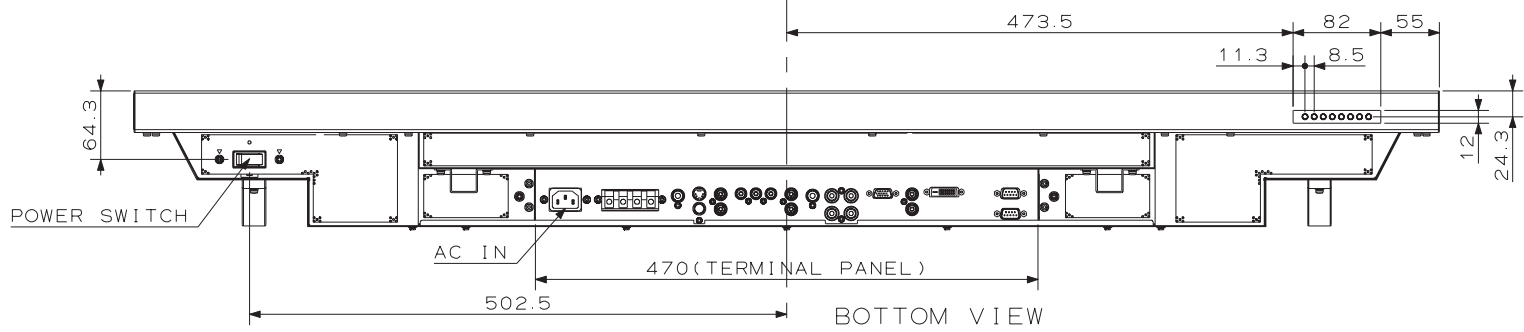

OUTLINE DRAWING of P50XP10
P50XP10外觀圖
(UNIT: mm)

FILTER PANEL SURFACE TOP VIEW

LEFT SIDE VIEW

RIGHT SIDE VIEW

BOTTOM VIEW

REAR VIEW