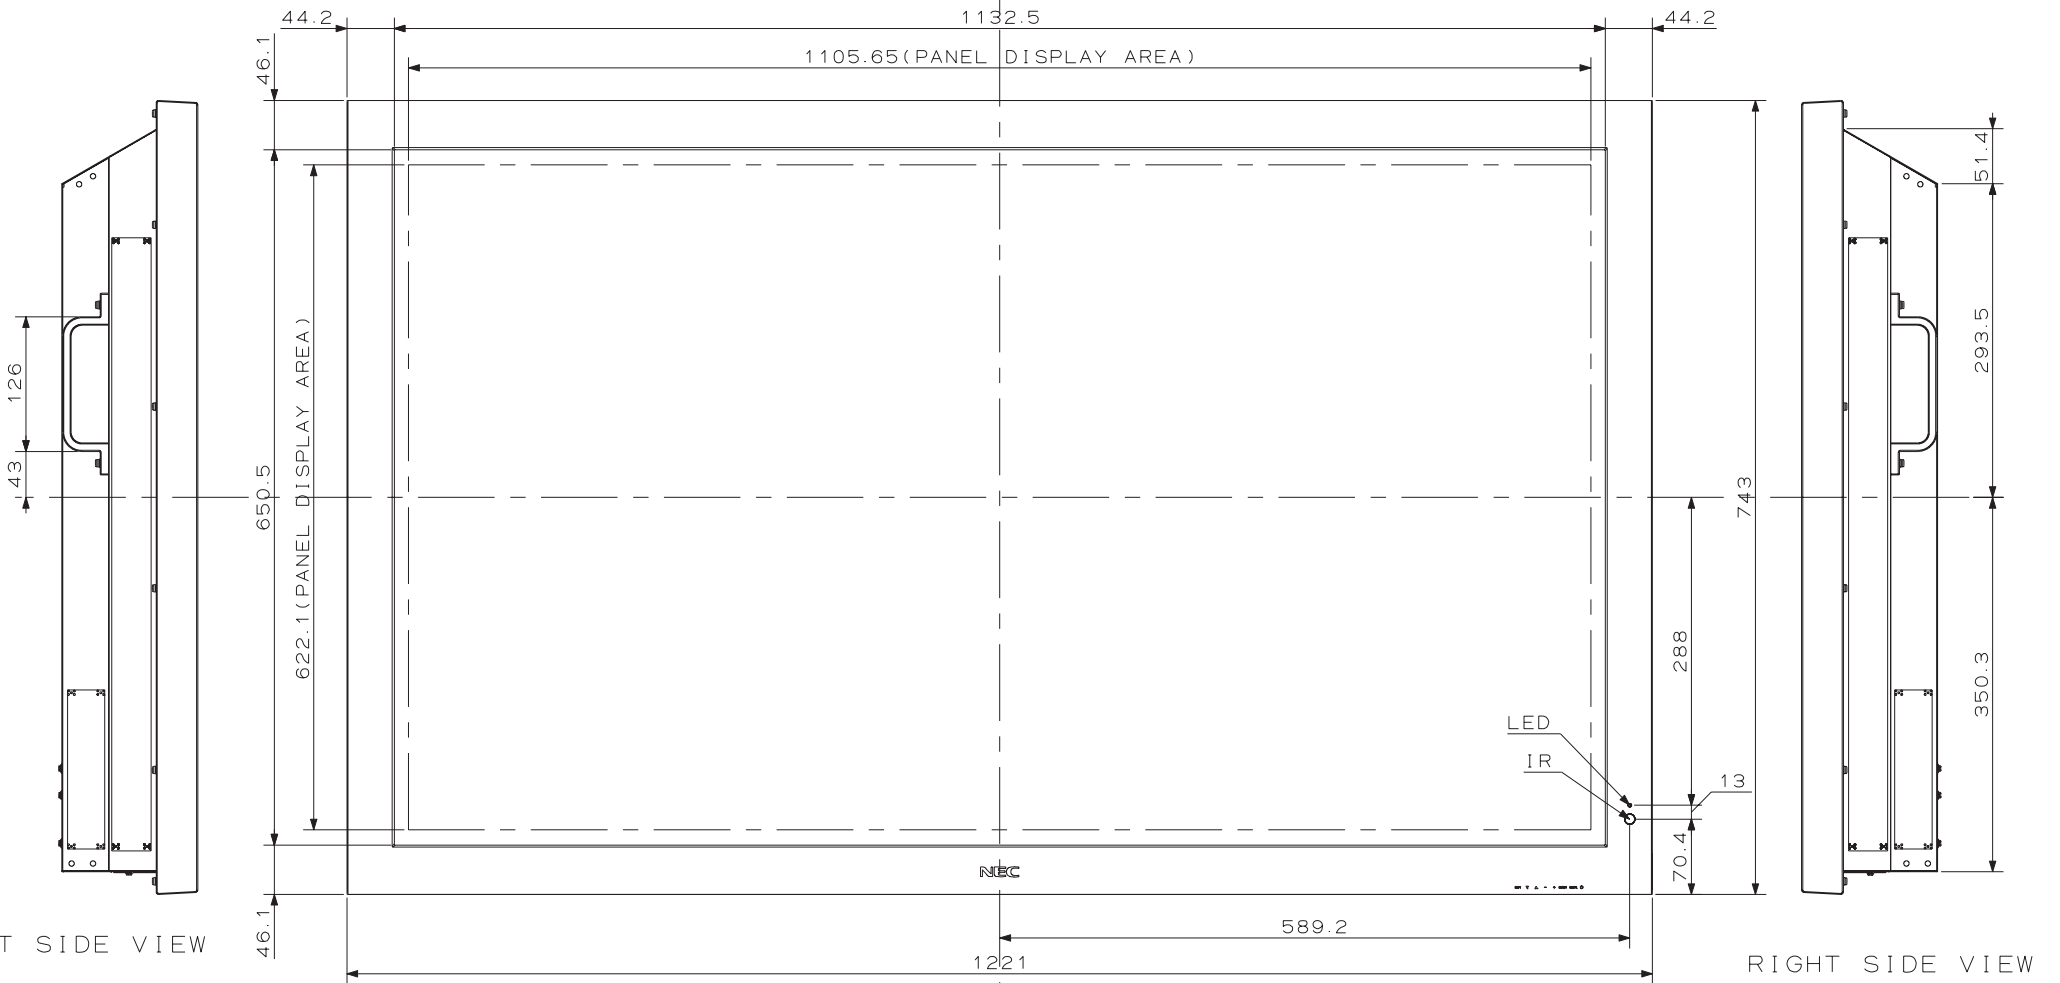

OUTLINE DRAWING of P50XP10
P50XP10外觀圖
(UNIT: mm)

FILTER PANEL SURFACE TOP VIEW

LEFT SIDE VIEW

RIGHT SIDE VIEW

BOTTOM VIEW

REAR VIEW