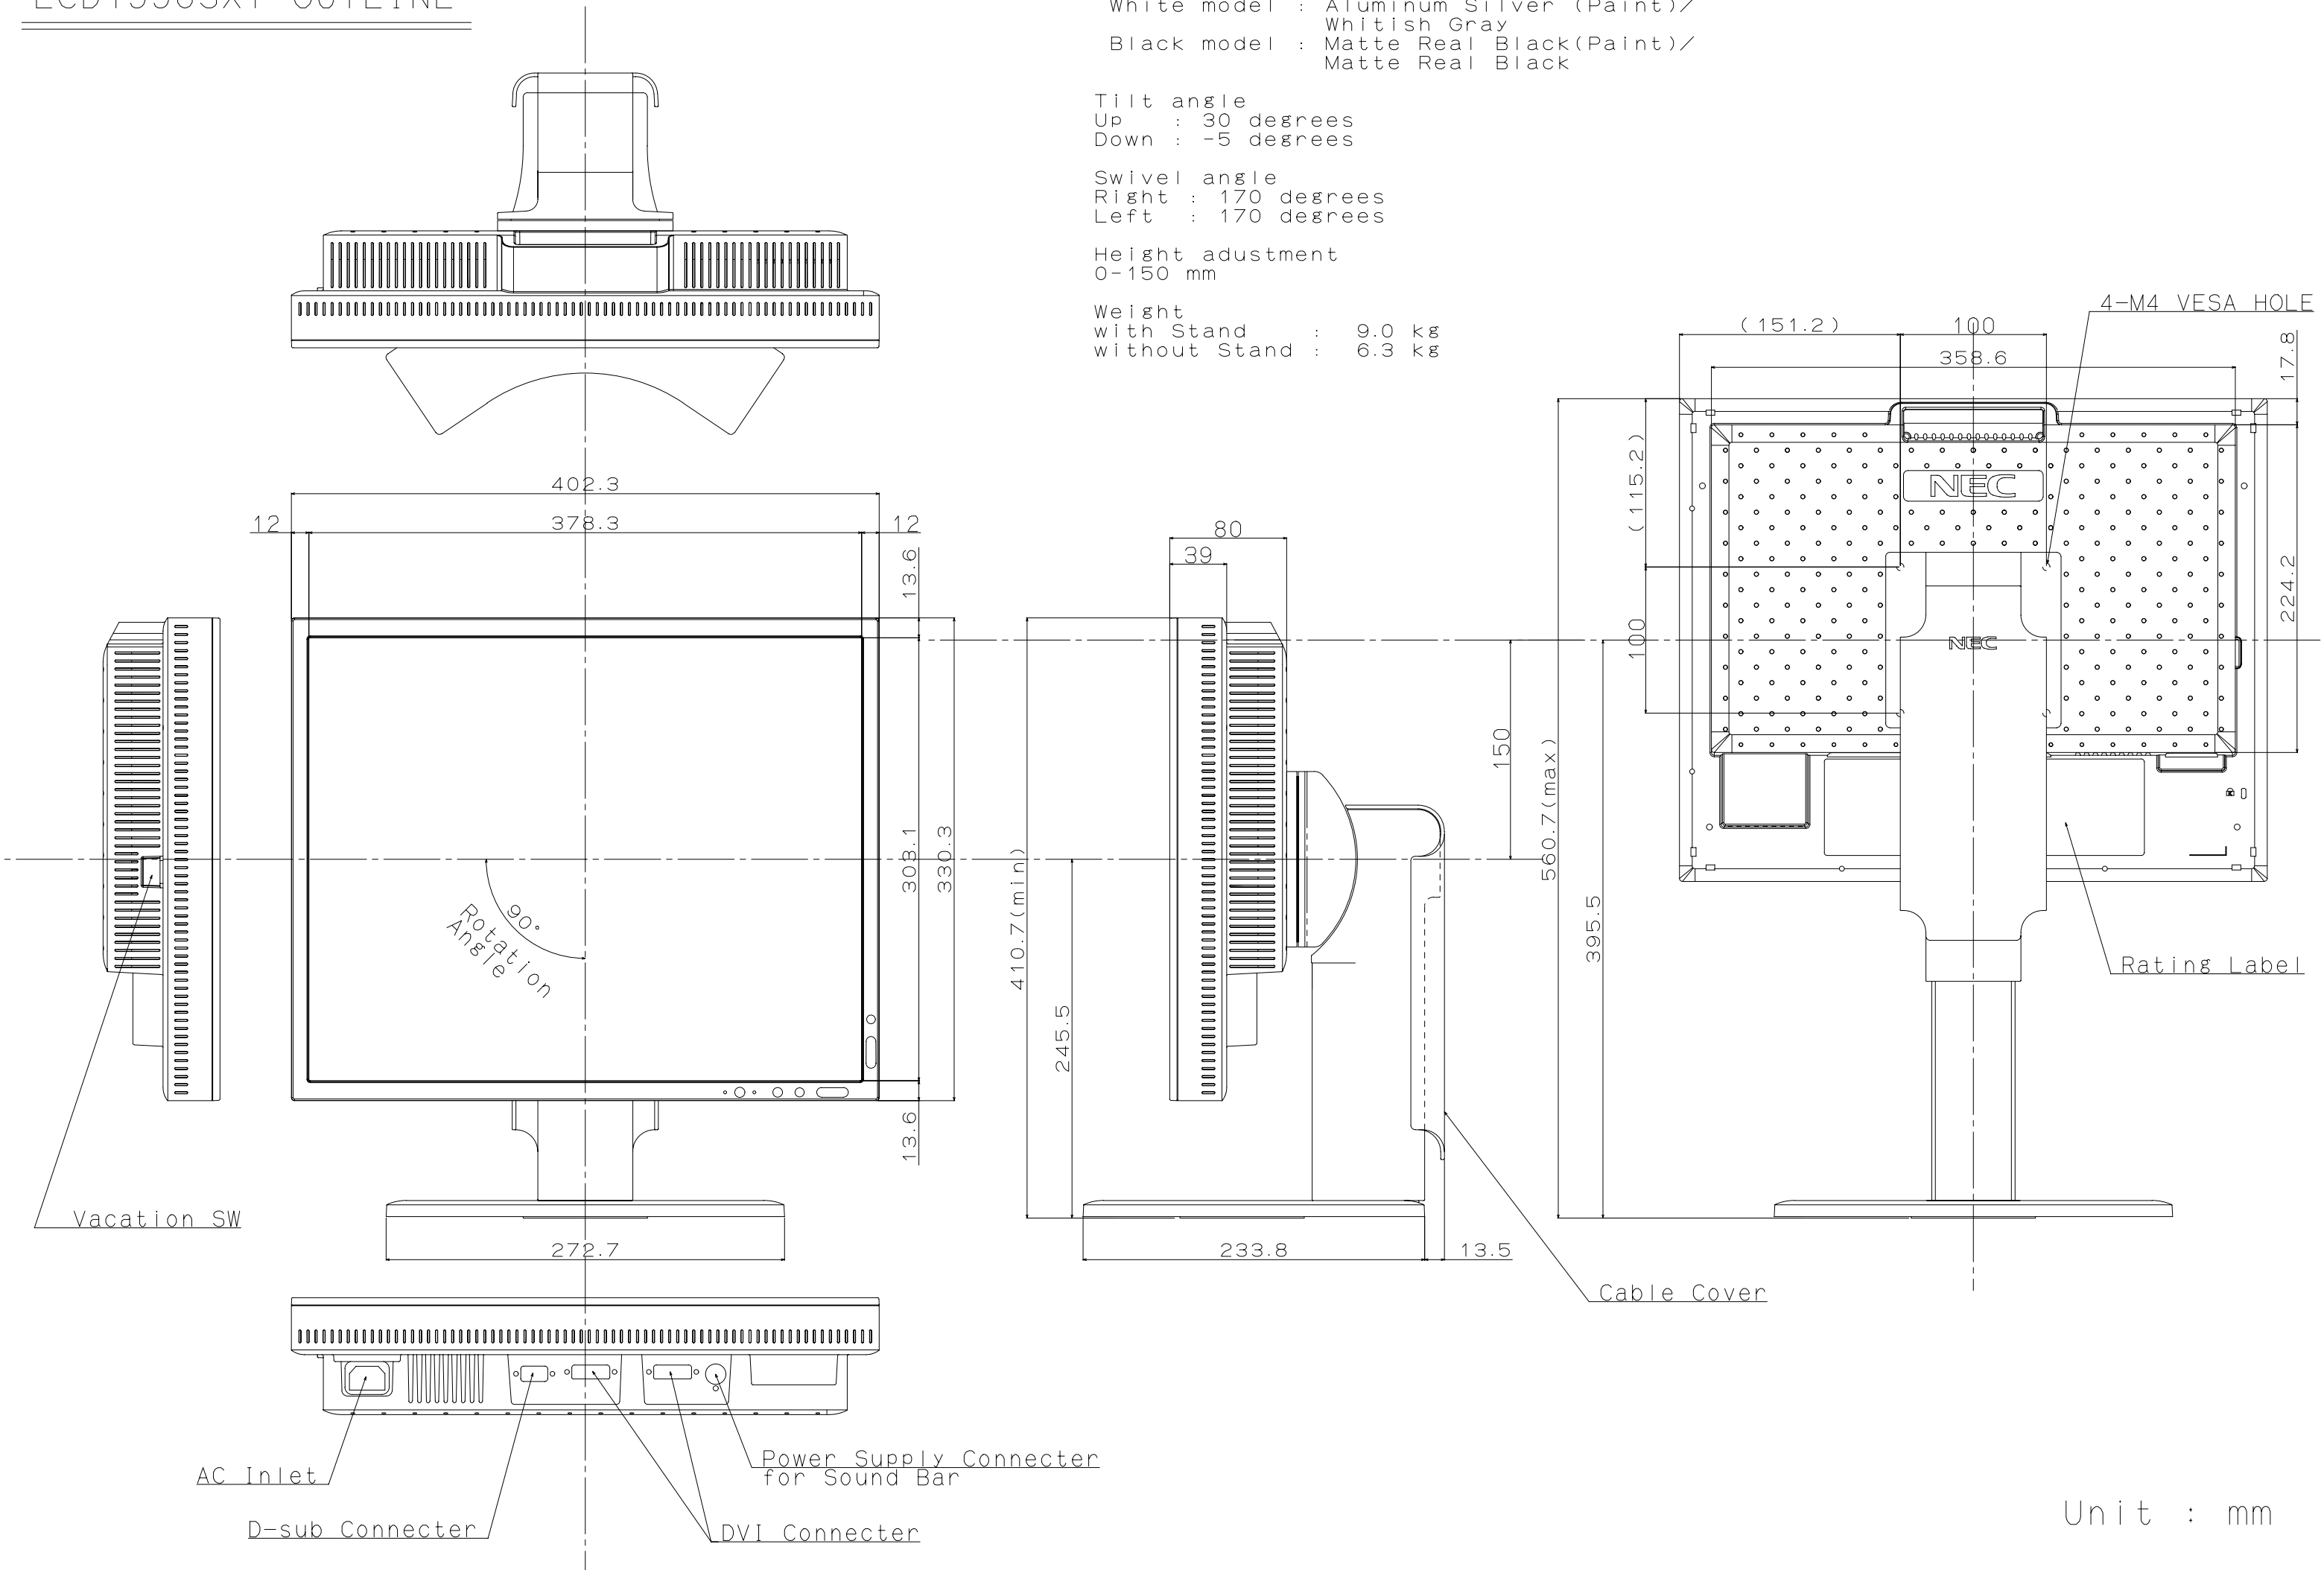

# LCD1990SXi OUTLINE

Cabinet color(Bezel/Back Cover)  
 White model : Aluminum Silver (Paint)/  
 Whitish Gray  
 Black model : Matte Real Black(Paint)/  
 Matte Real Black

Tilt angle  
 Up : 30 degrees  
 Down : -5 degrees

Swivel angle  
 Right : 170 degrees  
 Left : 170 degrees

Height adustment  
 0-150 mm

Weight  
 with Stand : 9.0 Kg  
 without Stand : 6.3 Kg

Unit : mm