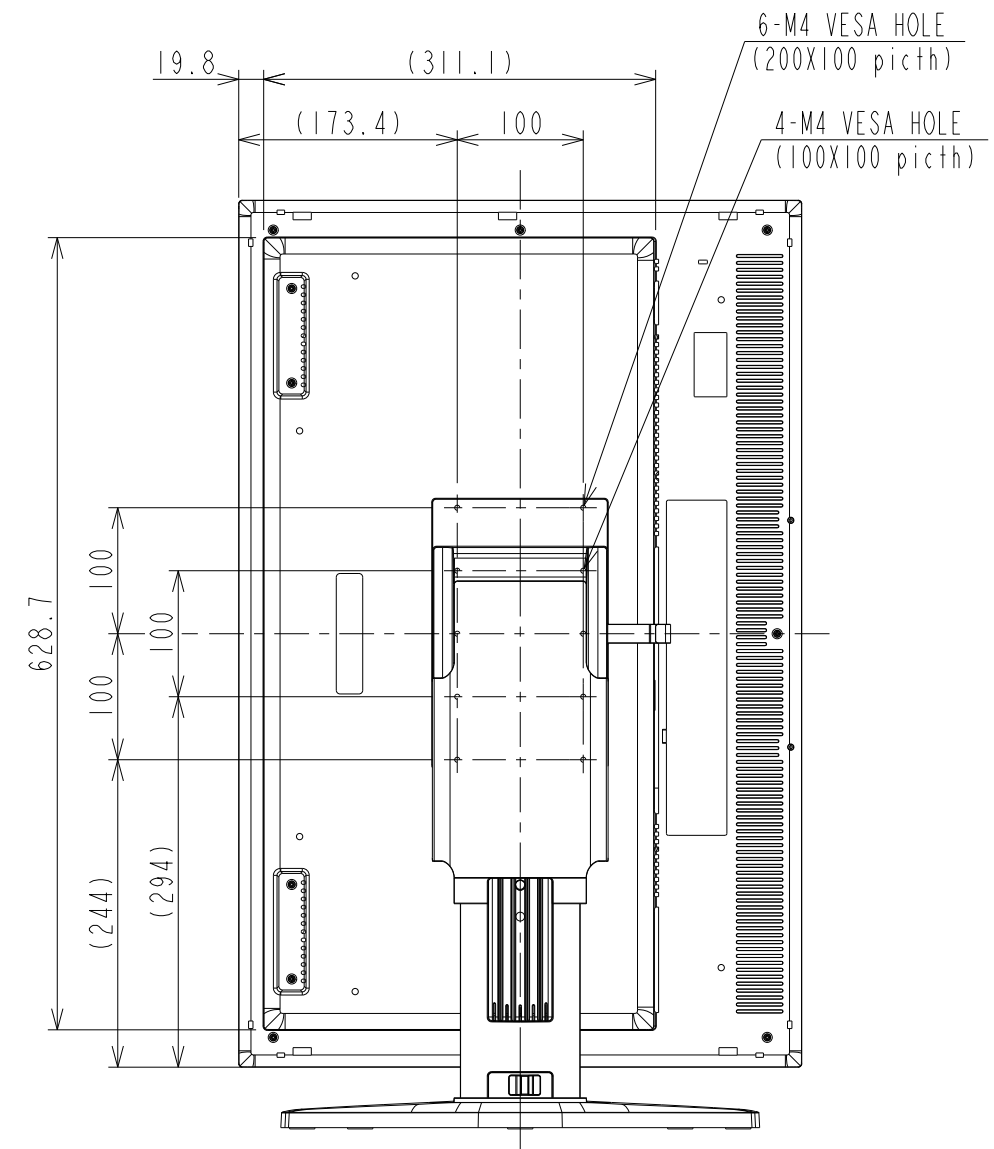

PA302W OUTLINE (PORTRAIT)

USB Connector (Type A)