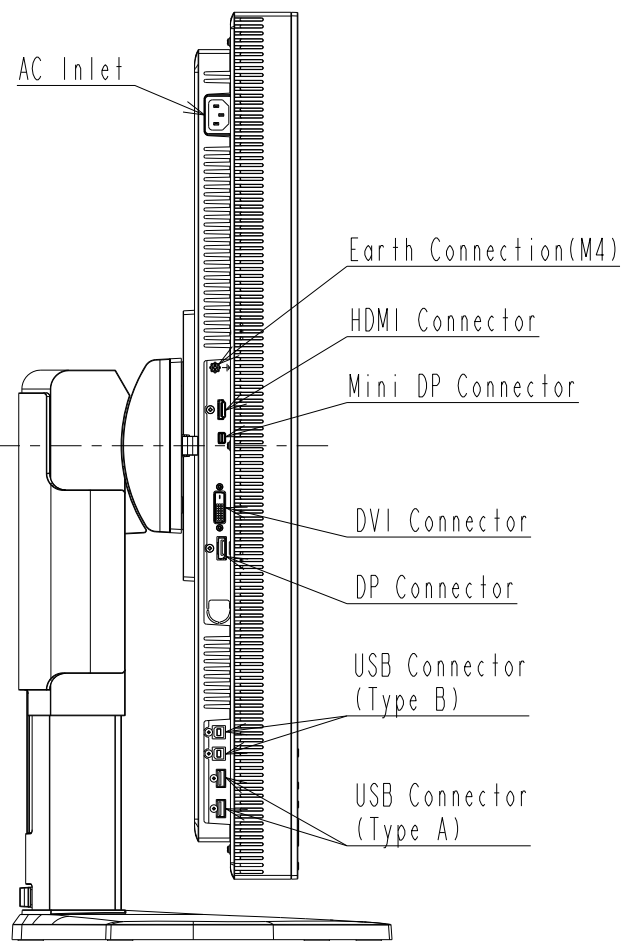

PA302W OUTLINE (PORTRAIT)

USB Connector (Type A)