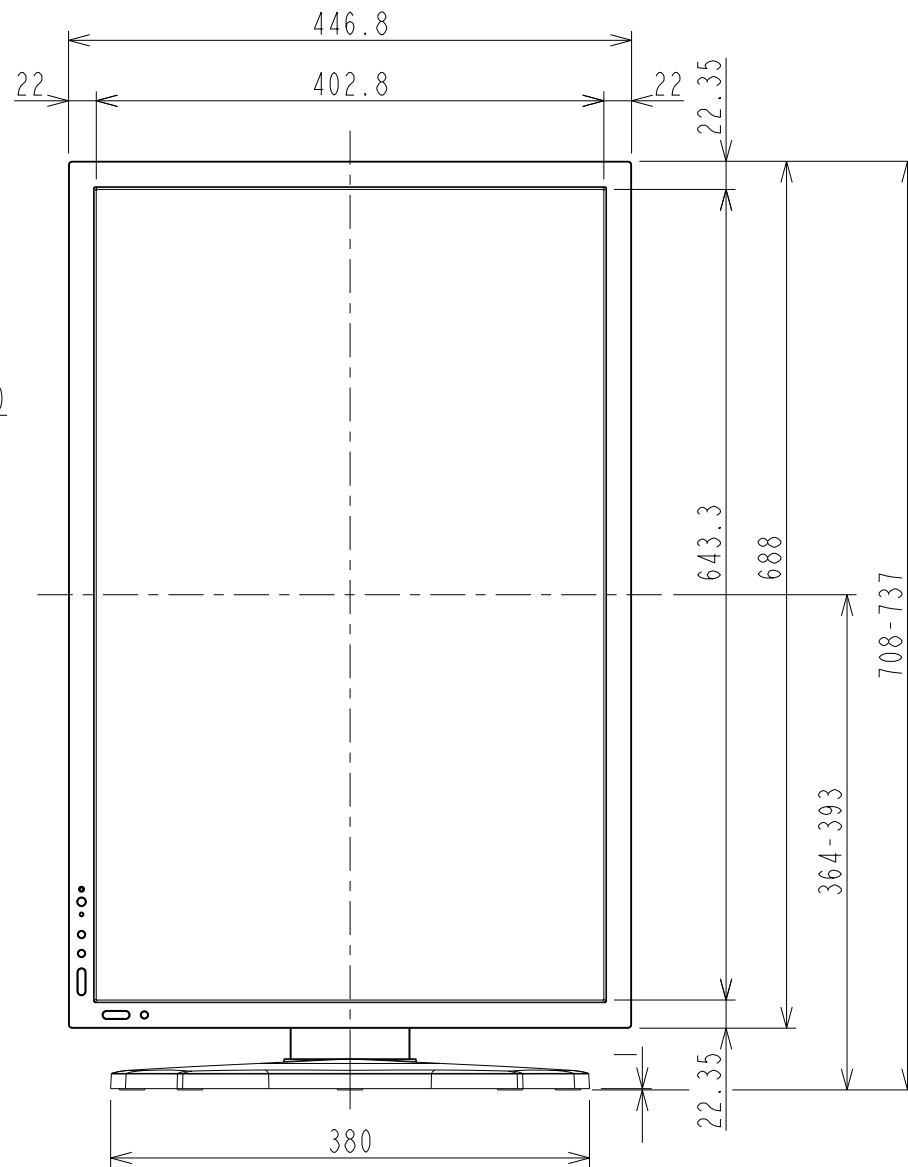

PA302W OUTLINE (PORTRAIT)

USB Connector (Type A)