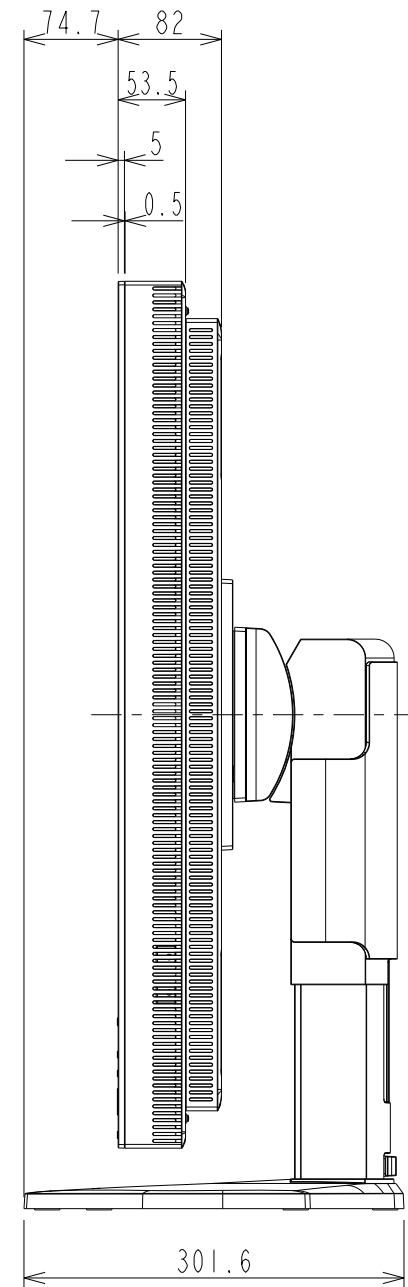

PA302W OUTLINE (PORTRAIT)

USB Connector (Type A)