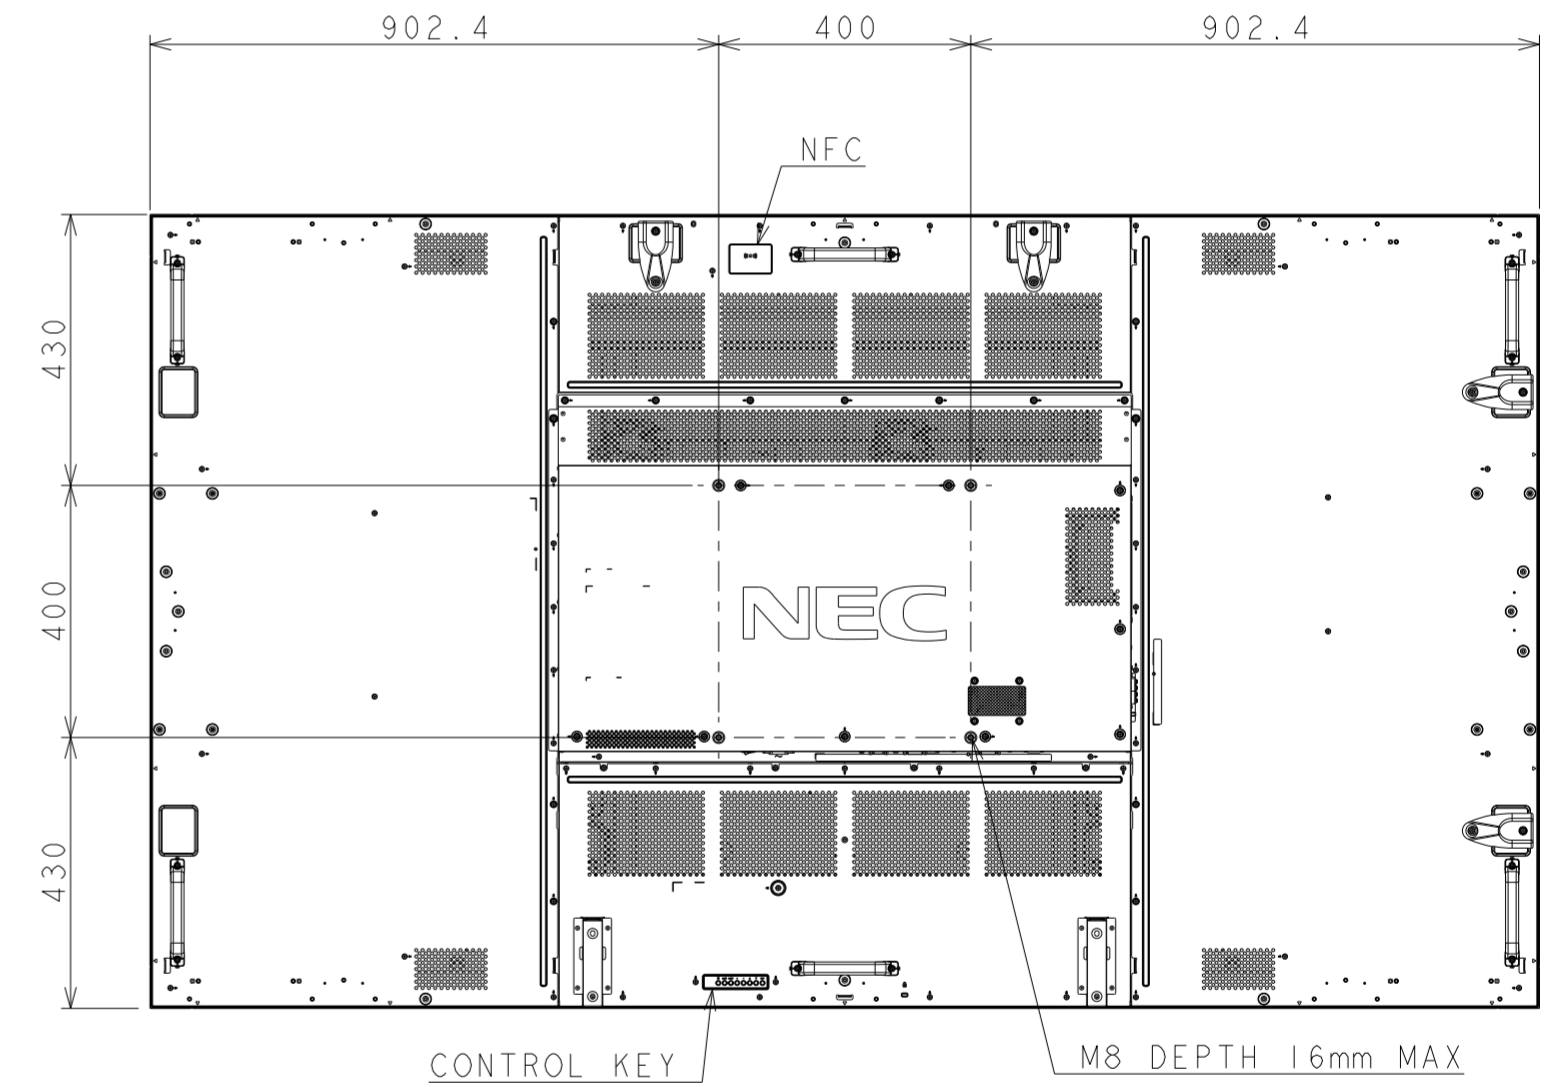

X981UHD OUTLINE (ver.1.0)

The center of gravity: It is within 10mm from active center.

SECTION A-A
SCALE (1/1)

DETAIL B
SCALE (1/2)

SIZE	A2
SCALE	1/12
UNIT	mm
DATE	2014.12.11