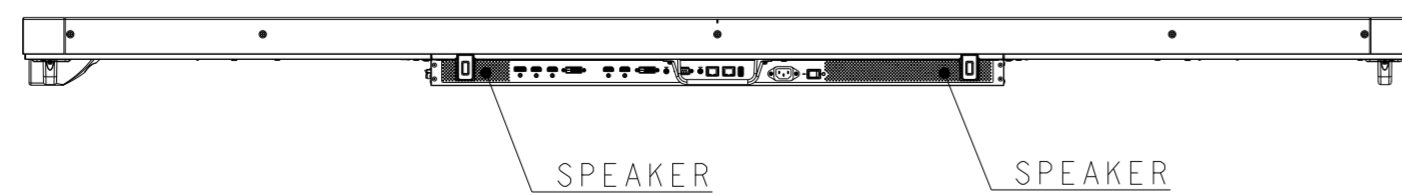

X981UHD OUTLINE (ver.1.0)

The center of gravity: It is within 10mm from active center.

SECTION A-A
SCALE (1/1)

DETAIL B
SCALE (1/2)

SIZE	A2
SCALE	1/12
UNIT	mm
DATE	2014.12.11