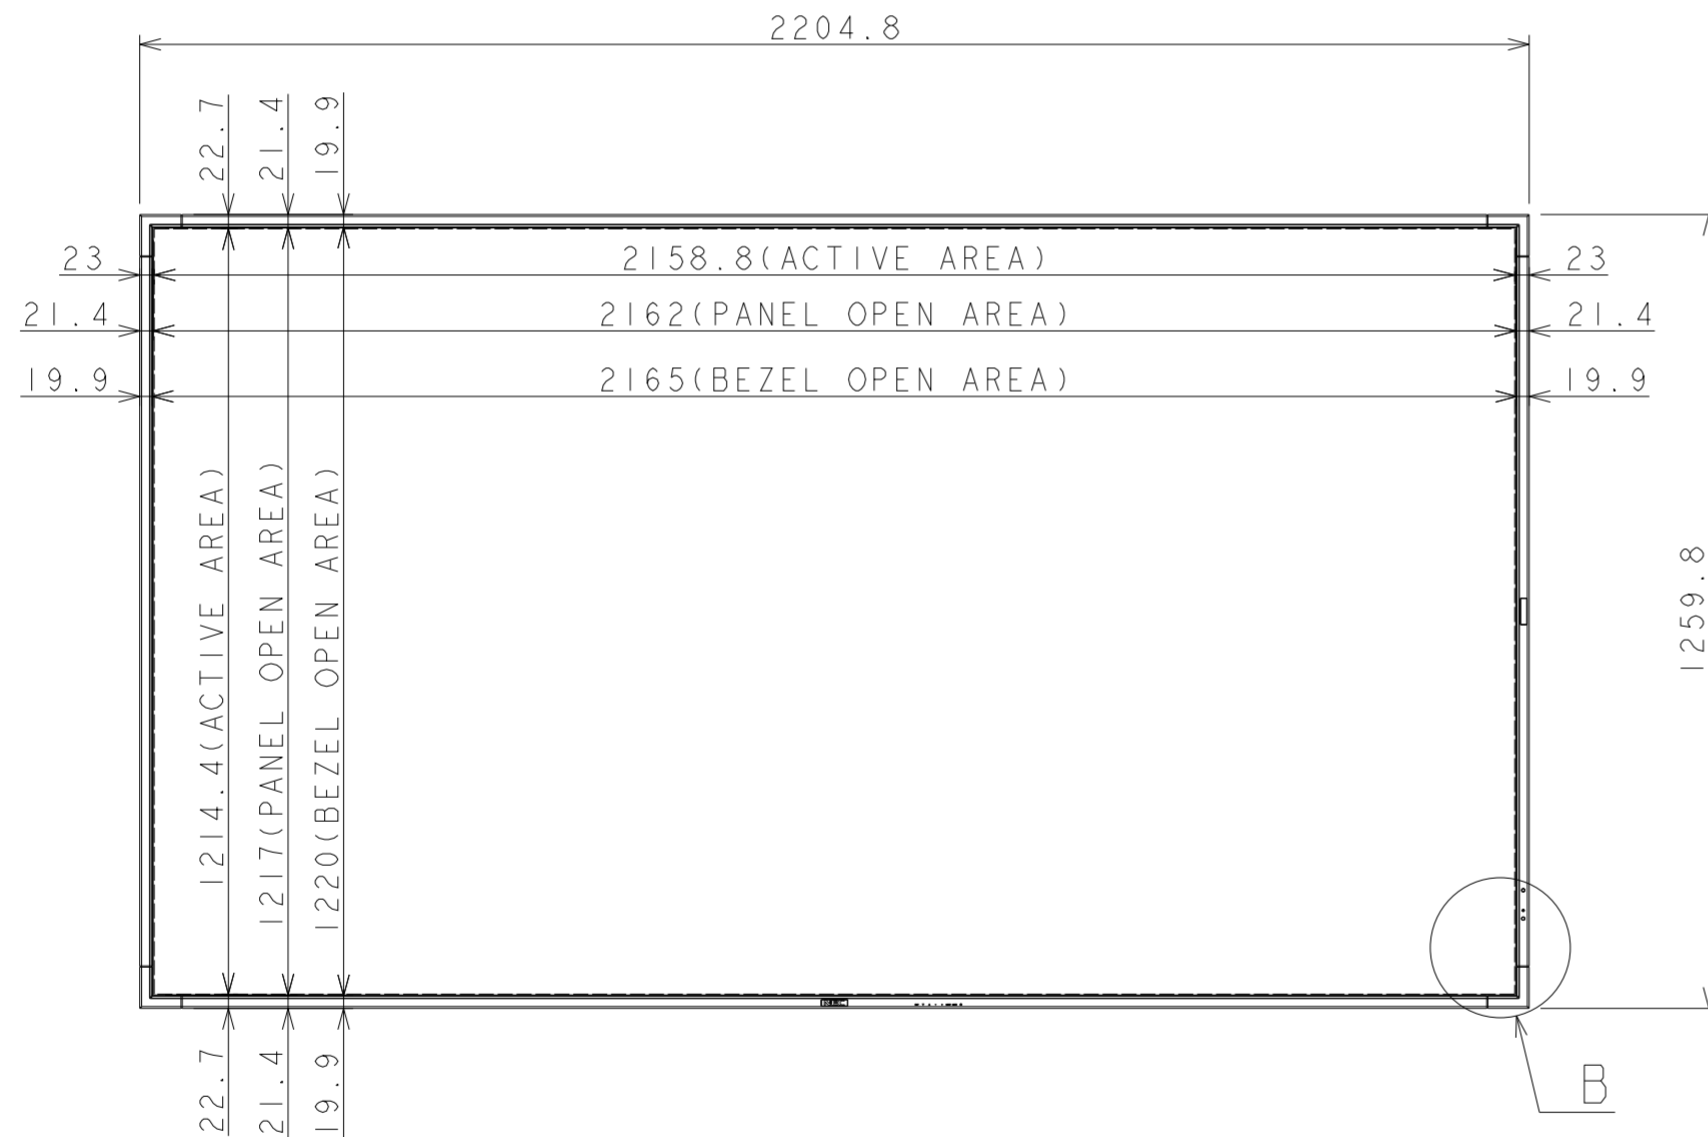

X981UHD OUTLINE (ver.1.0)

The center of gravity: It is within 10mm from active center.

SECTION A-A
SCALE (1/1)

DETAIL B
SCALE (1/2)

SIZE	A2
SCALE	1/12
UNIT	mm
DATE	2014.12.11