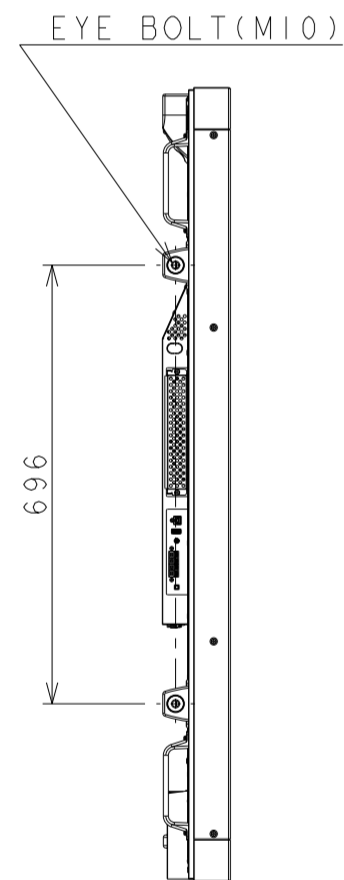

X981UHD OUTLINE (ver.1.0)

The center of gravity: It is within 10mm from active center.

SECTION A-A
SCALE (1/1)

DETAIL B
SCALE (1/2)

SIZE	A2
SCALE	1/12
UNIT	mm
DATE	2014.12.11