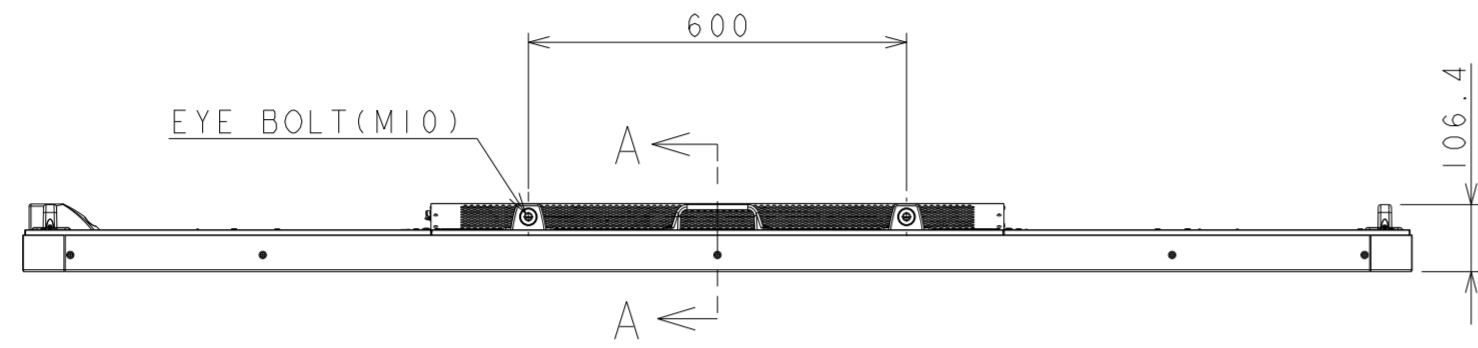

X981UHD OUTLINE (ver.1.0)

The center of gravity: It is within 10mm from active center.

SECTION A-A
SCALE (1/1)

DETAIL B
SCALE (1/2)

SIZE	A2
SCALE	1/12
UNIT	mm
DATE	2014.12.11