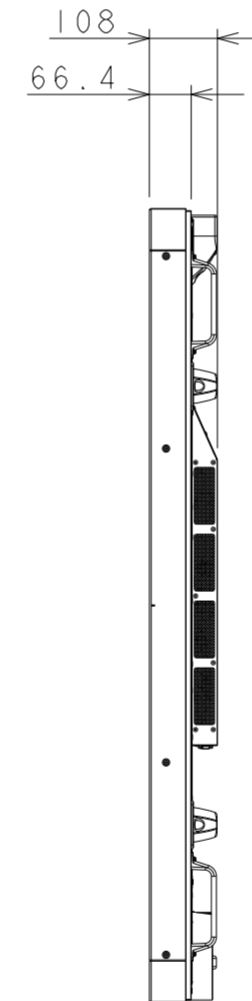

X981UHD OUTLINE (ver.1.0)

The center of gravity: It is within 10mm from active center.

SECTION A-A
SCALE (1/1)

DETAIL B
SCALE (1/2)

SIZE	A2
SCALE	1/12
UNIT	mm
DATE	2014.12.11