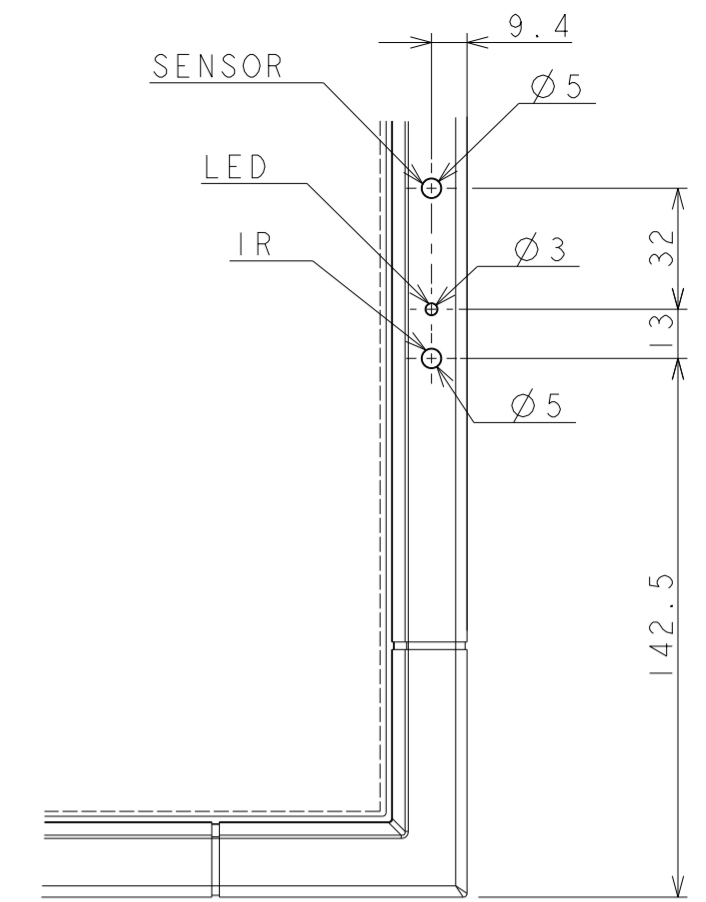

X981UHD OUTLINE (ver.1.0)

The center of gravity: It is within 10mm from active center.

SECTION A-A
SCALE (1/1)

DETAIL B
SCALE (1/2)

SIZE	A2
SCALE	1/12
UNIT	mm
DATE	2014.12.11