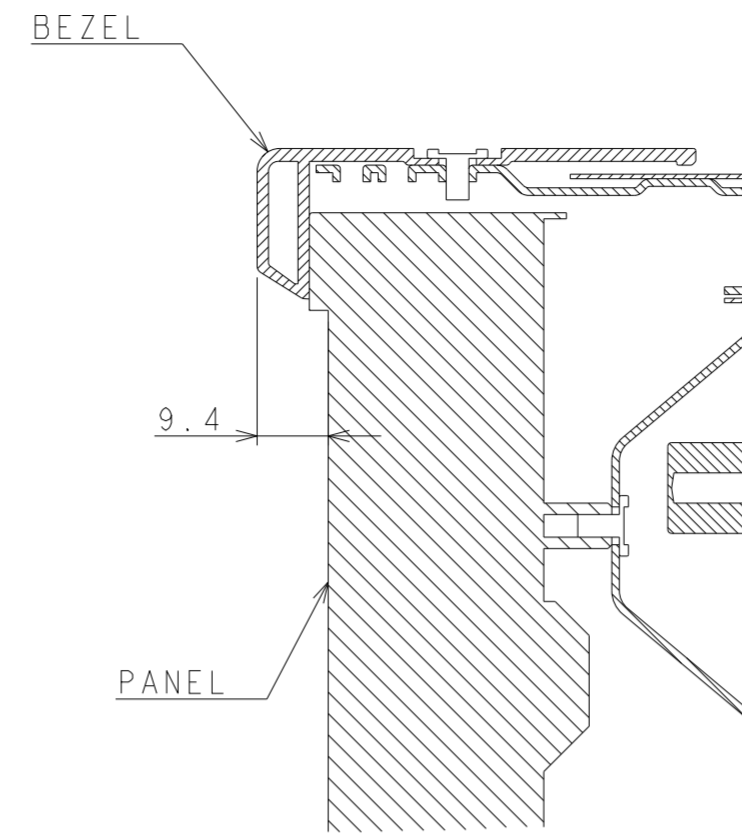

X981UHD OUTLINE (ver.1.0)

The center of gravity: It is within 10mm from active center.

SECTION A-A
SCALE (1/1)

DETAIL B
SCALE (1/2)

SIZE	A2
SCALE	1/12
UNIT	mm
DATE	2014.12.11