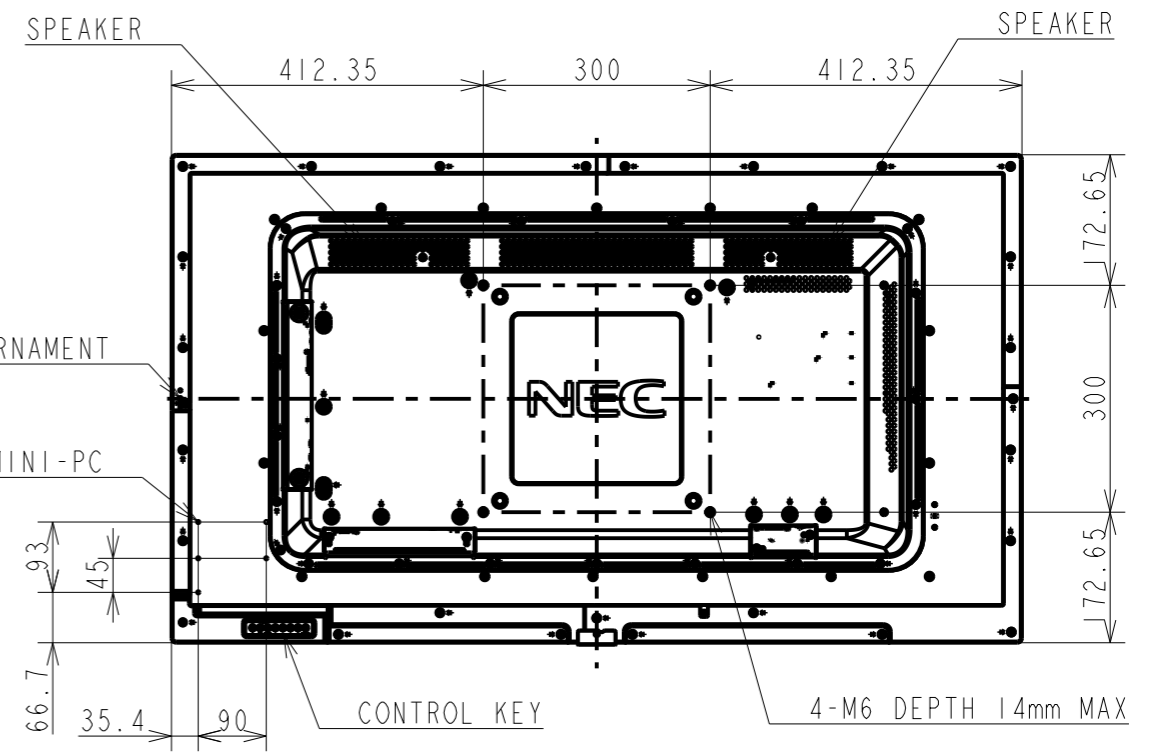

# C501 OUTLINE

The center of gravity: It is within 10mm from active center.

SECTION E-E

DETAIL F  
SCALE 1:1

M3 FOR ORNAMENT  
5-M3 FOR MINI-PC

DETAIL B  
SCALE 1:2

DETAIL A  
SCALE 1:2

UNIT	mm
MODEL	C501
SCALE	1:10
NEC Display Solutions 2017/11/02	