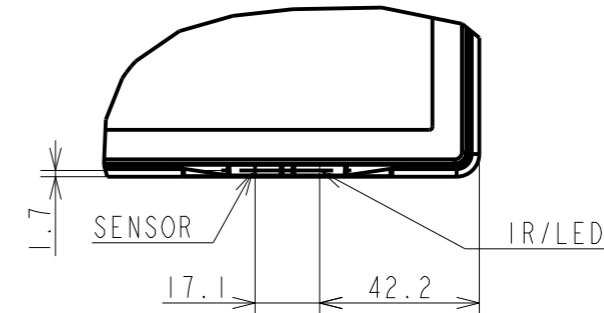

# C501 OUTLINE

The center of gravity: It is within 10mm from active center.

SECTION E-E

DETAIL F  
SCALE 1:1

M3 FOR ORNAMENT  
5-M3 FOR MINI-PC

DETAIL B  
SCALE 1:2

DETAIL A  
SCALE 1:2

UNIT	mm
MODEL	C501
SCALE	1:10
NEC Display Solutions 2017/11/02	