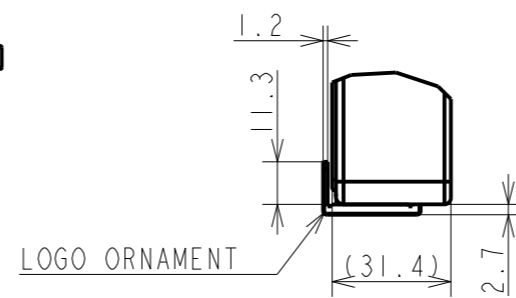

# C501 OUTLINE

The center of gravity: It is within 10mm from active center.

SECTION E-E

DETAIL F  
SCALE 1:1

M3 FOR ORNAMENT  
5-M3 FOR MINI-PC

DETAIL B  
SCALE 1:2

DETAIL A  
SCALE 1:2

UNIT	mm
MODEL	C501
SCALE	1:10
NEC Display Solutions 2017/11/02	