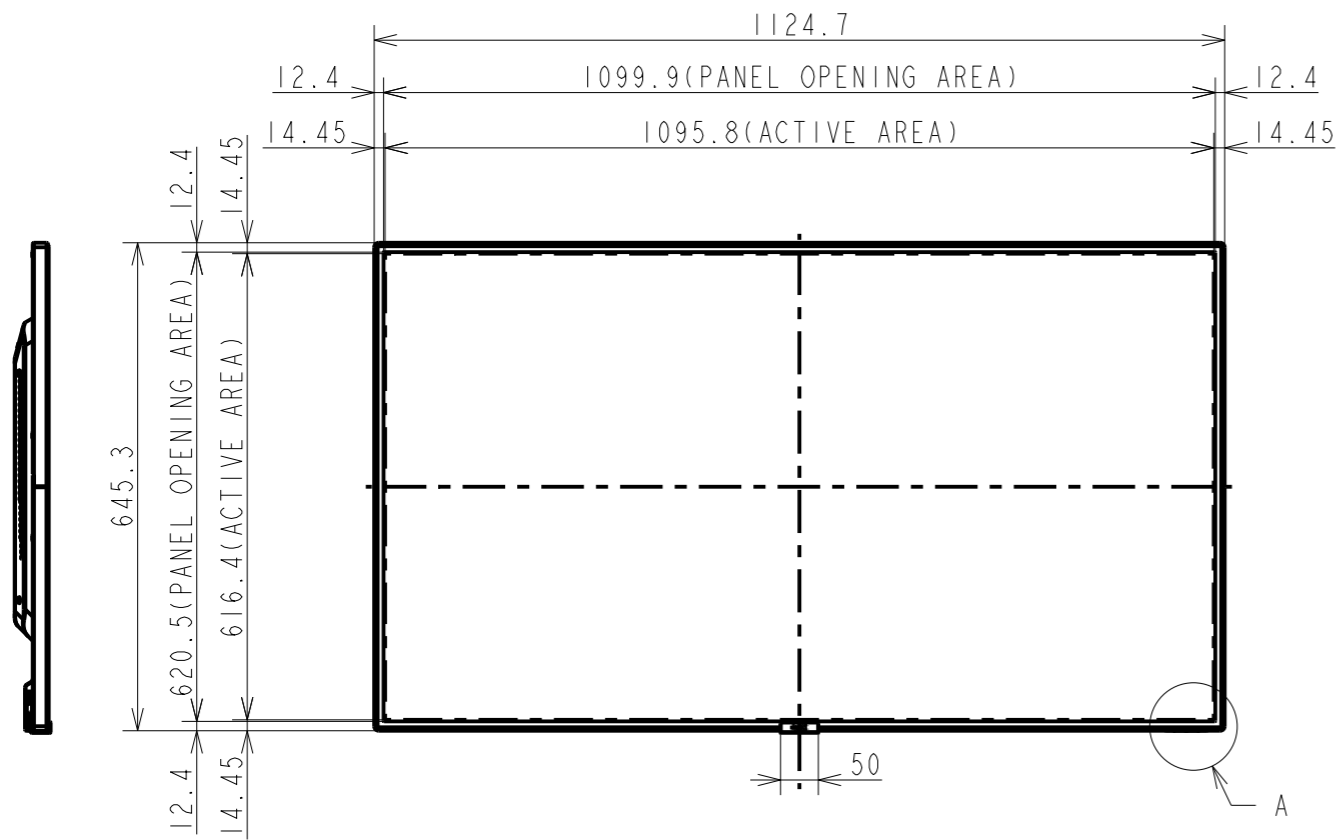

# C501 OUTLINE

The center of gravity: It is within 10mm from active center.

SECTION E-E

DETAIL F  
SCALE 1:1

M3 FOR ORNAMENT  
5-M3 FOR MINI-PC

DETAIL B  
SCALE 1:2

DETAIL A  
SCALE 1:2

UNIT	mm
MODEL	C501
SCALE	1:10
NEC Display Solutions 2017/11/02	