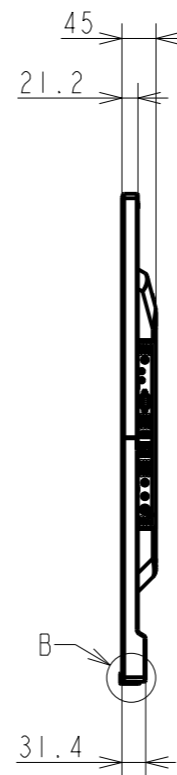

# C501 OUTLINE

The center of gravity: It is within 10mm from active center.

SECTION E-E

DETAIL F  
SCALE 1:1

M3 FOR ORNAMENT  
5-M3 FOR MINI-PC

DETAIL B  
SCALE 1:2

DETAIL A  
SCALE 1:2

UNIT	mm
MODEL	C501
SCALE	1:10
NEC Display Solutions 2017/11/02	