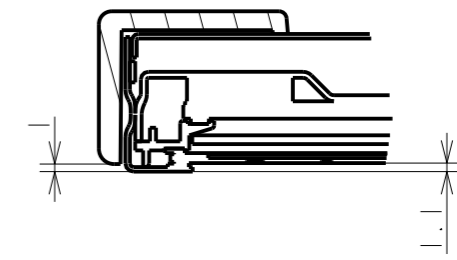

# C501 OUTLINE

The center of gravity: It is within 10mm from active center.

SECTION E-E

DETAIL F  
SCALE 1:1

M3 FOR ORNAMENT  
5-M3 FOR MINI-PC

DETAIL B  
SCALE 1:2

DETAIL A  
SCALE 1:2

UNIT	mm
MODEL	C501
SCALE	1:10
NEC Display Solutions 2017/11/02	