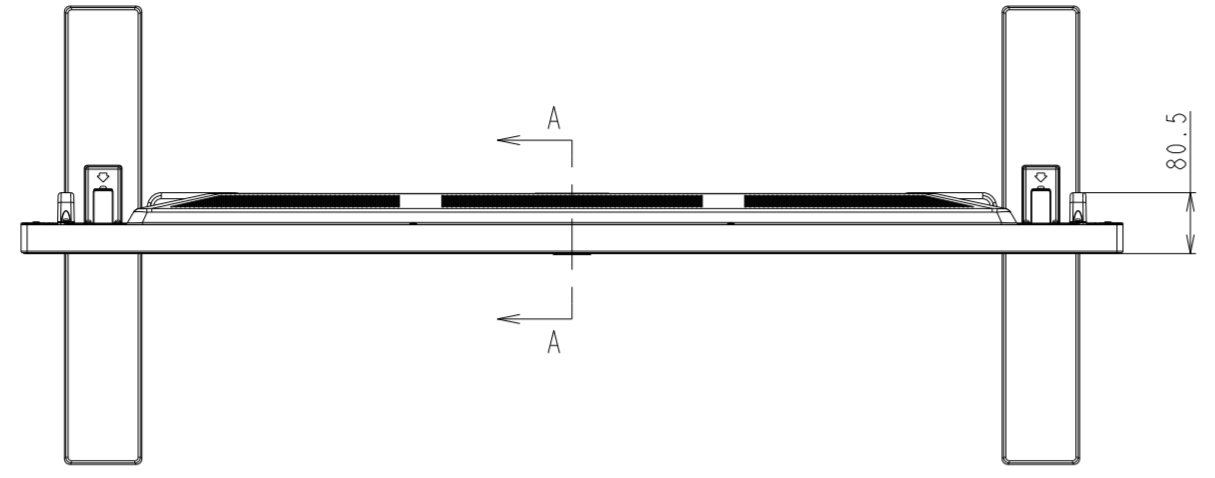

# C651Q OUTLINE WITH ST-801

UNIT	mm
MODEL	C651Q
SCALE	1/10
NEC Display Solutions	
2018/11/27	