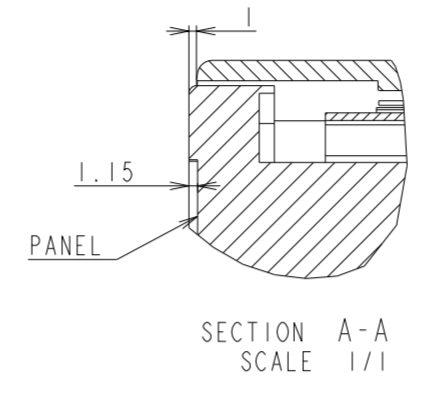

# C651Q OUTLINE WITH ST-801

UNIT	mm
MODEL	C651Q
SCALE	1/10
NEC Display Solutions	
2018/11/27	