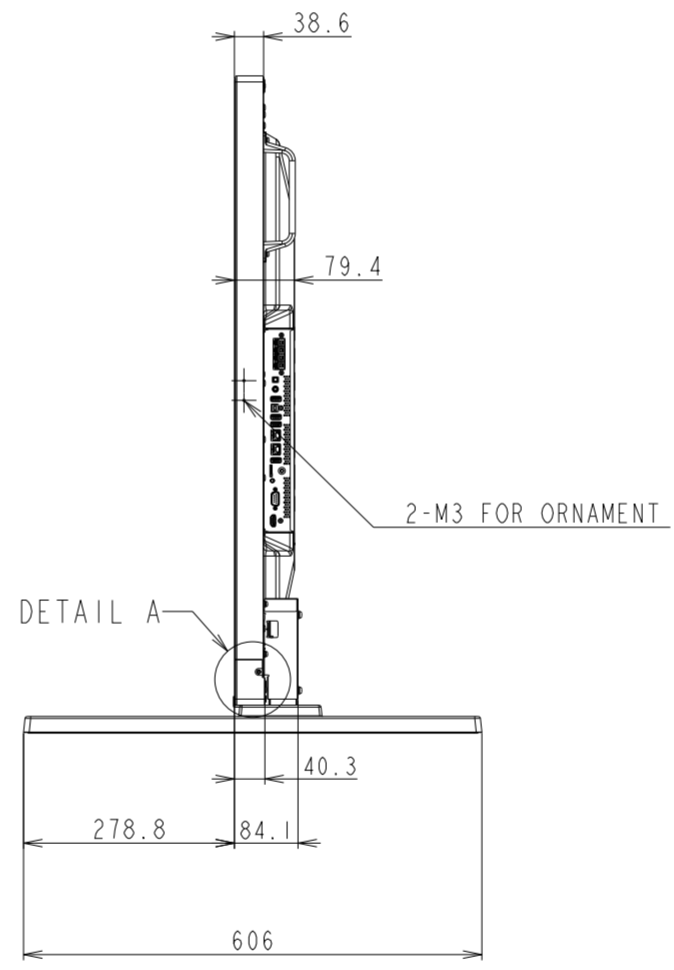

# C651Q OUTLINE WITH ST-801

UNIT	mm
MODEL	C651Q
SCALE	1/10
NEC Display Solutions	
2018/11/27	