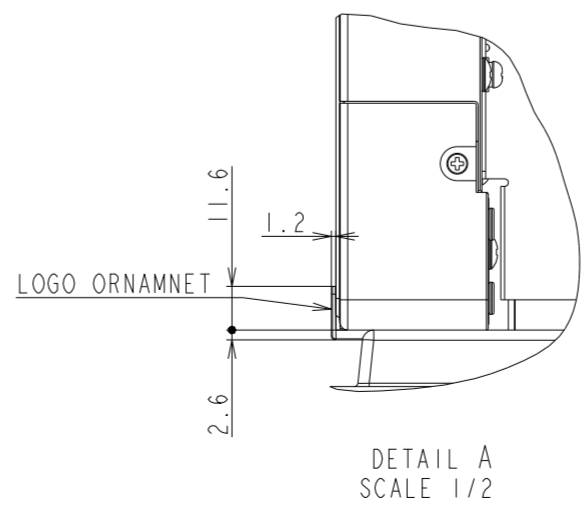

# C651Q OUTLINE WITH ST-801

UNIT	mm
MODEL	C651Q
SCALE	1/10
NEC Display Solutions	
2018/11/27	