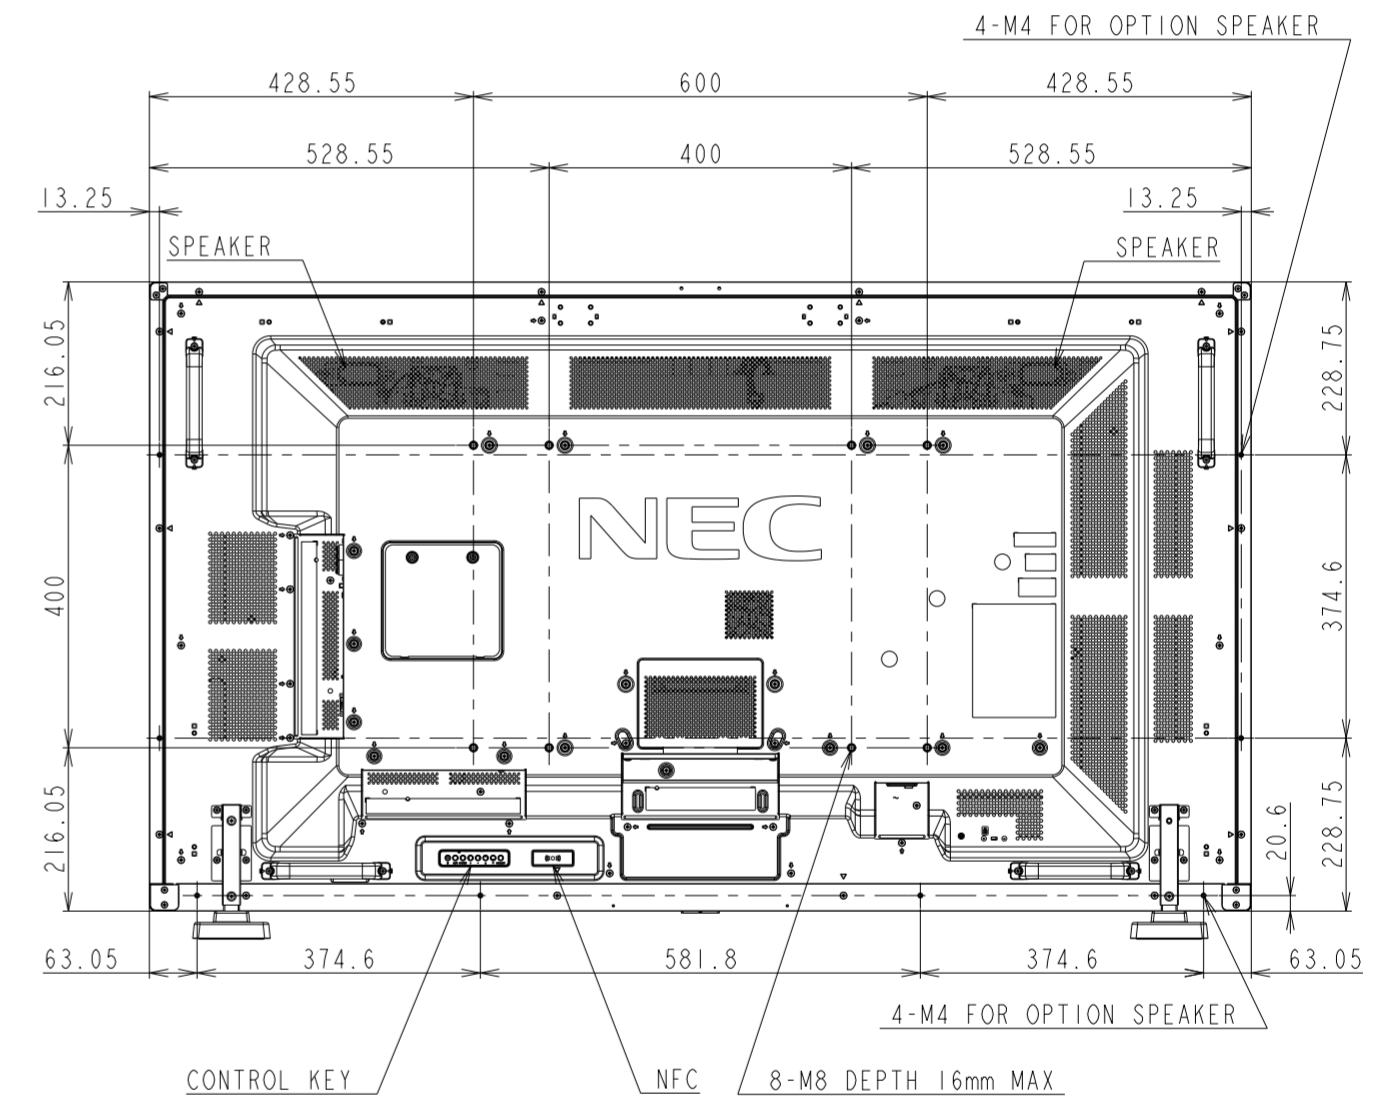

# C651Q OUTLINE WITH ST-801

UNIT	mm
MODEL	C651Q
SCALE	1/10
NEC Display Solutions	
2018/11/27	