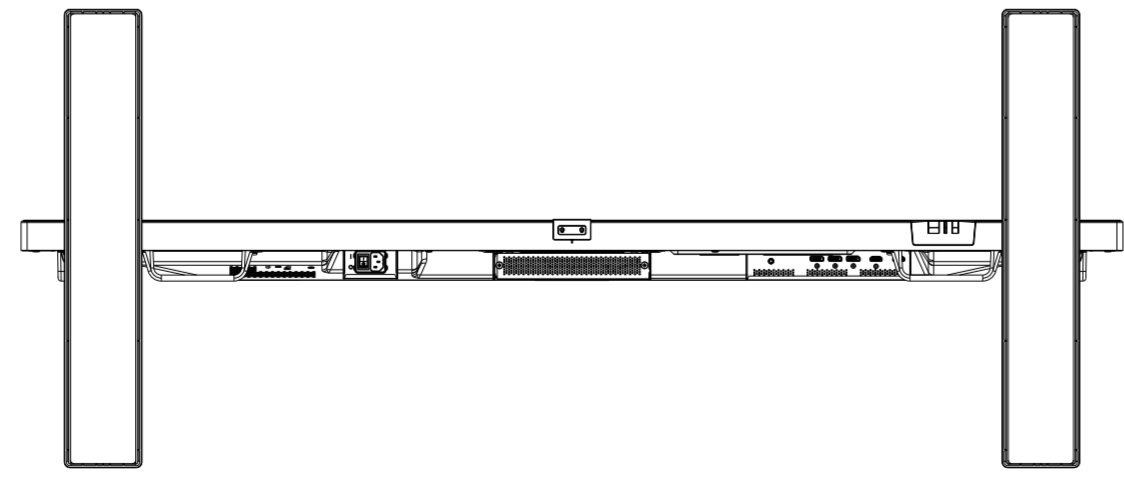

# C651Q OUTLINE WITH ST-801

UNIT	mm
MODEL	C651Q
SCALE	1/10
NEC Display Solutions	
2018/11/27	