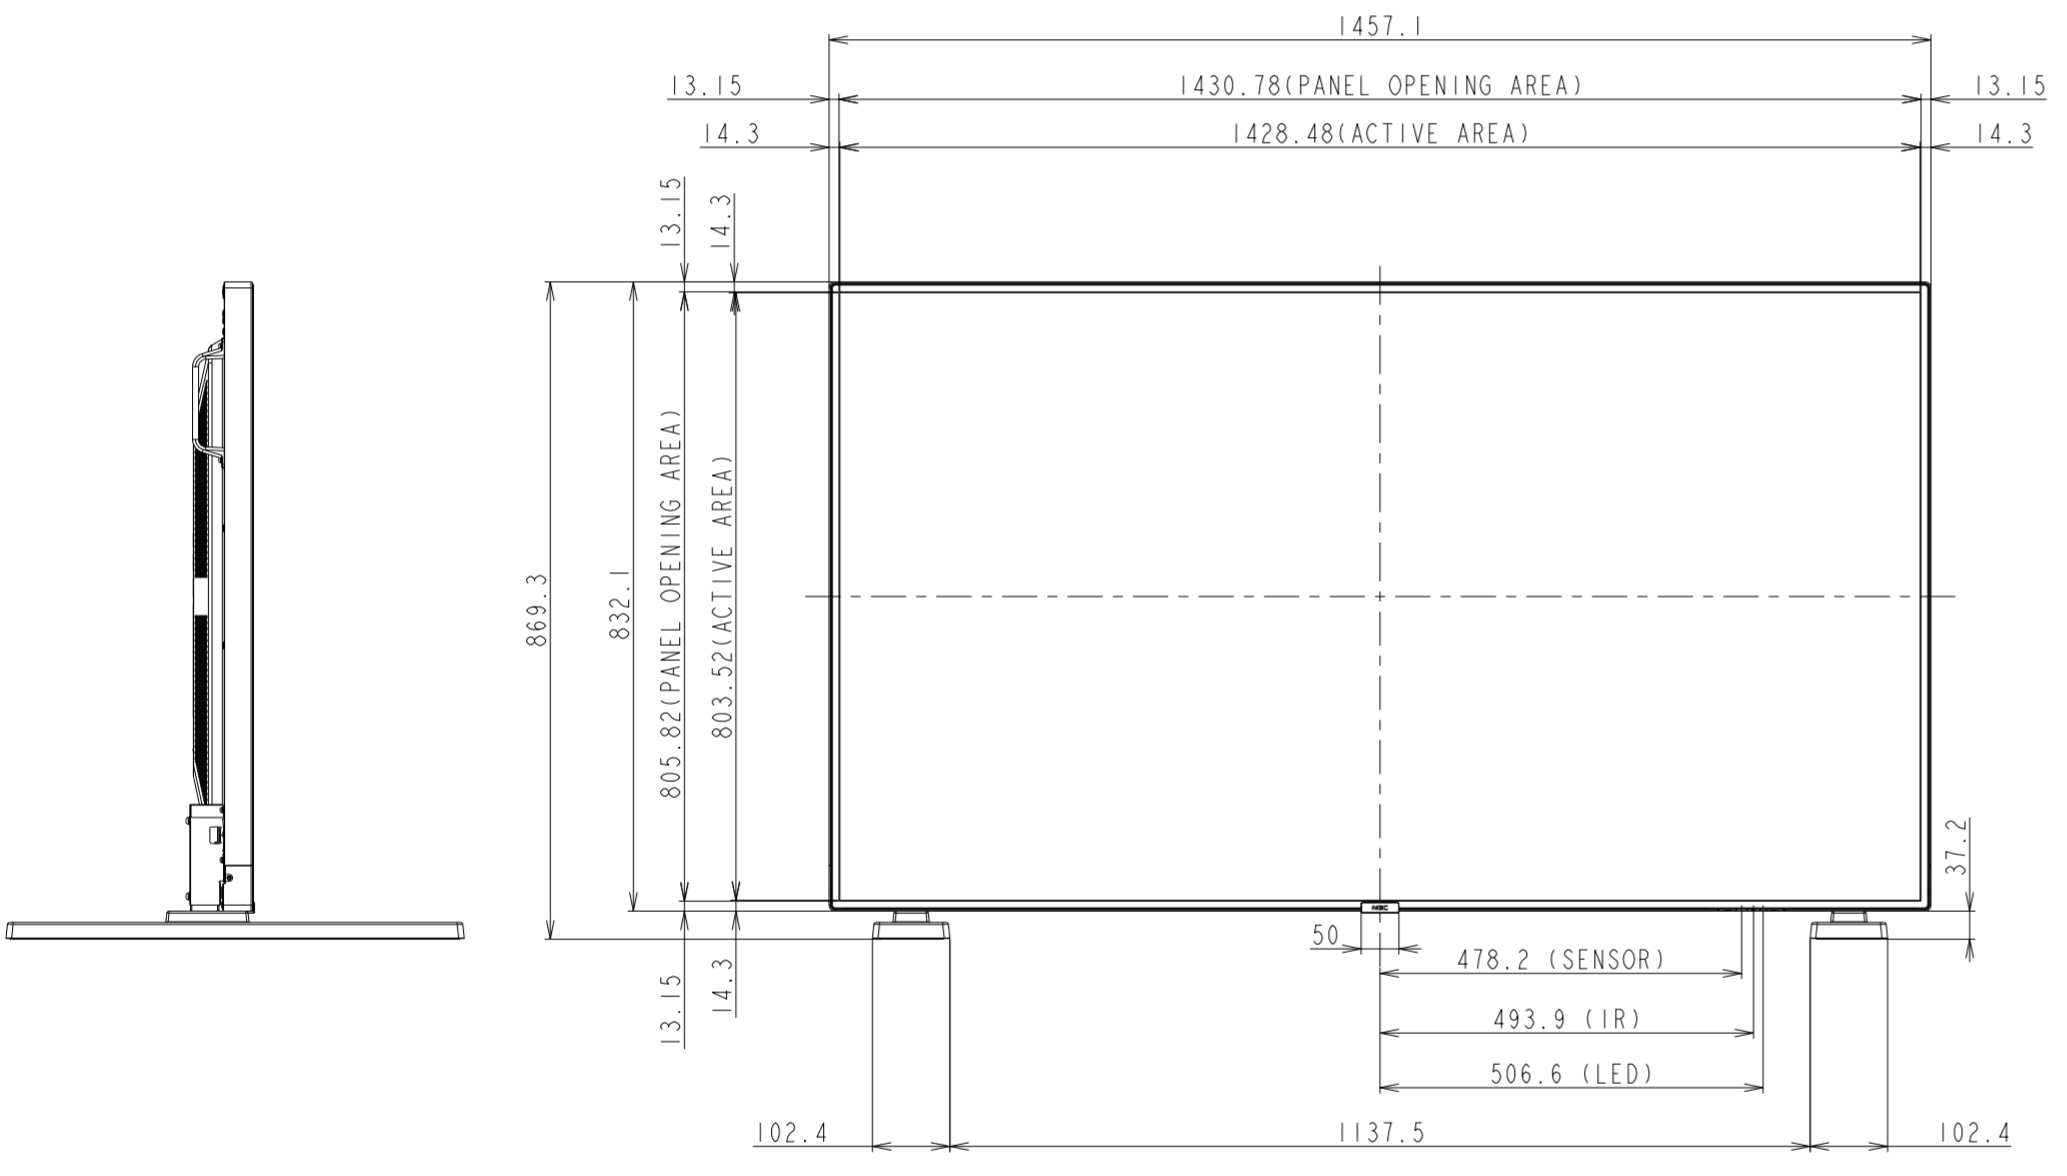

# C651Q OUTLINE WITH ST-801

UNIT	mm
MODEL	C651Q
SCALE	1/10
NEC Display Solutions	
2018/11/27	