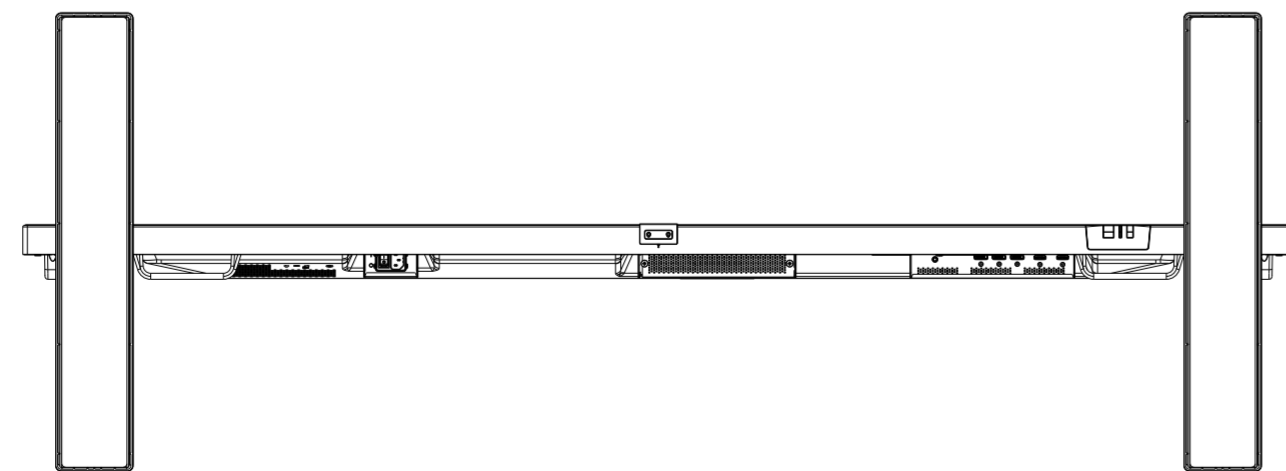

C751Q OUTLINE WITH ST-801

SECTION A-A
SCALE 1/1

DETAIL A
SCALE 1/2

UNIT	mm
MODEL	C751Q
SCALE	1/10
NEC Display Solutions 2018/04/13	