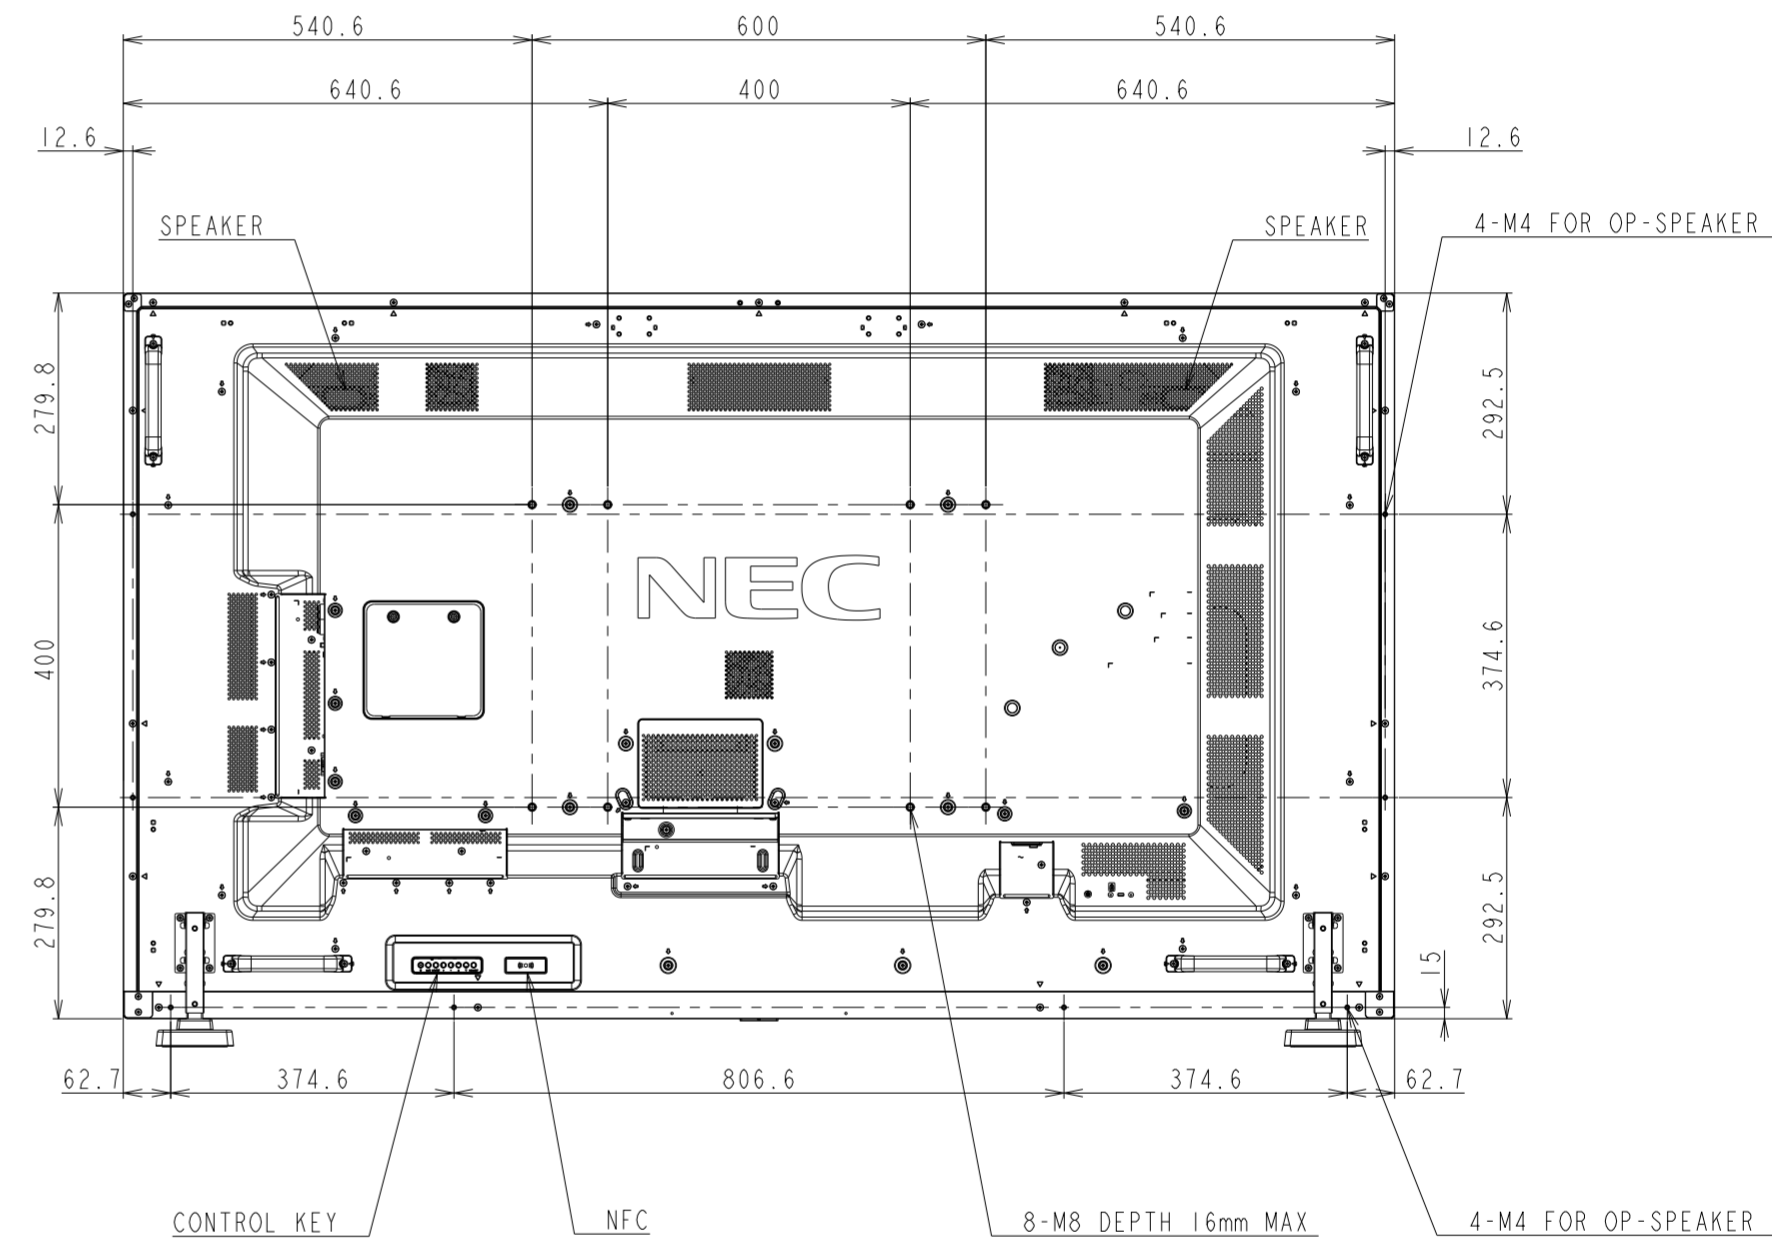

C751Q OUTLINE WITH ST-801

SECTION A-A
SCALE 1/1

DETAIL A
SCALE 1/2

UNIT	mm
MODEL	C751Q
SCALE	1/10
NEC Display Solutions 2018/04/13	