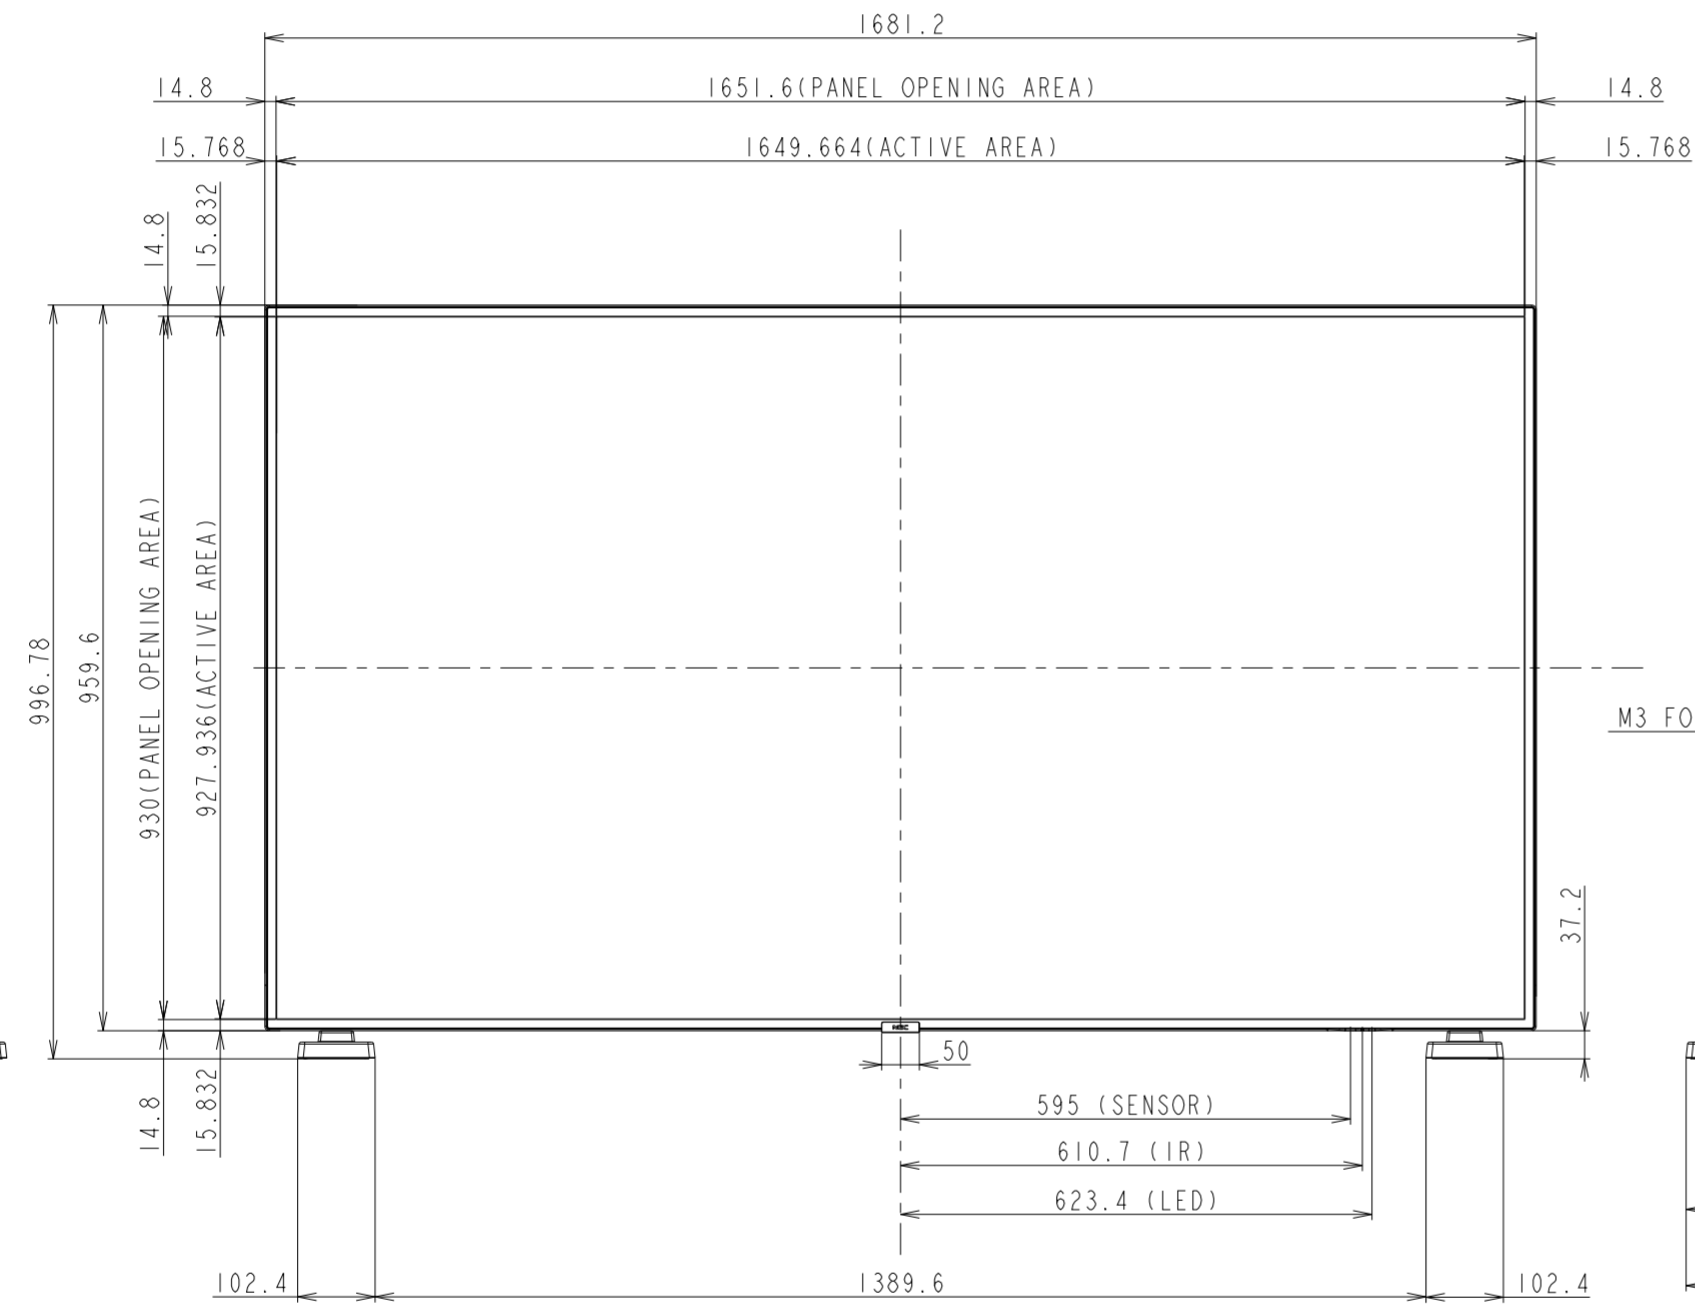

C751Q OUTLINE WITH ST-801

SECTION A-A
SCALE 1/1

DETAIL A
SCALE 1/2

UNIT	mm
MODEL	C751Q
SCALE	1/10
NEC Display Solutions 2018/04/13	