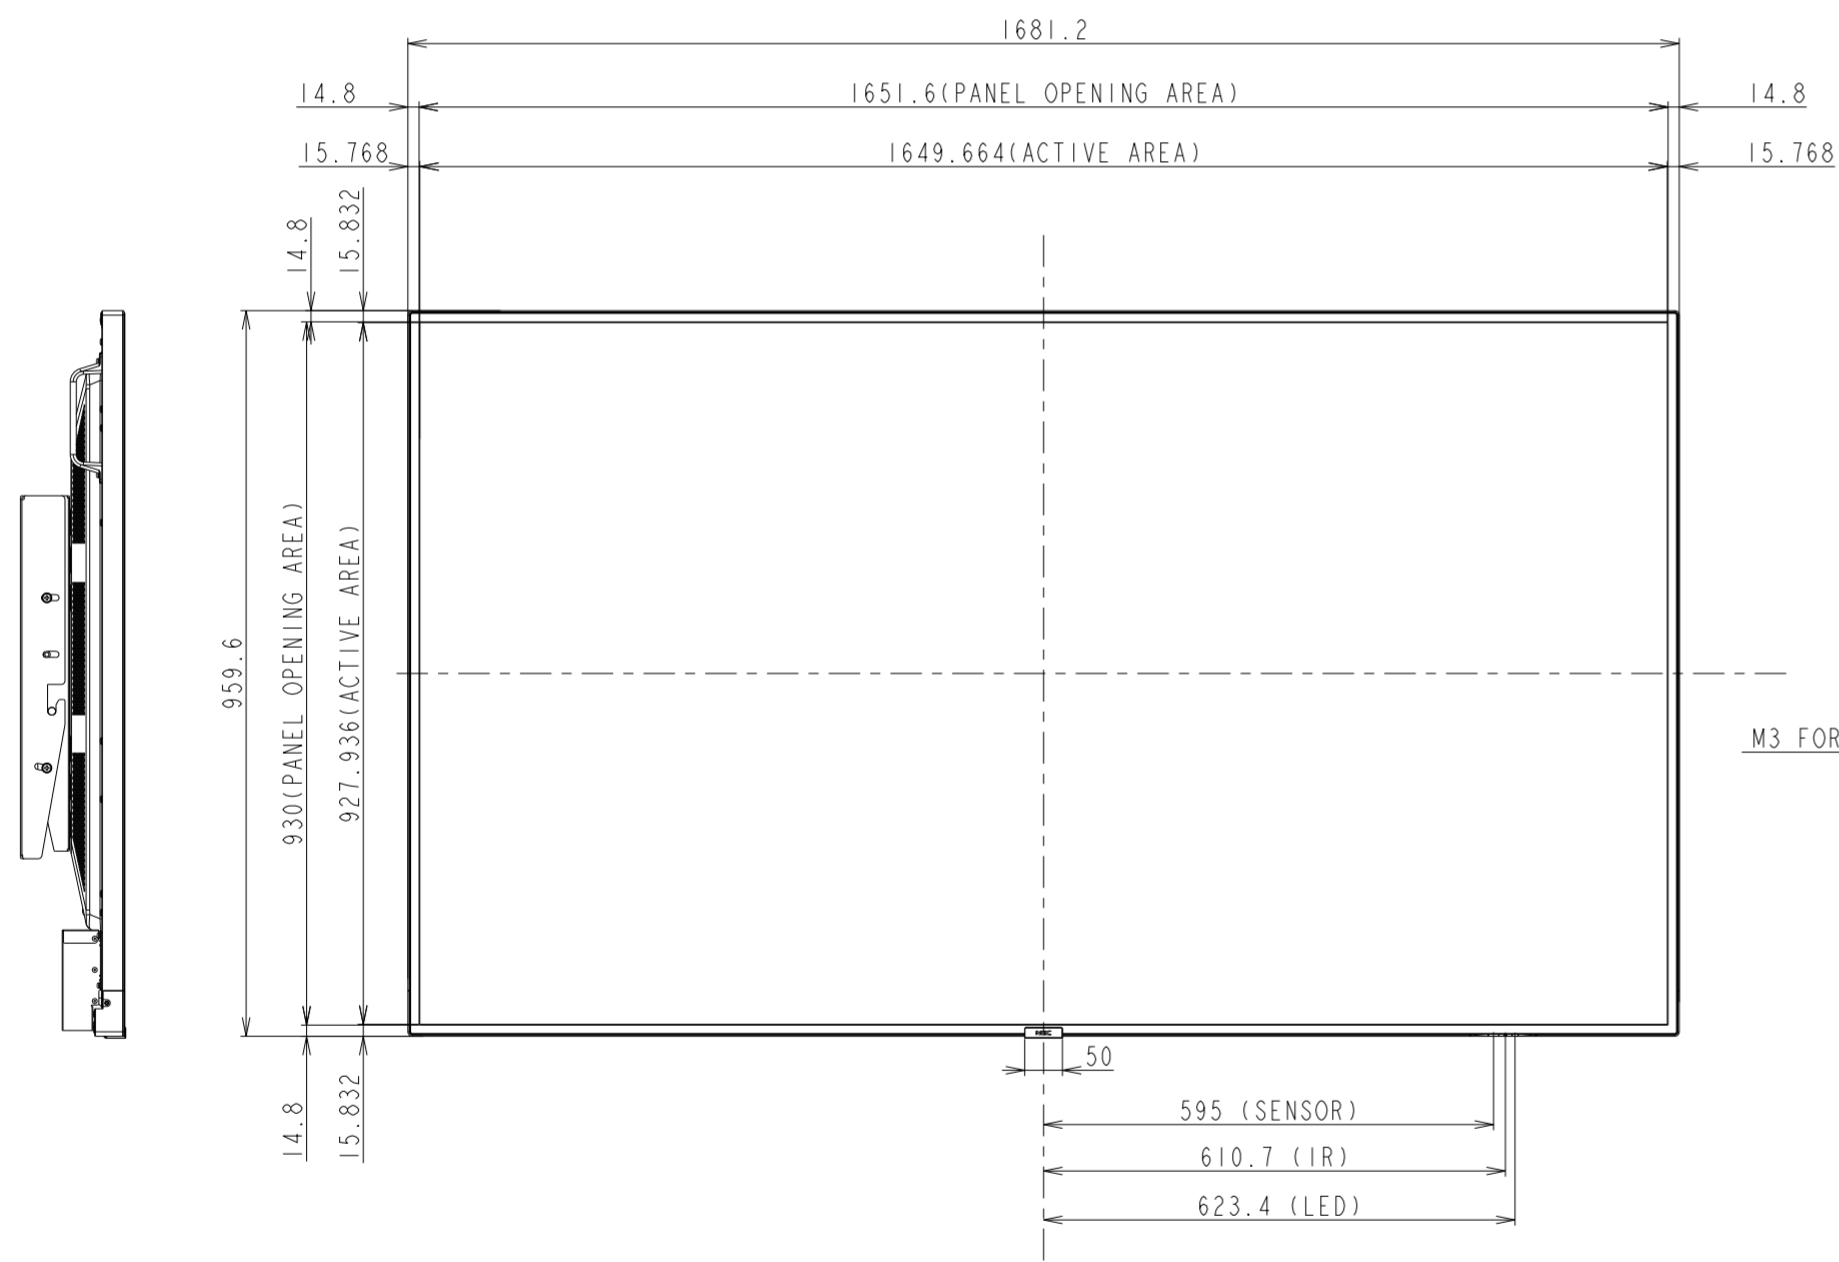

# C751Q OUTLINE WITH ST-TM50

SECTION A-A  
SCALE 1/1

傾斜時

DETAIL A  
SCALE 1/2

UNIT	mm
MODEL	C751Q
SCALE	1/10
NEC Display Solutions 2018/04/13	