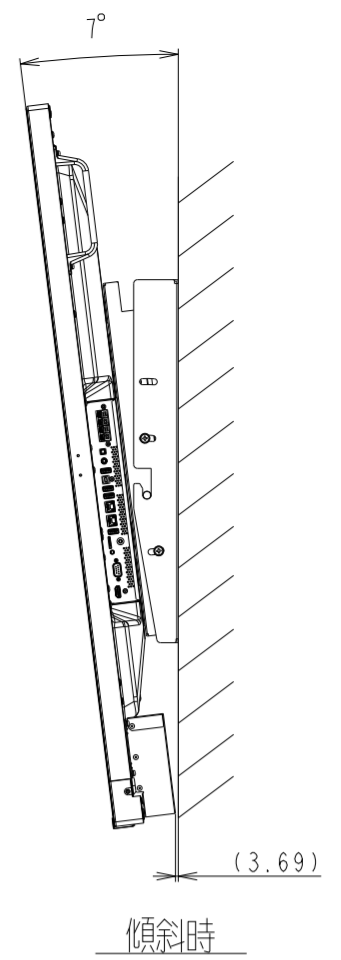

# C751Q OUTLINE WITH ST-TM50

SECTION A-A  
SCALE 1/1

傾斜時

DETAIL A  
SCALE 1/2

UNIT	mm
MODEL	C751Q
SCALE	1/10
NEC Display Solutions 2018/04/13	