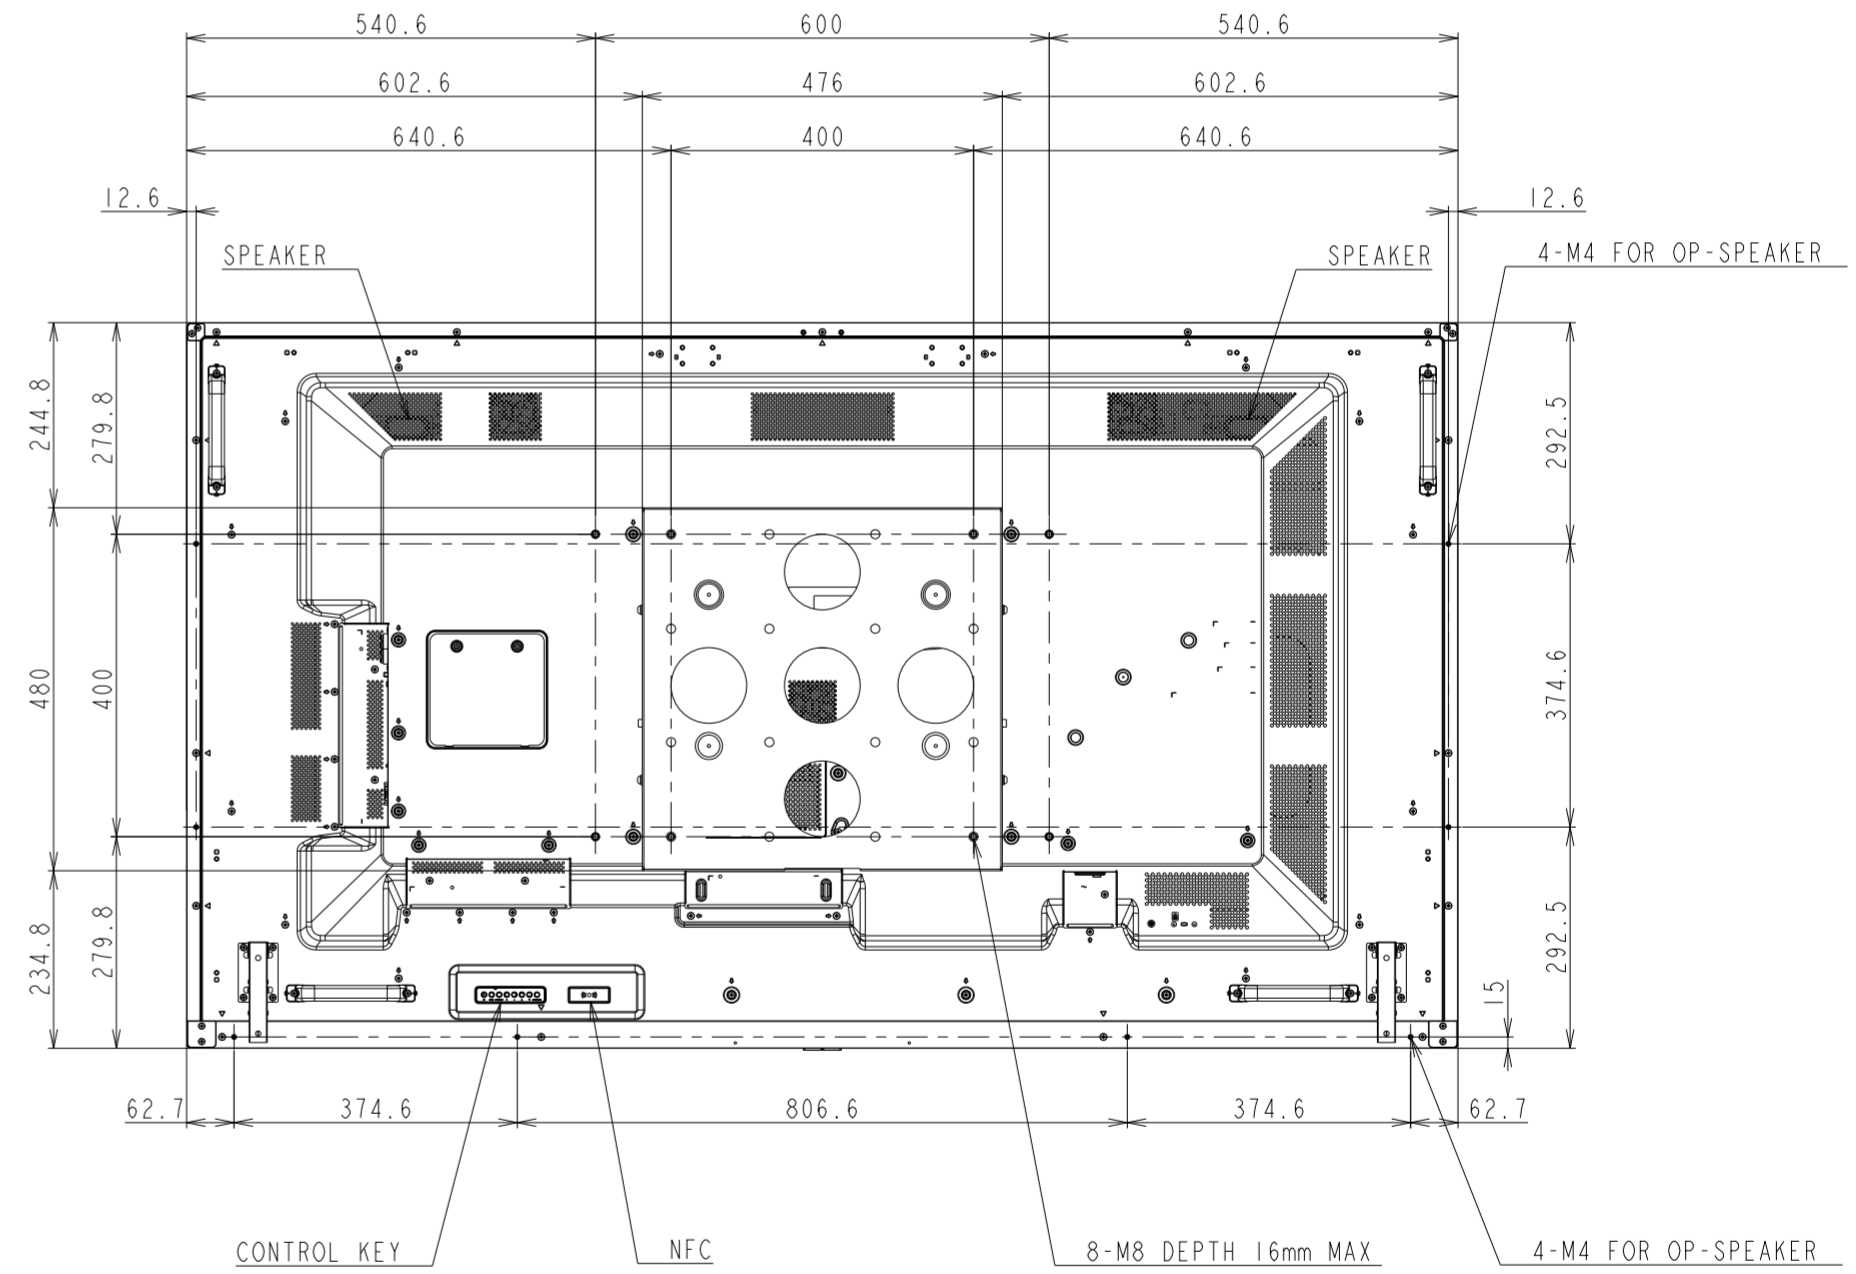

# C751Q OUTLINE WITH ST-TM50

SECTION A-A  
SCALE 1/1

傾斜時

DETAIL A  
SCALE 1/2

UNIT	mm
MODEL	C751Q
SCALE	1/10
NEC Display Solutions 2018/04/13	