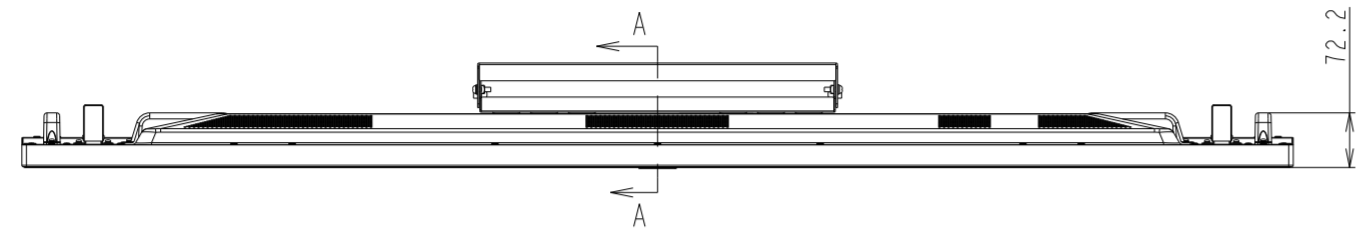

# C751Q OUTLINE WITH ST-TM50

SECTION A-A  
SCALE 1/1

傾斜時

DETAIL A  
SCALE 1/2

UNIT	mm
MODEL	C751Q
SCALE	1/10
NEC Display Solutions 2018/04/13	