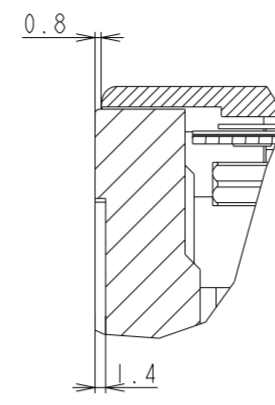

# C751Q OUTLINE WITH ST-TM50

SECTION A-A  
SCALE 1/1

傾斜時

DETAIL A  
SCALE 1/2

UNIT	mm
MODEL	C751Q
SCALE	1/10
NEC Display Solutions 2018/04/13	