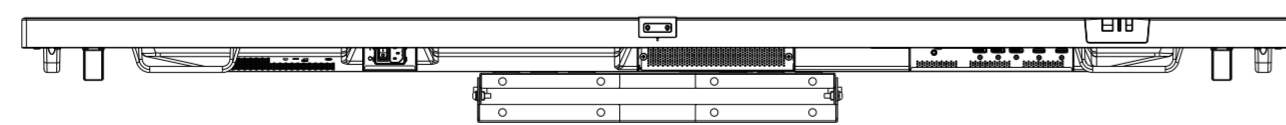

# C751Q OUTLINE WITH ST-TM50

SECTION A-A  
SCALE 1/1

傾斜時

DETAIL A  
SCALE 1/2

UNIT	mm
MODEL	C751Q
SCALE	1/10
NEC Display Solutions 2018/04/13	