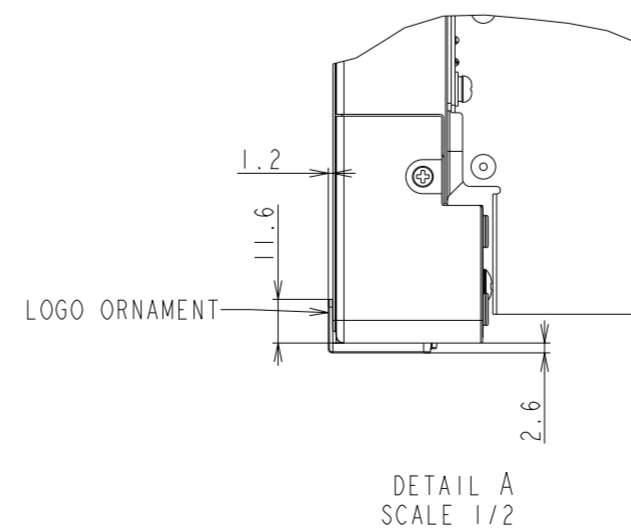

# C751Q OUTLINE WITH ST-TM50

SECTION A-A  
SCALE 1/1

傾斜時

DETAIL A  
SCALE 1/2

UNIT	mm
MODEL	C751Q
SCALE	1/10
NEC Display Solutions 2018/04/13	