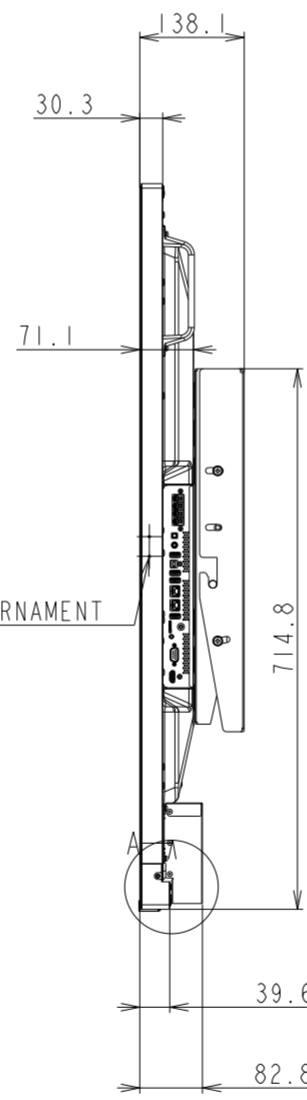

# C751Q OUTLINE WITH ST-TM50

SECTION A-A  
SCALE 1/1

傾斜時

DETAIL A  
SCALE 1/2

UNIT	mm
MODEL	C751Q
SCALE	1/10
NEC Display Solutions 2018/04/13	