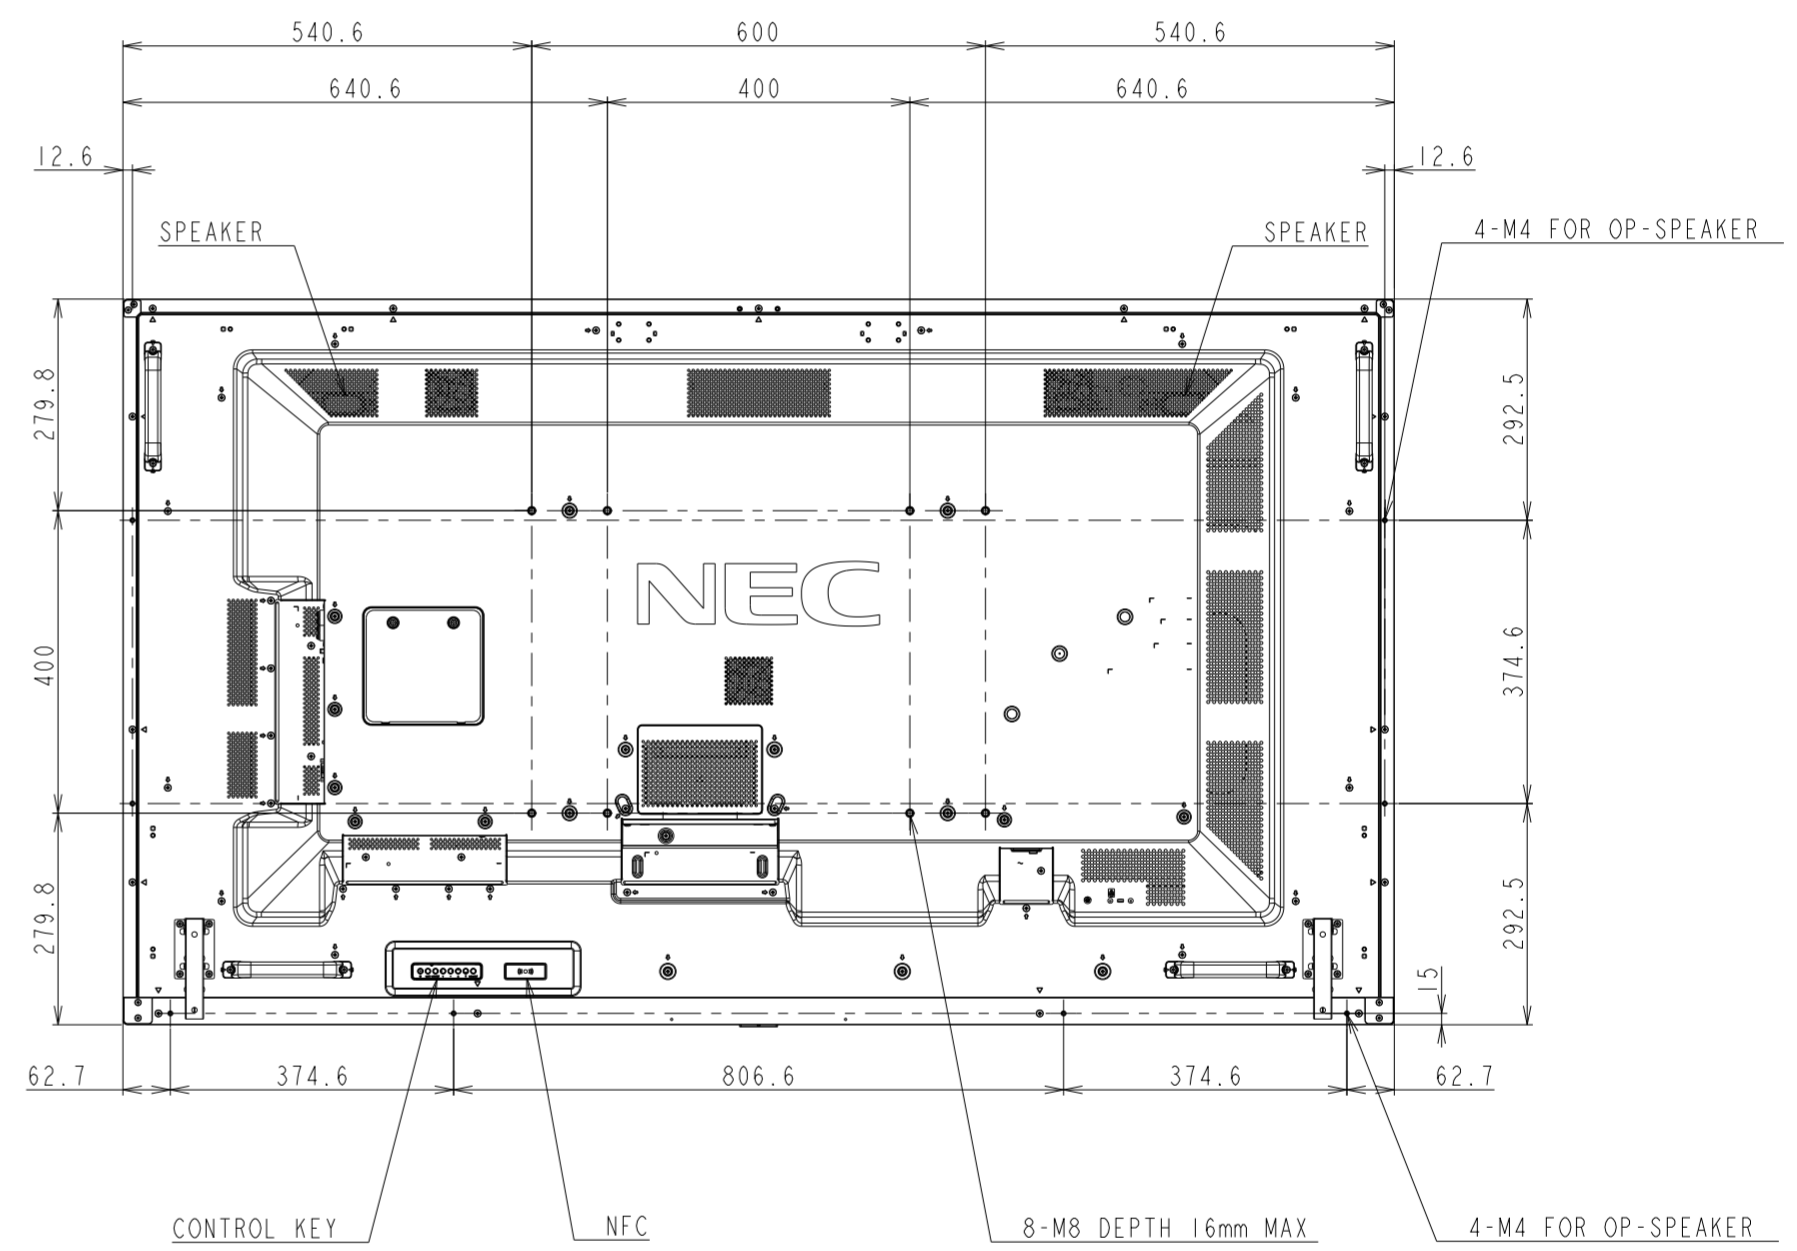

C751Q_OUTLINE

SECTION A-A
SCALE 1/1

DETAIL A
SCALE 1/2

UNIT	mm
MODEL	C751Q
SCALE	1/10
NEC Display Solutions 2018/04/13	