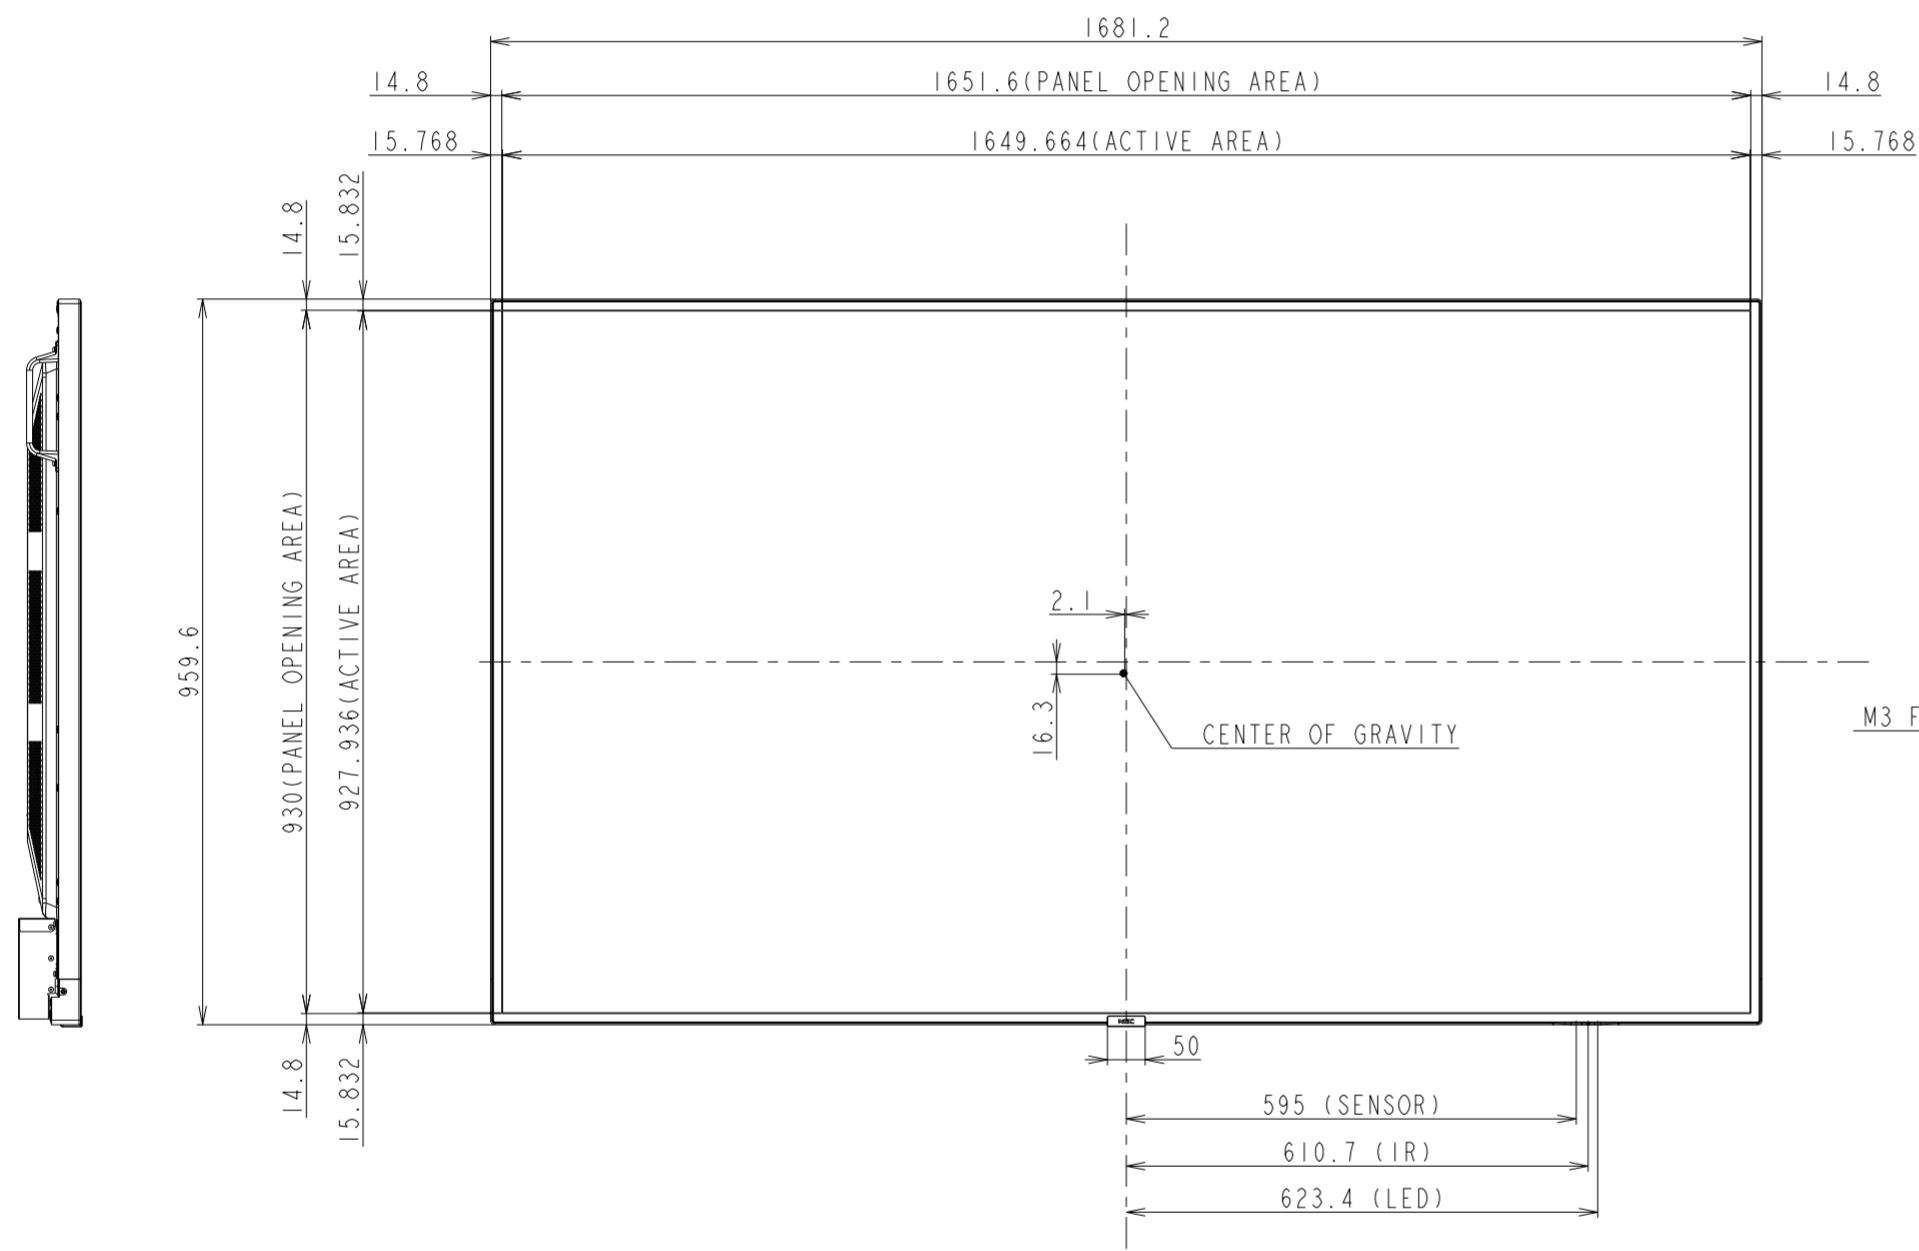

C751Q_OUTLINE

SECTION A-A
SCALE 1/1

DETAIL A
SCALE 1/2

UNIT	mm
MODEL	C751Q
SCALE	1/10
NEC Display Solutions 2018/04/13	