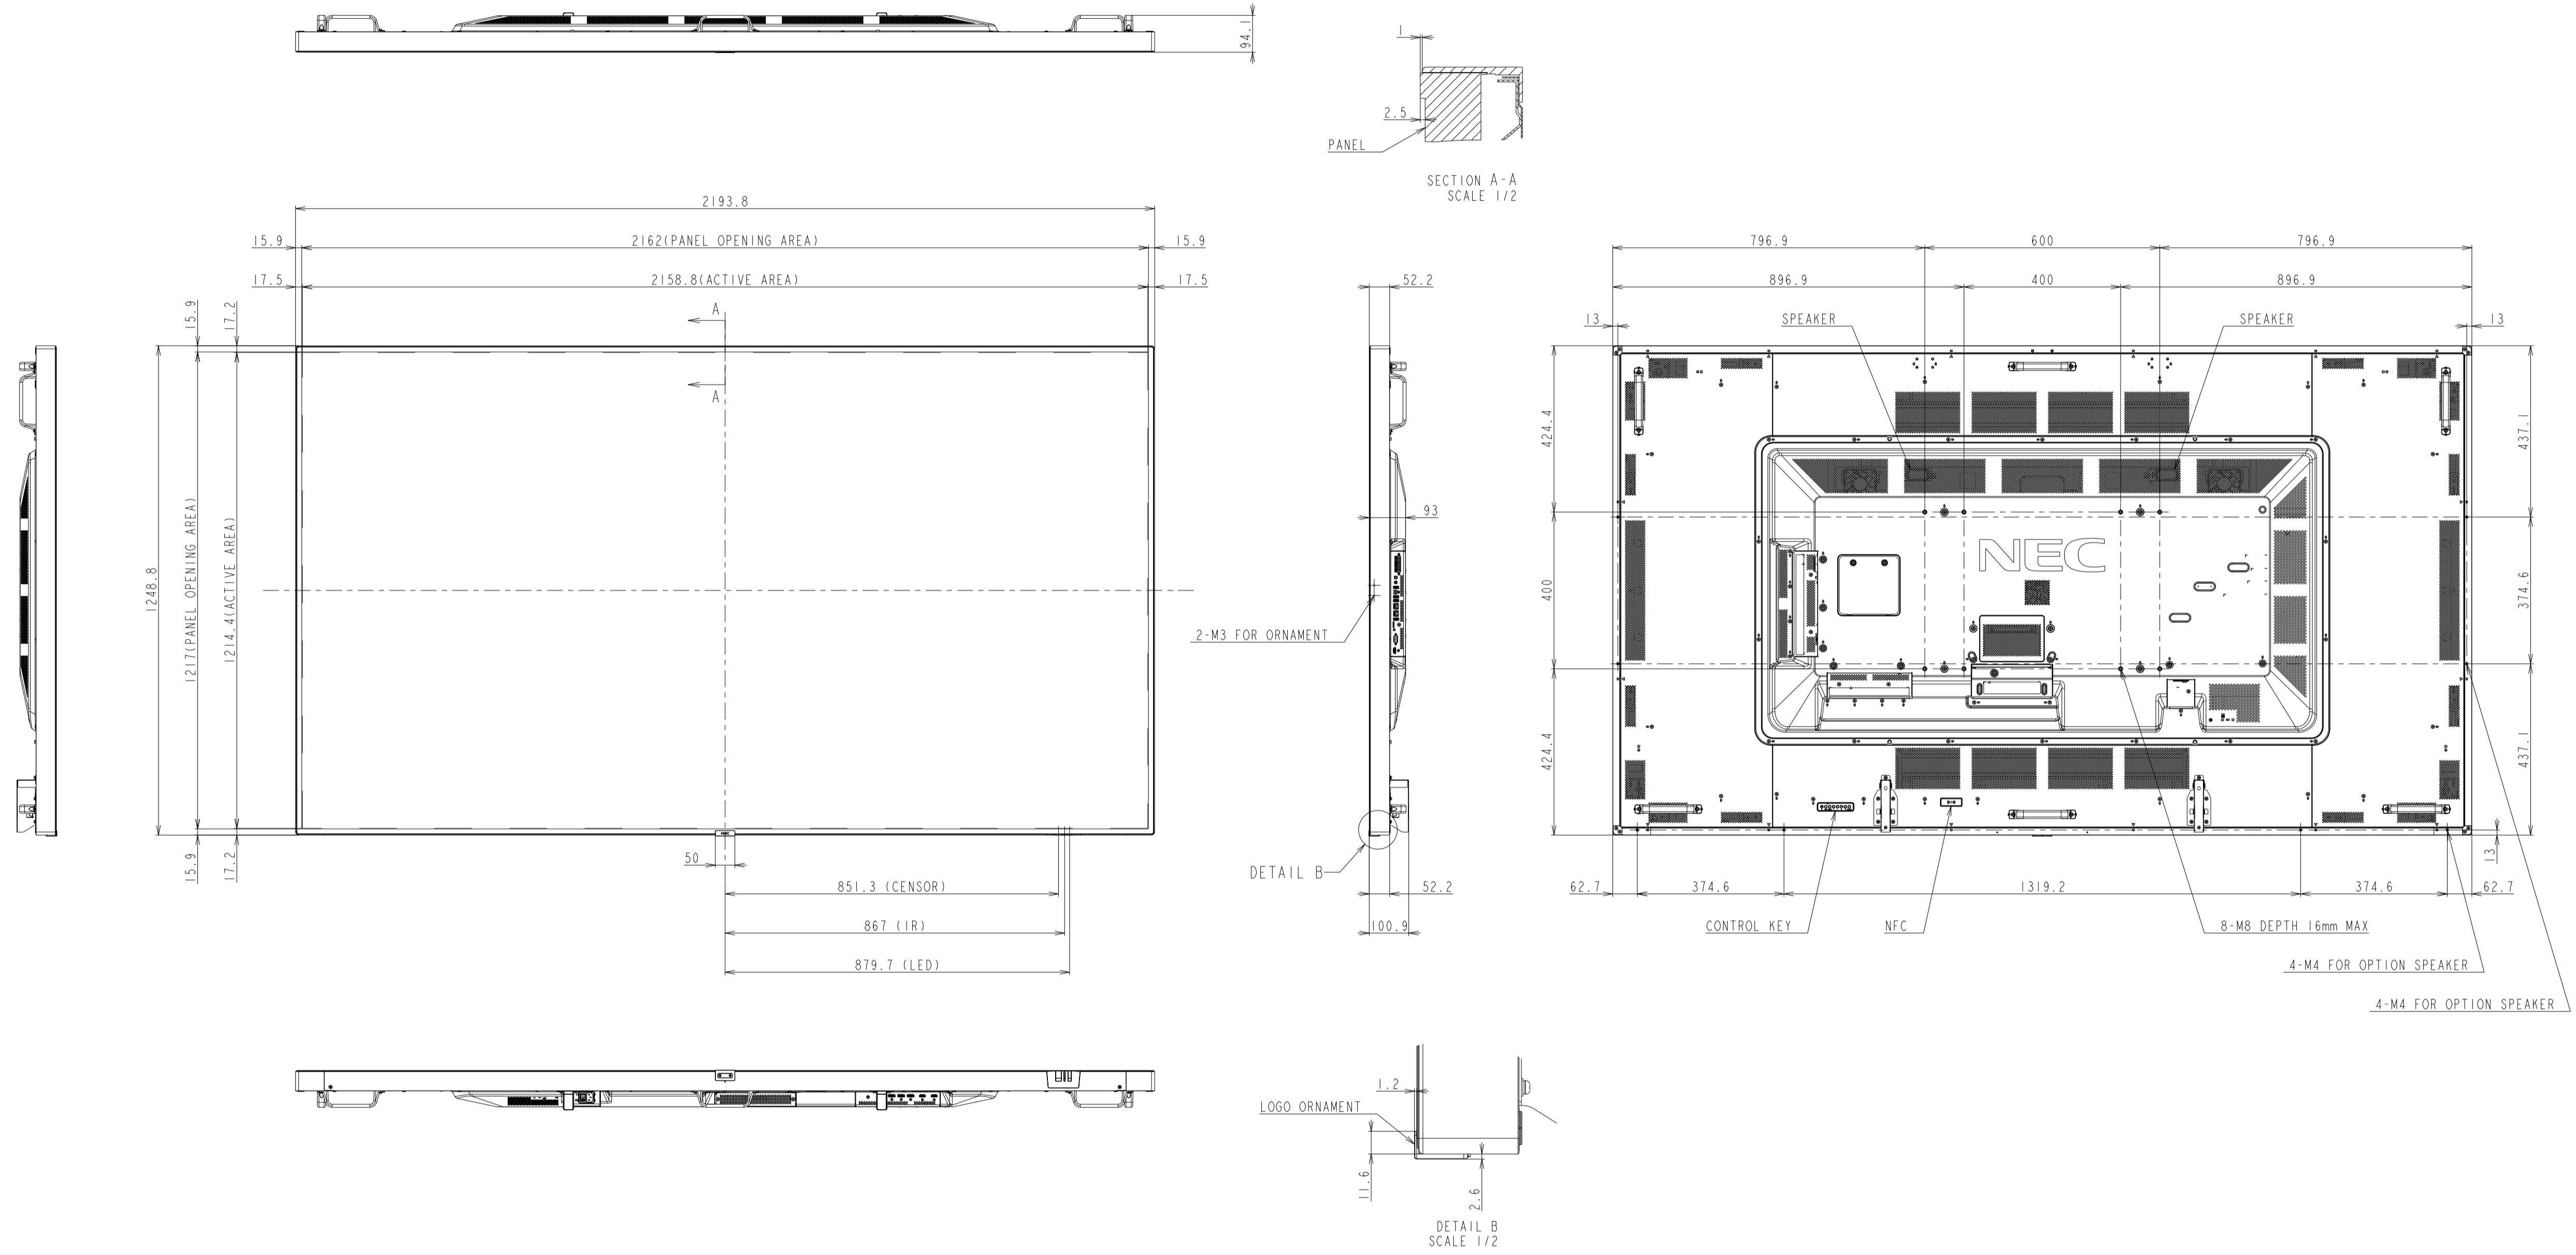

# C981Q\_OUTLINE

The center of gravity: It is within 10mm from active center.

UNIT	mm
MODEL	C981Q
SCALE	1/10
NEC Display Solutions 2018/05/22	