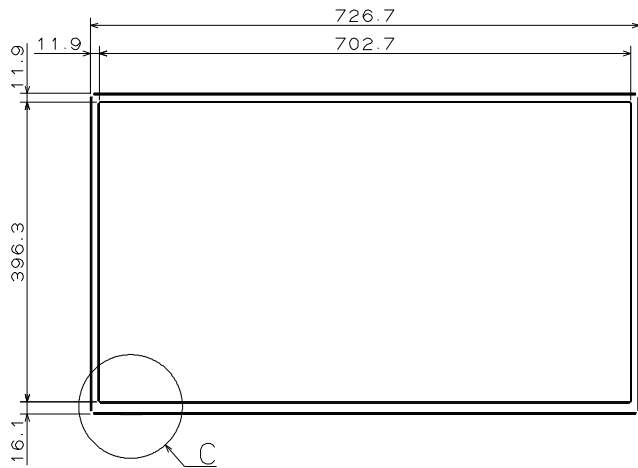

Section A-A  
Scale 2/1

Detail B  
Scale 1/1

Detail C  
Scale 1/1

Detail D  
Scale 1/1

UNIT : mm  
 Scale : 1/5  
 MODEL : E326 without stand  
 NEC Display Solutions  
 2018/5/17