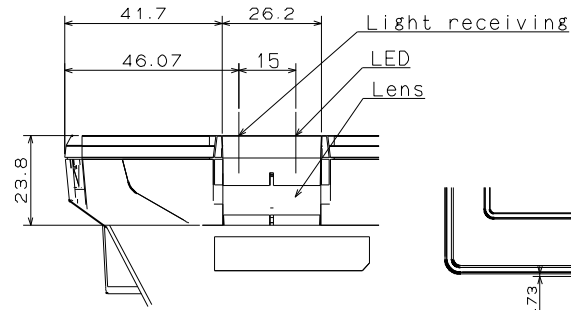

Section A-A  
Scale 2/1

Detail B  
Scale 1/1

Detail C  
Scale 1/1

Detail D  
Scale 1/1

UNIT : mm  
 Scale : 1/5  
 MODEL : E326 without stand  
 NEC Display Solutions  
 2018/5/17