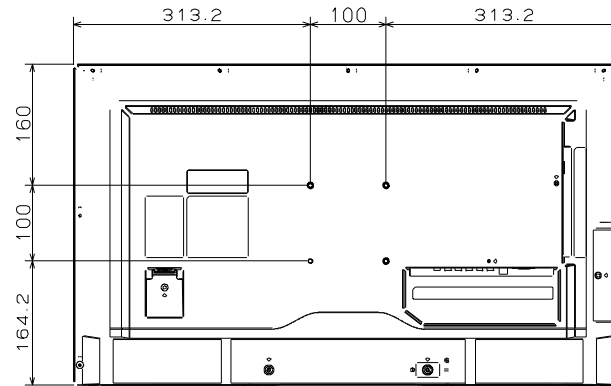

Section A-A  
Scale 2/1

Detail B  
Scale 1/1

Detail C  
Scale 1/1

Detail D  
Scale 1/1

UNIT : mm  
 Scale : 1/5  
 MODEL : E326 without stand  
 NEC Display Solutions  
 2018/5/17