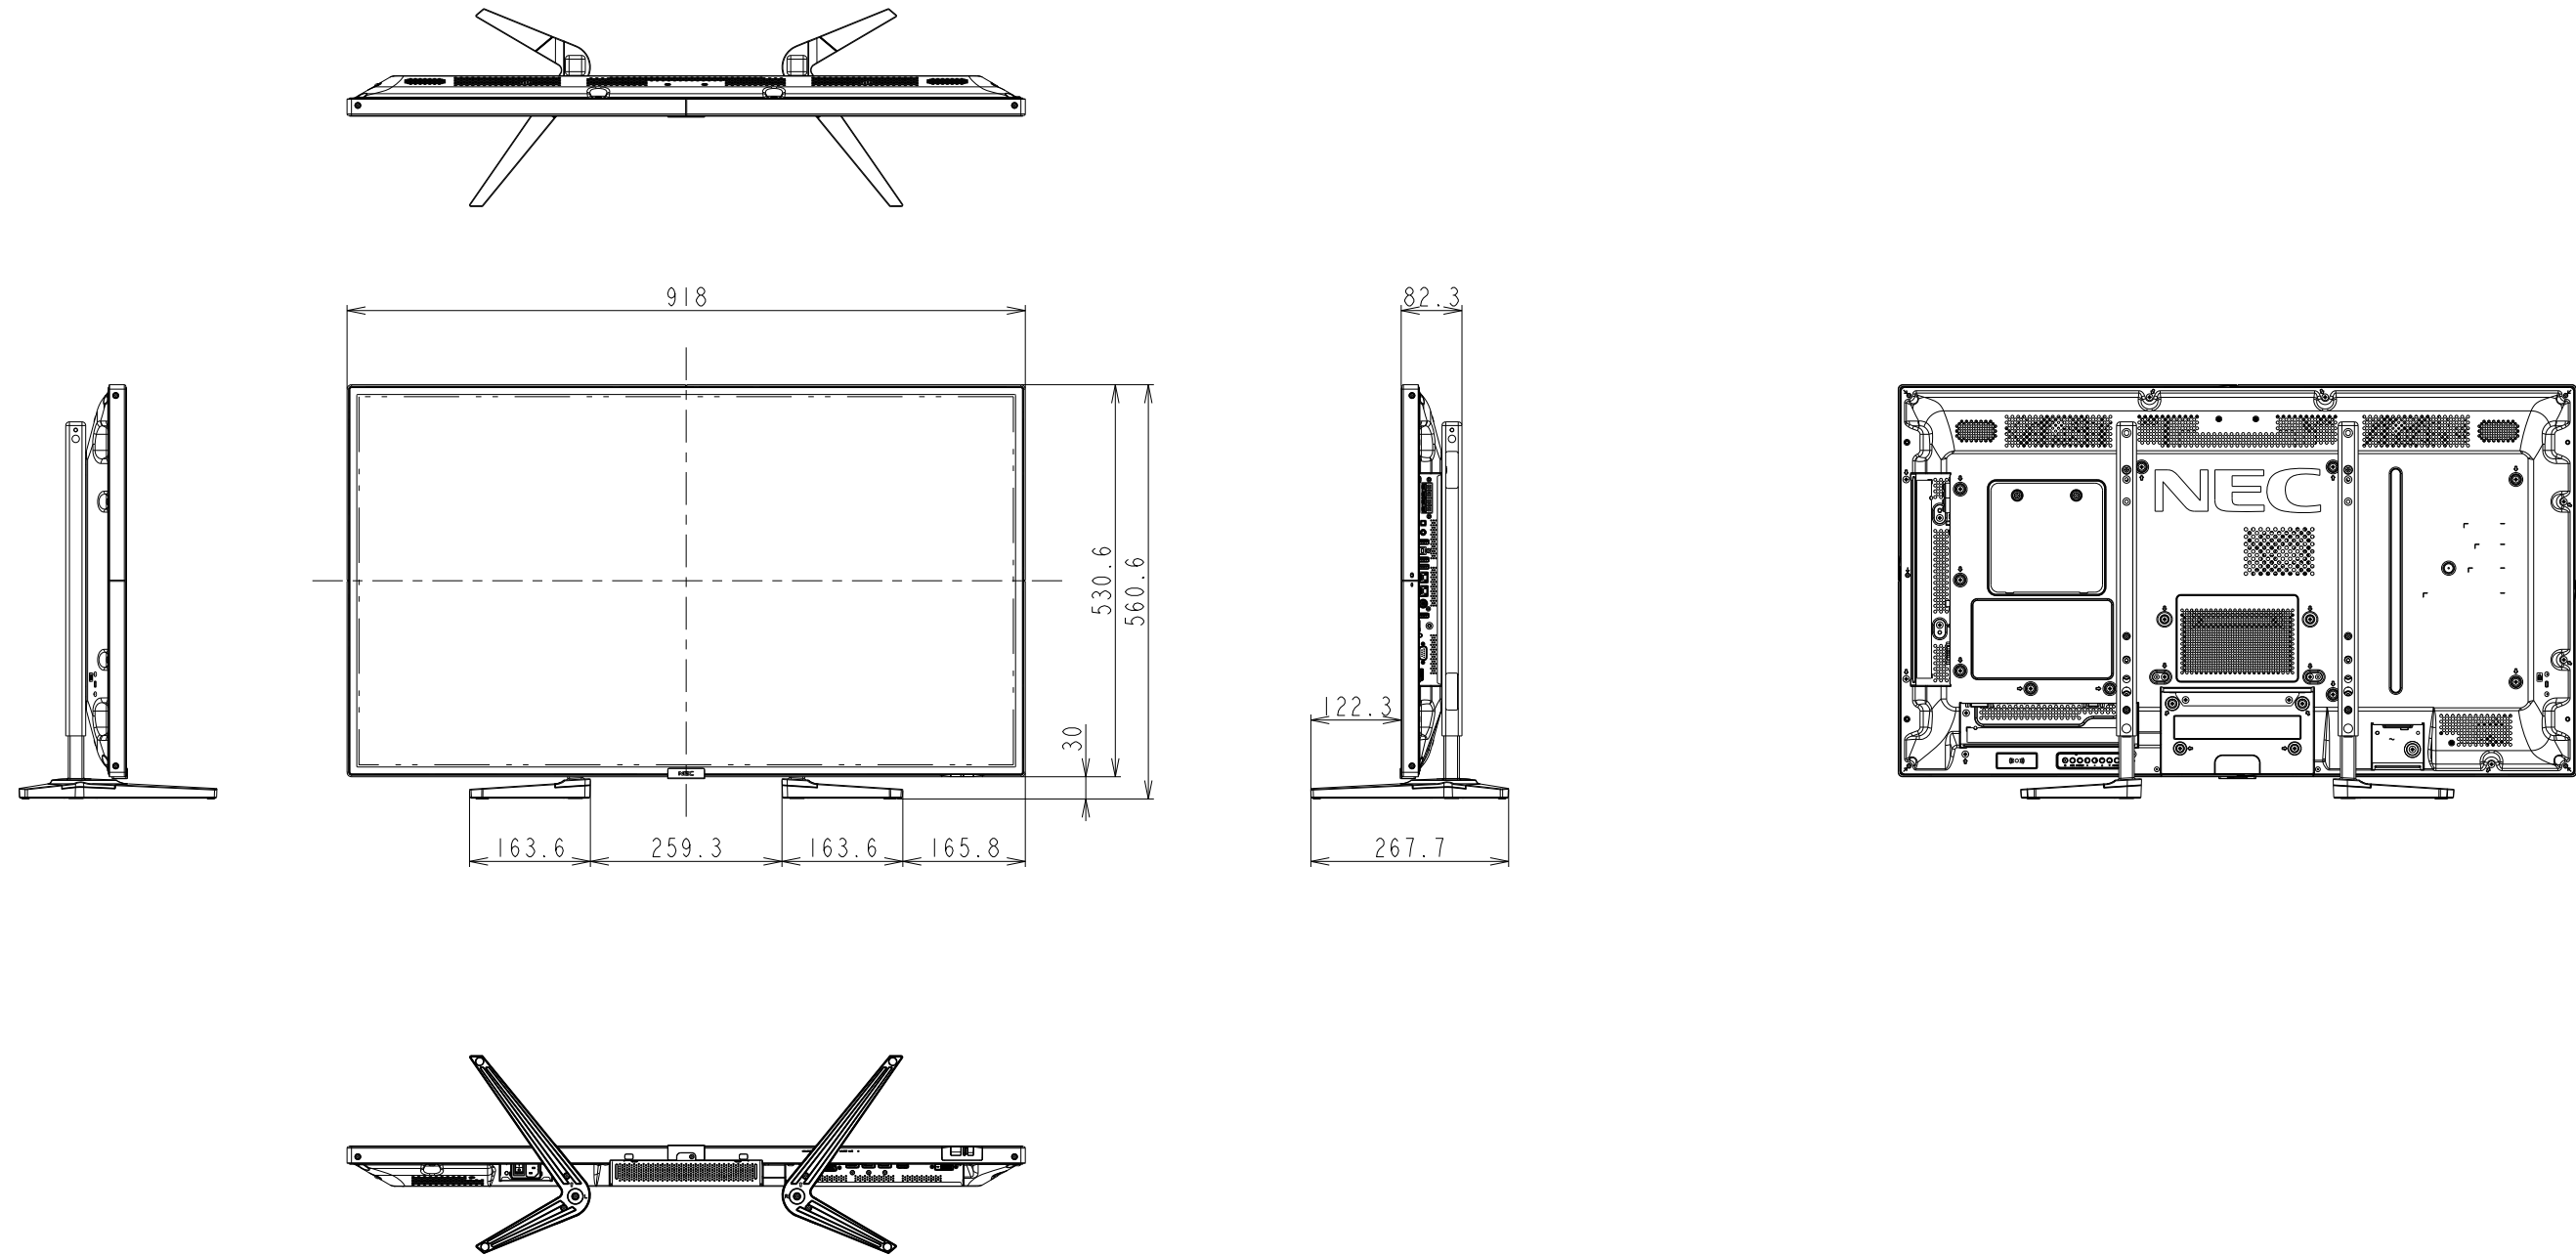

P404 OUTLINE WITH OPTION STAND (LOW)

UNIT	mm
MODEL	P404
SCALE	1/10
NEC Display Solutions 2017/01/31	

P404 OUTLINE WITH OPTION STAND (HIGH)

UNIT	mm
MODEL	P404
SCALE	1/10
NEC Display Solutions 2017/01/31	