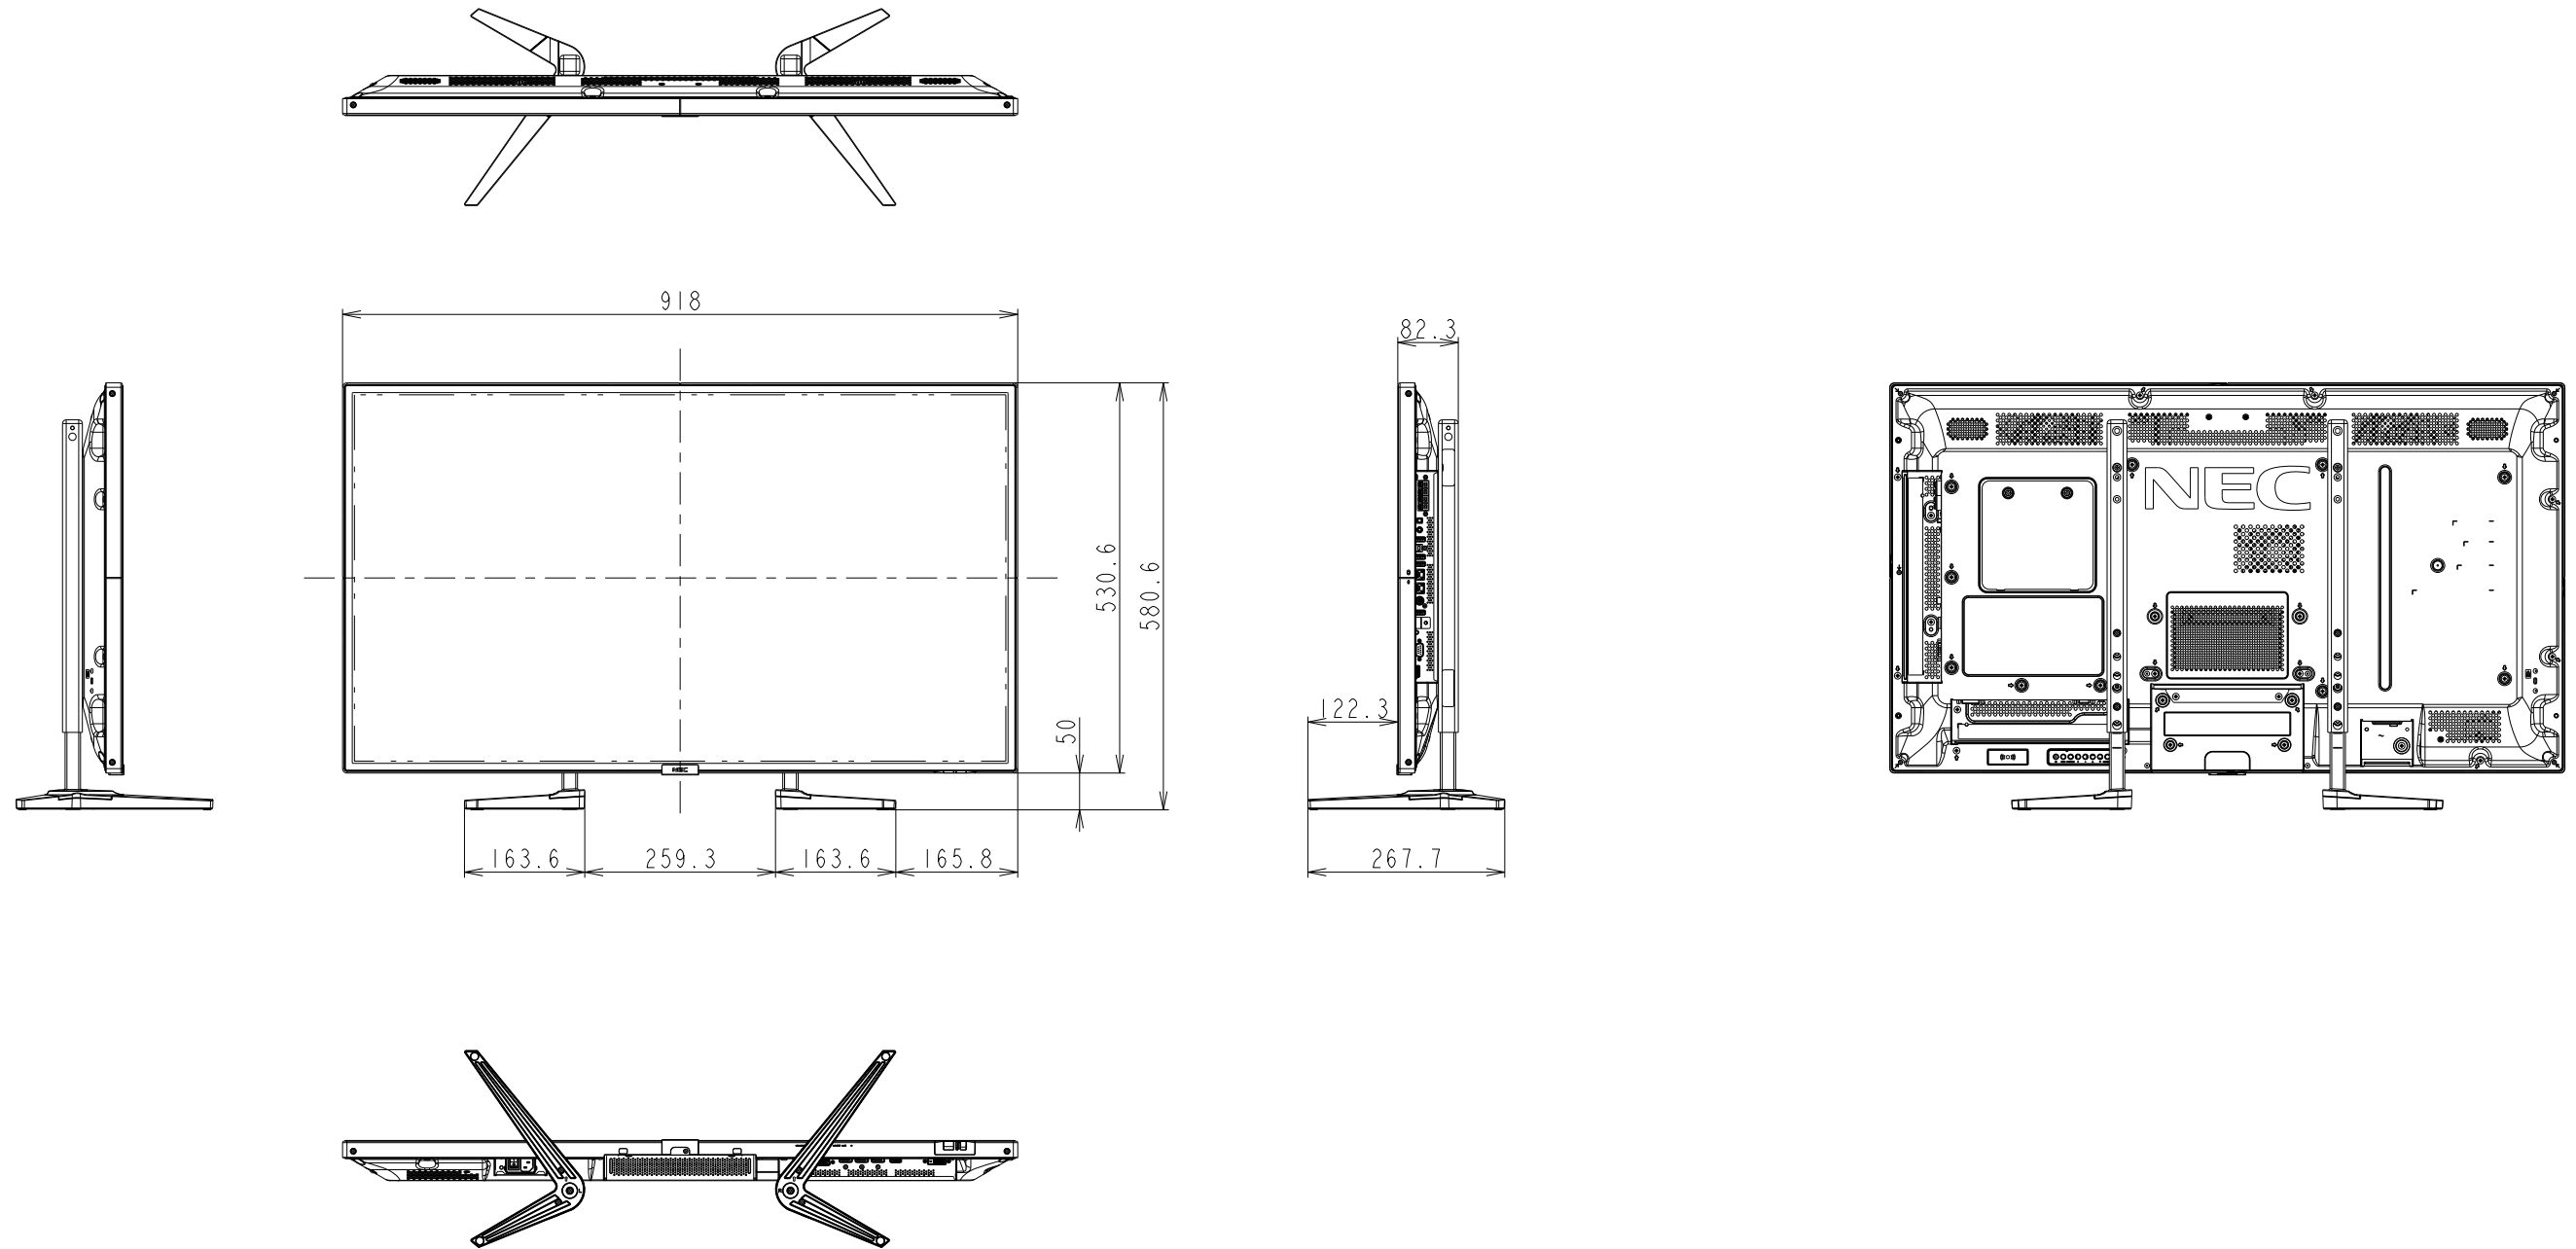

P404 OUTLINE WITH OPTION STAND (LOW)

UNIT	mm
MODEL	P404
SCALE	1/10
NEC Display Solutions 2017/01/31	

P404 OUTLINE WITH OPTION STAND (HIGH)

UNIT	mm
MODEL	P404
SCALE	1/10
NEC Display Solutions 2017/01/31	