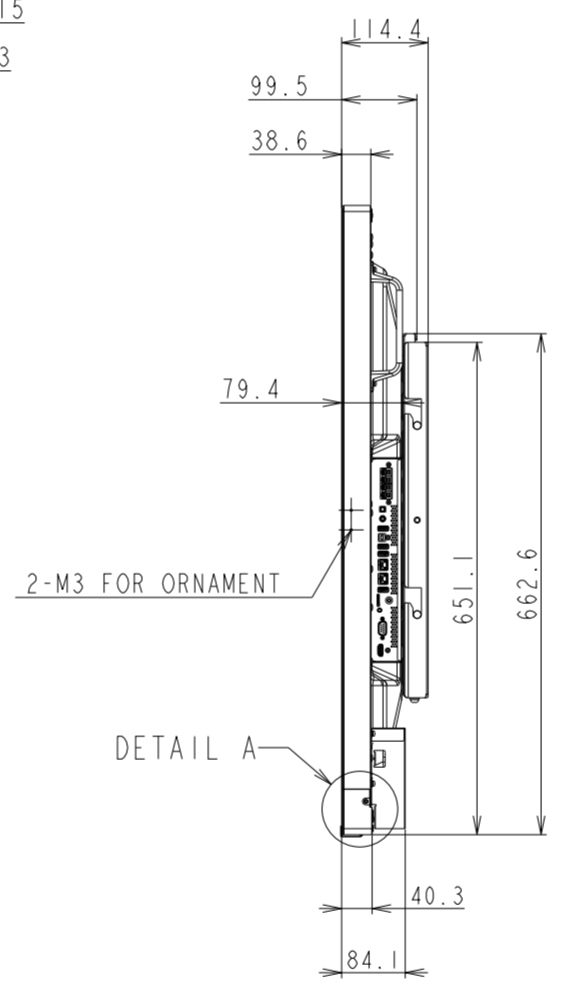

# P654Q OUTLINE WITH ST-WM50

UNIT	mm
MODEL	P654Q
SCALE	1/10
NEC Display Solutions	
2018/11/22	