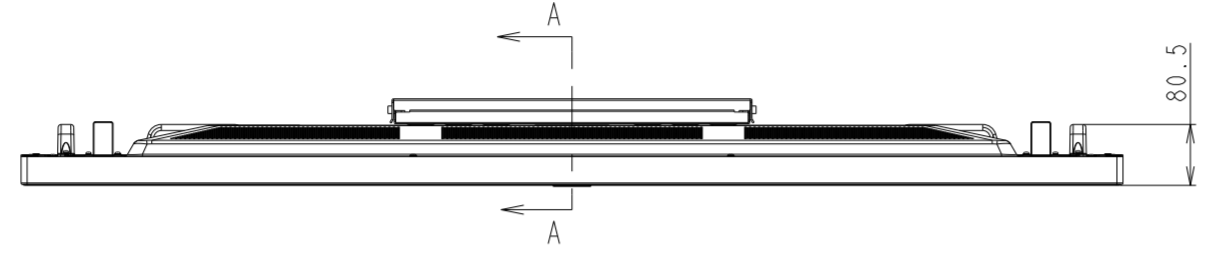

# P654Q OUTLINE WITH ST-WM50

UNIT	mm
MODEL	P654Q
SCALE	1/10
NEC Display Solutions	
2018/11/22	