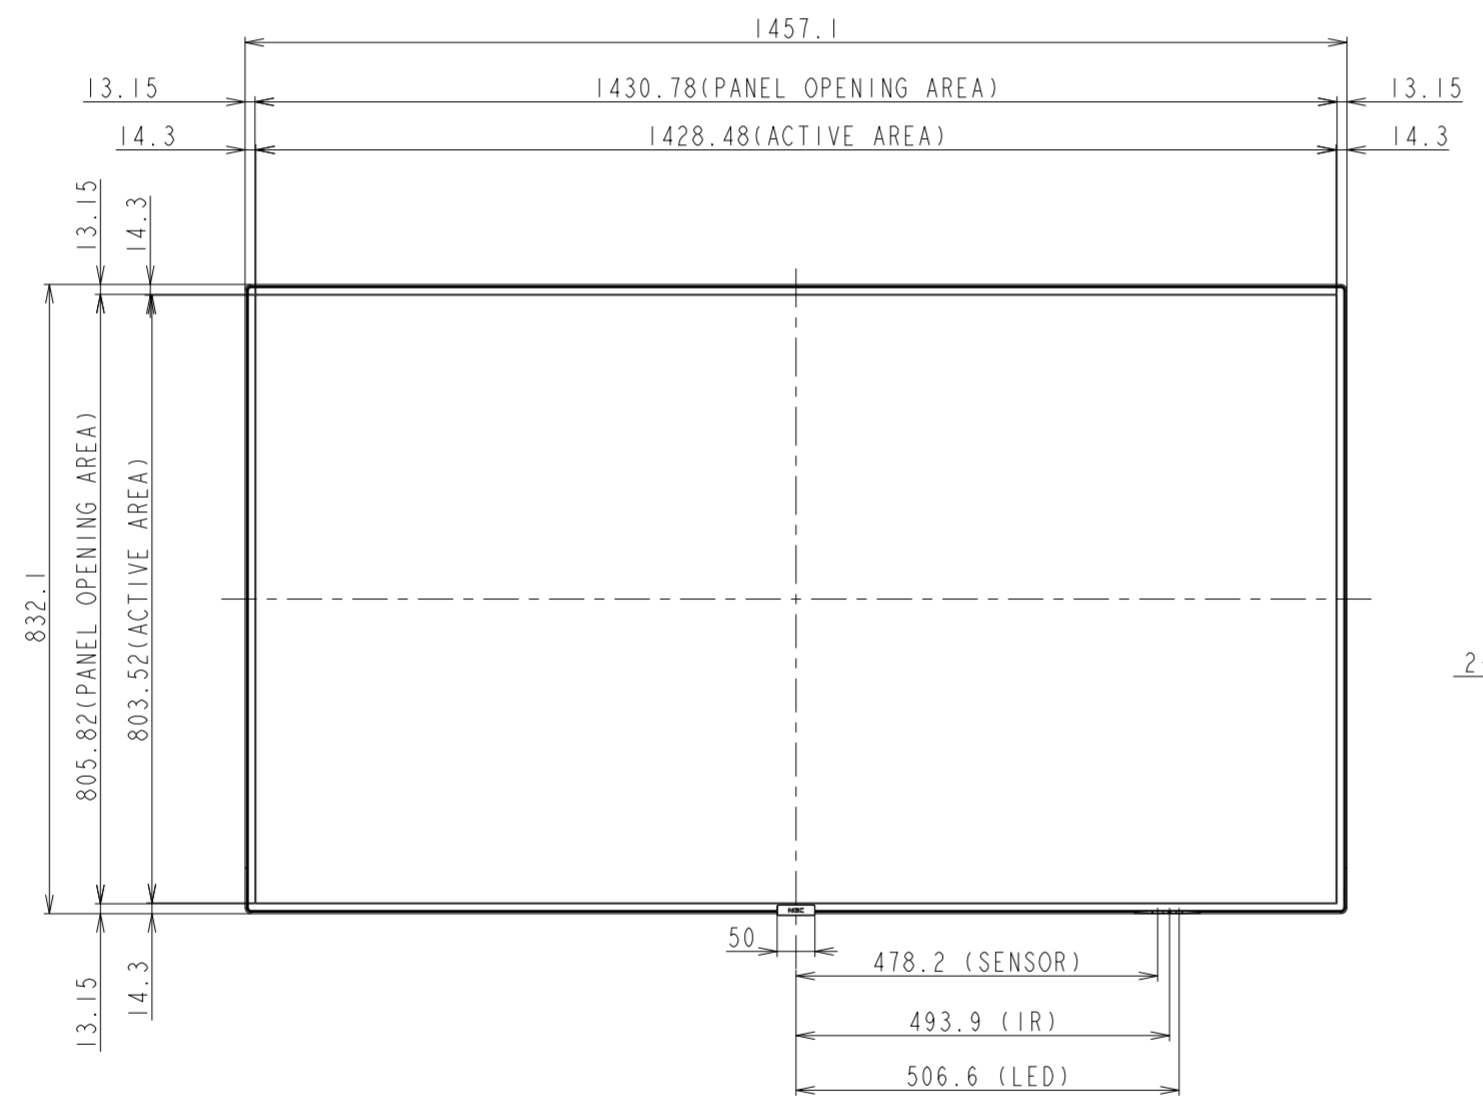

# P654Q OUTLINE WITH ST-WM50

UNIT	mm
MODEL	P654Q
SCALE	1/10
NEC Display Solutions	
2018/11/22	