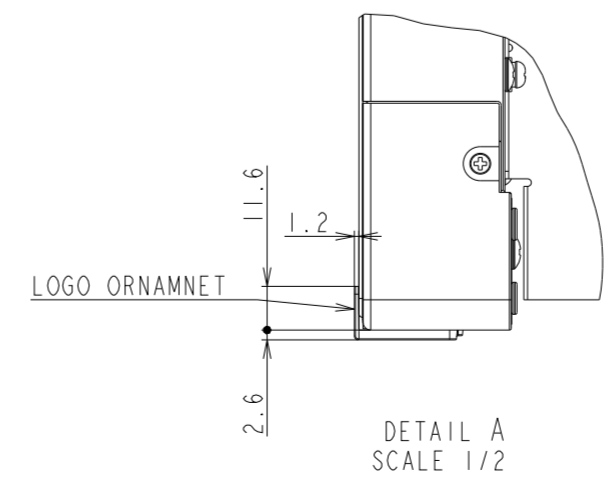

# P654Q OUTLINE WITH ST-WM50

UNIT	mm
MODEL	P654Q
SCALE	1/10
NEC Display Solutions	
2018/11/22	