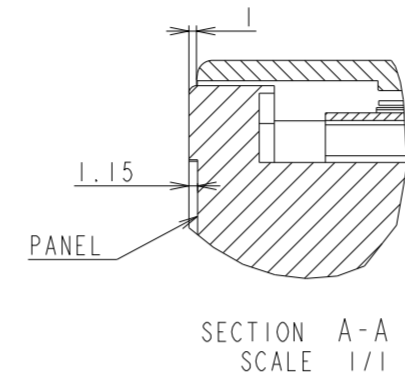

# P654Q OUTLINE WITH ST-WM50

UNIT	mm
MODEL	P654Q
SCALE	1/10
NEC Display Solutions	
2018/11/22	