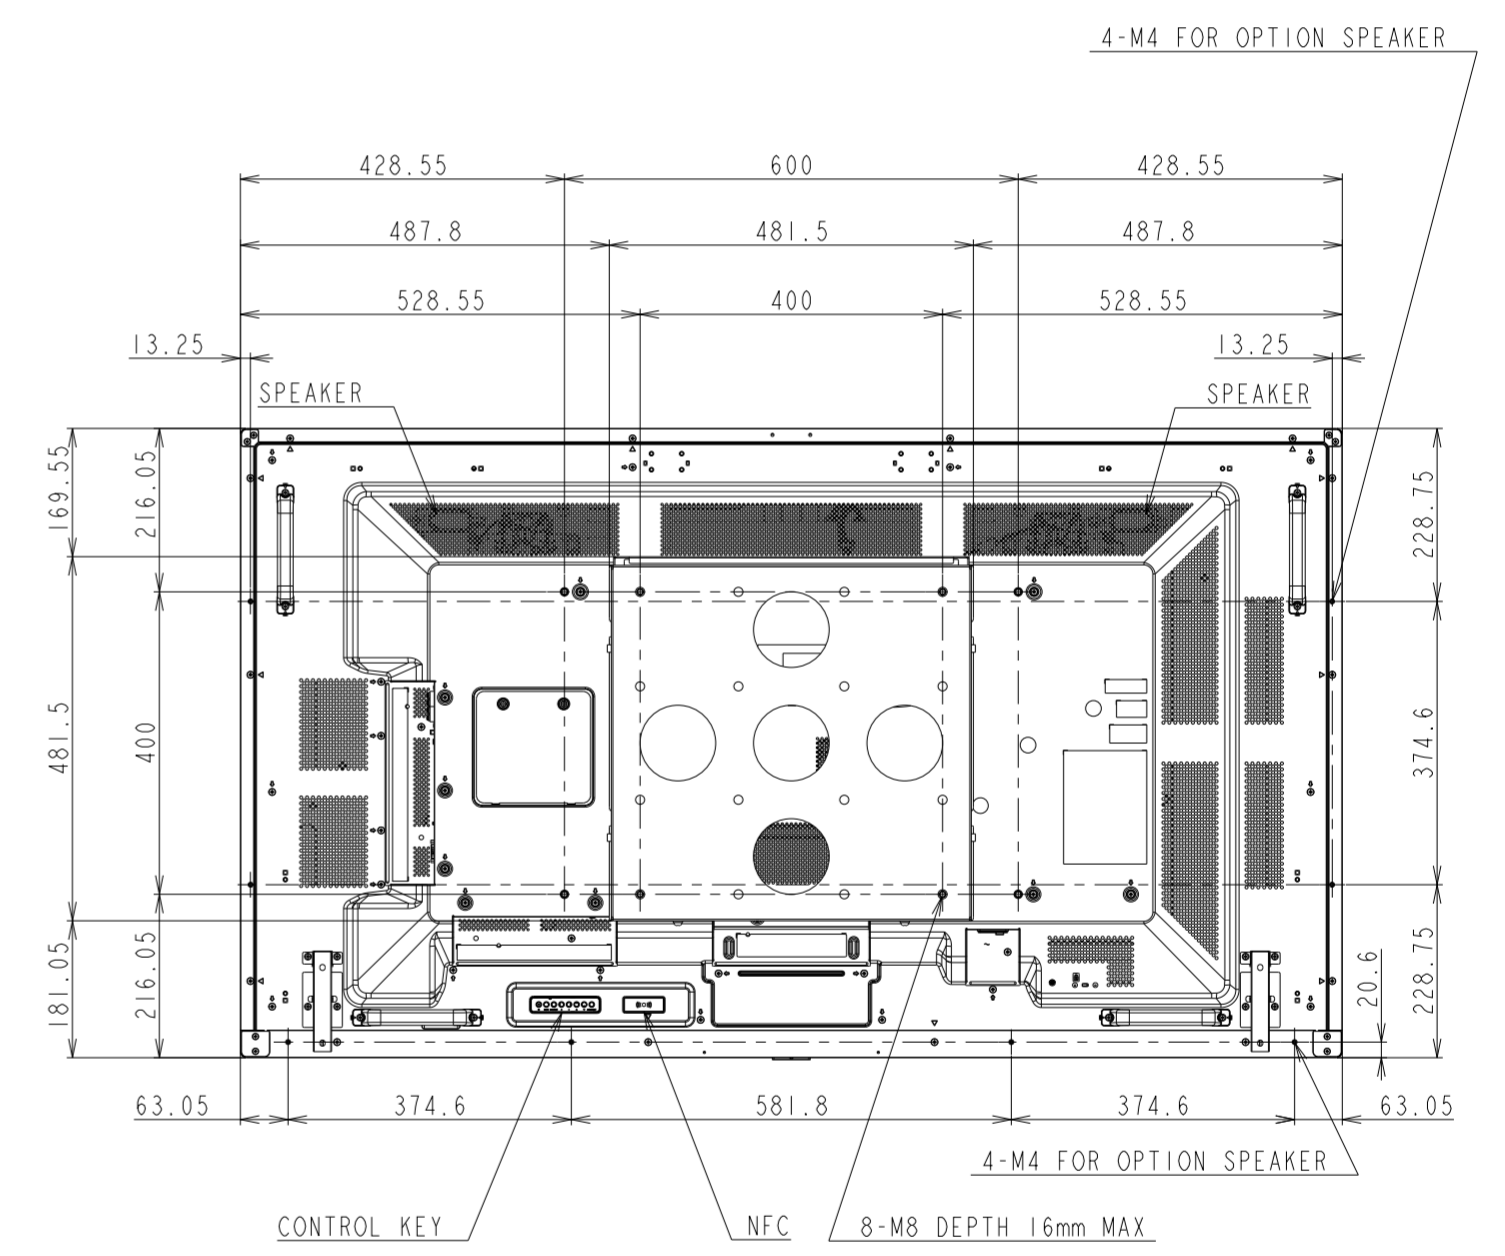

# P654Q OUTLINE WITH ST-WM50

UNIT	mm
MODEL	P654Q
SCALE	1/10
NEC Display Solutions	
2018/11/22	