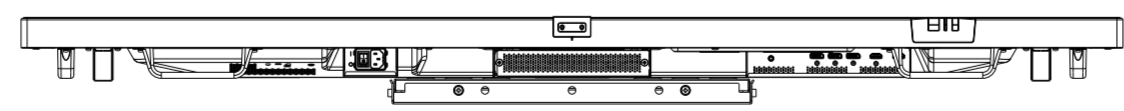

# P654Q OUTLINE WITH ST-WM50

UNIT	mm
MODEL	P654Q
SCALE	1/10
NEC Display Solutions	
2018/11/22	