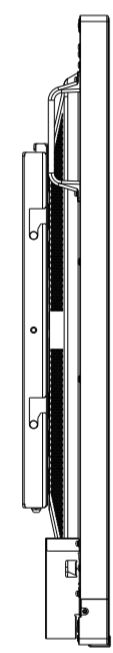

# P654Q OUTLINE WITH ST-WM50

UNIT	mm
MODEL	P654Q
SCALE	1/10
NEC Display Solutions	
2018/11/22	