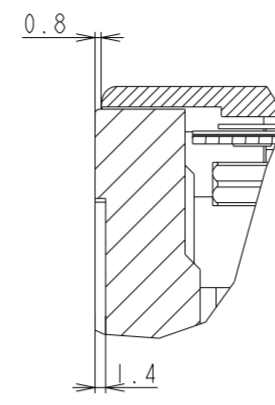

P754Q OUTLINE WITH ST-TM50

SECTION A-A
SCALE 1/1

傾斜時

DETAIL A
SCALE 1/2

UNIT	mm
MODEL	P754Q
SCALE	1/10
NEC Display Solutions 2018/04/13	