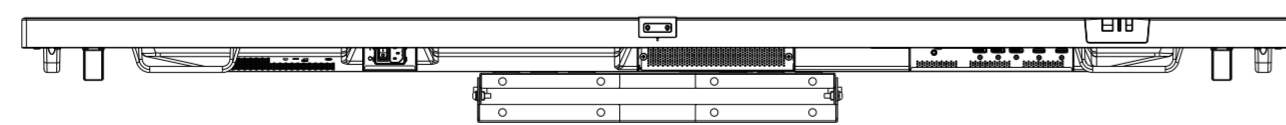

P754Q OUTLINE WITH ST-TM50

SECTION A-A
SCALE 1/1

傾斜時

DETAIL A
SCALE 1/2

UNIT	mm
MODEL	P754Q
SCALE	1/10
NEC Display Solutions 2018/04/13	