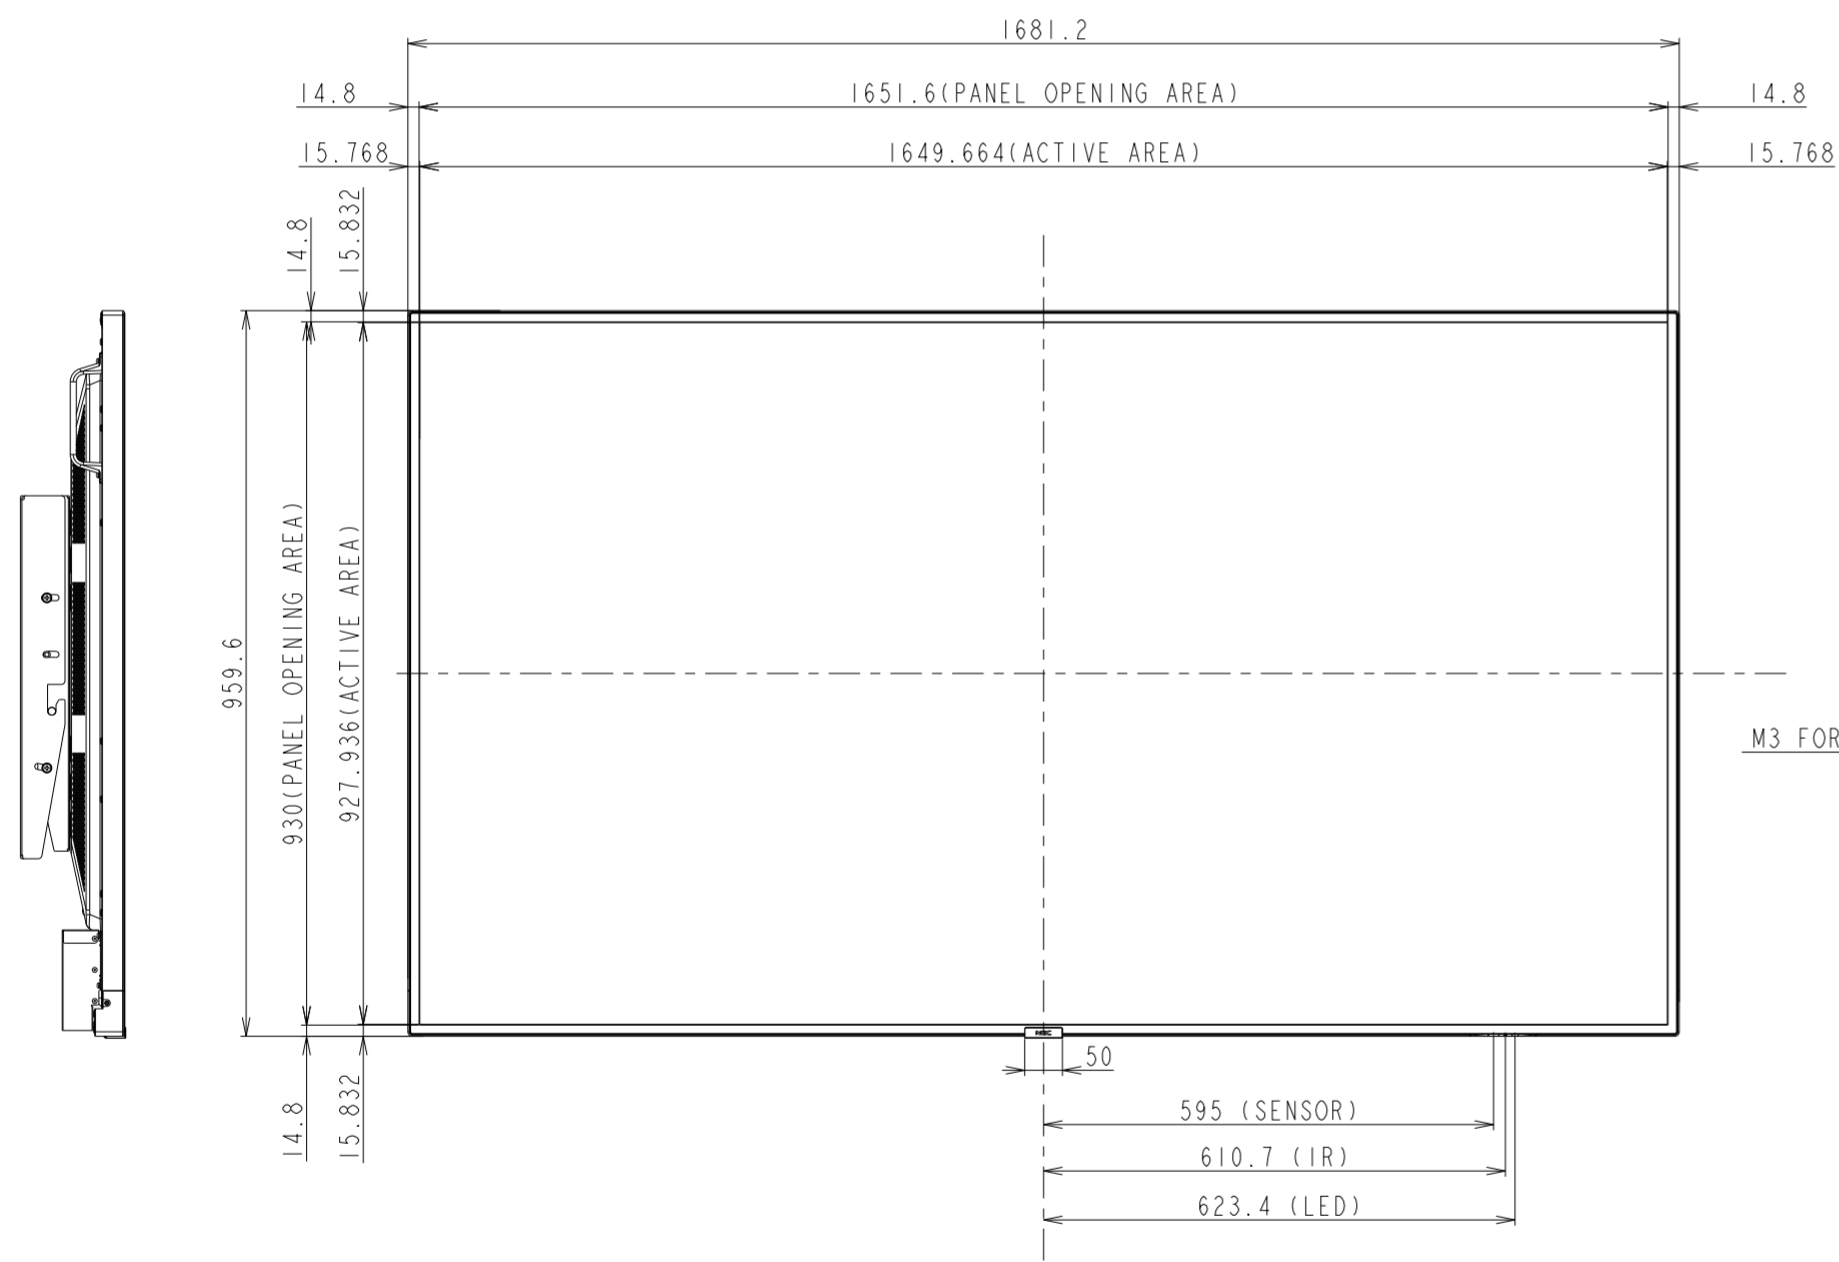

P754Q OUTLINE WITH ST-TM50

SECTION A-A
SCALE 1/1

傾斜時

DETAIL A
SCALE 1/2

UNIT	mm
MODEL	P754Q
SCALE	1/10
NEC Display Solutions 2018/04/13	