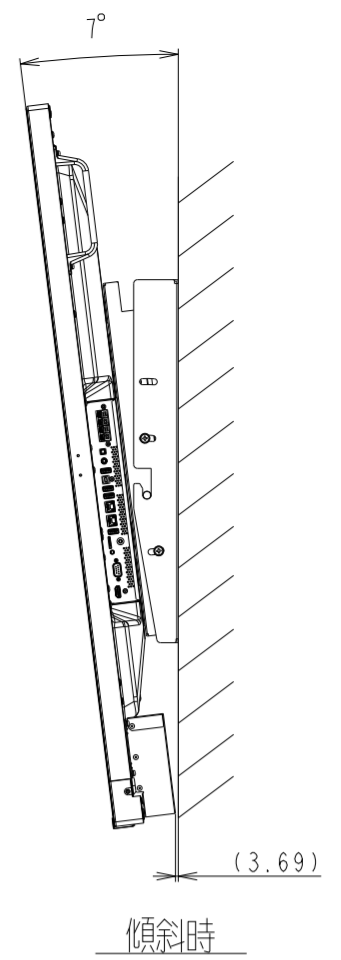

P754Q OUTLINE WITH ST-TM50

SECTION A-A
SCALE 1/1

傾斜時

DETAIL A
SCALE 1/2

UNIT	mm
MODEL	P754Q
SCALE	1/10
NEC Display Solutions 2018/04/13	