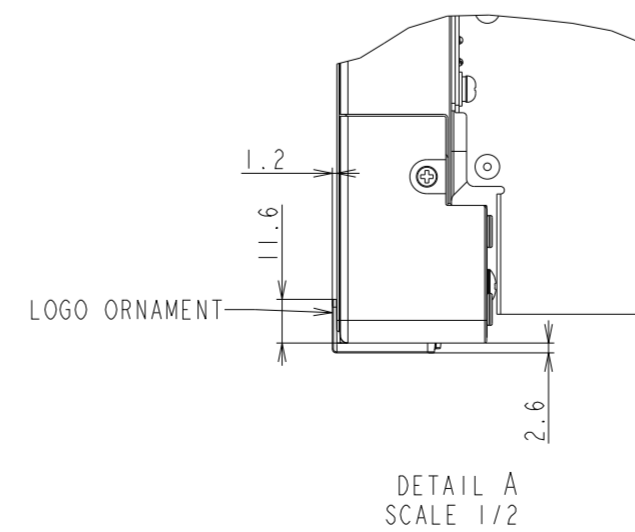

P754Q OUTLINE WITH ST-TM50

SECTION A-A
SCALE 1/1

傾斜時

DETAIL A
SCALE 1/2

UNIT	mm
MODEL	P754Q
SCALE	1/10
NEC Display Solutions 2018/04/13	