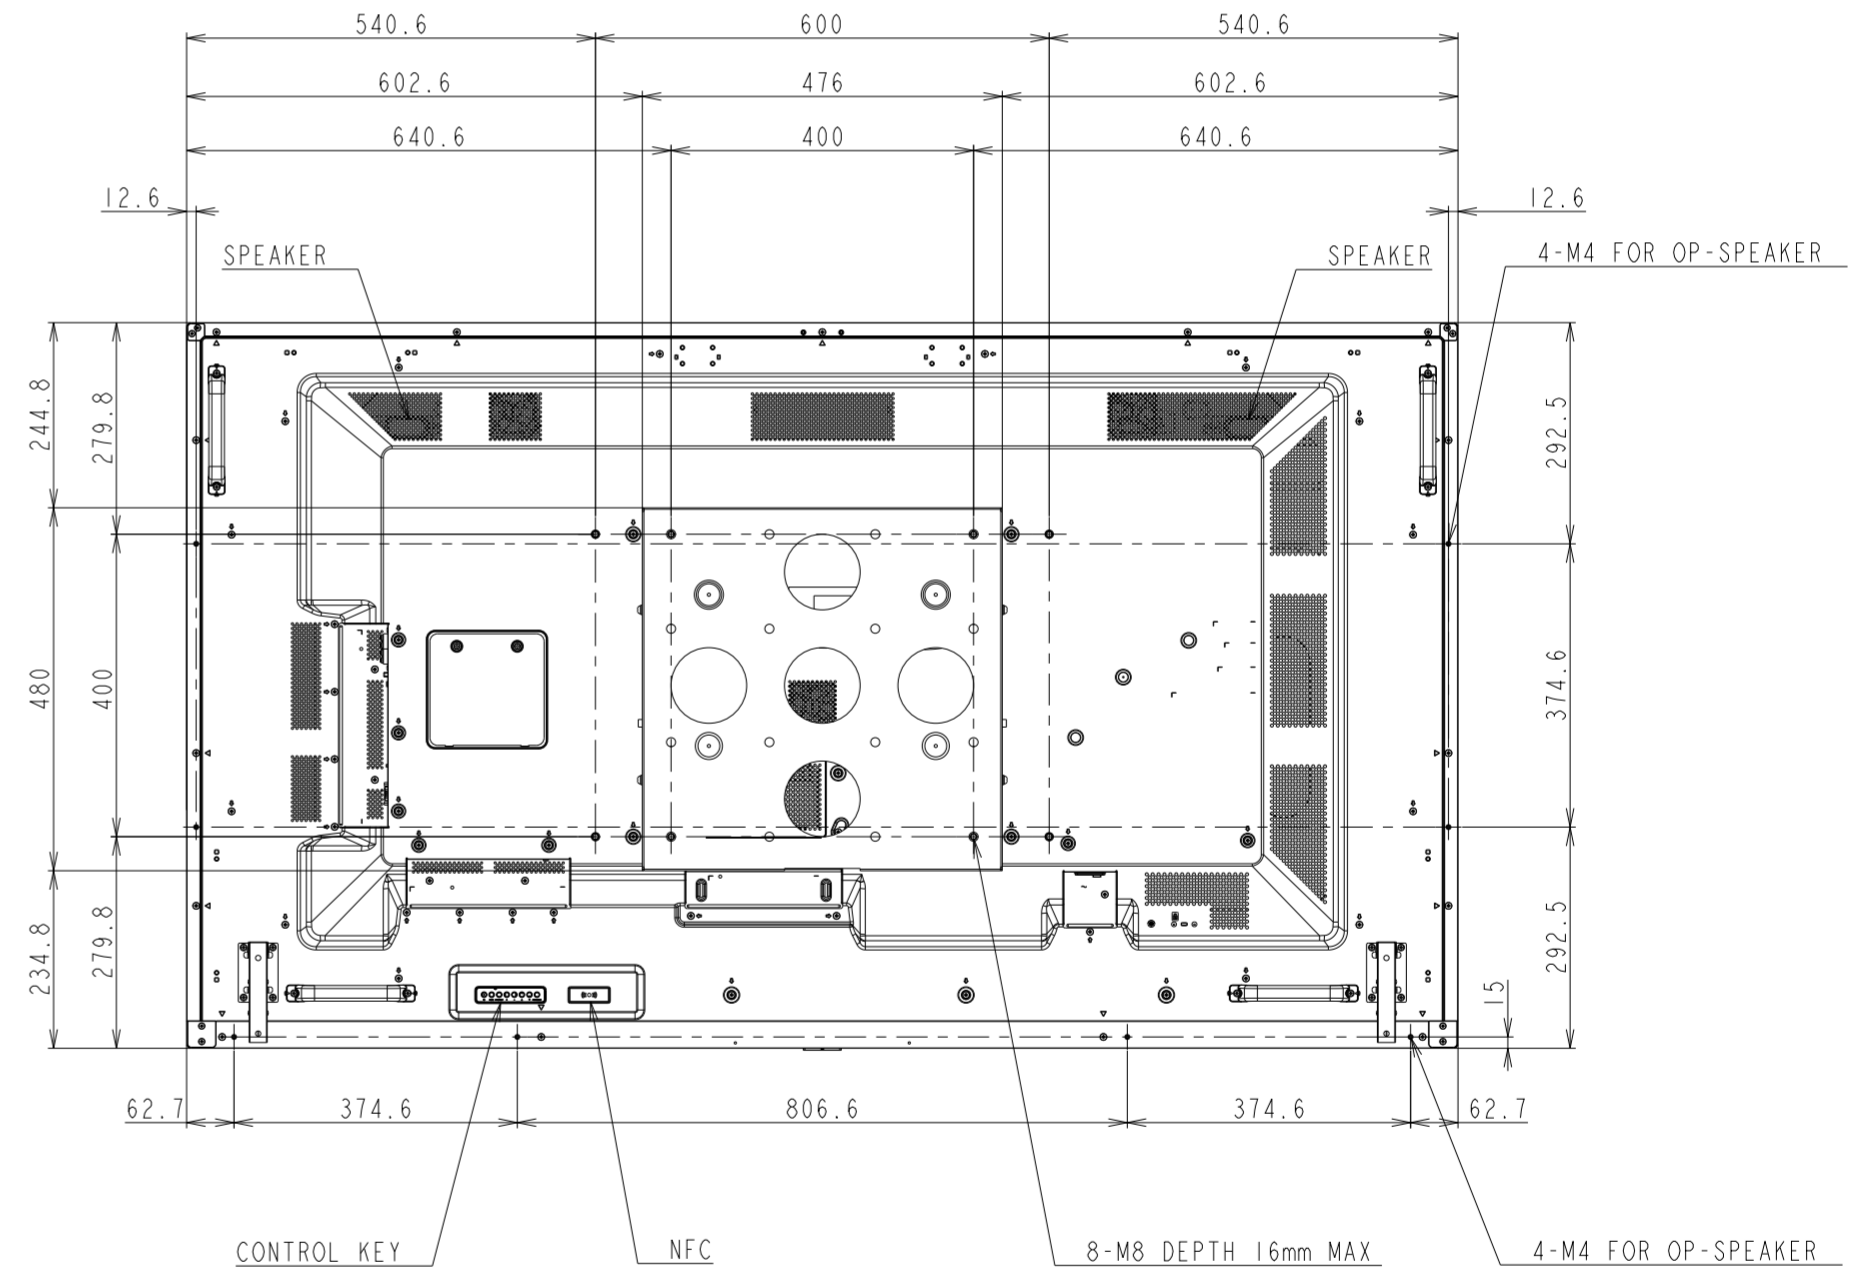

P754Q OUTLINE WITH ST-TM50

SECTION A-A
SCALE 1/1

傾斜時

DETAIL A
SCALE 1/2

UNIT	mm
MODEL	P754Q
SCALE	1/10
NEC Display Solutions 2018/04/13	