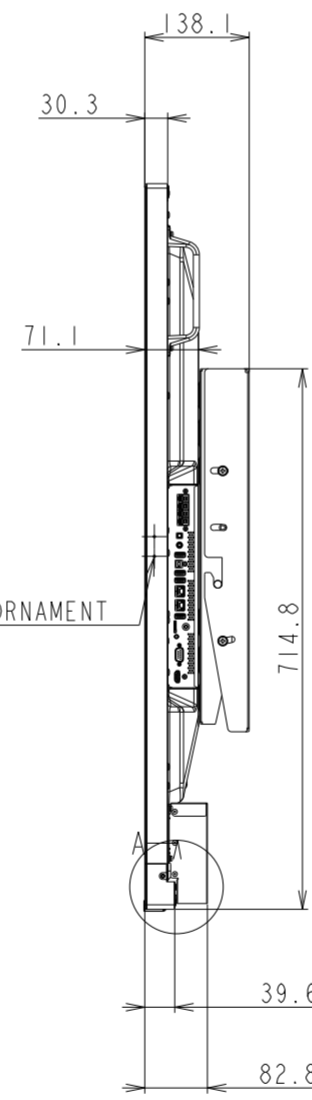

P754Q OUTLINE WITH ST-TM50

SECTION A-A
SCALE 1/1

傾斜時

DETAIL A
SCALE 1/2

UNIT	mm
MODEL	P754Q
SCALE	1/10
NEC Display Solutions 2018/04/13	