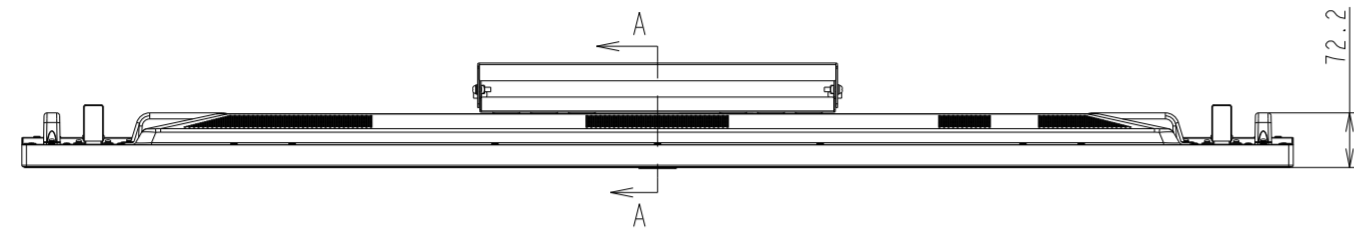

P754Q OUTLINE WITH ST-TM50

SECTION A-A
SCALE 1/1

傾斜時

DETAIL A
SCALE 1/2

UNIT	mm
MODEL	P754Q
SCALE	1/10
NEC Display Solutions 2018/04/13	