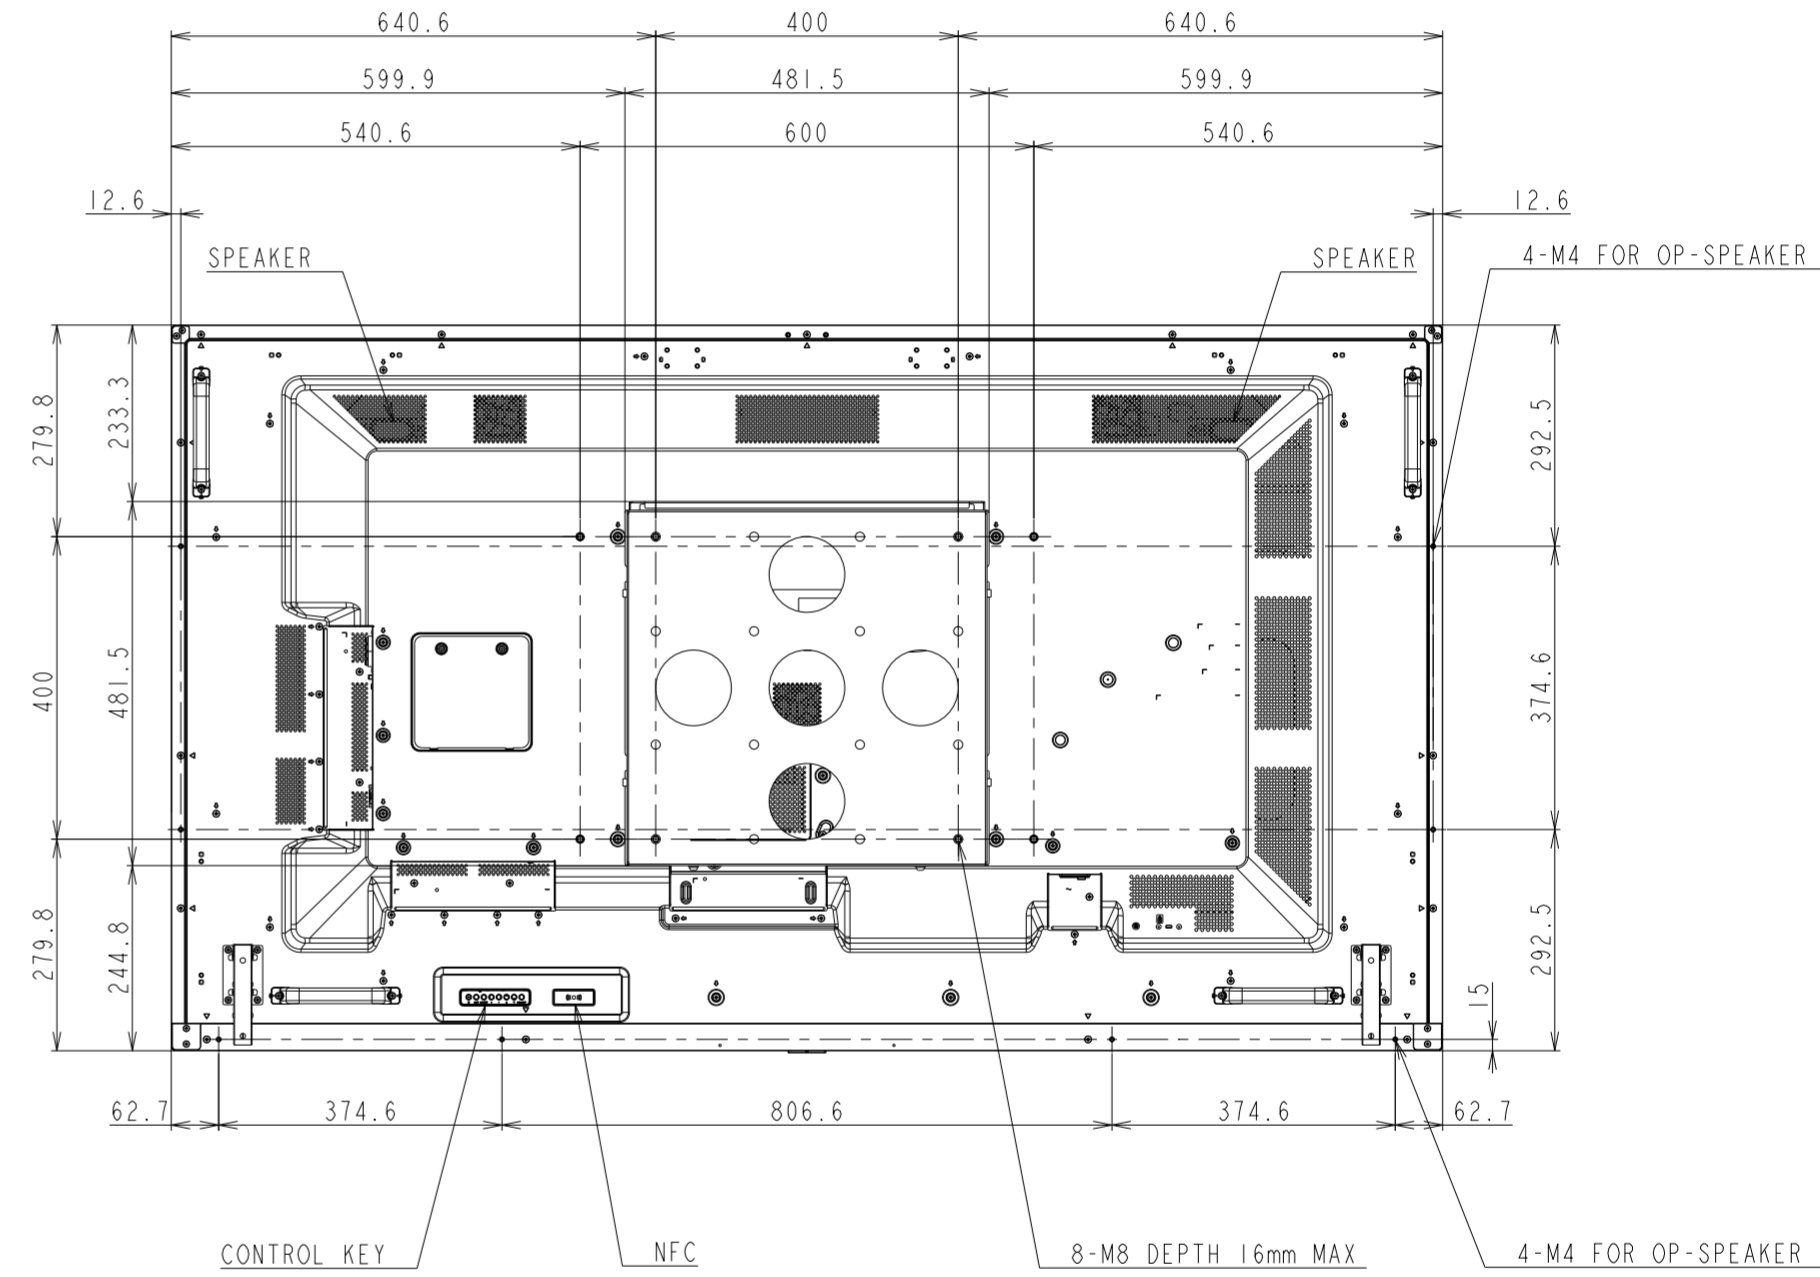

P754Q OUTLINE WITH ST-WM50

SECTION A-A
SCALE 1/1

DETAIL A
SCALE 1/2

| | |
|-------------------------------------|-------|
| UNIT | mm |
| MODEL | P754Q |
| SCALE | 1/10 |
| NEC Display Solutions 2018/04/13 | |