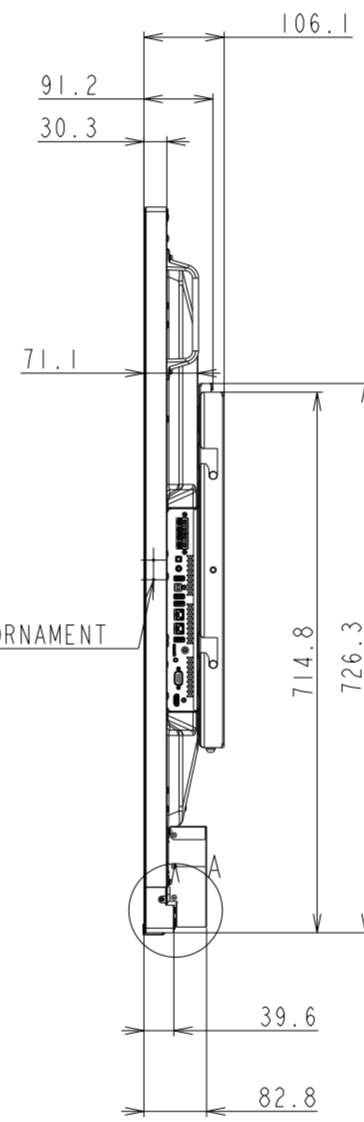

P754Q OUTLINE WITH ST-WM50

SECTION A-A
SCALE 1/1

DETAIL A
SCALE 1/2

| | |
|-------------------------------------|-------|
| UNIT | mm |
| MODEL | P754Q |
| SCALE | 1/10 |
| NEC Display Solutions 2018/04/13 | |