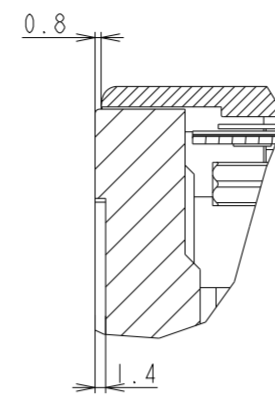

P754Q OUTLINE WITH ST-WM50

SECTION A-A
SCALE 1/1

DETAIL A
SCALE 1/2

| | |
|-------------------------------------|-------|
| UNIT | mm |
| MODEL | P754Q |
| SCALE | 1/10 |
| NEC Display Solutions 2018/04/13 | |