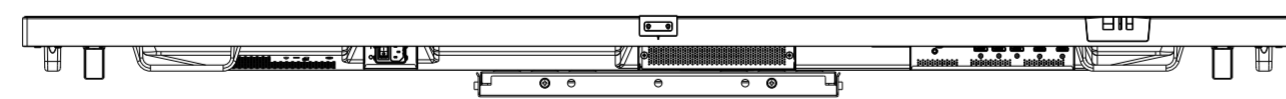

P754Q OUTLINE WITH ST-WM50

SECTION A-A
SCALE 1/1

DETAIL A
SCALE 1/2

| | |
|-------------------------------------|-------|
| UNIT | mm |
| MODEL | P754Q |
| SCALE | 1/10 |
| NEC Display Solutions 2018/04/13 | |