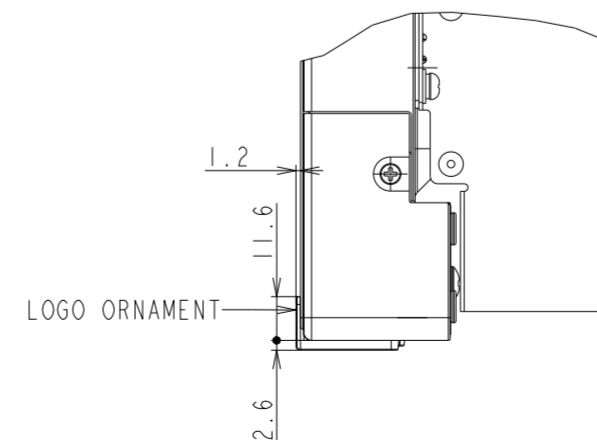

P754Q OUTLINE WITH ST-WM50

SECTION A-A
SCALE 1/1

DETAIL A
SCALE 1/2

| | |
|-------------------------------------|-------|
| UNIT | mm |
| MODEL | P754Q |
| SCALE | 1/10 |
| NEC Display Solutions 2018/04/13 | |