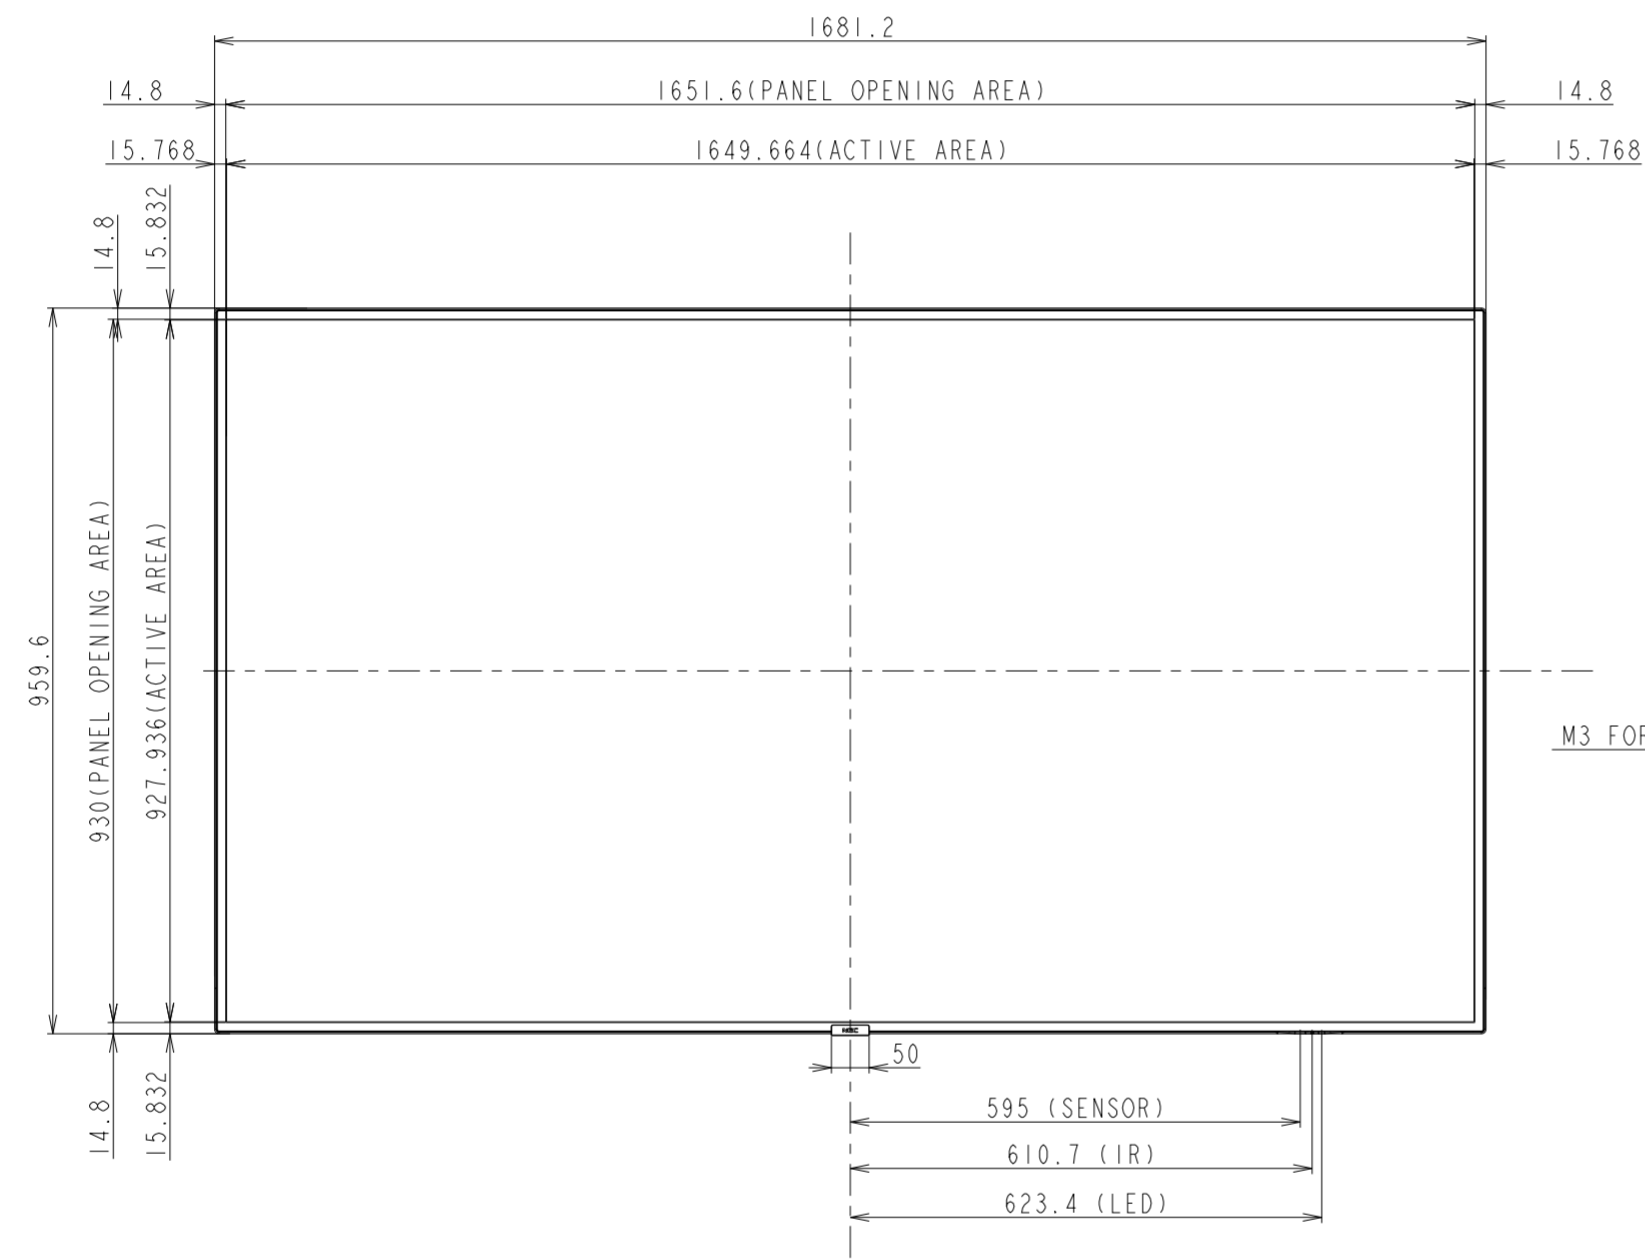

P754Q OUTLINE WITH ST-WM50

SECTION A-A
SCALE 1/1

DETAIL A
SCALE 1/2

| | |
|-------------------------------------|-------|
| UNIT | mm |
| MODEL | P754Q |
| SCALE | 1/10 |
| NEC Display Solutions 2018/04/13 | |