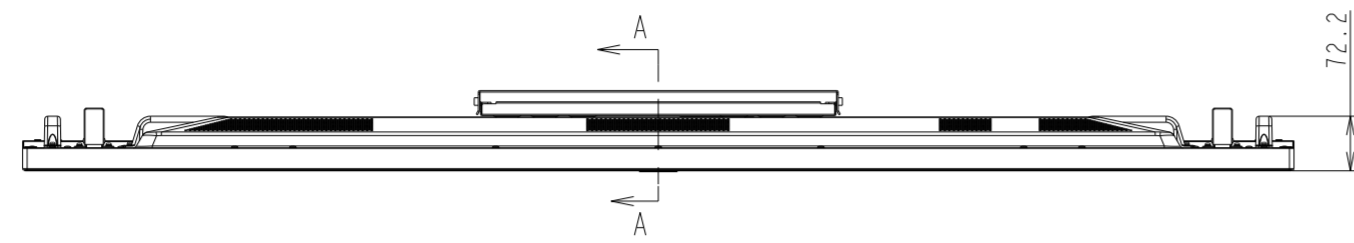

P754Q OUTLINE WITH ST-WM50

SECTION A-A
SCALE 1/1

DETAIL A
SCALE 1/2

| | |
|-------------------------------------|-------|
| UNIT | mm |
| MODEL | P754Q |
| SCALE | 1/10 |
| NEC Display Solutions 2018/04/13 | |