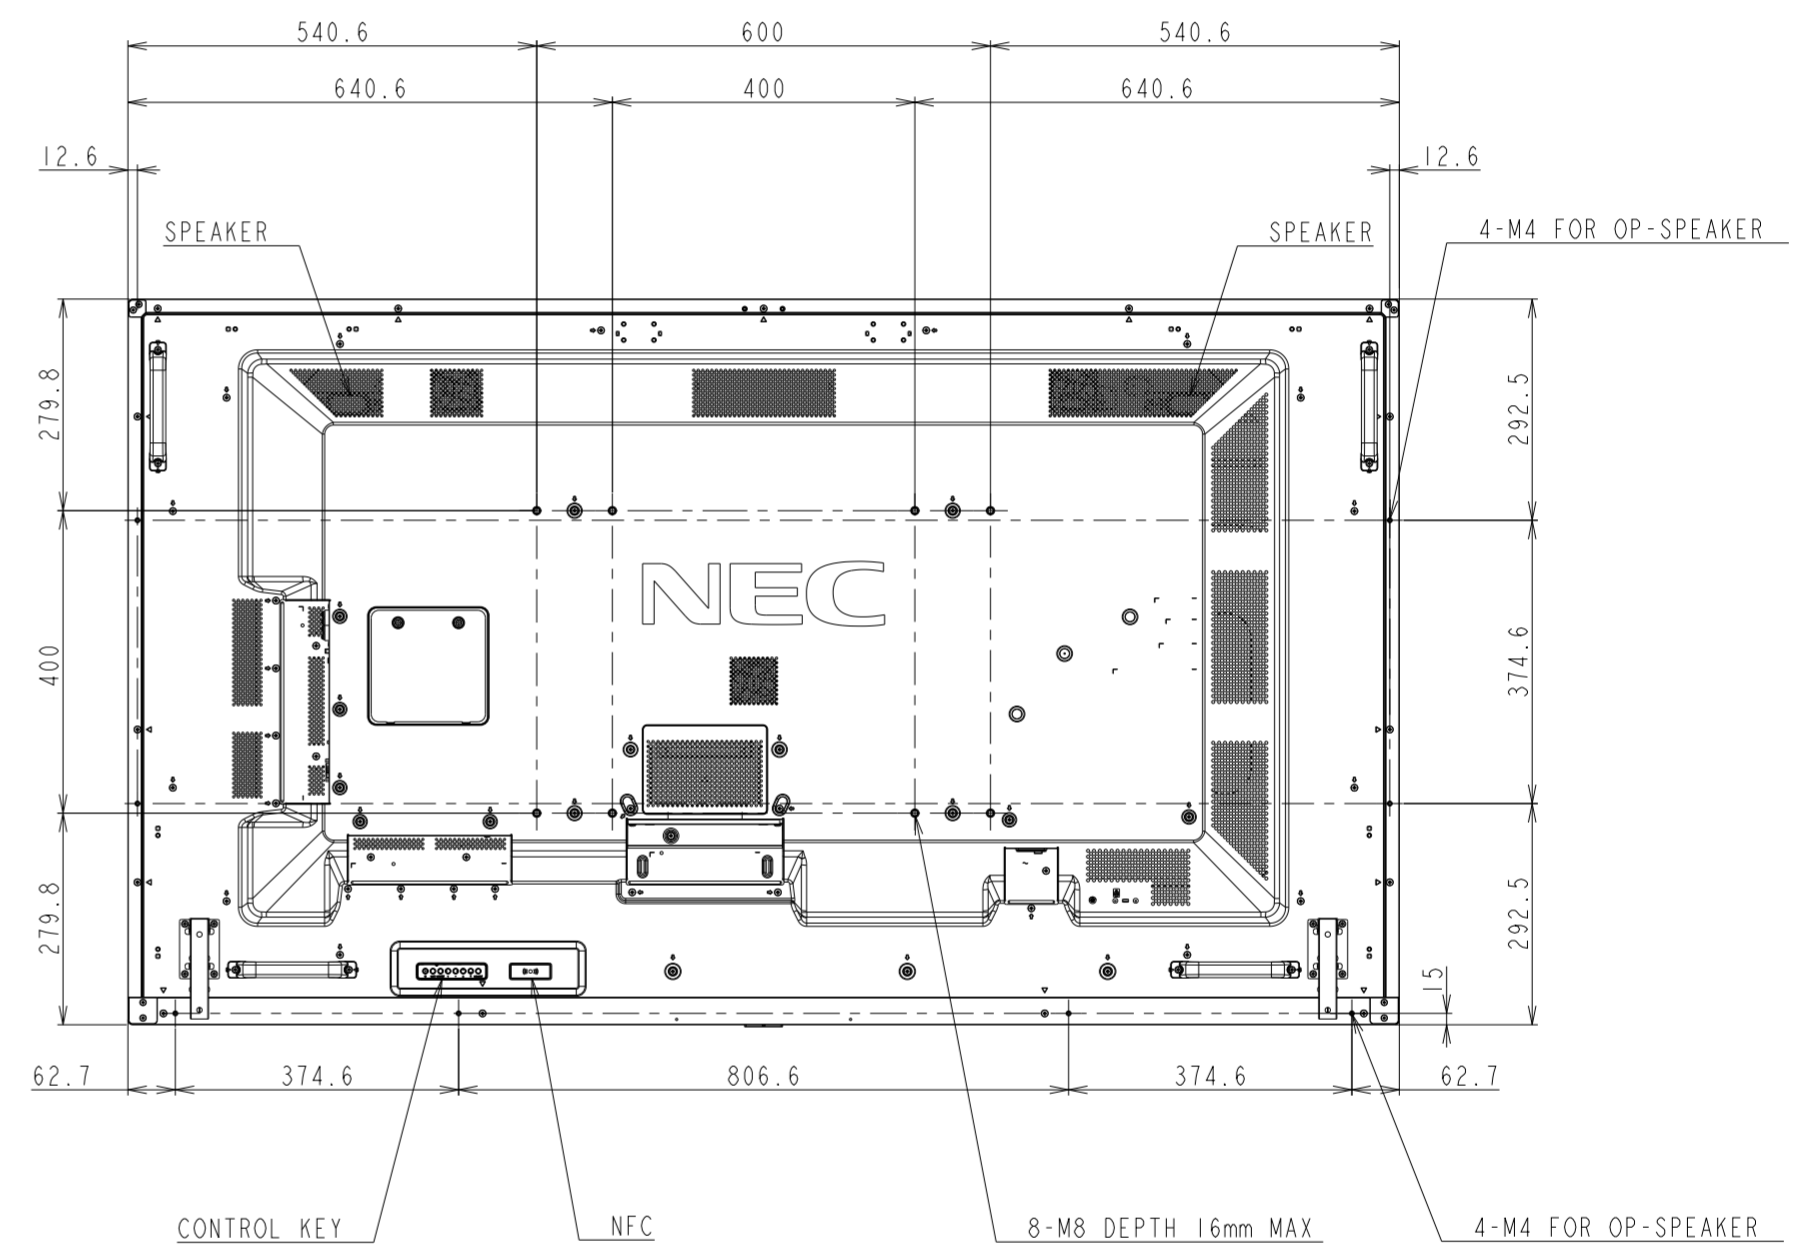

P754Q_OUTLINE

SECTION A-A
SCALE 1/1

DETAIL A
SCALE 1/2

UNIT	mm
MODEL	P754Q
SCALE	1/10
NEC Display Solutions 2018/04/13	