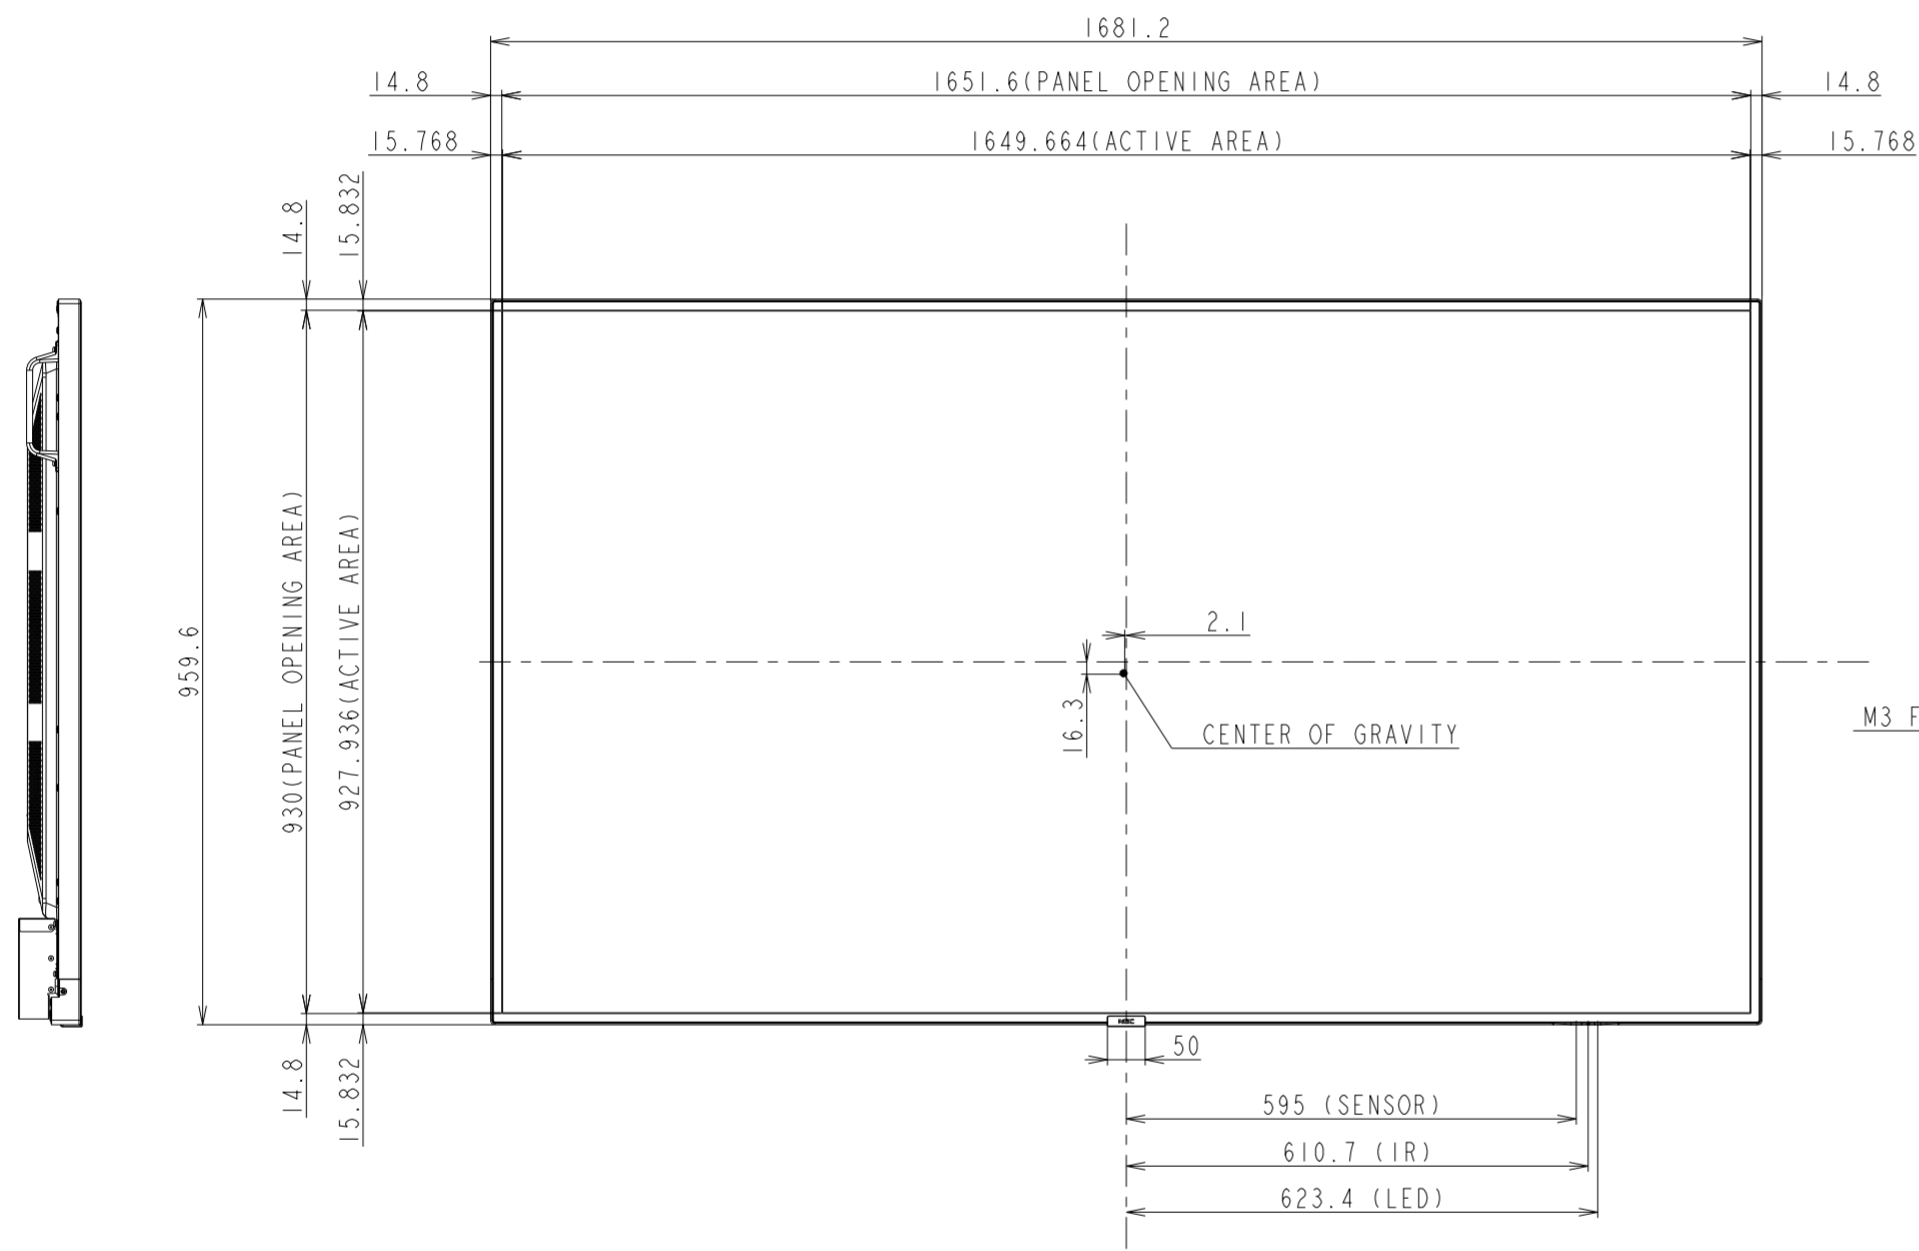

P754Q_OUTLINE

SECTION A-A
SCALE 1/1

DETAIL A
SCALE 1/2

UNIT	mm
MODEL	P754Q
SCALE	1/10
NEC Display Solutions 2018/04/13	