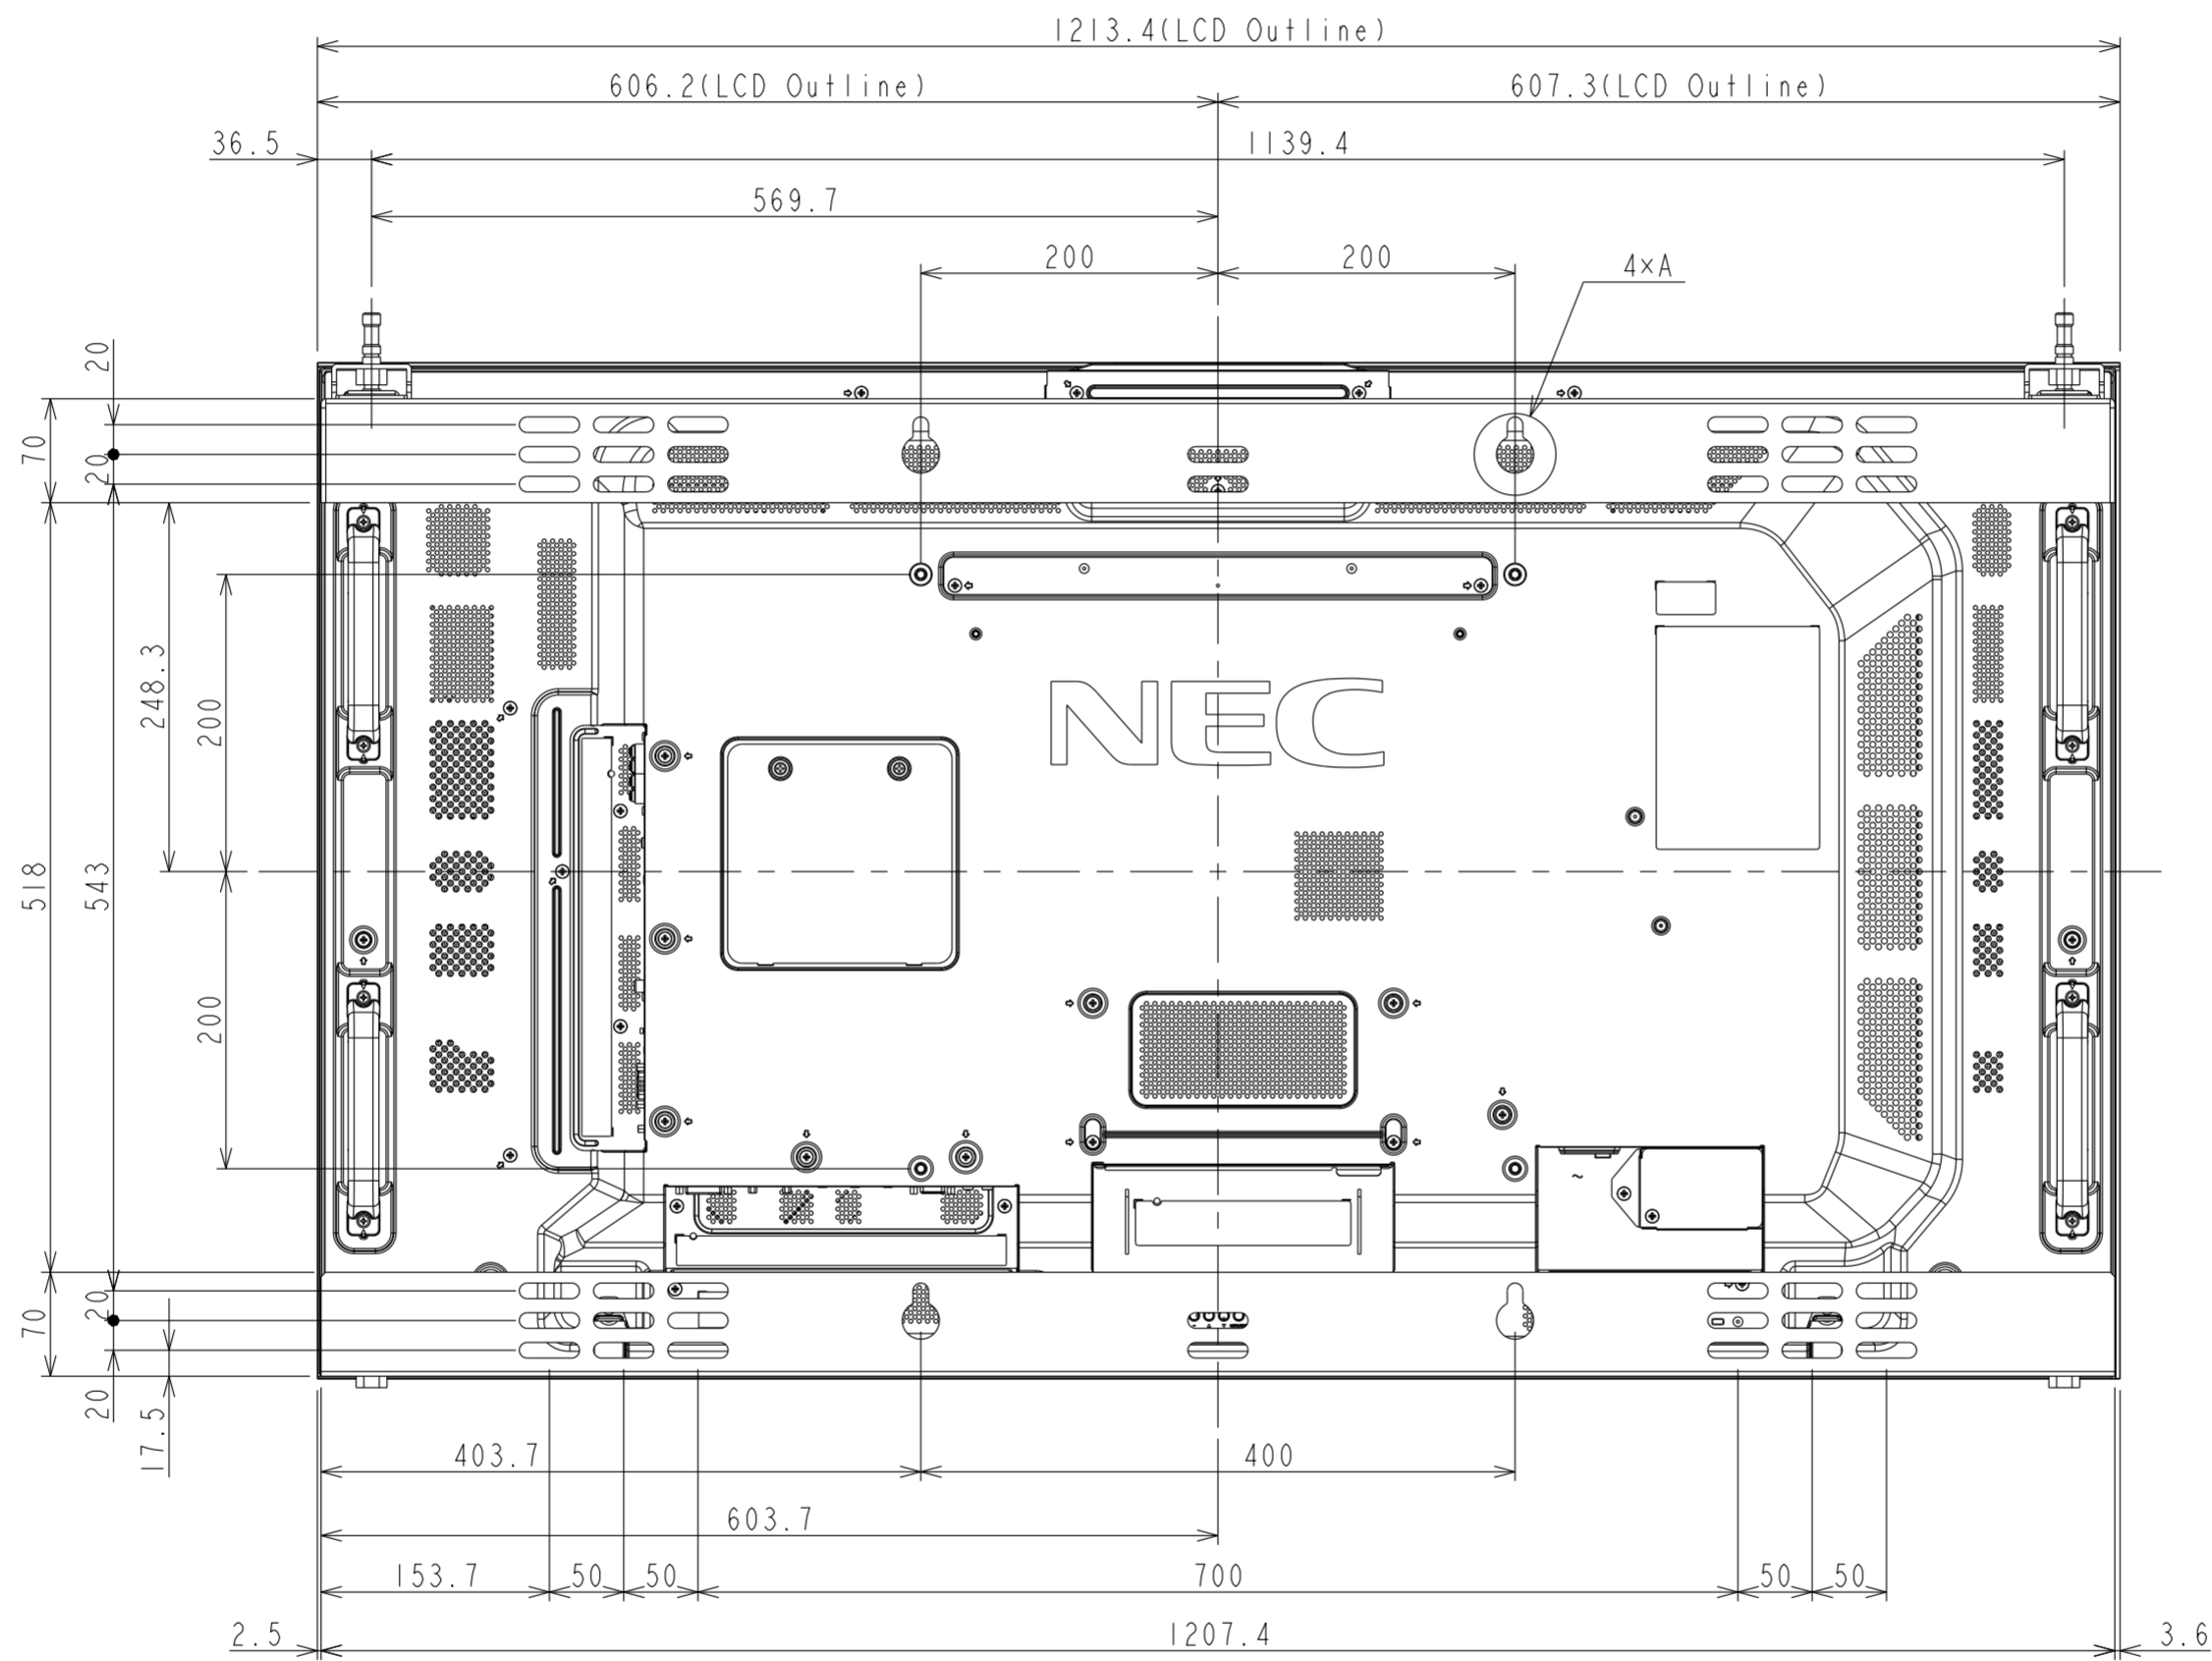

DETAIL of A

UNIT	mm
SCALE	1/5
MODEL	UN552 with WM-55UN-L
NEC Display Solutions 2019/06/12	