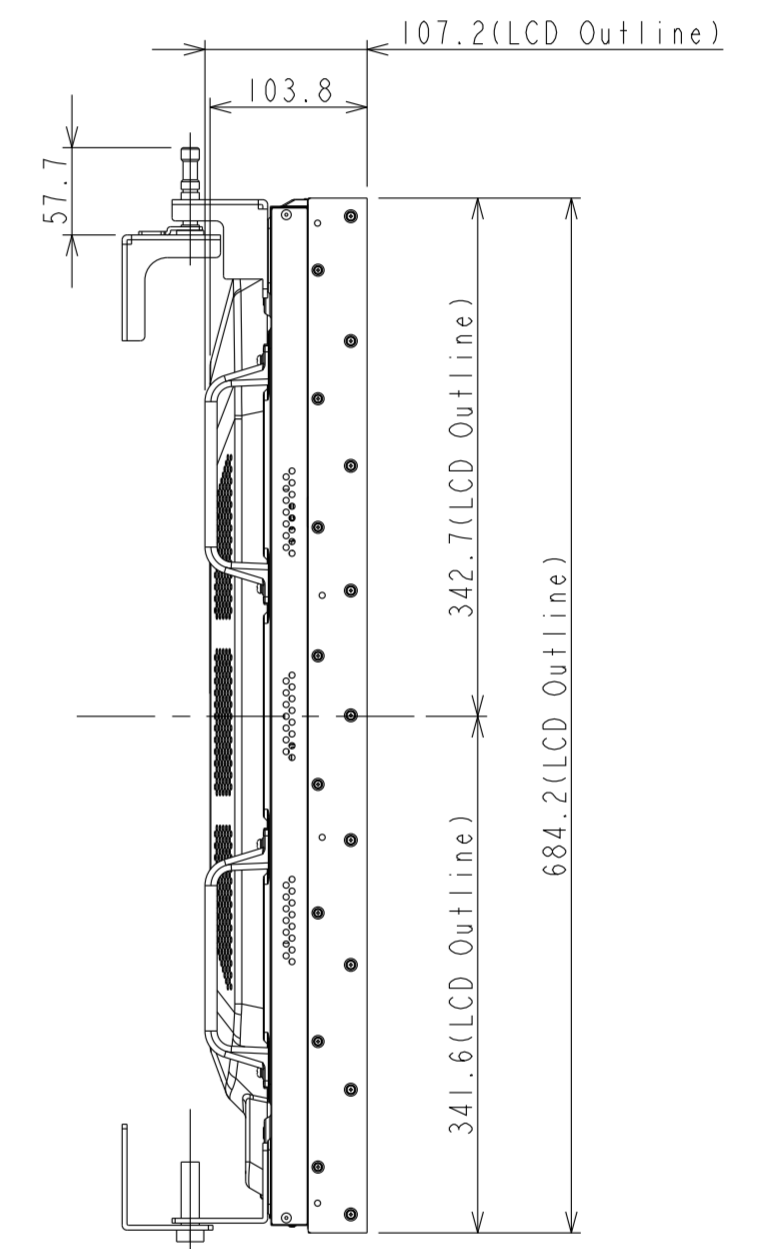

DETAIL of A

UNIT	mm
SCALE	1/5
MODEL	UN552 with WM-55UN-L
NEC Display Solutions 2019/06/12	