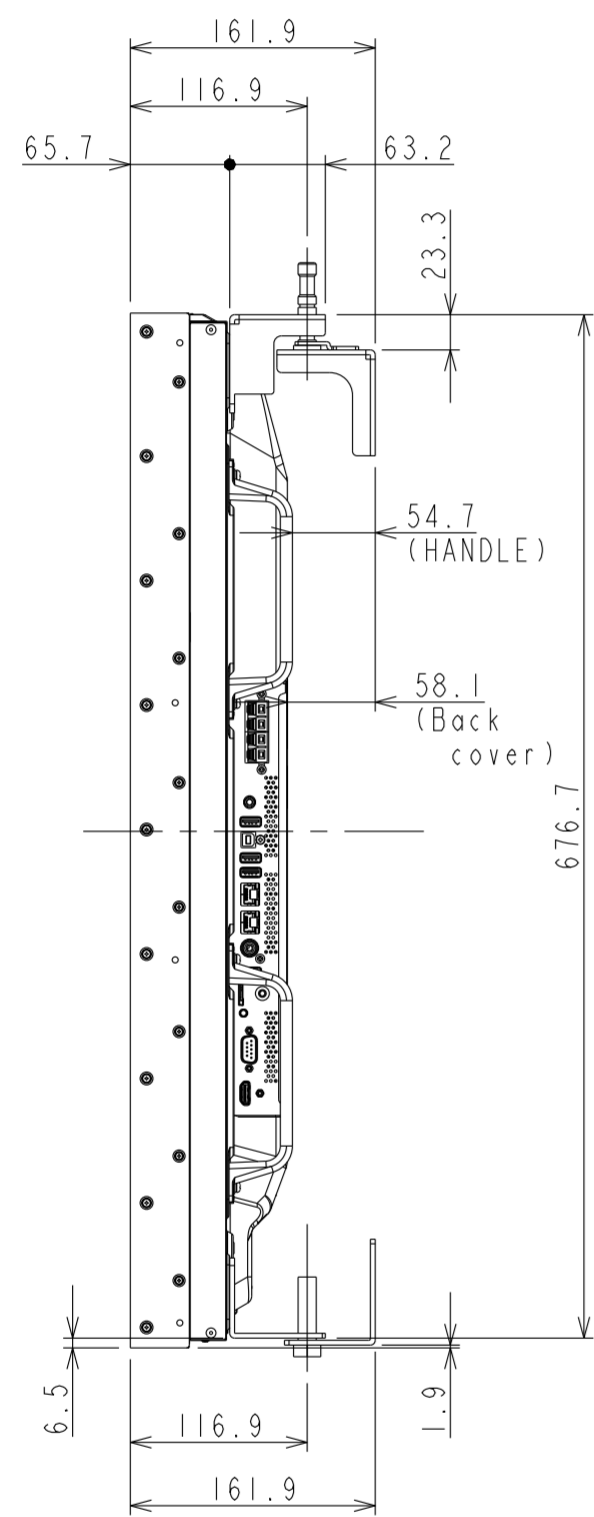

DETAIL of A

UNIT	mm
SCALE	1/5
MODEL	UN552 with WM-55UN-L
NEC Display Solutions 2019/06/12	