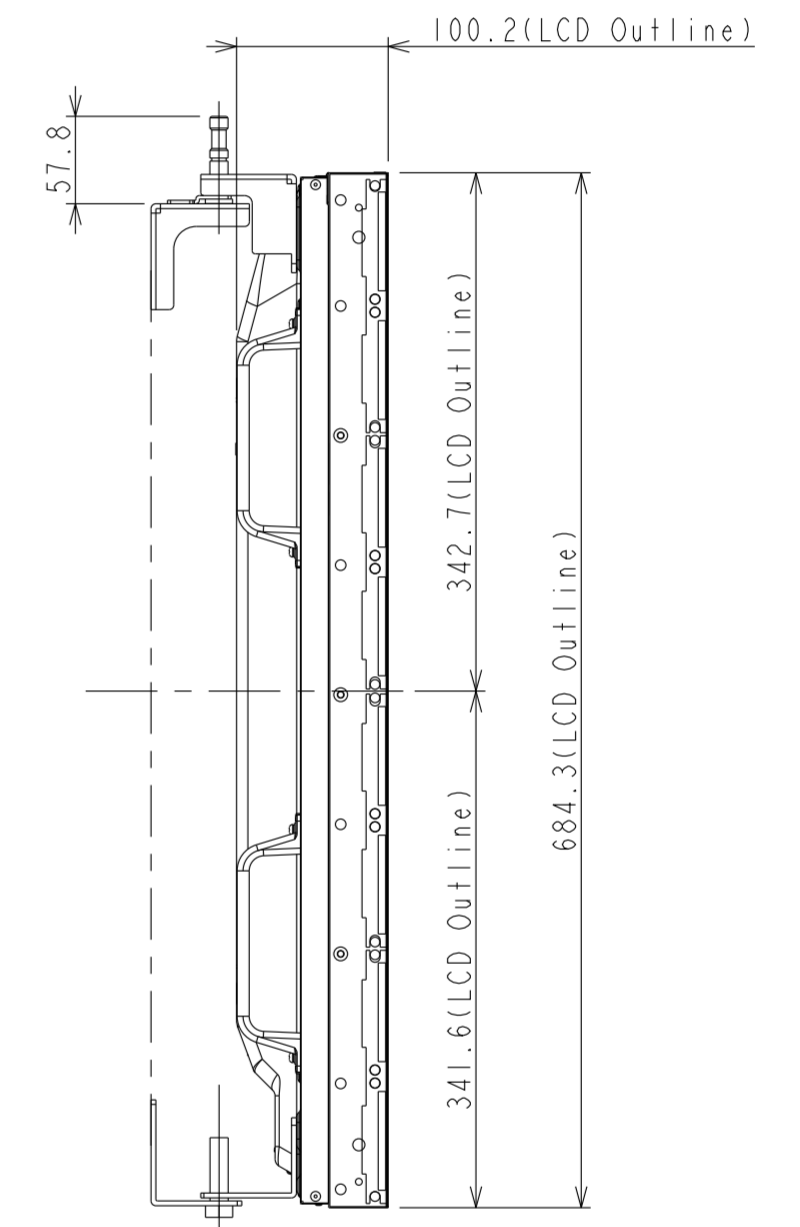

DETAIL of A

UNIT	mm
MODEL	UN552A with WM-55UN-L
SCALE	1/5
NEC Display Solutions 2019/03/08	