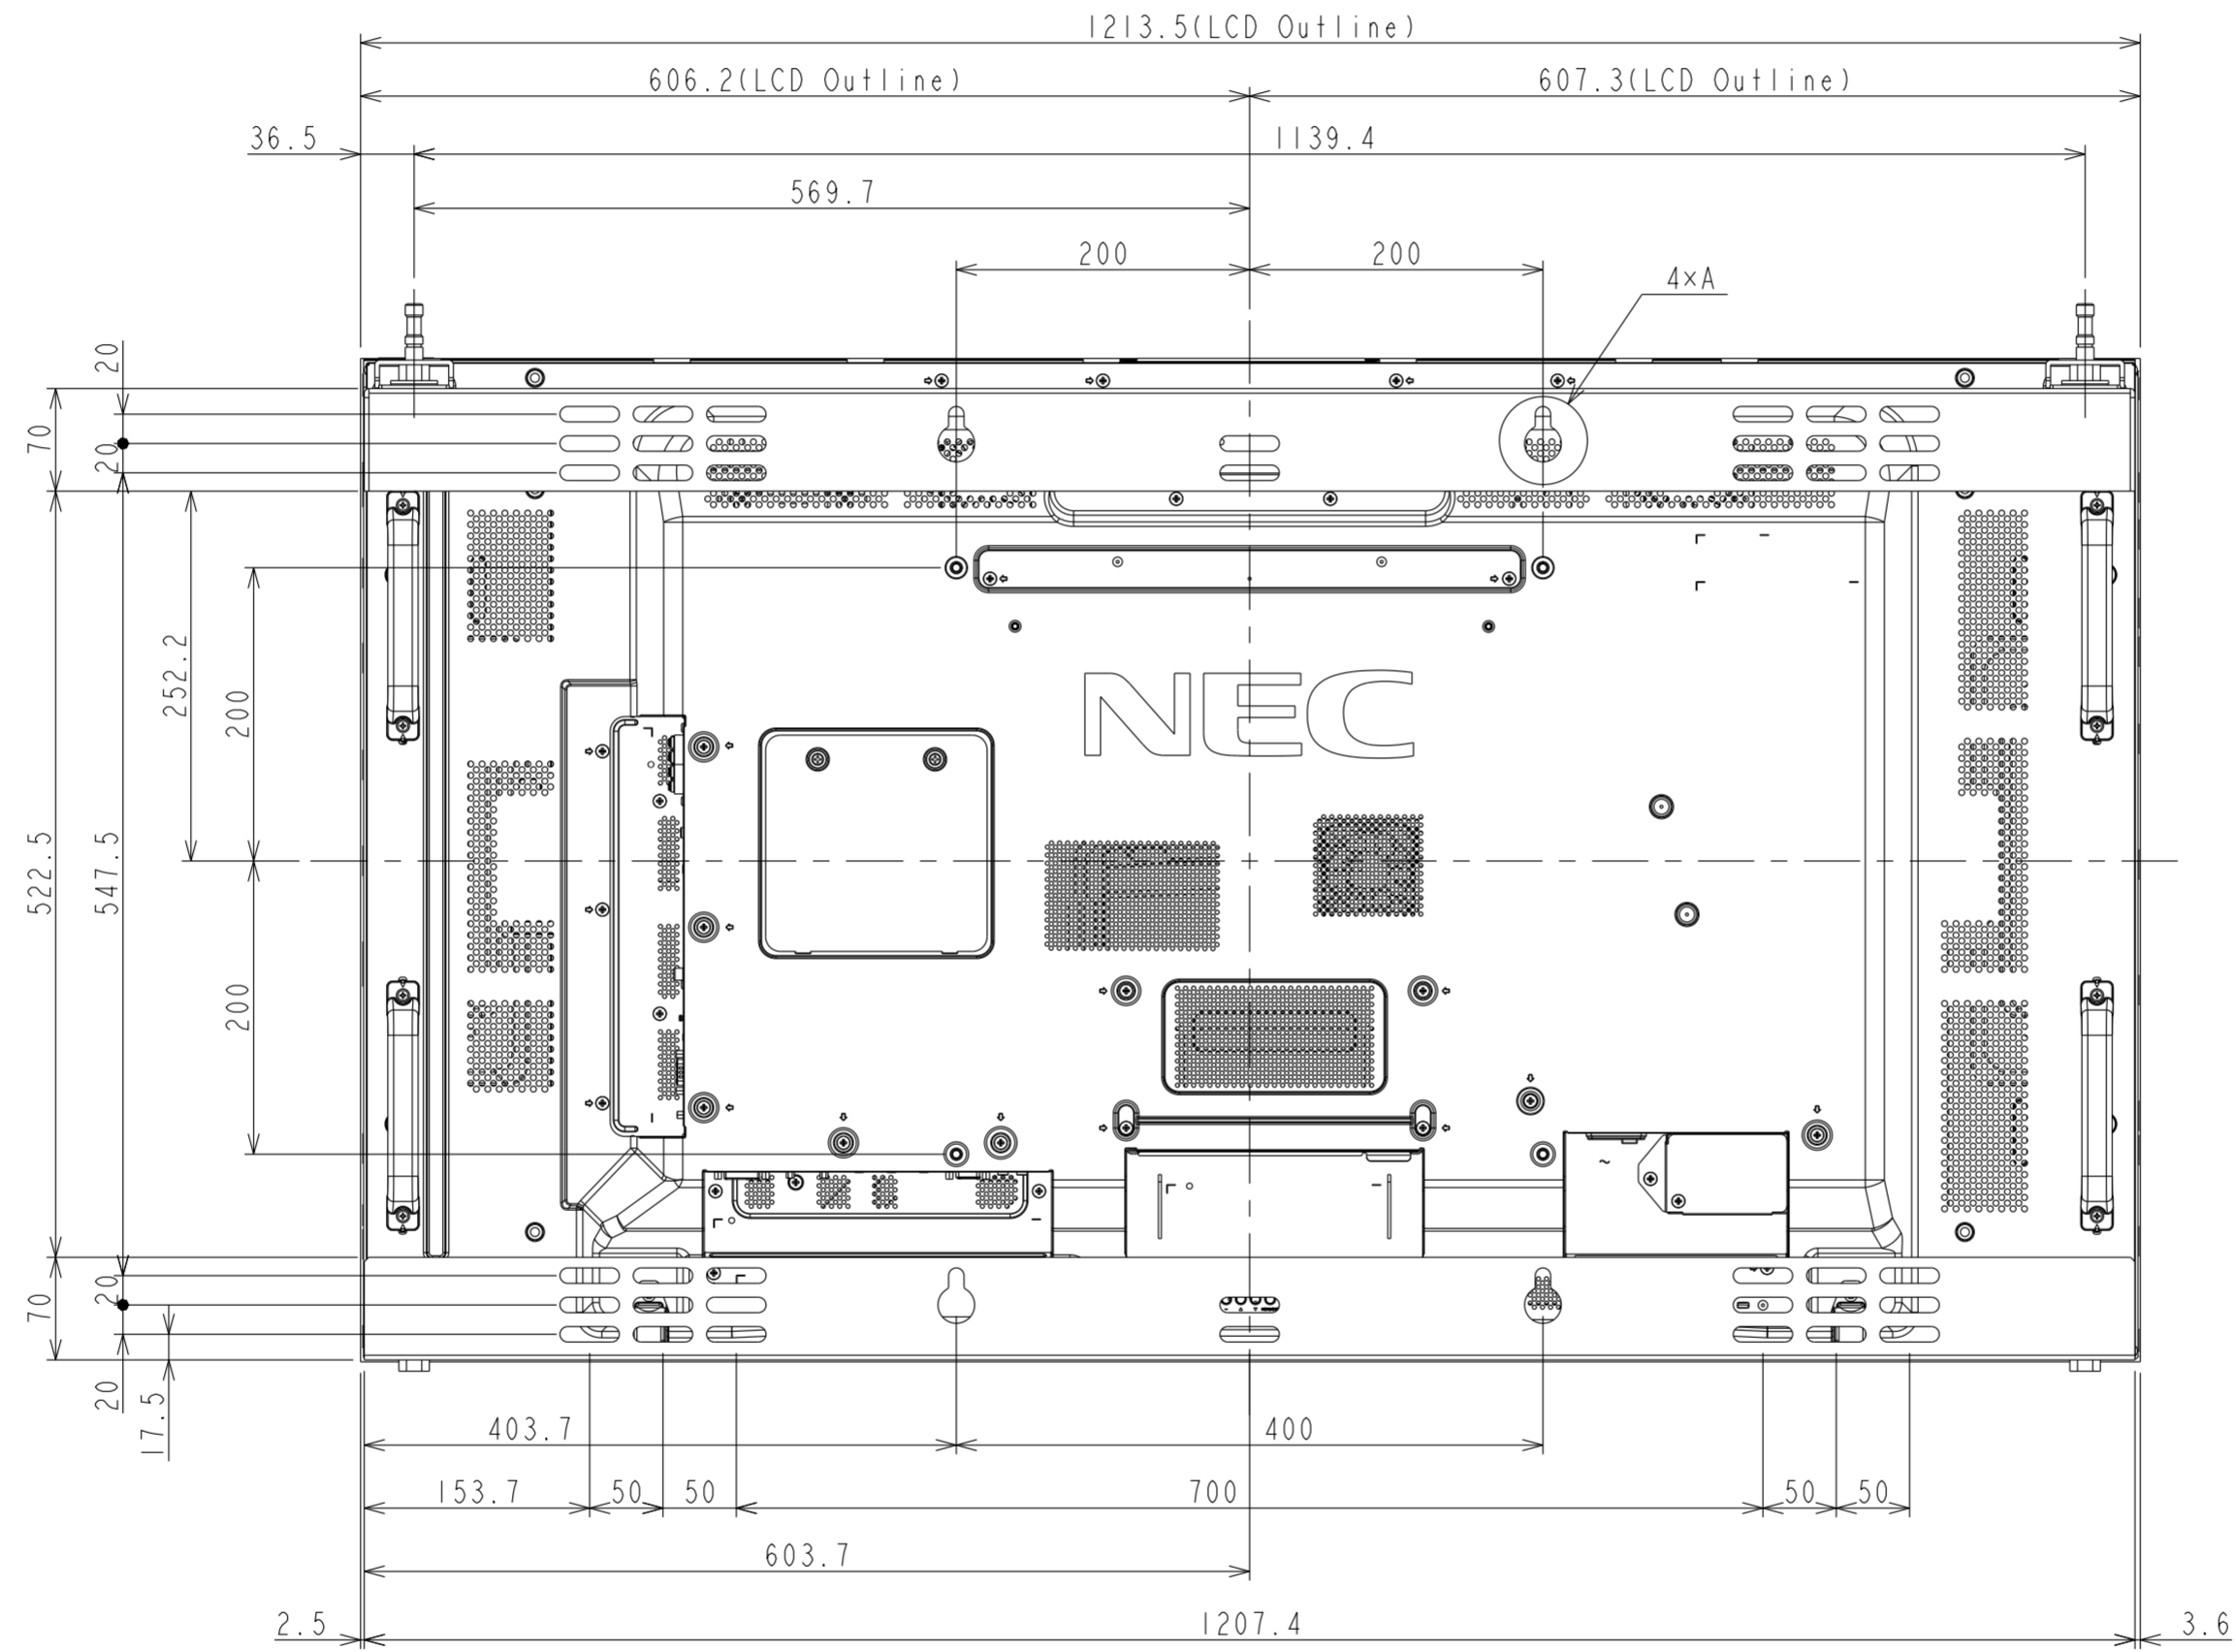

DETAIL of A

UNIT	mm
MODEL	UN552A with WM-55UN-L
SCALE	1/5
NEC Display Solutions 2019/03/08	