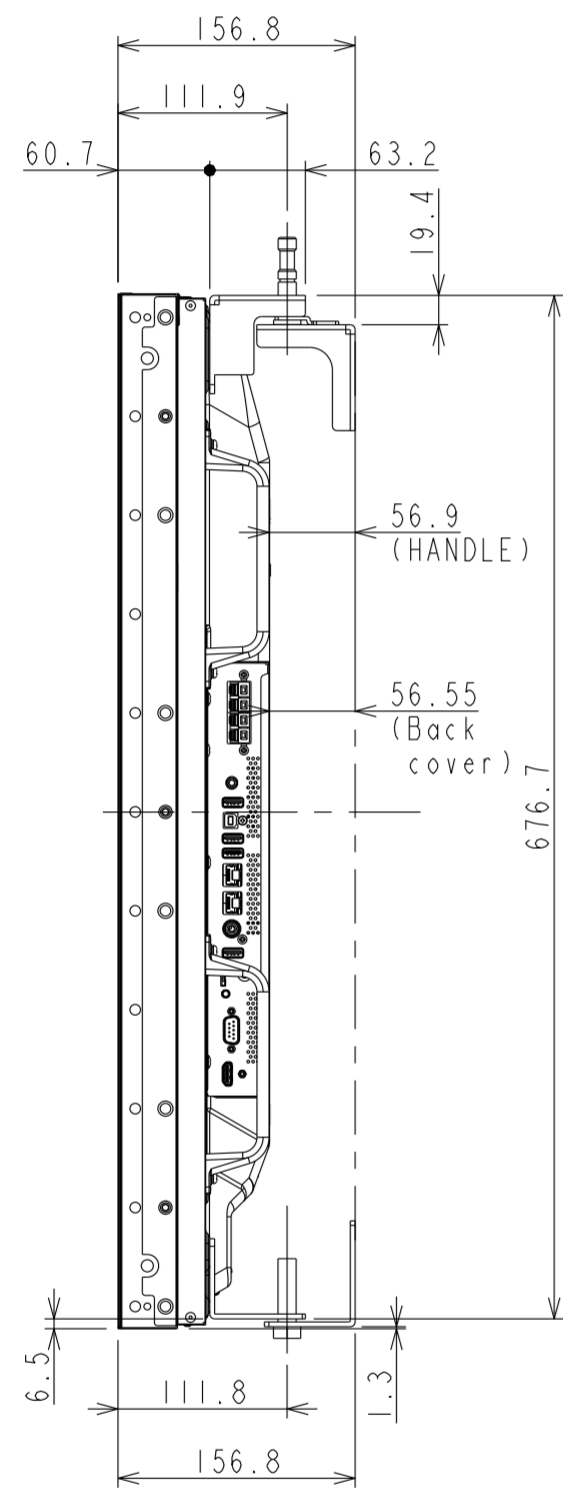

DETAIL of A

UNIT	mm
MODEL	UN552A with WM-55UN-L
SCALE	1/5
NEC Display Solutions 2019/03/08	