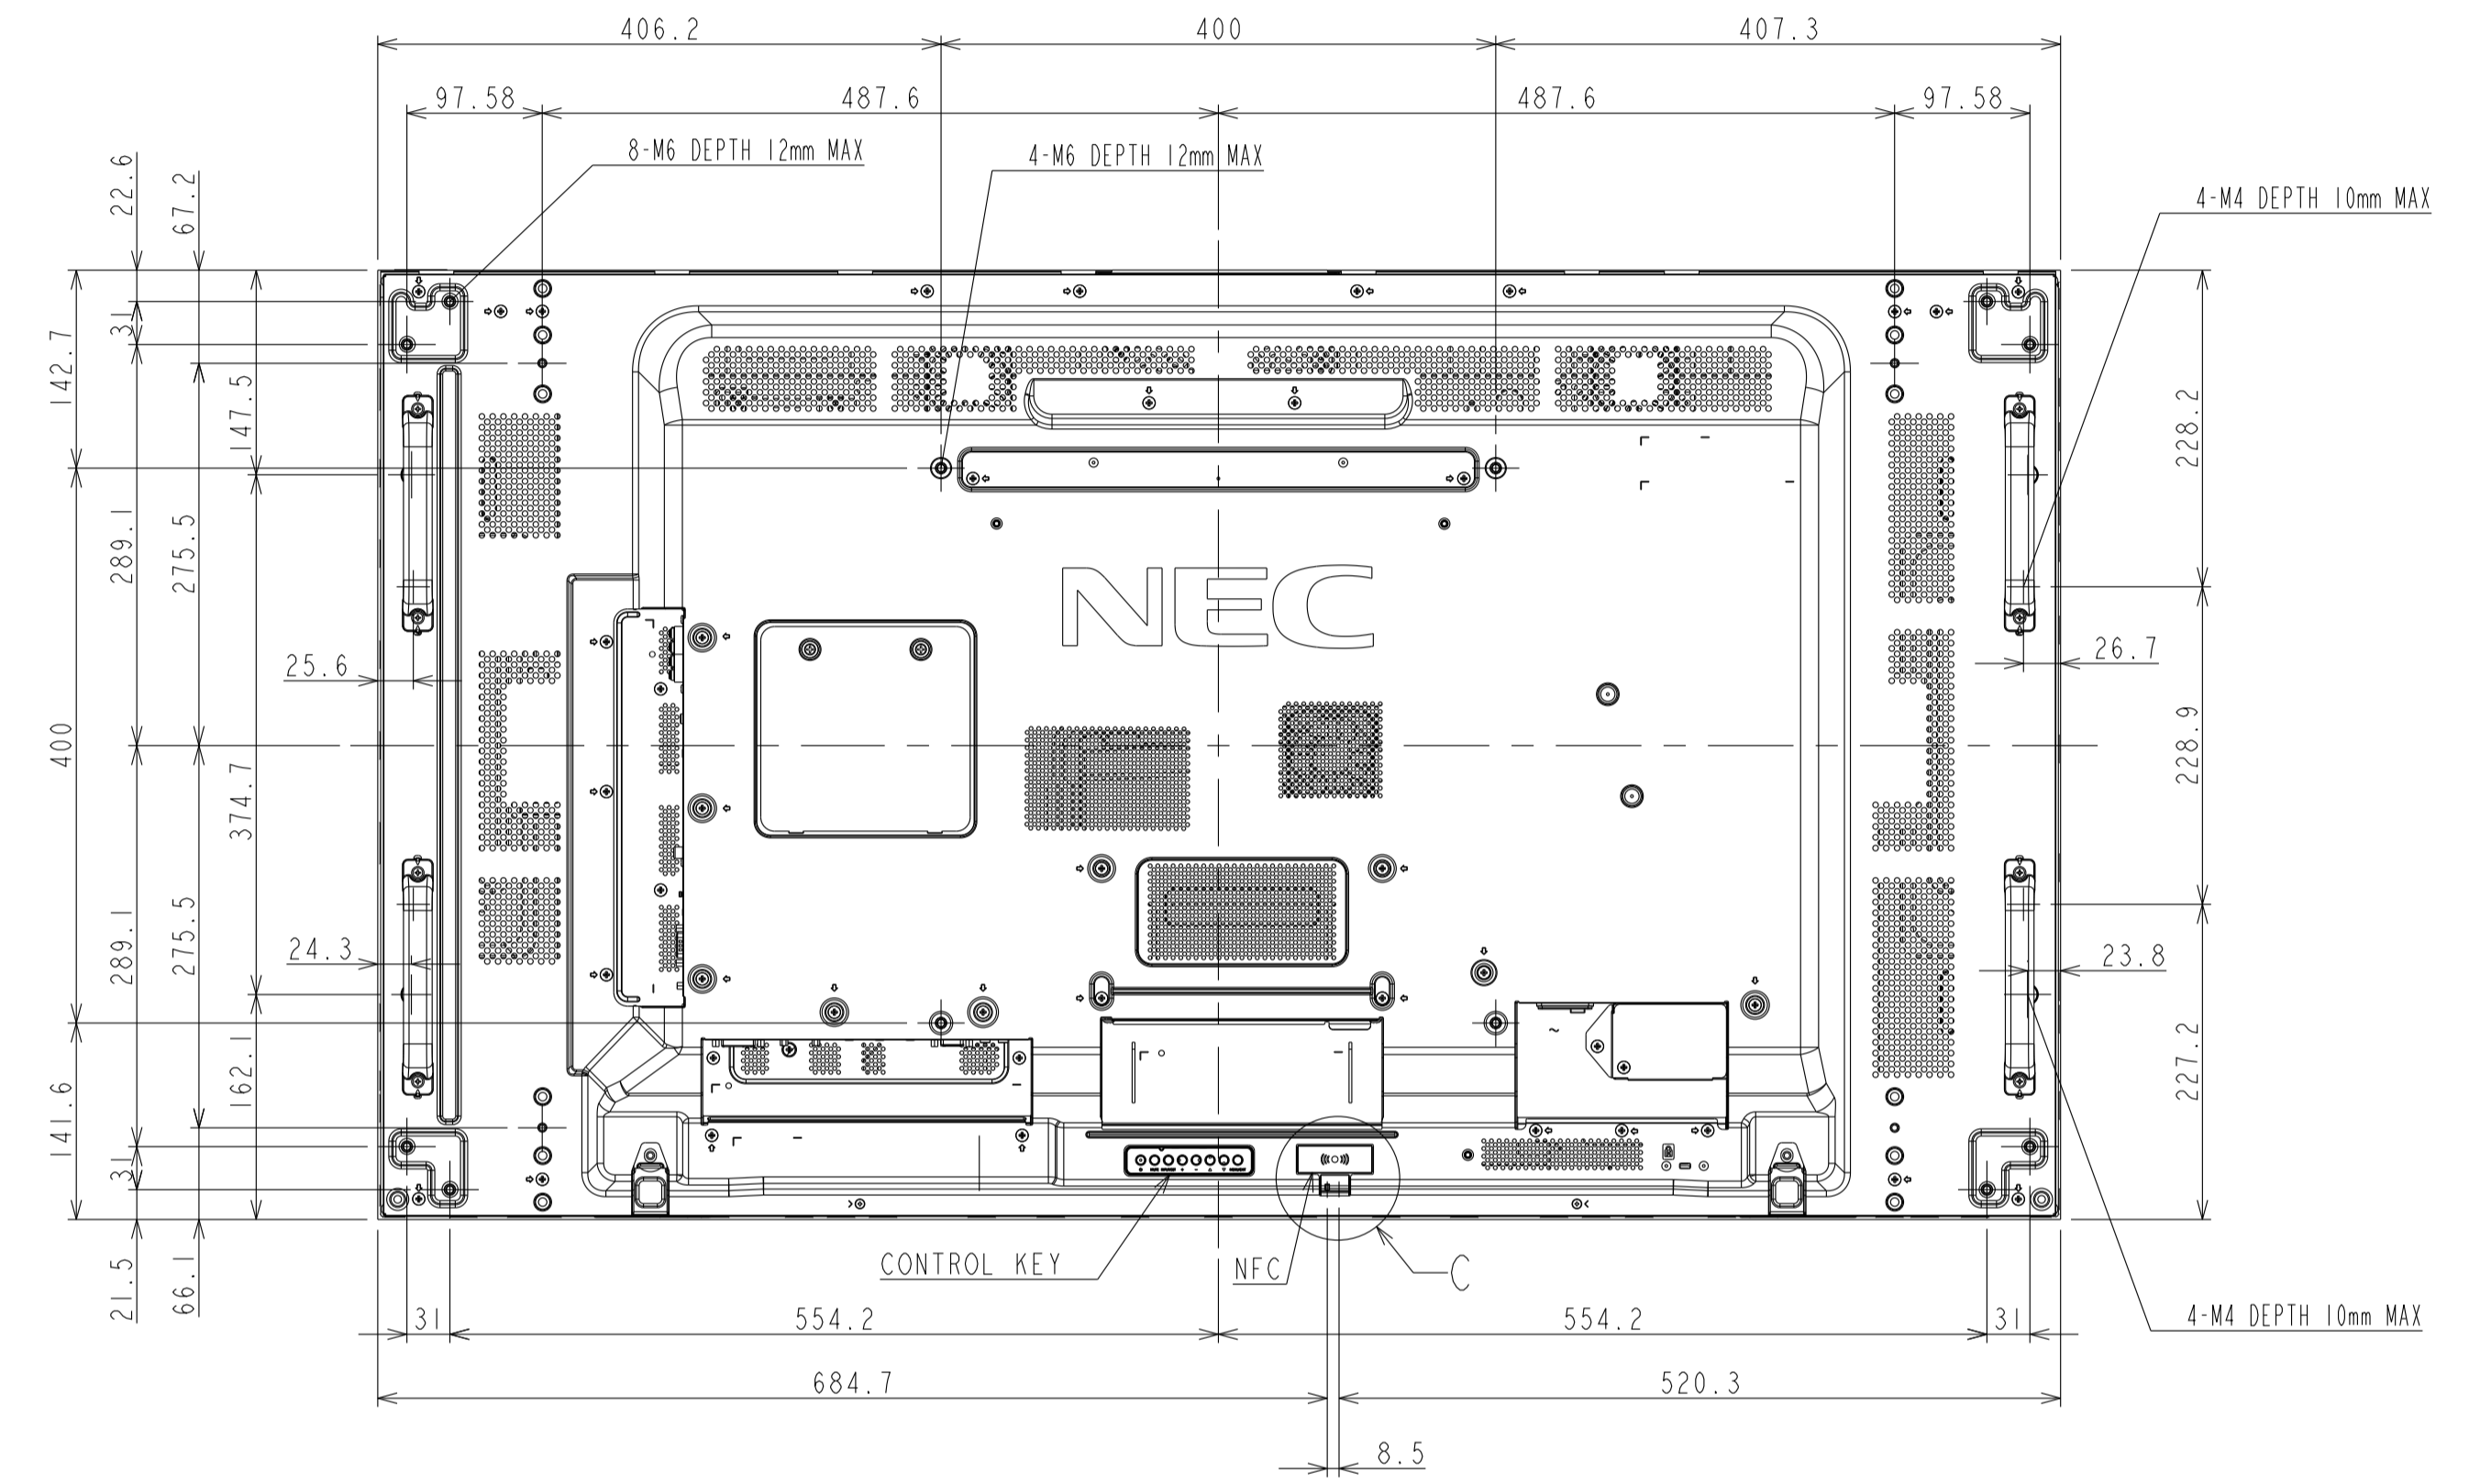

# UN552A\_OUTLINE

SECTION A-A(TOP)  
SCALE 5/1

SECTION A-A(BOTTOM)  
SCALE 5/1

SECTION B-B  
SCALE 5/1

DETAIL C  
SCALE 1/1

UNIT	mm
MODEL	UN552A
SCALE	1/5
NEC Display Solutions 2019/03/01	