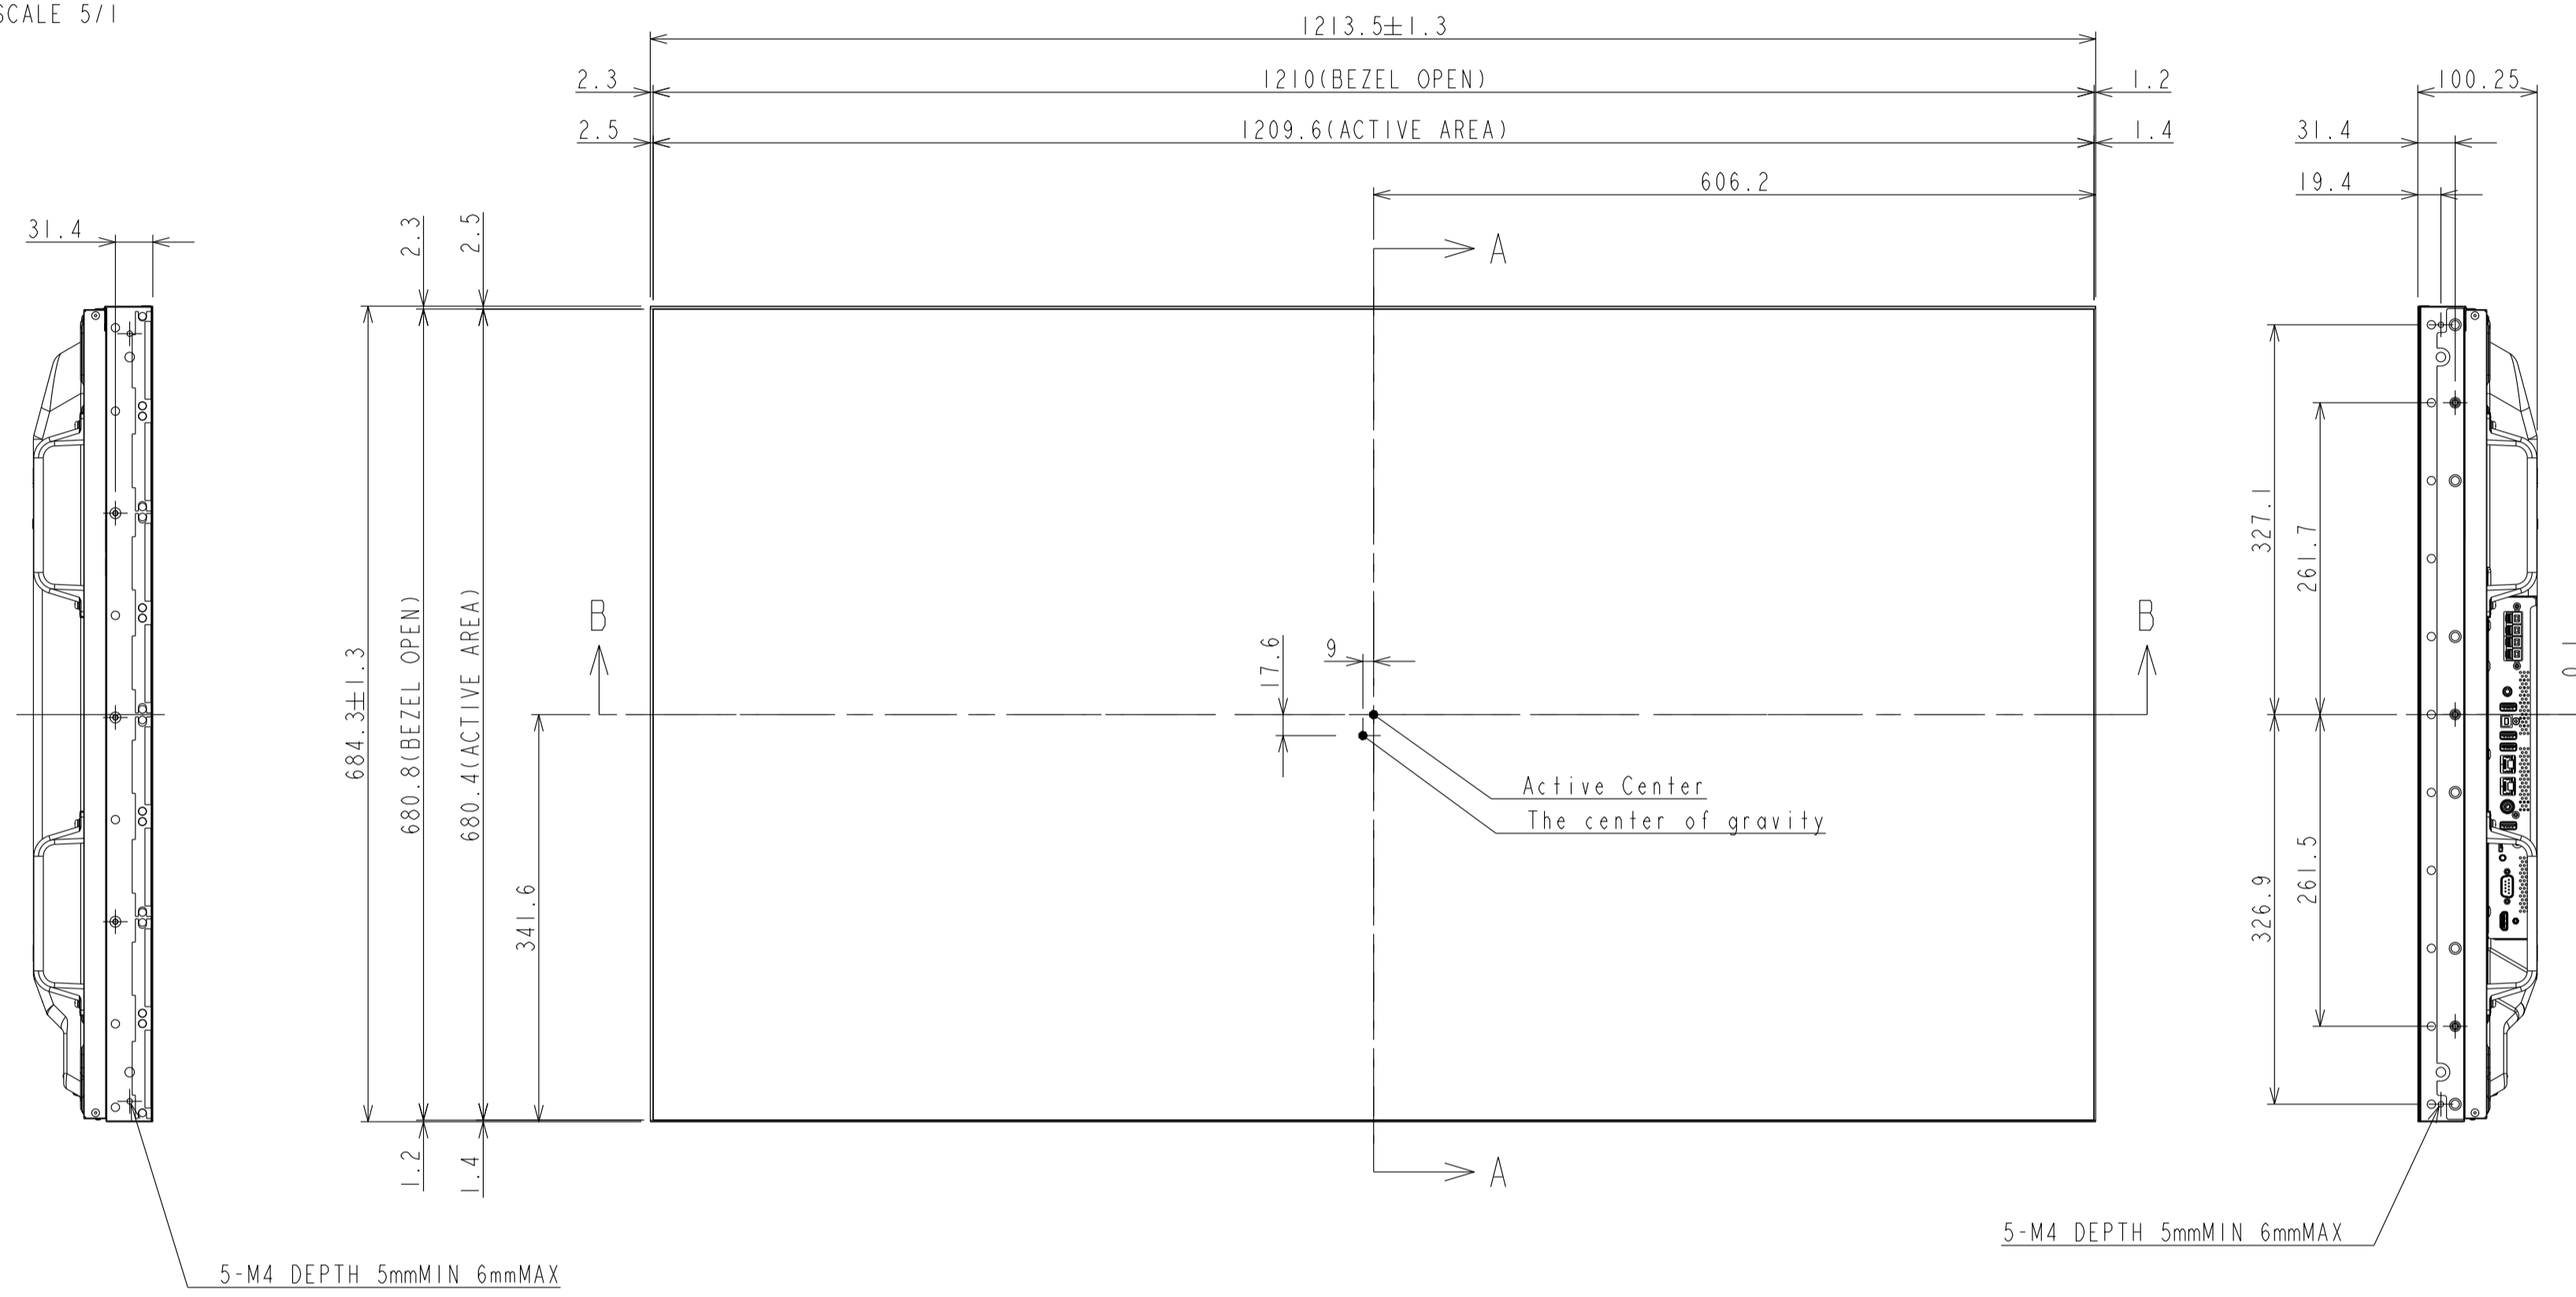

# UN552A\_OUTLINE

SECTION A-A(TOP)  
SCALE 5/1

SECTION A-A(BOTTOM)  
SCALE 5/1

SECTION B-B  
SCALE 5/1

DETAIL C  
SCALE 1/1

UNIT	mm
MODEL	UN552A
SCALE	1/5
NEC Display Solutions 2019/03/01	