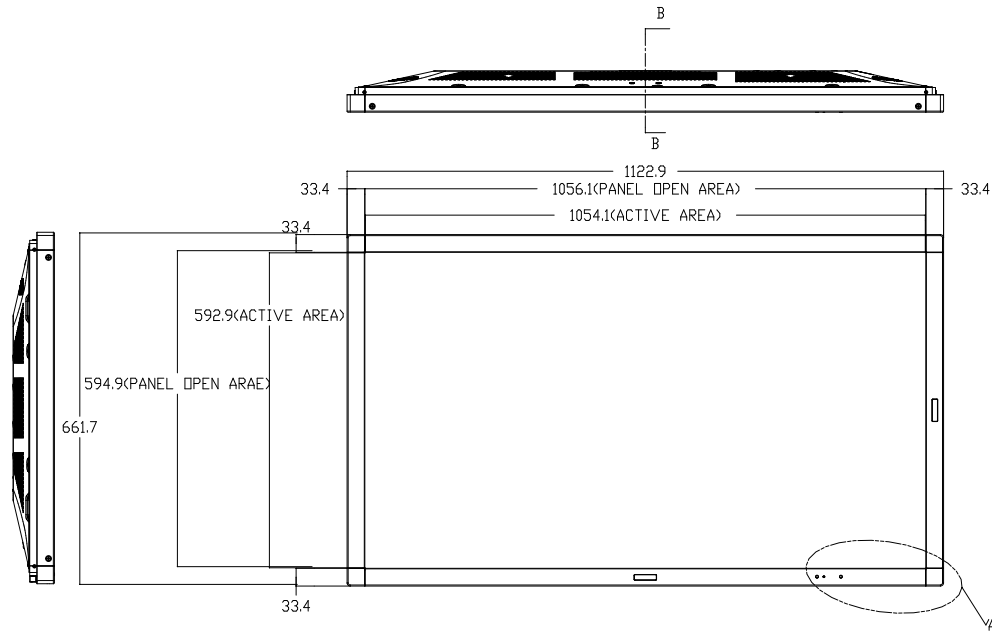

# V484-T OUTLINE

Unit	mm
Model	V484-T
Scale	1/1
NEC Display Solutions 2017/04/05	