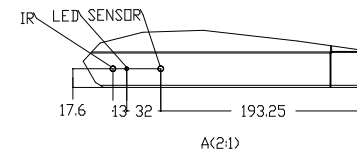

# V484-T OUTLINE

Unit	mm
Model	V484-T
Scale	1/1
NEC Display Solutions 2017/04/05	