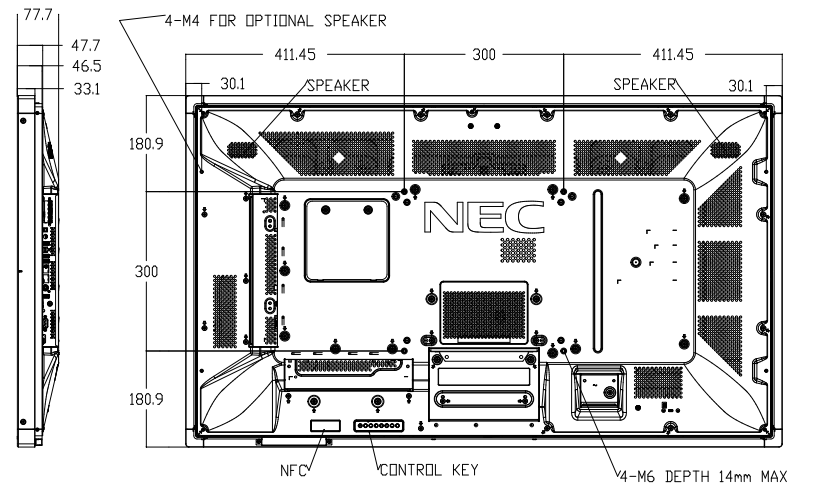

# V484-T OUTLINE

Unit	mm
Model	V484-T
Scale	1/1
NEC Display Solutions 2017/04/05	