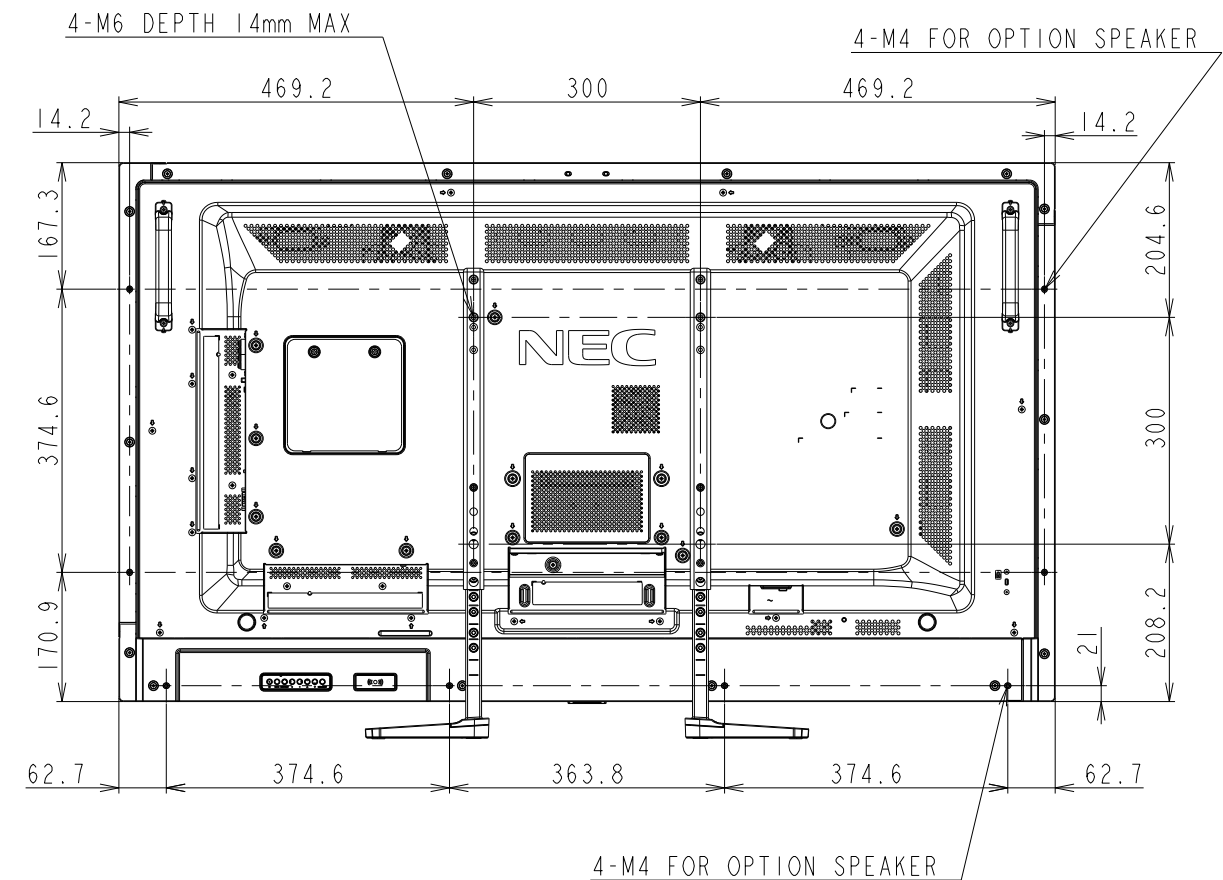

V554Q OUTLINE WITH ST-401(HIGH)

UNIT	mm
MODEL	V554Q with ST-401 High
SCALE	1/10
NEC Display Solutions 2019/01/15	