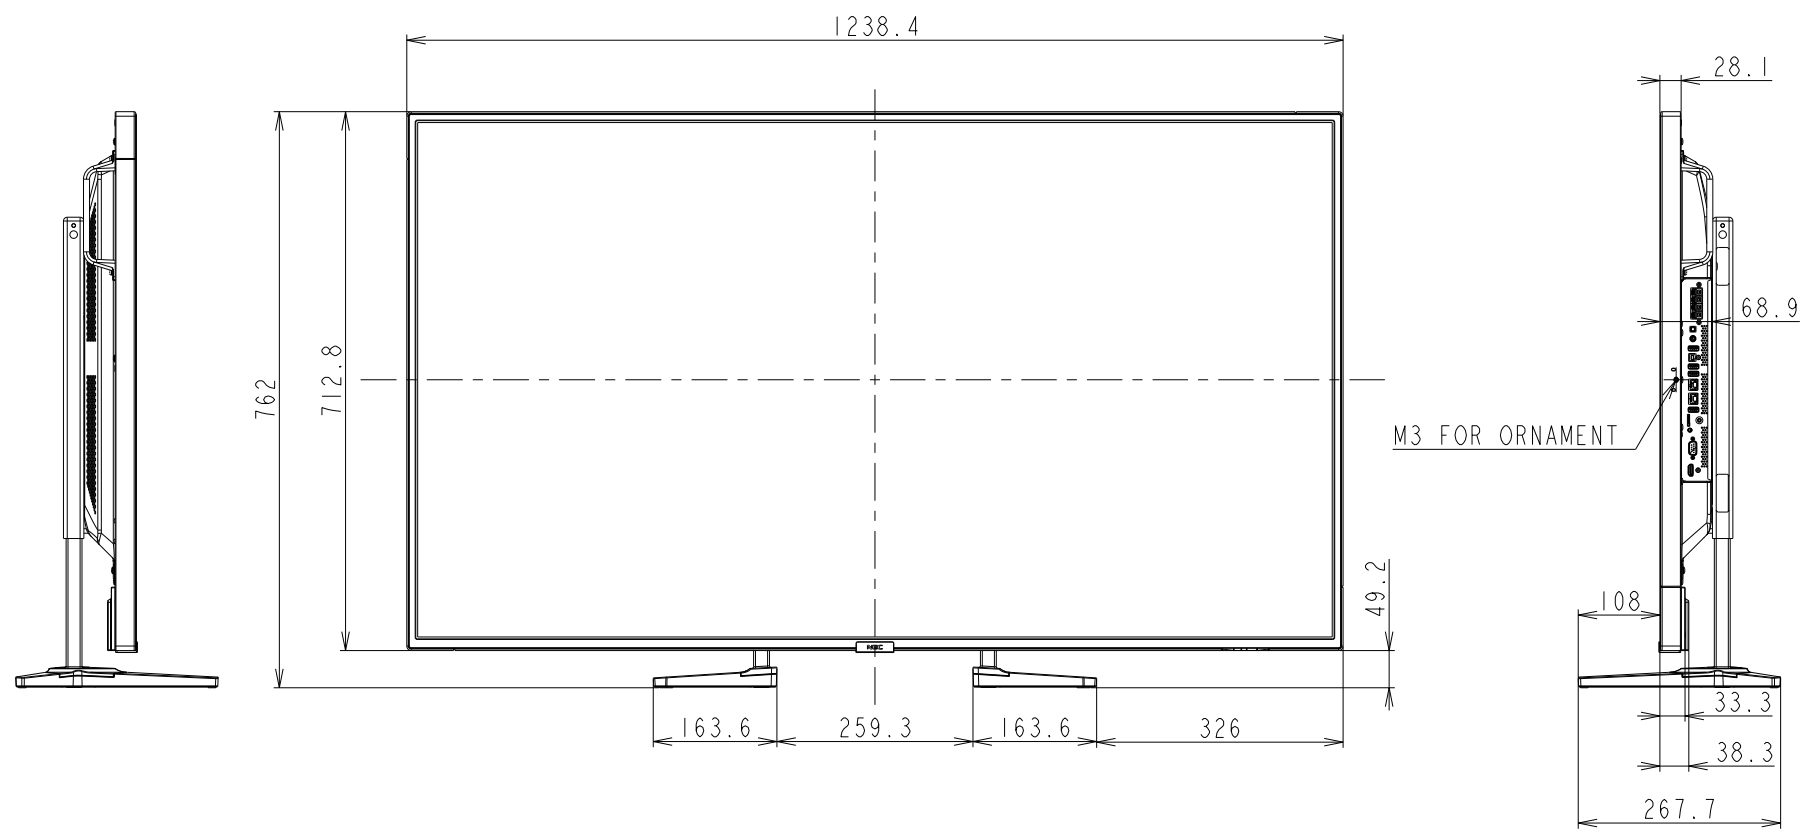

V554Q OUTLINE WITH ST-401(HIGH)

UNIT	mm
MODEL	V554Q with ST-401 High
SCALE	1/10
NEC Display Solutions 2019/01/15	