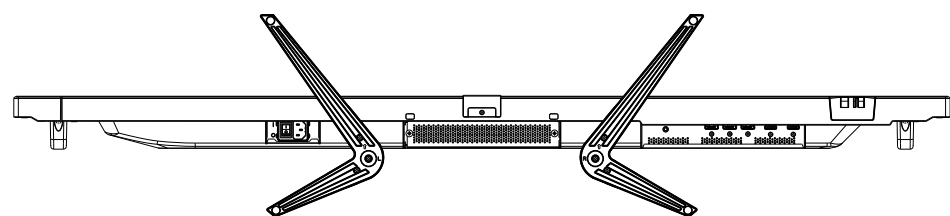

V554Q OUTLINE WITH ST-401 (LOW)

| | |
|-------------------------------------|-----------------------|
| UNIT | mm |
| MODEL | V554Q with ST-401 Low |
| SCALE | 1/10 |
| NEC Display Solutions 2019/01/15 | |