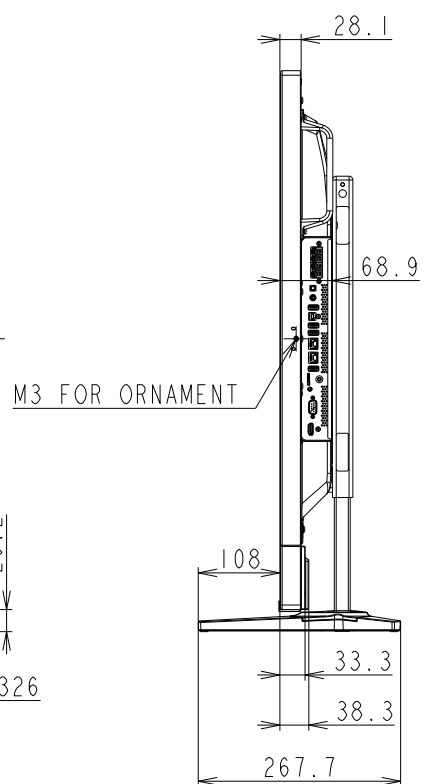

V554Q OUTLINE WITH ST-401 (LOW)

| | |
|-------------------------------------|-----------------------|
| UNIT | mm |
| MODEL | V554Q with ST-401 Low |
| SCALE | 1/10 |
| NEC Display Solutions 2019/01/15 | |