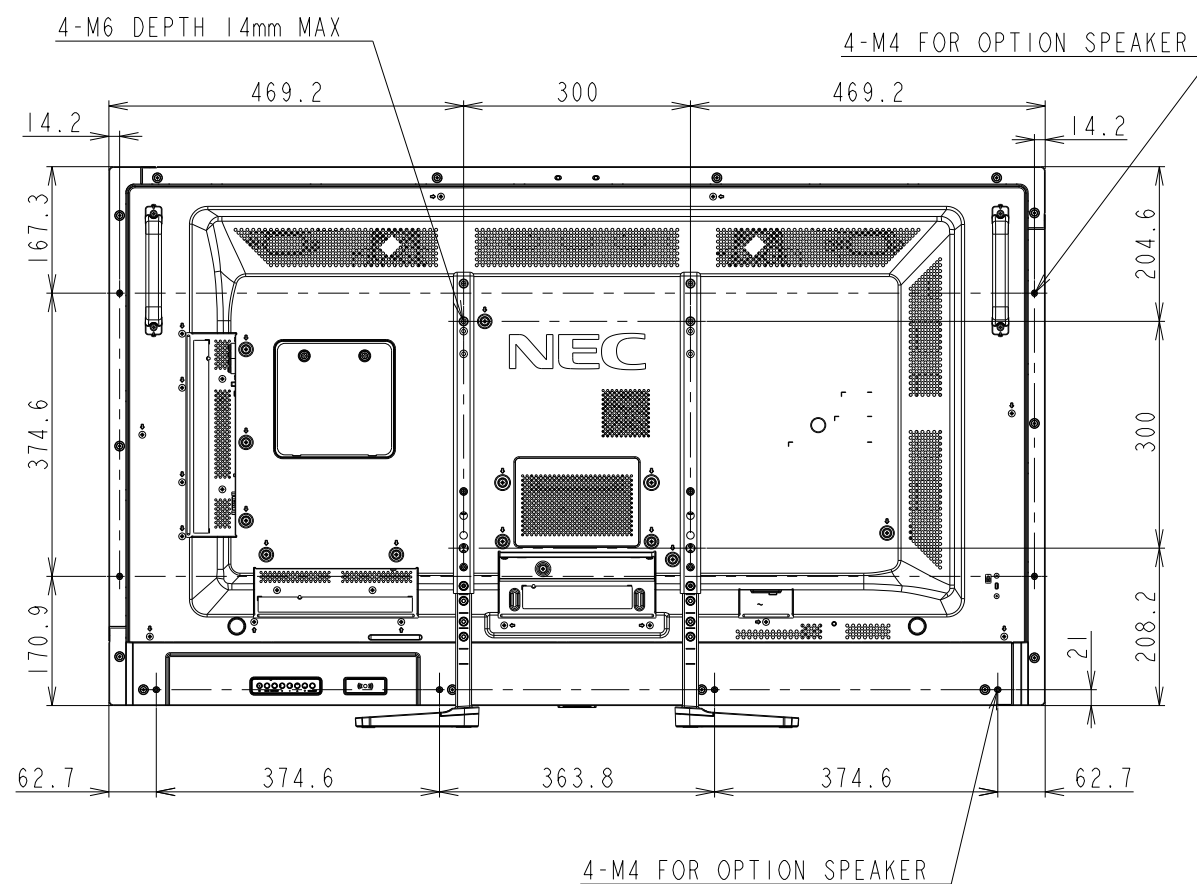

V554Q OUTLINE WITH ST-401 (LOW)

| | |
|-------------------------------------|-----------------------|
| UNIT | mm |
| MODEL | V554Q with ST-401 Low |
| SCALE | 1/10 |
| NEC Display Solutions 2019/01/15 | |