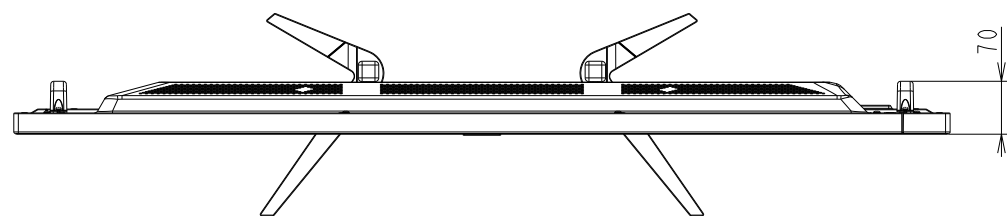

V554Q OUTLINE WITH ST-401 (LOW)

| | |
|-------------------------------------|-----------------------|
| UNIT | mm |
| MODEL | V554Q with ST-401 Low |
| SCALE | 1/10 |
| NEC Display Solutions 2019/01/15 | |