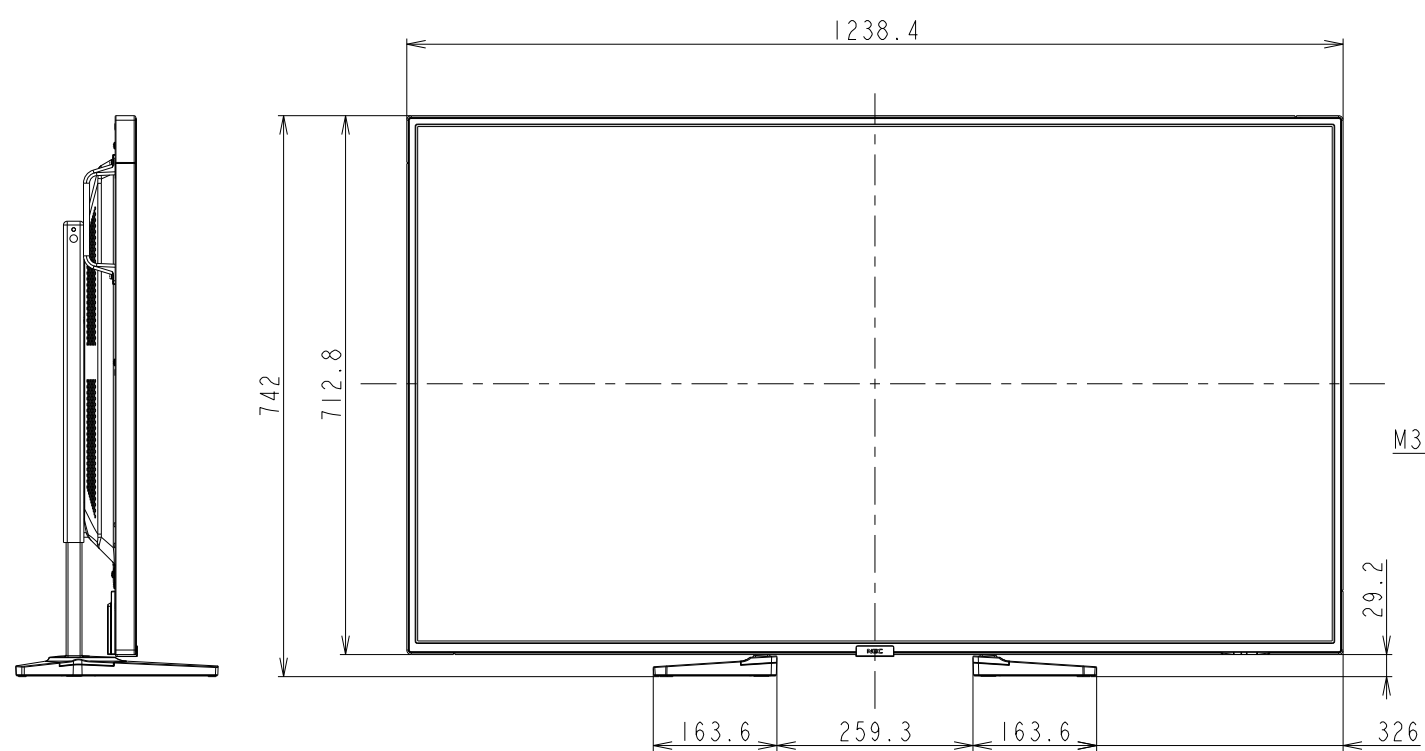

V554Q OUTLINE WITH ST-401 (LOW)

| | |
|-------------------------------------|-----------------------|
| UNIT | mm |
| MODEL | V554Q with ST-401 Low |
| SCALE | 1/10 |
| NEC Display Solutions 2019/01/15 | |